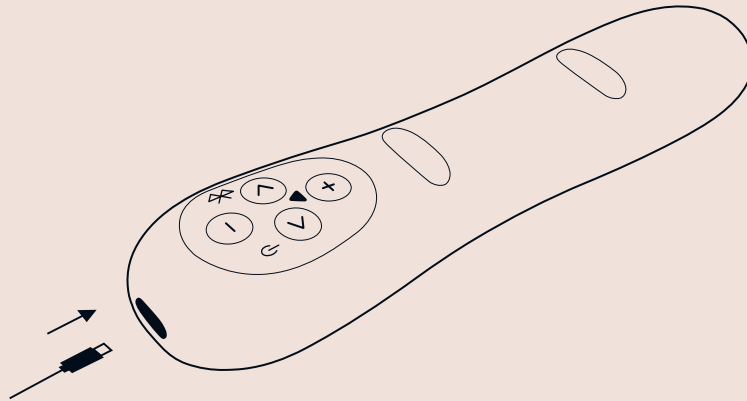

M Y S T E R Y V I B E

YOUR PLEASURE, PERSONALIZED

POCO
USER GUIDE

LONDON • NEW YORK • LOS ANGELES

CHARGING POCO

To charge Poco, plug the micro USB wire into the charge socket at the back of Poco.

You can connect the USB wire to any USB plug or computer for power. The red light under the power icon will double blink to indicate charging. When charging is complete the light will go off.

USB power

TURNING ON / OFF

To turn on Poco, press the > button for one second and then release. Poco will only power up once the button is released and will start to vibrate after a short delay.

To turn Poco off, simply hold down the same > button for two seconds.