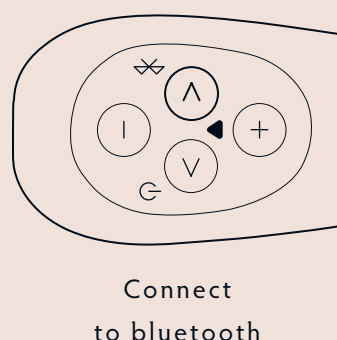

USB power

TURNING ON / OFF

To turn on Poco, press the > button for one second and then release. Poco will only power up once the button is released and will start to vibrate after a short delay.

To turn Poco off, simply hold down the same > button for two seconds.

Power
ON/OFF

SELECT YOUR VIBE

MANUALLY:

Use the arrow buttons on Poco to cycle through the vibes and use the plus and minus buttons to change the intensity manually.

VIA THE APP:

Press and hold the < button for two seconds.

When ready for connection, Poco will vibrate twice and the blue light under the bluetooth icon will blink fast.

The app will then connect seamlessly with Poco. Once you have connected Poco to the app, you can use it to control Poco remotely up to a distance of 10 metres away. With an active bluetooth connection the blue light will blink occasionally.

You can create and download new vibes on the app. Swipe up from the home screen to control Poco remotely or swipe down to go to the vibe library. Poco can hold up to 12 vibration patterns in memory on the vibrator. You can view, rearrange or swap them for different ones from the app.