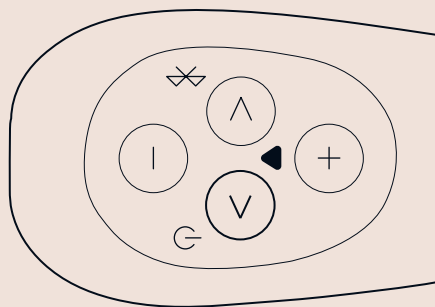

M Y S T E R Y V I B E

YOUR PLEASURE, PERSONALIZED

POCO
USER GUIDE

LONDON • NEW YORK • LOS ANGELES

CHARGING POCO

To charge Poco, plug the micro USB wire into the charge socket at the back of Poco.

You can connect the USB wire to any USB plug or computer for power. The red light under the power icon will double blink to indicate charging. When charging is complete the light will go off.

USB power

TURNING ON / OFF

To turn on Poco, press the > button for one second and then release. Poco will only power up once the button is released and will start to vibrate after a short delay.

To turn Poco off, simply hold down the same > button for two seconds.

When ready for connection, Poco will vibrate twice and the blue light under the bluetooth icon will blink fast.

The app will then connect seamlessly with Poco. Once you have connected Poco to the app, you can use it to control Poco remotely up to a distance of 10 metres away. With an active bluetooth connection the blue light will blink occasionally.