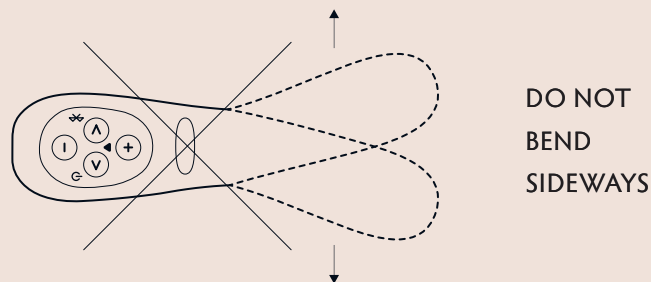

Download our *MysteryPlaybook* at mysteryvibe.com/play and discover new ways to play with Poco.

WASH AND CARE

We recommend cleaning Poco before the first and after every use, either with soap and water, or a specialised toy cleaner. You can safely run Poco under the tap but we don't recommend completely submerging it in water as this may damage it.

REGISTERING YOUR WARRANTY

Register your Poco at MysteryVibe.com/register to activate your warranty and get exclusive discounts and offers.

Your warranty is valid for a year from the day you receive delivery.