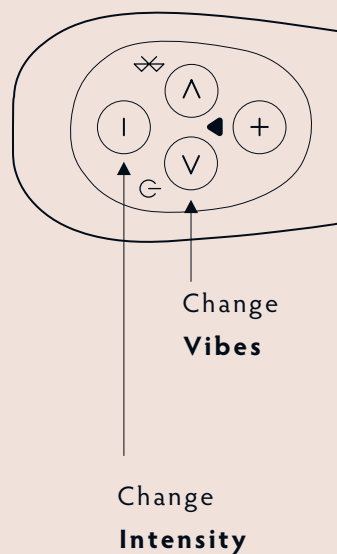

USB power

TURNING ON / OFF

To turn on Poco, press the > button for one second and then release. Poco will only power up once the button is released and will start to vibrate after a short delay.

To turn Poco off, simply hold down the same > button for two seconds.

Power
ON/OFF

SELECT YOUR VIBE

MANUALLY:

Use the arrow buttons on Poco to cycle through the vibes and use the plus and minus buttons to change the intensity manually.

VIA THE APP:

Press and hold the < button for two seconds.

When ready for connection, Poco will vibrate twice and the blue light under the bluetooth icon will blink fast.

The app will then connect seamlessly with Poco. Once you have connected Poco to the app, you can use it to control Poco remotely up to a distance of 10 metres away. With an active bluetooth connection the blue light will blink occasionally.

You can create and download new vibes on the app. Swipe up from the home screen to control Poco remotely or swipe down to go to the vibe library. Poco can hold up to 12 vibration patterns in memory on the vibrator. You can view, rearrange or swap them for different ones from the app.