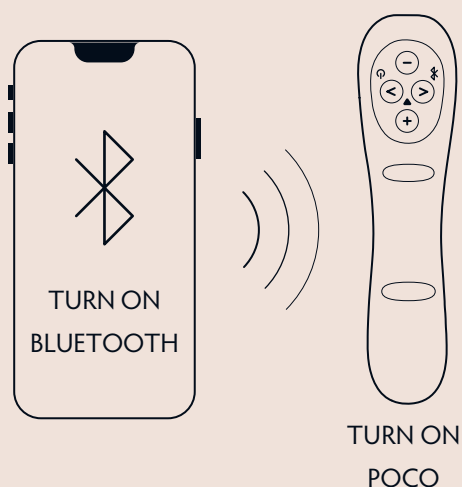

You can create and download new vibes on the app. Swipe up from the home screen to control Poco remotely or swipe down to go to the vibe library. Poco can hold up to 12 vibration patterns in memory on the vibrator. You can view, rearrange or swap them for different ones from the app.

You can see a video demonstrating how to use the app here: <https://youtu.be/itjt-xgbSpU?t=94>.