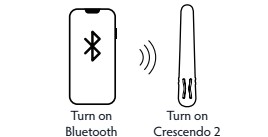

WASH AND CARE

Clean Crescendo 2 before and after every use, either with soap and water, or a specialized toy cleaner. It's safe to wash Crescendo 2 in running water.