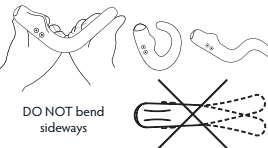

WASH AND CARE

Clean Crescendo 2 before and after every use, either with soap and water, or a specialized toy cleaner. It's safe to wash Crescendo 2 in running water.