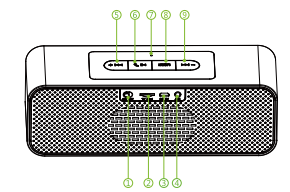

65mm

55mm

Wireless Portable Speaker
With Multi Function
 Model No.: D-82B
 FCC ID: 2ABC2-D-82B

MINISO
 User Manual

- ① Power ON/OFF
- ② TF CARD SLOT
- ③ DC 5V Charge port
- ④ AUX IN
- ⑤ Next(long press for Volume Up)
- ⑥ Phone/Play/Pause
- ⑦ Microphone port
- ⑧ Mode key for Bluetooth/TF CARD/AUX IN
- ⑨ Previous(long press for Volume Down)

Product Overview
 This device is a beautifully designed, portable Bluetooth stereo mini speaker. High performance explosion-proof sound amplifier chip. Ultra-low power consumption, super-low-frequency dynamics, bass-rich, flexible, achieve a more shocking extremely overweight bass effect. Can be directly connected with a PC ,Laptop,MP3/MP4,MOBLIEPHONE and other products connection.Super Bluetooth receiver functions. It is the best companion for Bluetooth mobile phone and other Bluetooth enabled products.

Key basic definition:
 1."Mode" : Mode for Bluetooth/TF Card/AUX IN
 2." 𐀀 𐀁 " : Answer/Hang Up the calling, Play/Pause
 3." 𐀂 𐀃 " : Switch to next song, Volume up
 4." 𐀄 𐀅 " : Switch to previous song, Volume down

Key basic operation:
 Boot up:Switch to power on,the blue indicator lighted up and beep.
 Short press "Mode"for Bluetooth/TF card/Aux In
 Shutdown:Switch to power off

Short press " 𐀆 𐀇 " can play,pause,Bluetooth play and switch to answer/Hang up the phone function.