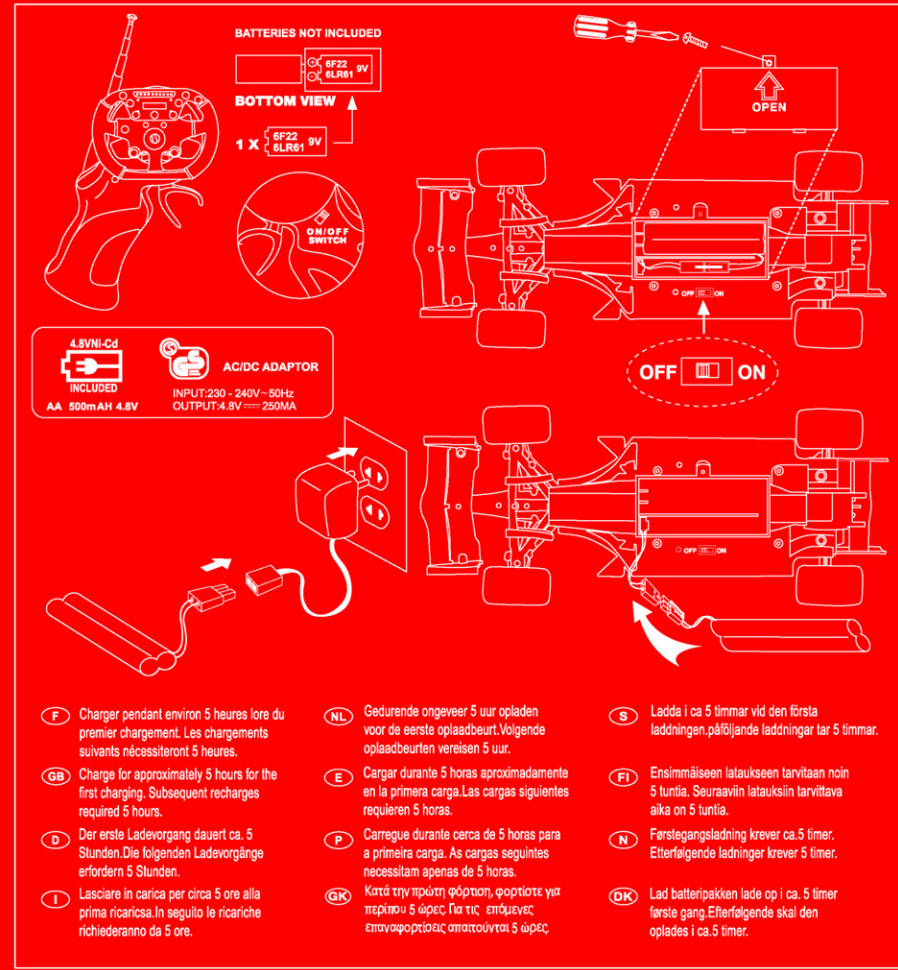

IMPORTATO DA:
New-Ray S.r.l.
Via E. Fermi 635
21042 Caronno Pertusella (VA)

New-Ray France Sarl
Zone d'activité Les Leveves
38470 Vinay

New-Ray Toys Co., Ltd.
Unit 9, 12th Floor Houston Centre
63 Mody Road, Tsimshatsui East
Kowloon, Hong Kong
www.new-ray.com

GB 1:12 SCALE

F ECHELLE 1:12

I SCALA 1:12

NL 1:12 SCHAAL

D MASSSTAB 1:12

E ESCALA 1:12

P À ESCALA DE 1:12

DK 1:12 SKALA

GB MADE IN CHINA

F FABRIQUE EN CHINE

I FABBRICATO IN CHINA

NL GEFABRICERD IN CHINA

D HERGESTELLT IN CHINA

E FABRICADO EN CHINA

P FABRICADO NA CHINA

DK FREMSTILLET I KINA

CE 0678 01

THE TOY SHOULD BE ASSEMBLED PROPERLY BY AN ADULT BEFORE USE

• ADULT ASSEMBLY REQUIRED
• MONTAGE PAR UN ADULTE NECESSAIRE
• RICHIESTA ASSEMBLAGGIO DA PARTE DI UN ADULTO
• ASSEMBLAGE DOOR EEN VOLWASSENEN VEREIST
• VON EINEM ERWACHSENEN ZUSAMMEN BAUEN LASSEN
• NECESITA SER ENSAMBLADO POR UM ADULTO
• SAMLING AF EN VOKSEN NØDVENDIG