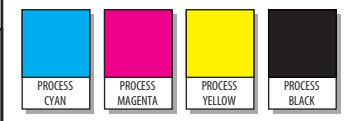

INKS

FILES
90026012 Rev A Master Quick Start Guide MC996D NVTL.AI (AI CS3)
90026012 Rev A CS Outline Quick Start Guide MC996D NVTL.EPS (AI CS EPS)
90026012 Rev A View Only Quick Start Guide MC996D NVTL.PDF (DO NOT PRINT Reference PDF)

IMAGES
ALL IMAGES EMBEDDED IN DOCUMENT

MATERIAL/FINISH:
80# MATTE OR 115 gsm THROUGHOUT
BINDING: STAPLE
25% MIN Post Consumer

This Proof Indicates Approximate Color Only. For Accurate Color Match, Use Approved Color Standard. DO NOT USE COLOR FORMULAS ON THIS FILE.

TITLE: QUICK START GUIDE MC996D NVTL

P/N: 90026012 ECO:

Rev.A 08/17/09- A.Farrell- INITIAL DRAFT
Rev.B 08/18/09 - A.Farrell - SECOND DRAFT
Rev.C 08/19/09 - A.Farrell - THIRD DRAFT

120 mm

Regulatory Information

CE Marking
FCC Notice
Safety Notice

CE Marking

This device has been tested to and conforms to the essential regulatory requirements of the European Union R&TTE directive 1999/5/EC and has attained CE Marking.

Federal Communications Commission Notice (FCC United States)

This equipment has been tested to, and found to be within the acceptable limits for a Class B digital device, pursuant to part 15 of the FCC Rules and Industry Canada ICES-003. These limits are designed to provide reasonable protection against harmful interference when the equipment is operated in a residential environment.

This equipment generates radio frequency energy and is designed for use in accordance with the manufacturer's user manual. However, there is no guarantee that interference will not occur in any particular installation.

If this equipment causes harmful interference to radio or television reception, which can be determined by turning the equipment off and on, you are encouraged to try to correct the interference by one or more of the following measures:

Regulatory Information

- Reorient or relocate the receiving antenna
- Increase the separation between the equipment and the receiver
- Consult the dealer or an experienced radio/television technician for help

This device complies with Part 15 of the Federal Communications Commission (FCC) Rules and Industry Canada ICES-003. Operation is subject to the following two conditions:

- This device may not cause harmful interference.
- This device must accept any interference received, including interference that may cause undesired operation.

WARNING: DO NOT ATTEMPT TO SERVICE THE WIRELESS COMMUNICATION DEVICE YOURSELF. SUCH ACTION MAY VOID THE WARRANTY. THE TUNING IS REQUIRED. CONTACT YOUR SERVICE PROVIDER FOR INFORMATION ABOUT SERVICING YOUR WIRELESS COMMUNICATION DEVICE.

NOTE: The Radio Frequency (RF) emitter installed in your modem must not be located or operated in conjunction with any other antenna or transmitter, unless specifically authorized by Novatel Wireless Technologies.

120 mm

120 mm