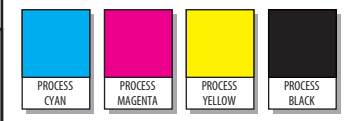

Novatel Wireless Technologies Ltd.
Suite 200, 6715 - 8th St NE
Calgary, AB Canada T2E 7H7
Phone: 403 295 4800

NOTES

MAGENTA DOES NOT PRINT. FOR DIECUT REFERENCE ONLY.

COLOR: 4/4

INKS

MATERIAL/FINISH:
80# MATTE OR 115 gsm THROUGHOUT
BINDING: STAPLE
25% MIN Post Consumer