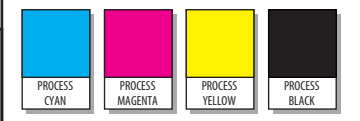

NOTES

MAGENTA DOES NOT PRINT. FOR DIECUT REFERENCE ONLY.

FONTS
 Myriad Pro Regular
 Myriad Pro Condensed
Myriad Pro Bold

COLOR: 4/4

INKS

FILES
 90026012 Rev A Master Quick Start Guide MC996D NVTL.AI (AI CS3)
 90026012 Rev A CS Outline Quick Start Guide MC996D NVTL.EPS (AI CS EPS)
 90026012 Rev A View Only Quick Start Guide MC996D NVTL.PDF (DO NOT PRINT Reference PDF)