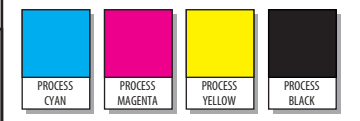

INKS

FILES
90026012 Rev A Master Quick Start Guide MC996D NVTL.AI (AI CS3)
90026012 Rev A CS Outline Quick Start Guide MC996D NVTL.EPS (AI CS EPS)
90026012 Rev A View Only Quick Start Guide MC996D NVTL.PDF (DO NOT PRINT Reference PDF)

IMAGES
ALL IMAGES EMBEDDED IN DOCUMENT

MATERIAL/FINISH:
80# MATTE OR 115 gsm THROUGHOUT
BINDING: STAPLE
25% MIN Post Consumer

This Proof Indicates Approximate Color Only. For Accurate Color Match, Use Approved Color Standard. DO NOT USE COLOR FORMULAS ON THIS FILE.

TITLE: QUICK START GUIDE MC996D NVTL

P/N: 90026012 ECO:

Rev.A 08/17/09- A.Farrell- INITIAL DRAFT
Rev.B 08/18/09 - A.Farrell - SECOND DRAFT
Rev.C 08/19/09 - A.Farrell - THIRD DRAFT

1

Getting Started
Insert SIM Card

Before connecting the MC996D to your computer for the first time, you must insert the SIM card supplied by your service provider.

1. 1 Remove the cover by sliding it away from the USB connector.
2. 2 Insert the SIM card into Ovation MC996D. Ensure the orientation notch is positioned as shown.
3. 3 Push the SIM card completely into the slot.
4. 4 Replace the cover securely.

*microSD cards are sold separately. Follow steps 1-4 for instructions for proper insertion.
3 For further instruction on how to use a microSD card, consult the user guide.

2

Getting Started
Windows

» Turn on your computer and close all open applications.
» Flip open the USB connector and insert Ovation MC996D into a USB port.

Windows - MobiLink

1. 1 MobiLink software and drivers for Windows automatically install. (If MobiLink does not automatically install, see page XX for troubleshooting tips.)
2. 2 Launch MobiLink and click the **Menu** Icon. Select **Profile Manager**.

1. 3 Click **New**, enter a Profile Name and APN*, then click **Next**. Enter your Username* and Password*, if required, and click **Finish**. (*Available from your service provider.)
2. 4 Click **Connect!**

120 mm

---

120 mm

120 mm

---

120 mm