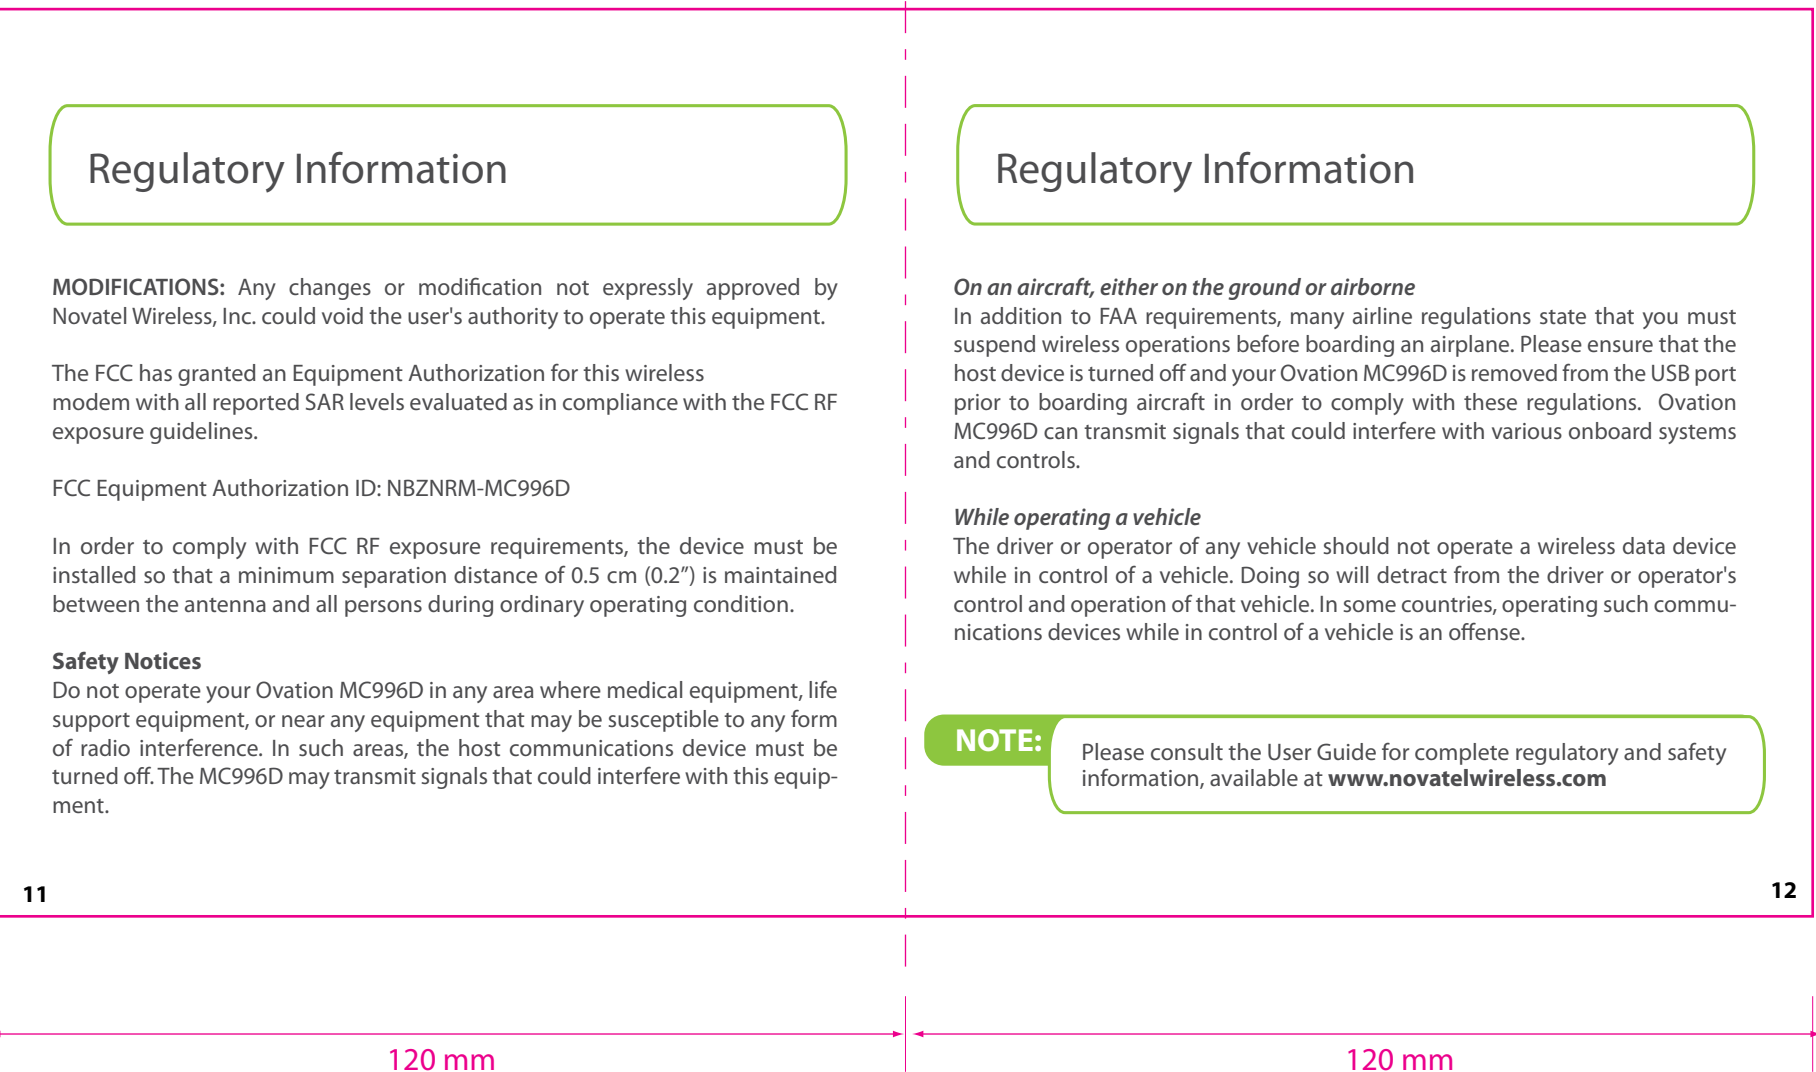

Novatel Wireless Technologies Ltd.
Suite 200, 6715 - 8th St NE
Calgary, AB Canada T2E 7H7
Phone: 403 295 4800

NOTES

MAGENTA DOES NOT PRINT. FOR DIECUT REFERENCE ONLY.

COLOR: 4/4

INKS

MATERIAL/FINISH:
80# MATTE OR 115 gsm THROUGHOUT
BINDING: STAPLE
25% MIN Post Consumer

FILES
90026012 Rev A Master Quick Start Guide MC996D NVTL.AI (AI CS3)
90026012 Rev A CS Outline Quick Start Guide MC996D NVTL.EPS (AI CS EPS)
90026012 Rev A View Only Quick Start Guide MC996D NVTL.PDF (DO NOT PRINT Reference PDF)

IMAGES
ALL IMAGES EMBEDDED IN DOCUMENT

This Proof Indicates Approximate Color Only. For Accurate Color Match, Use Approved Color Standard. DO NOT USE COLOR FORMULAS ON THIS FILE.

TITLE: QUICK START GUIDE MC996D NVTL

P/N: 90026012   ECO:

Rev.A 08/17/09- A.Farrell- INITIAL DRAFT
Rev.B 08/18/09 - A.Farrell - SECOND DRAFT
Rev.C 08/19/09 - A.Farrell - THIRD DRAFT

120 mm

Regulatory Information

MODIFICATIONS: Any changes or modification not expressly approved by Novatel Wireless, Inc. could void the user's authority to operate this equipment.

The FCC has granted an Equipment Authorization for this wireless modem with all reported SAR levels evaluated as in compliance with the FCC RF exposure guidelines.

FCC Equipment Authorization ID: NBZNRM-MC996D

In order to comply with FCC RF exposure requirements, the device must be installed so that a minimum separation distance of 0.5 cm (0.2") is maintained between the antenna and all persons during ordinary operating condition.

Safety Notices
Do not operate your Ovation MC996D in any area where medical equipment, life support equipment, or near any equipment that may be susceptible to any form of radio interference. In such areas, the host communications device must be turned off. The MC996D may transmit signals that could interfere with this equipment.

Regulatory Information

On an aircraft, either on the ground or airborne
In addition to FAA requirements, many airline regulations state that you must suspend wireless operations before boarding an airplane. Please ensure that the host device is turned off and your Ovation MC996D is removed from the USB port prior to boarding aircraft in order to comply with these regulations. Ovation MC996D can transmit signals that could interfere with various onboard systems and controls.

While operating a vehicle
The driver or operator of any vehicle should not operate a wireless data device while in control of a vehicle. Doing so will detract from the driver or operator's control and operation of that vehicle. In some countries, operating such communications devices while in control of a vehicle is an offense.

NOTE: Please consult the User Guide for complete regulatory and safety information, available at www.novatelwireless.com