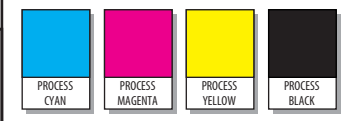

INKS

FILES
90026012 Rev A Master Quick Start Guide MC996D NVTL.AI (AI CS3)
90026012 Rev A CS Outline Quick Start Guide MC996D NVTL.EPS (AI CS EPS)
90026012 Rev A View Only Quick Start Guide MC996D NVTL.PDF (DO NOT PRINT Reference PDF)

IMAGES
ALL IMAGES EMBEDDED IN DOCUMENT

MATERIAL/FINISH:
80# MATTE OR 115 gsm THROUGHOUT
BINDING: STAPLE
25% MIN Post Consumer

This Proof Indicates Approximate Color Only. For Accurate Color Match, Use Approved Color Standard. DO NOT USE COLOR FORMULAS ON THIS FILE.

TITLE: QUICK START GUIDE MC996D NVTL

P/N: 90026012 ECO:

Rev.A 08/17/09- A.Farrell- INITIAL DRAFT
Rev.B 08/18/09 - A.Farrell - SECOND DRAFT
Rev.C 08/19/09 - A.Farrell - THIRD DRAFT

120 mm

System Requirements

- Microsoft Windows® XP, Vista; Mac OS® X 10.4 or higher
- 100 MB Hard Drive Space
- Microsoft Internet Explorer 6.0 or higher; Mozilla Firefox; Safari
- USB 1.1 or 2.0 port

Contents

- Ovation MC996D Broadband Modem
- Quick Start Guide