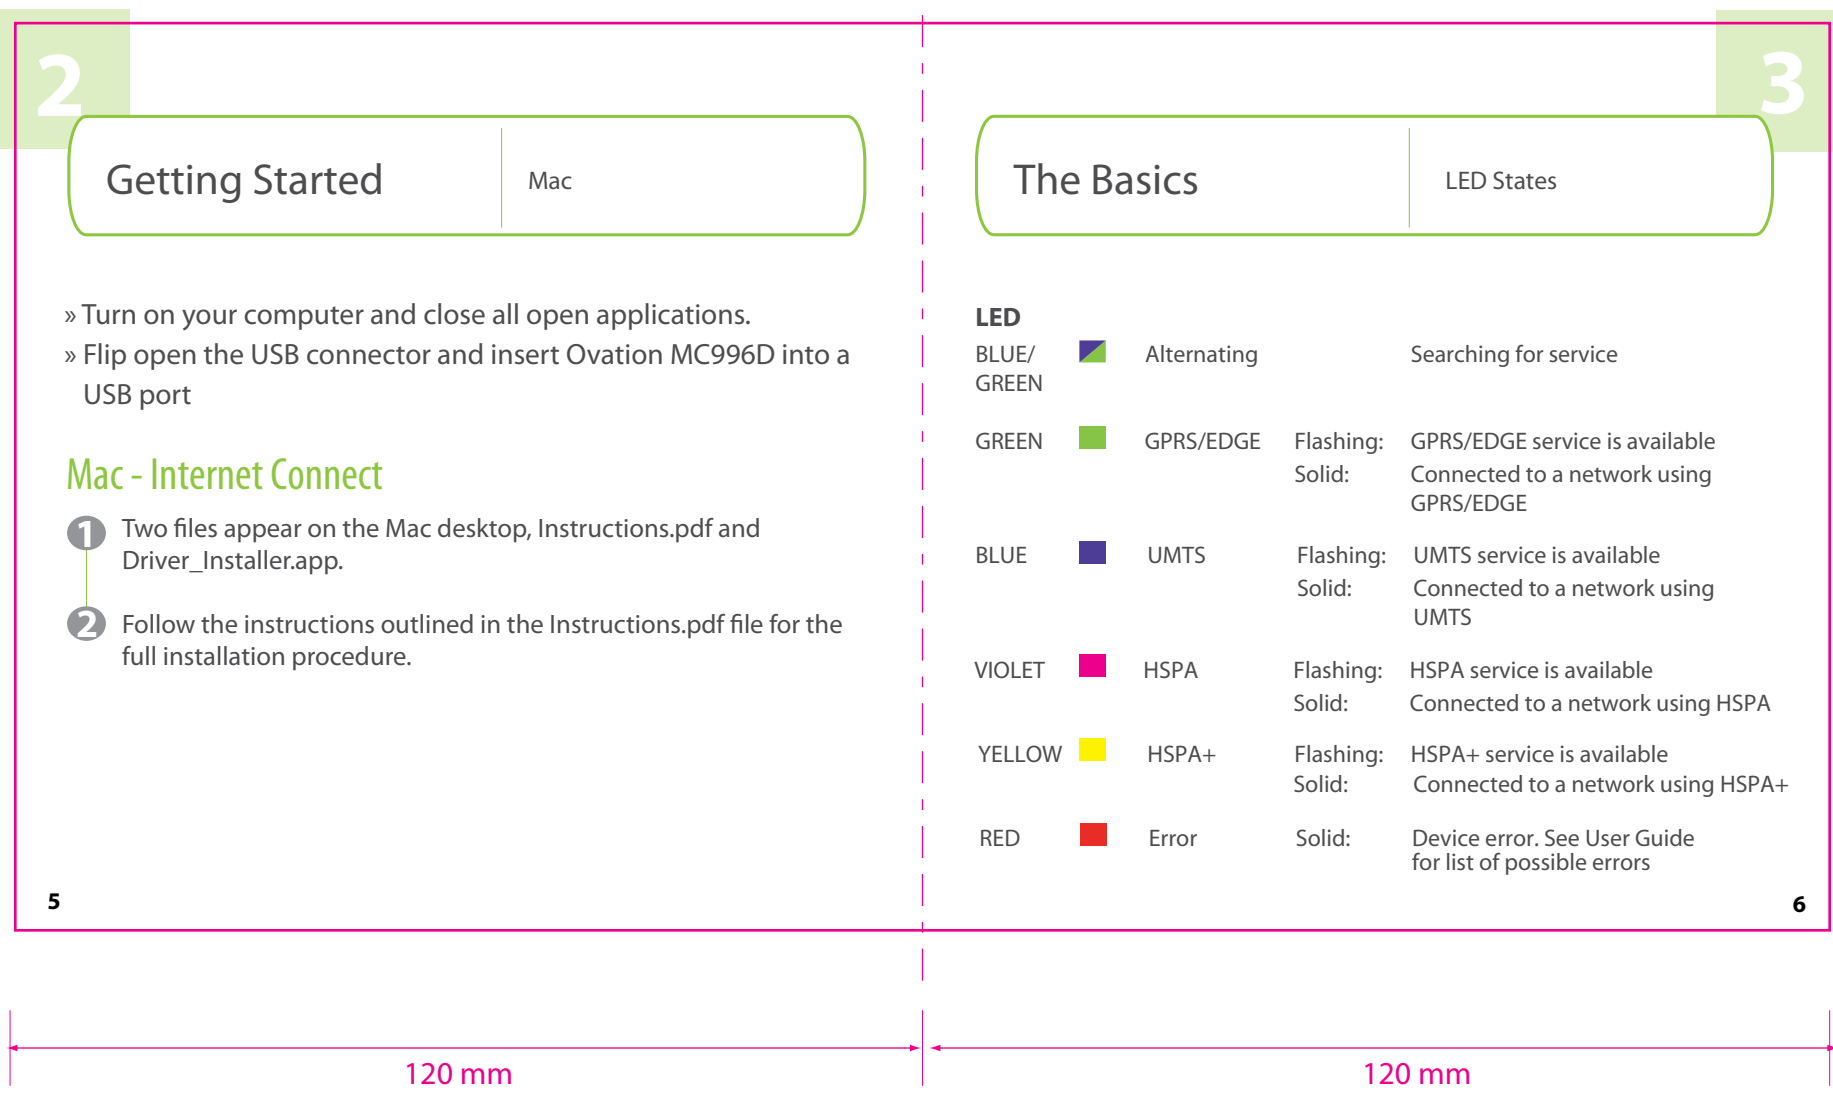

Novatel Wireless Technologies Ltd.
Suite 200, 6715 - 8th St NE
Calgary, AB Canada T2E 7H7
Phone: 403 295 4800

NOTES

MAGENTA DOES NOT PRINT. FOR DIECUT REFERENCE ONLY.

COLOR: 4/4

INKS

MATERIAL/FINISH:
80# MATTE OR 115 gsm THROUGHOUT
BINDING: STAPLE
25% MIN Post Consumer

FONTS
Myriad Pro Regular
Myriad Pro Condensed
Myriad Pro Bold

FILES
90026012 Rev A Master Quick Start Guide MC996D NVTL.AI (AI CS3)
90026012 Rev A CS Outline Quick Start Guide MC996D NVTL.EPS (AI CS EPS)
90026012 Rev A View Only Quick Start Guide MC996D NVTL.PDF (DO NOT PRINT Reference PDF)

IMAGES
ALL IMAGES EMBEDDED IN DOCUMENT

This Proof Indicates Approximate Color Only. For Accurate Color Match, Use Approved Color Standard. DO NOT USE COLOR FORMULAS ON THIS FILE.

TITLE: QUICK START GUIDE MC996D NVTL

P/N: 90026012 ECO:

Rev.A 08/17/09- A.Farrell- INITIAL DRAFT
Rev.B 08/18/09 - A.Farrell - SECOND DRAFT
Rev.C 08/19/09 - A.Farrell - THIRD DRAFT

120 mm

120 mm

120 mm