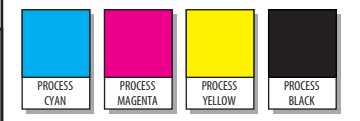

INKS

FILES
90026013 Rev A Master Quick Start Guide MC998D NVTL.AI (AI CS3)
90026013 Rev A CS Outline Quick Start Guide MC998D NVTL.EPS (AI CS EPS)
90026013 Rev A View Only Quick Start Guide MC998D NVTL.PDF (DO NOT PRINT Reference PDF)

IMAGES
ALL IMAGES EMBEDDED IN DOCUMENT

MATERIAL/FINISH:
80# MATTE OR 115 gsm THROUGHOUT
BINDING: STAPLE
25% MIN Post Consumer

This Proof Indicates Approximate Color Only. For Accurate Color Match, Use Approved Color Standard. DO NOT USE COLOR FORMULAS ON THIS FILE.

TITLE: QUICK START GUIDE MC998D NVTL

P/N: 90026013 ECO:

Rev.A 08/17/09- A.Farrell- INITIAL DRAFT
Rev.B 08/18/09 - A.Farrell - SECOND DRAFT
Rev.C 08/19/09 - A.Farrell - THIRD DRAFT

120 mm

2

Getting Started

Mac

» Turn on your computer and close all open applications.
» Flip open the USB connector and insert Ovation MC998D into a USB port

Mac - Internet Connect

1. 1 Two files appear on the Mac desktop, Instructions.pdf and Driver_Installer.app.
2. 2 Follow the instructions outlined in the Instructions.pdf file for the full installation procedure.

5

3

The Basics

LED States

LED	Color	State	Description
BLUE/ GREEN	■	Alternating	Searching for service
GREEN	■	GPRS/EDGE	Flashing: GPRS/EDGE service is available Solid: Connected to a network using GPRS/EDGE
BLUE	■	UMTS	Flashing: UMTS service is available Solid: Connected to a network using UMTS
VIOLET	■	HSPA	Flashing: HSPA service is available Solid: Connected to a network using HSPA
YELLOW	■	HSPA+	Flashing: HSPA+ service is available Solid: Connected to a network using HSPA+
RED	■	Error	Solid: Device error. See User Guide for list of possible errors

6

120 mm

120 mm