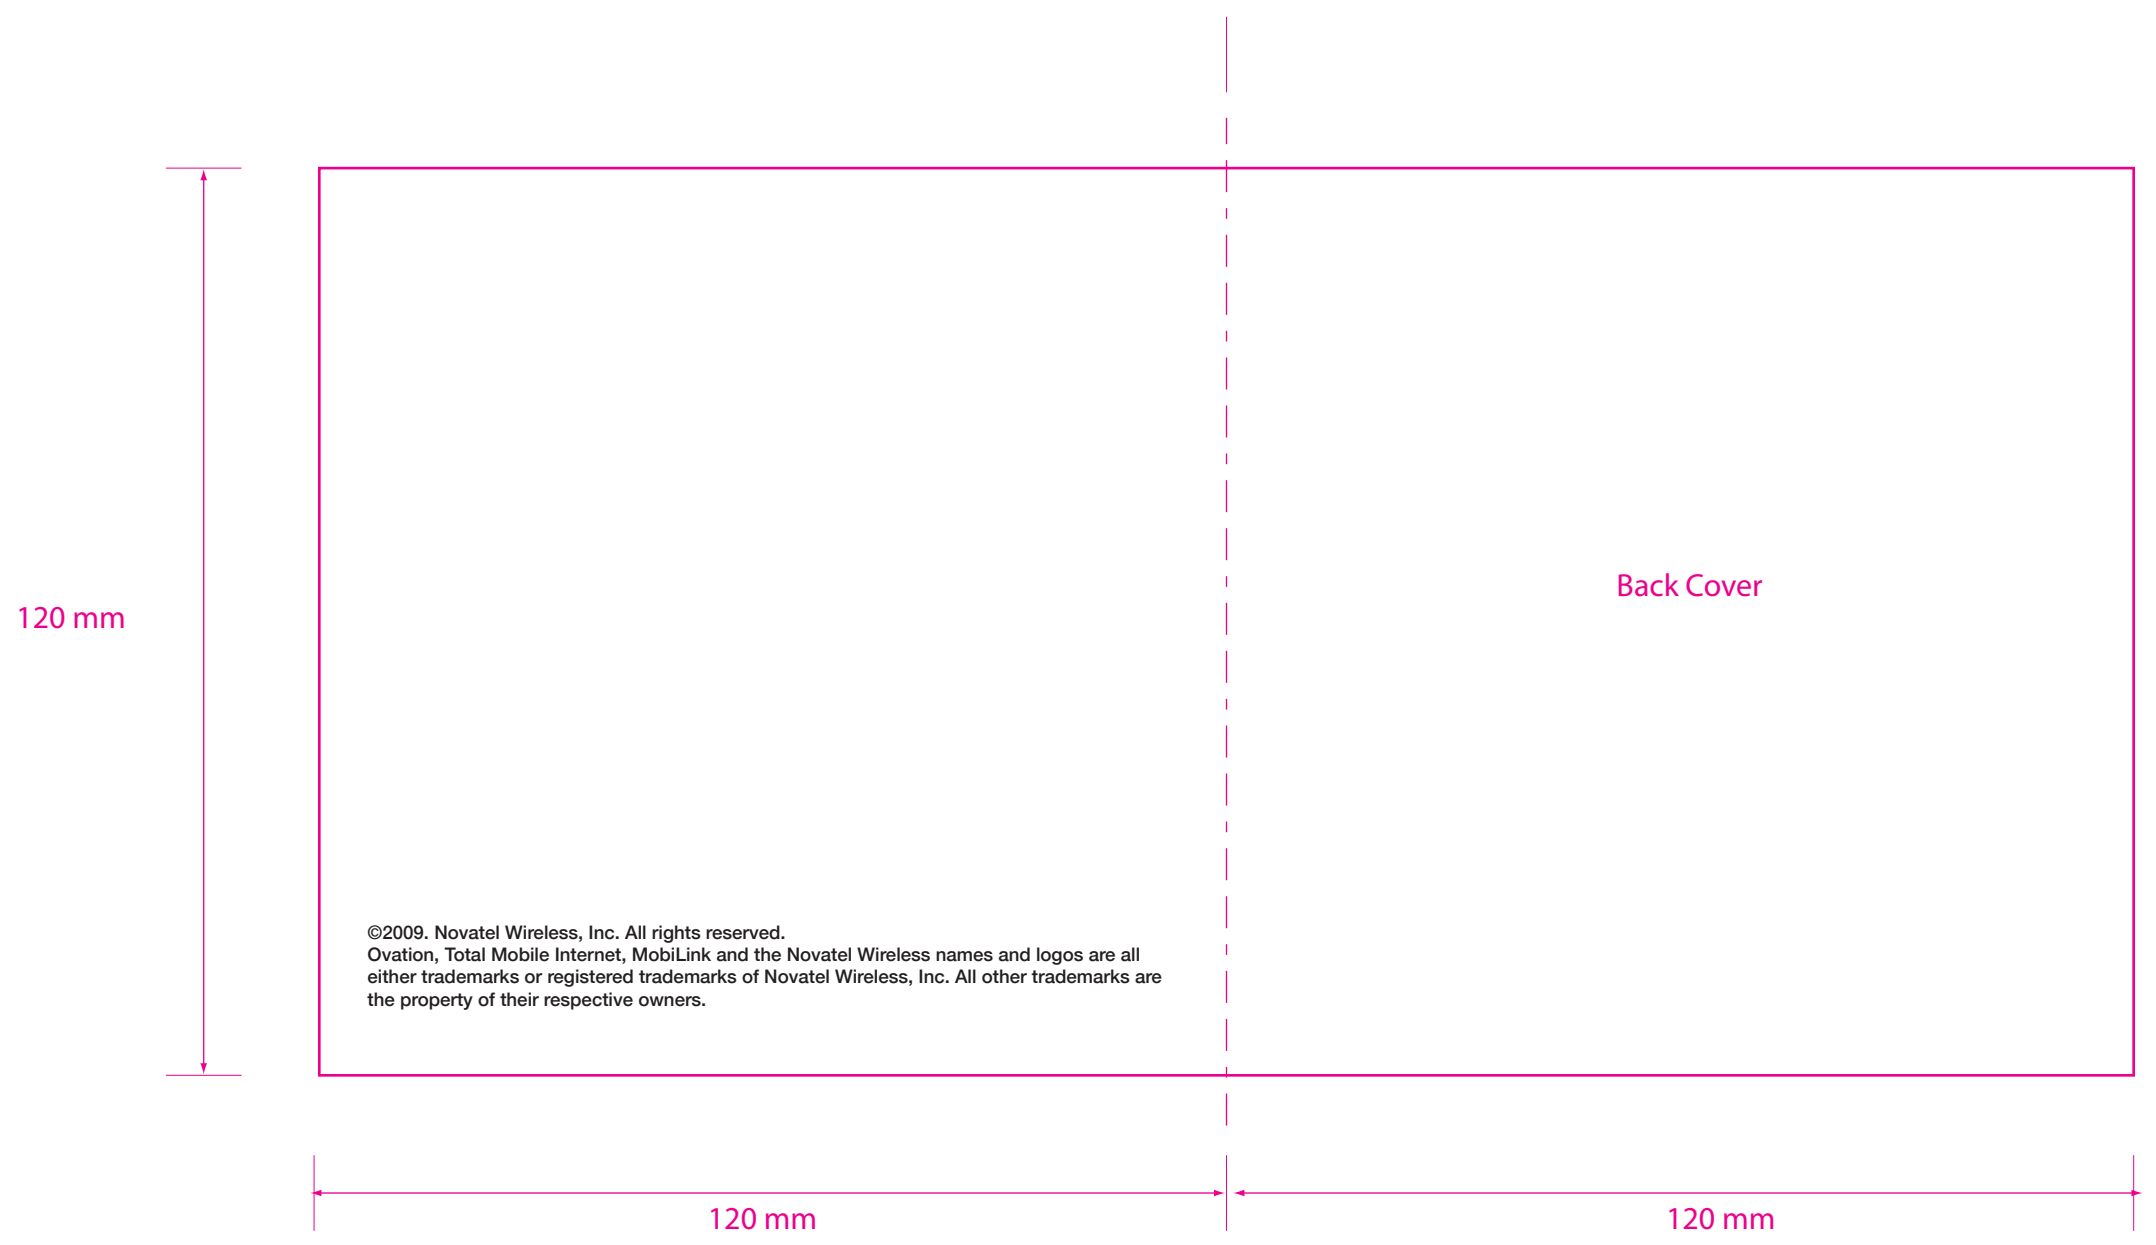

Novatel Wireless Technologies Ltd.
Suite 200, 6715 - 8th St NE
Calgary, AB Canada T2E 7H7
Phone: 403 295 4800

NOTES

MAGENTA DOES NOT PRINT. FOR DIECUT REFERENCE ONLY.

FONTS
Myriad Pro Regular
Myriad Pro Condensed
Myriad Pro Bold

COLOR: 4/4

INKS

FILES
90026013 Rev A Master Quick Start Guide MC998D NVTL.AI (AI CS3)
90026013 Rev A CS Outline Quick Start Guide MC998D NVTL.EPS (AI CS EPS)
90026013 Rev A View Only Quick Start Guide MC998D NVTL.PDF (DO NOT PRINT Reference PDF)

IMAGES
ALL IMAGES EMBEDDED IN DOCUMENT

MATERIAL/FINISH:
80# MATTE OR 115 gsm THROUGHOUT
BINDING: STAPLE
25% MIN Post Consumer

This Proof Indicates Approximate Color Only. For Accurate Color Match, Use Approved Color Standard. DO NOT USE COLOR FORMULAS ON THIS FILE.

TITLE: QUICK START GUIDE MC998D NVTL

P/N: 90026013 ECO:

Rev.A 08/17/09- A.Farrell- INITIAL DRAFT
Rev.B 08/18/09 - A.Farrell - SECOND DRAFT
Rev.C 08/19/09 - A.Farrell - THIRD DRAFT