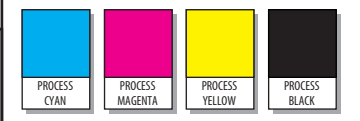

INKS

FILES
90026013 Rev A Master Quick Start Guide MC998D NVTL.AI (AI CS3)
90026013 Rev A CS Outline Quick Start Guide MC998D NVTL.EPS (AI CS EPS)
90026013 Rev A View Only Quick Start Guide MC998D NVTL.PDF (DO NOT PRINT Reference PDF)

IMAGES
ALL IMAGES EMBEDDED IN DOCUMENT

MATERIAL/FINISH:
80# MATTE OR 115 gsm THROUGHOUT
BINDING: STAPLE
25% MIN Post Consumer

This Proof Indicates Approximate Color Only. For Accurate Color Match, Use Approved Color Standard. DO NOT USE COLOR FORMULAS ON THIS FILE.

TITLE: QUICK START GUIDE MC998D NVTL

P/N: 90026013 ECO:

Rev.A 08/17/09- A.Farrell- INITIAL DRAFT
Rev.B 08/18/09 - A.Farrell - SECOND DRAFT
Rev.C 08/19/09 - A.Farrell - THIRD DRAFT

120 mm

1 Getting Started

Insert SIM Card

Before connecting the MC998D to your computer for the first time, you must insert the SIM card supplied by your service provider.

1. 1 Remove the cover by sliding it away from the USB connector.
2. 2 Insert the SIM card into Ovation MC998D. Ensure the orientation notch is positioned as shown.
3. 3 Push the SIM card completely into the slot.
4. 4 Replace the cover securely.

*microSD cards are sold separately. Follow steps 1-4 for instructions for proper insertion.
3 For further instruction on how to use a microSD card, consult the user guide.

2 Getting Started

Windows

» Turn on your computer and close all open applications.
» Flip open the USB connector and insert Ovation MC998D into a USB port.

Windows - MobiLink

1. 1 MobiLink software and drivers for Windows automatically install. (If MobiLink does not automatically install, see page XX for troubleshooting tips.)
2. 2 Launch MobiLink and click the **Menu** Icon. Select **Profile Manager**.

1. 3 Click **New**, enter a Profile Name and APN*, then click **Next**. Enter your Username* and Password*, if required, and click **Finish**. (*Available from your service provider.)
2. 4 Click **Connect!**

4

120 mm

120 mm