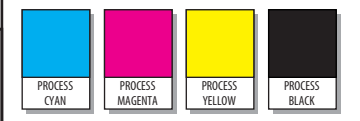

INKS

MATERIAL/FINISH:
80# MATTE OR 115 gsm THROUGHOUT
BINDING: STAPLE
25% MIN Post Consumer

FONTS
Myriad Pro Regular
Myriad Pro Condensed
Myriad Pro Bold

FILES
90026013 Rev A Master Quick Start Guide MC998D NVTL.AI (AI CS3)
90026013 Rev A CS Outline Quick Start Guide MC998D NVTL.EPS (AI CS EPS)
90026013 Rev A View Only Quick Start Guide MC998D NVTL.PDF (DO NOT PRINT Reference PDF)

IMAGES
ALL IMAGES EMBEDDED IN DOCUMENT

This Proof Indicates Approximate Color Only. For Accurate Color Match, Use Approved Color Standard. DO NOT USE COLOR FORMULAS ON THIS FILE.

TITLE: QUICK START GUIDE MC998D NVTL

P/N: 90026013 ECO:

Rev.A 08/17/09- A.Farrell- INITIAL DRAFT
Rev.B 08/18/09 - A.Farrell - SECOND DRAFT
Rev.C 08/19/09 - A.Farrell - THIRD DRAFT

120 mm

Regulatory Information

MODIFICATIONS: Any changes or modification not expressly approved by Novatel Wireless, Inc. could void the user's authority to operate this equipment.

The FCC has granted an Equipment Authorization for this wireless modem with all reported SAR levels evaluated as in compliance with the FCC RF exposure guidelines.

FCC Equipment Authorization ID: NBZNRM-MC998D

In order to comply with FCC RF exposure requirements, the device must be installed so that a minimum separation distance of 0.5 cm (0.2") is maintained between the antenna and all persons during ordinary operating condition.

Safety Notices

Do not operate your Ovation MC998D in any area where medical equipment, life support equipment, or near any equipment that may be susceptible to any form of radio interference. In such areas, the host communications device must be turned off. The MC998D may transmit signals that could interfere with this equipment.

Regulatory Information

On an aircraft, either on the ground or airborne

In addition to FAA requirements, many airline regulations state that you must suspend wireless operations before boarding an airplane. Please ensure that the host device is turned off and your Ovation MC998D is removed from the USB port prior to boarding aircraft in order to comply with these regulations. Ovation MC998D can transmit signals that could interfere with various onboard systems and controls.

While operating a vehicle

The driver or operator of any vehicle should not operate a wireless data device while in control of a vehicle. Doing so will detract from the driver or operator's control and operation of that vehicle. In some countries, operating such communications devices while in control of a vehicle is an offense.

NOTE:

Please consult the User Guide for complete regulatory and safety information, available at www.novatelwireless.com

120 mm

120 mm