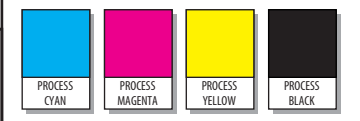

INKS

FILES
90026013 Rev A Master Quick Start Guide MC998D NVTL.AI (AI CS3)
90026013 Rev A CS Outline Quick Start Guide MC998D NVTL.EPS (AI CS EPS)
90026013 Rev A View Only Quick Start Guide MC998D NVTL.PDF (DO NOT PRINT Reference PDF)

IMAGES
ALL IMAGES EMBEDDED IN DOCUMENT

MATERIAL/FINISH:
80# MATTE OR 115 gsm THROUGHOUT
BINDING: STAPLE
25% MIN Post Consumer

This Proof Indicates Approximate Color Only. For Accurate Color Match, Use Approved Color Standard. DO NOT USE COLOR FORMULAS ON THIS FILE.

TITLE: QUICK START GUIDE MC998D NVTL

P/N: 90026013 ECO:

Rev.A 08/17/09- A.Farrell- INITIAL DRAFT
Rev.B 08/18/09 - A.Farrell - SECOND DRAFT
Rev.C 08/19/09 - A.Farrell - THIRD DRAFT

120 mm

System Requirements

- Microsoft Windows® XP, Vista; Mac OS® X 10.4 or higher
- 100 MB Hard Drive Space
- Microsoft Internet Explorer 6.0 or higher; Mozilla Firefox; Safari
- USB 1.1 or 2.0 port

Contents

- Ovation MC998D Broadband Modem
- Quick Start Guide

1