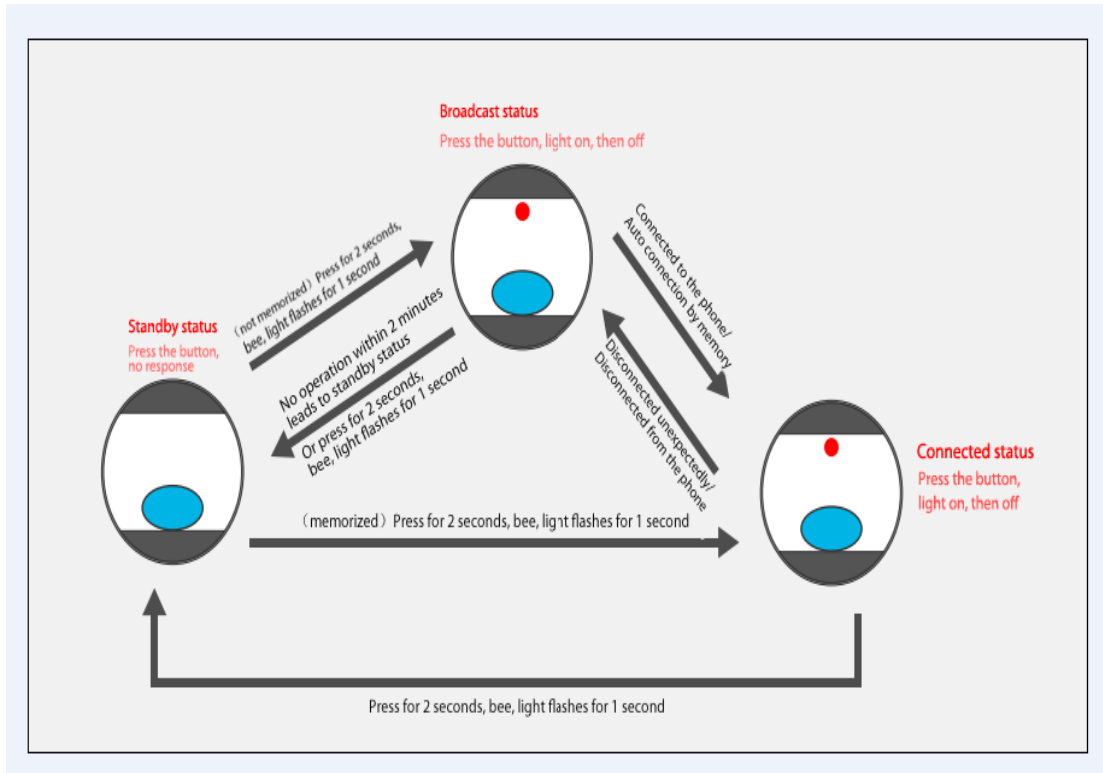

OPPO B001 is a remote control device for smart phone based on Bluetooth 4.0 BLE.

The phone and the control device can convey signal to each other via pairing connection in order to realize the following functions: the phone can call the control device, the phone can be found with the control device, control camera shutter remotely, monitor distance effectively and so on. The device is safe to use with low power consumption and a good partner to your smart phone.

广东欧珀移动通信有限公司

2013-10-23

Power is so low that no RF exposure calculation is needed.

This device complies with part 15 of the FCC rules. Operation is subject to the following two conditions: (1) this device may not cause harmful interference, and (2) this device must accept any interference received, including interference that may cause undesired operation.