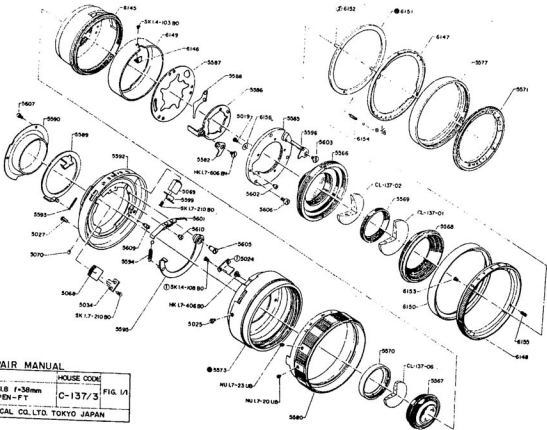

REPAIR MANUAL

MODEL	HOUSE CODE
OLYMPUS PEN-F T	HLF-2 T
FIG. 2	
OLYMPUS OPTICAL CO., LTD. TOKYO JAPAN	

REPAIR MANUAL

MODEL

HOUSE CODE

STANDARD LENS F1.8 f=38mm
FOR OLYMPUS PEN-FT

C-137/3

FIG. 1/1

OLYMPUS OPTICAL CO. LTD. TOKYO JAPAN

REPAIR MANUAL

MODEL

HOUSE CODE

OLYMPUS PEN-FT

HLF-2T

OLYMPUS OPTICAL CO., LTD. TOKYO JAPAN