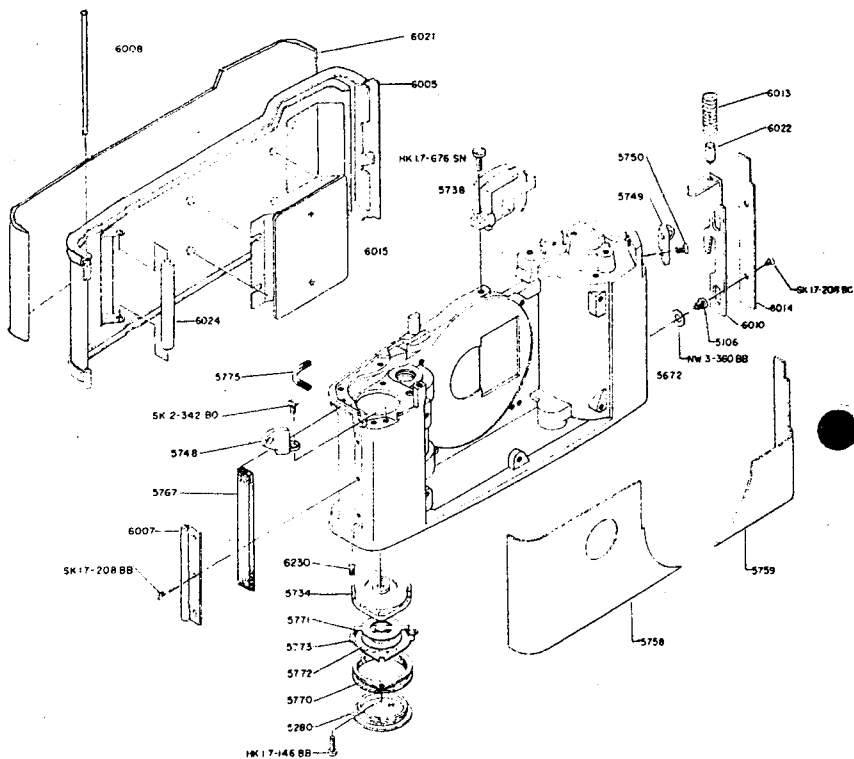

REPAIR MANUAL

MODEL

HOUSE CODE

OLYMPUS PEN-FT

HLF-2T

OLYMPUS OPTICAL CO., LTD. TOKYO JAPAN