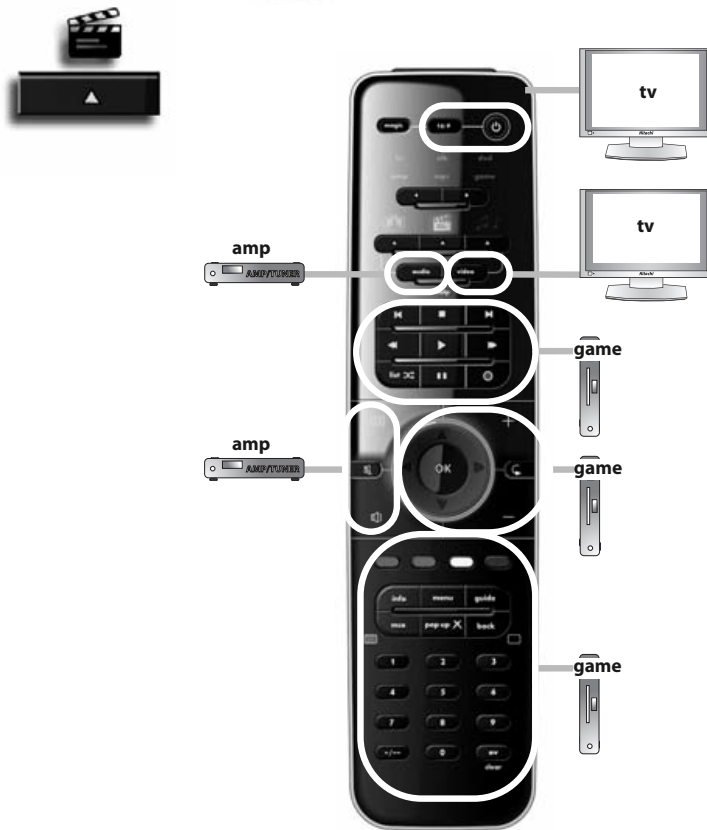

watch tv : **1** = tv + stb

watch tv

: 2 = tv + stb + amp

watch tv

: 3 = tv + amp

ONE FOR ALL SmartControl™

watch movie : **1** = tv + dvd

watch movie : **2** = tv + dvd + amp

watch movie : 3 = tv + game

watch movie : 4 = tv + game + amp

ONE FOR ALL SmartControl™

listen to music : **1** = amp + mp3

listen to music : **2** = amp + dvd

listen to music : 3 = amp + game

- **Direct Code Set Up** 13
- **Search Method** 14
- **Volume Control** 15
- **Learning (copy)** 16
- **ONE FOR ALL SmartControl™** 18
- **Extra Features** (see manual on our internet site)
 - **Mode Reassignment** - Changing a device mode to set up two (or more) devices of the same type.
 - **Key Magic®** - Allows you to program functions from your original remote control even when LOST or BROKEN.
 - **Macro** - Allows you to send a sequence of commands with the press of a single key.

Keypad

You can set up the following devices within the 6 device modes. Simply select the corresponding device modes using the left & right arrow keys.

tv	TV	: Television / HDTV / LCD / Plasma / Projector / Rear Projector
stb	SAT	: Satellite Receiver / Set-Top-Box / IPTV / DVB-S / DVB-T / Freeview (UK) / TNT (F) / Digitenne (NL) / SAT/HDD
	CBL	: Cable Converter / Set-Top-Box / IPTV / DVB-C
	VAC	: Video Accessory like Media Centres / AV Accessories / AV Selectors
dvd	DVD	: DVD Player / DVD-R / Blu-ray / DVD Home Cinema / DVD Combi / DVD/HDD
	LASER	: Laserdisc
amp	MIS	: Miscellaneous Audio
	AMP	: Audio / Amplifier / Active Speaker System
	TUNER	: Audio / Audio Receiver/Tuner/Amplifier / (DVD) Home Cinema
mp3	Mp3	: Mp3 / iPod docks
	MIS	: Miscellaneous Audio
	AMP	: Audio / Amplifier / Active Speaker System
	TUNER	: Audio / Audio Receiver/Tuner/Amplifier / (DVD) Home Cinema
game	GAME	: Game Console / PS2 / Xbox 360
	MC	: Media Center
	DVD	: DVD Player / DVD-R / Blu-ray / DVD Home Cinema / DVD Combi / DVD/HDD