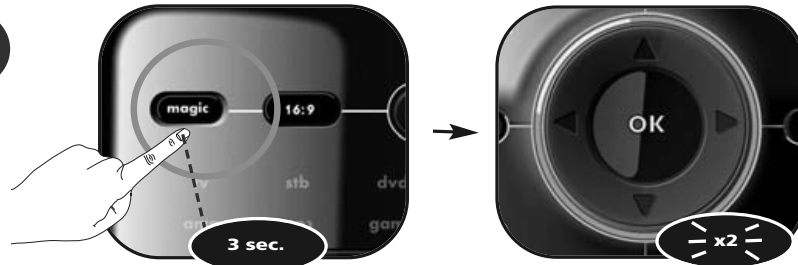

2

Press and hold the **magic** key for 3 sec. --> The Blue ring will light up twice.

3

Select the corresponding device e.g. **tv**

4

Enter the 1st code listed for your device type & brand (e.g. tv
Hitachi = **1576**)

--> The Blue ring will light up twice.

5

If your device does NOT switch off?
--> Please repeat steps 1 - 5 trying the next code listed for your brand.

If NOT successful?
--> Try the Search Method.

Congratulations! You should now be able to switch your device back ON and control your device successfully.

**** ATTENTION: If your original remote control did not have a Power key please press "pause" instead at step 5. Please start a dvd/mp3 playing before performing Direct Code Set up.**

Search Method

1

Press and hold the **magic** key for 3 sec. --> The Blue ring will light up twice.