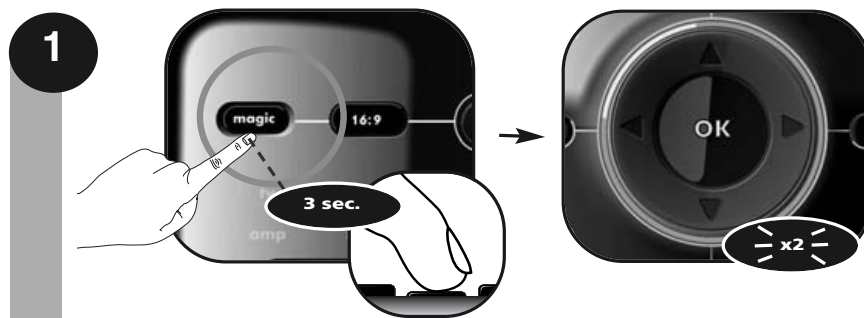

ONE FOR ALL SimpleSet™

- **(English)** ATTENTION: If your original remote control did not have a Power key the "pause" function will be send instead. Please start a dvd/mp3 playing before performing SimpleSet.
- **(Deutsch)** ACHTUNG: Wenn Ihre Original-Fernbedienung nicht über eine Ein/Aus-Taste verfügt, wird stattdessen der Befehl „Pause“ gesendet. Starten Sie vor der Ausführung von „SimpleSet“ eine DVD-/MP3-Wiedergabe.
- **(Español)** ATENCIÓN: si el mando a distancia original no tenía botón de encendido, se transmitirá la función de pausa en su lugar. Reproduzca un dvd/mp3 antes de realizar el proceso de configuración SimpleSet.
- **(Français)** ATTENTION : si votre télécommande d'origine n'était pas dotée d'une touche marche/arrêt, c'est la fonction « pause » qui lui est substituée. Démarrez la lecture d'un DVD/MP3 avant d'effectuer la programmation SimpleSet.
- **(Português)** ATENÇÃO: Se o seu controlo remoto original não tiver uma tecla de Alimentação, será enviada a função de "pausa". Inicie a reprodução de dvd/mp3 antes de efectuar a Configuração SimpleSet.
- **(Italiano)** ATTENZIONE: se sul telecomando originale non era presente il tasto di alimentazione (Power), verrà utilizzata la funzione "pause". Prima di eseguire SimpleSet, avviare la riproduzione di un dvd/mp3.
- **(Nederlands)** LET OP: als uw oorspronkelijke afstandsbediening geen aan/uit-knop had, wordt het signaal voor de pauze functie verzonden. Start het afspelen van een DVD/MP3 voordat u SimpleSet uitvoert.
- **(Polski)** UWAGA: Jeśli oryginalny pilot nie miał przycisku włączania/wyłączania, zostanie wysłany sygnał „pauza”. Przed rozpoczęciem szybkiej konfiguracji należy włączyć odtwarzanie dvd/mp3.
- **(Český)** POZOR: Pokud původní dálkový ovladač není vybaven tlačítkem Power, bude místo toho odeslán signál funkce „Pauza“ (Pozastavení). Před použitím sady SimpleSet zahajte přehrávání DVD/MP3.