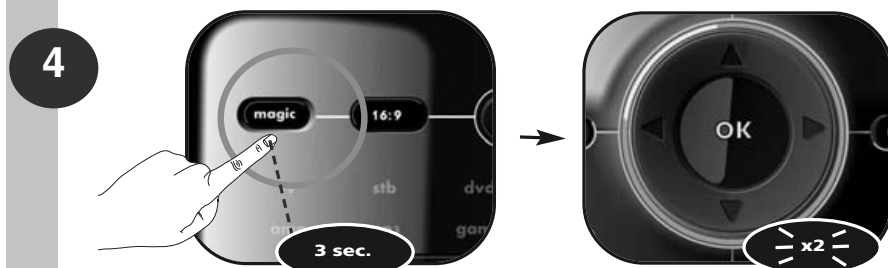

In this example we will set Volume Control (VOL+, VOL- and Mute) to "tv volume":

Press and hold the **magic** key for 3 sec. --> The Blue ring will light up twice

Press **9 9 3**.

--> The Blue ring will light up twice

Select the corresponding device e.g. **tv**

Press the **magic** key to save your settings --> The Blue ring will light up twice

Now you have set the Volume Control to "tv volume". The VOL+, VOL- and Mute keys will always control "tv volume" independent which device mode key (tv, stb, dvd, amp, mp3 or game) is selected.