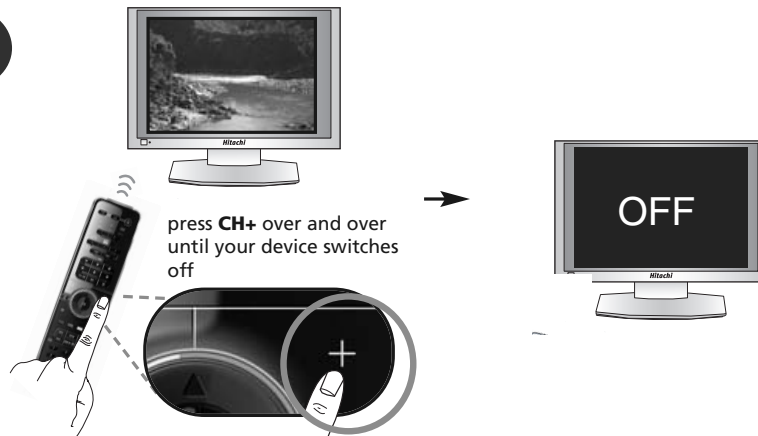

**** ATTENTION: If your original remote control did not have a Power key please press "pause" instead at step 5. Please start a dvd/mp3 playing before performing Direct Code Set up.**

Search Method

1

Press and hold the **magic** key for 3 sec. --> The Blue ring will light up twice.

2

Select the corresponding device e.g. **tv**

3

Press **9 9 1**.

--> The Blue ring will light up twice.

4

Press **Power (***)**.

5

6

Press the **magic** key to save your settings --> The Blue ring will light up twice.

Congratulations! You should now be able to switch your device back ON and control your device successfully.

***** ATTENTION: If your original remote control did not have a Power key please press "play" instead at step 4. It should start playing your e.g. dvd/mp3 at step 5.**