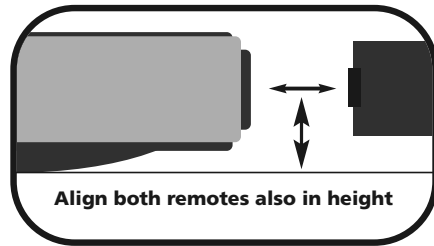

e.g.
Original
(working)
remote

- 1**

Press and hold the **magic** key for 3 sec. --> The Blue ring will light up twice

- 2**

Press **9 7 5**. --> The Blue ring will light up twice

- 3**

Select the corresponding device e.g. **tv**

4

ATTENTION: Place both remote controls on a flat surface. Make sure that the ends you normally point at your device are facing each other.

First;
Press the "red" key.
The tv LED will flash rapidly.

then;
Press the "I/II (mono/stereo)" key.
The Blue ring will light up twice
to confirm successful learning.