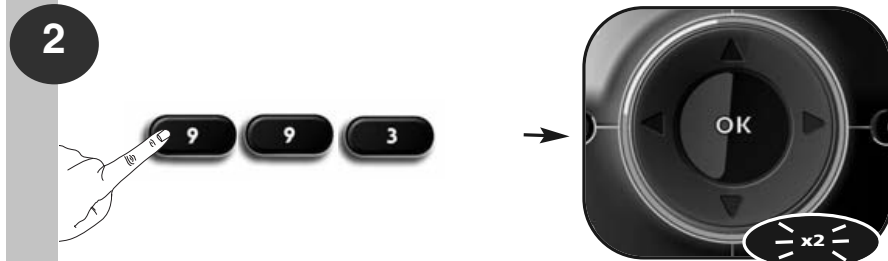

2

Select the corresponding device e.g. **tv**

3

Press **9 9 1**.

--> The Blue ring will light up twice.

4

Press **Power (***)**.

5

6

Press the **magic** key to save your settings --> The Blue ring will light up twice.

Congratulations! You should now be able to switch your device back ON and control your device successfully.

***** ATTENTION: If your original remote control did not have a Power key please press "play" instead at step 4. It should start playing your e.g. dvd/mp3 at step 5.**

Volume Control

This feature gives you the possibility to set the Volume (VOL+, VOL- and Mute) to always control a certain device (e.g. tv) independent of which device mode key (tv, stb, dvd, amp, mp3 or game) is selected.

In this example we will set Volume Control (VOL+, VOL- and Mute) to "tv volume":

Press and hold the **magic** key for 3 sec. --> The Blue ring will light up twice

Press **9 9 3**.

--> The Blue ring will light up twice