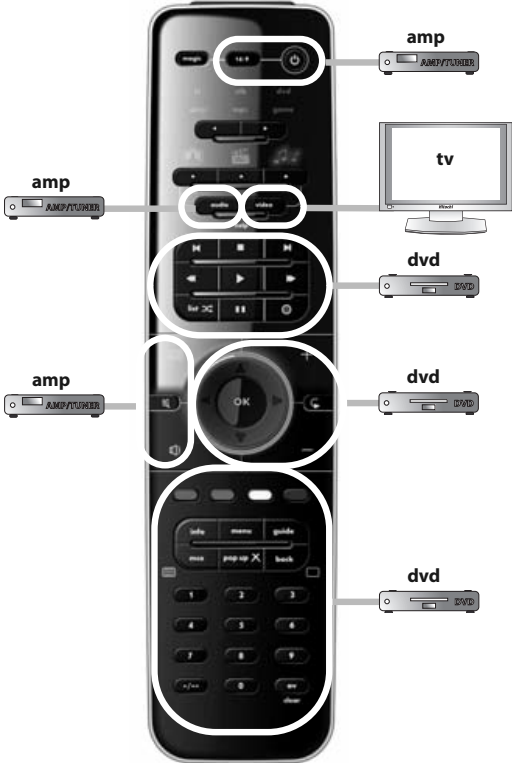

watch movie : 3 = tv + game

watch movie : 4 = tv + game + amp

ONE FOR ALL SmartControl™

listen to music : **1** = amp + mp3

listen to music : **2** = amp + dvd

listen to music : 3 = amp + game

- **Direct Code Set Up** 13
- **Search Method** 14
- **Volume Control** 15
- **Learning (copy)** 16
- **ONE FOR ALL SmartControl™** 18
- **Extra Features** (see manual on our internet site)
 - **Mode Reassignment** - Changing a device mode to set up two (or more) devices of the same type.
 - **Key Magic®** - Allows you to program functions from your original remote control even when LOST or BROKEN.
 - **Macro** - Allows you to send a sequence of commands with the press of a single key.

Keypad

You can set up the following devices within the 6 device modes. Simply select the corresponding device modes using the left & right arrow keys.

tv	TV	: Television / HDTV / LCD / Plasma / Projector / Rear Projector
stb	SAT	: Satellite Receiver / Set-Top-Box / IPTV / DVB-S / DVB-T / Freeview (UK) / TNT (F) / Digitenne (NL) / SAT/HDD
	CBL	: Cable Converter / Set-Top-Box / IPTV / DVB-C
	VAC	: Video Accessory like Media Centres / AV Accessories / AV Selectors
dvd	DVD	: DVD Player / DVD-R / Blu-ray / DVD Home Cinema / DVD Combi / DVD/HDD
	LASER	: Laserdisc
amp	MIS	: Miscellaneous Audio
	AMP	: Audio / Amplifier / Active Speaker System
	TUNER	: Audio / Audio Receiver/Tuner/Amplifier / (DVD) Home Cinema
mp3	Mp3	: Mp3 / iPod docks
	MIS	: Miscellaneous Audio
	AMP	: Audio / Amplifier / Active Speaker System
	TUNER	: Audio / Audio Receiver/Tuner/Amplifier / (DVD) Home Cinema
game	GAME	: Game Console / PS2 / Xbox 360
	MC	: Media Center
	DVD	: DVD Player / DVD-R / Blu-ray / DVD Home Cinema / DVD Combi / DVD/HDD