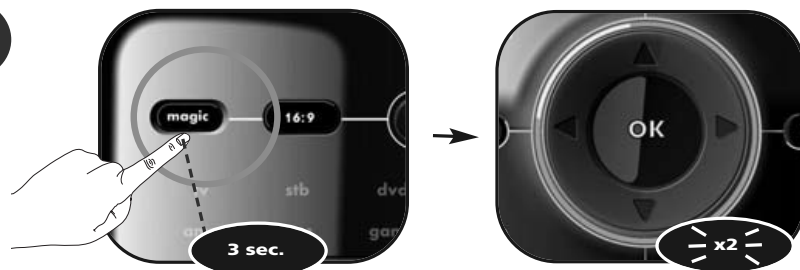

Press and hold the **magic** key
to save your settings.

--> The Blue ring will light up twice.

Congratulations! You successfully learned (copied) the "I/II (mono/stereo)" function from your original remote control onto your ONE FOR ALL remote control. NOW whenever you press the "red key" (in tv mode) you will obtain the "I/II (mono/stereo)" function.

How to delete a learned function to obtain the original function?

1) Press and hold magic key for 3 sec. --> The Blue ring will light up twice.
2) Press 9 7 6.
3) Select the corresponding device mode (e.g. tv).
4) Press the key to be deleted (e.g. red key) twice.