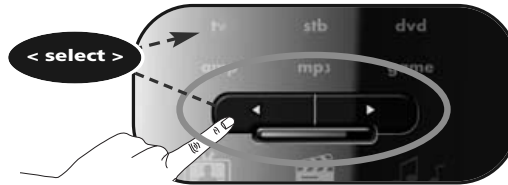

2

Press and hold the **magic** key for 3 sec. --> The Blue ring will light up twice.

3

Select the corresponding device e.g. **tv**

4

Enter the 1st code listed for your device type & brand (e.g. tv
Hitachi = **1576**)