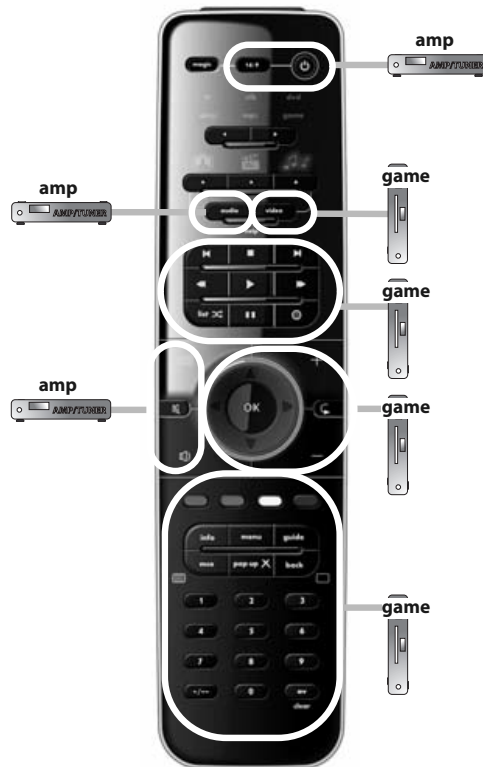

watch movie : 3 = tv + game

watch movie : 4 = tv + game + amp

ONE FOR ALL SmartControl™

listen to music : **1** = amp + mp3

listen to music : **2** = amp + dvd

listen to music : 3 = amp + game

- **Direct Code Set Up** 13
- **Search Method** 14
- **Volume Control** 15
- **Learning (copy)** 16
- **ONE FOR ALL SmartControl™** 18
- **Extra Features** (see manual on our internet site)
 - **Mode Reassignment** - Changing a device mode to set up two (or more) devices of the same type.
 - **Key Magic®** - Allows you to program functions from your original remote control even when LOST or BROKEN.
 - **Macro** - Allows you to send a sequence of commands with the press of a single key.

Keypad

You can set up the following devices within the 6 device modes. Simply select the corresponding device modes using the left & right arrow keys.

tv	TV	: Television / HDTV / LCD / Plasma / Projector / Rear Projector
stb	SAT	: Satellite Receiver / Set-Top-Box / IPTV / DVB-S / DVB-T / Freeview (UK) / TNT (F) / Digitenne (NL) / SAT/HDD
	CBL	: Cable Converter / Set-Top-Box / IPTV / DVB-C
	VAC	: Video Accessory like Media Centres / AV Accessories / AV Selectors
dvd	DVD	: DVD Player / DVD-R / Blu-ray / DVD Home Cinema / DVD Combi / DVD/HDD
	LASER	: Laserdisc
amp	MIS	: Miscellaneous Audio
	AMP	: Audio / Amplifier / Active Speaker System
	TUNER	: Audio / Audio Receiver/Tuner/Amplifier / (DVD) Home Cinema
mp3	Mp3	: Mp3 / iPod docks
	MIS	: Miscellaneous Audio
	AMP	: Audio / Amplifier / Active Speaker System
	TUNER	: Audio / Audio Receiver/Tuner/Amplifier / (DVD) Home Cinema
game	GAME	: Game Console / PS2 / Xbox 360
	MC	: Media Center
	DVD	: DVD Player / DVD-R / Blu-ray / DVD Home Cinema / DVD Combi / DVD/HDD