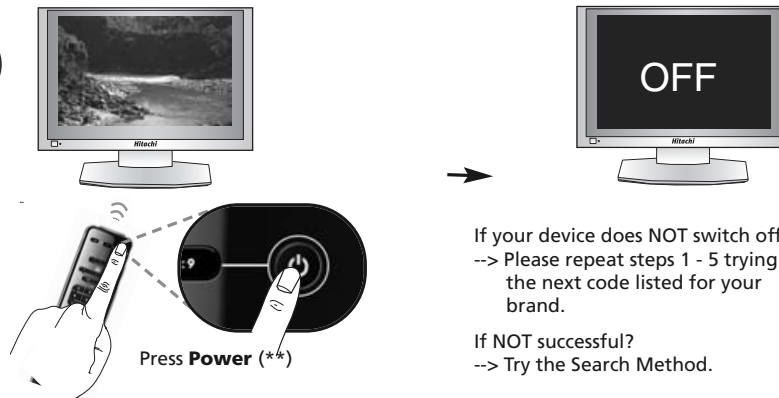

2

Press and hold the **magic** key for 3 sec. --> The Blue ring will light up twice.

3

Select the corresponding device e.g. **tv**

4

Enter the 1st code listed for your device type & brand (e.g. tv
Hitachi = **1576**)

--> The Blue ring will light up twice.

5

If your device does NOT switch off?
--> Please repeat steps 1 - 5 trying the next code listed for your brand.

If NOT successful?
--> Try the Search Method.

Congratulations! You should now be able to switch your device back ON and control your device successfully.