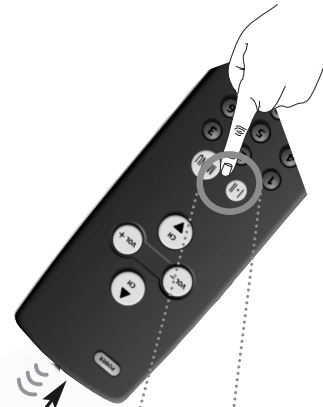

How to remove a device from Volume Control

- 1) Press and hold the **magic** key for 3 sec. --> The Blue ring will light up twice.
- 2) Press **9 9 3**.
- 3) Select the **device key you wish to deactivate** from Volume Control.
- 4) Press **Vol -**. The Blue ring will light up 4 times.
The removed device will send out its own VOL+, VOL- and MUTE.

e.g.
Original
(working)
remote

- 1**

Press and hold the **magic** key for 3 sec. --> The Blue ring will light up twice

- 2**

Press **9 7 5**. --> The Blue ring will light up twice

- 3**

Select the corresponding device e.g. **tv**

4

ATTENTION: Place both remote controls on a flat surface. Make sure that the ends you normally point at your device are facing each other.

First;
Press the "red" key.
The tv LED will flash rapidly.

then;
Press the "I/II (mono/stereo)" key.
The Blue ring will light up twice
to confirm successful learning.