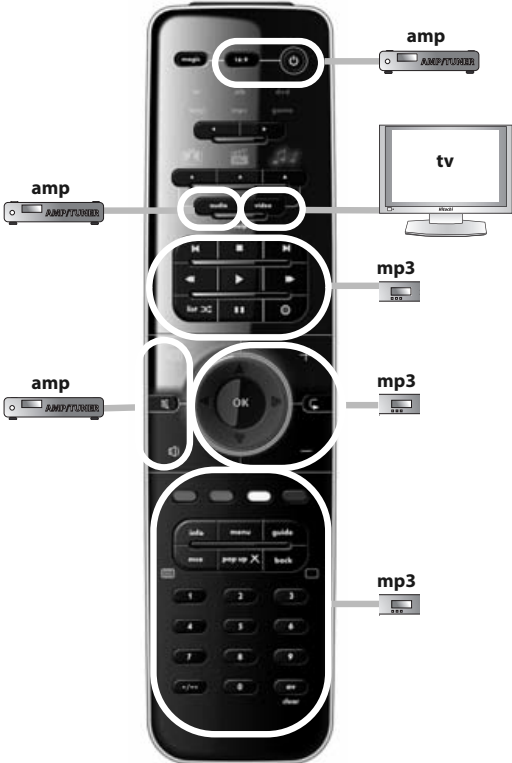

watch movie : 3 = tv + game

watch movie : 4 = tv + game + amp

ONE FOR ALL SmartControl™

listen to music : **1** = amp + mp3

listen to music : **2** = amp + dvd

listen to music : 3 = amp + game

- **Direct Code Set Up** 13
- **Search Method** 14
- **Volume Control** 15
- **Learning (copy)** 16
- **ONE FOR ALL SmartControl™** 18
- **Extra Features** (see manual on our internet site)
 - **Mode Reassignment** - Changing a device mode to set up two (or more) devices of the same type.
 - **Key Magic®** - Allows you to program functions from your original remote control even when LOST or BROKEN.
 - **Macro** - Allows you to send a sequence of commands with the press of a single key.

Keypad

You can set up the following devices within the 6 device modes. Simply select the corresponding device modes using the left & right arrow keys.

tv	TV	: Television / HDTV / LCD / Plasma / Projector / Rear Projector
stb	SAT	: Satellite Receiver / Set-Top-Box / IPTV / DVB-S / DVB-T / Freeview (UK) / TNT (F) / Digitenne (NL) / SAT/HDD
	CBL	: Cable Converter / Set-Top-Box / IPTV / DVB-C
	VAC	: Video Accessory like Media Centres / AV Accessories / AV Selectors
dvd	DVD	: DVD Player / DVD-R / Blu-ray / DVD Home Cinema / DVD Combi / DVD/HDD
	LASER	: Laserdisc
amp	MIS	: Miscellaneous Audio
	AMP	: Audio / Amplifier / Active Speaker System
	TUNER	: Audio / Audio Receiver/Tuner/Amplifier / (DVD) Home Cinema
mp3	Mp3	: Mp3 / iPod docks
	MIS	: Miscellaneous Audio
	AMP	: Audio / Amplifier / Active Speaker System
	TUNER	: Audio / Audio Receiver/Tuner/Amplifier / (DVD) Home Cinema
game	GAME	: Game Console / PS2 / Xbox 360
	MC	: Media Center
	DVD	: DVD Player / DVD-R / Blu-ray / DVD Home Cinema / DVD Combi / DVD/HDD