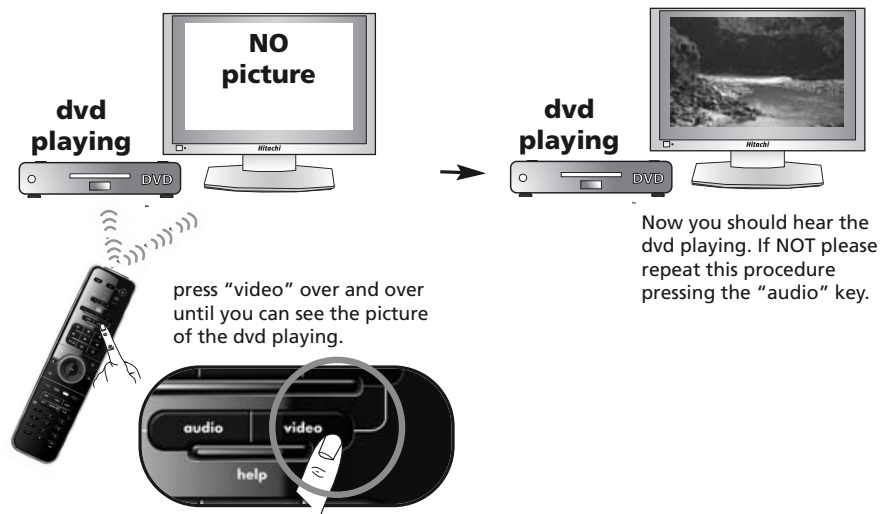

(combination **1**) = control **amp + mp3**
 (combination **2**) = control **amp + dvd**
 (combination **3**) = control **amp + game**

(Please find the corresponding keypad screens on page 6 – 11)

In the example below we have activated “watch tv - combination 1”. The keypad configuration will be as shown below.

Example 1 (configuration as shown):

How to activate "watch tv" combination 1

- 1) Press and hold magic key for 3 sec. --> The Blue ring will light up twice.
- 2) Press and release "watch tv".
- 3) Press and release "1".

Example 2:

How to activate "watch movie" combination. 2

- 1) Press and hold magic key for 3 sec. --> The Blue ring will light up twice.
- 2) Press and release "watch movie".
- 3) Press and release "2".

Input/AV function in SmartControl

When in SmartControl (watch tv, watch movie, listen to music) the "help" function enables you to find the correct A/V (audio/video) input. Simply press "audio" over and over until you hear the sound of the corresponding device (e.g. amp or mp3)....or press "video" over and over to see the picture of the corresponding device (e.g. stb or dvd).