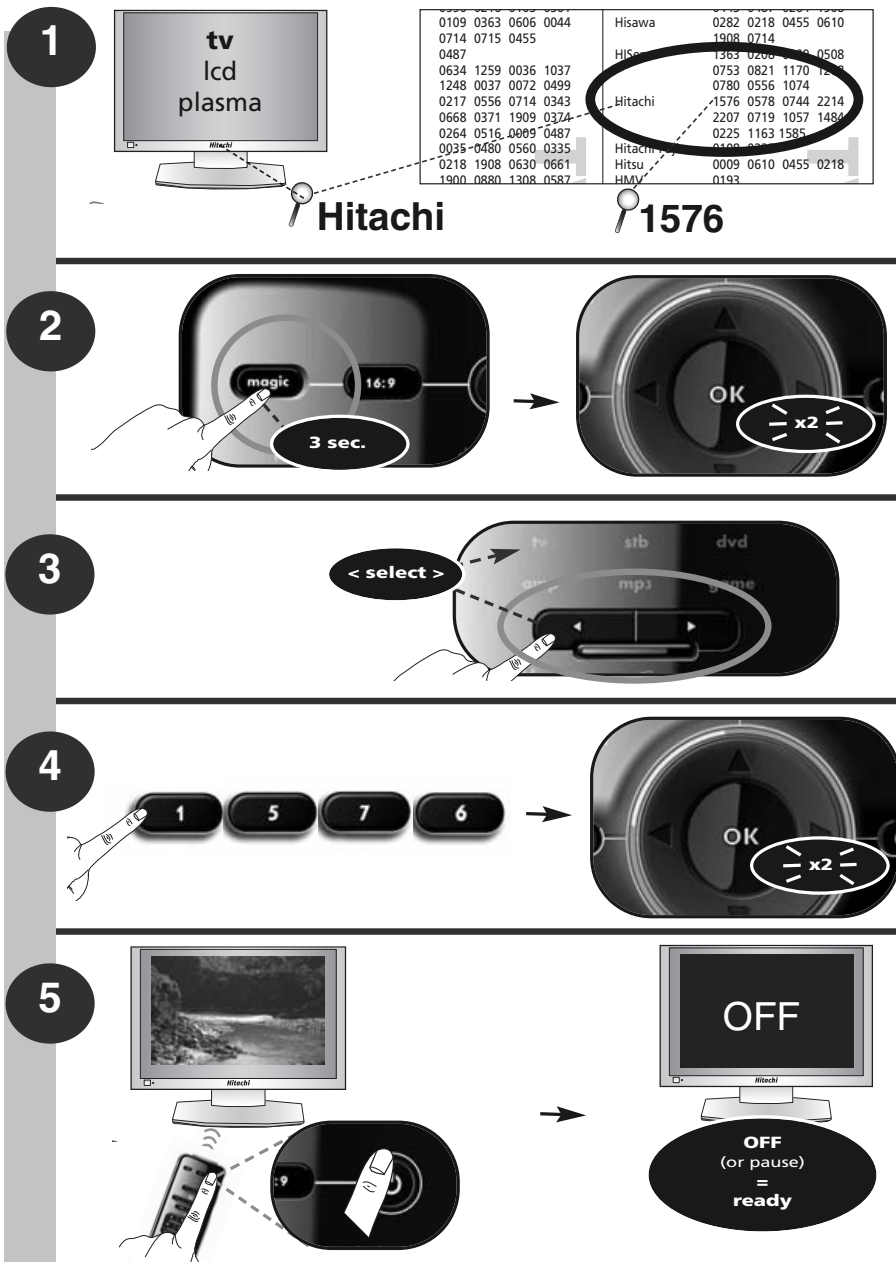

Български

Директна настройка на код

tv	TV	: Television / HDTV / LCD / Plasma / Projector / Rear Projector 3
stb	SAT	: Satellite Receiver / Set-Top-Box / IPTV / DVB-S / DVB-T / Freeview (UK) / TNT (F) / Digitenne (NL) / SAT/HDD 9
	CBL VAC	: Cable Converter / Set-Top-Box / IPTV / DVB-C 11
		: Video Accessory like Media Centres / AV Accessories / AV Selectors 12
dvd	DVD	: DVD Player / DVD-R / Blu-ray / DVD Home Cinema / DVD Combi / DVD/HDD 13
	LASER	: Laserdisc 13
amp	MIS AMP TUNER	: Miscellaneous Audio 12
		: Audio / Amplifier / Active Speaker System 12
		: Audio / Audio Receiver/Tuner/Amplifier / (DVD) Home Cinema 12
mp3	Mp3 MIS AMP TUNER	: Mp3 / iPod docks 16
		: Miscellaneous Audio 12
		: Audio / Amplifier / Active Speaker System 12
		: Audio / Audio Receiver/Tuner/Amplifier / (DVD) Home Cinema 12
game	GAME MC DVD	: Game Console / PS2 / Xbox 360 16
		: Media Center 16
		: DVD Player / DVD-R / Blu-ray / DVD Home Cinema / DVD Combi / DVD/HDD 13