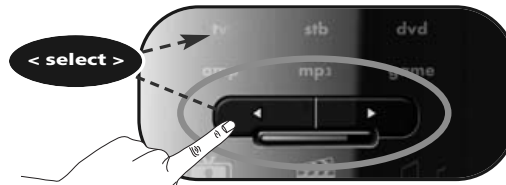

Search Method

1

Press and hold the **magic** key for 3 sec. --> The Blue ring will light up twice.

2

Select the corresponding device e.g. **tv**

3

Press **9 9 1**.

--> The Blue ring will light up twice.

4

Press **Power (***)**.

5

6

Press the **magic** key to save your settings --> The Blue ring will light up twice.

Congratulations! You should now be able to switch your device back ON and control your device successfully.

*** ATTENTION: If your original remote control did not have a Power key please press "play" instead at step 4. It should start playing your e.g. dvd/mp3 at step 5.