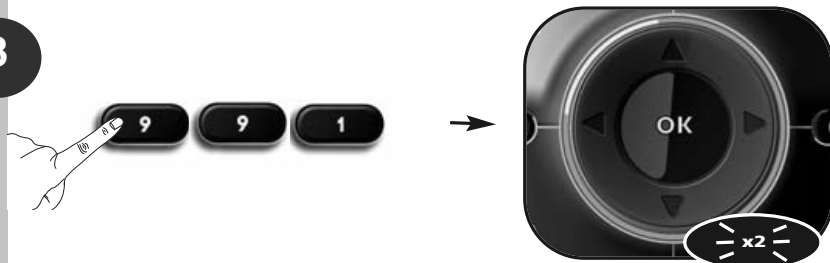

--> The Blue ring will light up twice.

5

If your device does NOT switch off?
--> Please repeat steps 1 - 5 trying the next code listed for your brand.

If NOT successful?
--> Try the Search Method.

Congratulations! You should now be able to switch your device back ON and control your device successfully.

**** ATTENTION: If your original remote control did not have a Power key please press "pause" instead at step 5. Please start a dvd/mp3 playing before performing Direct Code Set up.**

Search Method

1

Press and hold the **magic** key for 3 sec. --> The Blue ring will light up twice.

2

Select the corresponding device e.g. **tv**

3

Press **9 9 1**.

--> The Blue ring will light up twice.

4

Press **Power (***)**.

5

6

Press the **magic** key to save your settings --> The Blue ring will light up twice.

Congratulations! You should now be able to switch your device back ON and control your device successfully.

***** ATTENTION: If your original remote control did not have a Power key please press "play" instead at step 4. It should start playing your e.g. dvd/mp3 at step 5.**