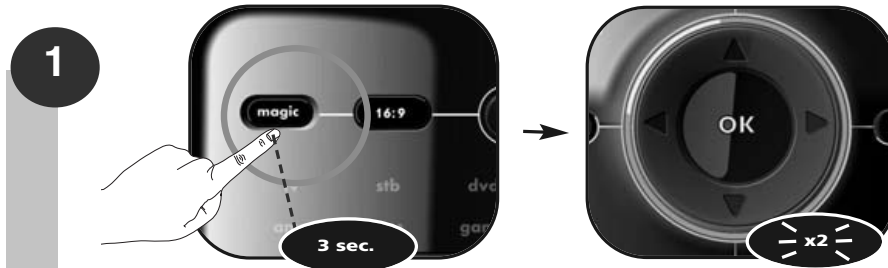

2

Select the corresponding device e.g. **tv**

3

Press **9 9 1**.

--> The Blue ring will light up twice.

4

Press **Power (***)**.

5

6

Press the **magic** key to save your settings --> The Blue ring will light up twice.

Congratulations! You should now be able to switch your device back ON and control your device successfully.

***** ATTENTION: If your original remote control did not have a Power key please press "play" instead at step 4. It should start playing your e.g. dvd/mp3 at step 5.**

Volume Control

This feature gives you the possibility to set the Volume (VOL+, VOL- and Mute) to always control a certain device (e.g. tv) independent of which device mode key (tv, stb, dvd, amp, mp3 or game) is selected.

In this example we will set Volume Control (VOL+, VOL- and Mute) to "tv volume":

Press and hold the **magic** key for 3 sec. --> The Blue ring will light up twice

Press **9 9 3**.

--> The Blue ring will light up twice