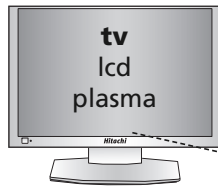

- **mce (media center) for Windows / Xbox**
- **text** (tv/stb-mode)

- **- / - -** multi digit entry
- **tv / dtv** (digital tv) AV input

- **16:9** (tv/stb-mode)
- **open/close / eject**
(dvd/amp-mode)

SmartControl

- watch tv
- watch movie
- listen to music

Press **Record** twice to start recording.

- **previous channel**
(tv/stb/dvd-mode)
- **repeat** (amp/mp3-mode)

- **back** (stb/dvd-mode)
- **text off** (tv/stb-mode)

- **pop up Menu** (dvd-mode)
- **subtitle** (tv/stb-mode)
- **X key** for Xbox-360

Direct Code Set Up

1

Find the code for your device in the Code List. Codes are listed by device type and brand name. The most popular code is listed first. Make sure your device is switched ON (not on standby)