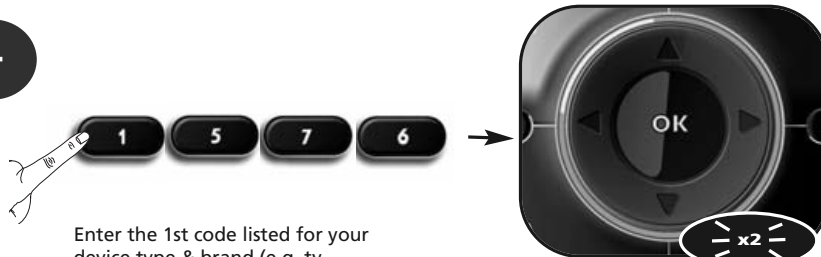

2

Press and hold the **magic** key for 3 sec. --> The Blue ring will light up twice.

3

Select the corresponding device e.g. **tv**

4

Enter the 1st code listed for your device type & brand (e.g. tv
Hitachi = **1576**)

--> The Blue ring will light up twice.

5

If your device does NOT switch off?
--> Please repeat steps 1 - 5 trying the next code listed for your brand.

If NOT successful?
--> Try the Search Method.

Congratulations! You should now be able to switch your device back ON and control your device successfully.

**** ATTENTION: If your original remote control did not have a Power key please press "pause" instead at step 5. Please start a dvd/mp3 playing before performing Direct Code Set up.**

Search Method

1

Press and hold the **magic** key for 3 sec. --> The Blue ring will light up twice.