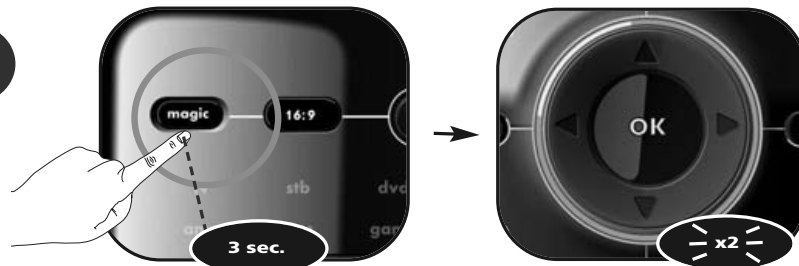

- **pop up Menu** (dvd-mode)
- **subtitle** (tv/stb-mode)
- **X key** for Xbox-360

Direct Code Set Up

1

Find the code for your device in the Code List. Codes are listed by device type and brand name. The most popular code is listed first. Make sure your device is switched ON (not on standby)

2

Press and hold the **magic** key for 3 sec. --> The Blue ring will light up twice.

3

Select the corresponding device e.g. **tv**

4

Enter the 1st code listed for your device type & brand (e.g. tv
Hitachi = **1576**)