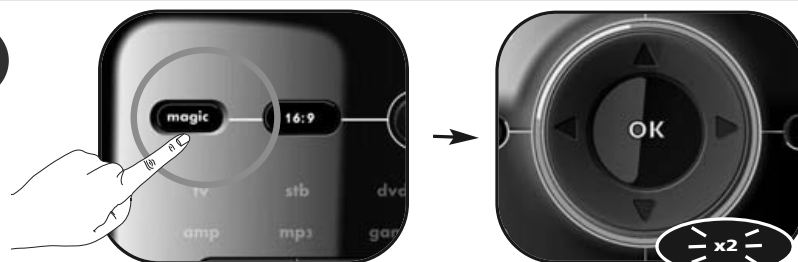

**** ATTENTION: If your original remote control did not have a Power key please press "pause" instead at step 5. Please start a dvd/mp3 playing before performing Direct Code Set up.**

Search Method

1

Press and hold the **magic** key for 3 sec. --> The Blue ring will light up twice.

2

Select the corresponding device e.g. **tv**

3

Press **9 9 1**.

--> The Blue ring will light up twice.

4

Press **Power (***)**.

5

6

Press the **magic** key to save your settings --> The Blue ring will light up twice.

Congratulations! You should now be able to switch your device back ON and control your device successfully.

***** ATTENTION: If your original remote control did not have a Power key please press "play" instead at step 4. It should start playing your e.g. dvd/mp3 at step 5.**