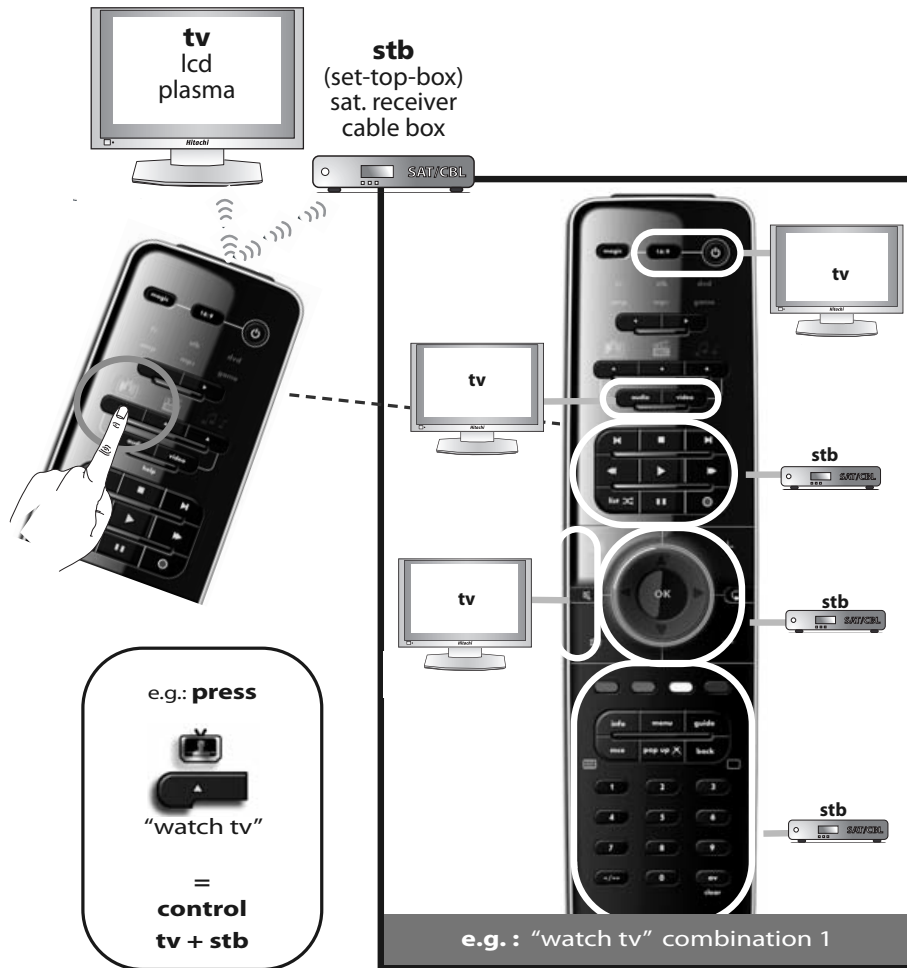

ONE FOR ALL SmartControl

By now you probably have set up the ONE FOR ALL remote to control all (or most of) your devices. Wouldn't it be convenient if you wouldn't have to select a device type all the time. You can make this possible with ONE FOR ALL SmartControl™. SmartControl enables you to control up to 3 devices simultaneously (e.g control tv + stb simultaneously).

SmartControl settings (pre-programmed)

“watch tv” settings

(combination **1**) = control **tv + stb**
 (combination **2**) = control **tv + stb + amp**
 (combination **3**) = control **tv + amp**

“watch movie” settings

(combination **1**) = control **tv + dvd**
 (combination **2**) = control **tv + dvd + amp**
 (combination **3**) = control **tv + game**
 (combination **4**) = control **tv + game + amp**

“listen to music” settings

(combination **1**) = control **amp + mp3**
 (combination **2**) = control **amp + dvd**
 (combination **3**) = control **amp + game**

(Please find the corresponding keypad screens on page 6 – 11)

In the example below we have activated “watch tv - combination 1”. The keypad configuration will be as shown below.