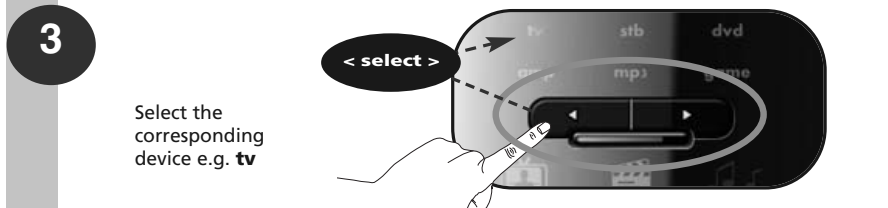

In this example we will set Volume Control (VOL+, VOL- and Mute) to "tv volume":

Press and hold the **magic** key for 3 sec. --> The Blue ring will light up twice

Press **9 9 3**.

--> The Blue ring will light up twice

Select the corresponding device e.g. **tv**

Press the **magic** key to save your settings --> The Blue ring will light up twice

Now you have set the Volume Control to "tv volume". The VOL+, VOL- and Mute keys will always control "tv volume" independent which device mode key (tv, stb, dvd, amp, mp3 or game) is selected.