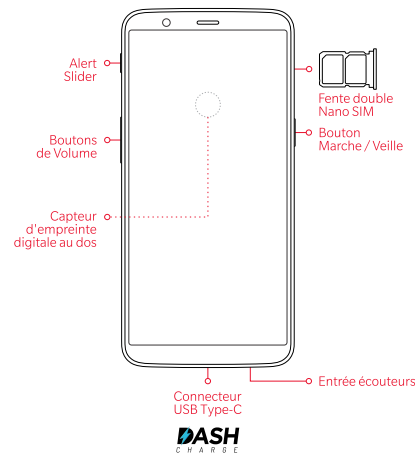

OnePlus 5⁺

Bienvenue

Bienvenue dans la famille OnePlus! Nous sommes ravis que vous ayez choisi OnePlus. Ce guide vous aidera à tirer le meilleur parti de votre nouvel appareil. Merci de lire attentivement ce manuel de démarrage rapide pour assurer une utilisation sûre et correcte.

Obtenir de l'aide

Informations réglementaires

Les informations réglementaires peuvent être trouvées sur votre appareil en accédant à la section "À propos du téléphone" présente dans le menu "Paramètres".

Valeurs du DAS

Apprendre encore plus

Pour plus d'informations, téléchargez le guide complet: oneplus.net/manual.