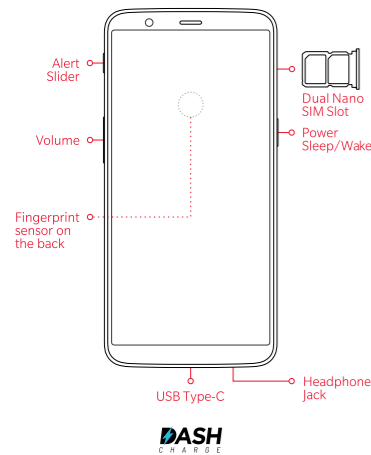

OnePlus 5⁺

Welcome

Get Support

Please visit the oneplus.net/privacy-and-legal page to find more information on our warranty and return policy. You can also reach out to OnePlus Customer Support by visiting oneplus.net/support.

Regulatory Information

SAR Values

Learn More

For more information, please download the complete guide on oneplus.net/manual.