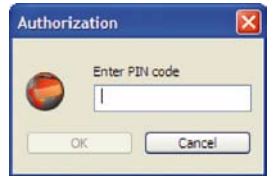

Start up your computer and insert the iCON 031 in a free USB slot of your computer.

- 3 Install Software & Drivers

Software and driver installation will start up automatically. An installer window will open: Installation will then commence.

When the "Installation Completed" screen appears, click "Finish" and you are ready to connect to the internet.

CONNECTING TO THE INTERNET

- 1 Start up your computer and insert the iCON 031 with an installed SIM card in a free USB slot of your computer.

2 Enter your SIM pincode

(not necessary if you disabled the pincode on your SIM card)

3 Connecting:

You are now ready to connect to the Internet by using the GlobeTrotter Connect application in the system tooltray: Simply double-click on it to fully open the application and then click 'connect'

Remark: It might be that you have to enter connection settings or choose an operator profile manually. Please consult the software user guide for more details on this.

STATUS INDICATOR

LED status	Meaning of LED Status
• Off	i/CON 031 not powered
• Triple blink	Power Up, Network Scan or PIN required
• Double blink	Ready to connect to 2G or EDGE networks
• Single blink	Connected
• Blinks fast	A problem occurred. Problem causes can be checked in the user manual or simply disconnect and reconnect the i/CON 031 to the computer.