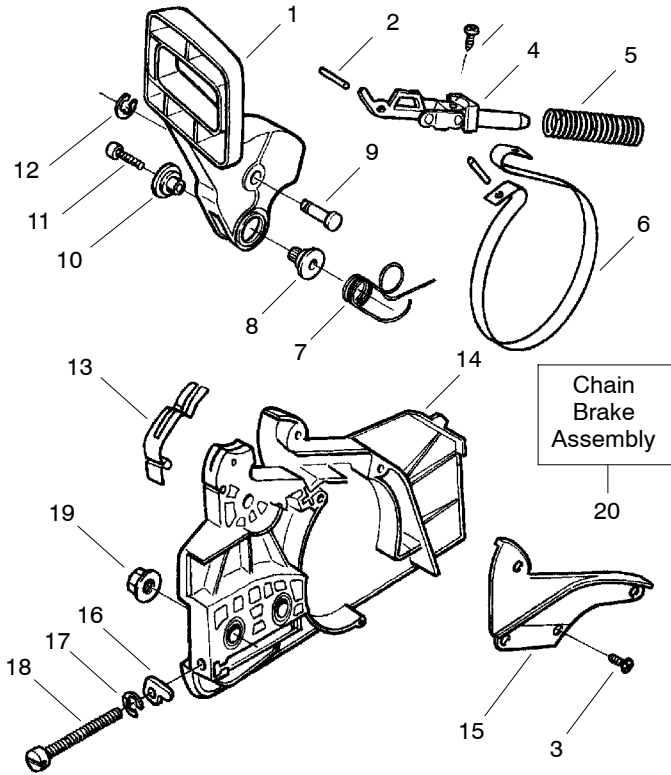

↙ = NEW PART NUMBER FOR THIS IPL

★ = REFER TO THE SERVICE REFERENCE INDICATED FOR MORE INFORMATION. (LOCATED AT END OF IPL)

Carburetor Assembly – WT-391 – #530069722

Ref.	Part No.	Description
1.	530038479	Limiter Cap – High
2.	530038478	Limiter Cap – Low
3.	530069826	Carburetor Repair Kit (KIT= Indicates Contents) & Includes Limiter Caps
4.	530069844	Gasket/Diaphragm Kit (● = Indicates Contents)

Ref.	Part No.	Description
1.	530071347	Actuating Lever
2.	530015913	Spring Pin
3.	530015911	Screw
4.	530054741	Front & Rear Link Ass'y.
5.	530016237	Spring Compression
6.	530052232	Brake Band
7.	530015910	Handguard Spring
8.	530056531	Journal-Right
9.	530029879	Pivot Pin
10.	530029881	Journal-Left
11.	530016384	Screw
12.	530038593	Retainer
13.	530029878	Position Spring
14.	530054744	Clutch Cover
15.	530038679	Chain Brake Cover
16.	530015826	Bar Adjusting Pin
17.	530038593	Retainer
18.	530016110	Screw-Bar Adjusting
19.	530015917	Nut
20.	545139901	Chain Brake Assembly