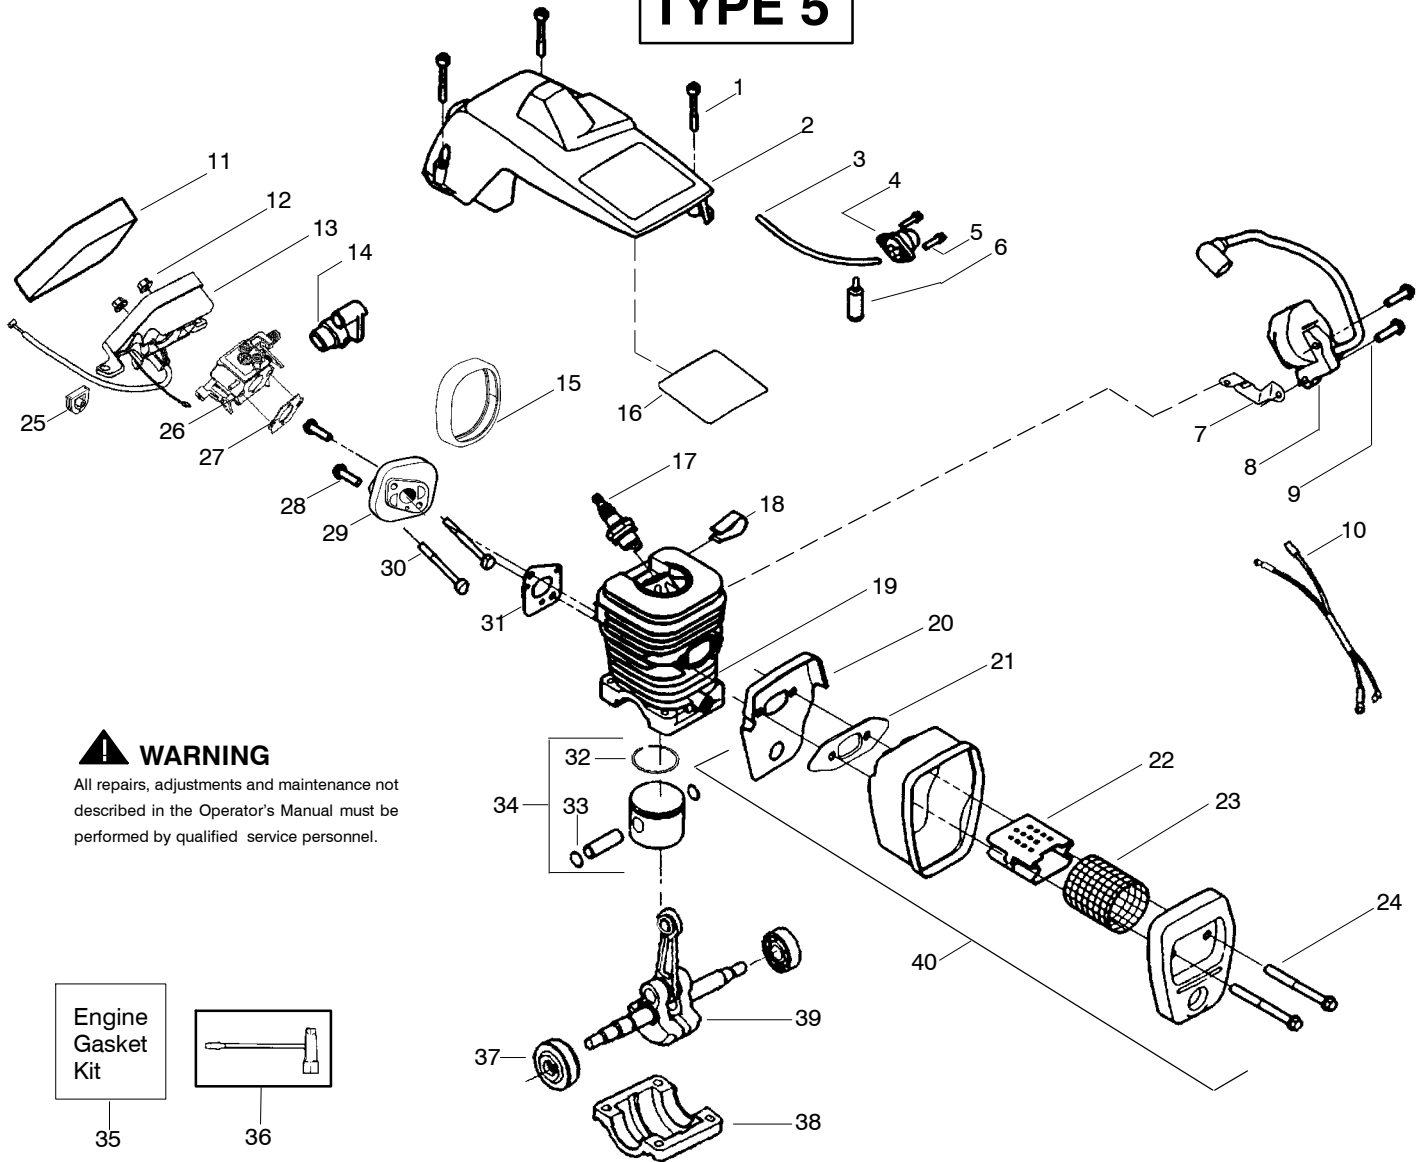

TYPE 5

⚠ WARNING

All repairs, adjustments and maintenance not described in the Operator's Manual must be performed by qualified service personnel.

Engine Gasket Kit

35

36

Ref.	Part No.	Description	Ref.	Part No.	Description	Ref.	Part No.	Description
1.	530016153	Screw	19.	530012550	Cylinder	35.	530069608	Kit - Engine Gasket (Incl. 21, 27 & 31)
2.	530055638	Assy - Cylinder Shield (includes # 16)	20.	530049870	Backplate - Muffler	36.	530031135	Scrench
3.	530069247	Kit - Fuel Line (Small)	21.	530069608	Gasket - Muffler (kit)	37.	530056363	Assy - Seal & Bearing
4.	530071835	Kit - Purge Bulb (incl. #5)	22.	530037813	Diffuser - Muffler	38.	530037935	Cap - Crankcase
5.	530015780	Screw	23.	530036103	Screen - Spark	39.	530047062	Assy - Crankshaft
6.	530095646	Assy - Fuel Pick-up	24.	530016132	Bolt - Muffler	40.	530047207	Assy - Muffler (Incl. 20 - 24)
7.	530047442	Strap - Ground	25.	530047631	Grommet - Throttle Cable	Not Shown		
8.	530039198	Ignition Module	26.	---	Kit - Carburetor	---	---	Manuals
9.	530015814	Screw	27.	530069608	Gasket - Carb. (kit)	545123554	---	(Scan)
10.	530057475	Assy - Wire Harness	28.	530016386	Screw	545123553	---	(Euro I)
11.	530037793	Foam - Air Filter	29.	530049700	Carb. Adapter	545123552	---	(Euro II)
12.	530016101	Nut	30.	530016187	Screw	545123551	---	(Euro III)
13.	530057702	Assy - Air Box	31.	530069608	Gasket - Adaptor (kit)	545123548	---	(Euro IV)
14.	530035526	Grommet - Carb Adjust	32.	530038729	Ring - Piston	545123549	---	(Euro V)
15.	530054144	Seal - Carb Adapter	33.	530015697	Retainer - Piston Pin	545123555	---	(Turkish)
16.	530055698	Reflector - Heat	34.	530071408	Kit - Piston (Incl. 32 & 33)	545123550	---	(Russian)
17.	952030150	Spark Plug (RCJ - 7Y)						
18.	530016136	Clip - High Tension Lead						

↙ = NEW PART NUMBER FOR THIS IPL

★ = REFER TO THE SERVICE REFERENCE INDICATED FOR MORE INFORMATION. (LOCATED AT END OF IPL)