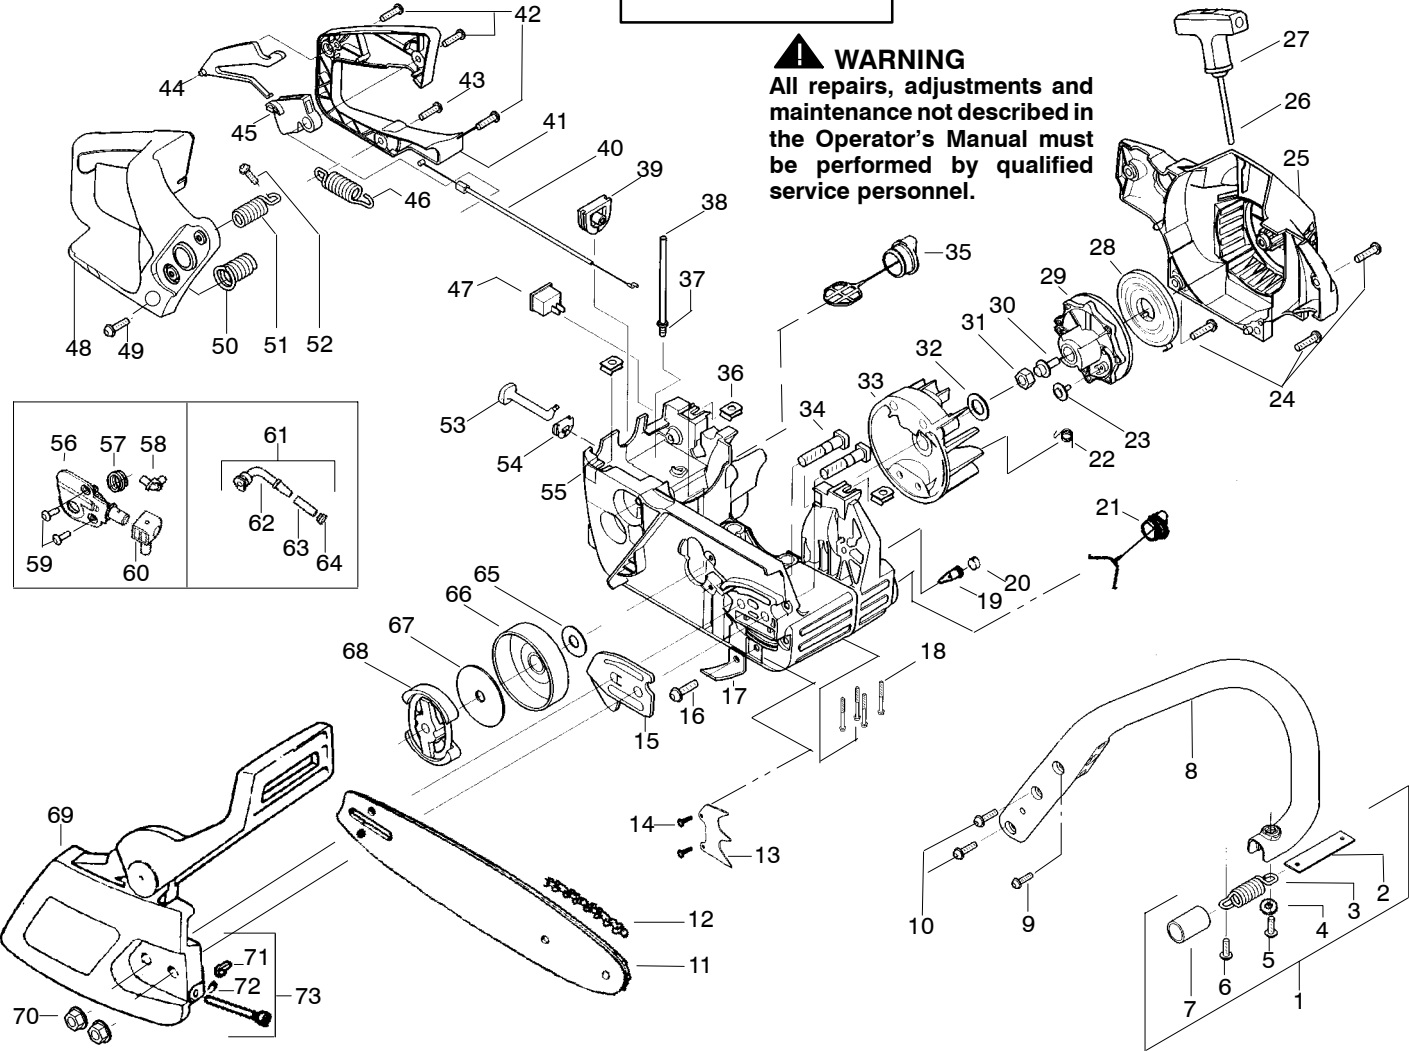

TYPE 1-4

⚠ WARNING
All repairs, adjustments and maintenance not described in the Operator's Manual must be performed by qualified service personnel.

Ref.	Part No.	Description	Ref.	Part No.	Description	Ref.	Part No.	Description
1.	530047963	Assy. - Isolator	27.	530056402	Handle - Starter	53.	530047605	Knob - Choke
2.	530047608	Strap - Limiter	28.	530027531	Spring - Recoil	54.	530049005	Grommet - Knob
3.	530042082	Spring - Isolator	29.	530037817	Pulley - Starter	55.	530056596	Assy - Chassis (incl. 19 - 21, 34 - 36)
4.	530015123	Washer	30.	530015920	Screw	56.	530071259	Kit - Oil Pump (Incls. 57, 58, 60)
5.	530016018	Screw	31.	530016134	Nut - Flywheel	57.	530037820	Gear - Worm Spring
6.	530015843	Screw	32.	530015127	Washer - Flywheel	58.	530049477	Elbow - Oil Pickup
7.	530036142	Sleeve - AV Spring	33.	530039209	Assy - Flywheel	59.	530016064	Screw
8.	530047583	Handle - Front	34.	530016133	Bolt - Bar	60.	530019206	Seal Block
9.	530015940	Screw	35.	530047192	Assy - Fuel Cap	61.	530047663	Assy - Oil Pickup (Incl. 62 - 64)
10.	530015814	Screw	36.	530015922	Nut - "U" - Type	62.	530038373	Pick-up Oiler
11.	---	Bar	37.	530023877	Fitting - fuel line	63.	530037821	Filter - Oil
12.	---	Chain	38.	530069216	Kit - Fuel line (large)	64.	530030189	Plug - Oil Filter
13.	530014381	Kit - Assy Spike (incl. 14)	39.	530047631	Grommet - Cable	65.	530015907	Washer - Thrust
14.	530015805	Screw	40.	530047602	Cable - Throttle	66.	530047061	Assy. - Clutch Drum w/bearing
15.	530038238	Plate - Bar Mounting	41.	530047581	Cover - Rear Handle	67.	530015611	Washer - Clutch
16.	530015814	Screw	42.	530015906	Screw	68.	530014949	Assy. Clutch
17.	530029850	Chain Catcher	43.	530015886	Screw	69.	530054739	Assy - Chain Brake
18.	530016132	Screw	44.	530036098	Lockout - Throttle	70.	530015917	Nut - Bar Mounting
19.	530026119	Check Valve	45.	530036097	Trigger - Throttle	71.	530015826	Pin - Retainer
20.	530038264	Plug - Bronze Vent	46.	530042082	Spring	72.	530038593	Retainer
21.	530010846	Assy - Oil Cap	47.	530069572	Kit - Switch	73.	530069611	Kit - Bar Adjust
22.	530023817	Spring - Starter Dog	48.	530047582	Handle - Rear			
23.	530016080	Screw	49.	530015814	Screw			
24.	530015892	Screw	50.	530053274	Assy. Isolator - lower			
25.	530049335	Housing - Fan	51.	530071385	Kit - Isolator (Upper)			
26.	530069232	Kit - Rope	52.	530015875	Screw			