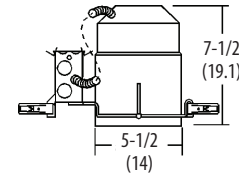

Note: Specifications subject to change without notice.

Catalog Number
Notes
Type

5" LED Housing

L5LED T24

LED
IC/Non-IC
New Construction

Specifications

Height: 7-1/2 (19.1)

Length: 13-1/2 (34.3)

Width: 12-3/8 (13.4)

Ceiling cutout: 5-1/2 (14)

All dimensions are inches (centimeters) unless otherwise indicated.

ORDERING INFORMATION

For shortest lead times, configure product using **bolded options**.