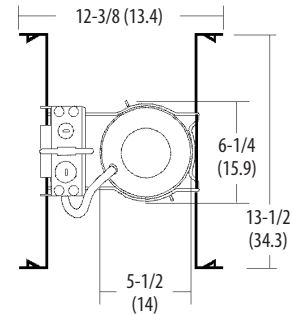

Note: Specifications subject to change without notice.

Catalog Number
Notes
Type

5" LED Housing

L5LED T24

LED
IC/Non-IC
New Construction

Specifications

Height: 7-1/2 (19.1)

Length: 13-1/2 (34.3)

Width: 12-3/8 (13.4)

Ceiling cutout: 5-1/2 (14)

All dimensions are inches (centimeters) unless otherwise indicated.

ORDERING INFORMATION

For shortest lead times, configure product using **bolded options**.