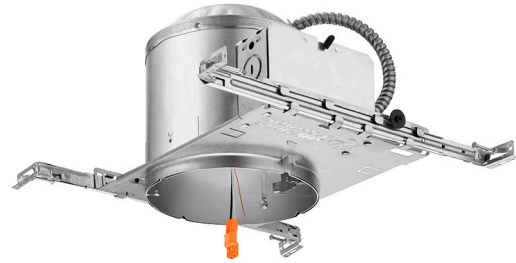

Aluminum housing with galvanized steel pan.

Galvanized bar hangers span up to 24" o.c. and feature stepped shank nail and positioning guide with integral T-bar locks. Two locking screws hold fixture in position.

Galvanized steel junction box with four built in romex clamps; five 1/2" and two 3/4" knockouts with slots for pryout. Rated for through branch wiring.

Maximum 4 (2in 2out) No 12 AWG conductors. Rated for 90° C.

Vertical adjustment of housing allows for flush mounting with ceiling face.

Suitable for ceilings up to 1-1/2" thick.

LISTINGS — UL Listed to US and Canadian safety standards. Damp location listing (See trim selection for wet location listing).

Note: Specifications subject to change without notice.

Catalog Number
Notes
Type

5" LED Housing

L5LED T24

LED
IC/Non-IC
New Construction

Specifications

Height: 7-1/2 (19.1)

Length: 13-1/2 (34.3)