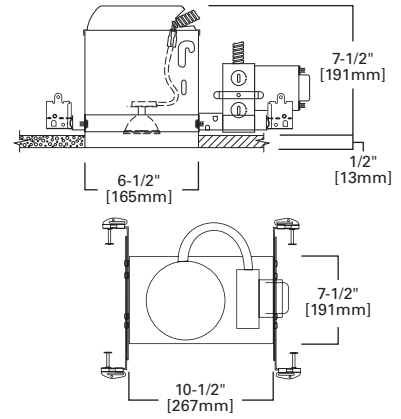

ORDERING INFORMATION: ORDER HOUSING AND TRIMS SEPARATELY^A

SAMPLE NUMBER: H7LVTCP - 2416W

Housing	Trims	Accessories
H7LVTCP=6" Aperture, New Construction, Non-IC, Chicago Plenum Rated, 120V/277V Dual-tap Input, Low Voltage 12V MR16 and PAR36	Adjustables 2417 Low Voltage Eyeball with Baffle - 30° Tilt, 75W 12V MR16, OD: 8" [203mm] 2417BA=White Trim with White Eyeball and Black Baffle 2417W=White Trim with White Eyeball and White Baffle Low Voltage 2412 Low Voltage Adjustable Spot - 30° Tilt, 75W 12V MR16, OD: 7-1/4" [184mm] 2412P=White Trim with Black Baffle and Lampholder 2412W=White Trim with White Baffle and Lampholder 2416 Low Voltage Specular Reflector and Baffles - 30° Tilt, 75W 12V MR16, OD: 7-1/4" [184mm] 2416BA=White Trim with Black Baffle 2416C=White Trim with Clear Specular Reflector 2416W=White Trim with White Baffle 2450 Low Voltage Slot Aperture - 30° Tilt, 75W 12V MR16, OD: 8" [203mm] 2450P=White Slot Aperture Trim 2475 Low Voltage Adjustable Accent - 30° Tilt, 75W 12V PAR36, OD: 7-1/4" [184mm] 2475P=White Trim with Black Baffle 2475W=White Trim with White Baffle 2479 Low Voltage Pinhole Trim, 75W 12V MR16, OD: 8" [203mm] 2479P=White Trim with Black Baffle 2479W=White Trim with White Baffle	Designer Trim Rings See accessories section for compatible trims. TRM6C=Chrome TRM6MB=Black Metal TRM6P=White Metal TRM6SN=Satin Nickel TRM6TBZ=Tuscan Bronze TRM7MB=Black Plastic Filters and Lenses: The following filters and lenses can be substituted for the cover glass supplied for use with MR16 lamps. L110N=Diffuse Sandblasted Lens, Provides an Even Beam Spread from MR16 lamps (Especially Useful in Wall Washing) L111=Soft Focus Textured Lens L112=Red Gel Filter L113=Prismatic Lens L114=UV Filter L115=Linear Spread Lens L120=Red L121=Amber L122=Yellow L123=Green L124=Daylight L125=Blue L127=Cosmetic Color Filters L130=Yellow L131=Amber Gel Filter Oversize Trim Rings For use when ceiling opening is cut too large. See accessories section for compatible trims. OT400P=6" I.D. x 9-1/4" O.D., Oversized White Metal Trim Ring (May be used behind standard Halo trims rings.) OT403P=6" I.D. x 8" O.D. Oversized White Plastic Trim Ring

NOTES: ^A Trim cover glass may be substituted with optional color or optical lens media. See accessories.