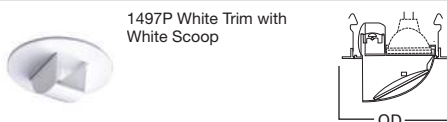

1497 Low Voltage Adjustable Mirror 90° Tilt

1497P White Trim with White Scoop

HOUSING / LAMP:

H1499ICAT: 50W 12V MR16
H1499RTAT: 50W 12V MR16
H1499T75: 75W 12V MR16
H1499TAT: 50W 12V MR16
H1499TCP: 50W 12V MR16

DIMENSIONS: OD: 5-1/16" [129mm]