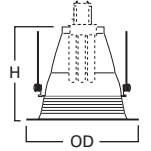

406 Baffle

- 406WWB White Baffle with White Reflector and Torsion Springs
- 406WB White Baffle with Clear Specular Reflector and Torsion Springs
- 406BA Black Baffle with Clear Specular Reflector and Torsion Springs