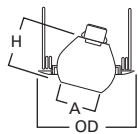

HOUSING / LAMP:

H724ICAT / H724ICATL: 13W GU24 CFL Spiral (CF13/GU24), 15W GU24 CFL R30 Reflector (CF15/27/R30/GU24)
H724RICAT / H724RICATL: 13W GU24 CFL Spiral (CF13/GU24), 15W GU24 CFL R30 Reflector (CF15/27/R30/GU24)

DIMENSIONS: Height: 4-1/8" [105mm]; Aperture: 3-15/16" [100mm]; OD: 8" [203mm]