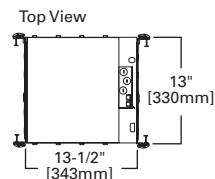

ORDERING INFORMATION: ORDER HOUSING AND TRIMS SEPARATELY^A

SAMPLE NUMBER: H36ICAT - 3003WHWB