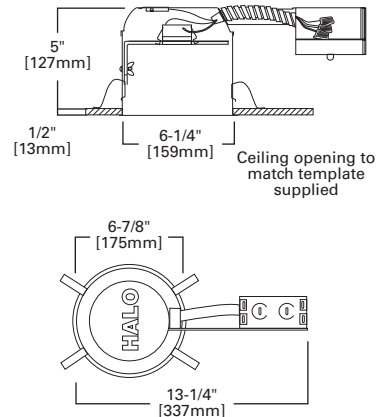

ORDERING INFORMATION: ORDER HOUSING AND TRIMS SEPARATELY¹

SAMPLE NUMBER: H27RICT - 310W

Housing

H27RICT=6" Aperture, Remodel, IC, Shallow Ceiling, 120V Line Voltage

Trims

Adjustables

420 Regressed Eyeball - 30° Tilt, 50W PAR30, 50W PAR30L, 60W BR30, OD: 7-1/4" [184mm]
420P=White Trim with White Eyeball and Black Baffle
420PB=Polished Brass Trim with Polished Brass Eyeball and Black Baffle
420W=White Trim with White Eyeball and White Baffle

74 Eyeball - 30° Tilt, 75W PAR30, OD: 8" [203mm]
74P=White Trim and Eyeball

77 Adjustable Eyeball - 30° Tilt, 50W PAR20, 75W R20, OD: 8" [203mm]
77P=White Trim with White Eyeball

78 Eyeball - 30° Tilt, 65W BR30, 75W PAR30L, 75W R30, OD: 8" [203mm]
78B=Satin Brass Trim with Satin Brass Eyeball
78P=White Trim with White Eyeball
78PAT=White Trim with White Eyeball - AIR-TITE™ Trim
78PB=Polished Brass Trim with Polished Brass Eyeball
78SN=Satin Nickel Trim with Satin Nickel Eyeball
78TBZ=Tuscan Bronze Trim with Tuscan Bronze Eyeball

90 Double Bubble Adjustable - 60°Tilt, 150W PAR38, OD: 8" [203mm]
90P=White Trim and Eyeball

Baffles

310 Coilex® Baffle, 50W PAR30, 65W BR30, 75W PAR30L, 310W, P, SN, TBZ - OD: 7-1/4" [184mm], 310WG, PG - OD: 8" [203mm]
310P=White Trim with Black Coilex® Baffle
310PG=Wide White Trim Ring with Black Coilex® Baffle
310SN=Satin Nickel Trim with Black Coilex® Baffle
310TBZ=Tuscan Bronze Trim with Black Coilex® Baffle
310W=White Trim with White Coilex® Baffle
310WG=Wide White Trim Ring with White Coilex® Baffle

312 Coilex® Baffle, 50W PAR30, 65W BR30, OD: 7-1/4" [184mm]
312P=White Trim with Black Baffle
312W=White Trim with White Baffle

353 Metal Baffle, 50W PAR30, 65W BR30, 75W PAR30L, OD: 7-1/4" [184mm]
353SN=Satin Nickel Trim with Satin Nickel Baffle
353TBZ=Tuscan Bronze Trim with Tuscan Bronze Baffle

Accessories

Designer Trim Rings¹

- TRM6C=Chrome
- TRM6MB=Black Metal
- TRM6P=White Metal
- TRM6SN=Satin Nickel
- TRM6TBZ=Tuscan Bronze
- TRM7MB=Black Plastic

Lenses and Diffusers

170 Albalite Lens with Reflector, 40W A19, OD: 8" [203mm]
170P=White Trim with Frosted Albalite Glass Lens
170PS=White Trim with Frosted Albalite Glass Lens, Wet Location Listed and AIR-TITE™

171 Drop Opal Lens with Reflector, 40W A19, OD: 8" [203mm]
171P=White Trim with Drop Opal Glass Lens
171PS=White Trim with Drop Opal Glass Lens, Wet Location Listed and AIR-TITE™

172 Dome Lens with Reflector, 50W PAR30, 60W A19, OD: 7-3/4" [197mm]
172PS=White Trim with Frosted Glass Dome, Wet Location Listed and AIR-TITE™
172SNS=Satin Nickel Trim with Frosted Glass Dome, Wet Location Listed and AIR-TITE™
172TBZS=Tuscan Bronze Trim with Frosted Glass Dome, Wet Location Listed and AIR-TITE™

Open

300 Open Trim with Socket Support, 60W BR30, 75W PAR30, OD: 7-1/4" [184mm]
300P=White Trim Ring
300SN=Satin Nickel Trim Ring
300TBZ=Tuscan Bronze Trim Ring

328 White Splay Trim, 50W PAR30, 65W BR30, 75W PAR30L, OD: 7-3/4" [197mm]
328P=White Splay Trim

Reflectors