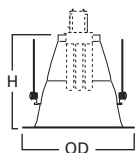

HOUSING / LAMP:

- H280E: 18W TTT/18W DTT
- H280EEM: 18W TTT/18W DTT
- H280EICAT: 18W TTT/18W DTT
- H280EL: 18W TTT/18W DTT
- H280ELICAT: 18W TTT/18W DTT
- H283E: 18W TTT/18W DTT
- H283EL: 18W TTT/18W DTT
- H285E: 26W TTT/26W DTT
- H285EEM: 26W TTT/26W DTT
- H285EEML: 26W TTT/26W DTT
- H285EICAT: 26W TTT/26W DTT
- H285EL: 26W TTT/26W DTT
- H285ELICAT: 26W TTT/26W DTT
- H287E: 26W TTT/26W DTT
- H287EL: 26W TTT/26W DTT

DIMENSIONS: Height: 6-9/16" [167mm]; OD: 7-1/4" [184mm]