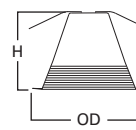

ERT713

HOUSING / LAMP:

EI700U: 60W A19, 75W PAR30, 75W PAR30L, 85W BR30, 120W BR40
EI700UAT: 60W A19, 75W PAR30, 75W PAR30L, 85W BR30, 120W BR40

DIMENSIONS: Height: 5" [127mm]; OD: 7-1/4" [184mm]