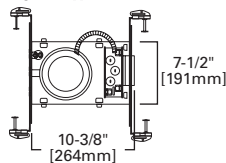

TOP VIEW

H571ICAT

ORDERING INFORMATION: ORDER HOUSING AND TRIMS SEPARATELY^Δ

SAMPLE NUMBER: H571ICAT - 5016W

Housing	Trims	Accessories
H571ICAT=5" Aperture, New Construction, IC AIR-TITE™, 18W Compact Fluorescent	Baffles 5016 Coilex® Baffle with Reflector and Torsion Springs, 18W DTT or 18W TTT, OD: 6-3/8" [162mm] 5016P=White Trim with Black Baffle 5016W=White Trim with White Baffle ERT513 Metal Baffle, 18W DTT or 18W TTT, OD: 6-1/2" [165mm] ERT513=Gloss White Trim with Black Metal Baffle ERT513TS=Gloss White Trim with Black Metal Baffle and Torsion Springs ERT513WHT=Gloss White Trim with White Metal Baffle ERT513WHHTS=Gloss White Trim with White Metal Baffle and Torsion Springs Lenses and Diffusers 5054 Dome Lens Showerlight, 18W DTT or 18W TTT, OD: 6-3/8" [162mm] 5054PS=White Trim Rings Frost Glass Dome Lens Showerlight 5054SNS=Satin Nickel Trim Rings Frost Glass Dome Lens Showerlight 5054TBZ=Tuscan Bronze Trim Rings Frost Glass Dome Lens Showerlight ERT552 Fresnel Lens Showerlight, 18W DTT or 18W TTT, OD: 6-1/2" [165mm] ERT552=White Trim with Fresnel Glass Lens Reflectors 5021 Full Reflector, 18W DTT or 18W TTT, OD: 6-3/8" [162mm] 5021H=White Trim with Haze Reflector 5021RG=White Trim with Residential Gold Reflector 5021SC=White Trim with Specular Clear Reflector 5021SN=Satin Nickel Trim with Satin Nickel Reflector 5021TBZ=Tuscan Bronze Trim with Tuscan Bronze Reflector Showerlight 5051 Frosted Lens Showerlight, 18W DTT or 18W TTT, OD: 6-7/16" [164mm] 5051PS=White Trim with Frost Glass Lens Wall Wash 5030 Wall Wash with Baffle, 18W DTT or 18W TTT, OD: 6-1/4" [159mm] 5030P=White Trim and Eyelid with Black Baffle 5030W=White Trim and Eyelid with White Baffle	Oversized Trim Ring OT500P=Oversize Trim Ring for "Straight Precision" Sided Halo H5 50xx Family Trims

NOTES: Δ Not to be used in direct contact with spray foam insulation. Δ UL/cUL Listed for Wet Location with select trims. Δ TTT = Triple Twin Tube Compact Fluorescent Lamp. Δ DTT = Double Twin Tube Compact Fluorescent Lamp.