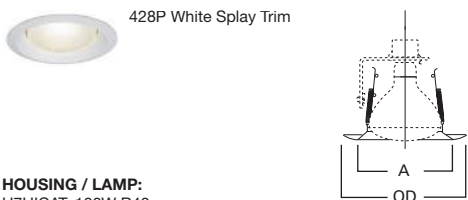

428 White Splay Trim

HOUSING / LAMP:
H7UICAT: 100W R40
H7UICT: 100W R40

DIMENSIONS: Aperture: 3-7/8" [98mm];
OD: 7-3/4" [197mm]