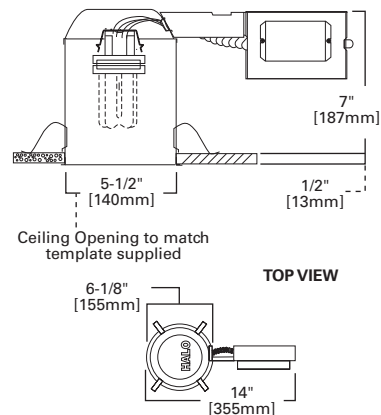

ORDERING INFORMATION: ORDER HOUSING AND TRIMS SEPARATELY^A

SAMPLE NUMBER: H571RICAT - 5016W

Housing	Trims	Accessories
H571RICAT=5" Aperture, Remodel, IC AIR-TITE™, Compact Fluorescent, 18W CFL	Baffles 5016 Coilex® Baffle with Reflector and Torsion Springs, 18W DTT or 18W TTT, OD: 6-3/8" [162mm] 5016P=White Trim with Black Baffle 5016W=White Trim with White Baffle ERT513 Metal Baffle, 18W DTT or 18W TTT, OD: 6-1/2" [165mm] ERT513=Gloss White Trim with Black Metal Baffle ERT513TS=Gloss White Trim with Black Metal Baffle and Torsion Springs ERT513WHT=Gloss White Trim with White Metal Baffle ERT513WHTT=Gloss White Trim with White Metal Baffle and Torsion Springs Lenses and Diffusers 5054 Dome Lens Showerlight, 18W DTT or 18W TTT, OD: 6-3/8" [162mm] 5054PS=White Trim Rings Frost Glass Dome Lens Showerlight 5054SNS=Satin Nickel Trim Rings Frost Glass Dome Lens Showerlight 5054TBZ=Tuscan Bronze Trim Rings Frost Glass Dome Lens Showerlight ERT552 Fresnel Lens Showerlight, 18W DTT or 18W TTT, OD: 6-1/2" [165mm] ERT552=White Trim with Fresnel Glass Lens Reflectors 5021 Full Reflector, 18W DTT or 18W TTT, OD: 6-3/8" [162mm] 5021H=White Trim with Haze Reflector 5021RG=White Trim with Residential Gold Reflector 5021SC=White Trim with Specular Clear Reflector 5021SN=Satin Nickel Trim with Satin Nickel Reflector 5021TBZ=Tuscan Bronze Trim with Tuscan Bronze Reflector Showerlight 5051 Frosted Lens Showerlight, 18W DTT or 18W TTT, OD: 6-7/16" [164mm] 5051PS=White Trim with Frost Glass Lens Wall Wash 5030 Wall Wash with Baffle, 18W DTT or 18W TTT, OD: 6-1/4" [159mm] 5030P=White Trim and Eyelid with Black Baffle 5030W=White Trim and Eyelid with White Baffle	Oversized Trim Ring OT500P=Oversize Trim Ring for "Straight Precision" Sided Halo H5 50xx Family Trims

NOTES: ^A Not to be used in direct contact with spray foam insulation. ^Δ UL/cUL Listed for Wet Location with select trims. ^Δ TTT = Triple Twin Tube Compact Fluorescent Lamp. ^Δ DTT = Double Twin Tube Compact Fluorescent Lamp.