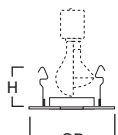

DIMENSIONS: Height: 2-5/8" [67mm], OD: 5-1/16" [129mm]

990 4" Pinhole Trim

990P White Pinhole Trim

990SN Satin Nickel Pinhole Trim

990TBZ Tuscan Bronze Pinhole Trim

HOUSING / LAMP:

H99RTAT: 40W A19, 40W R16, 50W PAR20, 50W R20
H99TAT: 40W A19, 40W R16, 50W PAR20, 50W R20