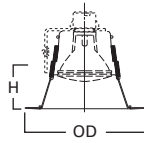

HOUSING / LAMP:

EI700U: 75W PAR30, 75W PAR30L, 85W BR30, 90W BR40, 100W R30, 100W R40, 100W PAR38
EI700UAT: 75W PAR30, 75W PAR30L, 85W BR30, 90W BR40, 100W R30, 100W R40, 100W PAR38

DIMENSIONS: Height: 2-7/8" [73mm]; OD: 7-1/4" [184mm]