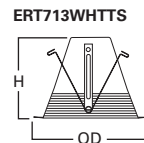

HOUSING / LAMP:

EI700: 40W A19, 65W BR30, 75W R30, 75W PAR30, 75W PAR30L, 90W BR40
EI700AT: 40W A19, 65W BR30, 75W R30, 75W PAR30, 75W PAR30L, 90W BR40
EI700ATNB: 40W A19, 65W BR30, 75W R30, 75W PAR30, 75W PAR30L, 90W BR40
EI700NB: 40W A19, 65W BR30, 75W R30, 75W PAR30, 75W PAR30L, 90W BR40
EI700R: 40W A19, 65W BR30, 75W R30, 75W PAR30, 75W PAR30L, 90W BR40
EI700RAT: 40W A19, 65W BR30, 75W R30, 75W PAR30, 75W PAR30L, 90W BR40

DIMENSIONS: Height: 5-3/8" [136mm]; OD: 7-1/4" [184mm]