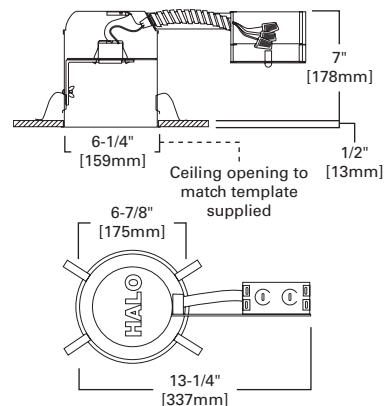

ORDERING INFORMATION: ORDER HOUSING AND TRIMS SEPARATELY^Δ

SAMPLE NUMBER: H7RICAT - 310W

Housing

H7RICAT=6" Aperture, Remodel, IC AIR-TITE™, 120V Line Voltage

Trims

Adjustables

376 Adjustable Gimbal - 30° Tilt, 50W PAR30, 50W PAR30L, OD: 7-1/4" [184mm]

376P=White Trim Ring, Black Baffle
376W=White Trim Ring, White Baffle

378 Adjustable with Splay - 25° Tilt, 35W PAR30L, OD: 7-1/4" [184mm]

378=White Trim with Clear Specular Splay
378P=White Trim with White Splay Trim

420 Regressed Eyeball - 30° Tilt, 50W PAR30L, 50W PAR30, 60W BR30, OD: 7-1/4" [184mm]

420P=White Trim with White Eyeball and Black Baffle
420PB=Polished Brass Trim with Polished Brass Eyeball and Black Baffle
420W=White Trim with White Eyeball and White Baffle

74 Eyeball - 30° Tilt, 75W PAR30, OD: 8" [203mm]

74P=White Trim and Eyeball

76 Adjustable Gimbal - 30° Tilt with screw base lamp, 45W PAR38, OD: 8" [203mm]

76P=White Trim with Gimbal Ring

77 Adjustable Eyeball - 30° Tilt, 50W PAR20, 75W R20, OD: 8" [203mm]

77P=White Trim with White Eyeball

78 Eyeball - 30° Tilt, 65W BR30, 75W R30, 75W PAR30L, OD: 8" [203mm]

78B=Satin Brass Trim with Satin Brass Eyeball
78P=White Trim with White Eyeball
78PAT=White Trim with White Eyeball - AIR-TITE™ Trim
78PB=Polished Brass Trim with Polished Brass Eyeball
78SN=Satin Nickel Trim with Satin Nickel Eyeball
78TBZ=Tuscan Bronze Trim with Tuscan Bronze Eyeball

Baffles

30 Super Trim™ AIR-TITE™ Baffle, 40W A19, 65W BR30, 75W R30, 75W PAR30, 75W PAR30L, 65W PAR38, 90W BR40, OD: 7-1/4" [184mm]

30PAT=White Trim with Black Baffle and Clear Reflector
30SNAT=Satin Nickel Trim with Satin Nickel Baffle and Reflector
30TBZAT=Tuscan Bronze Trim with Tuscan Bronze Baffle and Reflector
30WAT=White Trim with White Baffle and White Reflector
30WATH=White Trim with White Baffle and Clear Reflector

310 Coilex® Baffle, 45W PAR38, 50W PAR30, 65W BR30, 75W R30, 75W PAR30L, 310W, P, SN, TBZ - OD: 7-1/4" [184mm], 310WG, PG - OD: 8" [203mm]

310P=White Trim with Black Coilex® Baffle
310PG=Wide White Trim Ring with Black Coilex® Baffle
310SN=Satin Nickel Trim with Black Coilex® Baffle
310TBZ=Tuscan Bronze Trim with Black Coilex® Baffle
310W=White Trim with White Coilex® Baffle
310WG=Wide White Trim Ring with White Coilex® Baffle

312 Coilex® Baffle, 50W PAR30, 65W BR30, 75W PAR30L, 75W R30, OD: 7-1/4" [184mm]

312P=White Trim with Black Baffle
312W=White Trim with White Baffle

353 Metal Baffle, 50W PAR30, 65W BR30, 75W PAR30L, 75W R30, OD: 7-1/4" [184mm]

Lenses and Diffusers

170 Albalite Lens with Reflector, 40W A19, OD: 8" [203mm]

171 Drop Opal Lens with Reflector, 40W A19, OD: 8" [203mm]

171P=White Trim with Drop Opal Glass Lens
171PS=White Trim with Drop Opal Glass Lens, Wet Location Listed and AIR-TITE™

172 Dome Lens with Reflector, 50W PAR30, 60W A19, OD: 7-3/4" [197mm]