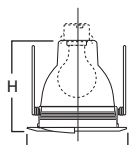

HOUSING / LAMP:
H7ICAT: 40W A19
H7ICT: 40W A19
H7RICAT: 40W A19
H7RICT: 40W A19

DIMENSIONS: Height: 5" [127mm]; OD: 7-1/4" [184mm]

Specifications and dimensions subject to change without notice. Consult your Cooper Lighting Representative or visit www.cooperlighting.com for available options, accessories and ordering information.