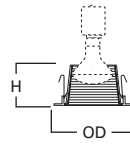

993 4" Coilex® Baffle

- 993P White Trim with Black Baffle
- 993W White Trim with White Baffle
- 993SN Satin Nickel Trim with Black Baffle
- 993TBZ Tuscan Bronze Trim with Black Baffle
- 993PB Polished Brass Trim with Black Baffle