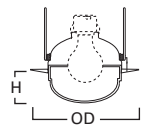

172TBZS Tuscan Bronze Trim with Frosted Glass Dome, Wet Location, AIR-TITE™

HOUSING / LAMP:
H7UICAT: 75W A19, 75W PAR30
H7UIC: 75W A19, 75W PAR30

DIMENSIONS: Height: 2-1/8" [54mm]; OD: 7-3/4" [197mm]

75 Diffuser