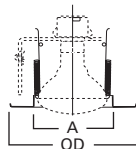

ERT708 High Gloss
Appliance White Trim

HOUSING / LAMP:
ET700: 120W BR40, 150W R40
ET700R: 120W BR40, 150W R40

DIMENSIONS: Height: 5-3/16" [131mm]; OD: 8" [203mm]