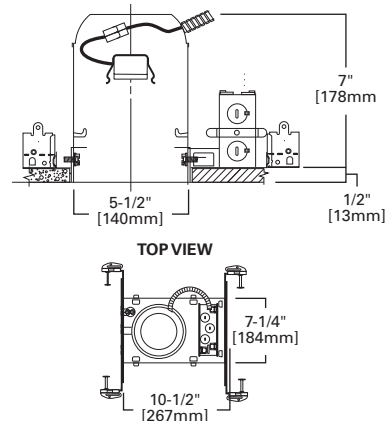

ORDERING INFORMATION: ORDER HOUSING, TRIM AND LAMP (BY OTHERS) SEPERATELY. MODEL WITH "L" SUFFIX INCLUDES LAMP.

SAMPLE NUMBER: H524ICAT 5001P

Housing	Trims¹	Accessories (Order Separately)
H524ICAT=5" Insulated Ceiling, AIR-TITE™ Recessed Housing, GU24 Base, 120V H524ICATL=5" Insulated Ceiling, AIR-TITE™ Recessed Housing, GU24 Base, 120V; with CF15/27/R30/GU24 Lamp Included	Shallow Step Baffle 5001MB=White Trim with Black Baffle 5001P=White Trim with White Baffle 5001SN=Satin Nickel Trim with Satin Nickel Baffle 5001TBZ=Tuscan Bronze Trim with Tuscan Bronze Baffle ERT501=Gloss White Trim with Black Baffle ERT501WHT=Gloss White Trim with Gloss White Baffle Step Baffle 5010=White Trim with Black Baffle 5010W=White Trim with White Baffle ERT510=Gloss White Trim with Black Baffle ERT510WHT=Gloss White Trim with Gloss White Baffle Deep Coilex® Baffle 5012P=White Trim with Coilex® Black Baffle 5012W=White Trim with Coilex® White Baffle Step Baffle Cone ERT513=Gloss White Trim with Black Baffle ERT513TS=Gloss White Trim with Black Baffle and Torsion Springs ERT513WHT=Gloss White Trim with Gloss White Baffle ERT513WHTTS=Gloss White Trim with Gloss White Baffle and Torsion Springs Coilex® Baffle with Reflector 5016P=White Trim with Coilex® Black Baffle 5016W=White Trim with Coilex® White Baffle Full Reflector with Omni-Directional Lamps 5021H=White Trim with Haze Reflector 5021RG=White Trim with Residential Gold Reflector 5021SC=White Trim with Specular Clear Reflector 5021SN=Satin Nickel Trim with Satin Nickel Reflector 5021TBZ=Tuscan Bronze Trim with Tuscan Bronze Reflector ERT521=Gloss White Trim with Clear Specular Reflector Showerlights 5051PS=White Trim with Frost Glass Lens ERT551=Gloss White Trim with Frosted Glass Lens ERT552=Gloss White Trim with Fresnel Glass Lens 5054PS=White Trim Rings Frost Glass Dome Lens 5054SNS=Satin Nickel Trim Rings Frost Glass Dome Lens 5054TBZS=Tuscan Bronze Trim Rings Frost Glass Dome Lens ERT550=Gloss White Trim with Frosted Drop Diffuser Splay Trims 5000P=White Trim with White Splay 5000SN=Satin Nickel Trim with Satin Nickel Splay 5000TBZ=Tuscan Bronze Trim with Tuscan Bronze Splay ERT500=High Gloss Appliance White Splay Trim	OT500P=5" Oversize White Polymer Trim Ring. For use with 5000 Series Trims (Straight Side) 6.0" I.D., 5.25" O.D. 215R30GU24=Replacement Lamp 15W, 2700K, Self-ballasted, CFL R30 Reflector Lamp (Lamp Included in Models with "L" Suffix)

NOTES: 1. Refer to lamp-trim listings on trim pages for compatible combinations