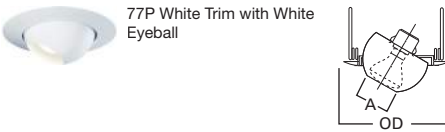

77 Adjustable Eyeball 30° Tilt

HOUSING / LAMP:
H71CAT: 50W PAR20, 75W R20
H71CT: 50W PAR20, 75W R20
H7RICAT: 50W PAR20, 75W R20
H7RICT: 50W PAR20, 75W R20

DIMENSIONS: Aperture: 2-3/4" [70mm]; OD: 8" [203mm]