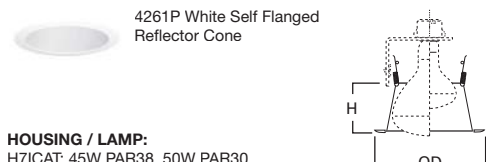

4261 Self Flange White Reflector Cone

HOUSING / LAMP:
H7ICAT: 45W PAR38, 50W PAR30, 75W R30, 75W PAR30L
H7ICT: 45W PAR38, 50W PAR30, 75W R30, 75W PAR30L
H7RICAT: 45W PAR38, 50W PAR30, 75W R30, 75W PAR30L
H7RICT: 45W PAR38, 50W PAR30, 75W R30, 75W PAR30L

DIMENSIONS: Height: 2-5/8" [67mm]; OD: 7-1/4" [184mm]