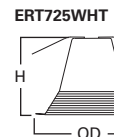

HOUSING / LAMP:
ET700: 50W PAR30L, 75W PAR30L,
85W BR30, 90W A19, 100W R30
ET700R: 50W PAR30L, 75W PAR30L,
85W BR30, 90W A19, 100W R30

DIMENSIONS: Height: 5-3/8" [136mm];
OD: 7-1/4" [184mm]