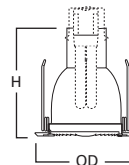

ERT552 Fresnel Glass Lens Showerlight

ERT552 White Trim with Fresnel Glass Lens

HOUSING / LAMP:

H570ICAT: 13W DTT or 13W TTT
H570RICAT: 13W DTT or 13W TTT
H571ICAT: 18W DTT or 18W TTT
H571RICAT: 18W DTT or 18W TTT
H572ICAT: 26W DTT or 26W TTT
H572RICAT: 26W DTT or 26W TTT
H573ICAT1D: 26W DTT or 26W TTT
H573RICAT1D: 26W DTT or 26W TTT

DIMENSIONS: Height: 3" [76mm]; OD: 6-1/2" [165mm]

Specifications and dimensions subject to change without notice. Consult your Cooper Lighting Representative or visit www.cooperlighting.com for available options, accessories and ordering information.