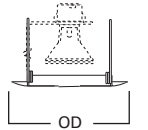

HOUSING / LAMP:
H27RT: 50W PAR30
H27T: 75W PAR30

DIMENSIONS: OD: 8" [203mm]