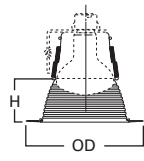

HOUSING / LAMP:

EI700: 50W PAR30, 65W BR30, 75W R30, 75W PAR30L
EI700AT: 50W PAR30, 65W BR30, 75W R30, 75W PAR30L
EI700R: 50W PAR30, 65W BR30, 75W R30, 75W PAR30L
EI700RAT: 50W PAR30, 65W BR30, 75W R30, 75W PAR30L

DIMENSIONS: Height: 2-7/8" [73mm]; Wide OD: 8" [203mm]; Narrow OD: 7-1/4" [184mm], Two Trim Rings, Narrow and Wide, Supplied with Trim