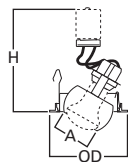

998 4" Adjustable Eyeball 30° Tilt

- 998P White Trim with White Eyeball
- 998SN Satin Nickel Trim with Satin Nickel Eyeball
- 998PB Polished Brass Trim with Polished Brass Eyeball
- 998TBZ Tuscan Bronze Trim with Tuscan Bronze Eyeball