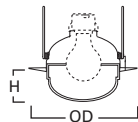

HOUSING / LAMP:

H7RT: 50W PAR30, 60W A19
H7T: 75W PAR30, 100W A19
H7TNB: 75W PAR30, 100W A19
H7TCP: 75W PAR30, 100W A19

DIMENSIONS: Height: 2-1/8" [54mm]; OD: 7-3/4" [197mm]