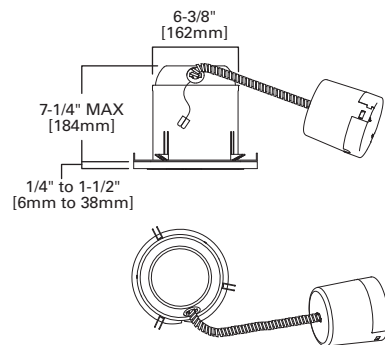

6-INCH LED RETROFIT NON - IC

FEATURES

- Accessory for use in retrofitting using Halo LED Modules
- Enclosure designed for retrofit of open frame incandescent fixtures
- Tool-less installation with E26 screwbase interface enclosure
- Slide & Lock adjustment system accommodates 1/4" to 1-1/2" ceilings
- UL Classified for retrofit of listed open frame fixtures
- Labeled for 15W maximum with Halo 600 Series and 900 Series LED Module
- Labeled for 25W maximum with Halo 1200 Series LED Modules

Compliances may not apply to all product configurations. Please consult the product spec sheet for compliance details.

COMPLIANCES: UL/cUL Listed 1598 Luminaire, UL Classified, ENERGY STAR Qualified

ML7E26RFK OPEN FRAME RETROFIT

ORDERING INFORMATION: ORDER HOUSING, MODULE AND TRIMS SEPARATELY^A

SAMPLE NUMBER: ML7E26RFK - ML706830 - 493WBS06