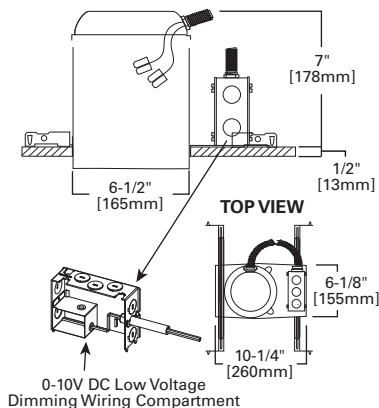

ORDERING INFORMATION: ORDER HOUSING, MODULE AND TRIMS SEPARATELY^A

SAMPLE NUMBER: H750TCPD010 - ML712830TUNVD010 - 493WBS06

Housing	LED Module¹	Color Temperature (Nominal CCT)	Ceiling and Dimming Types
H750TCPD010=6" Aperture, New Construction or Remodel, Non-IC, Chicago Plenum Rated, High Efficacy LED Housing	ML7128=6" LED Module, 1200 Series, 80 CRI	27=2700°K 30=3000°K 35=3500°K 40=4000°K	TUNVD010=Non-IC Rated, 120V-277V Universal Voltage Driver with 0-10V DC Dimming
Trim Options¹	Accessories		
Baffle Open Baffle, OD: 7-1/4" (184mm) 494WB06=White Baffle, White Trim Ring Solite® Regressed Glass Lens Baffle, OD: 7-1/4" (184mm) 493BS06=Black Baffle with Solite® Lens, White Trim Ring, Shower Rated 493WBS06=White Baffle with Solite® Lens, White Trim Ring, Shower Rated Lensed Frosted Regressed Glass Lens, OD: 7-1/4" (184mm) 492PS06=White Baffle with Frost Lens and White Trim Ring, Shower Rated Reflector Open Reflector, OD: 7-14" (184mm) 494H06=Haze Reflector, White Trim Ring 494P06=White Reflector, White Trim Ring 494SC06=Specular Clear Reflector, White Trim Ring Solite® Regressed Glass Lens Reflector, OD: 7-1/4" (184mm) 493HS06=Haze Reflector with Solite® Lens, White Trim Ring, Shower Rated 493PS06=White Reflector with Solite® Lens, White Trim Ring, Shower Rated 493SCS06=Specular Clear Reflector with Solite® Lens, White Trim Ring, Shower Rated 493SNS06=Satin Nickel Reflector with Solite® Lens, Satin Nickel Trim Ring, Shower Rated 493TBZS06=Tuscan Bronze Reflector with Solite® Lens, Tuscan Bronze Trim Ring, Shower Rated Wall Wash Wall Wash with Specular Kick Reflector and Lens, OD: 7-1/4" (184mm) 495PWW06=Wall Wash with White Reflector, Specular Kick Reflector and Lens, White Trim Ring 495WW06=Wall Wash with Semi-specular Clear Reflector, Specular Kick Reflector and Lens, White Trim Ring	Designer Trim Rings TRM490BK=Thin Profile Black Die-cast Trim Ring TRM490PC=Thin Profile Polished Chrome Die-cast Trim Ring TRM490SN=Thin Profile Satin Nickel Die-cast Trim Ring TRM490TBZ=Thin Profile Tuscan Bronze Die-cast Trim Ring TRM490WH=Thin Profile Matte White Die-cast Trim Ring Over-Optic Lenses 494OPTIC=6" Over-Optic Diffuse Polymer Lens for Use with Open LED Trims, Shower Rated (494 family) Over-size Trim Rings OT400P=Over-size White Metal Ring, 6" I.D. x 9-1/4" O.D. (Ring slips behind standard trim ring.) OT403P=Over-size White Plastic Ring, 6" I.D. x 8" O.D. OT490WH=Over-size White Die-cast Trim Ring, 6" I.D. x 9-1/4" O.D. (Attaches to LED module. Substitute for standard trim ring shipped with trims.) Transformers H347=Steps 347V Line Voltage Down to 120V Fixture Operating Voltage, 75VA max.²