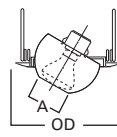

77 Adjustable Eyeball 30° Tilt

HOUSING / LAMP:
H27RT: 50W R20, 50W PAR20
H27T: 50W R20, 50W PAR20

DIMENSIONS: Aperture: 2-3/4" [70mm]; OD: 8" [203mm]