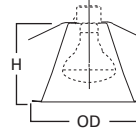

ERT712

HOUSING / LAMP:

EI700U: 60W A19, 75W PAR30, 75W PAR30L, 85W BR30, 100W R30, 120W BR40
EI700UAT: 60W A19, 75W PAR30, 75W PAR30L, 85W BR30, 100W R30, 120W BR40

DIMENSIONS: Height: 5-3/8" [136mm]; OD: 7-1/4" [184mm]