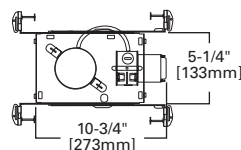

Top View

ORDERING INFORMATION: ORDER HOUSING AND TRIMS SEPARATELY^Δ

SAMPLE NUMBER: H36LVTAT277 - 3003WHWB