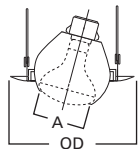

DIMENSIONS: Height: 4-1/4" [108mm]; OD: 8" [203mm]

ERT704 Eyeball

ERT704 High Gloss
Appliance White Trim with
White Eyeball

HOUSING / LAMP:

EI2700: 65W BR30, 75W R30, 75W PAR30L
EI2700AT: 65W BR30, 75W R30, 75W PAR30L
EI2700R: 65W BR30, 75W R30, 75W PAR30L