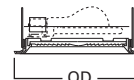

HOUSING / LAMP:
H1EF: (2) 18W DTT
H1EFICAT: (2) 13W DTT
H1IC: 60W A19
H1T: 100W A19

DIMENSIONS: OD: 9-3/8" [238mm] Square