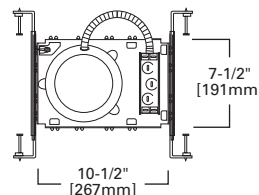

ORDERING INFORMATION: ORDER HOUSING AND TRIMS SEPARATELY^A

SAMPLE NUMBER: E1700AT - ERT707WHT