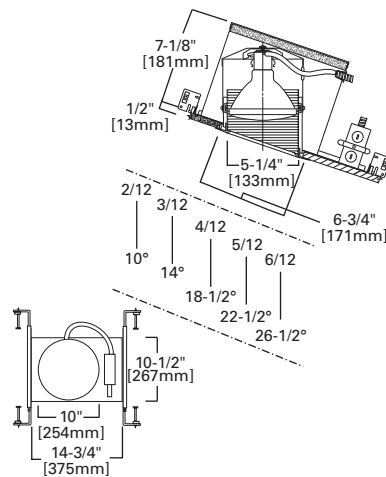

ORDERING INFORMATION: ORDER HOUSING AND TRIMS SEPARATELY^Δ

SAMPLE NUMBER: EI4700 - ERT4980WHT

Housing	Trims
EI4700=6" Aperture, Slope Ceiling, New Construction, IC, 120V Line Voltage	Baffles ERT4980 Baffle, 90W PAR38, OD: 8" [203mm] ERT4980=High Gloss Appliance White Trim with Black Baffle ERT4980WHT=High Gloss Appliance White Trim with White Baffle

NOTES: Δ Not to be used in direct contact with spray foam insulation.