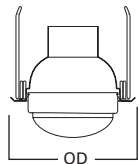

ERT550 Frosted Drop Glass Showerlight

ERT550 High Gloss
Appliance White Trim,
Frost Drop Glass Diffuser,
AIR-TITE