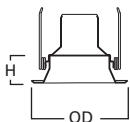

HOUSING / LAMP:

H524ICAT / H524ICATL: 13W GU24 CFL Spiral (CF13/GU24), 15W
2700K GU24 CFL R30 Reflector (CF15/27/R30/GU24)
H524RICAT / H524RICATL: 13W GU24 CFL Spiral (CF13/GU24),
15W 2700K GU24 CFL R30 Reflector (CF15/27/R30/GU24)

DIMENSIONS: Height: 1-7/8" [48mm]; OD: 6-1/2" [165mm]