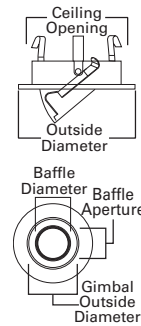

3009 Adjustable Gimbal - 35° Tilt

- 3009WHWB White with White Baffle
- 3009WHBB White with Black Baffle
- 3009BKBB Black with Black Baffle
- 3009SNBB Satin Nickel with Black Baffle
- 3009TBZBB Tuscan Bronze with Black Baffle