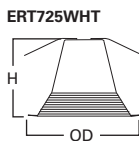

HOUSING / LAMP:

EI700U: 60W A19, 75W PAR30L, 85W BR30, 100W R30
EI700UAT: 60W A19, 75W PAR30L, 85W BR30, 100W R30

DIMENSIONS: Height: 5-3/8" [136mm]; OD: 7-1/4" [184mm]