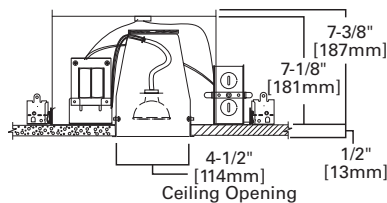

4-INCH INCANDESCENT LOW VOLTAGE NEW CONSTRUCTION ICAT

FEATURES

- Got Nail!™ bar hangers
- Pass-N-Thru™ tool-less shortening of bar hangers
- Slide-N-Side™ wire traps
- Quick Connect wiring connectors included in junction box
- AIR-TITE™
- Die-formed housing and plaster frame
- Housing may be removed from plaster frame for junction box access
- Integral 120V transformer steps line voltage down to lamp voltage
- Thermally protected

Compliances may not apply to all product configurations. Please consult the product spec sheet for compliance details.

COMPLIANCES: UL/cUL Listed - Wet Location, UL/cUL Listed - Damp Location, UL/cUL Listed 1598 Luminaire, UL/cUL Listed for Feed Through, UL/cUL Listed for Insulation Contact, AIR-TITE™ Certified ASTM E283

H1499ICAT