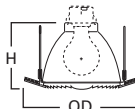

ERT723 High Gloss
Appliance White Trim with
Fresnel Glass Lens

HOUSING / LAMP:
ET700: 60W A19
ET700R: 60W A19

DIMENSIONS: Height: 4-1/4" [108mm]; OD: 8" [203mm]

Specifications and dimensions subject to change without notice. Consult your Cooper Lighting Representative or visit www.cooperlighting.com for available options, accessories and ordering information.