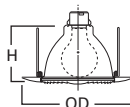

HOUSING / LAMP:

H7TNB: 60W A19

DIMENSIONS: Height: 4" [101mm]; OD: 8" [203mm]