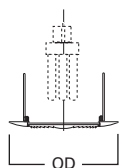

73 Fresnel Glass Lens

HOUSING / LAMP:
H270ICAT: 13W DTT or 13W TTT
H270RICAT: 13W DTT or 13W TTT
H271ICAT: 18W DTT or 18W TTT
H271RICAT: 18W DTT or 18W TTT

DIMENSIONS: OD: 8" [203mm]