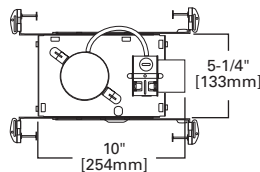

Top View

ORDERING INFORMATION: ORDER HOUSING AND TRIMS SEPARATELY^A

SAMPLE NUMBER: H36LVTAT - 3003WHWB