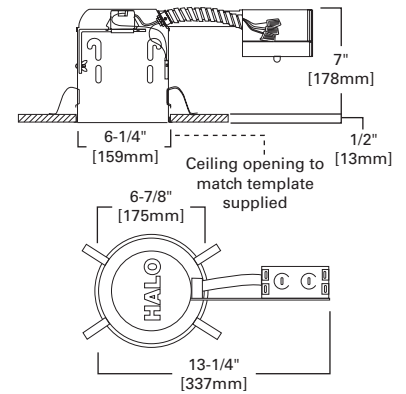

H7RT

ORDERING INFORMATION: ORDER HOUSING AND TRIMS SEPARATELY^A

SAMPLE NUMBER: H7RT - 310W

Housing

H7RT=6" Aperture, Remodel, Non-IC, 120V Line Voltage

Trims

Adjustables

376 Adjustable Gimbal - 30° Tilt, 50W PAR30, 50W PAR30L, OD: 7-1/4" [184mm]
 376P=White Trim Ring, Black Baffle
 376W=White Trim Ring, White Baffle