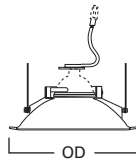

HOUSING / LAMP:
H7LVT: 75W 12V MR16
H7LVIC: 50W 12V MR16
H7LVTCP: 75W 12V MR16

DIMENSIONS: OD: 7-1/4" [184mm]