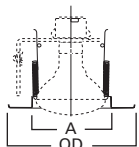

HOUSING / LAMP:

EI700U: 100W R40
(Requires H1999 Socket Extender)
EI700UAT: 100W R40 (Requires H1999 Socket Extender)

DIMENSIONS: Height: 5-3/16" [131mm]; OD: 8" [203mm]