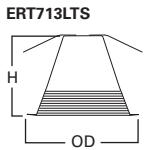

ERT710 Specular Reflector

ERT710 High Gloss Appliance White Trim with Clear Specular Reflector
ERT710G High Gloss Appliance White Trim with Gold Reflector

HOUSING / LAMP:
ET700: 65W BR30, 75W R30, 75W PAR30, 150W R40, 150W PAR38
ET700R: 65W BR30, 75W R30, 75W PAR30, 75W PAR30L, 150W R40

DIMENSIONS: Height: 2-7/8" [73mm]; OD: 7-1/4" [184mm]

ERT712 White Reflector

ERT712TS High Gloss Appliance White Trim with White Reflector, Torsion Spring
ERT712 High Gloss Appliance White Trim with White Reflector

HOUSING / LAMP:
ET700: 85W BR30, 120W BR40, 100W R30, 75W PAR30L, 100W A19
ET700R: 65W BR30, 75W PAR30L

DIMENSIONS: Height: 5-3/8" [136mm]; OD: 7-1/4" [184mm]

ERT707 Metal Baffle

ERT707WHT High Gloss Appliance White Trim with White Baffle, Narrow and Wide Trim Rings
ERT707 High Gloss Appliance White Trim with Black Baffle, Narrow and Wide Trim Rings

HOUSING / LAMP:
ET700: 65W BR30, 75W R30, 75W PAR30
ET700R: 65W BR30, 75W R30, 75W PAR30, 75W PAR30L

DIMENSIONS: Height: 2-7/8" [73mm]; Wide OD: 8" [203mm]; Narrow OD: 7-1/4" [184mm]

ERT709 Large Aperture Metal Baffle

ERT709WHT High Gloss Appliance White Trim with White Baffle, Narrow and Wide Trim Rings
ERT709 High Gloss Appliance White Trim with Black Baffle, Narrow and Wide Trim Rings

HOUSING / LAMP:
ET700: 120W R40, 120W PAR38

DIMENSIONS: Height: 2-5/8" [67mm]; Wide OD: 8" [203mm]; Narrow OD: 7-1/4" [184mm]

ERT713 Black Metal Baffle

ERT713 High Gloss Appliance White Trim with Black Baffle
ERT713TS High Gloss White Trim with Black Baffle Torsion Spring Construction

HOUSING / LAMP:
ET700: 75W PAR30L, 85W BR30, 100W R30, 100W A19, 120W BR40
ET700R: 65W BR30, 75W PAR30L

DIMENSIONS: Height: 5" [127mm]; OD: 7-1/4" [184mm]

ERT713L Black Metal Baffle