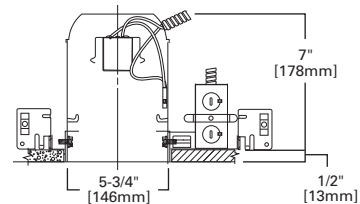

ORDERING INFORMATION: ORDER HOUSING AND TRIMS SEPARATELY^Δ

SAMPLE NUMBER: EI500AT - ERT513WHT

Housing	Trims
EI500AT=5" Aperture, New Construction, IC, AIR-TITE™ 120V Line Voltage	Adjustables
	ERT560 Gimbal - 25° Tilt, 75W PAR30, OD: 6-1/2" [165mm] ERT560=High Gloss Appliance White Trim with White Gimbal
	ERT570 Eyeball - 30° Tilt, 50W PAR30, OD: 6-1/2" [165mm] ERT570=High Gloss Appliance White Trim with White Eyeball
	ERT571 Eyeball - 30° Tilt, 50W R20, 50W PAR20, OD: 6-1/2" [165mm] ERT571=High Gloss Appliance White Trim with White Eyeball
	Baffles
	ERT501 Metal Baffle Splay, 50W PAR20, 50W R20, 65W BR30, 75W PAR30, OD: 6-1/2" [165mm] ERT501=High Gloss Appliance White Trim with Black Baffle ERT501WHT=High Gloss Appliance White Trim with White Baffle
	ERT510 Metal Baffle, 60W BR30, 50W PAR30, OD: 6-1/2" [165mm] ERT510=High Gloss Appliance White Trim with Black Baffle ERT510WHT=High Gloss Appliance White Trim with White Baffle
	ERT513 Metal Baffle, 50W PAR30L, 65W BR30, OD: 6-3/4" [171mm] ERT513=High Gloss Appliance White Trim with Black Baffle
	ERT513 Metal Baffle, 65W BR30, 75W PAR30L, OD: 6-3/4" [171mm] ERT513WHT=High Gloss Appliance White Trim with White Baffle
	ERT513TS Metal Baffle, 50W PAR30L, 65W BR30, OD: 6-3/4" [171mm] ERT513TS=High Gloss Appliance White Trim with Black Baffle and with Torsion Springs
	ERT513TS Metal Baffle, 65W BR30, 75W PAR30L, OD: 6-3/4" [171mm] ERT513WHTTS=High Gloss Appliance White Trim with White Baffle and with Torsion Springs
	Lenses and Diffusers
	ERT552 Fresnel Glass Lens Showerlight, 35W PAR30L, OD: 6-1/2" [165mm] ERT552=High Gloss Appliance White Trim with Fresnel Glass Lens
	Reflectors
	ERT520 Reflector Cone, 50W R30, 60W BR30, 75W PAR30, OD: 6-1/2" [165mm] ERT520=High Gloss Appliance White Trim with Clear Specular Reflector Cone ERT520WHT=High Gloss Appliance White Trim with White Reflector Cone
	ERT521 Reflector, 40W A19, OD: 6-1/2" [165mm] ERT521=High Gloss Appliance White Trim with Clear Specular Reflector Cone
	Showerlight
	ERT550 Frosted Drop Glass Showerlight, 40W A19, 50W PAR30, OD: 6-1/2" [165mm] ERT550=High Gloss Appliance White Trim with Frosted Drop Diffuser - AIR-TITE™ Trim
	ERT551 Frosted Glass Lens Showerlight, 35W PAR30L, OD: 6-1/2" [165mm] ERT551=High Gloss Appliance White Trim with Frosted Glass Lens
	Splay
ERT500 Splay Trim, 65W BR30, 75W PAR30, 75W R30, OD: 6-1/2" [165mm] ERT500=High Gloss Appliance White Splay Trim	

NOTES: Δ Not to be used in direct contact with spray foam insulation. Δ UL/cUL Listed for Wet Location with select trims.