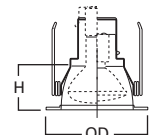

5020P White Trim with White Reflector

5020H White Trim with Haze Reflector

5020SC White Trim with Clear Specular Reflector

HOUSING / LAMP:

H5RT: 65W BR30, 75W R30, 75W PAR30
H5T: 65W BR30, 75W R30, 75W PAR30

DIMENSIONS: Height: 3-1/4" [82mm]; OD: 6-3/8" [162mm]