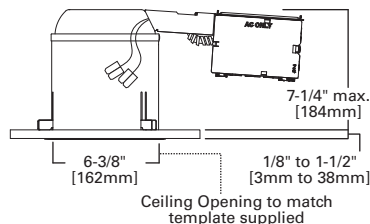

6-INCH LED REMODEL NON - IC

H750RINTD010