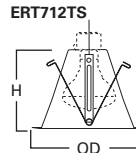

ERT710 Specular Reflector

ERT710 High Gloss Appliance White Trim with Clear Specular Reflector
ERT710G High Gloss Appliance White Trim with Gold Reflector

HOUSING / LAMP:

EI700U: 75W PAR30, 75W PAR30L, 85W BR30, 90W BR40, 100W R30, 100W R40, 100W PAR38
EI700UAT: 75W PAR30, 75W PAR30L, 85W BR30, 90W BR40, 100W R30, 100W R40, 100W PAR38

DIMENSIONS: Height: 2-7/8" [73mm]; OD: 7-1/4" [184mm]

ERT712 White Reflector

ERT712TS High Gloss Appliance White Trim with White Reflector, Torsion Spring
ERT712 High Gloss Appliance White Trim with White Reflector

ERT712

HOUSING / LAMP:

EI700U: 60W A19, 75W PAR30, 75W PAR30L, 85W BR30, 100W R30, 120W BR40
EI700UAT: 60W A19, 75W PAR30, 75W PAR30L, 85W BR30, 100W R30, 120W BR40

DIMENSIONS: Height: 5-3/8" [136mm]; OD: 7-1/4" [184mm]

ERT707 Metal Baffle

ERT707WHT High Gloss Appliance White Trim with White Baffle, Narrow and Wide Trim Rings
ERT707 High Gloss Appliance White Trim with Black Baffle, Narrow and Wide Trim Rings

HOUSING / LAMP:

EI700U: 65W BR30, 75W R30, 75W PAR30, 75W PAR30L, 90W PAR38, 90W BR40, 100W R40
EI700UAT: 65W BR30, 75W R30, 75W PAR30, 75W PAR30L, 90W PAR38, 90W BR40, 100W R40

DIMENSIONS: Height: 2-7/8" [73mm]; Wide OD: 8" [203mm]; Narrow OD: 7-1/4" [184mm], Two Trim Rings, Narrow and Wide, Supplied with Trim

ERT709 Large Aperture Metal Baffle

ERT709WHT High Gloss Appliance White Trim with White Baffle, Narrow and Wide Trim Rings
ERT709 High Gloss Appliance White Trim with Black Baffle, Narrow and Wide Trim Rings

HOUSING / LAMP:

EI700U: 90W BR40
EI700UAT: 90W BR40

DIMENSIONS: Height: 2-5/8" [67mm]; Wide OD: 8" [203mm]; Narrow OD: 7-1/4" [184mm], Two Trim Rings, Narrow and Wide, Supplied with Trim

ERT713 Black Metal Baffle