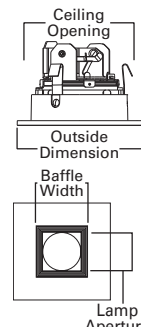

3012 Square Regressed Lens Adjustable Baffle

- 3012WHWB White with White Baffle, Showerlight
- 3012WHBB White with Black Baffle, Showerlight
- 3012BKBB Black with Black Baffle, Showerlight
- 3012SNBB Satin Nickel with Black Baffle, Showerlight
- 3012TBZBB Tuscan Bronze with Black Baffle, Showerlight