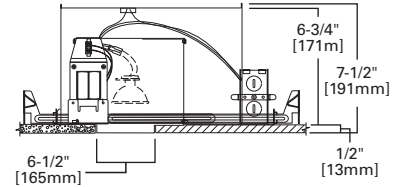

ORDERING INFORMATION: ORDER HOUSING AND TRIMS SEPARATELY^A

SAMPLE NUMBER: H7LVIC - 2416W

Housing	Trims	Accessories
H7LVIC=6" Aperture, New Construction, IC AIR-TITE™, 12V Low Voltage, MR16 and PAR36	Adjustables 2417 Low Voltage Eyeball with Baffle - 30° Tilt, 50W 12V MR16, OD: 8" [203mm] 2417BA=White Trim with White Eyeball and Black Baffle 2417W=White Trim with White Eyeball and White Baffle Low Voltage 2412 Low Voltage Adjustable Spot - 30° Tilt, 50W 12V MR16, OD: 7-1/4" [184mm] 2412P=White Trim with Black Baffle and Lampholder 2412W=White Trim with White Baffle and Lampholder 2416 Low Voltage Specular Reflector and Baffles - 30° Tilt, 50W 12V MR16, OD: 7-1/4" [184mm] 2416BA=White Trim with Black Baffle 2416C=White Trim with Clear Specular Reflector 2416W=White Trim with White Baffle 2450 Low Voltage Slot Aperture - 30° Tilt, 50W 12V MR16, OD: 8" [203mm] 2450P=White Slot Aperture Trim 2475 Low Voltage Adjustable Accent - 30° Tilt, 50W 12V PAR36, OD: 7-1/4" [184mm] 2475P=White Trim with Black Baffle 2475W=White Trim with White Baffle 2479 Low Voltage Pinhole Trim, 50W 12V MR16, OD: 8" [203mm] 2479P=White Trim with Black Baffle 2479W=White Trim with White Baffle	Designer Trim Rings See accessories section for compatible trims. TRM6C=Chrome TRM6MB=Black Metal TRM6P=White Metal TRM6SN=Satin Nickel TRM6TBZ=Tuscan Bronze TRM7MB=Black Plastic Filters and Lenses: The following filters and lenses can be substituted for the cover glass supplied for use with MR16 lamps. L110N=Diffuse Sandblasted Lens, Provides an Even Beam Spread from MR16 lamps (Especially Useful in Wall Washing) L111=Soft Focus Textured Lens L112=Red Gel Filter L113=Prismatic Lens L114=UV Filter L115=Linear Spread Lens L120=Red L121=Amber L122=Yellow L123=Green L124=Daylight L125=Blue L127=Cosmetic Color Filters L130=Yellow L131=Amber Gel Filter Oversize Trim Rings For use when ceiling opening is cut too large. See accessories section for compatible trims. OT400P=6" I.D. x 9-1/4" O.D., Oversized White Metal Trim Ring (May be used behind standard Halo trims rings.) OT403P=6" I.D. x 8" O.D. Oversized White Plastic Trim Ring

NOTES: Δ Not to be used in direct contact with spray foam insulation. Δ Trim cover glass may be substituted with optional color or optical lens media. See accessories.

Specifications and dimensions subject to change without notice. Consult your Cooper Lighting Representative or visit www.cooperlighting.com for available options, accessories and ordering information.