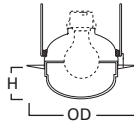

HOUSING / LAMP:
 H27RT: 75W PAR30, 100W A19
 H27T: 75W PAR30, 100W A19

DIMENSIONS: Height: 2-1/8" [54mm]; OD: 7-3/4" [197mm]

301 Open Trim

301P White Trim
 301SN Satin Nickel Trim
 301TBZS Tuscan Bronze Trim
 301PB Polished Brass Trim