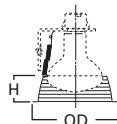

312W White Trim with White Baffle

312P White Trim with Black Baffle

HOUSING / LAMP:

H7RT: 65W BR30, 75W R30, 75W PAR30, 75W PAR30L
H7T: 65W BR30, 75W R30, 75W PAR30
H7TCP: 65W BR30, 75W R30, 75W PAR30

DIMENSIONS: Height: 2-1/4" [57mm]; OD: 7-1/4" [184mm]