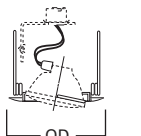

DIMENSIONS: Aperture: 2-3/4" [70mm]; OD: 8" [203mm]

76 Adjustable Gimbal 30° Tilt

- 76P White Trim with Gimbal Ring

HOUSING / LAMP:
 H71CATNB: 45W PAR38
 H71CTNB: 45W PAR38

DIMENSIONS: OD: 8" [203mm], 30° tilt with screwbase lamp (50° tilt with side prong lamp where available)