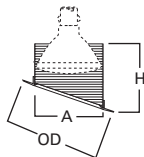

HOUSING / LAMP:
H47ICAT: 90W PAR38
H47ICT: 90W PAR38
H47T: 90W PAR38, 150W PAR38, 150W R40

DIMENSIONS: Height: 5-1/2" [140mm]; Aperture: 5-1/4" [133mm]; OD: 7-7/8" [200mm]