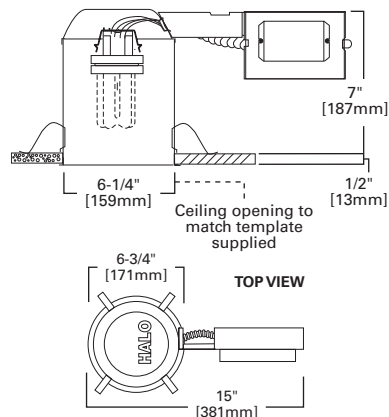

FEATURES

- Slide-N-Side™ wire traps
- AIR-TITE™
- Remodel springs accommodate 1/2" and 5/8" ceiling material
- Compact fluorescent with thermally protected electronic dimming ballast
- Electronic dimming ballast 120V, 60 Hz, NPF
- Die-formed housing

Compliances may not apply to all product configurations. Please consult the product spec sheet for compliance details.

COMPLIANCES: UL/cUL Listed - Damp Location, UL/cUL Listed 1598 Luminaire, UL/cUL Listed for Insulation Contact, IECC Compliant, California Title 24, AIR-TITE™ Certified ASTM E283

6-INCH COMPACT FLUORESCENT REMODEL ICAT

H273RICAT1D

ORDERING INFORMATION: ORDER HOUSING AND TRIMS SEPARATELY^A

SAMPLE NUMBER: H273RICAT1D - 406WWB

Housing	Trims	Accessories
H273RICAT1D=6" Aperture, Remodel, IC AIR-TITE™, Compact Fluorescent, 26W and 32W CFL with Dimming Ballast	Baffles 406 Baffle, 26W DTT or 26W TTT, 32W TTT, OD: 7-3/4" [197mm] 406BA=Black Baffle with Specular Clear Reflector and Torsion Springs 406WB=White Baffle with Specular Clear Reflector and Torsion Springs 406WWB=White Baffle with White Reflector and Torsion Springs ERT772 Baffle with Reflector, 26W DTT or 26W TTT, 32W TTT, OD: 7-3/4" [197mm] ERT772TS=Gloss White Trim Ring with Black Baffle and Torsion Springs ERT772WHITS=Gloss White Trim Ring with Gloss White Baffle and Reflector and Torsion Springs Lenses and Diffusers 270 Albalite Lens with Reflector, 26W TTT or 32W TTT, OD: 8" [203mm] 270PS=White Trim with Frosted Albalite Glass Lens, Wet Location Listed 271 Drop Opal Lens, 26W DTT or 26W TTT, 32W TTT, OD: 7-1/8" [181mm] 271PS=White Trim with Drop Opal Glass Lens, Wet Location Listed 272 Dome Lens with Reflector, 26W DTT or 26W TTT, 32W TTT, OD: 7-3/4" [197mm] 272PS=White Trim with Frosted Glass Dome, Wet Location Listed 370W Regressed Albalite Lens with Baffle, 26W TTT, OD: 7-3/4" [197mm] 370W=Regressed Albalite Glass Lens with White Baffle ERT724 Drop Opal Glass Lens Showerlight, 26W DTT or 26W TTT, 32W TTT, OD: 8" [203mm] ERT724=Gloss White Trim with Drop Opal Glass Lens, Wet Location Listed Reflectors 470 Specular Reflector, 26W DTT or 26W TTT, 32W TTT, OD: 7-1/8" [181mm] 470CG=White Trim with Champagne Gold Reflector 470H=White Trim with Haze Reflector 470RG=White Trim with Residential Gold Reflector 470SC=White Trim with Specular Clear Reflector ERT770 Reflector, 26W DTT or 26W TTT, 32W TTT, OD: 7-1/4" [184mm] ERT770MTS=Gloss White Trim Ring, Matte (Haze) Reflector ERT770TS=Gloss White Trim Ring, Specular Clear Reflector ERT771 Reflector, 26W DTT or 26W TTT, 32W TTT, OD: 7-1/4" [184mm] ERT771TS=Gloss White Trim Ring and Reflector Wall Wash 424 Wall Wash / Reflector Downlight, 26W TTT, OD: 7-1/4" [184mm] 424P=White Trim Ring	Upsize Trim Rings For use when ceiling opening is cut too large. See accessories section for compatible trims. OT400P=6" I.D. x 9-1/4" O.D., Oversized White Metal Trim Ring (May be used behind standard Halo trims rings.) OT403P=6" I.D. x 8" O.D. Oversized White Plastic Trim Ring

NOTES: ^A Not to be used in direct contact with spray foam insulation. Δ UL/cUL Listed for Wet Location with select trims. Δ TTT = Triple Twin Tube Compact Fluorescent Lamp. Δ DTT = Double Twin Tube Compact Fluorescent Lamp.