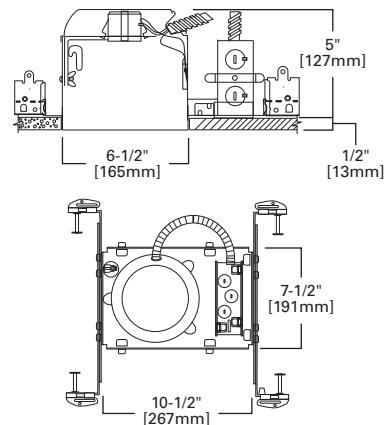

ORDERING INFORMATION: ORDER HOUSING AND TRIMS SEPARATELY^A

SAMPLE NUMBER: H271CT - 310W