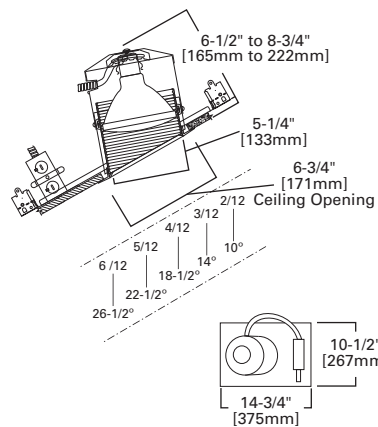

6-INCH INCANDESCENT SLOPE CEILING HOUSING NON - IC

FEATURES

- All-Nail bar hangers
- Quick Connect wiring connectors included in junction box
- Bar hangers may be shortened for narrow joist spaces
- NM cable pry-outs and conduit knockouts in junction box
- Die-formed housing and plaster frame
- Housing may be removed from plaster frame for junction box access
- Socket aiming system swivels and rotates for proper lamp alignment
- Socket aiming for ceilings from 2/12 TO 6/12 pitch
- Thermally protected

Compliances may not apply to all product configurations. Please consult the product spec sheet for compliance details.

COMPLIANCES: UL/cUL Listed - Damp Location, UL/cUL Listed 1598 Luminaire, UL/cUL Listed for Feed Through

ET4700

ORDERING INFORMATION: ORDER HOUSING AND TRIMS SEPARATELY

SAMPLE NUMBER: ET4700 - ERT4980WHT

Housing	Trims
ET4700=6" Aperture, New Construction, Non-IC, Slope Ceiling, 120V Line Voltage	Baffles ERT4980 Baffle, 90W PAR38, OD: 8" [203mm] ERT4980=High Gloss Appliance White Trim with Black Baffle ERT4980WHT=High Gloss Appliance White Trim with White Baffle

ERT4980 Slope Ceiling Baffle

ERT4980WHT High Gloss Appliance White Trim with White Baffle

ERT4980 High Gloss Appliance White Trim with Black Baffle

HOUSING / LAMP:
ET4700: 90W PAR38

DIMENSIONS: Height: 5-1/4" [133mm]; OD: 8" [203mm]