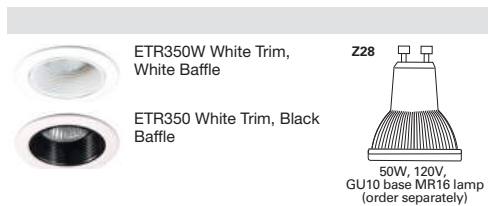

Specifications and dimensions subject to change without notice. Consult your Cooper Lighting Representative or visit www.cooperlighting.com for available options, accessories and ordering information.