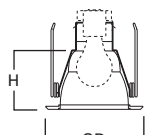

5021 Full Reflector

5021H White Trim with Haze Reflector

5021SC White Trim with Clear Specular Reflector

5021RG White Trim with Residential Gold Reflector

HOUSING / LAMP:

H5RT: 60W A19
H5T: 60W A19

DIMENSIONS: Height: 5" [127mm]; OD: 6-3/8" [162mm]