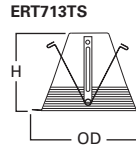

ERT710 Specular Reflector

ERT710 High Gloss Appliance White Trim with Clear Specular Reflector
ERT710G High Gloss Appliance White Trim with Gold Reflector

HOUSING / LAMP:

EI700U: 75W PAR30, 75W PAR30L, 85W BR30, 90W BR40, 100W R30, 100W R40, 100W PAR38
EI700UAT: 75W PAR30, 75W PAR30L, 85W BR30, 90W BR40, 100W R30, 100W R40, 100W PAR38

DIMENSIONS: Height: 2-7/8" [73mm]; OD: 7-1/4" [184mm]

ERT712 White Reflector

ERT712TS High Gloss Appliance White Trim with White Reflector, Torsion Spring
ERT712 High Gloss Appliance White Trim with White Reflector

ERT712

HOUSING / LAMP:

EI700U: 60W A19, 75W PAR30, 75W PAR30L, 85W BR30, 100W R30, 120W BR40
EI700UAT: 60W A19, 75W PAR30, 75W PAR30L, 85W BR30, 100W R30, 120W BR40

DIMENSIONS: Height: 5-3/8" [136mm]; OD: 7-1/4" [184mm]

ERT707 Metal Baffle

ERT707WHT High Gloss Appliance White Trim with White Baffle, Narrow and Wide Trim Rings
ERT707 High Gloss Appliance White Trim with Black Baffle, Narrow and Wide Trim Rings

HOUSING / LAMP:

EI700U: 65W BR30, 75W R30, 75W PAR30, 75W PAR30L, 90W PAR38, 90W BR40, 100W R40
EI700UAT: 65W BR30, 75W R30, 75W PAR30, 75W PAR30L, 90W PAR38, 90W BR40, 100W R40

DIMENSIONS: Height: 2-7/8" [73mm]; Wide OD: 8" [203mm]; Narrow OD: 7-1/4" [184mm], Two Trim Rings, Narrow and Wide, Supplied with Trim

ERT709 Large Aperture Metal Baffle

ERT709WHT High Gloss Appliance White Trim with White Baffle, Narrow and Wide Trim Rings
ERT709 High Gloss Appliance White Trim with Black Baffle, Narrow and Wide Trim Rings

HOUSING / LAMP:

EI700U: 90W BR40
EI700UAT: 90W BR40

DIMENSIONS: Height: 2-5/8" [67mm]; Wide OD: 8" [203mm]; Narrow OD: 7-1/4" [184mm], Two Trim Rings, Narrow and Wide, Supplied with Trim

ERT713 Black Metal Baffle