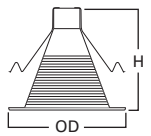

ERT413 Metal Baffle

- ERT413WHT High Gloss Appliance White Trim Ring with White Baffle
- ERT413 High Gloss Appliance White Trim Ring with Black Baffle

HOUSING / LAMP:
H99ICAT: 40W A19, 50W R20 (ERT413WHT only), 45W R20, 50W PAR 20
H99RTAT: 40W A19, 50W R20 (ERT413WHT only), 50W PAR 20
H99TAT: 40W A19, 50W R20 (ERT413WHT only), 50W PAR 20

DIMENSIONS: Height: 4-1/2" [114mm], OD: 5-1/6" [129mm]