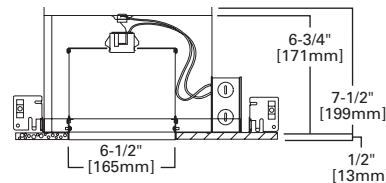

ORDERING INFORMATION: ORDER HOUSING AND TRIMS SEPARATELY^A

SAMPLE NUMBER: E1700U - ERT707WHT