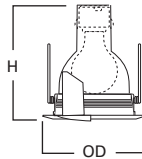

HOUSING / LAMP:

H5RT: 50W TB19, 60W A19, 60W BT15, 60W MB19
H5T: 50W TB19, 60W A19, 60W BT15, 60W MB19

DIMENSIONS: Height: 6-13/16" [173mm]; OD: 6-1/4" [159mm]