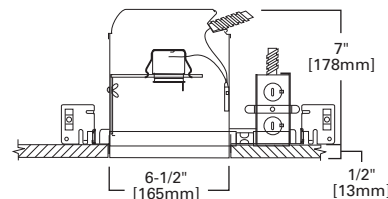

ORDERING INFORMATION: ORDER HOUSING AND TRIMS SEPARATELY^A

SAMPLE NUMBER: E1700 - ERT707WHT