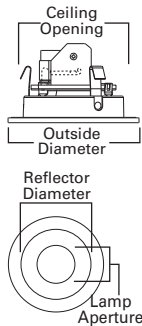

3007 Regressed Lens Adjustable Reflector Showerlight

- 3007WHC White with Specular Clear Reflector
- 3007PCC Polished Chrome with Specular Clear Reflector
- 3007SN Satin Nickel with Satin Nickel Reflector
- 3007TBZ Tuscan Bronze with Tuscan Bronze Reflector