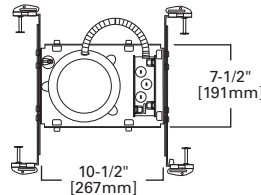

NOTES: ^A Not to be used in direct contact with spray foam insulation. ^Δ UL/cUL Listed for Wet Location with select trims. 1. Compatible with 310, 312, 420, 426.

6-INCH INCANDESCENT SHALLOW NEW CONSTRUCTION HOUSING ICAT

H27ICAT