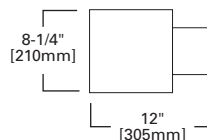

FEATURES

- Compact fluorescent with thermally protected electronic ballast
- Die-formed housing and plaster frame
- Housing may be removed from plaster frame for junction box access
- Shallow ceiling housing
- Electronic ballast 120V - 277V, HPF

Compliances may not apply to all product configurations. Please consult the product spec sheet for compliance details.

COMPLIANCES: UL/cUL Listed - Wet Location, UL/cUL Listed - Damp Location, UL/cUL Listed 1598 Luminaire, UL/cUL Listed for Feed Through

H242E

ORDERING INFORMATION: ORDER HOUSING AND TRIMS SEPARATELY^Δ

SAMPLE NUMBER: H242E - 10P

Housing	Trims
H242E=8" Square Aperture, Shallow Ceiling, New Construction, Non-IC, Compact Fluorescent, (2) 13W DTT CFL	Lenses and Diffusers 10 Albalite Lens, (2) 13W DTT, OD: 9-3/8" [238mm] Square 10P=White Trim with Albalite Glass Lens 10PS=White Trim with Albalite Glass Lens, Wet Location listed Showerlight 11GP Drop Diffuser, (2) 13W DTT, OD: 9-3/8" [238mm] Square 11GP=White Trim with Glass Drop Diffuser 13 Fresnel Lens, (2) 13W DTT, OD: 9-3/8" [238mm] Square 13P=White Trim with Fresnel Glass Lens 13PS=White Trim with Fresnel Glass Lens, Wet Location Listed, Showerlight 15 All Glass Diffuser, (2) 13W DTT, OD: 9-3/8" [238mm] Square 15=All Glass Frosted Diffuser

NOTES: Δ UL/cUL Listed for Wet Location with select trims. Δ DTT = Double Twin Tube Compact Fluorescent Lamp.

Housing	Wattage	Voltage	CFL Lamp Type (lamp by others)	Generic Lamp Designation	Socket	Ballast	Lamp
H242E	(2) 13W	120V-277V	DTT (Quad Tube)	CFQ13W/G24q	G24q-1 (4-pin)	Electronic	Not included

Specifications and dimensions subject to change without notice. Consult your Cooper Lighting Representative or visit www.cooperlighting.com for available options, accessories and ordering information.