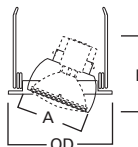

5030 Wall Wash with Baffle

5030W White Trim and Eyelid with White Baffle
5030P White Trim and Eyelid with Black Baffle

HOUSING / LAMP:

H5RT: 50W TB19, 60W A19, 60W BT15, 60W MB19
H5T: 50W TB19, 60W A19, 60W BT15, 60W MB19

DIMENSIONS: Height: 6-13/16" [173mm]; OD: 6-1/4" [159mm]

5054 Dome Lens Showerlight

5054PS White Trim Ring, Frost Dome Glass Lens Showerlight
5054SNS Satin Nickel Trim Ring, Frost Dome Glass Lens Showerlight
5054TBZ Tuscan Bronze Trim Ring, Frost Dome Glass Lens Showerlight

HOUSING / LAMP:

H5RT: 75W A19, 75W PAR30
H5T: 75W A19, 75W PAR30

DIMENSIONS: Height: 4-1/2" [114mm]; Lens Height: 1-3/4" [45mm]; OD: 6-3/8" [162mm]

5051 Frosted Lens Showerlight

5051PS White Trim with Frost Glass Lens

HOUSING / LAMP:

H5RT: 60W A19, 50W PAR30, 50W PAR30L, 65W BR30
H5T: 60W A19, 50W PAR30, 50W PAR30L, 65W BR30

DIMENSIONS: Height: 5-9/16" [141mm]; OD: 6-3/8" [162mm]

5060 Adjustable Gimbal

5060P White Trim with White Gimbal

HOUSING / LAMP:

H5RT: 50W PAR30
H5T: 50W PAR30

DIMENSIONS: Height: 3-1/4" [82mm]; OD: 6-3/8" [162mm]

5070 Adjustable Eyeball

5070P White Trim with White Eyeball
5070SN Satin Nickel Trim with Satin Nickel Eyeball
5070TBZ Tuscan Bronze Trim with Tuscan Bronze Eyeball
5070PB Polished Brass Trim with Polished Brass Eyeball

HOUSING / LAMP:

H5RT: 75W PAR30
H5T: 75W PAR30

DIMENSIONS: Height: 3-3/8" [86mm]; Aperture: 3-7/8" [98mm]; OD: 6-3/8" [162mm]

5071 Adjustable Eyeball

5071P White Trim with White Eyeball

HOUSING / LAMP:

H5RT: 50W R20, 50W PAR20
H5T: 50W R20, 50W PAR20

DIMENSIONS: OD: 6-1/2" [165mm]