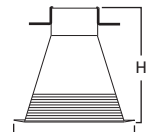

ERT513 Metal Baffle

ERT513WHT Gloss White Trim with White Metal Baffle

ERT513 Gloss White Trim with Black Metal Baffle

ERT513WHTTS Gloss White Trim w/White Metal Baffle and Torsion Springs

HOUSING / LAMP:

H524ICAT / H524ICATL: 13W GU24 CFL Spiral (CF13/GU24),
15W 2700K GU24 CFL R30 Reflector (CF15/27/R30/GU24)
H524RICAT / H524RICATL: 13W GU24 CFL Spiral (CF13/GU24),
15W 2700K GU24 CFL R30 Reflector (CF15/27/R30/GU24)

DIMENSIONS: Height: 6-1/4" [159mm]; OD: 6-1/2" [165mm]