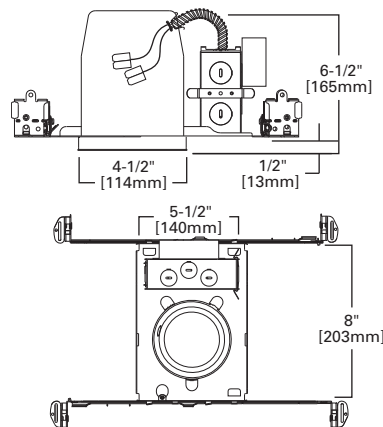

FEATURES

- Got Nail!™ bar hangers
- Pass-N-Thru™ tool-less shortening of bar hangers
- AIR-TITE™
- Compliant to Chicago Plenum construction
- Designed for use with Halo 4" LED Gen2 Light Engines
- Integral thermal protection
- 120V-277V electronic driver
- Dimmable with 0-10V DC controls
- Consumes less than 14W

Compliances may not apply to all product configurations. Please consult the product spec sheet for compliance details.

COMPLIANCES: UL/cUL Listed - Wet Location, UL/cUL Listed - Damp Location, UL/cUL Listed 1598 Luminaire, ENERGY STAR Qualified, IECC Compliant, Chicago CCEA, AIR-TITE™ Certified ASTM E283, RoHS Compliant, Washington State Energy Code

4-INCH LED NEW CONSTRUCTION NON - IC

**H457TCPE010
- H4 LED GEN2
HOUSING**

ORDERING INFORMATION: ORDER HOUSING, LIGHT ENGINE AND TRIMS SEPARATELY

SAMPLE NUMBER: H457TCPE010 - EL406927 - TL410SC

H4 LED Housing	H4 LED Light Engine	CRI	CCT
H457TCPE010=4" Housing H4 Gen2 LED Series Downlight, New Construction, Non-Insulated Ceiling, AIR-TITE™, Chicago Plenum, LED Driver, 120V-277V, 50/60Hz, Dimmable with 120V LE/TE Phase Control Dimmers or 0-10V DC Dimming Controls (Refer to Dimmer Manufacturer)¹	EL406=4" LED Downlight Engine - 2nd Generation	9=90 CRI	27=2700K 30=3000K 35=3500K 40=4000K
Trim Options	Accessories		
TL410SC=Specular Clear Reflector, Diffuse Polymer Dome Lens, White Ring, Shower Rated TL410H=Haze Reflector, Diffuse Polymer Dome Lens, White Ring, Shower Rated TL410WH=White Reflector, Diffuse Polymer Dome Lens, White Ring, Shower Rated TL410SN=Satin Nickel Reflector, Diffuse Polymer Dome Lens, Satin Nickel Ring, Shower Rated TL410TBZ=Tuscan Bronze Reflector, Diffuse Polymer Dome Lens, Tuscan Bronze Ring, Shower Rated TL410SBK=Specular Black Reflector, Diffuse Polymer Dome Lens, White Ring, Shower Rated TL411WB=White Baffle, Diffuse Polymer Dome Lens, White Ring, Shower Rated TL411BB=Black Baffle, Diffuse Polymer Dome Lens, White Ring, Shower Rated TL402SCS=Solite® Glass Lens, Specular Clear Reflector and White Ring, Shower Rated TL402HS=Solite® Glass Lens, Haze Reflector and White Ring, Shower Rated TL402WHS=Solite® Glass Lens, White Reflector and White Ring, Shower Rated TL402SNS=Solite® Glass Lens, Satin Nickel Reflector and Satin Nickel Ring, Shower Rated TL402TBZS=Solite® Glass Lens, Tuscan Bronze Reflector and Tuscan Bronze Ring, Shower Rated TL402SBKS=Solite® Glass Lens, Black Specular Reflector and White Ring, Shower Rated TL403WBS=Solite® Glass Lens, White Baffle and White Ring, Shower Rated TL403BBS=Solite® Glass Lens, Black Baffle and White Ring, Shower Rated TLS408WHWB=Square Baffle Trim, Solite® Glass Lens, White Ring with White Baffle, Shower Rated TLS408WHBB=Square Baffle Trim, Solite® Glass Lens, White Ring with Black Baffle, Shower Rated TLS408SNBB=Square Baffle Trim, Solite® Glass Lens, Satin Nickel Ring with Black Baffle, Shower Rated TLS408TBZBB=Square Baffle Trim, Solite® Glass Lens, Tuscan Bronze Ring with Black Baffle, Shower Rated TL409WW=Wall Wash, Semi-Specular Clear Reflector with White Ring, Shower Rated TL409HWW=Wall Wash, White Reflector with White Ring, Shower Rated TL422PS=Polymer "Dead Front" White Baffle and Regressed Lens, White Ring, Shower Rated	Thin Profile Designer Trim Rings² TRM400WH=White TRM400BK=Black TRM400SN=Satin Nickel TRM400TBZ=Tuscan Bronze TRM400PC=Polished Chrome		

NOTES: 1. LE = Leading Edge (forward phase control) dimming; TE = Trailing Edge (reverse phase control) dimming. 2. For use with Round TL4 trims (not compatible with Square TLS4 trims, or adjustable gimbals ELG, ELSG trims).