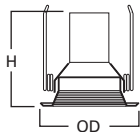

5001 PAR Metal Baffle Splay

5001P White Trim with White Baffle

5001MB White Trim with Black Baffle

5001SN Satin Nickel Trim with Satin Nickel Baffle