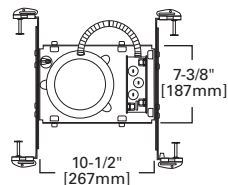

H750T

ORDERING INFORMATION: ORDER HOUSING, MODULE AND TRIMS SEPARATELY¹

SAMPLE NUMBER: H750T - ML706830 - 493WBS06

Housing	LED Module¹	Color Temperature (Nominal CCT)	Ceiling and Dimming Types
H750T=6" Aperture, New Construction, Non-IC, AIR-TITE™, High Efficacy LED Housing	ML7068=6" LED Module, 600 Series, 80 CRI ML7098=6" LED Module, 900 Series, 80 CRI ML7128=6" LED Module, 1200 Series, 80 CRI	27=2700°K 30=3000°K 35=3500°K 40=4000°K	ML7 LED 1200 Series Modules TUNVD010=Non-IC Rated, 120-277V Universal Voltage LED Module with 0-10V DC Dimming Capability ML7 LED 600 Series Modules [Blank]=ICAT Listed, 120V Module with Standard 120V Dimming Capability ML7 LED 900 Series Modules ICAT120D=ICAT Rated, 120V LED Module with Standard 120V Dimming Capability
Trim Options	Accessories		
Baffle Open Baffle, OD: 7-1/4" (184mm) 494WB06=White Baffle, White Trim Ring Solite® Regressed Glass Lens Baffle, OD: 7-1/4" (184mm) 493BBS06=Black Baffle with Solite® Lens, White Trim Ring, Shower Rated 493WBS06=White Baffle with Solite® Lens, White Trim Ring, Shower Rated Lensed Frosted Regressed Glass Lens, OD: 7-1/4" (184mm) 492PS06=White Baffle with Frost Lens and White Trim Ring, Shower Rated Reflector Open Reflector, OD: 7-1/4" (184mm) 494H06=Haze Reflector, White Trim Ring 494P06=White Reflector, White Trim Ring 494SC06=Specular Clear Reflector, White Trim Ring Solite® Regressed Glass Lens Reflector, OD: 7-1/4" (184mm) 493HS06=Haze Reflector with Solite® Lens, White Trim Ring, Shower Rated 493SCS06=Specular Clear Reflector with Solite® Lens, White Trim Ring, Shower Rated 493SNS06=Satin Nickel Reflector with Solite® Lens, Satin Nickel Trim Ring, Shower Rated 493TBZS06=Tuscan Bronze Reflector with Solite® Lens, Tuscan Bronze Trim Ring, Shower Rated Wall Wash Wall Wash with Specular Kick Reflector and Lens, OD: 7-1/4" (184mm) 495PWW06=Wall Wash with White Reflector, Specular Kick Reflector and Lens, White Trim Ring 495WW06=Wall Wash with Semi-specular Clear Reflector, Specular Kick Reflector and Lens, White Trim Ring	Designer Trim Rings TRM490BK=Thin Profile Black Die-cast Trim Ring TRM490PC=Thin Profile Polished Chrome Die-cast Trim Ring TRM490SN=Thin Profile Satin Nickel Die-cast Trim Ring TRM490TBZ=Thin Profile Tuscan Bronze Die-cast Trim Ring TRM490WH=Thin Profile Matte White Die-cast Trim Ring Over-Optic Lenses 494OPTIC=6" Over-Optic Diffuse Polymer Lens for Use with Open LED Trims, Shower Rated (494 family) Over-size Trim Rings OT400P=Over-size White Metal Trim Ring, 6" I.D. x 9-1/4" O.D. OT403P=Over-size White Plastic Trim Ring, 6" I.D. x 8" O.D. OT490WH=Over-size White Die-cast Trim Ring, 6" I.D. x 9-1/4" O.D. (Attaches to LED module. Substitute for standard trim ring shipped with trims.) Transformers² H277=Steps 277V Line Voltage Down to 120V Fixture Operating Voltage, 300VA max. H347=Steps 347V Line Voltage Down to 120V Fixture Operating Voltage, 75VA max.