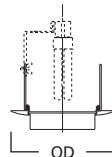

71 Drop Opal Lens

- 71P White Trim with Drop Opal Glass Lens
- 71PS White Trim with Drop Opal Glass Lens, Wet Location Listed