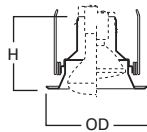

5000 PAR Metal Splay

5000P White Trim with White Splay

5000SN Satin Nickel Trim with Satin Nickel Splay

5000TBZ Tuscan Bronze Trim with Tuscan Bronze Splay