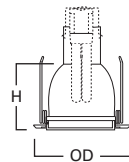

5051 Frosted Lens Showerlight

5051PS White Trim with Frost Glass Lens

HOUSING / LAMP:

H570ICAT: 13W DTT or 13W TTT
H570RICAT: 13W DTT or 13W TTT
H571ICAT: 18W DTT or 18W TTT
H571RICAT: 18W DTT or 18W TTT
H572ICAT: 26W DTT or 26W TTT
H572RICAT: 26W DTT or 26W TTT
H573ICAT1D: 26W DTT or 26W TTT
H573RICAT1D: 26W DTT or 26W TTT

DIMENSIONS: Height: 5-9/16" [141mm]; OD: 6-3/8" [162mm]