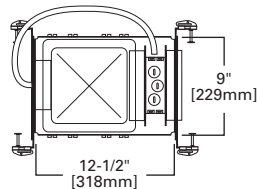

ORDERING INFORMATION: ORDER HOUSING AND TRIMS SEPARATELY^A

SAMPLE NUMBER: H1EF - 10P

Housing	Trims
H1EF=8" Square Aperture, New Construction, Non-IC, Compact Fluorescent, (2) 18W DTT CFL	Lenses and Diffusers 10 Albalite Lens, (2) 18W DTT, OD: 9-3/8" [238mm] Square 10P=White Trim with Albalite Glass Lens 10PS=White Trim with Albalite Glass Lens, Wet Location listed Showerlight 110 Albalite Glass Diffuser Showerlight, (2) 18W DTT, OD: 9-3/8" [238mm] Square 110P=White Trim with Frosted Glass Diffuser 113 Fresnel Splay, (2) 18W DTT, OD: 9-3/8" [238mm] Square 113P=White Splay Trim with Fresnel Glass Lens 11GP Drop Diffuser, (2) 18W DTT, OD: 9-3/8" [238mm] Square 11GP=White Trim with Glass Drop Diffuser 13 Fresnel Lens, (2) 18W DTT, OD: 9-3/8" [238mm] Square 13P=White Trim with Fresnel Glass Lens 13PS=White Trim with Fresnel Glass Glass Lens, Wet Location Listed, Showerlight 15 All Glass Diffuser, (2) 18W DTT, OD: 9-3/8" [238mm] Square 15=All Glass Frosted Diffuser

NOTES: ^A UL/cUL Listed for Wet Location with select trims. ^Δ DTT = Double Twin Tube Compact Fluorescent Lamp.

Housing	Wattage	Voltage	CFL Lamp Type (lamp by others)	Generic Lamp Designation	Socket	Ballast	Lamp
H1EF	(2) 18W	120V-277V	DTT (Double Triple Tube)	CFQ18W/G24q	G24q-2 (4-pin)	Electronic	Not included

Specifications and dimensions subject to change without notice. Consult your Cooper Lighting Representative or visit www.cooperlighting.com for available options, accessories and ordering information.