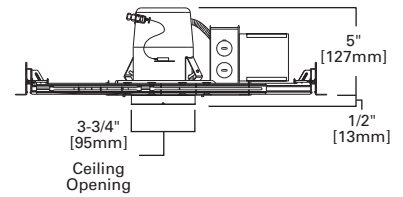

H36LVATATCP

ORDERING INFORMATION: ORDER HOUSING AND TRIMS SEPARATELY^Δ

SAMPLE NUMBER: H36LVATATCP - 3003WHWB