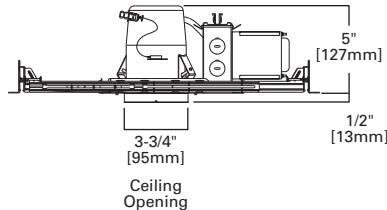

3-INCH INCANDESCENT LOW VOLTAGE NEW CONSTRUCTION NON - IC

FEATURES

- Got Nail!™ bar hangers
- Pass-N-Thru™ tool-less shortening of bar hangers
- Slide-N-Side™ wire traps
- Quick Connect wiring connectors included in junction box
- AIR-TITE™
- Thermally protected
- Housing may be removed from plaster frame for junction box access
- Housing ships as 277V model with 120V transformer wire lead capped
- For use in 120V systems, cap the 277V wire lead and use 120V lead

Compliances may not apply to all product configurations. Please consult the product spec sheet for compliance details.

COMPLIANCES: UL/cUL Listed - Wet Location, UL/cUL Listed - Damp Location, UL/cUL Listed 1598 Luminaire, UL/cUL Listed for Feed Through, AIR-TITE™ Certified ASTM E283

H36LVTAT277