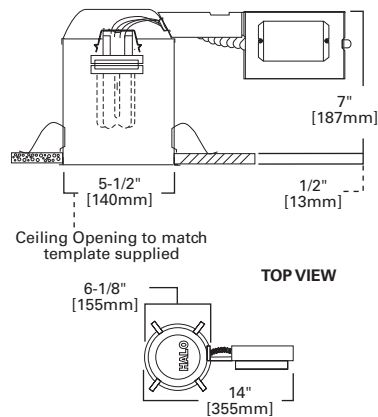

FEATURES

- Slide-N-Side™ wire traps
- AIR-TITE™
- Remodel springs accommodate 1/2" and 5/8" ceiling material
- Die-formed housing
- Compact fluorescent with thermally protected electronic ballast
- Electronic ballast 120V, 60 Hz, NPF

Compliances may not apply to all product configurations. Please consult the product spec sheet for compliance details.

COMPLIANCES: UL/cUL Listed - Wet Location, UL/cUL Listed - Damp Location, UL/cUL Listed 1598 Luminaire, UL/cUL Listed for Insulation Contact, IECC Compliant, California Title 24, AIR-TITE™ Certified ASTM E283

5-INCH COMPACT FLUORESCENT REMODEL ICAT

H570RICAT

ORDERING INFORMATION: ORDER HOUSING AND TRIMS SEPARATELY^Δ

SAMPLE NUMBER: H570RICAT - 5016W

Housing	Trims	Accessories
H570RICAT=5" Aperture, Remodel, IC AIR-TITE™, Compact Fluorescent, 13W CFL	Baffles 5016 Coilex® Baffle with Reflector and Torsion Springs, 13W DTT or 13W TTT, OD: 6-3/8" [162mm] 5016P=White Trim with Black Baffle 5016W=White Trim with White Baffle ERT513 Metal Baffle, 13W DTT or 13W TTT, OD: 6-1/2" [165mm] ERT513=Gloss White Trim with Black Metal Baffle ERT513TS=Gloss White Trim with Black Metal Baffle and Torsion Springs ERT513WHT=Gloss White Trim with White Metal Baffle ERT513WHHTS=Gloss White Trim with White Metal Baffle and Torsion Springs Lenses and Diffusers 5054 Dome Lens Showerlight, 13W DTT or 13W TTT, OD: 6-3/8" [162mm] 5054PS=White Trim Rings Frost Glass Dome Lens Showerlight 5054SNS=Satin Nickel Trim Rings Frost Glass Dome Lens Showerlight 5054TBZS=Tuscan Bronze Trim Rings Frost Glass Dome Lens Showerlight ERT552 Fresnel Lens Showerlight, 13W DTT or 13W TTT, OD: 6-1/2" [165mm] ERT552=White Trim with Fresnel Glass Lens Reflectors 5021 Full Reflector, 13W DTT or 13W TTT, OD: 6-3/8" [162mm] 5021H=White Trim with Haze Reflector 5021RG=White Trim with Residential Gold Reflector 5021SC=White Trim with Specular Clear Reflector 5021SN=Satin Nickel Trim with Satin Nickel Reflector 5021TBZ=Tuscan Bronze Trim with Tuscan Bronze Reflector Showerlight 5051 Frosted Lens Showerlight, 13W DTT or 13W TTT, OD: 6-7/16" [164mm] 5051PS=White Trim with Frost Glass Lens Wall Wash 5030 Wall Wash with Baffle, 13W DTT or 13W TTT, OD: 6-1/4" [159mm] 5030P=White Trim and Eyelid with Black Baffle 5030W=White Trim and Eyelid with White Baffle	Oversized Trim Ring OT500P=Oversize Trim Ring for "Straight Precision" Sided Halo H5 50xx Family Trims

NOTES: Δ Not to be used in direct contact with spray foam insulation. Δ UL/cUL Listed for Wet Location with select trims. Δ TTT = Triple Twin Tube Compact Fluorescent Lamp. Δ DTT = Double Twin Tube Compact Fluorescent Lamp.