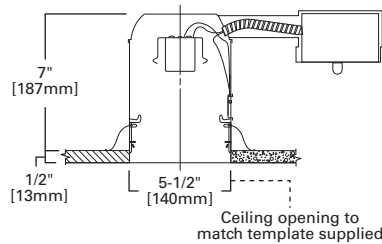

FEATURES

- Quick Connect wiring connectors included in junction box
- AIR-TITE™
- Thermally protected
- Die-formed housing
- Remodel springs accommodate 1/2" and 5/8" ceiling material
- NM cable pry-outs and conduit knockouts in junction box

Compliances may not apply to all product configurations. Please consult the product spec sheet for compliance details.

COMPLIANCES: UL/cUL Listed - Wet Location, UL/cUL Listed - Damp Location, UL/cUL Listed 1598 Luminaire, UL/cUL Listed for Feed Through, UL/cUL Listed for Insulation Contact, AIR-TITE™ Certified ASTM E283

5-INCH INCANDESCENT REMODEL ICAT

H5RICAT

TOP VIEW

ORDERING INFORMATION: ORDER HOUSING AND TRIMS SEPARATELY^A

SAMPLE NUMBER: H5RICAT - 5016W

Housing	Trims	Accessories
H5RICAT=5" Aperture, Remodel, IC AIR-TITE™, 120V Line Voltage	Adjustables 5060 Adjustable Gimbal - 20° Tilt, 50W PAR30, OD: 6-3/8" [162mm] 5060P=White Trim with White Gimbal 5070 Adjustable Eyeball - 30° Tilt, 75W PAR30, OD: 6-3/8" [162mm] 5070P=White Trim with White Eyeball 5070PB=Polished Brass Trim with Polished Brass Eyeball 5070SN=Satin Nickel Trim with Satin Nickel Eyeball 5070TBZ=Tuscan Bronze Trim with Tuscan Bronze Eyeball 5071 Adjustable Eyeball - 30° Tilt, 50W R20, 50W PAR20, OD: 6-1/2" [165mm] 5071P=White Trim with White Eyeball Baffles 5001 PAR Metal Baffle Splay, 30W R20, 35W PAR20, 60W BR30, 50W PAR30, 50W PAR30L, OD: 6-3/8" [162mm] 5001MB=White Trim with Black Baffle 5001P=White Trim with White Baffle 5001SN=Satin Nickel Trim with Satin Nickel Baffle 5001TBZ=Tuscan Bronze Trim with Tuscan Bronze Baffle 5010 PAR Metal Step Baffle, 60W BR30, 50W PAR30, 50W PAR30L, OD: 6-1/2" [165mm] 5010=White Trim with Black Baffle 5010W=White Trim with White Baffle 5016 Coilex® Baffle with Reflector and Torsion Springs, 50W PAR30, 65W BR30, 75W PAR30L, OD: 6-3/8" [162mm] 5016P=White Trim with Black Baffle 5016W=White Trim with White Baffle Lenses and Diffusers 5054 Dome Lens Showerlight, 40W A19, 50W PAR30, OD: 6-3/8" [162mm] 5054PS=White Trim Ring Frost Glass Dome Lens Showerlight 5054SNS=Satin Nickel Trim Ring Frost Glass Dome Lens Showerlight 5054TBZS=Tuscan Bronze Trim Ring Frost Glass Dome Lens Showerlight Open 5000 PAR Metal Splay, 50W PAR30, 75W PAR30L, 60W BR30, OD: 6-3/8" [162mm] 5000P=White Trim with White Splay 5000SN=Satin Nickel Trim with Satin Nickel Splay 5000TBZ=Tuscan Bronze Trim with Tuscan Bronze Splay Reflectors 5020 PAR Reflector Cone, 50W PAR30, 50W PAR30L, 60W BR30, OD: 6-3/8" [162mm] 5020BL=White Trim with Black Specular Reflector 5020H=White Trim with Haze Reflector 5020P=White Trim with White Reflector 5020RG=White Trim with Residential Gold Reflector 5020SC=White Trim with Clear Specular Reflector 5020SN=Satin Nickel Trim with Satin Nickel Reflector 5020TBZ=Tuscan Bronze Trim with Tuscan Bronze Reflector 5021 Full Reflector, 40W A19, OD: 6-3/8" [162mm] 5021H=White Trim with Haze Reflector 5021RG=White Trim with Residential Gold Reflector 5021SC=White Trim with Specular Clear Reflector 5021SN=Satin Nickel Trim with Satin Nickel Reflector 5021TBZ=Tuscan Bronze Trim with Tuscan Bronze Reflector Showerlight 5051 Frosted Lens Showerlight, 35W PAR30L, OD: 6-7/16" [164mm] 5051PS=White Trim with Frost Glass Lens	Oversize Trim Rings OT500P=Oversize Trim Ring for "Straight Precision" Sided Halo H5 50xx Family Trims

NOTES: Δ Not to be used in direct contact with spray foam insulation. Δ UL/cUL Listed for Wet Location with select trims.