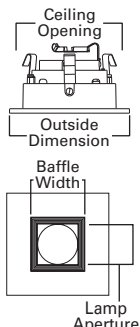

3011 Square Adjustable Baffle

- 3011WHWB White with White Baffle
- 3011WHBB White with Black Baffle
- 3011BKBB Black with Black Baffle
- 3011SNBB Satin Nickel with Black Baffle
- 3011TBZBB Tuscan Bronze with Black Baffle