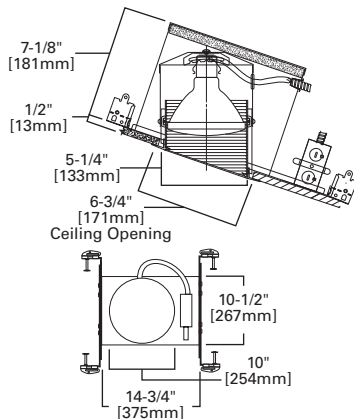

FEATURES

- Got Nail!™ bar hangers
- Pass-N-Thru™ tool-less shortening of bar hangers
- Slide-N-Side™ wire traps
- Quick Connect wiring connectors included in junction box
- AIR-TITE™
- Thermally protected
- Die-formed housing and plaster frame
- Socket aiming for ceilings from 2/12 to 6/12 pitch
- Slope indicator provides quick and consistent lamp settings

Compliances may not apply to all product configurations. Please consult the product spec sheet for compliance details.

COMPLIANCES: UL/cUL Listed - Wet Location, UL/cUL Listed - Damp Location, UL/cUL Listed 1598 Luminaire, UL/cUL Listed for Feed Through, UL/cUL Listed for Insulation Contact, AIR-TITE™ Certified ASTM E283

6-INCH INCANDESCENT SLOPE CEILING HOUSING ICAT

H47ICAT