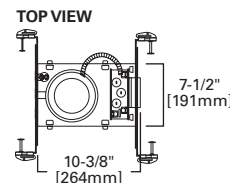

ORDERING INFORMATION: ORDER HOUSING AND TRIMS SEPARATELY^A

SAMPLE NUMBER: H572ICAT - 5016W

Housing	Trims	Accessories
H572ICAT=5" Aperture, New Construction, IC AIR-TITE™, 26W Compact Fluorescent	Baffles 5016 Coilex® Baffle with Reflector and Torsion Springs, 26W DTT or 26W TTT, OD: 6-3/8" [162mm] 5016P=White Trim with Black Baffle 5016W=White Trim with White Baffle ERT513 Metal Baffle, 26W DTT or 26W TTT, OD: 6-1/2" [165mm] ERT513=Gloss White Trim with Black Metal Baffle ERT513TS=Gloss White Trim with Black Metal Baffle and Torsion Springs ERT513WHT=Gloss White Trim with White Metal Baffle ERT513WHHTS=Gloss White Trim with White Metal Baffle and Torsion Springs Lenses and Diffusers 5054 Dome Lens Showerlight, 26W DTT or 26W TTT, OD: 6-3/8" [162mm] 5054PS=White Trim Rings Frost Glass Dome Lens Showerlight 5054SNS=Satin Nickel Trim Rings Frost Glass Dome Lens Showerlight 5054TBZS=Tuscan Bronze Trim Rings Frost Glass Dome Lens Showerlight ERT552 Fresnel Lens Showerlight, 26W DTT or 26W TTT, OD: 6-1/2" [165mm] ERT552=White Trim with Fresnel Glass Lens Reflectors 5021 Full Reflector, 26W DTT or 26W TTT, OD: 6-3/8" [162mm] 5021H=White Trim with Haze Reflector 5021RG=White Trim with Residential Gold Reflector 5021SC=White Trim with Specular Clear Reflector 5021SN=Satin Nickel Trim with Satin Nickel Reflector 5021TBZ=Tuscan Bronze Trim with Tuscan Bronze Reflector Showerlight 5051 Frosted Lens Showerlight, 26W DTT or 26W TTT, OD: 6-7/16" [164mm] 5051PS=White Trim with Frost Glass Lens Wall Wash 5030 Wall Wash with Baffle, 26W DTT or 26W TTT, OD: 6-1/4" [159mm] 5030P=White Trim and Eyelid with Black Baffle 5030W=White Trim and Eyelid with White Baffle	Oversized Trim Ring OT500P=Oversize Trim Ring for "Straight Precision" Sided Halo H5 50xx Family Trims

NOTES: ^A Not to be used in direct contact with spray foam insulation. ^Δ UL/cUL Listed for Wet Location with select trims. ^Δ TTT = Triple Twin Tube Compact Fluorescent Lamp. ^Δ DTT = Double Twin Tube Compact Fluorescent Lamp.

Specifications and dimensions subject to change without notice. Consult your Cooper Lighting Representative or visit www.cooperlighting.com for available options, accessories and ordering information.