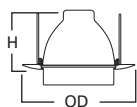

HOUSING / LAMP:

H724ICAT / H724ICATL: 13W GU24 CFL Spiral (CF13/GU24), 15W GU24 CFL R30 Reflector (CF15/27/R30/GU24)
H724RICAT / H724RICATL: 13W GU24 CFL Spiral (CF13/GU24), 15W GU24 CFL R30 Reflector (CF15/27/R30/GU24)

DIMENSIONS: Height: 4" [102mm]; OD: 8" [203mm]