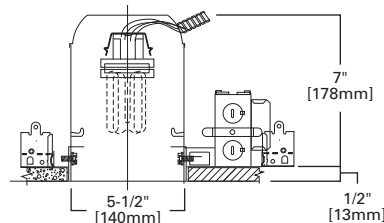

FEATURES

- Got Nail!™ bar hangers
- Pass-N-Thru™ tool-less shortening of bar hangers
- Slide-N-Side™ wire traps
- AIR-TITE™
- Compact fluorescent with thermally protected electronic ballast
- Electronic ballast 120V, 60 Hz, NPF
- Die-formed housing and plaster frame
- Housing may be removed from plaster frame for junction box access

Compliances may not apply to all product configurations. Please consult the product spec sheet for compliance details.

COMPLIANCES: UL/cUL Listed - Wet Location, UL/cUL Listed - Damp Location, UL/cUL Listed for Feed Through, UL/cUL Listed for Insulation Contact, IECC Compliant, California Title 24, AIR-TITE™ Certified ASTM E283

5-INCH COMPACT FLUORESCENT NEW CONSTRUCTION ICAT