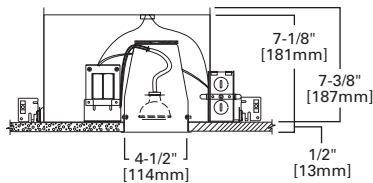

FEATURES

- All-Nail bar hangers
- Bar hangers may be shortened for narrow joist spaces
- Quick Connect wiring connectors included in junction box
- NM cable pry-outs and conduit knockouts in junction box
- AIR-TITE™
- Die-formed housing and plaster frame
- Housing may be removed from plaster frame for junction box access
- Integral 120V transformer steps line voltage down to lamp voltage

Compliances may not apply to all product configurations. Please consult the product spec sheet for compliance details.

COMPLIANCES: UL/cUL Listed - Wet Location, UL/cUL Listed - Damp Location, UL/cUL Listed 1598 Luminaire, UL/cUL Listed for Feed Through, UL/cUL Listed for Insulation Contact, AIR-TITE™ Certified ASTM E283

4-INCH INCANDESCENT LOW VOLTAGE NEW CONSTRUCTION ICAT

EI400LVAT