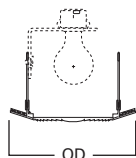

ERT703 Fresnel Glass Lens Showerlight

ERT703 High Gloss
Appliance White Trim with
Fresnel Glass Lens