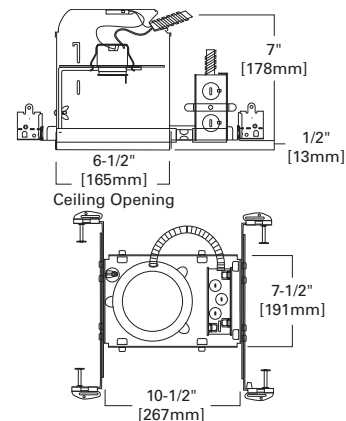

H7ICAT

ORDERING INFORMATION: ORDER HOUSING AND TRIMS SEPARATELY⁴

SAMPLE NUMBER: H7ICAT - 310W

Housing

H7ICAT=6" Aperture, New Construction, IC AIR-TITE™, 120V Line Voltage

Trims

Adjustables

376 Adjustable Gimbal - 30° Tilt, 50W PAR30, 50W PAR30L, OD: 7-1/4" [184mm]
376P=White Trim Ring, Black Baffle
376W=White Trim Ring, White Baffle

378 Adjustable with Splay - 25° Tilt, 35W PAR30L, OD: 7-1/4" [184mm]
378=White Trim with Clear Specular Splay
378P=White Trim with White Splay Trim

420 Regressed Eyeball - 30° Tilt, 50W PAR30L, 50W PAR30, 60W BR30, OD: 7-1/4" [184mm]
420P=White Trim with White Eyeball and Black Baffle

420PB=Polished Brass Trim with Polished Brass Eyeball and Black Baffle
420W=White Trim with White Eyeball and White Baffle

478 Adjustable with Splay - 25° Tilt, 45W PAR38, OD: 7-1/4" [184mm]
478=White Trim with Clear Specular Splay
478P=White Trim with White Splay

74 Eyeball - 30° Tilt, 75W PAR30, OD: 8" [203mm]
74P=White Trim and Eyeball

76 Adjustable Gimbal - 30° Tilt with screw base lamp, 45W PAR38, OD: 8" [203mm]
76P=White Trim with Gimbal Ring

77 Adjustable Eyeball - 30° Tilt, 50W PAR20, 75W R20, OD: 8" [203mm]
77P=White Trim with White Eyeball

78 Eyeball - 30° Tilt, 65W BR30, 75W R30, 75W PAR30L, OD: 8" [203mm]
78B=Satin Brass Trim with Satin Brass Eyeball
78P=White Trim with White Eyeball
78PAT=White Trim with White Eyeball - AIR-TITE™ Trim
78PB=Polished Brass Trim with Polished Brass Eyeball
78SN=Satin Nickel Trim with Satin Nickel Eyeball
78TBZ=Tuscan Bronze Trim with Tuscan Bronze Eyeball

90 Double Bubble Adjustable - 60° Tilt, 150W PAR38, OD: 8" [203mm]
90P=White Trim and Eyeball

Baffles

30 Super Trim™ AIR-TITE™ Baffle, 40W A19, 65W BR30, 75W R30, 75W PAR30, 75W PAR30L, 65W PAR38, 90W BR40, OD: 7-1/4" [184mm]
30PAT=White Trim with Black Baffle and Clear Reflector
30SNAT=Satin Nickel Trim with Satin Nickel Baffle and Reflector
30TBZAT=Tuscan Bronze Trim with Tuscan Bronze Baffle and Reflector
30WAT=White Trim with White Baffle and White Reflector
30WATH=White Trim with White Baffle and Clear Reflector

312 Coilex® Baffle, 50W PAR30, 65W BR30, 75W PAR30L, 75W R30, OD: 7-1/4" [184mm]
312P=White Trim with Black Baffle
312W=White Trim with White Baffle

353 Metal Baffle, 50W PAR30, 65W BR30, 75W PAR30L, 75W R30, OD: 7-1/4" [184mm]
353SN=Satin Nickel Trim with Satin Nickel Baffle
353TBZ=Tuscan Bronze Trim with Tuscan Bronze Baffle

Lenses and Diffusers

170 Albalite Lens with Reflector, 40W A19, OD: 8" [203mm]
170P=White Trim with Frosted Albalite Glass Lens
170PS=White Trim with Frosted Albalite Glass Lens, Wet Location Listed and AIR-TITE™
171 Drop Opal Lens with Reflector, 40W A19, OD: 8" [203mm]
171P=White Trim with Drop Opal Glass Lens
171PS=White Trim with Drop Opal Glass Lens, Wet Location Listed and AIR-TITE™