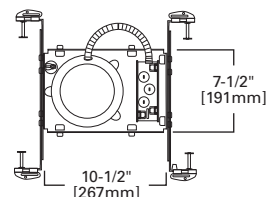

6-INCH LED SHALLOW NEW CONSTRUCTION ICAT

FEATURES

- Got Nail™ bar hangers
- Pass-N-Thru™ tool-less shortening of bar hangers
- Slide-N-Side™ wire traps
- Quick Connect wiring connectors included in junction box
- AIR-TITE™ per ASTM E283
- Die-formed housing and plaster frame
- Housing may be removed from plaster frame for junction box access
- Compatible with Halo RL560, LED modules and ML56 Shallow LED trims

Compliances may not apply to all product configurations. Please consult the product spec sheet for compliance details.
COMPLIANCES: UL/cUL Listed - Wet Location, UL/cUL Listed - Damp Location, UL/cUL Listed 1598 Luminaire, UL/cUL Listed for Feed Through, UL/cUL Listed for Insulation Contact, ENERGY STAR Qualified, CA T24 & IECC (see specifications), AIR-TITE™ Certified ASTM E283

H2750ICAT

See
Spec Sheet
for Compliant
Models

ORDERING INFORMATION: ORDER HOUSING AND MODULE SEPARATELY

SAMPLE NUMBER: H2750ICAT - RL560WH6827