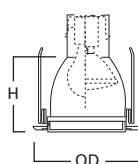

5051 Frosted Lens Showerlight

5051PS White Trim with Frost Glass Lens

HOUSING / LAMP:

DIMENSIONS: Height: 5-9/16" [141mm];
OD: 6-3/8" [162mm]