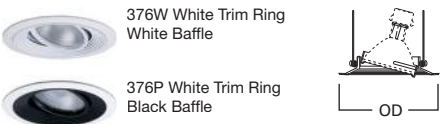

376 Adjustable 30° Tilt

HOUSING / LAMP:
H71CAT: 50W PAR30, 50W PAR30L
H71CT: 50W PAR30, 50W PAR30L
H7RICAT: 50W PAR30, 50W PAR30L
H7RICT: 50W PAR30, 50W PAR30L

DIMENSIONS: OD: 7-1/4" [184mm]