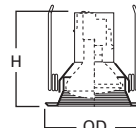

HOUSING / LAMP:

EI500AT: 50W PAR20, 50W R20, 65W BR30, 75W PAR30
EI500RAT: 30W R20, 35W PAR20, 50W PAR30, 50W PAR30L, 60W BR30
ET500: 50W R20, 50W PAR20, 75W R30, 75W PAR30
ET500R: 50W R20, 50W PAR20, 75W R30, 75W PAR30

DIMENSIONS: Height: 2-1/16" [52mm]; OD: 6-1/2" [165mm]