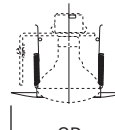

HOUSING / LAMP:
 H27RT: 75W PAR30, 100W A19
 H27T: 75W PAR30, 100W A19

DIMENSIONS: Height: 2-1/8" [54mm]; OD: 7-3/4" [197mm]

301 Open Trim

301P White Trim
 301SN Satin Nickel Trim
 301TBZS Tuscan Bronze Trim
 301PB Polished Brass Trim