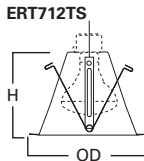

ERT710 Specular Reflector

ERT710 High Gloss Appliance White Trim with Clear Specular Reflector
ERT710G High Gloss Appliance White Trim with Gold Reflector

HOUSING / LAMP:

EI700: 75W R30, 65W BR30, 50W PAR30, 75W PAR30L
EI700AT: 75W R30, 65W BR30, 50W PAR30, 75W PAR30L
EI700R: 50W PAR30, 75W PAR30L, 65W BR30, 75W R30
EI700RAT: 50W PAR30, 75W PAR30L, 65W BR30, 75W R30

DIMENSIONS: Height: 2-7/8" [73mm]; OD: 7-1/4" [184mm]

ERT712 White Reflector

ERT712TS High Gloss Appliance White Trim with White Reflector, Torsion Spring
ERT712 High Gloss Appliance White Trim with White Reflector

ERT712

HOUSING / LAMP:

EI700: 40W A19, 65W BR30, 75W PAR30, 75W PAR30L, 75W R30, 90W BR40
EI700AT: 40W A19, 65W BR30, 75W PAR30, 75W PAR30L, 75W R30, 90W BR40
EI700ATNB: 40W A19, 65W BR30, 75W PAR30, 75W PAR30L, 75W R30, 90W BR40
EI700NB: 40W A19, 65W BR30, 75W PAR30, 75W PAR30L, 75W R30, 90W BR40
EI700R: 40W A19, 65W BR30, 75W PAR30, 75W PAR30L, 75W R30, 90W BR40
EI700RAT: 40W A19, 65W BR30, 75W PAR30, 75W PAR30L, 75W R30, 90W BR40

DIMENSIONS: Height: 5-3/8" [136mm]; OD: 7-1/4" [184mm]

ERT707 Metal Baffle

ERT707WHT High Gloss Appliance White Trim with White Baffle, Narrow and Wide Trim Rings
ERT707 High Gloss Appliance White Trim with Black Baffle, Narrow and Wide Trim Rings

HOUSING / LAMP:

EI700: 50W PAR30, 65W BR30, 75W R30, 75W PAR30L
EI700AT: 50W PAR30, 65W BR30, 75W R30, 75W PAR30L
EI700R: 50W PAR30, 65W BR30, 75W R30, 75W PAR30L
EI700RAT: 50W PAR30, 65W BR30, 75W R30, 75W PAR30L

DIMENSIONS: Height: 2-7/8" [73mm]; Wide OD: 8" [203mm]; Narrow OD: 7-1/4" [184mm], Two Trim Rings, Narrow and Wide, Supplied with Trim

ERT713 Black Metal Baffle

ERT713 High Gloss Appliance White Trim with Black Baffle
ERT713TS High Gloss White Trim with Black Baffle Torsion Spring Construction

HOUSING / LAMP: