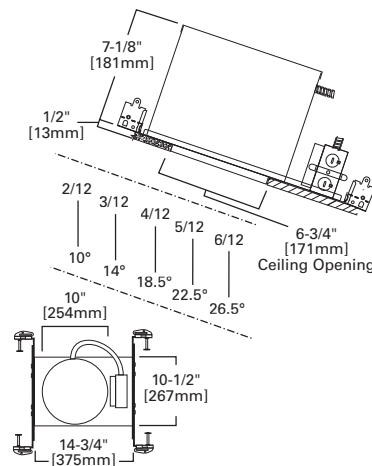

H247ICAT

ORDERING INFORMATION: ORDER HOUSING AND TRIMS SEPARATELY^Δ

SAMPLE NUMBER: H247ICAT - 496W

Housing	Trims
H247ICAT=6" Aperture, New Construction, Slope Ceiling, IC AIR-TITE™, Compact Fluorescent, 26W, 32W, 42W CFL	Baffles 496 Baffle, 26W DTT or 26W, 32W, 42W TTT, OD: 7-7/8" [200mm] 496P=White Trim with Black Baffle and Reflector 496W=White Trim with White Baffle and Reflector

NOTES: Δ Not to be used in direct contact with spray foam insulation.