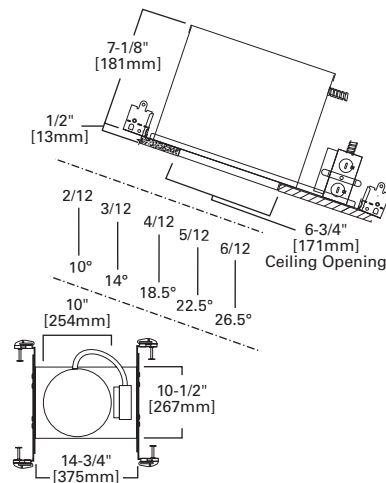

H248ICAT1D

ORDERING INFORMATION: ORDER HOUSING AND TRIMS SEPARATELY^Δ

SAMPLE NUMBER: H248ICAT1D - 496W

Housing	Trims
H248ICAT1D=6" Aperture, New Construction, Slope Ceiling, IC AIR-TITE™, Dimming Compact Fluorescent, 26, 32, 42W CFL	Baffles 496 Baffle, 26W DTT or 26W, 32W, 42W TTT, OD: 7-7/8" [200mm] 496P=White Trim with Black Baffle and Reflector 496W=White Trim with White Baffle and Reflector

NOTES: Δ Not to be used in direct contact with spray foam insulation.

496 Slope Ceiling Baffle

- 496W White Trim with White Baffle and Reflector
- 496P White Trim with Black Baffle and Reflector

HOUSING / LAMP:
H247ICAT: 26W DTT or 26W, 32W, 42W TTT
H248ICAT1D: 26W DTT or 26W, 32W, 42W TTT

DIMENSIONS: Height: 5-1/2" [140mm]; Aperture: 5-1/4" [133mm];
OD: 7-7/8" [200mm]

Specifications and dimensions subject to change without notice. Consult your Cooper Lighting Representative or visit www.cooperlighting.com for available options, accessories and ordering information.