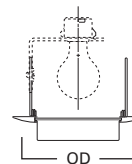

71 Drop Opal Lens

71P White Trim with Drop Opal Glass Lens

71PS White Trim with Drop Opal Glass Lens, Wet Location Listed