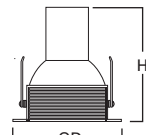

5016 Coilex® Baffle with Reflector

5016W White Trim with White Baffle

5016P White Trim with Black Baffle

HOUSING / LAMP:

H5RT: 60W A19, 65W BR30, 75W PAR30, 75W PAR30L, 75W R30
H5T: 60W A19, 65W BR30, 75W PAR30, 75W PAR30L, 75W R30

DIMENSIONS: Height: 6-3/4" [171mm]; OD: 6-3/8" [162mm]

5020 PAR Reflector Cone