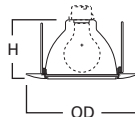

DIMENSIONS: Height: 3-15/16" [100mm]; Aperture: 4" [102mm];
OD: 7-1/4" [184mm]

170 Albalite Lens with Reflector

170P White Trim with Frosted Albalite Glass Lens

170PS White Trim with Frosted Albalite Glass Lens, Wet Location, AIR-TITE™