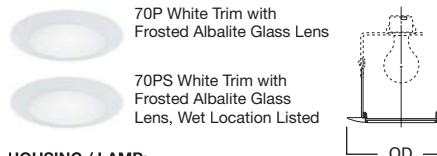

70 Albalite Lens

70P White Trim with Frosted Albalite Glass Lens
70PS White Trim with Frosted Albalite Glass Lens, Wet Location Listed

HOUSING / LAMP:
H7RT: 60W A19
H7T: 60W A19
H7TCP: 60W A19

DIMENSIONS: OD: 8" [203mm]