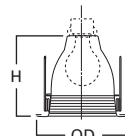

30 Super Trim™ AIR-TITE™ Baffle

- 30WAT White Trim with White Baffle and White Reflector
- 30WATH White Trim with White Baffle and Clear Reflector
- 30PAT White Trim with Black Baffle and Clear Reflector
- 30SNAT Satin Nickel Trim with Satin Nickel Baffle and Reflector
- 30TBZAT Tuscan Bronze Trim with Tuscan Bronze Baffle and Reflector