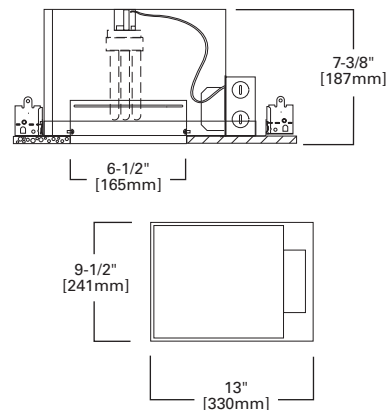

ORDERING INFORMATION: ORDER HOUSING AND TRIMS SEPARATELY^A

SAMPLE NUMBER: H285EICAT - 406WWB

Housing	Trims	Accessories
H285EICAT=6" Aperture, New Construction, IC AIR-TITE™, Compact Fluorescent, 26W CFL H285ELICAT=6" Aperture, New Construction, IC AIR-TITE™, Compact Fluorescent, 26W CFL (Lamp Included)	Baffles 406 Baffle, 26W TTT/26W DTT, OD: 7-3/4" [197mm] 406BA=Black Baffle with Specular Clear Reflector and Torsion Springs 406WB=White Baffle with Specular Clear Reflector and Torsion Springs 406WWB=White Baffle with White Reflector and Torsion Springs Lenses and Diffusers 270 Albalite Lens with Reflectors, 26W TTT/26W DTT, OD: 8" [203mm] 270PS=White Trim with Frosted Albalite Glass Lens, Wet Location Listed 271 Drop Opal Lens, 26W TTT/26W DTT, OD: 7-1/8" [181mm] 271PS=White Trim with Drop Opal Glass Lens, Wet Location Listed 272 Dome Lens with Reflector, 26W TTT/26W DTT, OD: 7-3/4" [197mm] 272PS=White Trim with Frosted Glass Dome, Wet Location Listed 425 Wall Wash with Coilex® Baffle and Scoop Reflector, 26W TTT/26W DTT, OD: 7-1/4" [184mm] 425P=White Trim with Black Baffle 425W=White Trim with White Baffle 70 Albalite Lens, 26W TTT/26W DTT, OD: 8" [203mm] 70P=White Trim with Frosted Albalite Glass Lens 70PS=White Trim with Frosted Albalite Glass Lens, Wet Location Listed 71 Drop Opal Lens, 26W TTT/26W DTT, OD: 8" [203mm] 71P=White Trim with Drop Opal Glass Lens 71PS=White Trim with Drop Opal Glass Lens, Wet Location Listed 73 Fresnel Lens, 26W TTT/26W DTT, OD: 8" [203mm] 73P=White Trim with Fresnel Glass Lens 73PS=White Trim with Fresnel Glass Glass Lens, Wet Location Listed 75 Diffuser, 26W TTT/26W DTT, OD: 7-3/4" [197mm] 75=All Glass Diffuser Reflectors 406 Specular Reflector, 26W TTT/26W DTT, OD: 7-3/4" [197mm] 406RG=White Trim with Gold Reflector 406SC=White Trim with Specular Clear Reflector Wall Wash 424 Wall Wash / Reflector Downlight, 26W TTT/26W DTT, OD: 7-1/4" [184mm] 424P=White Trim Ring	Designer Trim Rings Compatible with 406 (SC and RG only) 424, 425 TRM6C=Chrome TRM6MB=Black Metal TRM6P=White Metal TRM6SN=Satin Nickel TRM6TBZ=Tuscan Bronze TRM7MB=Black Plastic Oversize Trim Rings For use when ceiling opening is cut too large. See accessories section for compatible trims. OT400P=6" I.D. x 9-1/4" O.D., Oversized White Metal Trim Ring (May be used behind standard Halo trims rings.) OT403P=6" I.D. x 8" O.D. Oversized White Plastic Trim Ring

NOTES: Δ Not to be used in direct contact with spray foam insulation. Δ UL/cUL Listed for Wet Location with select trims. Δ TTT = Triple Twin Tube Compact Fluorescent Lamp. Δ DTT = Double Twin Tube Compact Fluorescent Lamp.