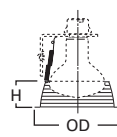

312 Coilex® Baffle

HOUSING / LAMP:
H27RT: 75W PAR30, 75W PAR30L, 85W BR30
H27T: 85W BR30, 75W PAR30

DIMENSIONS: Height: 2-1/4" [57mm]; OD: 7-1/4" [184mm]