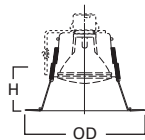

HOUSING / LAMP:

EI700: 75W R30, 65W BR30, 50W PAR30, 75W PAR30L
EI700AT: 75W R30, 65W BR30, 50W PAR30, 75W PAR30L
EI700R: 50W PAR30, 75W PAR30L, 65W BR30, 75W R30
EI700RAT: 50W PAR30, 75W PAR30L, 65W BR30, 75W R30

DIMENSIONS: Height: 2-7/8" [73mm]; OD: 7-1/4" [184mm]