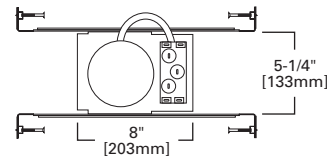

ORDERING INFORMATION: ORDER HOUSING AND TRIMS SEPARATELY^Δ

SAMPLE NUMBER: ET400ATSB - ERT401WHT

Housing	Trims	Lenses and Diffusers	Reflectors
ET400ATSB=4" Aperture, New Construction, Non-IC, AIR-TITE™, 120V Line Voltage, Adjustable Socket Bracket	Adjustables ERT402 Eyeball - 30° Tilt, 40W R16, 60W PAR16, OD: 5" [127mm] ERT402=High Gloss Appliance White Trim Ring with White Eyeball Baffles ERT401 Plastic Step Baffle, 40W R16, 50W PAR20, 50W R20, OD: 5" [127mm] ERT401=High Gloss Appliance White Trim Ring with Black Baffle ERT401WHT=High Gloss Appliance White Trim Ring with White Baffle ERT410 Metal Baffle, 40W R16, 50W PAR20, 50W R20, OD: 5-1/16" [129mm] ERT410=Black Metal Baffle, Gloss White Trim Ring ERT410WHT=High Gloss Appliance White Metal Baffle, Gloss White Trim Ring	ERT455 Prismatic Glass Lens Showerlight, 40W A19, 50W PAR20, 50W R20, OD: 5-1/16" [129mm] ERT455=Showerlight, High Gloss Appliance White Trim Ring	ERT403 Clear Specular Reflector, 50W R20, 40W R16, 40W A19, OD: 5" [127mm] ERT403=High Gloss Appliance White Trim with Clear Specular Reflector

NOTES: Δ UL/cUL Listed for Wet Location with select trims.