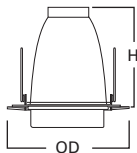

ERT724 Drop Opal Lens Showerlight

ERT724 Gloss White Trim with Drop Opal Glass Lens, Wet Location Listed