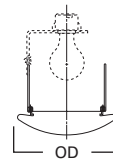

75 Diffuser

75 All Glass Diffuser

HOUSING / LAMP:

H7RT: 60W A19
H7T: 60W A19
H7TCP: 60W A19

DIMENSIONS: OD: 7-3/4" [197mm]