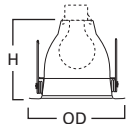

DIMENSIONS: Height: 5" [127mm]; OD: 7-1/4" [184mm]

30 Super Trim™ AIR-TITE™ Reflector

30HAT White Trim with Haze Reflector

30RGAT White Trim with Gold Reflector

30CAT White Trim with Clear Specular Reflector