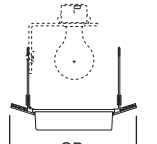

ERT702 Drop Opal Plastic Lens Showerlight

ERT702 High Gloss Appliance White Trim with Drop Opal Lens

HOUSING / LAMP:
ET2700: 60W A19

DIMENSIONS: OD: 8" [203mm]