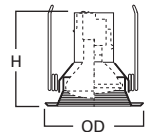

5001 Metal Baffle

5001P White Trim with White Baffle

5001MB White Trim with Black Baffle

5001SN Satin Nickel Trim with Satin Nickel Baffle