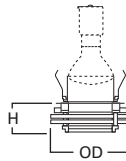

946BC Black Chrome Accent with Translucent Rings

946PB Polished Brass Accent with Translucent Rings

HOUSING / LAMP:

H99ICAT: 30W R20
H99RTAT: 50W PAR20, 50W R20
H99TAT: 50W PAR20, 50W R20

DIMENSIONS: Height: 1-5/8" [41mm],
Outside Diameter: 5-5/8" [143mm]