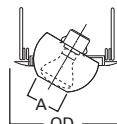

77P White Trim with White Eyeball

HOUSING / LAMP:

H7RT: 50W R20, 50W PAR20
H7T: 50W R20, 50W PAR20
H7TNB: 50W R20, 50W PAR20
H7TCP: 50W R20, 50W PAR20

DIMENSIONS: Aperture: 2-3/4" [70mm]; OD: 8" [203mm]