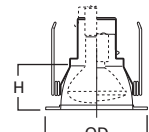

5020P White Trim with White Reflector

5020H White Trim with Haze Reflector

5020SC White Trim with Clear Specular Reflector

HOUSING / LAMP:

H51CAT: 60W BR30, 75W PAR30
H5RICAT: 50W PAR30, 50W PAR30L, 60W BR30

DIMENSIONS: Height: 3-1/4" [82mm]; OD: 6-3/8" [162mm]