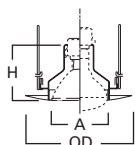

DIMENSIONS: Height: 2-1/8" [54mm]; OD: 7-3/4" [197mm]

300 Open Trim with Socket Support

300P White Trim

300SN Satin Nickel Trim

300TBZ Tuscan Bronze Trim

HOUSING / LAMP:
H7ICAT: 65W BR30, 75W PAR30, 75W PAR30L
H7ICT: 65W BR30, 75W PAR30, 75W PAR30L
H7RICAT: 65W BR30, 75W PAR30, 75W PAR30L
H7RICT: 65W BR30, 75W PAR30, 75W PAR30L