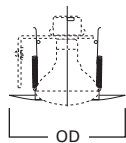

HOUSING / LAMP:

H7RT: 65W BR30, 75W R30, 75W PAR30, 75W PAR30L
H7T: 65W BR30, 75W R30, 75W PAR30
H7TCP: 65W BR30, 75W R30, 75W PAR30

DIMENSIONS: OD: 7-1/4" [184mm]