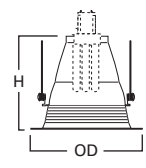

406 Baffle

HOUSING / LAMP:
H270ICAT: 13W DTT or 13W TTT
H270RICAT: 13W DTT or 13W TTT
H271ICAT: 18W DTT or 18W TTT
H271RICAT: 18W DTT or 18W TTT
H272ICAT: 26W DTT or 26W TTT
H272RICAT: 26W DTT or 26W TTT
H273ICAT1D: 26W DTT or 26W TTT, 32W TTT
H273RICAT1D: 26W DTT or 26W TTT, 32W TTT

DIMENSIONS: Height: 6" [152mm]; OD: 7-3/4" [184mm]

Specifications and dimensions subject to change without notice. Consult your Cooper Lighting Representative or visit www.cooperlighting.com for available options, accessories and ordering information.