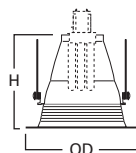

HOUSING / LAMP:

- H280E: 18W TTT/18W DTT
- H280EEM: 18W TTT/18W DTT
- H280EICAT: 18W TTT/18W DTT
- H280EL: 18W TTT/18W DTT
- H280ELICAT: 18W TTT/18W DTT
- H283E: 18W TTT/18W DTT
- H283EL: 18W TTT/18W DTT
- H285E: 26W TTT/26W DTT
- H285EEM: 26W TTT/26W DTT
- H285EEML: 26W TTT/26W DTT
- H285EICAT: 26W TTT/26W DTT
- H285EL: 26W TTT/26W DTT
- H285ELICAT: 26W TTT/26W DTT
- H287E: 26W TTT/26W DTT
- H287EL: 26W TTT/26W DTT

DIMENSIONS: Height: 6" [152mm]; OD: 7-3/4" [184mm]