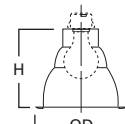

405SC White Trim with Clear Specular Reflector

405H White Trim with Haze Reflector

405RG White Trim with Residential Gold Reflector

HOUSING / LAMP:

H7RT: 150W A21
H7T: 150W A21
H7TNB: 150W A21
H7TCP: 150W A21

DIMENSIONS: Height: 6" [152mm]; OD: 7-1/4" [184mm]