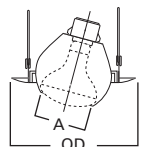

DIMENSIONS: Height: 4-1/4" [108mm]; OD: 8" [203mm]

ERT704 Eyeball

ERT704 High Gloss Appliance White Trim with White Eyeball

HOUSING / LAMP:
ET700: 75W R30, 75W PAR30, 75W PAR30L
ET700R: 75W R30, 75W PAR30, 75W PAR30L