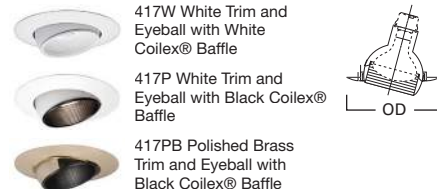

417 Coilex® Baffle Eyeball 30° Tilt

417W White Trim and Eyeball with White Coilex® Baffle
417P White Trim and Eyeball with Black Coilex® Baffle
417PB Polished Brass Trim and Eyeball with Black Coilex® Baffle

HOUSING / LAMP:
H7RT: 65W BR30, 75W R30
H7T: 65W BR30, 75W R30
H7TNB: 65W BR30, 75W R30
H7TCP: 65W BR30, 75W R30

DIMENSIONS: OD: 8" [203mm]