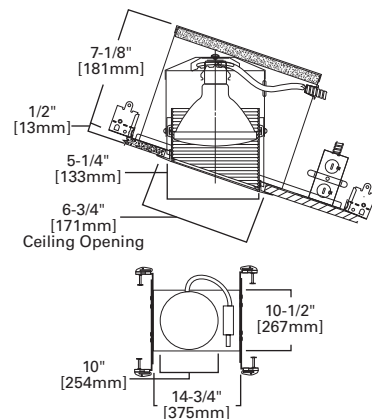

ORDERING INFORMATION: ORDER HOUSING AND TRIMS SEPARATELY^A

SAMPLE NUMBER: H47ICT - 498W

Housing	Trims
H47ICT=6" Aperture, New Construction, Slope Ceiling, IC, 120V Line Voltage	Adjustables 1417 Low Voltage Eyeball with Baffle - 30° Tilt, 20W 12V MR16, OD: 7-1/4" [184mm] 1417BA=White Trim with White Eyeball and Black Baffle (Low Voltage Transformer Included) 1417W=White Trim with White Eyeball and White Baffle (Low Voltage Transformer Included) 417 Coilex® Baffle Eyeball - 30° Tilt, 65W BR30, 75W R30, OD: 8" [203mm] 417P=White Trim and Eyeball with Black Coilex® Baffle 417PB=Polished Brass Trim and Eyeball with Black Coilex® Baffle 417W=White Trim and Eyeball with White Coilex® Baffle 78 Eyeball - 30° Tilt, 65W BR30, 75W R30, OD: 8" [203mm] 78B=Satin Brass Trim with Satin Brass Eyeball 78P=White Trim with White Eyeball 78PAT=White Trim with White Eyeball - AIR-TITE™ Trim 78PB=Polished Brass Trim with Polished Brass Eyeball 78SN=Satin Nickel Trim with Satin Nickel Eyeball 78TBZ=Tuscan Bronze Trim with Tuscan Bronze Eyeball Baffles 496 Baffle, 75W A19, 100W R30, 85W BR30, 75W PAR30L, OD: 7-7/8" [200mm] 496P=White Trim with Black Baffle and Reflector 496W=White Trim with White Baffle and Reflector 498 Baffle, 90W PAR38, OD: 7-7/8" [200mm] 498P=White Trim with Black Baffle 498W=White Trim with White Baffle Lenses and Diffusers 170 Albalite Lens with Reflector, 60W A19, OD: 8" [203mm] 170P=White Trim with Frosted Albalite Glass Lens 170PS=White Trim with Frosted Albalite Glass Lens, Wet Location Listed and AIR-TITE™

NOTES: Δ Not to be used in direct contact with spray foam insulation. Δ UL/cUL Listed for Wet Location with select trims.