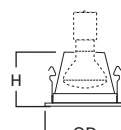

ERT455 Prismatic Glass Lens Showerlight

HOUSING / LAMP:

EI400ATSB: 30W R20, 35W PAR20
ET400RATSB: 40W A19, 50W PAR20, 50W R20
ET400ATSB: 40W A19, 50W PAR20, 50W R20

DIMENSIONS: Height: 2-5/8" [67mm], OD: 5-1/16" [129mm]

Specifications and dimensions subject to change without notice. Consult your Cooper Lighting Representative or visit www.cooperlighting.com for available options, accessories and ordering information.