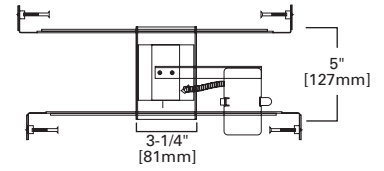

ORDERING INFORMATION

SAMPLE NUMBER: ETS300W

Housing and Trim Kit

ETS300=3" Square Aperture Non-IC AIR-TITE™ Housing and Trim Kit, for PAR16 Reflector Lamp, White Trim Ring with Black Baffle
ETS300W=3" Square Aperture Non-IC AIR-TITE™ Housing and Trim Kit, for PAR16 Reflector Lamp, Gloss White Trim Ring with White Baffle

Specifications and dimensions subject to change without notice. Consult your Cooper Lighting Representative or visit www.cooperlighting.com for available options, accessories and ordering information.