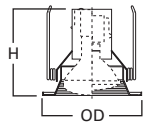

5014 Shallow Metal Baffle

5014P White Trim with White Baffle

5014MB White Trim with Black Baffle

HOUSING / LAMP:

H25ICAT: 50W PAR30, 65W BR30, 75W PAR30L (75W PAR30 5014P only)

DIMENSIONS: Height: 5-9/16" [141mm]; OD: 6-3/8" [162mm]