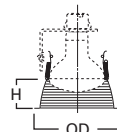

353 Metal Baffle

HOUSING / LAMP:
H71CAT: 50W PAR30, 65W BR30, 75W PAR30L, 75W R30
H71CT: 50W PAR30, 65W BR30, 75W PAR30L, 75W R30
H7RICAT: 50W PAR30, 65W BR30, 75W PAR30L, 75W R30
H7RICT: 50W PAR30, 65W BR30, 75W PAR30L, 75W R30

DIMENSIONS: Height: 3" [76mm]; OD: 7-1/4" [184mm]