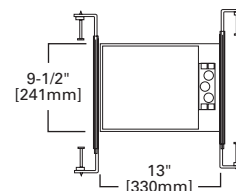

ORDERING INFORMATION: ORDER HOUSING AND TRIMS SEPARATELY^A

SAMPLE NUMBER: E1700U - ERT707WHT