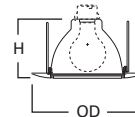

HOUSING / LAMP:
H7ICAT: 40W A19
H7ICT: 40W A19
H7RICAT: 40W A19
H7RICT: 40W A19

DIMENSIONS: Height: 4" [101mm]; OD: 8" [203mm]