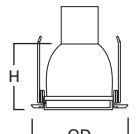

5051 Frosted Lens Showerlight

5051PS White Trim with Frost Glass Lens

HOUSING / LAMP:

H524ICAT / H524ICATL: 13W GU24 CFL Spiral (CF13/GU24),
15W 2700K GU24 CFL R30 Reflector (CF15/27/R30/GU24)
H524RICAT / H524RICATL: 13W GU24 CFL Spiral (CF13/GU24),
15W 2700K GU24 CFL R30 Reflector (CF15/27/R30/GU24)

DIMENSIONS: Height: 5-9/16" [141mm]; OD: 6-3/8" [162mm]