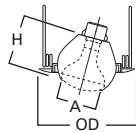

78P White Trim with White Eyeball

78PAT White Trim with White Eyeball - AIR-TITE™ Trim

78SN Satin Nickel Trim with Satin Nickel Eyeball