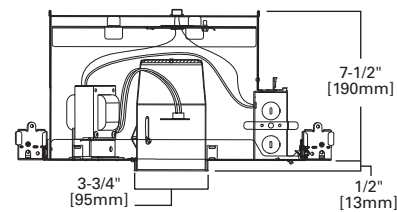

ORDERING INFORMATION: ORDER HOUSING AND TRIMS SEPARATELY^Δ

SAMPLE NUMBER: H38LVICAT - 3003WHWB