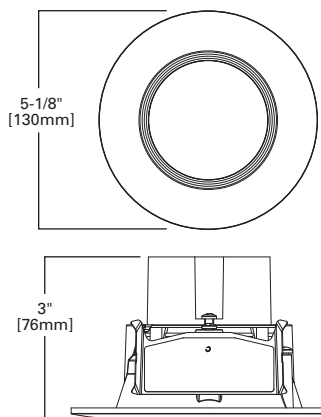

4-INCH LED BAFFLE-TRIM MODULE

FEATURES

- Halo White or Satin Nickel trim and baffle finish
- 2700K, 3000K or 3500K color temperature
- Retrofits existing 4" housings with screwbase adapter included
- Use with 4" LED housings - new construction & remodel
- Dimmable
- Flexible mounting with friction blades
- Damp location and Wet location shower listed
- LED connector is CA Title-24 and WSEC compliant, and cULus Listed
- AIR-TITE™ per ASTM E283

Compliances may not apply to all product configurations. Please consult the product spec sheet for compliance details.

COMPLIANCES: UL/cUL Listed - Wet Location, UL/cUL Listed - Damp Location, UL/cUL Listed 1598 Luminaire, IP65 Rated, ENERGY STAR Qualified, CA T24 & IECC (see specifications), AIR-TITE™ Certified ASTM E283, NY ECCC Compliant, Washington State Energy Code, IC Rated

RL4 SERIES

See Spec Sheet for Compliant Models

ORDERING INFORMATION: ORDER MODULE AND HOUSING SEPARATELY

SAMPLE NUMBER: RL460WH827PK

RL460 Modules	Housing	Accessories
80 CRI RL460WH827PK=4" LED Retrofit Module with Regressed Baffle and Lens, White Baffle and Ring, 80 CRI, 2700K RL460SN827PK=4" LED Retrofit Module with Regressed Baffle and Lens, Satin Nickel Baffle and Ring, 80 CRI, 2700K RL460WH830PK=4" LED Retrofit Module with Regressed Baffle and Lens, White Baffle and Ring, 80 CRI, 3000K RL460SN830PK=4" LED Retrofit Module with Regressed Baffle and Lens, Satin Nickel Baffle and Ring, 80 CRI, 3000K RL460WH835PK=4" LED Retrofit Module with Regressed Baffle and Lens, White Baffle and Ring, 80 CRI, 3500K 90 CRI RL460WH930PK=4" LED Retrofit Module with Regressed Baffle and Lens, White Baffle and Ring, 90 CRI, 3000K RL460WH935PK=4" LED Retrofit Module with Regressed Baffle and Lens, White Baffle and Ring, 90 CRI, 3500K	H995ICAT=4" Aperture, New Construction, IC AIR-TITE™, High Efficacy LED Housing H995RICAT=4" Aperture, Remodel, IC AIR-TITE™, High Efficacy LED Housing	HE26LED=Replacement Screw Base Adapter (One Included with Unit)