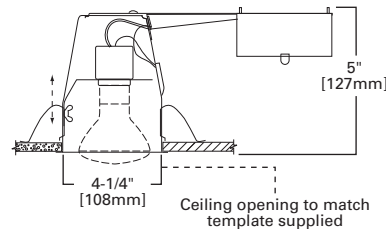

ORDERING INFORMATION: ORDER HOUSING AND TRIMS SEPARATELY^Δ

SAMPLE NUMBER: ET400RATSB - ERT401WHT

Housing	Trims	Lenses and Diffusers	Reflectors
ET400RATSB=4" Aperture, Remodel, Non-IC, AIR-TITE™, 120V Line Voltage, Adjustable Socket Bracket	Adjustables ERT402 Eyeball - 30° Tilt, 40W R16, 60W PAR16, OD: 5" [127mm] ERT402=High Gloss Appliance White Trim Ring with White Eyeball Baffles ERT401 Plastic Step Baffle, 40W R16, 50W PAR20, 50W R20, OD: 5" [127mm] ERT401=High Gloss Appliance White Trim Ring with Black Baffle ERT401WHT=High Gloss Appliance White Trim Ring with White Baffle ERT410 Metal Baffle, 40W R16, 50W PAR20, 50W R20, OD: 5-1/16" [129mm] ERT410=Black Metal Baffle, Gloss White Trim Ring ERT410WHT=High Gloss Appliance White Metal Baffle, Gloss White Trim Ring	ERT455 Prismatic Glass Lens Showerlight, 40W A19, 50W PAR20, 50W R20, OD: 5-1/16" [129mm] ERT455=Showerlight, High Gloss Appliance White Trim Ring	ERT403 Clear Specular Reflector, 50W R20, 40W R16, 40W A19, 50W PAR20, OD: 5" [127mm] ERT403=High Gloss Appliance White Trim with Clear Specular Reflector

NOTES: Δ UL/cUL Listed for Wet Location with select trims.

Specifications and dimensions subject to change without notice. Consult your Cooper Lighting Representative or visit www.cooperlighting.com for available options, accessories and ordering information.