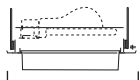

HOUSING / LAMP:
H1EF: (2) 18W DTT
H1EFICAT: (2) 13W DTT
H1IC: 60W A19
H1T: 100W A19
H242E: (2) 13W DTT

DIMENSIONS: OD: 9-3/8" [238mm] Square