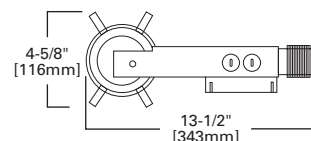

ORDERING INFORMATION: ORDER HOUSING AND TRIMS SEPARATELY^A

SAMPLE NUMBER: ET400LVRAT - ERT401LVW

Housing	Trims
ET400LVRAT=4" Aperture, Remodel, Non-IC, AIR-TITE™, 12V Low Voltage, MR16	Adjustables ERT402LV Eyeball - 30° Tilt, 12V 50W MR16, OD: 5" [127mm] ERT402LV=High Gloss Appliance White Trim Ring with White Eyeball Baffles ERT401LV Baffle, 12V 50W MR16, OD: 5" [127mm] ERT401LV=High Gloss Appliance White Trim Ring with Black Baffle ERT401LVW=High Gloss Appliance White Trim Ring with White Baffle
	Reflectors ERT403LV Reflector, 12V 50W MR16, OD: 5" [127mm] ERT403LV=High Gloss Appliance White Trim with Clear Specular Reflector ERT403LVG=High Gloss Appliance White Trim with Gold Reflector Slot Aperture ERT404LV Slot Aperture, 12V 50W MR16, OD: 5" [127mm] ERT404LV=High Gloss Appliance White Trim and Slot

NOTES: Δ UL/cUL Listed for Wet Location with select trims. Δ Trim cover glass may be substituted with optional color or optical lens media.

Specifications and dimensions subject to change without notice. Consult your Cooper Lighting Representative or visit www.cooperlighting.com for available options, accessories and ordering information.