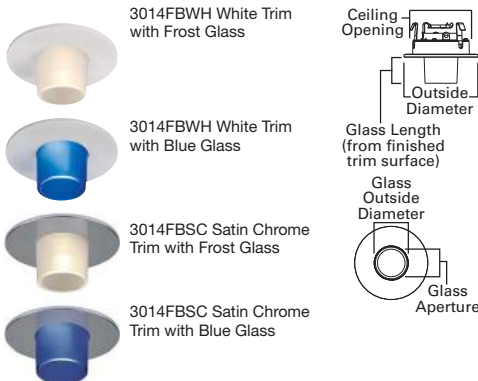

DIMENSIONS: Aperture: 1-3/4" [45mm], Gimbal: 2-1/4" [57mm],
 Ceiling Opening-round: 3-3/4" [95mm],
 OD-square: 4-1/4" [108mm]

3014 Decorative Tapered Glass Cylinder

HOUSING / LAMP:

H36ICAT: 120V GU10 50W
 H36LVICAT: 12V MR16 50W
 H36LVRTAT: 12V MR16 50W
 H36LVRTAT277: 12V MR16 50W
 H36LVTAT: 12V MR16 50W
 H36LVTAT277: 12V MR16 50W
 H36LVTATCP: 12V MR16 50W
 H36RTAT: 120V GU10 50W
 H36TAT: 120V GU10 50W
 H38ICAT: 120V GU10 50W
 H38LVICAT: 12V MR16 37W