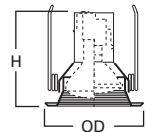

5001 PAR Metal Baffle Splay

5001P White Trim with White Baffle

5001MB White Trim with Black Baffle

5001SN Satin Nickel Trim with Satin Nickel Baffle