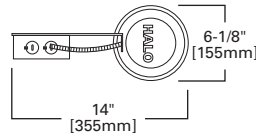

TOP VIEW

ORDERING INFORMATION: ORDER HOUSING AND TRIMS SEPARATELY^A

SAMPLE NUMBER: H5RICAT - 5016W

Housing	Trims	Accessories
H5RICAT=5" Aperture, Remodel, IC AIR-TITE™, 120V Line Voltage	Adjustables 5060 Adjustable Gimbal - 20° Tilt, 50W PAR30, OD: 6-3/8" [162mm] 5060P=White Trim with White Gimbal 5070 Adjustable Eyeball - 30° Tilt, 75W PAR30, OD: 6-3/8" [162mm] 5070P=White Trim with White Eyeball 5070PB=Polished Brass Trim with Polished Brass Eyeball 5070SN=Satin Nickel Trim with Satin Nickel Eyeball 5070TBZ=Tuscan Bronze Trim with Tuscan Bronze Eyeball 5071 Adjustable Eyeball - 30° Tilt, 50W R20, 50W PAR20, OD: 6-1/2" [165mm] 5071P=White Trim with White Eyeball Baffles 5001 PAR Metal Baffle Splay, 30W R20, 35W PAR20, 60W BR30, 50W PAR30, 50W PAR30L, OD: 6-3/8" [162mm] 5001MB=White Trim with Black Baffle 5001P=White Trim with White Baffle 5001SN=Satin Nickel Trim with Satin Nickel Baffle 5001TBZ=Tuscan Bronze Trim with Tuscan Bronze Baffle 5010 PAR Metal Step Baffle, 60W BR30, 50W PAR30, 50W PAR30L, OD: 6-1/2" [165mm] 5010=White Trim with Black Baffle 5010W=White Trim with White Baffle 5016 Coilex® Baffle with Reflector and Torsion Springs, 50W PAR30, 65W BR30, 75W PAR30L, OD: 6-3/8" [162mm] 5016P=White Trim with Black Baffle 5016W=White Trim with White Baffle Lenses and Diffusers 5054 Dome Lens Showerlight, 40W A19, 50W PAR30, OD: 6-3/8" [162mm] 5054PS=White Trim Ring Frost Glass Dome Lens Showerlight 5054SNS=Satin Nickel Trim Ring Frost Glass Dome Lens Showerlight 5054TBZS=Tuscan Bronze Trim Ring Frost Glass Dome Lens Showerlight Open 5000 PAR Metal Splay, 50W PAR30, 75W PAR30L, 60W BR30, OD: 6-3/8" [162mm] 5000P=White Trim with White Splay 5000SN=Satin Nickel Trim with Satin Nickel Splay 5000TBZ=Tuscan Bronze Trim with Tuscan Bronze Splay Reflectors 5020 PAR Reflector Cone, 50W PAR30, 50W PAR30L, 60W BR30, OD: 6-3/8" [162mm] 5020BL=White Trim with Black Specular Reflector 5020H=White Trim with Haze Reflector 5020P=White Trim with White Reflector 5020RG=White Trim with Residential Gold Reflector 5020SC=White Trim with Clear Specular Reflector 5020SN=Satin Nickel Trim with Satin Nickel Reflector 5020TBZ=Tuscan Bronze Trim with Tuscan Bronze Reflector 5021 Full Reflector, 40W A19, OD: 6-3/8" [162mm] 5021H=White Trim with Haze Reflector 5021RG=White Trim with Residential Gold Reflector 5021SC=White Trim with Specular Clear Reflector 5021SN=Satin Nickel Trim with Satin Nickel Reflector 5021TBZ=Tuscan Bronze Trim with Tuscan Bronze Reflector Showerlight 5051 Frosted Lens Showerlight, 35W PAR30L, OD: 6-7/16" [164mm] 5051PS=White Trim with Frost Glass Lens	Oversize Trim Rings OT500P=Oversize Trim Ring for "Straight Precision" Sided Halo H5 50xx Family Trims

NOTES: Δ Not to be used in direct contact with spray foam insulation. Δ UL/cUL Listed for Wet Location with select trims.