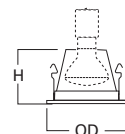

955PS White Trim Ring, Prismatic Glass Lens Showerlight

HOUSING / LAMP:

H99ICAT: 30W R20, 35W PAR20
H99RTAT: 40W A19, 50W PAR20, 50W R20
H99TAT: 40W A19, 50W PAR20, 50W R20

DIMENSIONS: Height: 2-5/8" [67mm], OD: 5-1/16" [129mm]