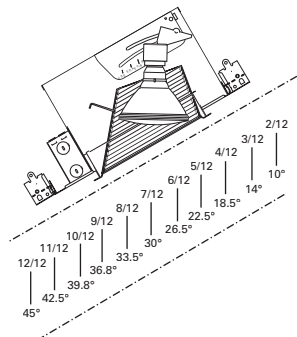

PITCH TO DEGREE CONVERSION

Specifications and dimensions subject to change without notice. Consult your Cooper Lighting Representative or visit www.cooperlighting.com for available options, accessories and ordering information.