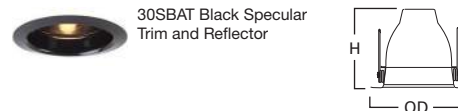

30SBAT Super Trim AIR-TITE™ Reflector

HOUSING / LAMP:

H724ICAT / H724ICATL: 13W GU24 CFL Spiral (CF13/GU24),
15W GU24 CFL R30 Reflector (CF15/27/R30/GU24)
H724RICAT / H724RICATL: 13W GU24 CFL Spiral (CF13/GU24),
15W GU24 CFL R30 Reflector (CF15/27/R30/GU24)

DIMENSIONS: Height: 5" [127mm]; OD: 7-1/4" [184mm]