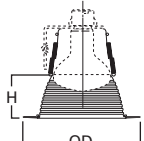

DIMENSIONS: Height: 5-3/8" [136mm]; OD: 7-1/4" [184mm]

ERT707 Metal Baffle

ERT707WHT High Gloss Appliance White Trim with White Baffle, Narrow and Wide Trim Rings
ERT707 High Gloss Appliance White Trim with Black Baffle, Narrow and Wide Trim Rings