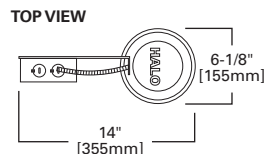

ORDERING INFORMATION: ORDER HOUSING, TRIM AND LAMP (BY OTHERS) SEPERATELY. MODEL WITH "L" SUFFIX INCLUDES LAMP.

SAMPLE NUMBER: H524RICAT 5001P

Housing	Trims¹	Accessories (Order Separately)
H524RICAT=5" Insulated Ceiling, AIR-TITE™ Remodel Recessed Housing, GU24 Base, 120V H524RICATL=5" Insulated Ceiling, AIR-TITE™ Remodel Recessed Housing, GU24 Base, 120V; with CF15/27/R30/GU24 Lamp Included	Shallow Step Baffle 5001MB=White Trim with Black Baffle 5001P=White Trim with White Baffle 5001SN=Satin Nickel Trim with Satin Nickel Baffle 5001TBZ=Tuscan Bronze Trim with Tuscan Bronze Baffle ERT501=Gloss White Trim with Black Baffle ERT501WHT=Gloss White Trim with Gloss White Baffle Step Baffle 5010=White Trim with Black Baffle 5010W=White Trim with White Baffle ERT510=Gloss White Trim with Black Baffle ERT510WHT=Gloss White Trim with Gloss White Baffle Deep Coilex® Baffle 5012P=White Trim with Coilex® Black Baffle 5012W=White Trim with Coilex® White Baffle Step Baffle Cone ERT513=Gloss White Trim with Black Baffle ERT513TS=Gloss White Trim with Black Baffle and Torsion Springs ERT513WHT=Gloss White Trim with Gloss White Baffle ERT513WHTTS=Gloss White Trim with Gloss White Baffle and Torsion Springs Coilex® Baffle with Reflector 5016P=White Trim with Coilex® Black Baffle 5016W=White Trim with Coilex® White Baffle Full Reflector for Omni-Directional Lamps 5021H=White Trim with Haze Reflector 5021RG=White Trim with Residential Gold Reflector 5021SC=White Trim with Clear Specular Reflector 5021SN=Satin Nickel Trim with Satin Nickel Reflector 5021TBZ=Tuscan Bronze Trim with Tuscan Bronze Reflector ERT521=Gloss White Trim with Clear Specular Reflector Showerlights 5051PS=White Trim with Frost Glass Lens ERT551=Gloss White Trim with Frosted Glass Lens ERT552=Gloss White Trim with Fresnel Glass Lens 5054PS=White Trim Rings Frost Glass Dome Lens 5054SNS=Satin Nickel Trim Rings Frost Glass Dome Lens 5054TBZS=Tuscan Bronze Trim Rings Frost Glass Dome Lens ERT550=Gloss White Trim with Frosted Drop Diffuser Splay Trims 5000P=White Trim with White Splay 5000SN=Satin Nickel Trim with Satin Nickel Splay 5000TBZ=Tuscan Bronze Trim with Tuscan Bronze Splay ERT500=High Gloss Appliance White Splay Trim	OT500P=5" Oversize White Polymer Trim Ring. For use with 5000 Series Trims (Straight Side) 6.0" I.D., 5.25" O.D. 215R30GU24=Replacement Lamp 15W, 2700K, Self-ballasted, CFL R30 Reflector Lamp (Lamp Included in Models with "L" Suffix)

NOTES: 1. Refer to lamp-trim listings on trim pages for compatible combinations