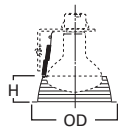

312 Coilex® Baffle

HOUSING / LAMP:
H71CAT: 50W PAR30, 65W BR30, 75W PAR30L, 75W R30
H71CT: 50W PAR30, 65W BR30, 75W PAR30L, 75W R30
H7RICAT: 50W PAR30, 65W BR30, 75W PAR30L, 75W R30
H7RICT: 50W PAR30, 65W BR30, 75W PAR30L, 75W R30

DIMENSIONS: Height: 2-1/4" [57mm]; OD: 7-1/4" [184mm]