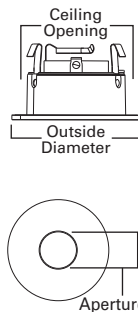

3002 Adjustable Pinhole Reflector

HOUSING / LAMP:

H36ICAT: 120V GU10 50W
H36LVICAT: 12V MR16 50W
H36LVRTAT: 12V MR16 50W
H36LVRTAT277: 12V MR16 50W
H36LVTAT: 12V MR16 50W
H36LVTAT277: 12V MR16 50W
H36LVTATCP: 12V MR16 50W
H36RTAT: 120V GU10 50W
H36TAT: 120V GU10 50W
H38ICAT: 120V GU10 50W
H38LVICAT: 12V MR16 37W

DIMENSIONS: Aperture: 1-5/8" [41mm],
Ceiling Opening: 3-3/4" [95mm],
OD: 4-1/4" [108mm]