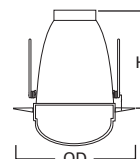

272 Dome Lens with Reflectors

272PS White Trim with Frosted Glass Dome, Wet Location Listed