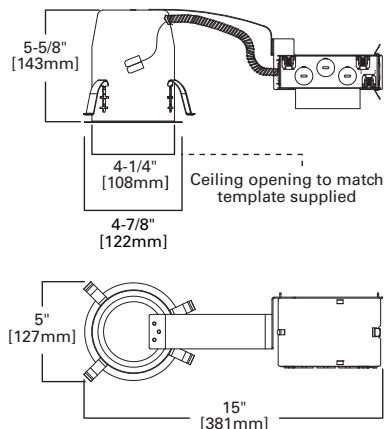

FEATURES

- AIR-TITE™
- Slide-N-Side™ wire traps
- Dimmable 120V electronic driver
- Designed for use with Halo 4" LED Light Engines
- Remodel springs accommodate 1/2" and 5/8" ceiling material
- Integral thermal protection
- Consumes less than 14W

Compliances may not apply to all product configurations. Please consult the product spec sheet for compliance details.

COMPLIANCES: UL/cUL Listed - Wet Location, UL/cUL Listed - Damp Location, UL/cUL Listed 1598 Luminaire, UL/cUL Listed for Insulation Contact, ENERGY STAR Qualified, CA T24 & IECC (see specifications), AIR-TITE™ Certified ASTM E283