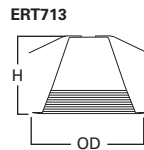

ERT710 Specular Reflector

ERT710 High Gloss Appliance White Trim with Clear Specular Reflector
ERT710G High Gloss Appliance White Trim with Gold Reflector

HOUSING / LAMP:
ET700: 65W BR30, 75W R30, 75W PAR30, 150W R40, 150W PAR38
ET700R: 65W BR30, 75W R30, 75W PAR30, 75W PAR30L, 150W R40

DIMENSIONS: Height: 2-7/8" [73mm]; OD: 7-1/4" [184mm]

ERT712 White Reflector

ERT712TS High Gloss Appliance White Trim with White Reflector, Torsion Spring
ERT712 High Gloss Appliance White Trim with White Reflector

HOUSING / LAMP:
ET700: 85W BR30, 120W BR40, 100W R30, 75W PAR30L, 100W A19
ET700R: 65W BR30, 75W PAR30L

DIMENSIONS: Height: 5-3/8" [136mm]; OD: 7-1/4" [184mm]

ERT707 Metal Baffle

ERT707WHT High Gloss Appliance White Trim with White Baffle, Narrow and Wide Trim Rings
ERT707 High Gloss Appliance White Trim with Black Baffle, Narrow and Wide Trim Rings

HOUSING / LAMP:
ET700: 65W BR30, 75W R30, 75W PAR30
ET700R: 65W BR30, 75W R30, 75W PAR30, 75W PAR30L

DIMENSIONS: Height: 2-7/8" [73mm]; Wide OD: 8" [203mm]; Narrow OD: 7-1/4" [184mm]

ERT709 Large Aperture Metal Baffle

ERT709WHT High Gloss Appliance White Trim with White Baffle, Narrow and Wide Trim Rings
ERT709 High Gloss Appliance White Trim with Black Baffle, Narrow and Wide Trim Rings

HOUSING / LAMP:
ET700: 120W R40, 120W PAR38

DIMENSIONS: Height: 2-5/8" [67mm]; Wide OD: 8" [203mm]; Narrow OD: 7-1/4" [184mm]

ERT713 Black Metal Baffle

ERT713 High Gloss Appliance White Trim with Black Baffle
ERT713TS High Gloss White Trim with Black Baffle Torsion Spring Construction

HOUSING / LAMP:
ET700: 75W PAR30L, 85W BR30, 100W R30, 100W A19, 120W BR40
ET700R: 65W BR30, 75W PAR30L

DIMENSIONS: Height: 5" [127mm]; OD: 7-1/4" [184mm]

ERT713L Black Metal Baffle