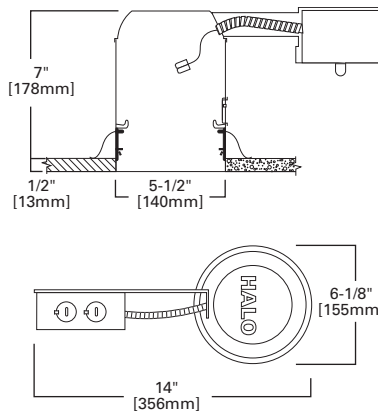

FEATURES

- Slide-N-Side™ wire traps
- Quick Connect wiring connectors included in junction box
- AIR-TITE™ per ASTM E283
- Die-formed housing
- Remodel springs accommodate 1/2" and 5/8" ceiling material
- Compatible with Halo LED: RL560 LED, ML56 LED System

Compliances may not apply to all product configurations. Please consult the product spec sheet for compliance details.

COMPLIANCES: UL/cUL Listed - Wet Location, UL/cUL Listed - Damp Location, UL/cUL Listed 1598 Luminaire, UL/cUL Listed for Feed Through, UL/cUL Listed for Insulation Contact, ENERGY STAR Qualified, CA T24 & IECC (see specifications), AIR-TITE™ Certified ASTM E283, Washington State Energy Code, NY ECCC Compliant, IC Rated

5-INCH LED REMODEL ICAT

H550RICAT

ORDERING INFORMATION: ORDER HOUSING, LIGHT MODULE AND TRIM SEPARATELY

SAMPLE NUMBER: H550RICAT - ML5606830 - 593WB