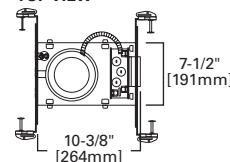

TOP VIEW

ORDERING INFORMATION: ORDER HOUSING AND TRIMS SEPARATELY^A

SAMPLE NUMBER: H573ICAT1D - 5016W

Housing	Trims	Accessories
H573ICAT1D=5" Aperture, New Construction, IC AIR-TITE™, Compact Fluorescent, 26W CFL, Dimmable	Baffles 5016 Coilex® Baffle with Reflector and Torsion Springs, 26W DTT or 26W TTT, OD: 6-3/8" [162mm] 5016P=White Trim with Black Baffle 5016W=White Trim with White Baffle ERT513 Metal Baffle, 26W DTT or 26W TTT, OD: 6-1/2" [165mm] ERT513=Gloss White Trim with Black Metal Baffle ERT513TS=Gloss White Trim with Black Metal Baffle and Torsion Springs ERT513WHT=Gloss White Trim with White Metal Baffle ERT513WHHTS=Gloss White Trim with White Metal Baffle and Torsion Springs Lenses and Diffusers 5054 Dome Lens Showerlight, 26W DTT or 26W TTT, OD: 6-3/8" [162mm] 5054PS=White Trim Rings Frost Glass Dome Lens Showerlight 5054SNS=Satin Nickel Trim Rings Frost Glass Dome Lens Showerlight 5054TBZS=Tuscan Bronze Trim Rings Frost Glass Dome Lens Showerlight ERT552 Fresnel Lens Showerlight, 26W DTT or 26W TTT, OD: 6-1/2" [165mm] ERT552=White Trim with Fresnel Glass Lens Reflectors 5021 Full Reflector, 26W DTT or 26W TTT, OD: 6-3/8" [162mm] 5021H=White Trim with Haze Reflector 5021RG=White Trim with Residential Gold Reflector 5021SC=White Trim with Specular Clear Reflector 5021SN=Satin Nickel Trim with Satin Nickel Reflector 5021TBZ=Tuscan Bronze Trim with Tuscan Bronze Reflector Showerlight 5051 Frosted Lens Showerlight, 26W DTT or 26W TTT, OD: 6-7/16" [164mm] 5051PS=White Trim with Frost Glass Lens Wall Wash 5030 Wall Wash with Baffle, 26W DTT or 26W TTT, OD: 6-1/4" [159mm] 5030P=White Trim and Eyelid with Black Baffle 5030W=White Trim and Eyelid with White Baffle	Oversized Trim Ring OT500P=Oversize Trim Ring for "Straight Precision" Sided Halo H5 50xx Family Trims

NOTES: ^A Not to be used in direct contact with spray foam insulation. ^Δ UL/cUL Listed for Wet Location with select trims. ^Δ TTT = Triple Twin Tube Compact Fluorescent Lamp. ^Δ DTT = Double Twin Tube Compact Fluorescent Lamp.