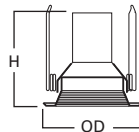

ERT501 Metal Baffle Splay

ERT501WHT High Gloss Appliance White Trim with White Baffle

ERT501 High Gloss Appliance White Trim with Black Baffle