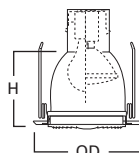

ERT552 Fresnel Glass Lens Showerlight

ERT552 White Trim with Fresnel Glass Lens