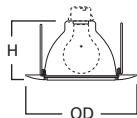

HOUSING / LAMP:
H47ICAT: 60W A19
H47ICT: 60W A19
H47T: 60W A19

DIMENSIONS: Height: 4" [101mm]; OD: 8" [203mm]