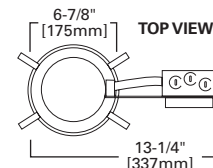

6-INCH LED REMODEL ICAT

FEATURES

- Slide-N-Side™ wire traps
- Quick Connect wiring connectors included in junction box
- AIR-TITE™
- Die-formed housing
- Remodel springs accommodate 1/2" and 5/8" ceiling material
- Compatible with Halo 600 Series and 900 Series LED modules
- Rated for 15W maximum

Compliances may not apply to all product configurations. Please consult the product spec sheet for compliance details.

COMPLIANCES: UL/cUL Listed - Wet Location, UL/cUL Listed - Damp Location, UL/cUL Listed 1598 Luminaire, UL/cUL Listed for Insulation Contact, ENERGY STAR Qualified, CA T24 & IECC (see specifications), AIR-TITE™ Certified ASTM E283

H750RICAT

See Spec Sheet for Compliant Models

ORDERING INFORMATION: ORDER HOUSING, MODULE AND TRIMS SEPARATELY^Δ

SAMPLE NUMBER: H750RICAT - ML706830 - 493WBS06