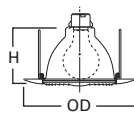

173 Fresnel Lens with Reflector

173P White Trim with Fresnel Glass Lens

173PS White Trim with Fresnel Glass Lens, Wet Location, AIR-TITE™

HOUSING / LAMP:
H7ICATNB: 40W A19
H7ICTNB: 40W A19

DIMENSIONS: Height: 4" [101mm]; OD: 8" [203mm]