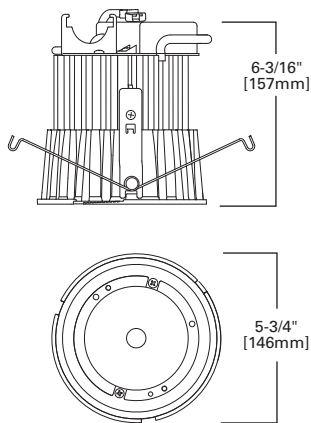

FEATURES

- Available in 2700K, 3000K, 3500K and 4000K color temperatures
- Dimmable with 0-10V dimming controls, and operates at less than 25W
- Designed for interchangeable trim choices
- Integral, thermally protected electronic LED driver
- Retrofits existing standard 6" housings
- Fits 6" new construction and remodel housings
- LED connector is a UL and CSA Listed Luminaire disconnect
- AIR-TITE™ rating makes housings air tight
- Compatible with H750-D010 series LED housings

Compliances may not apply to all product configurations. Please consult the product spec sheet for compliance details.

COMPLIANCES: UL/cUL Listed 1598 Luminaire, ENERGY STAR Qualified, CA T24 & IECC (see specifications), AIR-TITE™ Certified ASTM E283, RoHS Compliant

6-INCH LED NEW CONSTRUCTION OR RETROFIT NON - IC

**ML7128XXTUNVD010
1200 SERIES LED
MODULE**

ORDERING INFORMATION: ORDER HOUSING, MODULE AND TRIMS SEPARATELY*

SAMPLE NUMBER: ML712827TUNVD010 - 493WBS06

1200 Series LED Module	Color Temperature (Nominal CCT)	Ceiling and Dimming Type	Trim Options¹	Accessories (see product details for application information)
ML7128— 6" LED Module 1200 Series LED, 80 CRI	27=2700°K 30=3000°K 35=3500°K 40=4000°K	TUNVD010— Non-IC Rated, 120V-277V UNV Module with 0-10V DC Dimming	Baffle 492 Frost Regressed Glass Lens Trim 492PS06—White Baffle with Frost Lens and White Trim Ring, Shower Rated 493 Solite® Regressed Glass Lens Baffle Trim 493BBS06—Black Baffle with Solite® Lens, White Trim Ring, Shower Rated 493WS06—White Baffle with Solite® Lens, White Trim Ring, Shower Rated 494 Open Baffle Trim 494WB06—White Baffle, White Trim Ring Reflector 493 Solite® Regressed Glass Lens Reflector Trim 493HS06—Haze Reflector with Solite® Lens, White Trim Ring, Shower Rated 493PS06—White Reflector with Solite® Lens, White Trim Ring, Shower Rated 493SCS06—Specular Clear Reflector with Solite® Lens, White Trim Ring, Shower Rated 493SNS06—Satin Nickel Reflector with Solite® Lens, Satin Nickel Trim Ring, Shower Rated 493TBZS06—Tuscan Bronze Reflector with Solite® Lens, Tuscan Bronze Trim Ring, Shower Rated 494 Open Reflector Trim 494H06—Haze Reflector, White Trim Ring 494P06—White Reflector, White Trim Ring 494SC06—Specular Clear Reflector, White Trim Ring Wall Wash 495 Wall Wash 495PWW06—Wall Wash with White Reflector, Specular Kick Reflector and Lens, White Trim Ring 495WW06—Wall Wash with Semi-specular Clear Reflector, Specular Kick Reflector and Lens, White Trim Ring	494OPTIC—6" Over-Optic Diffuse Polymer Lens for Use with Open LED Trims, Shower Rated (494 family) Enlarge Trim Rings OT400P—Enlarge White Metal Trim Ring, 6" I.D. x 9-1/4" O.D. OT403P—Enlarge White Plastic Trim Ring, 6" I.D. x 8" O.D. OT490WH—Enlarge White Die-cast Trim Ring 9-1/4" O.D. (Attaches to LED module. Substitute for standard trim ring shipped with trims.) Retrofit ML7BXRFK—Open Frame Retrofit, BX Hard Wired Connection ML7E26RFK—Open Frame Retrofit, E26 Screw Base Connection ML7RAB—Retrofit Adapter Band (For housings without torsion spring receivers. The ML7RAB kit supplies parts to retrofit four housings.) Thin Profile Trim Rings TRM490BK—Thin Profile Black Die-cast Trim Ring TRM490PC—Thin Profile Polished Chrome Die-cast Trim Ring TRM490SN—Thin Profile Satin Nickel Die-cast Trim Ring TRM490TBZ—Thin Profile Tuscan Bronze Die-cast Trim Ring TRM490WH—Thin Profile Matte White Die-cast Trim Ring