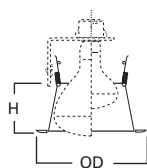

4261 Self Flange White Reflector Cone

HOUSING / LAMP:
H27RT: 75WR30, 75W PAR30, 75W PAR30L
H27T: 100W R30, 75W PAR30, 75W PAR30L

DIMENSIONS: Height: 2-5/8" [67mm];
OD: 7-1/4" [184mm]