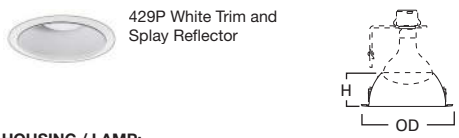

429 Dayform White Cone

HOUSING / LAMP:
H7ICAT: 50W PAR30, 65W BR30, 75W R30, 75W PAR30L
H7ICT: 50W PAR30, 65W BR30, 75W R30, 75W PAR30L
H7RICAT: 50W PAR30, 65W BR30, 75W R30, 75W PAR30L
H7RICT: 50W PAR30, 65W BR30, 75W R30, 75W PAR30L

DIMENSIONS: Height: 3" [76mm]; OD: 7-1/4" [184mm]