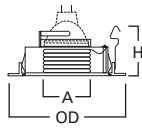

1419 Low Voltage Pinhole Baffle

- 1419W White Trim with White Baffle
- 1419P White Trim with Black Baffle
- 1419SN Satin Nickel Trim with Black Baffle
- 1419TBZ Tuscan Bronze Trim with Black Baffle

HOUSING / LAMP:
H1499ICAT: 50W 12V MR16
H1499RTAT: 50W 12V MR16
H1499T75: 75W 12V MR16
H1499TAT: 50W 12V MR16
H1499TCP: 50W 12V MR16

DIMENSIONS: Height: 1-5/16" [33mm];
Aperture: 1-13/16" [46mm]; OD: 5-1/16" [129mm]