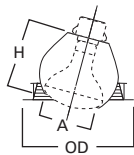

420 Regressed Eyeball 30° Tilt

420W White Trim with White Eyeball and White Baffle

420P White Trim with White Eyeball and Black Baffle

420PB Polished Brass Trim with Polished Brass Eyeball and Black Baffle

HOUSING / LAMP:
H7ICATNB: 50W PAR30L, 50W PAR30, 60W BR30
H7ICTNB: 50W PAR30L, 50W PAR30, 60W BR30

DIMENSIONS: Height: 3-15/16" [100mm]; Aperture: 4" [102mm];
OD: 7-1/4" [184mm]