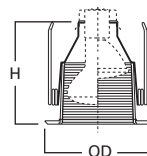

5012 High Coilex® Baffle

5012W White Trim with White Baffle

5012P White Trim with Black Baffle

HOUSING / LAMP:

H5RT: 65W BR30, 75W R30, 75W PAR30
H5T: 65W BR30, 75W R30, 75W PAR30

DIMENSIONS: OD: 6-3/8" [162mm]