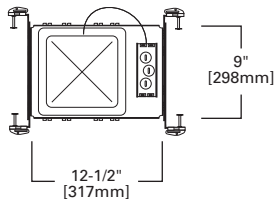

FEATURES

- Got Nail!™ bar hangers
- Pass-N-Thru™ tool-less shortening of bar hangers
- Thermally protected
- Die-formed housing and plaster frame
- Housing may be removed from plaster frame for junction box access
- NM cable pry-outs and conduit knockouts in junction box

Compliances may not apply to all product configurations. Please consult the product spec sheet for compliance details.

COMPLIANCES: UL/cUL Listed - Wet Location, UL/cUL Listed - Damp Location, UL/cUL Listed 1598 Luminaire, UL/cUL Listed for Feed Through, IP Rated

8-INCH SQUARE INCANDESCENT NEW CONSTRUCTION NON - IC

H1T

ORDERING INFORMATION: ORDER HOUSING AND TRIMS SEPARATELY^Δ

SAMPLE NUMBER: H1T - 10P

Housing	Trims	Accessories
H1T=8" Square Aperture, New Construction, Non-IC, 120V Line Voltage	Lenses and Diffusers 10 Albalite Lens, 100W A19, OD: 9-3/8" [238mm] Square 10P=White Trim with Albalite Glass Lens 10PS=White Trim with Albalite Glass Lens, Wet Location listed Showerlight 110 Albalite Glass Diffuser Showerlight, 100W A19, OD: 9-3/8" [238mm] Square 110P=White Trim with Frosted Glass Diffuser 113 Fresnel Splay, 100W A19, OD: 9-3/8" [238mm] Square 113P=White Splay Trim with Fresnel Glass Lens 11GP Drop Diffuser, 100W A19, OD: 9-3/8" [238mm] Square 11GP=White Trim with Glass Drop Diffuser 13 Fresnel Lens, 100W A19, OD: 9-3/8" [238mm] Square 13P=White Trim with Fresnel Glass Lens 13PS=White Trim with Fresnel Glass Glass Lens, Wet Location Listed, Showerlight 15 All Glass Diffuser, 100W A19, OD: 9-3/8" [238mm] Square 15=All Glass Frosted Diffuser	Transformer H277=Steps 277V Line Voltage Down to 120V Fixture Operating Voltage, 300VA max., for Use with Non-IC Housings

NOTES: Δ UL/cUL Listed for Wet Location with select trims.