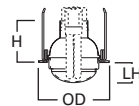

5054PS White Trim Ring, Frost Dome Glass Lens Showerlight

5054SNS Satin Nickel Trim Ring, Frost Dome Glass Lens Showerlight

5054TBZ Tuscan Bronze Trim Ring, Frost Dome Glass Lens Showerlight

HOUSING / LAMP:

H570ICAT: 13W DTT or 13W TTT
H570RICAT: 13W DTT or 13W TTT
H571ICAT: 18W DTT or 18W TTT
H571RICAT: 18W DTT or 18W TTT
H572ICAT: 26W DTT or 26W TTT
H572RICAT: 26W DTT or 26W TTT
H573ICAT1D: 26W DTT or 26W TTT
H573RICAT1D: 26W DTT or 26W TTT

DIMENSIONS: Height: 4-1/2" [114mm];
Lens Height: 1-3/4" [45mm];
OD: 6-3/8" [162mm]