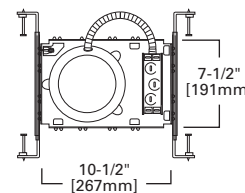

ORDERING INFORMATION: ORDER HOUSING AND TRIMS SEPARATELY^A

SAMPLE NUMBER: ET700 - ERT707WHT