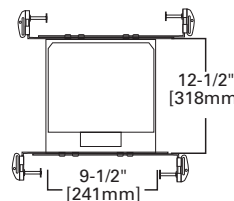

ORDERING INFORMATION: ORDER HOUSING AND TRIMS SEPARATELY^Δ

SAMPLE NUMBER: H1499ICAT - 1493W