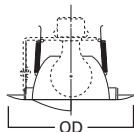

79P White Trim

HOUSING / LAMP:

H7T: 50W R20
H7TCP: 50W R20

DIMENSIONS: OD: 8" [203mm]

303 Wall Wash

303P White Trim and Scoop

HOUSING / LAMP:
H7RT: 60W A19
H7T: 60W A19
H7TCP: 60W A19

DIMENSIONS: OD: 8" [203mm]