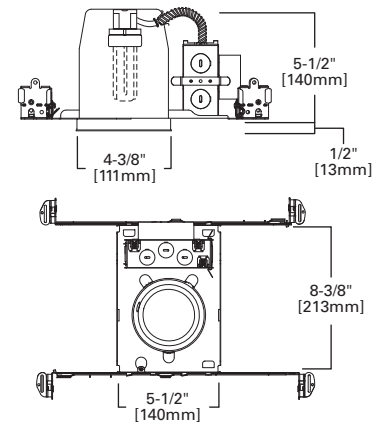

ORDERING INFORMATION: ORDER HOUSING AND TRIMS SEPARATELY^A

SAMPLE NUMBER: H470ICAT - 993W

Housing	Trims
H470ICAT=4" Aperture, New Construction, IC AIR-TITE™, Compact Fluorescent, 13W CFL	Baffles 953 Metal Baffle, 13W TTT, OD: 5-1/16" [129mm] 953P=White Trim with Black Baffle 953SN=Satin Nickel Trim with Satin Nickel Baffle 953TBZ=Tuscan Bronze Trim with Tuscan Bronze Baffle 953W=White Trim with White Baffle 993 Coilex® Baffle, 13W TTT, OD: 5-1/16" [129mm] 993P=White Trim with Black Baffle 993PB=Polished Brass Trim with Black Baffle 993SN=Satin Nickel Trim with Black Baffle 993TBZ=Tuscan Bronze Trim with Black Baffle 993W=White Trim with White Baffle Decorative 945 Metropolitan Ice Lite, 13W TTT, OD: 5-1/16" [129mm] 945=Frosted Glass 945BLUE=Frosted Blue Glass 946 Metropolitan Deco, 13W TTT, OD: 5-5/8" [143mm] 946BC=Black Chrome Accent with Translucent Rings 946PB=Polished Brass Accent with Translucent Rings Reflectors 999 Reflector, 13W TTT, OD: 5-1/16" [129mm] 999=White Trim with Specular Clear Reflector 999H=White Trim with Haze Reflector 999MB=White Trim with Specular Black Reflector 999RG=White Trim with Residential Gold Reflector 999SN=Satin Nickel Trim with Satin Nickel Reflector 999TBZ=Tuscan Bronze Trim with Tuscan Bronze Reflector 999W=White Trim with White Reflector Showerlight 952 Frosted Dome Lens Showerlight, 13W TTT, OD: 5-1/16" [129mm] 952PS=White Trim Ring, Frost Dome Glass Lens Showerlight 955 Showerlight, 13W TTT, OD: 5-1/16" [129mm] 955PS=White Trim Ring, Prismatic Glass Lens Showerlight

NOTES: Δ Not to be used in direct contact with spray foam insulation. Δ UL/cUL Listed for Wet Location with select trims. Δ TTT = Triple Twin Tube Compact Fluorescent Lamp.

Specifications and dimensions subject to change without notice. Consult your Cooper Lighting Representative or visit www.cooperlighting.com for available options, accessories and ordering information.