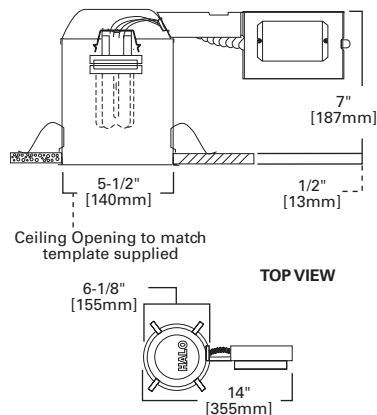

FEATURES

- Slide-N-Side™ wire traps
- AIR-TITE™
- Remodel springs accommodate 1/2" and 5/8" ceiling material
- Die-formed housing
- Compact fluorescent with thermally protected electronic ballast
- Electronic ballast 120V, 60 Hz, NPF

Compliances may not apply to all product configurations. Please consult the product spec sheet for compliance details.

COMPLIANCES: UL/cUL Listed - Wet Location, UL/cUL Listed - Damp Location, UL/cUL Listed 1598 Luminaire, UL/cUL Listed for Insulation Contact, IECC Compliant, California Title 24, AIR-TITE™ Certified ASTM E283

5-INCH COMPACT FLUORESCENT REMODEL ICAT

H572RICAT

ORDERING INFORMATION: ORDER HOUSING AND TRIMS SEPARATELY^Δ

SAMPLE NUMBER: H572RICAT - 5016W

Housing	Trims	Accessories
H572RICAT=5" Aperture, Remodel, IC AIR-TITE™, Compact Fluorescent, 26W CFL	Baffles 5016 Coilex® Baffle with Reflector and Torsion Springs, 26W DTT or 26W TTT, OD: 6-3/8" [162mm] 5016P=White Trim with Black Baffle 5016W=White Trim with White Baffle ERT513 Metal Baffle, 26W DTT or 26W TTT, OD: 6-1/2" [165mm] ERT513=Gloss White Trim with Black Metal Baffle ERT513TS=Gloss White Trim with Black Metal Baffle and Torsion Springs ERT513WHT=Gloss White Trim with White Metal Baffle ERT513WHHTS=Gloss White Trim with White Metal Baffle and Torsion Springs Lenses and Diffusers 5054 Dome Lens Showerlight, 26W DTT or 26W TTT, OD: 6-3/8" [162mm] 5054PS=White Trim Rings Frost Glass Dome Lens Showerlight 5054SNS=Satin Nickel Trim Rings Frost Glass Dome Lens Showerlight 5054TBZS=Tuscan Bronze Trim Rings Frost Glass Dome Lens Showerlight ERT552 Fresnel Lens Showerlight, 26W DTT or 26W TTT, OD: 6-1/2" [165mm] ERT552=White Trim with Fresnel Glass Lens Reflectors 5021 Full Reflector, 26W DTT or 26W TTT, OD: 6-3/8" [162mm] 5021H=White Trim with Haze Reflector 5021RG=White Trim with Residential Gold Reflector 5021SC=White Trim with Specular Clear Reflector 5021SN=Satin Nickel Trim with Satin Nickel Reflector 5021TBZ=Tuscan Bronze Trim with Tuscan Bronze Reflector Showerlight 5051 Frosted Lens Showerlight, 26W DTT or 26W TTT, OD: 6-7/16" [164mm] 5051PS=White Trim with Frost Glass Lens Wall Wash 5030 Wall Wash with Baffle, 26W DTT or 26W TTT, OD: 6-1/4" [159mm] 5030P=White Trim and Eyelid with Black Baffle 5030W=White Trim and Eyelid with White Baffle	Oversized Trim Ring OT500P=Oversize Trim Ring for "Straight Precision" Sided Halo H5 50xx Family Trims

NOTES: Δ Not to be used in direct contact with spray foam insulation. Δ UL/cUL Listed for Wet Location with select trims. Δ TTT = Triple Twin Tube Compact Fluorescent Lamp. Δ DTT = Double Twin Tube Compact Fluorescent Lamp.