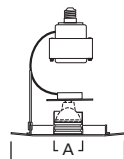

1479 Low Voltage Pinhole Trim

1479W White Trim with White Baffle

1479P White Trim with Black Baffle

HOUSING / LAMP:
H7RT: 50W 12V MR16
H7T: 50W 12V MR16
H7TCP: 50W 12V MR16

DIMENSIONS: Aperture: 1-7/8" [48mm]; OD: 8" [203mm]

ACCESSORIES: Low Voltage Transformer Included