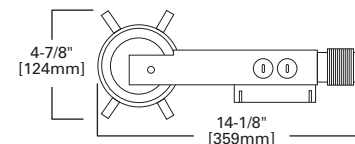

ORDERING INFORMATION: ORDER HOUSING AND TRIMS SEPARATELY^Δ

SAMPLE NUMBER: H1499RTAT - 1493W