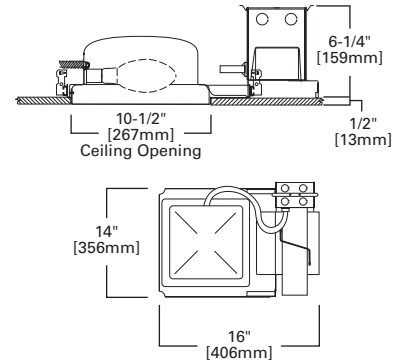

ORDERING INFORMATION: ORDER HOUSING, BALLAST AND TRIMS SEPARATELY^Δ

SAMPLE NUMBER: M200T - 720 - 20P

Housing	Ballast	Trims
M200T=10" Square Aperture, New Construction, Non-IC, Magnetic Ballast, Metal Halide, HID	720=50W Metal Halide (120/277V) 728=50W Metal Halide (120V/347V) 730=70W Metal Halide (120/277V) 738=70W Metal Halide (120V/347V) 740=100W Metal Halide (120/277V) 748=100W Metal Halide (120V/347V)	Lens Albalite Glass Diffuser Showerlight, 50W/75W/100W Metal Halide, OD: 11-5/8" [295mm] Square 120P=White Splay Trim with Frosted Glass Diffuser Albalite Glass Lens, 50W/75W/100W Metal Halide, OD: 11-5/8" [295mm] Square 20P=White Trim with Albalite Glass Lens All Glass Diffuser, 50W/75W/100W Metal Halide, OD: 11-5/8" [295mm] Square 25=All Glass Frosted Diffuser Drop Diffuser, 50W/75W/100W Metal Halide, OD: 11-5/8" [295mm] Square 21GP=White Trim with Glass Drop Diffuser Fresnel Glass Lens, 50W/75W/100W Metal Halide, OD: 11-5/8" [295mm] Square 23P=White Trim with Fresnel Glass Lens Fresnel Splay Showerlight, 50W/75W/100W Metal Halide, OD: 9-3/8" [238mm] Square 123P=White Splay Trim with Fresnel Glass Lens

NOTES: Δ UL/cUL Listed for Wet Location with select trims.

Specifications and dimensions subject to change without notice. Consult your Cooper Lighting Representative or visit www.cooperlighting.com for available options, accessories and ordering information.