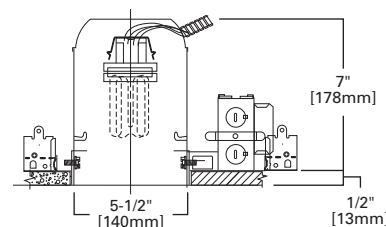

5-INCH COMPACT FLUORESCENT NEW CONSTRUCTION ICAT

FEATURES

- Got Nail™ bar hangers
- Pass-N-Thru™ tool-less shortening of bar hangers
- Slide-N-Side™ wire traps
- AIR-TITE™
- Compact fluorescent with thermally protected electronic dimming ballast
- Electronic dimming ballast 120V, 60 Hz, NPF
- Die-formed housing and plaster frame
- Housing may be removed from plaster frame for junction box access

Compliances may not apply to all product configurations. Please consult the product spec sheet for compliance details.

COMPLIANCES: UL/cUL Listed - Wet Location, UL/cUL Listed - Damp Location, UL/cUL Listed 1598 Luminaire, UL/cUL Listed for Feed Through, UL/cUL Listed for Insulation Contact, IECC Compliant, California Title 24

H573ICAT1D

TOP VIEW

ORDERING INFORMATION: ORDER HOUSING AND TRIMS SEPARATELY^A

SAMPLE NUMBER: H573ICAT1D - 5016W