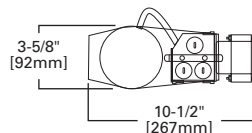

Top View

ORDERING INFORMATION: ORDER HOUSING AND TRIMS SEPARATELY^Δ

SAMPLE NUMBER: H36LVRTAT277 - 3003WHWB