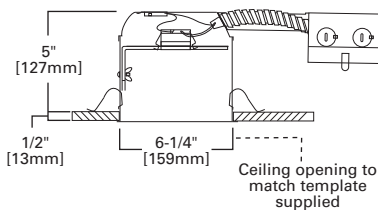

FEATURES

- Quick Connect wiring connectors included in junction box
- Thermally protected
- Die-formed housing
- Remodel springs accommodate 1/2" and 5/8" ceiling material
- NM cable pry-outs and conduit knockouts in junction box

Compliances may not apply to all product configurations. Please consult the product spec sheet for compliance details.

COMPLIANCES: UL/cUL Listed - Wet Location, UL/cUL Listed - Damp Location, UL/cUL Listed 1598 Luminaire, UL/cUL Listed for Insulation Contact

6-INCH INCANDESCENT SHALLOW REMODEL HOUSING IC

EI2700R