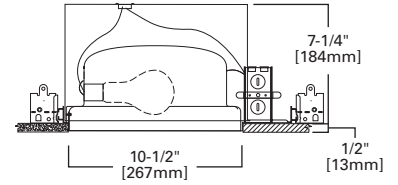

H2IC

ORDERING INFORMATION: ORDER HOUSING AND TRIMS SEPARATELY^Δ

SAMPLE NUMBER: H2IC - 20P

Housing	Trims
H2IC=10" Square Aperture, New Construction, IC, AIR-TITE™, 120V Line Voltage	Lenses and Diffusers 120 Albalite Glass Diffuser Showerlight, 75W A19, OD: 11-5/8" [295mm] Square 120P=White Splay Trim with Frosted Glass Diffuser 123 Fresnel Splay Showerlight, 75W A19, OD: 11-5/8" [295mm] Square 123P=White Splay Trim with Fresnel Glass Lens 20 Albalite Glass Lens, 75W A19, OD: 11-5/8" [295mm] Square 20P=White Trim with Albalite Glass Lens 21GP Drop Diffuser, 75W A19, OD: 11-5/8" [295mm] Square 21GP=White Trim with Glass Drop Diffuser 23 Fresnel Glass Lens, 75W A19, OD: 11-5/8" [295mm] Square 23P=White Trim with Fresnel Glass Lens 25 All Glass Diffuser, 75W A19, OD: 11-5/8" [295mm] Square 25=All Glass Frosted Diffuser

NOTES: Δ Not to be used in direct contact with spray foam insulation. Δ UL/cUL Listed for Wet Location with select trims.

Specifications and dimensions subject to change without notice. Consult your Cooper Lighting Representative or visit www.cooperlighting.com for available options, accessories and ordering information.