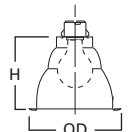

4041 Self Flanged White Reflector

HOUSING / LAMP:
H7UICAT: 100W A19
H7UIC: 100W A19

DIMENSIONS: Height: 5-1/4" [133mm]; OD: 7-1/4" [184mm]