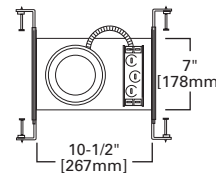

ORDERING INFORMATION: ORDER HOUSING AND TRIMS SEPARATELY^A

SAMPLE NUMBER: ET500 - ERT513WHT