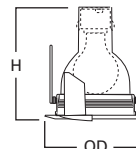

HOUSING / LAMP:

ET500: 50W TB19, 60W A19, 60W BT15, 60W MB19
ET500R: 50W TB19, 60W A19, 60W BT15, 60W MB19

DIMENSIONS: Height: 6-7/8" [174mm]; OD: 6-1/2" [165mm]