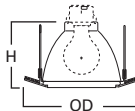

ERT721 High Gloss
Appliance White Trim with
Frosted Glass Lens

HOUSING / LAMP:
ET700: 60W A19
ET700R: 60W A19

DIMENSIONS: Height: 4-1/4" [108mm]; OD: 8" [203mm]