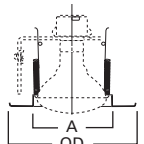

ERT708 Large Aperture Open

ERT708 High Gloss Appliance White Trim

HOUSING / LAMP:
ET2700: 120W BR40, 150W R40

DIMENSIONS: Height: 5-3/16" [131mm]; OD: 8" [203mm]