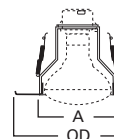

ERT705 Open

ERT705 High Gloss
Appliance White Trim

HOUSING / LAMP:
ET700: 65W BR30, 75W R30, 75W PAR30, 75W PAR30L

DIMENSIONS: Aperture: 3-7/8" [98mm]; OD: 8" [203mm]