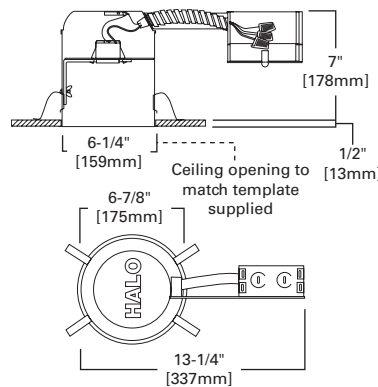

6-INCH INCANDESCENT REMODEL IC

FEATURES

- Quick Connect wiring connectors included in junction box
- Thermally protected
- Die-formed housing
- Remodel springs accommodate 1/2" and 5/8" ceiling material
- NM cable pry-outs and conduit knockouts in junction box

Compliances may not apply to all product configurations. Please consult the product spec sheet for compliance details.

COMPLIANCES: UL/cUL Listed - Wet Location, UL/cUL Listed - Damp Location, UL/cUL Listed 1598 Luminaire, UL/cUL Listed for Insulation Contact

H7RICT

ORDERING INFORMATION: ORDER HOUSING AND TRIMS SEPARATELY^A

SAMPLE NUMBER: H7RICT - 310W

Housing

H7RICT=6" Aperture, Remodel, IC, 120V Line Voltage

Trims

Adjustables

376 Adjustable Gimbal - 30° Tilt, 50W PAR30, 50W PAR30L, OD: 7-1/4" [184mm]

376P=White Trim Ring, Black Baffle
376W=White Trim Ring, White Baffle

378 Adjustable with Splay - 25° Tilt, 35W PAR30L, OD: 7-1/4" [184mm]

378=White Trim with Clear Specular Splay
378P=White Trim with White Splay Trim

420 Regressed Eyeball - 30° Tilt, 50W PAR30L, 50W PAR30, 60W BR30, OD: 7-1/4" [184mm]

420P=White Trim with White Eyeball and Black Baffle
420PB=Polished Brass Trim with Polished Brass Eyeball and Black Baffle
420W=White Trim with White Eyeball and White Baffle

74 Eyeball - 30° Tilt, 75W PAR30, OD: 8" [203mm]

74P=White Trim and Eyeball

76 Adjustable Gimbal - 30° Tilt with screw base lamp, 45W PAR38, OD: 8" [203mm]

76P=White Trim with Gimbal Ring

77 Adjustable Eyeball - 30° Tilt, 50W PAR20, 75W R20, OD: 8" [203mm]

77P=White Trim with White Eyeball

78 Eyeball - 30° Tilt, 65W BR30, 75W R30, 75W PAR30L, OD: 8" [203mm]

78B=Satin Brass Trim with Satin Brass Eyeball
78P=White Trim with White Eyeball
78PAT=White Trim with White Eyeball - AIR-TITE™ Trim
78PB=Polished Brass Trim with Polished Brass Eyeball
78SN=Satin Nickel Trim with Satin Nickel Eyeball
78TBZ=Tuscan Bronze Trim with Tuscan Bronze Eyeball

Baffles

30 Super Trim™ AIR-TITE™ Baffle, 40W A19, 65W BR30, 75W R30, 75W PAR30, 75W PAR30L, 65W PAR38, 90W BR40, OD: 7-1/4" [184mm]

30PAT=White Trim with Black Baffle and Clear Reflector
30SNAT=Satin Nickel Trim with Satin Nickel Baffle and Reflector
30TBZAT=Tuscan Bronze Trim with Tuscan Bronze Baffle and Reflector
30WAT=White Trim with White Baffle and White Reflector
30WATH=White Trim with White Baffle and Clear Reflector

310 Coilex® Baffle, 45W PAR38, 50W PAR30, 65W BR30, 75W R30, 75W PAR30L, 310W, P, SN, TBZ - OD: 7-1/4" [184mm], 310WG, PG - OD: 8" [203mm]

310P=White Trim with Black Coilex® Baffle
310PG=Wide White Trim Ring with Black Coilex® Baffle
310SN=Satin Nickel Trim with Black Coilex® Baffle
310TBZ=Tuscan Bronze Trim with Black Coilex® Baffle
310W=White Trim with White Coilex® Baffle
310WG=Wide White Trim Ring with White Coilex® Baffle

312 Coilex® Baffle, 50W PAR30, 65W BR30, 75W PAR30L, 75W R30, OD: 7-1/4" [184mm]

312P=White Trim with Black Baffle
312W=White Trim with White Baffle

353 Metal Baffle, 50W PAR30, 65W BR30, 75W PAR30L, 75W R30, OD: 7-1/4" [184mm]

353SN=Satin Nickel Trim with Satin Nickel Baffle
353TBZ=Tuscan Bronze Trim with Tuscan Bronze Baffle

Lenses and Diffusers

170 Albalite Lens with Reflector, 40W A19, OD: 8" [203mm]

170P=White Trim with Frosted Albalite Glass Lens
170PS=White Trim with Frosted Albalite Glass Lens, Wet Location Listed and AIR-TITE™

171 Drop Opal Lens with Reflector, 40W A19, OD: 8" [203mm]

171P=White Trim with Drop Opal Glass Lens
171PS=White Trim with Drop Opal Glass Lens, Wet Location Listed and AIR-TITE™