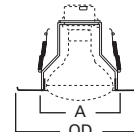

HOUSING / LAMP:

EI700U: 75W PAR30, 75W PAR30L, 85W BR30, 100W R30
EI700UAT: 75W PAR30, 75W PAR30L, 85W BR30, 100W R30

DIMENSIONS: Aperture: 3-7/8" [98mm]; OD: 8" [203mm]