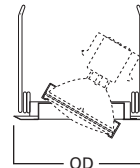

DIMENSIONS: Height: 3" [76mm]; OD: 6-1/2" [165mm]

ERT560 Gimbal 25° Tilt

ERT560 High Gloss Appliance White Trim with White Gimbal

HOUSING / LAMP:

EI500AT: 75W PAR30
 EI500RAT: 75W PAR30
 ET500: 75W PAR30
 ET500R: 75W PAR30