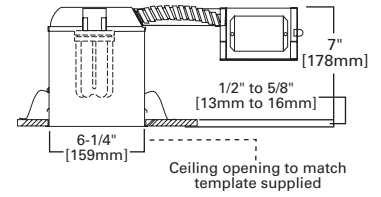

ORDERING INFORMATION: ORDER HOUSING AND TRIMS SEPARATELY^A

SAMPLE NUMBER: EI2072RAT - ERT72WHTTS

Housing	Trims	Accessories
EI2072RAT=6" Aperture, Remodel, IC AIR-TITE™, Compact Fluorescent, 26W CFL	Baffles ERT772 Baffle with Reflector, 26W DTT or 26W TTT 4-pin Compact Fluorescent lamp, OD: 7-3/4" [197mm] ERT772TS=Gloss White Trim Ring with Black Baffle and Torsion Springs ERT772WHTTS=Gloss White Trim Ring with Gloss White Baffle and Reflector and Torsion Springs Lenses and Diffusers ERT724 Drop Opal Glass Lens Showerlight, 26W DTT or 26W TTT 4-pin Compact Fluorescent lamp, OD: 8" [203mm] ERT724=Gloss White Trim with Drop Opal Glass Lens, Wet Location Listed Reflectors ERT770 Reflector, 26W DTT or 26W TTT 4-pin Compact Fluorescent lamp, OD: 7-1/4" [184mm] ERT770MTS=Gloss White Trim Ring, Matte (Haze) Reflector ERT770TS=Gloss White Trim Ring, Specular Clear Reflector ERT771 Reflector, 26W DTT or 26W TTT 4-pin Compact Fluorescent lamp, OD: 7-1/4" [184mm] ERT771TS=Gloss White Trim Ring and Reflector	Oversize Trim Rings For use when ceiling opening is cut too large. See accessories section for compatible trims. OT400P=6" I.D. x 9-1/4" O.D., Oversized White Metal Trim Ring (May be used behind standard Halo trims rings.)

NOTES: Δ Not to be used in direct contact with spray foam insulation. Δ UL/cUL Listed for Wet Location with select trims.