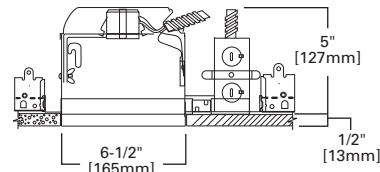

NOTES: ^A Not to be used in direct contact with spray foam insulation. ^Δ UL/cUL Listed for Wet Location with select trims. 1. Compatible with 310, 312, 420, 426.

6-INCH INCANDESCENT SHALLOW NEW CONSTRUCTION HOUSING ICAT

H27ICAT