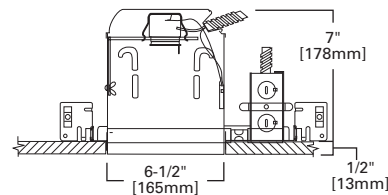

ORDERING INFORMATION: ORDER HOUSING AND TRIMS SEPARATELY^A

SAMPLE NUMBER: ET700 - ERT707WHT