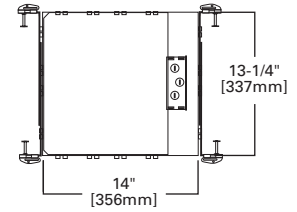

H2IC

ORDERING INFORMATION: ORDER HOUSING AND TRIMS SEPARATELY^Δ

SAMPLE NUMBER: H2IC - 20P

Housing	Trims
H2IC=10" Square Aperture, New Construction, IC, AIR-TITE™, 120V Line Voltage	Lenses and Diffusers 120 Albalite Glass Diffuser Showerlight, 75W A19, OD: 11-5/8" [295mm] Square 120P=White Splay Trim with Frosted Glass Diffuser 123 Fresnel Splay Showerlight, 75W A19, OD: 11-5/8" [295mm] Square 123P=White Splay Trim with Fresnel Glass Lens 20 Albalite Glass Lens, 75W A19, OD: 11-5/8" [295mm] Square 20P=White Trim with Albalite Glass Lens 21GP Drop Diffuser, 75W A19, OD: 11-5/8" [295mm] Square 21GP=White Trim with Glass Drop Diffuser 23 Fresnel Glass Lens, 75W A19, OD: 11-5/8" [295mm] Square 23P=White Trim with Fresnel Glass Lens 25 All Glass Diffuser, 75W A19, OD: 11-5/8" [295mm] Square 25=All Glass Frosted Diffuser

NOTES: Δ Not to be used in direct contact with spray foam insulation. Δ UL/cUL Listed for Wet Location with select trims.

Specifications and dimensions subject to change without notice. Consult your Cooper Lighting Representative or visit www.cooperlighting.com for available options, accessories and ordering information.