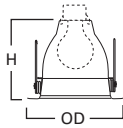

30 Super Trim™ AIR-TITE™ Reflector

- 30HAT White Trim with Haze Reflector
- 30RGAT White Trim with Gold Reflector
- 30CAT White Trim with Clear Specular Reflector

HOUSING / LAMP:
H71CATNB: 60W A19, 65W BR30, 75W R30, 75W PAR30, 75W PAR30L, 65W PAR38, 90W BR40
H71CTNB: 60W A19, 65W BR30, 65W PAR38, 75W PAR30, 75W R30, 75W PAR30L, 90W BR40

DIMENSIONS: Height: 5" [127mm]; OD: 7-1/4" [184mm]