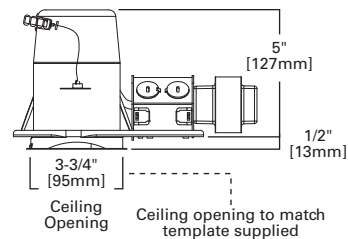

ORDERING INFORMATION: ORDER HOUSING AND TRIMS SEPARATELY^Δ

SAMPLE NUMBER: H36LVRTAT277 - 3003WHWB