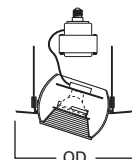

HOUSING / LAMP:
H7RT: 50W 12V MR16
H7T: 50W 12V MR16
H7TCP: 50W 12V MR16
DIMENSIONS: OD: 7-1/4" [184mm]
ACCESSORIES: Low Voltage Transformer Included

Specifications and dimensions subject to change without notice. Consult your Cooper Lighting Representative or visit www.cooperlighting.com for available options, accessories and ordering information.