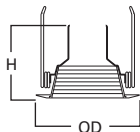

ERT510 Metal Baffle

ERT510 Gloss White Trim with Black Baffle

ERT510WHT Gloss White Trim with White Baffle