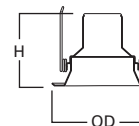

DIMENSIONS: OD: 6-1/2" [165mm]

5000 PAR Metal Splay

5000P White Trim with
White Splay

5000SN Satin Nickel Trim
with Satin Nickel Splay

5000TBZ Tuscan Bronze
Trim with Tuscan Bronze
Splay

**HOUSING / LAMP:**