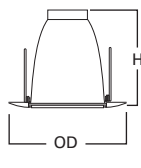

270 Albalite Glass Lens with Reflectors

HOUSING / LAMP:
H270ICAT: 13W DTT or 13W TTT
H270RICAT: 13W DTT or 13W TTT

H271ICAT: 18W DTT or 18W TTT
H271RICAT: 18W DTT or 18W TTT
H272ICAT: 26W TTT
H272RICAT: 26W TTT
H273ICAT1D: 26W TTT or 32W TTT
H273RICAT1D: 26W TTT or 32W TTT

DIMENSIONS: Height: 6-5/8" [168mm]; OD: 8" [203mm]