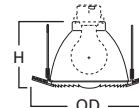

ERT723 Showerlight with Fresnel Lens and Reflector

ERT723 High Gloss
Appliance White Trim with
Fresnel Glass Lens

HOUSING / LAMP:

EI700: 40W A19
EI700AT: 40W A19
EI700ATNB: 40W A19
EI700NB: 40W A19
EI700R: 40W A19
EI700RAT: 40W A19

DIMENSIONS: Height: 4-1/4" [108mm]; OD: 8" [203mm]