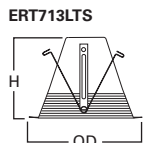

HOUSING / LAMP:

EI700: 75W BR40, 65W BR30, 75W PAR30L
EI700AT: 75W BR40, 65W BR30, 75W PAR30L
EI700ATNB: 75W BR40, 65W BR30, 75W PAR30L
EI700NB: 75W BR40, 65W BR30, 75W PAR30L
EI700R: 75W BR40, 65W BR30, 75W PAR30L
EI700RAT: 75W BR40, 65W BR30, 75W PAR30L

DIMENSIONS: Height: 5-3/8" [136mm]; OD: 7-1/4" [184mm]