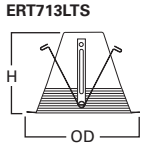

HOUSING / LAMP:
ET700: 75W A19, 75W PAR30L, 75W PAR30, 85W BR30, 100W R30, 120W BR40, 150W R40
ET700R: 65W BR30, 75W PAR30L, 150W R40

DIMENSIONS: Height: 5-3/8" [136mm]; OD: 7-1/4" [184mm]