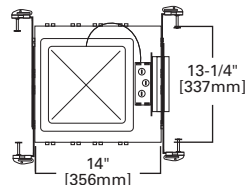

ORDERING INFORMATION: ORDER HOUSING AND TRIMS SEPARATELY^A

SAMPLE NUMBER: H2EF - 20P

Housing	Trims
H2EF=10" Square Aperture, New Construction, Non-IC, Compact Fluorescent, (2) 26W DTT CFL	Lenses and Diffusers 120 Albalite Glass Diffuser Showerlight, (2) 26W DTT, OD: 11-5/8" [295mm] Square 120P=White Splay Trim with Frosted Glass Diffuser 123 Fresnel Splay Showerlight, (2) 26W DTT, OD: 11-5/8" [295mm] Square 123P=White Splay Trim with Fresnel Glass Lens 20 Albalite Glass Lens, (2) 26W DTT, OD: 11-5/8" [295mm] Square 20P=White Trim with Albalite Glass Lens 21GP Drop Diffuser, (2) 26W DTT, OD: 11-5/8" [295mm] Square 21GP=White Trim with Glass Drop Diffuser 23 Fresnel Glass Lens, (2) 26W DTT, OD: 11-5/8" [295mm] Square 23P=White Trim with Fresnel Glass Lens 25 All Glass Diffuser, (2) 26W DTT, OD: 11-5/8" [295mm] Square 25=All Glass Frosted Diffuser

NOTES: Δ UL/cUL Listed for Wet Location with select trims. Δ DTT = Double Twin Tube Compact Fluorescent Lamp.

Housing	Wattage	Voltage	CFL Lamp Type (lamp by others)	Generic Lamp Designation	Socket	Ballast	Lamp
H2EF	(2) 26W	120V-277V	DTT (Double Triple Tube)	CFQ26W/G24q	G24q-3 (4-pin)	Electronic	Not included

Specifications and dimensions subject to change without notice. Consult your Cooper Lighting Representative or visit www.cooperlighting.com for available options, accessories and ordering information.