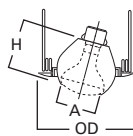

426 Reflector Cone

- 426 White Trim Ring with Clear Specular Reflector Cone
- 426MB White Trim with Specular Black Reflector Cone
- 426H White Trim with Haze Reflector Cone
- 426SN Satin Nickel Trim with Satin Nickel Reflector Cone
- 426TBZ Tuscan Bronze Trim with Tuscan Bronze Reflector Cone
- 426RG White Trim with Residential Gold Reflector Cone
- 426CG White Trim with Champagne Gold Reflector Cone

HOUSING / LAMP:
H27ICAT: 50W PAR30, 65W BR30, 75W R30, 75W PAR30L, 75W PAR30
H27ICT: 50W PAR30, 65W BR30, 75W R30, 75W PAR30L, 75W PAR30
H27RICAT: 50W PAR30, 65W BR30, 75W R30, 75W PAR30L
H27RICT: 50W PAR30, 65W BR30, 75W R30, 75W PAR30L

DIMENSIONS: Height: 2-11/16" [68mm]; OD: 7-1/4" [184mm]

310 Coilex® Baffle

- 310W White Trim with White Coilex® Baffle
- 310P White Trim with Black Coilex® Baffle
- 310SN Satin Nickel Trim with Black Coilex® Baffle
- 310TBZ Tuscan Bronze Trim with Black Coilex® Baffle
- 310WG Wide White Trim Ring with White Coilex® Baffle
- 310PG Wide White Trim Ring with Black Coilex® Baffle

HOUSING / LAMP:
H27ICAT: 50W PAR30, 65W BR30, 75W PAR30L
H27ICT: 50W PAR30, 65W BR30, 75W PAR30L
H27RICAT: 50W PAR30, 65W BR30, 75W PAR30L
H27RICT: 50W PAR30, 65W BR30, 75W PAR30L

DIMENSIONS: 310W, P, SN, TBZ
H: 3-1/16" [78mm]
OD: 7-1/4" [184mm]
310WG, PG
H: 3-1/16" [78mm]
OD: 8" [203mm]

312 Coilex® Baffle

- 312W White Trim with White Coilex® Baffle
- 312P White Trim with Black Coilex® Baffle

HOUSING / LAMP:
H27ICAT: 50W PAR30, 65W BR30
H27ICT: 50W PAR30, 65W BR30
H27RICAT: 50W PAR30, 65W BR30
H27RICT: 50W PAR30, 65W BR30

DIMENSIONS: Height: 2-1/4" [57mm]; OD: 7-1/4" [184mm]

353 Metal Baffle

- 353SN Satin Nickel Trim with Satin Nickel Baffle
- 353TBZ Tuscan Bronze Trim with Tuscan Bronze Baffle