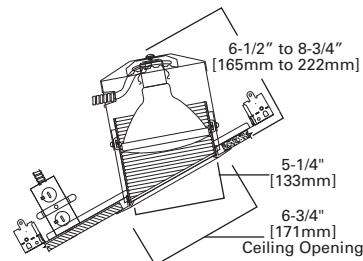

ORDERING INFORMATION: ORDER HOUSING AND TRIMS SEPARATELY^A

SAMPLE NUMBER: H47T - 498W

Housing	Trims
H47T=6" Aperture, New Construction, Slope Ceiling, Non-IC, 120V Line Voltage	Adjustables 1417 Low Voltage Eyeball with Baffle - 30° Tilt, 50W 12V MR16, OD: 7-1/4" [184mm] 1417BA=White Trim with White Eyeball and Black Baffle (Low Voltage Transformer Included) 1417W=White Trim with White Eyeball and White Baffle (Low Voltage Transformer Included) 417 Coilex® Baffle Eyeball - 30° Tilt, 65W BR30, 75W R30, OD: 8" [203mm] 417P=White Trim and Eyeball with Black Coilex® Baffle 417PB=Polished Brass Trim and Eyeball with Black Coilex® Baffle 417W=White Trim and Eyeball with White Coilex® Baffle 78 Eyeball - 30° Tilt, 65W BR30, 75W R30, OD: 8" [203mm] 78B=Satin Brass Trim with Satin Brass Eyeball 78P=White Trim with White Eyeball 78PAT=White Trim with White Eyeball - AIR-TITE™ Trim 78PB=Polished Brass Trim with Polished Brass Eyeball 78SN=Satin Nickel Trim with Satin Nickel Eyeball 78TBZ=Tuscan Bronze Trim with Tuscan Bronze Eyeball Baffles 496 Baffle, 100W A19, 150W A21, OD: 7-7/8" [200mm] 496P=White Trim with Black Baffle and Reflector 496W=White Trim with White Baffle and Reflector 498 Baffle, 90W PAR38, 150W PAR38, 150W R40, OD: 7-7/8" [200mm] 498P=White Trim with Black Baffle 498W=White Trim with White Baffle Lenses and Diffusers 170 Albalite Lens with Reflector, 60W A19, OD: 8" [203mm] 170P=White Trim with Frosted Albalite Glass Lens 170PS=White Trim with Frosted Albalite Glass Lens, Wet Location Listed and AIR-TITE™

NOTES: ^A UL/cUL Listed for Wet Location with select trims.