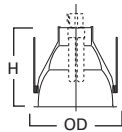

470 Specular Reflector

HOUSING / LAMP:
H270ICAT: 13W DTT or 13W TTT
H270RICAT: 13W DTT or 13W TTT
H271ICAT: 18W DTT or 18W TTT
H271RICAT: 18W DTT or 18W TTT
H272ICAT: 26W DTT or 26W TTT
H272RICAT: 26W DTT or 26W TTT
H273ICAT1D: 26W DTT or 26W TTT, 32W TTT
H273RICAT1D: 26W DTT or 26W TTT, 32W TTT

DIMENSIONS: Height: 6-1/4" [159mm]; OD: 7-1/8" [181mm]