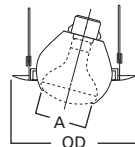

DIMENSIONS: Height: 5-3/8" [136mm]; OD: 7-1/4" [184mm]

ERT704 Eyeball

ERT704 High Gloss Appliance White Trim with White Eyeball

HOUSING / LAMP:

EI700U: 75W PAR30, 75W PAR30L, 85W BR30, 100W R30
EI700UAT: 75W PAR30, 75W PAR30L, 85W BR30, 100W R30