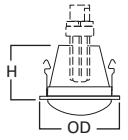

952 4" Frosted Dome Lens Showerlight

952PS White Trim Ring, Frost Dome Glass Lens Showerlight

HOUSING / LAMP:
H470ICAT: 13W TTT
H470RICAT: 13W TTT
H471ICAT: 18W TTT
H471RICAT: 18W TTT

DIMENSIONS: Height: 2-5/8" [66mm],
Outside Diameter: 5-1/16" [129mm]