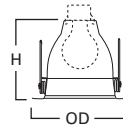

30SBAT Super Trim™ AIR-TITE™ Reflector

HOUSING / LAMP:
H7UICAT: 100W R30, 85W BR30, 60W A19, 75W PAR30, 75W PAR30L, 75W PAR38
H7UIC: 100W R30, 85W BR30, 60W A19, 75W PAR30, 75W PAR30L, 75W PAR38

DIMENSIONS: Height: 5" [127mm]; OD: 7-1/4" [184mm]