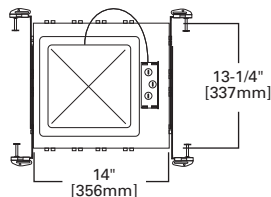

ORDERING INFORMATION: ORDER HOUSING AND TRIMS SEPARATELY^Δ

SAMPLE NUMBER: H2T - 20P

Housing	Trims	Accessories
H2T=10" Square Aperture, New Construction, Non-IC, 120V Line Voltage	Lenses and Diffusers 120 Albalite Glass Diffuser Showerlight, 150W A19 or A21, OD: 11-5/8" [295mm] Square 120P=White Splay Trim with Frosted Glass Diffuser 123 Fresnel Splay Showerlight, 150W A19 or A21, OD: 11-5/8" [295mm] Square 123P=White Splay Trim with Fresnel Glass Lens 20 Albalite Lens, 150W A19 or A21, OD: 11-5/8" [295mm] Square 20P=White Trim with Albalite Glass Lens 21GP Drop Diffuser, 150W A19 or A21, OD: 11-5/8" [295mm] Square 21GP=White Trim with Glass Drop Diffuser 23 Fresnel Lens, 150W A19 or A21, OD: 11-5/8" [295mm] Square 23P=White Trim with Fresnel Glass Lens 25 All Glass Diffuser, 150W A19 or A21, OD: 11-5/8" [295mm] Square 25=All Glass Frosted Diffuser	Transformer H277=Steps 277V Line Voltage Down to 120V Fixture Operating Voltage, 300VA max., for Use with Non-IC Housings

NOTES: Δ UL/cUL Listed for Wet Location with select trims.