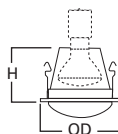

952PS White Trim Ring, Frost Dome Glass Lens Showerlight

HOUSING / LAMP:

H99ICAT: 30W R20, 35W PAR20
H99ICAT: 50W PAR20 with H1999 Socket Extender
H99RTAT: 40W A19, 50W PAR20, 50W R20
H99TAT: 40W A19, 50W PAR20, 50W R20

DIMENSIONS: Height: 2-5/8" [66mm],
Outside Diameter: 5-1/16" [129mm]

ACCESSORIES: H1999 Socket Extender