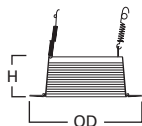

ERT717 Large Aperture Plastic Baffle

ERT717WHT High Gloss Appliance White Trim and White Baffle

HOUSING / LAMP:

H724ICAT / H724ICATL: 13W GU24 CFL Spiral (CF13/GU24), 15W GU24 CFL R30 Reflector (CF15/27/R30/GU24)
H724RICAT / H724RICATL: 13W GU24 CFL Spiral (CF13/GU24), 15W GU24 CFL R30 Reflector (CF15/27/R30/GU24)

DIMENSIONS: Height: 2-3/4" [70mm]; OD: 8" [203mm]

ERT713 Metal Baffle

ERT713 High Gloss Appliance White Trim with Black Baffle

ERT713WHT High Gloss Appliance White Trim with White Baffle

HOUSING / LAMP:

H724ICAT / H724ICATL: 13W GU24 CFL Spiral (CF13/GU24), 15W GU24 CFL R30 Reflector (CF15/27/R30/GU24)
H724RICAT / H724RICATL: 13W GU24 CFL Spiral (CF13/GU24), 15W GU24 CFL R30 Reflector (CF15/27/R30/GU24)

DIMENSIONS: Height: 5" [127mm]; OD: 7-1/4" [184mm]

ERT772 Baffle with Reflector

ERT772WHTTS Gloss White Trim and Baffle w/ White Reflector, Torsion Spring

ERT772TS Gloss White Trim, Black Baffle, Torsion Spring

HOUSING / LAMP:

H724ICAT / H724ICATL: 13W GU24 CFL Spiral (CF13/GU24), 15W GU24 CFL R30 Reflector (CF15/27/R30/GU24)
H724RICAT / H724RICATL: 13W GU24 CFL Spiral (CF13/GU24), 15W GU24 CFL R30 Reflector (CF15/27/R30/GU24)

DIMENSIONS: Height: 5-3/8" [127mm]; OD: 7-3/4" [197mm]

171 Drop Opal Lens with Reflector

171P White Trim with Drop Opal Glass Lens

171PS White Trim with Drop Opal Glass Lens, Wet Location, AIR-TITE

HOUSING / LAMP:

H724ICAT / H724ICATL: 13W GU24 CFL Spiral (CF13/GU24), 15W GU24 CFL R30 Reflector (CF15/27/R30/GU24)
H724RICAT / H724RICATL: 13W GU24 CFL Spiral (CF13/GU24), 15W GU24 CFL R30 Reflector (CF15/27/R30/GU24)

DIMENSIONS: Height: 4" [102mm]; OD: 8" [203mm]

172 Dome Lens with Reflector

172PS White Trim with Frosted Glass Dome, Wet Location, AIR-TITE