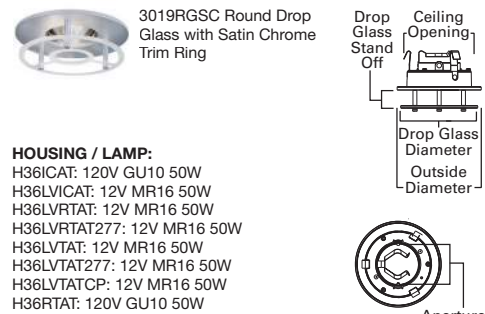

3019 Decorative Drop Glass - Round

HOUSING / LAMP:

H36ICAT: 120V GU10 50W
H36LVICAT: 12V MR16 50W
H36LVRTAT: 12V MR16 50W
H36LVRTAT277: 12V MR16 50W
H36LVTAT: 12V MR16 50W
H36LVTAT277: 12V MR16 50W
H36LVTATCP: 12V MR16 50W
H36RTAT: 120V GU10 50W
H36TAT: 120V GU10 50W
H38ICAT: 120V GU10 50W
H38LVICAT: 12V MR16 50W

DIMENSIONS: Aperture 2" [51mm],
Drop Glass Stand-off: 7/8" [22mm],
Drop Glass Diameter: 3-7/8" [99mm],
Ceiling Opening-round: 3-3/4" [95mm],
OD: 4-1/4" [108mm]