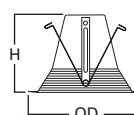

ERT725WHTTS