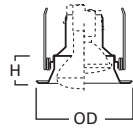

ERT500 Splay Trim

ERT500 High Gloss Appliance White Splay Trim

HOUSING / LAMP:

EI500AT: 65W BR30, 75W PAR30, 75W R30
EI500RAT: 50W PAR30, 75W PAR30L, 60W BR30
ET500: 65W BR30, 75W R30, 75W PAR30
ET500R: 65W BR30, 75W R30, 75W PAR30

DIMENSIONS: Height: 1-7/8" [48mm]; OD: 6-1/2" [165mm]