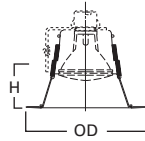

HOUSING / LAMP:
ET700: 65W BR30, 75W R30, 75W PAR30, 150W R40, 150W PAR38
ET700R: 65W BR30, 75W R30, 75W PAR30, 75W PAR30L, 150W R40

DIMENSIONS: Height: 2-7/8" [73mm]; OD: 7-1/4" [184mm]