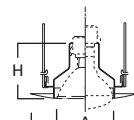

300 Open Trim with Socket Support

300P White Trim

300SN Satin Nickel Trim

300TBZ Tuscan Bronze Trim

HOUSING / LAMP:
H7ICATNB: 65W BR30, 75W PAR30, 75W PAR30L
H7ICTNB: 65W BR30, 75W PAR30, 75W PAR30L

DIMENSIONS: Height: 4" [102mm]; OD: 7-1/4" [184mm]