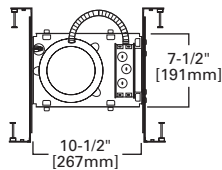

6-INCH COMPACT FLUORESCENT NEW CONSTRUCTION ICAT

EI2072AT

ORDERING INFORMATION: ORDER HOUSING AND TRIMS SEPARATELY^Δ

SAMPLE NUMBER: EI2072AT - ERT772WHTTS

Housing	Trims	Accessories
EI2072AT=6" Aperture, New Construction, IC AIR-TITE™, Compact Fluorescent, 26W CFL	Baffles ERT772 Baffle with Reflector, 26W DTT or 26W TTT 4-pin Compact Fluorescent lamp, OD: 7-3/4" [197mm] ERT772TS=Gloss White Trim Ring with Black Baffle and Torsion Springs ERT772WHTTS=Gloss White Trim Ring with Gloss White Baffle and Reflector and Torsion Springs Lenses and Diffusers ERT724 Drop Opal Glass Lens Showerlight, 26W DTT or 26W TTT 4-pin Compact Fluorescent lamp, OD: 8" [203mm] ERT724=Gloss White Trim with Drop Opal Glass Lens, Wet Location Listed Reflectors ERT770 Reflector, 26W DTT or 26W TTT 4-pin Compact Fluorescent lamp, OD: 7-1/4" [184mm] ERT770MTS=Gloss White Trim Ring, Matte (Haze) Reflector ERT770TS=Gloss White Trim Ring, Specular Clear Reflector ERT771 Reflector, 26W DTT or 26W TTT 4-pin Compact Fluorescent lamp, OD: 7-1/4" [184mm] ERT771TS=Gloss White Trim Ring and Reflector	Oversize Trim Rings For use when ceiling opening is cut too large. See accessories section for compatible trims. OT400P=6" I.D. x 9-1/4" O.D., Oversized White Metal Trim Ring (May be used behind standard Halo trims rings.)

NOTES: Δ Not to be used in direct contact with spray foam insulation. Δ UL/cUL Listed for Wet Location with select trims.