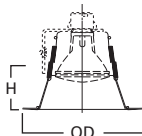

HOUSING / LAMP:

EI2700: 50W PAR30, 65W BR30, 75W R30, 75W PAR30L
EI2700AT: 50W PAR30, 65W BR30, 75W R30, 75W PAR30L
EI2700R: 50W PAR30, 65W BR30, 75W R30, 75W PAR30L

DIMENSIONS: Height: 2-7/8" [73mm]; OD: 7-1/4" [184mm]