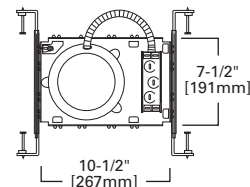

ORDERING INFORMATION: ORDER HOUSING AND TRIMS SEPARATELY^A

SAMPLE NUMBER: EI700ATNB - ERT713WHT

Housing	Trims
EI700ATNB=6" Aperture, New Construction, IC, AIR-TITE™, 120V Line Voltage, No Socket Bracket	Adjustables ERT704 Eyeball, 75W R30, 65W BR30, 75W PAR30L, OD: 8" [203mm] ERT704=High Gloss Appliance White Trim with White Eyeball Baffles ERT705 Open, 65 W BR30, 75W PAR30, 75W PAR30L, OD: 8" [203mm] ERT705=High Gloss Appliance White Trim ERT716 Shallow Metal Baffle, 40W A19, 65W BR30, 75W PAR30, 75W PAR30L, OD: 8" [203mm] ERT716=High Gloss Appliance White Trim with White Baffle Full Cone Metal Baffle ERT713 Black Metal Baffle, 40W A19, 65W BR30, 75W R30, 75W PAR30, 75W PAR30L, 90W BR40, OD: 7-1/4" [184mm] ERT713=High Gloss Appliance White Trim with Black Baffle ERT713TS=High Gloss Appliance White Trim with Black Baffle and Torsion Spring Construction ERT713L Black Metal Baffle, 75W BR40, 65W BR30, 75W PAR30L, OD: 7-1/4" [184mm] ERT713L=High Gloss Appliance White Trim with Black Baffle ERT713LTS=High Gloss Appliance White Trim with Black Baffle and Torsion Spring Construction ERT713WHT White Metal Baffle, 40W A19, 65W BR30, 75W R30, 75W PAR30, 75W PAR30L, 90W BR40, OD: 7-1/4" [184mm] ERT713WHT=High Gloss Appliance White Trim with White Baffle ERT713WHTTS=High Gloss Appliance White Trim with White Baffle and Torsion Spring Construction ERT725 Black Metal Baffle/Splay, 50W PAR30L, 65W BR30, OD: 7-1/4" [184mm] ERT725=High Gloss Appliance White Trim with Black Baffle ERT725TS=High Gloss Appliance White Trim with Black Baffle and Torsion Spring Construction ERT725WHT White Metal Baffle/Splay, 40W A19, 50W PAR30L, 65W BR30, 75W PAR30L, OD: 7-1/4" [184mm] ERT725WHT=High Gloss Appliance White Trim with White Baffle ERT725WHTTS=High Gloss Appliance White Trim with White Baffle and Torsion Spring Construction Regressed Eyeball ERT711 Regressed Eyeball, 65W BR30, 75W R30, OD: 8" [203mm] ERT711=High Gloss Appliance White Trim and Eyeball with Black Baffle Showerlight ERT721 Showerlight with Frosted Glass Lens and Reflector, 40W A19, OD: 8" [203mm] ERT721=High Gloss Appliance White Trim with Frosted Glass Lens ERT723 Showerlight with Fresnel Glass Lens and Reflector, 40W A19, OD: 8" [203mm] ERT723=High Gloss Appliance White Trim with Fresnel Glass Lens White Cone Reflector ERT712 White Reflector, 40W A19, 65W BR30, 75W PAR30, 75W PAR30L, 75W R30, 90W BR40, OD: 7-1/4" [184mm] ERT712=High Gloss Appliance White Trim with White Reflector ERT712TS=High Gloss Appliance White Trim with White Reflector and Torsion Spring Construction

NOTES: ^A Not to be used in direct contact with spray foam insulation. ^Δ UL/cUL Listed for Wet Location with select trims.