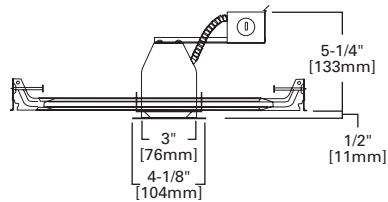

3-INCH SQUARE INCANDESCENT NEW CONSTRUCTION OR REMODEL NON - IC

FEATURES

- 3" Square aperture housing and trim kit
- All-Nail bar hangers
- Bar hangers may be shortened for narrow joist spaces
- Quick Connect wiring connectors included in junction box
- NM cable pry-outs in junction box
- AIR-TITE™
- Thermally protected
- Uses GU10 base reflector lamp

Compliances may not apply to all product configurations. Please consult the product spec sheet for compliance details.

COMPLIANCES: UL/cUL Listed - Damp Location, UL/cUL Listed 1598 Luminaire, UL/cUL Listed for Feed Through, IP Rated, AIR-TITE™ Certified ASTM E283

ETS350

ORDERING INFORMATION⁴

SAMPLE NUMBER: ETS350W

Housing and Trim Kit

ETS350=3" Square Aperture Non-IC AIR-TITE™ Housing and Trim Kit, for MR16 120V GU10 Tungsten Halogen Reflector Lamp, and White Trim with Black Baffle
ETS350W=3" Square Aperture Non-IC AIR-TITE™ Housing and Trim Kit, for MR16 120V GU10 Tungsten Halogen Reflector Lamp, and White Trim with White Baffle

NOTES: Δ Order housing-trim kit and lamp separately.

Lamp (Order Separately)

Z28=50W, 120V GU10 Base, Line Voltage MR16