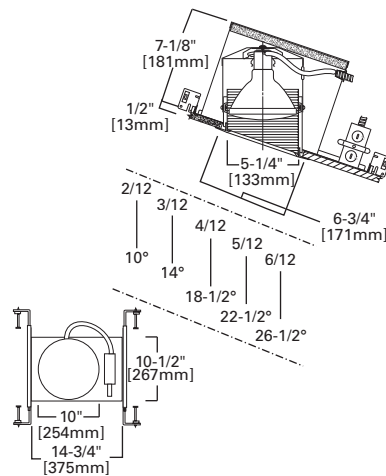

ORDERING INFORMATION: ORDER HOUSING AND TRIMS SEPARATELY^Δ

SAMPLE NUMBER: EI4700AT - ERT4980WHT

Housing	Trims
EI4700AT=6" Aperture, Slope Ceiling, New Construction, IC AIR-TITE™, 120V Line Voltage	Baffles ERT4980 Baffle, 90W PAR38, OD: 8" [203mm] ERT4980=High Gloss Appliance White Trim with Black Baffle ERT4980WHT=High Gloss Appliance White Trim with White Baffle

NOTES: Δ Not to be used in direct contact with spray foam insulation.

ERT4980 Slope Ceiling Baffle

- ERT4980 High Gloss Appliance White Trim with Black Baffle
- ERT4980WHT High Gloss Appliance White Trim with White Baffle

HOUSING / LAMP:
EI4700: 90W PAR38
EI4700AT: 90W PAR38

DIMENSIONS: Height: 5-1/4" [133mm]; OD: 8" [203mm]

Specifications and dimensions subject to change without notice. Consult your Cooper Lighting Representative or visit www.cooperlighting.com for available options, accessories and ordering information.