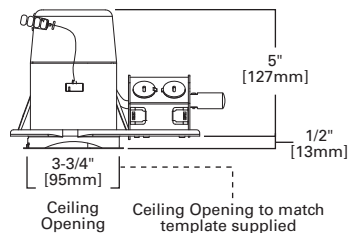

FEATURES

- Slide-N-Side™ wire traps
- Quick Connect wiring connectors included in junction box
- AIR-TITE™
- Thermally protected
- Die-formed housing and plaster frame
- Boat-shape frame slips through opening and secures onto ceiling

Compliances may not apply to all product configurations. Please consult the product spec sheet for compliance details.

COMPLIANCES: UL/cUL Listed - Wet Location, UL/cUL Listed - Damp Location, UL/cUL Listed 1598 Luminaire, AIR-TITE™ Certified ASTM E283

3-INCH INCANDESCENT REMODEL NON - IC

H36RTAT