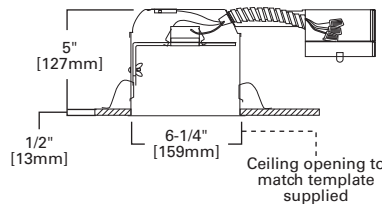

6-INCH INCANDESCENT SHALLOW REMODEL HOUSING ICAT

H27RICAT