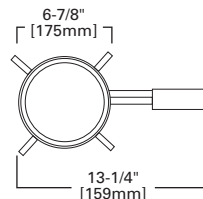

ORDERING INFORMATION: ORDER HOUSING AND TRIMS SEPARATELY^A

SAMPLE NUMBER: EI2700R - ERT707WHT

Housing	Trims
EI2700R=6" Aperture, Shallow Ceiling, Remodel, IC, 120V Line Voltage	Adjustables ERT704 Eyeball, 65W BR30, 75W R30, 75W PAR30L, OD: 8" [203mm] ERT704=High Gloss Appliance White Trim with White Eyeball Baffles ERT707 Metal Baffle, 65W BR30, 75W PAR30L, OD: 7-1/4" [184mm] ERT707=High Gloss Appliance White Trim with Black Baffle ERT707WHT=High Gloss Appliance White Trim with White Baffle ERT714 Plastic Baffle, 60W BR30, 50W PAR30, OD: 8" [203mm] ERT714=High Gloss Appliance White Trim with Black Baffle ERT714WHT=High Gloss Appliance White Trim with White Baffle ERT716 Shallow Metal Baffle, 65W BR30, 75W PAR30, 75W PAR30L, OD: 8" [203mm] ERT716WHT=High Gloss Appliance White Trim with White Baffle Open ERT705 Open, 50W PAR30L, 60W BR30, 75W PAR30, OD: 8" [203mm] ERT705=High Gloss Appliance White Trim Reflectors ERT710 Specular Reflector, 50W PAR30, 65W BR30, 75W R30, 75W PAR30L, OD: 7-1/4" [184mm] ERT710=High Gloss Appliance White Trim with Clear Specular Reflector ERT710G=High Gloss Appliance White Trim with Gold Reflector Showerlight ERT721 Showerlight with Frosted Glass Lens and Reflector, 40W A19, OD: 8" [203mm] ERT721=High Gloss Appliance White Trim with Frosted Glass Lens ERT723 Showerlight with Fresnel Glass Lens and Reflector, 40W A19, OD: 8" [203mm] ERT723=High Gloss Appliance White Trim with Fresnel Glass Lens

NOTES: Δ Not to be used in direct contact with spray foam insulation. Δ UL/cUL Listed for Wet Location with select trims.