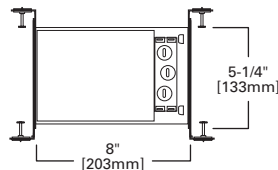

ORDERING INFORMATION: ORDER HOUSING AND TRIMS SEPARATELY^A

SAMPLE NUMBER: EI400ATSB - ERT401WHT

Housing	Trims
EI400ATSB=4" Aperture, New Construction, IC AIR-TITE™, 120V Line Voltage, Adjustable Socket Bracket	Adjustables ERT402 Eyeball - 30° Tilt, 40W R16, 45W PAR16, OD: 5" [127mm] ERT402=High Gloss Appliance White Trim Ring with White Eyeball Baffles ERT401 Plastic Step Baffle, 35W PAR20, 30W R20, OD: 5" [127mm] ERT401=High Gloss Appliance White Trim Ring with Black Baffle ERT401WHT=High Gloss Appliance White Trim Ring with White Baffle ERT410 Metal Baffle, 30W R20, 35W PAR20, 50W PAR20, OD: 5-1/16" [129mm] ERT410=Black Metal Baffle, Gloss White Trim Ring ERT410WHT=High Gloss Appliance White Metal Baffle, Gloss White Trim Ring
	Lenses and Diffusers ERT455 Prismatic Glass Lens Showerlight, 30W R20, 35W PAR20, OD: 5-1/16" [129mm] ERT455=Showerlight, High Gloss Appliance White Trim Ring Reflectors ERT403 Clear Specular Reflector, 35W PAR20, 30W R20, 40W R16, 40W A19, 50W PAR 20, OD: 5" [127mm] ERT403=High Gloss Appliance White Trim with Clear Specular Reflector

NOTES: Δ Not to be used in direct contact with spray foam insulation. Δ UL/cUL Listed for Wet Location with select trims.

ERT401 Plastic Step Baffle

ERT401WHT High Gloss Appliance White Trim Ring with White Baffle
ERT401 High Gloss Appliance White Trim Ring with Black Baffle

HOUSING / LAMP:

EI400ATSB: 35W PAR20, 30W R20
ET400RATSB: 40W R16, 50W PAR20, 50W R20
ET400ATSB: 40W R16, 50W PAR20, 50W R20

DIMENSIONS: Height: 1-1/8" [28mm]; OD: 5" [127mm]

ERT402 Eyeball 30° Tilt

ERT402 High Gloss Appliance White Trim Ring with White Eyeball

HOUSING / LAMP:

EI400ATSB: 40W R16, 45W PAR16
ET400RATSB: 40W R16, 60W PAR16
ET400ATSB: 40W R16, 60W PAR16

DIMENSIONS: Aperture: 2-1/8" [54mm]; OD: 5" [127mm]

ERT403 Clear Specular Reflector

ERT403 High Gloss Appliance White Trim with Clear Specular Reflector

HOUSING / LAMP:

EI400ATSB: 35W PAR20, 30W R20, 40W R16, 40W A19, 50W PAR 20
ET400RATSB: 50W R20, 40W R16, 40W A19, (50W PAR20 ET400RATSB Only)
ET400ATSB: 50W R20, 40W R16, 40W A19

DIMENSIONS: Height: 2-1/2" [63mm]; OD: 5" [127mm]

ERT410 Metal Baffle

ERT410WHT High Gloss Appliance White Metal Baffle, Gloss White Trim Ring
ERT410 Black Metal Baffle, Gloss White Trim Ring

HOUSING / LAMP:

EI400ATSB: 30W R20, 35W PAR20, 50W PAR20
ET400RATSB: 40W R16, 50W PAR20, 50W R20
ET400ATSB: 40W R16, 50W PAR20, 50W R20

DIMENSIONS: Height: 2-5/8" [67mm], OD: 5-1/16" [129mm]

ERT455 Prismatic Glass Lens Showerlight

HOUSING / LAMP:

EI400ATSB: 30W R20, 35W PAR20
ET400RATSB: 40W A19, 50W PAR20, 50W R20
ET400ATSB: 40W A19, 50W PAR20, 50W R20

DIMENSIONS: Height: 2-5/8" [67mm], OD: 5-1/16" [129mm]

Specifications and dimensions subject to change without notice. Consult your Cooper Lighting Representative or visit www.cooperlighting.com for available options, accessories and ordering information.