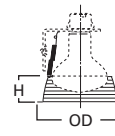

312 Coilex® Baffle

- 312W White Trim with White Coilex® Baffle
- 312P White Trim with Black Coilex® Baffle

HOUSING / LAMP:
H27ICAT: 50W PAR30, 65W BR30
H27ICT: 50W PAR30, 65W BR30
H27RICAT: 50W PAR30, 65W BR30
H27RICT: 50W PAR30, 65W BR30

DIMENSIONS: Height: 2-1/4" [57mm]; OD: 7-1/4" [184mm]

353 Metal Baffle

- 353SN Satin Nickel Trim with Satin Nickel Baffle
- 353TBZ Tuscan Bronze Trim with Tuscan Bronze Baffle