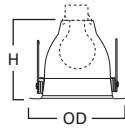

30 Super Trim™ AIR-TITE™ Reflector

HOUSING / LAMP:
H7UICAT: 75W PAR30, 75W PAR30L, 100W R30, 100W A19, 100W PAR38
H7UIC: 75W PAR30, 75W PAR30L, 100W R30, 100W A19, 100W PAR38

DIMENSIONS: Height: 5" [127mm]; OD: 7-1/4" [184mm]