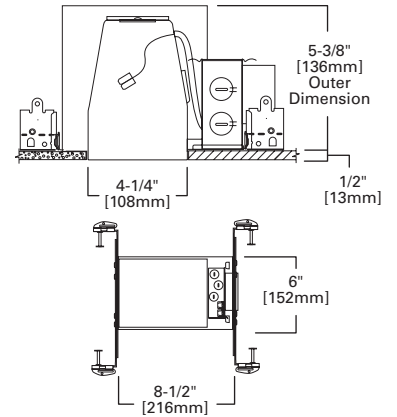

ORDERING INFORMATION: ORDER HOUSING, LIGHT ENGINE AND TRIMS SEPARATELY^Δ

SAMPLE NUMBER: H456ICAT120D - EL405830 - TL403WBS

H4 LED Housing	H4 LED Light Engine	Color Temperature (Nominal CCT)	H4 LED Trim	
H456ICAT120D= 4" Housing H4 LED Series Downlight, New Construction, Insulated Ceiling, AIR-TITE™, LED driver, 120V, 50/60Hz, Dimmable	EL4058= 4" LED Downlight Light Engine, 80 CRI	27=2700°K 30=3000°K 35=3500°K 40=4000°K	Baffle Open Baffle TL401BB=Black Baffle, White Trim Ring TL401WB=White Baffle, White Trim Ring Polymer Baffle and Lens - Showerlight TL422PS=White Polymer Baffle and Ring, Regressed Prismatic Polymer Lens, Shower Trim Front is Non-electrically Conductive with "Dead-front" Polymer Material Solite® Regressed Lens Baffle TL403BBS=Black Baffle with Solite® Lens, White Trim Ring, Shower Rated TL403WBS=White Baffle with Solite® Lens, White Trim Ring, Shower Rated Square Trim with Solite® Regressed Lens Baffle TLS408SNBB=Square Baffle Trim with Solite® Regressed Lens, Black Baffle, Satin Nickel Ring, Shower Rated TLS408TBZBB=Square Baffle Trim with Solite® Regressed Lens, Black Baffle, Tuscan Bronze Ring, Shower Rated TLS408WHBB=Square Baffle Trim with Solite® Regressed Lens, Black Baffle, White Ring, Shower Rated TLS408WHWB=Square Baffle Trim with Solite® Regressed Lens, White Baffle, White Ring, Shower Rated	Reflector Open Reflector TL400H=Haze Reflector, White Trim Ring TL400SBK=Specular Black Reflector, White Trim Ring TL400SC=Specular Clear Reflector, White Trim Ring TL400SN=Satin Nickel Reflector, Satin Nickel Trim Ring TL400TBZ=Tuscan Bronze Reflector, Tuscan Bronze Trim Ring TL400WH=White Reflector, White Trim Ring Solite® Regressed Lens Reflector TL402HS=Haze Reflector with Solite® Lens, White Trim Ring, Shower Rated TL402SBKS=Specular Black Reflector with Solite® Lens, White Trim Ring, Shower Rated TL402SCS=Specular Clear Reflector with Solite® Lens, White Trim Ring, Shower Rated TL402SNS=Satin Nickel Reflector with Solite® Lens, Satin Nickel Trim Ring, Shower Rated TL402TBZS=Tuscan Bronze Reflector with Solite® Lens, Tuscan Bronze Trim Ring, Shower Rated TL402WHS=White Reflector with Solite® Lens, White Trim Ring, Shower Rated Wall Wash Wall Wash with Reflector and Diffusing Lens TL409WHWW=Wall Wash Downlight - White Reflector with Specular Wall Wash Optic, Diffusing lens and White Ring, Shower Rated TL409WW=Wall Wash Downlight - Semi-specular Clear Reflector with Specular Wall Wash Optic, Diffusing Lens and White Ring, Shower Rated

Accessories

Designer Trim Ring Designer Trim Rings, Thin Profile - For use with Round TL400, TL401, TL402, TL403, TL409 trims	TRM400BK=Black, Die-cast Trim Ring TRM400PC=Polished Chrome, Die-cast Trim Ring TRM400SN=Satin Nickel, Die-cast Trim Ring	TRM400TBZ=Tuscan Bronze, Die-cast Trim Ring TRM400WH=White, Die-cast Trim Ring