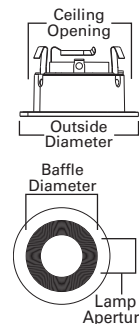

3003 Adjustable Coilex® Baffle

HOUSING / LAMP:

H36ICAT: 120V GU10 50W
H36LVICAT: 12V MR16 50W
H36LVRTAT: 12V MR16 50W
H36LVRTAT277: 12V MR16 50W
H36LVTAT: 12V MR16 50W
H36LVTAT277: 12V MR16 50W
H36LVTATCP: 12V MR16 50W
H36RTAT: 120V GU10 50W
H36TAT: 120V GU10 50W
H38ICAT: 120V GU10 50W
H38LVICAT: 12V MR16 50W

DIMENSIONS: Aperture: 2" [51mm],
Baffle Diameter: 3" [75mm],
Ceiling Opening: 3-3/4" [95mm],
OD: 4-1/4" [108mm]