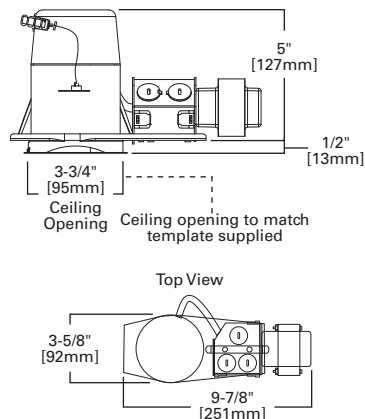

FEATURES

- AIR-TITE™
- Thermally protected
- Die-formed housing and plaster frame
- Boat-shape frame slips through opening and secures onto ceiling
- Slide-N-Side™ wire traps
- Quick Connect wiring connectors included in junction box
- Housing may be removed from plaster frame for junction box access
- Integral 120V transformer steps line voltage down to lamp voltage

Compliances may not apply to all product configurations. Please consult the product spec sheet for compliance details.

COMPLIANCES: UL/cUL Listed - Wet Location, UL/cUL Listed - Damp Location, UL/cUL Listed 1598 Luminaire, AIR-TITE™ Certified ASTM E283

3-INCH INCANDESCENT LOW VOLTAGE REMODEL NON - IC

H36LVRTAT

ORDERING INFORMATION: ORDER HOUSING AND TRIMS SEPARATELY^A

SAMPLE NUMBER: H36LVRTAT - 3003WHWB