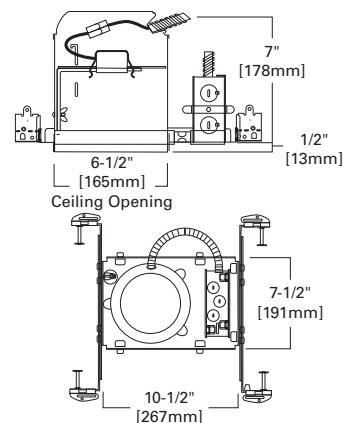

ORDERING INFORMATION: ORDER HOUSING, TRIM AND LAMP (BY OTHERS) SEPERATELY. MODEL WITH "L" SUFFIX INCLUDES LAMP.

SAMPLE NUMBER: H724ICAT 30WAT

Housing

H724ICAT=6" Insulated Ceiling, AIR-TITE™ Recessed Housing, GU24 Base, 120V
H724ICATL=6" Insulated Ceiling, AIR-TITE™ Recessed Housing, GU24 Base, 120V; with 15W R30 CFL Lamp Included

Trims¹

Adjustable

78 Eyeball - 30° Tilt

- 78P=White Trim with White Eyeball
- 78PAT=White Trim with White Eyeball - AIR-TITE™ trim
- 78SN=Satin Nickel Trim with Satin Nickel Eyeball
- 78TBZ=Tuscan Bronze Trim with Tuscan Bronze Eyeball

Baffles

30 Super Trim™ AIR-TITE™ Baffle

- 30PAT=White Trim with Black Baffle and Clear Reflector
- 30SNAT=Satin Nickel Trim with Satin Nickel Baffle and Reflector
- 30TBZAT=Tuscan Bronze Trim with Tuscan Bronze Baffle and Reflector
- 30WAT=White Trim with White Baffle and White Reflector
- 30WATH=White Trim with White Baffle and Clear Reflector

310 Coilex® Baffle

- 310P=White Trim with Black Coilex® Baffle
- 310PG=Wide White Trim Ring with Black Coilex® Baffle
- 310SN=Satin Nickel Trim with Black Coilex® Baffle
- 310TBZ=Tuscan Bronze Trim with Black Coilex® Baffle
- 310W=White Trim with White Coilex® Baffle
- 310WG=Wide White Trim Ring with White Coilex® Baffle

312 Coilex® Baffle

- 312P=White Trim with Black Baffle
- 312W=White Trim with White Baffle

353 Metal Baffle

- 353SN=Satin Nickel Trim with Satin Nickel Baffle
- 353TBZ=Tuscan Bronze Trim with Tuscan Bronze Baffle

410 Coilex® Baffle

- 410P=White Trim with Black Baffle
- 410W=White Trim with White Baffle (410WG - White Trim with White Baffle and 8" O.D. Trim Ring)

ERT707 Metal Baffle

- ERT707=High Gloss Appliance White Trim with Black Baffle
- ERT707WHT=High Gloss Appliance White Trim with White Baffle

ERT709 Large Aperture Metal Baffle

- ERT709=High Gloss Appliance White Trim with Black Baffle
- ERT709WHT=High Gloss Appliance White Trim with White Baffle

ERT714 Plastic Baffle

- ERT714=High Gloss Appliance White Trim with Black Baffle
- ERT714WHT=High Gloss Appliance White Trim with White Baffle

ERT717 Large Aperture Plastic Baffle

- ERT717WHT=High Gloss Appliance White Trim and White Baffle

ERT713 Metal Baffle (Socket Supporting)

- ERT713=High Gloss Appliance White Trim with Black Baffle
- ERT713WHT=High Gloss Appliance White Trim with White Baffle

ERT772 Metal Baffle (Open Top: Non-Socket Supporting)

- ERT772TS=Gloss White Trim Ring with Black Baffle and Torsion Springs
- ERT772WHTTS=Gloss White Trim Ring and Gloss White Baffle with White Reflector and Torsion Spring

Lenses and Diffusers

171 Drop Opal Lens with Reflector

- 171P=White Trim with Drop Opal Glass Lens, Wet Location Listed and AIR-TITE™
- 171PS=White Trim with Drop Opal Glass Lens, Wet Location Listed and AIR-TITE™

172 Dome Lens with Reflector