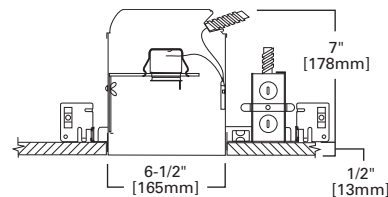

ORDERING INFORMATION: ORDER HOUSING AND TRIMS SEPARATELY^A

SAMPLE NUMBER: E1700AT - ERT707WHT