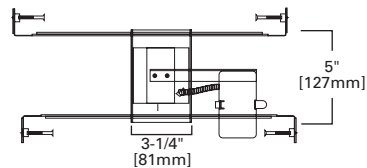

3-INCH SQUARE INCANDESCENT NEW CONSTRUCTION OR REMODEL NON - IC

FEATURES

- 3" Square aperture housing and trim kit
- All-Nail bar hangers
- Bar hangers may be shortened for narrow joist spaces
- Quick Connect wiring connectors included in junction box
- NM cable pry-outs in junction box
- AIR-TITE™
- Thermally protected
- Uses GU10 base reflector lamp

Compliances may not apply to all product configurations. Please consult the product spec sheet for compliance details.

COMPLIANCES: UL/cUL Listed - Damp Location, UL/cUL Listed 1598 Luminaire, UL/cUL Listed for Feed Through, IP Rated, AIR-TITE™ Certified ASTM E283

ETS350

ORDERING INFORMATION⁴

SAMPLE NUMBER: ETS350W

Housing and Trim Kit

ETS350=3" Square Aperture Non-IC AIR-TITE™ Housing and Trim Kit, for MR16 120V GU10 Tungsten Halogen Reflector Lamp, and White Trim with Black Baffle
ETS350W=3" Square Aperture Non-IC AIR-TITE™ Housing and Trim Kit, for MR16 120V GU10 Tungsten Halogen Reflector Lamp, and White Trim with White Baffle

NOTES: Δ Order housing-trim kit and lamp separately.

Lamp (Order Separately)

Z28=50W, 120V GU10 Base, Line Voltage MR16