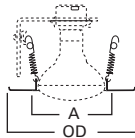

ERT706 Open

ERT706 High Gloss
Appliance White Trim

HOUSING / LAMP:
ET700: 65W BR30, 75W R30, 75W PAR30
ET700R: 65W BR30, 75W R30, 75W PAR30, 75W PAR30L

DIMENSIONS: Aperture: 3-7/8" [98mm]; OD: 8" [203mm]

ERT708 Large Aperture Open