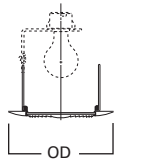

HOUSING / LAMP:
H27T: 40W A19

DIMENSIONS: OD: 8" [203mm]