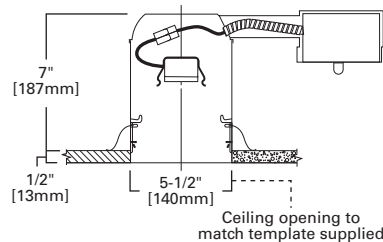

FEATURES

- Quick Connect wiring connectors included in junction box
- AIR-TITE™ per ASTM-E283
- Die-formed housing
- Remodel springs accommodate 1/2" and 5/8" ceiling material
- NM cable pry-outs and conduit knockouts in junction box
- GU24 socket for energy-efficient lamps
- LED adapter included for upgrade to Halo RL and ML LED modules

Compliances may not apply to all product configurations. Please consult the product spec sheet for compliance details.

COMPLIANCES: UL/cUL Listed for Insulation Contact, UL/cUL Listed - Damp Location, UL/cUL Listed - Wet Location, AIR-TITE™ Certified ASTM E283, IECC Compliant, Washington State Energy Code, ENERGY STAR Qualified

5-INCH GU24 REMODEL ICAT

H524RICAT
H524RICATL