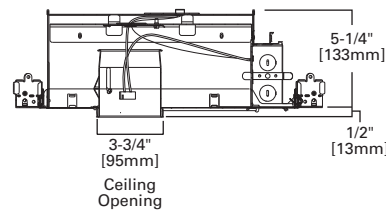

ORDERING INFORMATION: ORDER HOUSING AND TRIMS SEPARATELY^A

SAMPLE NUMBER: H36ICAT - 3003WHWB