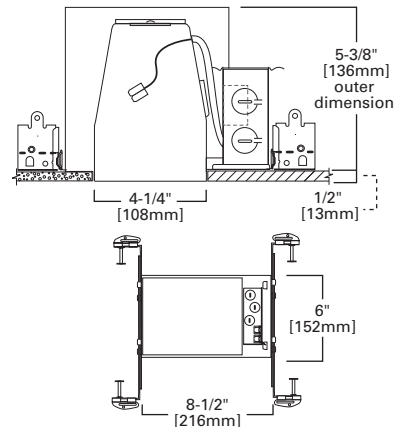

ORDERING INFORMATION: ORDER HOUSING, LIGHT ENGINE AND TRIMS SEPARATELY

SAMPLE NUMBER: H457ICAT1E - EL406927 - TL410SC

H4 LED Housing	H4 LED Light Engine	CRI	CCT
H457ICAT1E=4" Housing H4 Gen2 LED Series Downlight, New Construction, Insulated Ceiling, AIR-TITE™, LED Driver, 120V, 50/60Hz, Dimmable, LE/TE Phase Control Dimmers (Refer to Dimmer Manufacturer)¹	EL406=4" LED Downlight Engine - 2nd Generation	9=90 CRI	27=2700K 30=3000K 35=3500K 40=4000K
Trim Options	Accessories		
TL410SC=Specular Clear Reflector, Diffuse Polymer Dome Lens, White Ring, Shower Rated TL410H=Haze Reflector, Diffuse Polymer Dome Lens, White Ring, Shower Rated TL410WH=White Reflector, Diffuse Polymer Dome Lens, White Ring, Shower Rated TL410SN=Satin Nickel Reflector, Diffuse Polymer Dome Lens, Satin Nickel Ring, Shower Rated TL410TBZ=Tuscan Bronze Reflector, Diffuse Polymer Dome Lens, Tuscan Bronze Ring, Shower Rated TL410SBK=Specular Black Reflector, Diffuse Polymer Dome Lens, White Ring, Shower Rated TL411WB=White Baffle, Diffuse Polymer Dome Lens, White Ring, Shower Rated TL411BB=Black Baffle, Diffuse Polymer Dome Lens, White Ring, Shower Rated TL402SCS=Solite® Glass Lens, Specular Clear Reflector and White Ring, Shower Rated TL402HS=Solite® Glass Lens, Haze Reflector and White Ring, Shower Rated TL402WHS=Solite® Glass Lens, White Reflector and White Ring, Shower Rated TL402SNS=Solite® Glass Lens, Satin Nickel Reflector and Satin Nickel Ring, Shower Rated TL402TBZS=Solite® Glass Lens, Tuscan Bronze Reflector and Tuscan Bronze Ring, Shower Rated TL402SBKS=Solite® Glass Lens, Black Specular Reflector and White Ring, Shower Rated TL403WBS=Solite® Glass Lens, White Baffle and White Ring, Shower Rated TL403BBS=Solite® Glass Lens, Black Baffle and White Ring, Shower Rated TLS408WHWB=Square Baffle Trim, Solite® Glass Lens, White Ring with White Baffle, Shower Rated TLS408WHBB=Square Baffle Trim, Solite® Glass Lens, White Ring with Black Baffle, Shower Rated TLS408SNBB=Square Baffle Trim, Solite® Glass Lens, Satin Nickel Ring with Black Baffle, Shower Rated TLS408TBZBB=Square Baffle Trim, Solite® Glass Lens, Tuscan Bronze Ring with Black Baffle, Shower Rated TL409WW=Wall Wash, Semi-Specular Clear Reflector with White Ring, Shower Rated TL409HWW=Wall Wash, White Reflector with White Ring, Shower Rated TL422PS=Polymer "Dead Front" White Baffle and Regressed Lens, White Ring, Shower Rated	Thin Profile Designer Trim Rings² TRM400WH=White TRM400BK=Black TRM400SN=Satin Nickel TRM400TBZ=Tuscan Bronze TRM400PC=Polished Chrome		

NOTES: 1. LE = Leading Edge (forward phase control) dimming; TE = Trailing Edge (reverse phase control) dimming. 2. For use with Round TL4 trims (not compatible with Square TLS4 trims, or adjustable gimbals ELG, ELSG trims).

ORDERING INFORMATION: ORDER HOUSING AND LIGHT ENGINE SEPARATELY

SAMPLE NUMBER: H457ICAT1E - ELG406930WH