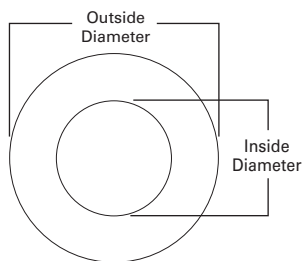

Dimensions: I.D. = 5-1/8" and O.D. = 9-1/4".

Precision die-cast aluminum ring may be used to hide gaps in the ceiling when retrofitting Halo LED or for covering cut-out irregularities.

FEATURES

- Got Nail!™ bar hangers
- Pass-N-Thru™ tool-less shortening of bar hangers
- Slide-N-Side™ wire traps
- Quick Connect wiring connectors included in junction box
- Thermally protected
- Die-formed housing and plaster frame
- Housing may be removed from plaster frame for junction box access