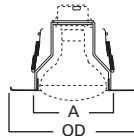

DIMENSIONS: Height: 3" [76mm]; OD: 8" [203mm]

ERT705 Open

ERT705 High Gloss
Appliance White Trim

HOUSING / LAMP:

EI700: 65W BR30, 75W PAR30, 75W PAR30L
EI700AT: 65 W BR30, 75W PAR30, 75W PAR30L
EI700ATNB: 65 W BR30, 75W PAR30, 75W PAR30L
EI700NB: 65 W BR30, 75W PAR30, 75W PAR30L
EI700R: 65 W BR30, 75W PAR30, 75W PAR30L
EI700RAT: 65 W BR30, 75W PAR30, 75W PAR30L