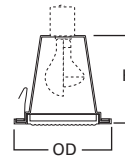

951PS White Trim with Full Reflector and Glass Prismatic Lens

951SNS Satin Nickel Trim with Full Reflector and Glass Prismatic Lens

951TBZ Tuscan Bronze Trim with Full Reflector and Glass Prismatic Lens

HOUSING / LAMP:

H99ICAT: 30W R20, 35W PAR20
H99ICAT: 50W PAR20 with H1999 Socket Extender
H99RTAT: 40W A19, 50W PAR20, 50W R20
H99TAT: 40W A19, 50W PAR20, 50W R20

DIMENSIONS: Height: 4-1/2" [114mm],
Outside Diameter: 5-1/16" [129mm]

ACCESSORIES: H1999 Socket Extender