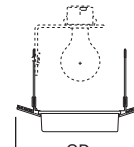

HOUSING / LAMP:

EI700U: 40W A19
EI700UAT: 40W A19

DIMENSIONS: OD: 8" [203mm]