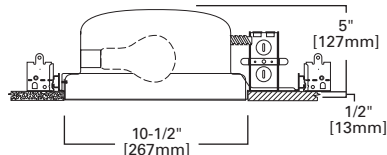

FEATURES

- Got Nail!™ bar hangers
- Pass-N-Thru™ tool-less shortening of bar hangers
- Thermally protected
- Die-formed housing and plaster frame
- Housing may be removed from plaster frame for junction box access
- NM cable pry-outs and conduit knockouts in junction box

Compliances may not apply to all product configurations. Please consult the product spec sheet for compliance details.

COMPLIANCES: UL/cUL Listed - Wet Location, UL/cUL Listed - Damp Location, UL/cUL Listed 1598 Luminaire, UL/cUL Listed for Feed Through, IP Rated

10-INCH SQUARE INCANDESCENT NEW CONSTRUCTION NON - IC

H2T