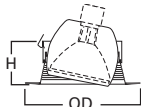

ERT711 Regressed Eyeball

ERT711 High Gloss
Appliance White Trim and
Eyeball with Black Baffle