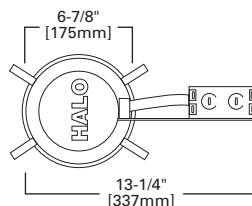

FEATURES

- Quick Connect wiring connectors included in junction box
- AIR-TITE™
- NM cable pry-outs and conduit knockouts in junction box
- Remodel springs accommodate 1/2" and 5/8" ceiling material
- Thermally protected
- Die-formed housing
- Shallow ceiling housing

Compliances may not apply to all product configurations. Please consult the product spec sheet for compliance details.

COMPLIANCES: UL/cUL Listed - Wet Location, UL/cUL Listed - Damp Location, UL/cUL Listed 1598 Luminaire, UL/cUL Listed for Insulation Contact, AIR-TITE™ Certified ASTM E283

ORDERING INFORMATION: ORDER HOUSING AND TRIMS SEPARATELY^A

SAMPLE NUMBER: H27RICAT - 310W

Housing

H27RICAT=6" Aperture, Remodel, IC AIR-TITE™, Shallow Ceiling, 120V Line Voltage

Trims

Adjustables

1. **420 Regressed Eyeball - 30° Tilt, 50W PAR30, 50W PAR30L, 60W BR30, OD: 7-1/4" [184mm]**
   420P=White Trim with White Eyeball and Black Baffle
   420PB=Polished Brass Trim with Polished Brass Eyeball and Black Baffle
   420W=White Trim with White Eyeball and White Baffle

1. **74 Eyeball - 30° Tilt, 75W PAR30, OD: 8" [203mm]**
   74P=White Trim and Eyeball

1. **77 Adjustable Eyeball - 30° Tilt, 50W PAR20, 75W R20, OD: 8" [203mm]**
   77P=White Trim with White Eyeball

1. **78 Eyeball - 30° Tilt, 65W BR30, 75W PAR30L, 75W R30, OD: 8" [203mm]**
   78B=Satin Brass Trim with Satin Brass Eyeball
   78P=White Trim with White Eyeball
   78PAT=White Trim with White Eyeball - AIR-TITE™ Trim
   78PB=Polished Brass Trim with Polished Brass Eyeball
   78SN=Satin Nickel Trim with Satin Nickel Eyeball
   78TBZ=Tuscan Bronze Trim with Tuscan Bronze Eyeball

1. **90 Double Bubble Adjustable - 60°Tilt, 150W PAR38, OD: 8" [203mm]**
   90P=White Trim and Eyeball

Baffles

1. **310 Coilex® Baffle, 50W PAR30, 65W BR30, 75W PAR30L, 310W, P, SN, TBZ - OD: 7-1/4" [184mm], 310WG, PG - OD: 8" [203mm]**
   310P=White Trim with Black Coilex® Baffle
   310PG=Wide White Trim Ring with Black Coilex® Baffle
   310SN=Satin Nickel Trim with Black Coilex® Baffle
   310TBZ=Tuscan Bronze Trim with Black Coilex® Baffle
   310W=White Trim with White Coilex® Baffle
   310WG=Wide White Trim Ring with White Coilex® Baffle

1. **312 Coilex® Baffle, 50W PAR30, 65W BR30, OD: 7-1/4" [184mm]**
   312P=White Trim with Black Baffle
   312W=White Trim with White Baffle

1. **353 Metal Baffle, 50W PAR30, 65W BR30, 75W PAR30L, OD: 7-1/4" [184mm]**
   353SN=Satin Nickel Trim with Satin Nickel Baffle
   353TBZ=Tuscan Bronze Trim with Tuscan Bronze Baffle

Lenses and Diffusers

1. **170 Albalite Lens with Reflector, 40W A19, OD: 8" [203mm]**
   170P=White Trim with Frosted Albalite Glass Lens
   170PS=White Trim with Frosted Albalite Glass Lens, Wet Location Listed and AIR-TITE™

1. **171 Drop Opal Lens with Reflector, 40W A19, OD: 8" [203mm]**
   171P=White Trim with Drop Opal Glass Lens
   171PS=White Trim with Drop Opal Glass Lens, Wet Location Listed and AIR-TITE™