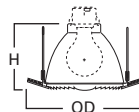

ERT723 Showerlight with Fresnel Lens and Reflector

ERT723 High Gloss
Appliance White Trim with
Fresnel Glass Lens

HOUSING / LAMP:

EI2700: 35W PAR30L
EI2700AT: 35W PAR30L
EI2700R: 40W A19

DIMENSIONS: Height: 4-1/4" [108mm]; OD: 8" [203mm]