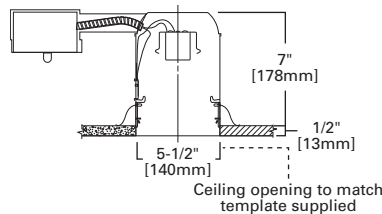

FEATURES

- Quick Connect wiring connectors included in junction box
- Thermally protected
- Die-formed housing
- Remodel springs accommodate 1/2" and 5/8" ceiling material
- NM cable pry-outs and conduit knockouts in junction box

Compliances may not apply to all product configurations. Please consult the product spec sheet for compliance details.

COMPLIANCES: UL/cUL Listed - Wet Location, UL/cUL Listed - Damp Location, UL/cUL Listed 1598 Luminaire, IP Rated

5-INCH INCANDESCENT REMODEL NON - IC

ET500R