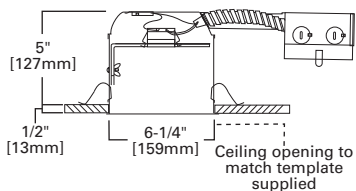

FEATURES

- Quick Connect wiring connectors included in junction box
- Thermally protected
- Die-formed housing
- Remodel springs accommodate 1/2" and 5/8" ceiling material
- NM cable pry-outs and conduit knockouts in junction box
- Shallow ceiling housing

Compliances may not apply to all product configurations. Please consult the product spec sheet for compliance details.

COMPLIANCES: UL/cUL Listed - Wet Location, UL/cUL Listed - Damp Location, UL/cUL Listed 1598 Luminaire, IP Rated

6-INCH INCANDESCENT SHALLOW REMODEL HOUSING NON - IC

ET2700R