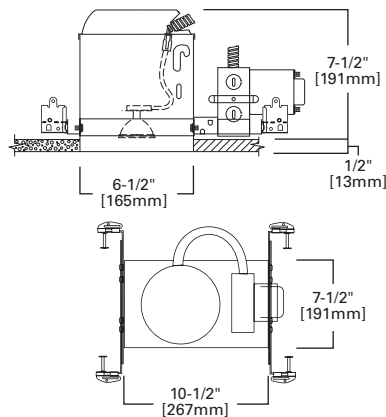

6-INCH INCANDESCENT LOW VOLTAGE NEW CONSTRUCTION NON - IC

FEATURES

- Got Nail!™ bar hangers
- Pass-N-Thru™ tool-less shortening of bar hangers
- Quick Connect wiring connectors included in junction box
- Thermally protected
- Die-formed housing and plaster frame
- Housing may be removed from plaster frame for junction box access
- Integral 120V/277V transformer steps line voltage down to lamp voltage

Compliances may not apply to all product configurations. Please consult the product spec sheet for compliance details.

COMPLIANCES: UL/cUL Listed - Damp Location, UL/cUL Listed 1598 Luminaire, UL/cUL Listed for Feed Through, IP Rated

H7LVT

ORDERING INFORMATION: ORDER HOUSING AND TRIMS SEPARATELY^A

SAMPLE NUMBER: H7LVT - 2416W

Housing	Trims	Accessories
H7LVT=6" Aperture, New Construction, Non-IC, 120V/277V Dual-input, Low Voltage, 12V MR16 and PAR36	Adjustables 2417 Low Voltage Eyeball with Baffle - 30° Tilt, 75W 12V MR16, OD: 8" [203mm] 2417BA=White Trim with White Eyeball and Black Baffle 2417W=White Trim with White Eyeball and White Baffle Low Voltage 2412 Low Voltage Adjustable Spot - 30° Tilt, 75W 12V MR16, OD: 7-1/4" [184mm] 2412P=White Trim with Black Baffle and Lampholder 2412W=White Trim with White Baffle and Lampholder 2416 Low Voltage Specular Reflector and Baffles - 30° Tilt, 75W 12V MR16, OD: 7-1/4" [184mm] 2416BA=White Trim with Black Baffle 2416C=White Trim with Clear Specular Reflector 2416W=White Trim with White Baffle 2450 Low Voltage Slot Aperture - 30° Tilt, 75W 12V MR16, OD: 8" [203mm] 2450P=White Slot Aperture Trim 2475 Low Voltage Adjustable Accent - 30° Tilt, 75W 12V PAR36, OD: 7-1/4" [184mm] 2475P=White Trim with Black Baffle 2475W=White Trim with White Baffle 2479 Low Voltage Pinhole Trim, 75W 12V MR16, OD: 8" [203mm] 2479P=White Trim with Black Baffle 2479W=White Trim with White Baffle	Designer Trim Rings See accessories section for compatible trims. TRM6C=Chrome TRM6MB=Black Metal TRM6P=White Metal TRM6SN=Satin Nickel TRM6TBZ=Tuscan Bronze TRM7MB=Black Plastic Filters and Lenses: The following filters and lenses can be substituted for the cover glass supplied for use with MR16 lamps. L110N=Diffuse Sandblasted Lens, Provides an Even Beam Spread from MR16 lamps (Especially Useful in Wall Washing) L111=Soft Focus Textured Lens L112=Red Gel Filter L113=Prismatic Lens L114=UV Filter L115=Linear Spread Lens L120=Red L121=Amber L122=Yellow L123=Green L124=Daylight L125=Blue L127=Cosmetic Color Filters L130=Yellow L131=Amber Gel Filter Override Trim Rings For use when ceiling opening is cut too large. See accessories section for compatible trims. OT400P=6" I.D. x 9-1/4" O.D., Oversized White Metal Trim Ring (May be used behind standard Halo trims rings.) OT403P=6" I.D. x 8" O.D. Oversized White Plastic Trim Ring

NOTES: ^A Trim cover glass may be substituted with optional color or optical lens media. See accessories.