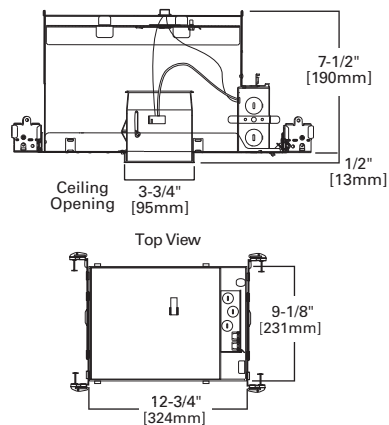

FEATURES

- Got-Nail™ bar hangers
- Pass-N-Thru™ tool-less shortening of bar hangers
- Slide-N-Side™ wire traps
- Quick Connect wiring connectors included in junction box
- AIR-TITE™
- Thermally protected
- Die-formed housing and plaster frame
- Housing may be removed from plaster frame for junction box access

Compliances may not apply to all product configurations. Please consult the product spec sheet for compliance details.

COMPLIANCES: UL/cUL Listed - Wet Location, UL/cUL Listed - Damp Location, UL/cUL Listed 1598 Luminaire, UL/cUL Listed for Feed Through, UL/cUL Listed for Insulation Contact, AIR-TITE™ Certified ASTM E283

3-INCH INCANDESCENT NEW CONSTRUCTION ICAT

H38ICAT

ORDERING INFORMATION: ORDER HOUSING AND TRIMS SEPARATELY^A

SAMPLE NUMBER: H38ICAT - 3003WHWB