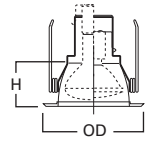

HOUSING / LAMP:

EI500AT: 50W R30, 60W BR30, 75W PAR30
EI500RAT: 50W PAR30L, 50W PAR30, 60W BR30
ET500: 75W R30, 75W PAR30, 75W PAR30L, 65W BR30
ET500R: 75W R30, 75W PAR30, 75W PAR30L, 65W BR30

DIMENSIONS: Height: 3-1/4" [82mm]; OD: 6-1/2" [127mm]