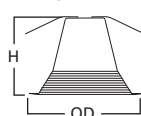

ERT725

HOUSING / LAMP:

EI700: 50W PAR30L, 65W BR30
EI700AT: 50W PAR30L, 65W BR30
EI700ATNB: 50W PAR30L, 65W BR30
EI700NB: 50W PAR30L, 65W BR30
EI700R: 50W PAR30L, 65W BR30
EI700RAT: 50W PAR30L, 65W BR30

DIMENSIONS: Height: 5-3/8" [136mm];
OD: 7-1/4" [184mm]

ERT725WHT White Metal Baffle/Splay

ERT725WHT High Gloss
Appliance White Trim with
White Baffle

ERT725WHTTS High
Gloss Appliance White
Trim with White Baffle,
Torsion Spring