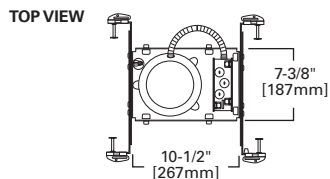

6-INCH LED NEW CONSTRUCTION ICAT

H750ICAT

ORDERING INFORMATION: ORDER HOUSING, MODULE AND TRIMS SEPARATELY¹

SAMPLE NUMBER: H750ICAT - ML706830 - 493WBS06

Housing	LED Module	Color Temperature (Nominal CCT)	Ceiling and Dimming Type
H750ICAT=6" Aperture, New Construction, IC AIR-TITE™, High Efficacy LED Housing	ML7068=6" LED Module, 600 Series, 80 CRI ML7098=6" LED Module, 900 Series, 80 CRI	27=2700°K 30=3000°K 35=3500°K 40=4000°K	ML7 LED 600 Series Modules [Blank]=ICAT Listed, 120V Module with Standard 120V Dimming Capability ML7 LED 900 Series Modules ICAT120D=ICAT Listed, 120V Module with Standard 120V Dimming Capability
Trim Options¹	Accessories		
Baffle Open Baffle, OD: 7-1/4" (184mm) 494WB06=White Baffle, White Trim Ring Solite® Regressed Glass Lens Baffle, OD: 7-1/4" (184mm) 493BBS06=Black Baffle with Solite® Lens, White Trim Ring, Shower Rated 493WBS06=White Baffle with Solite® Lens, White Trim Ring, Shower Rated Lensed Frosted Regressed Glass Lens, OD: 7-1/4" (184mm) 492PS06=White Baffle with Frost Lens and White Trim Ring, Shower Rated Reflector Open Reflector, OD: 7-1/4" (184mm) 494H06=Haze Reflector, White Trim Ring 494P06=White Reflector, White Trim Ring 494SC06=Specular Clear Reflector, White Trim Ring Solite® Regressed Glass Lens Reflector, OD: 7-1/4" (184mm) 493HS06=Haze Reflector with Solite® Lens, White Trim Ring, Shower Rated 493PS06=White Reflector with Solite® Lens, White Trim Ring, Shower Rated 493SCS06=Specular Clear Reflector with Solite® Lens, White Trim Ring, Shower Rated 493SNS06=Satin Nickel Reflector with Solite® Lens, Satin Nickel Trim Ring, Shower Rated 493TBZS06=Tuscan Bronze Reflector with Solite® Lens, Tuscan Bronze Trim Ring, Shower Rated Wall Wash Wall Wash with Specular Kick Reflector and Lens, OD: 7-1/4" (184mm) 495PWW06=Wall Wash with White Reflector, Specular Kick Reflector and Lens, White Trim Ring 495WW06=Wall Wash with Semi-specular Clear Reflector, Specular Kick Reflector and Lens, White Trim Ring	Designer Trim Rings TRM490BK=Thin Profile Black Die-cast Trim Ring TRM490PC=Thin Profile Polished Chrome Die-cast Trim Ring TRM490SN=Thin Profile Satin Nickel Die-cast Trim Ring TRM490TBZ=Thin Profile Tuscan Bronze Die-cast Trim Ring TRM490WH=Thin Profile Matte White Die-cast Trim Ring Over-Optic Lenses 494OPTIC=6" Over-Optic Diffuse Polymer Lens for Use with Open LED Trims, Shower Rated (494 family) Over-size Trim Rings OT400P=Over-size White Metal Trim Ring, 6" I.D. x 9-1/4" O.D. OT403P=Over-size White Plastic Trim Ring, 6" I.D. x 8" O.D. OT490WH=Over-size White Die-cast Trim Ring, 6" I.D. x 9-1/4" O.D. (Attaches to LED module. Substitute for standard trim ring shipped with trims.)		

NOTES: Δ Not to be used in direct contact with spray foam insulation. Δ UL/cUL Listed for Wet Location with select trims. 1. Refer to Halo LED Module Specification Sheets for additional information. Solite® is a registered trademark of AGC Flat Glass North America.