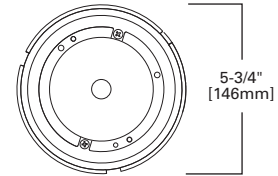

6-INCH LED NEW CONSTRUCTION EMERGENCY NON - IC

FEATURES

- Available in 2700K, 3000K, 3500K and 4000K color temperatures
- Designed for interchangeable trim choices
- Integral, thermally protected electronic LED driver
- Dimmable in normal power; 1200 Series requires 0-10V dimming controls
- Must be used with H750TEM912 emergency LED new construction housing
- Emergency backup driver on H750TEM912 powers LED upon power failure
- LED connector is a UL and CSA Listed Luminaire disconnect
- AIR-TITE™ rating makes housings air tight
- Operates at less than 25W

Compliances may not apply to all product configurations. Please consult the product spec sheet for compliance details.

COMPLIANCES: UL/cUL Listed 1598 Luminaire, ENERGY STAR Qualified, CA T24 & IECC (see specifications), AIR-TITE™ Certified ASTM E283, RoHS Compliant

ML7128XXTUNV-D010EM 1200 SERIES EM LED MODULE

See Spec Sheet for Compliant Models

ORDERING INFORMATION: ORDER HOUSING, MODULE AND TRIMS SEPARATELY^A

SAMPLE NUMBER: H750TEM912 - ML712827TUNVD010EM - 493WBS06