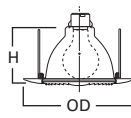

HOUSING / LAMP:
H7ICAT: 40W A19
H7ICT: 40W A19
H7RICAT: 40W A19
H7RICT: 40W A19

DIMENSIONS: Height: 4" [101mm]; OD: 8" [203mm]