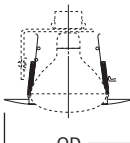

73 Fresnel Lens

73P White Trim with Fresnel Glass Lens

73PS White Trim with Fresnel Glass Lens, Wet Location

HOUSING / LAMP:

H7RT: 60W A19
H7T: 60W A19
H7TCP: 60W A19

DIMENSIONS: OD: 8" [203mm]

173 Fresnel Lens with Reflector

173P White Trim with Fresnel Glass Lens

173PS White Trim with Fresnel Glass Lens, Wet Location, AIR-TITE™

HOUSING / LAMP:

H7TNB: 60W A19

DIMENSIONS: Height: 4" [101mm]; OD: 8" [203mm]

75 Diffuser

75 All Glass Diffuser

HOUSING / LAMP:

H7RT: 60W A19
H7T: 60W A19
H7TCP: 60W A19

DIMENSIONS: OD: 7-3/4" [197mm]

172 Dome Lens with Reflector

172SNS Satin Nickel Trim with Frosted Glass Dome, Wet Location, AIR-TITE™

172TBZS Tuscan Bronze Trim with Frosted Glass Dome, Wet Location, AIR-TITE™

HOUSING / LAMP:

H7RT: 50W PAR30, 60W A19
H7T: 75W PAR30, 100W A19
H7TNB: 75W PAR30, 100W A19
H7TCP: 75W PAR30, 100W A19

DIMENSIONS: Height: 2-1/8" [54mm]; OD: 7-3/4" [197mm]

416 Regressed Diffuser

416P White Trim and Regressed Diffuser, Black Baffle

416W White Trim and Regressed Diffuser, White Baffle

HOUSING / LAMP:

H7RT: 60W A19
H7T: 60W A19
H7TCP: 60W A19

DIMENSIONS: Aperture: 5-3/4" [146mm]; OD: 7-1/4" [184mm]

300 Open Trim with Socket Support

300P White Trim

300SN Satin Nickel Trim

300TBZ Tuscan Bronze Trim

HOUSING / LAMP:

H7T: 65W BR30, 75W PAR30, 75W PAR30L, 75W R30
H7TNB: 65W BR30, 75W PAR30, 75W PAR30L, 75W R30
H7TCP: 65W BR30, 75W PAR30, 75W PAR30L, 75W R30

DIMENSIONS: Height: 4" [102mm]; OD: 7-1/4" [184mm]

301 Open Trim

301P White Trim

301SN Satin Nickel Trim

301TBZ Tuscan Bronze Trim

301PB Polished Brass Trim

HOUSING / LAMP:

H7RT: 65W BR30, 75W R30, 75W PAR30, 75W PAR30L
H7T: 65W BR30, 75W R30, 75W PAR30
H7TCP: 65W BR30, 75W R30, 75W PAR30

DIMENSIONS: OD: 7-1/4" [184mm]

401 Open Trim

401P White Trim

401AL Satin Aluminum Trim

401PB Polished Brass Trim