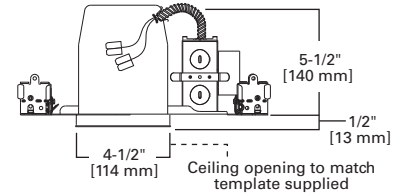

ORDERING INFORMATION: ORDER HOUSING, LIGHT ENGINE AND TRIMS SEPARATELY^A

SAMPLE NUMBER: H455TUNVD010 - EL405830 - TL403WBS

H4 LED Housing	H4 LED Light Engine	Color Temperature (Nominal CCT)	H4 LED Trim	Reflector
H455TUNVD010= 4" Housing H4 LED Series Downlight, New Construction, Non-Insulated Ceiling, AIR-TITE™, LED Driver, 120V-277V, 50/60Hz, Dimmable 0-10V DC	EL4058= 4" LED Downlight Light Engine, 80 CRI	27=2700°K 30=3000°K 35=3500°K 40=4000°K	Baffle Open Baffle TL401BB=Black Baffle, White Trim Ring TL401WB=White Baffle, White Trim Ring Polymer Baffle and Lens - Showerlight TL422PS=White Polymer Baffle and Ring, Regressed Prismatic Polymer Lens, Shower Trim Front is Non-electrically Conductive with "Dead-front" Polymer Material Solite® Regressed Lens Baffle TL403BBS=Black Baffle with Solite® Lens, White Trim Ring, Shower Rated TL403WBS=White Baffle with Solite® Lens, White Trim Ring, Shower Rated Square Trim with Solite® Regressed Lens Baffle TLS408SNBB=Square Baffle Trim with Solite® Regressed Lens, Black Baffle, Satin Nickel Ring, Shower Rated TLS408TBZBB=Square Baffle Trim with Solite® Regressed Lens, Black Baffle, Tuscan Bronze Ring, Shower Rated TLS408WHBB=Square Baffle Trim with Solite® Regressed Lens, Black Baffle, White Ring, Shower Rated TLS408WHWB=Square Baffle Trim with Solite® Regressed Lens, White Baffle, White Ring, Shower Rated	TL400H=Haze Reflector, White Trim Ring TL400SBK=Specular Black Reflector, White Trim Ring TL400SC=Specular Clear Reflector, White Trim Ring TL400SN=Satin Nickel Reflector, Satin Nickel Trim Ring TL400TBZ=Tuscan Bronze Reflector, Tuscan Bronze Trim Ring TL400WH=White Reflector, White Trim Ring Solite® Regressed Lens Reflector TL402HS=Haze Reflector with Solite® Lens, White Trim Ring, Shower Rated TL402SBKS=Specular Black Reflector with Solite® Lens, White Trim Ring, Shower Rated TL402SCS=Specular Clear Reflector with Solite® Lens, White Trim Ring, Shower Rated TL402SNS=Specular Clear Reflector with Solite® Lens, Satin Nickel Trim Ring, Shower Rated TL402TBZS=Tuscan Bronze Reflector with Solite® Lens, Tuscan Bronze Trim Ring, Shower Rated TL402WHS=White Reflector with Solite® Lens, White Trim Ring, Shower Rated Wall Wash Wall Wash with Reflector and Diffusing Lens TL409WHWW=Wall Wash Downlight - White Reflector with Specular Wall Wash Optic, Diffusing Lens and White Ring, Shower Rated TL409WW=Wall Wash Downlight - Semi-Specular Clear Reflector with Specular Wall Wash Optic, Diffusing Lens and White Ring, Shower Rated

Accessories

Designer Trim Ring Designer Trim Rings, Thin Profile - For use with Round TL400, TL401, TL402, TL403, TL409 trims	TRM400BK=Black, Die-cast Trim Ring TRM400PC=Polished Chrome, Die-cast Trim Ring TRM400SN=Satin Nickel, Die-cast Trim Ring	TRM400TBZ=Tuscan Bronze, Die-cast Trim Ring TRM400WH=White, Die-cast Trim Ring