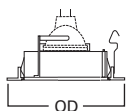

ERT404LV Slot Aperture

ERT404LV High Gloss Appliance White Trim and Slot

HOUSING / LAMP:

EI400LVAT: 12V 50W MR16
ET400LVAT: 12V 50W MR16
ET400LV RAT: 12V 50W MR16

DIMENSIONS: Slot: 1-3/8" x 2-1/8" [35mm x 54mm]; OD: 5" [127mm]

Specifications and dimensions subject to change without notice. Consult your Cooper Lighting Representative or visit www.cooperlighting.com for available options, accessories and ordering information.