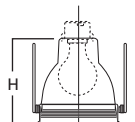

430 Wall Wash with Baffle and Full Reflector

430W White Trim with White Baffle, AIR-TITE™

430P White Trim with Black Baffle, AIR-TITE™

HOUSING / LAMP:
H7ICATNB: 40W A19
H7ICTNB: 40W A19

DIMENSIONS: Height: 5" [127mm]; OD: 7-1/4" [184mm]

Specifications and dimensions subject to change without notice. Consult your Cooper Lighting Representative or visit www.cooperlighting.com for available options, accessories and ordering information.