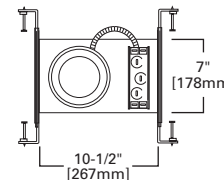

ORDERING INFORMATION: ORDER HOUSING AND TRIMS SEPARATELY^Δ

SAMPLE NUMBER: EI500AT - ERT513WHT

Housing	Trims
EI500AT=5" Aperture, New Construction, IC, AIR-TITE™ 120V Line Voltage	Adjustables
	ERT560 Gimbal - 25° Tilt, 75W PAR30, OD: 6-1/2" [165mm] ERT560=High Gloss Appliance White Trim with White Gimbal
	ERT570 Eyeball - 30° Tilt, 50W PAR30, OD: 6-1/2" [165mm] ERT570=High Gloss Appliance White Trim with White Eyeball
	ERT571 Eyeball - 30° Tilt, 50W R20, 50W PAR20, OD: 6-1/2" [165mm] ERT571=High Gloss Appliance White Trim with White Eyeball
	Baffles
	ERT501 Metal Baffle Splay, 50W PAR20, 50W R20, 65W BR30, 75W PAR30, OD: 6-1/2" [165mm] ERT501=High Gloss Appliance White Trim with Black Baffle ERT501WHT=High Gloss Appliance White Trim with White Baffle
	ERT510 Metal Baffle, 60W BR30, 50W PAR30, OD: 6-1/2" [165mm] ERT510=High Gloss Appliance White Trim with Black Baffle ERT510WHT=High Gloss Appliance White Trim with White Baffle
	ERT513 Metal Baffle, 50W PAR30L, 65W BR30, OD: 6-3/4" [171mm] ERT513=High Gloss Appliance White Trim with Black Baffle
	ERT513 Metal Baffle, 65W BR30, 75W PAR30L, OD: 6-3/4" [171mm] ERT513WHT=High Gloss Appliance White Trim with White Baffle
	ERT513TS Metal Baffle, 50W PAR30L, 65W BR30, OD: 6-3/4" [171mm] ERT513TS=High Gloss Appliance White Trim with Black Baffle and with Torsion Springs
	ERT513TS Metal Baffle, 65W BR30, 75W PAR30L, OD: 6-3/4" [171mm] ERT513WHTTS=High Gloss Appliance White Trim with White Baffle and with Torsion Springs
	Lenses and Diffusers
	ERT552 Fresnel Glass Lens Showerlight, 35W PAR30L, OD: 6-1/2" [165mm] ERT552=High Gloss Appliance White Trim with Fresnel Glass Lens
	Reflectors
	ERT520 Reflector Cone, 50W R30, 60W BR30, 75W PAR30, OD: 6-1/2" [165mm] ERT520=High Gloss Appliance White Trim with Clear Specular Reflector Cone ERT520WHT=High Gloss Appliance White Trim with White Reflector Cone
	ERT521 Reflector, 40W A19, OD: 6-1/2" [165mm] ERT521=High Gloss Appliance White Trim with Clear Specular Reflector Cone
	Showerlight
	ERT550 Frosted Drop Glass Showerlight, 40W A19, 50W PAR30, OD: 6-1/2" [165mm] ERT550=High Gloss Appliance White Trim with Frosted Drop Diffuser - AIR-TITE™ Trim
	ERT551 Frosted Glass Lens Showerlight, 35W PAR30L, OD: 6-1/2" [165mm] ERT551=High Gloss Appliance White Trim with Frosted Glass Lens
	Splay
ERT500 Splay Trim, 65W BR30, 75W PAR30, 75W R30, OD: 6-1/2" [165mm] ERT500=High Gloss Appliance White Splay Trim	

NOTES: Δ Not to be used in direct contact with spray foam insulation. Δ UL/cUL Listed for Wet Location with select trims.