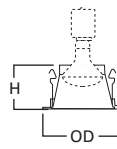

999 4" Reflector

- 999W White Trim with White Reflector
- 999MB White Trim with Specular Black Reflector
- 999P White Trim with Specular Clear Reflector
- 999H White Trim with Haze Reflector
- 999RG White Trim with Residential Gold Reflector
- 999SN Satin Nickel Trim with Satin Nickel Reflector
- 999TBZ Tuscan Bronze Trim with Tuscan Bronze Reflector