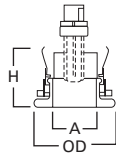

HOUSING / LAMP:
H470ICAT: 13W TTT
H470RICAT: 13W TTT
H471ICAT: 18W TTT
H471RICAT: 18W TTT

DIMENSIONS: Aperture: 2-1/8" [54mm],
Outside Dimensions: 5-5/16" [135mm]