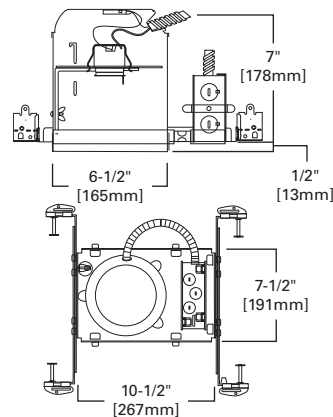

FEATURES

- Got Nail!™ bar hangers
- Pass-N-Thru™ tool-less shortening of bar hangers
- Slide-N-Side™ wire traps
- Quick Connect wiring connectors included in junction box
- Thermally protected
- Die-formed housing and plaster frame
- Housing may be removed from plaster frame for junction box access

Compliances may not apply to all product configurations. Please consult the product spec sheet for compliance details.

COMPLIANCES: UL/cUL Listed - Wet Location, UL/cUL Listed - Damp Location, UL/cUL Listed 1598 Luminaire, UL/cUL Listed for Feed Through, UL/cUL Listed for Insulation Contact

6-INCH INCANDESCENT NEW CONSTRUCTION IC

H71CT

ORDERING INFORMATION: ORDER HOUSING AND TRIMS SEPARATELY^A

SAMPLE NUMBER: H71CT - 310W

Housing

H71CT=6" Aperture, New Construction, IC, 120V Line Voltage

Trims

Adjustables

376 Adjustable Gimbal - 30° Tilt, 50W PAR30, 50W PAR30L, OD: 7-1/4" [184mm]
376P=White Trim Ring, Black Baffle
376W=White Trim Ring, White Baffle

378 Adjustable with Splay - 25° Tilt, 35W PAR30L, OD: 7-1/4" [184mm]
378=White Trim with Clear Specular Splay
378P=White Trim with White Splay Trim

420 Regressed Eyeball - 30° Tilt, 50W PAR30L, 50W PAR30, 60W BR30, OD: 7-1/4" [184mm]
420P=White Trim with White Eyeball and Black Baffle
420PB=Polished Brass Trim with Polished Brass Eyeball and Black Baffle
420W=White Trim with White Eyeball and White Baffle

478 Adjustable with Splay - 25° Tilt, 45W PAR38, OD: 7-1/4" [184mm]
478=White Trim with Clear Specular Splay
478P=White Trim with White Splay

74 Eyeball - 30° Tilt, 75W PAR30, OD: 8" [203mm]
74P=White Trim and Eyeball

76 Adjustable Gimbal - 30° Tilt with screw base lamp, 45W PAR38, OD: 8" [203mm]
76P=White Trim with Gimbal Ring

77 Adjustable Eyeball - 30° Tilt, 50W PAR20, 75W R20, OD: 8" [203mm]
77P=White Trim with White Eyeball

78 Eyeball - 30° Tilt, 65W BR30, 75W R30, 75W PAR30L, OD: 8" [203mm]
78B=Satin Brass Trim with Satin Brass Eyeball
78P=White Trim with White Eyeball
78PAT=White Trim with White Eyeball - AIR-TITE™ Trim
78PB=Polished Brass Trim with Polished Brass Eyeball
78SN=Satin Nickel Trim with Satin Nickel Eyeball
78TBZ=Tuscan Bronze Trim with Tuscan Bronze Eyeball

90 Double Bubble Adjustable - 60° Tilt, 150W PAR38, OD: 8" [203mm]
90P=White Trim and Eyeball

Baffles

30 Super Trim™ AIR-TITE™ Baffle, 40W A19, 65W BR30, 75W R30, 75W PAR30, 75W PAR30L, 65W PAR38, 90W BR40, OD: 7-1/4" [184mm]
30PAT=White Trim with Black Baffle and Clear Reflector
30SNAT=Satin Nickel Trim with Satin Nickel Baffle and Reflector
30TBZAT=Tuscan Bronze Trim with Tuscan Bronze Baffle and Reflector
30WAT=White Trim with White Baffle and White Reflector
30WATH=White Trim with White Baffle and Clear Reflector

310 Coilex® Baffle, 45W PAR38, 50W PAR30, 65W BR30, 75W R30, 75W PAR30L, 310W, P, SN, TBZ - OD: 7-1/4" [184mm], 310WG, PG - OD: 8" [203mm]
310P=White Trim with Black Coilex® Baffle
310PG=Wide White Trim Ring with Black Coilex® Baffle
310SN=Satin Nickel Trim with Black Coilex® Baffle
310TBZ=Tuscan Bronze Trim with Black Coilex® Baffle
310W=White Trim with White Coilex® Baffle
310WG=Wide White Trim Ring with White Coilex® Baffle

312 Coilex® Baffle, 50W PAR30, 65W BR30, 75W PAR30L, 75W R30, OD: 7-1/4" [184mm]
312P=White Trim with Black Baffle
312W=White Trim with White Baffle

353 Metal Baffle, 50W PAR30, 65W BR30, 75W PAR30L, 75W R30, OD: 7-1/4" [184mm]
353SN=Satin Nickel Trim with Satin Nickel Baffle
353TBZ=Tuscan Bronze Trim with Tuscan Bronze Baffle

Lenses and Diffusers