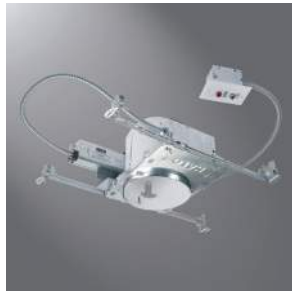

6-INCH LED NEW CONSTRUCTION EMERGENCY NON - IC

FEATURES

- Got Nail™ bar hangers
- Pass-N-Thru™ tool-less shortening of bar hangers
- Slide-N-Side™ wire traps
- AIR-TITE™
- Housing may be removed from plaster frame for junction box access
- Housing must be used with 600 Series emergency LED modules
- Dimmable under normal power with 600 Series emergency LED modules
- Integral emergency backup driver powers LED in event of power failure
- Rated for 15W maximum

Compliances may not apply to all product configurations. Please consult the product spec sheet for compliance details.

COMPLIANCES: UL/cUL Listed 1598 Luminaire, UL/cUL Listed - Damp Location, UL/cUL Listed for Feed Through, ENERGY STAR Qualified, CA T24 & IECC (see specifications), AIR-TITE™ Certified ASTM E283

H750TEM6