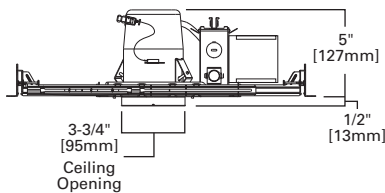

3-INCH INCANDESCENT LOW VOLTAGE NEW CONSTRUCTION NON - IC

FEATURES

- Got Nail!™ bar hangers
- Pass-N-Thru™ tool-less shortening of bar hangers
- Slide-N-Side™ wire traps
- Quick Connect wiring connectors included in junction box
- AIR-TITE™
- Thermally protected
- Die-formed housing and plaster frame
- Housing may be removed from plaster frame for junction box access
- Integral 120V transformer steps line voltage down to lamp voltage

Compliances may not apply to all product configurations. Please consult the product spec sheet for compliance details.

COMPLIANCES: UL/cUL Listed - Wet Location, UL/cUL Listed - Damp Location, UL/cUL Listed 1598 Luminaire, UL/cUL Listed for Feed Through, AIR-TITE™ Certified ASTM E283

H36LVTAT