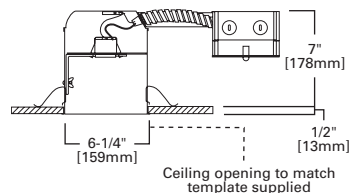

FEATURES

- Quick Connect wiring connectors included in junction box
- Thermally protected
- Die-formed housing
- Remodel springs accommodate 1/2" and 5/8" ceiling material
- NM cable pry-outs and conduit knockouts in junction box

Compliances may not apply to all product configurations. Please consult the product spec sheet for compliance details.

COMPLIANCES: UL/cUL Listed - Wet Location, UL/cUL Listed - Damp Location, UL/cUL Listed 1598 Luminaire, UL/cUL Listed for Insulation Contact

6-INCH INCANDESCENT REMODEL IC

E1700R