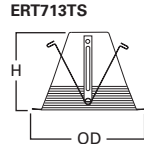

HOUSING / LAMP:
ET700: 75W PAR30L, 85W BR30, 100W R30, 100W A19, 120W BR40
ET700R: 65W BR30, 75W PAR30L

DIMENSIONS: Height: 5" [127mm]; OD: 7-1/4" [184mm]