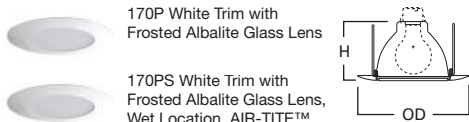

170 Albalite Lens with Reflector

170P White Trim with Frosted Albalite Glass Lens
170PS White Trim with Frosted Albalite Glass Lens, Wet Location, AIR-TITE™

HOUSING / LAMP:
H7TNB: 60W A19

DIMENSIONS: Height: 4" [101mm]; OD: 8" [203mm]