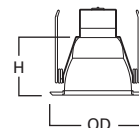

ERT521 Reflector

ERT521 High Gloss
Appliance White Trim with
Clear Specular Reflector
Cone

HOUSING / LAMP:

H524ICAT / H524ICATL: 13W GU24 CFL Spiral (CF13/GU24)
H524RICAT / H524RICATL: 13W GU24 CFL Spiral (CF13/GU24)

DIMENSIONS: Height: 5" [127mm]; OD: 6-1/2" [165mm]