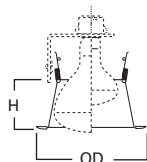

4261 Self Flange White Reflector Cone

HOUSING / LAMP:
H7UICAT: 75W PAR30, 75W PAR30L, 85W BR30, 90W BR40, 100W R30, 100W PAR38, 100W R40
H7UIC: 75W PAR30, 75W PAR30L, 85W BR30, 90W BR40, 100W R30, 100W PAR38, 100W R40

DIMENSIONS: Height: 2-5/8" [67mm]; OD: 7-1/4" [184mm]