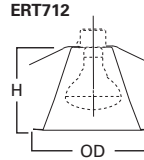

ERT710 Specular Reflector

ERT710 High Gloss Appliance White Trim with Clear Specular Reflector
ERT710G High Gloss Appliance White Trim with Gold Reflector

HOUSING / LAMP:
ET700: 65W BR30, 75W R30, 75W PAR30, 150W R40, 150W PAR38
ET700R: 65W BR30, 75W R30, 75W PAR30, 75W PAR30L, 150W R40

DIMENSIONS: Height: 2-7/8" [73mm]; OD: 7-1/4" [184mm]

ERT712 White Reflector

ERT712TS High Gloss Appliance White Trim with White Reflector, Torsion Spring
ERT712 High Gloss Appliance White Trim with White Reflector

HOUSING / LAMP:
ET700: 85W BR30, 120W BR40, 100W R30, 75W PAR30L, 100W A19
ET700R: 65W BR30, 75W PAR30L

DIMENSIONS: Height: 5-3/8" [136mm]; OD: 7-1/4" [184mm]

ERT707 Metal Baffle

ERT707WHT High Gloss Appliance White Trim with White Baffle, Narrow and Wide Trim Rings
ERT707 High Gloss Appliance White Trim with Black Baffle, Narrow and Wide Trim Rings

HOUSING / LAMP:
ET700: 65W BR30, 75W R30, 75W PAR30
ET700R: 65W BR30, 75W R30, 75W PAR30, 75W PAR30L

DIMENSIONS: Height: 2-7/8" [73mm]; Wide OD: 8" [203mm]; Narrow OD: 7-1/4" [184mm]

ERT709 Large Aperture Metal Baffle

ERT709WHT High Gloss Appliance White Trim with White Baffle, Narrow and Wide Trim Rings
ERT709 High Gloss Appliance White Trim with Black Baffle, Narrow and Wide Trim Rings

HOUSING / LAMP:
ET700: 120W R40, 120W PAR38

DIMENSIONS: Height: 2-5/8" [67mm]; Wide OD: 8" [203mm]; Narrow OD: 7-1/4" [184mm]

ERT713 Black Metal Baffle

ERT713 High Gloss Appliance White Trim with Black Baffle
ERT713TS High Gloss White Trim with Black Baffle Torsion Spring Construction

HOUSING / LAMP:
ET700: 75W PAR30L, 85W BR30, 100W R30, 100W A19, 120W BR40
ET700R: 65W BR30, 75W PAR30L

DIMENSIONS: Height: 5" [127mm]; OD: 7-1/4" [184mm]

ERT713L Black Metal Baffle