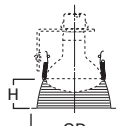

HOUSING / LAMP:
H7UICAT: 65W BR30, 75W R30, 75W PAR30, 75W PAR30L, 90W PAR38, 90W BR40, 100W R40
H7UICT: 65W BR30, 75W R30, 75W PAR30, 75W PAR30L, 90W PAR38, 90W BR40, 100W R40

DIMENSIONS: Height: 3" [76mm]; OD: 7-1/4" [184mm]

74 Eyeball 30° Tilt

- 74P White Trim and Eyeball