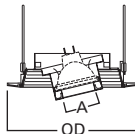

HOUSING / LAMP:
H7LVT: 75W 12V MR16
H7LVIC: 50W 12V MR16
H7LVTCP: 75W 12V MR16

DIMENSIONS: Aperture: 1-3/4" [44mm]; OD: 7-1/4" [184mm]