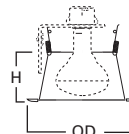

426 Reflector Cone

HOUSING / LAMP:
H7UICAT: 75W PAR30, 75W PAR30L, 85W BR30, 100W R30, 100W PAR38, 100W R40
H7UIC: 75W PAR30, 75W PAR30L, 85W BR30, 100W R30, 100W PAR38, 100W R40

DIMENSIONS: Height: 2-11/16" [68mm]; OD: 7-1/4" [184mm]