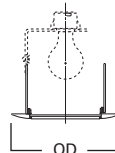

HOUSING / LAMP:
H27T: 60W A19

DIMENSIONS: OD: 8" [203mm]