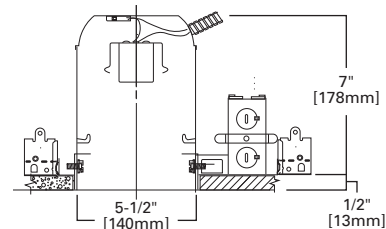

5-INCH INCANDESCENT NEW CONSTRUCTION NON - IC

H5T

FEATURES

- Got Nail!™ bar hangers
- Pass-N-Thru™ tool-less shortening of bar hangers
- Slide-N-Side™ wire traps
- Quick Connect wiring connectors included in junction box
- Thermally protected
- Die-formed housing and plaster frame
- Housing may be removed from plaster frame for junction box access

Compliances may not apply to all product configurations. Please consult the product spec sheet for compliance details.

COMPLIANCES: UL/cUL Listed - Wet Location, UL/cUL Listed - Damp Location, UL/cUL Listed 1598 Luminaire, UL/cUL Listed for Feed Through, IP Rated

ORDERING INFORMATION: ORDER HOUSING AND TRIMS SEPARATELY^Δ

SAMPLE NUMBER: H5T - 5010W