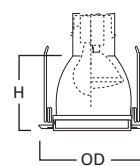

5051 Frosted Lens Showerlight

5051PS White Trim with Frost Glass Lens

HOUSING / LAMP:

H5RT: 60W A19, 50W PAR30, 50W PAR30L, 65W BR30
H5T: 60W A19, 50W PAR30, 50W PAR30L, 65W BR30

DIMENSIONS: Height: 5-9/16" [141mm]; OD: 6-3/8" [162mm]