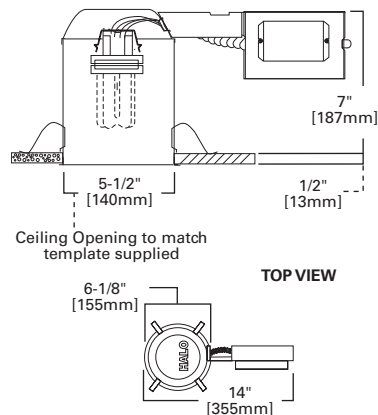

FEATURES

- Slide-N-Side™ wire traps
- AIR-TITE™
- Remodel springs accommodate 1/2" and 5/8" ceiling material
- Die-formed housing
- Compact fluorescent with thermally protected electronic dimming ballast
- Electronic dimming ballast 120V, 60 Hz, NPF

Compliances may not apply to all product configurations. Please consult the product spec sheet for compliance details.

COMPLIANCES: UL/cUL Listed - Wet Location, UL/cUL Listed - Damp Location, UL/cUL Listed 1598 Luminaire, UL/cUL Listed for Insulation Contact, IECC Compliant, California Title 24, AIR-TITE™ Certified ASTM E283

5-INCH COMPACT FLUORESCENT REMODEL ICAT

H573RICAT1D

ORDERING INFORMATION: ORDER HOUSING AND TRIMS SEPARATELY^Δ

SAMPLE NUMBER: H573RICAT1D - 5016W

Housing	Trims	Accessories
H573RICAT1D=5" Aperture, Remodel, IC AIR-TITE™, Compact Fluorescent, 26W CFL, Dimmable	Baffles 5016 Coilex® Baffle with Reflector and Torsion Springs, 26W DTT or 26W TTT, OD: 6-3/8" [162mm] 5016P=White Trim with Black Baffle 5016W=White Trim with White Baffle ERT513 Metal Baffle, 26W DTT or 26W TTT, OD: 6-1/2" [165mm] ERT513=Gloss White Trim with Black Metal Baffle ERT513TS=Gloss White Trim with Black Metal Baffle and Torsion Springs ERT513WHT=Gloss White Trim with White Metal Baffle ERT513WHTTS=Gloss White Trim with White Metal Baffle and Torsion Springs Lenses and Diffusers 5054 Dome Lens Showerlight, 26W DTT or 26W TTT, OD: 6-3/8" [162mm] 5054PS=White Trim Rings Frost Glass Dome Lens Showerlight 5054SNS=Satin Nickel Trim Rings Frost Glass Dome Lens Showerlight 5054TBZS=Tuscan Bronze Trim Rings Frost Glass Dome Lens Showerlight ERT552 Fresnel Lens Showerlight, 26W DTT or 26W TTT, OD: 6-1/2" [165mm] ERT552=White Trim with Fresnel Glass Lens Reflectors 5021 Full Reflector, 26W DTT or 26W TTT, OD: 6-3/8" [162mm] 5021H=White Trim with Haze Reflector 5021RG=White Trim with Residential Gold Reflector 5021SC=White Trim with Specular Clear Reflector 5021SN=Satin Nickel Trim with Satin Nickel Reflector 5021TBZ=Tuscan Bronze Trim with Tuscan Bronze Reflector Showerlight 5051 Frosted Lens Showerlight, 26W DTT or 26W TTT, OD: 6-7/16" [164mm] 5051PS=White Trim with Frost Glass Lens Wall Wash 5030 Wall Wash with Baffle, 26W DTT or 26W TTT, OD: 6-1/4" [159mm] 5030P=White Trim and Eyelid with Black Baffle 5030W=White Trim and Eyelid with White Baffle	Oversized Trim Ring OT500P=Oversize Trim Ring for "Straight Precision" Sided Halo H5 50xx Family Trims

NOTES: Δ Not to be used in direct contact with spray foam insulation. Δ UL/cUL Listed for Wet Location with select trims. Δ TTT = Triple Twin Tube Compact Fluorescent Lamp. Δ DTT = Double Twin Tube Compact Fluorescent Lamp.