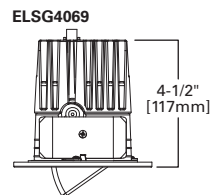

4-INCH LED LIGHT ENGINE / TRIM ADJUSTABLE

FEATURES

- ENERGY STAR® qualified. Learn more at energystar.gov
- 4" Round and Square gimbal style trims combined with LED light engine
- 35 degree tilt
- Optics are MR16-like with interchangeable reflectors (25° included)
- 25°, 35°, 50° reflectors available in TL412RK optional reflector kit
- 90 CRI and 2700K, 3000K, 3500K and 4000K color temperatures
- Dimmable
- Finishes include White, Satin Nickel and Tuscan Bronze
- Compatible with all H457 LED 2nd Generation Housings

Compliances may not apply to all product configurations. Please consult the product spec sheet for compliance details.

COMPLIANCES: ENERGY STAR Qualified, CA T24 & IECC (see specifications), RoHS Compliant

ELG4069/
ELSG4069 -
H4 LED GEN2
ADJUSTABLE
GIMBALS

See Spec Sheet for Compliant Models

ORDERING INFORMATION

SAMPLE NUMBER: ELSG406940TBZ