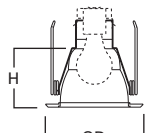

5021 Full Reflector

5021H White Trim with Haze Reflector

5021SC White Trim with Clear Specular Reflector

5021RG White Trim with Residential Gold Reflector

HOUSING / LAMP:

H51CAT: 40W A19
H5RICAT: 40W A19

DIMENSIONS: Height: 5" [127mm]; OD: 6-3/8" [162mm]