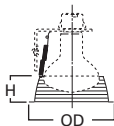

312 Coilex® Baffle

- 312W White Trim with White Baffle
- 312P White Trim with Black Baffle

HOUSING / LAMP:
H7UICAT: 65W BR30, 75W R30, 75W PAR30L
H7UICT: 65W BR30, 75W R30, 75W PAR30L

DIMENSIONS: Height: 2-1/4" [57mm]; OD: 7-1/4" [184mm]

353 Metal Baffle

- 353SN Satin Nickel Trim with Satin Nickel Baffle
- 353TBZ Tuscan Bronze Trim with Tuscan Bronze Baffle