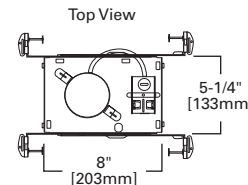

H36TAT

ORDERING INFORMATION: ORDER HOUSING AND TRIMS SEPARATELY^A

SAMPLE NUMBER: H36TAT - 3003WHWB