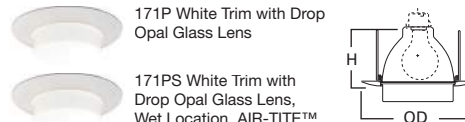

171 Drop Opal Lens with Reflector

171P White Trim with Drop Opal Glass Lens
171PS White Trim with Drop Opal Glass Lens, Wet Location, AIR-TITE™

HOUSING / LAMP:
H7TNB: 60W A19

DIMENSIONS: Height: 4" [102mm]; OD: 8" [203mm]