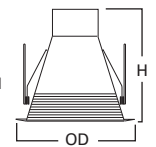

ERT513 Metal Baffle

ERT513WHT Gloss White Trim with White Metal Baffle

ERT513 Gloss White Trim with Black Metal Baffle

ERT513WHTTS Gloss White Trim with White Metal Baffle and Torsion Springs

ERT513TS High Gloss White Trim with Black Metal Baffle and Torsion Springs

HOUSING / LAMP:

H570ICAT: 13W DTT or 13W TTT
H570RICAT: 13W DTT or 13W TTT
H571ICAT: 18W DTT or 18W TTT
H571RICAT: 18W DTT or 18W TTT
H572ICAT: 26W DTT or 26W TTT
H572RICAT: 26W DTT or 26W TTT
H573ICAT1D: 26W DTT or 26W TTT
H573RICAT1D: 26W DTT or 26W TTT

DIMENSIONS: Height: 6-1/4" [159mm]; OD: 6-1/2" [165mm]