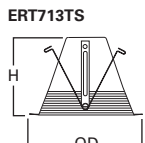

HOUSING / LAMP:

EI700: 40W A19, 65W BR30, 75W PAR30, 75W PAR30L, 90W BR40
EI700AT: 40W A19, 65W BR30, 75W PAR30, 75W PAR30L, 90W BR40
EI700ATNB: 40W A19, 65W BR30, 75W R30, 75W PAR30, 75W PAR30L, 90W BR40
EI700NB: 40W A19, 65W BR30, 75W R30, 75W PAR30, 75W PAR30L, 90W BR40
EI700R: 40W A19, 65W BR30, 75W R30, 75W PAR30, 75W PAR30L, 90W BR40
EI700RAT: 40W A19, 65W BR30, 75W R30, 75W PAR30, 75W PAR30L, 90W BR40

DIMENSIONS: Height: 5" [127mm]; OD: 7-1/4" [184mm]