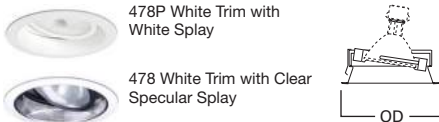

478 Adjustable with Splay 25° Tilt

478P White Trim with White Splay
478 White Trim with Clear Specular Splay

HOUSING / LAMP:
H7RT: 150W PAR38
H7T: 90W PAR38
H7TNB: 90W PAR38
H7TCP: 90W PAR38

DIMENSIONS: OD: 7-1/4" [184mm]