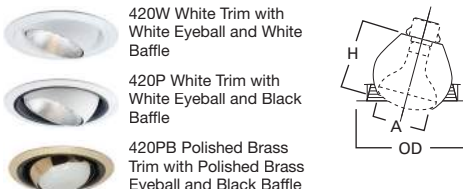

HOUSING / LAMP:
H7RT: 75W PAR30
H7T: 75W PAR30
H7TNB: 75W PAR30
H7TCP: 75W PAR30

DIMENSIONS: OD: 7-1/4" [184mm]

420 Regressed Eyeball 30° Tilt

420W White Trim with White Eyeball and White Baffle
420P White Trim with White Eyeball and Black Baffle
420PB Polished Brass Trim with Polished Brass Eyeball and Black Baffle