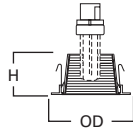

945 4" Metropolitan Ice Lite

945 Frosted Glass
945BLUE Frosted Blue Glass

HOUSING / LAMP:
H470ICAT: 13W TTT
H470RICAT: 13W TTT
H471ICAT: 18W TTT
H471RICAT: 18W TTT

DIMENSIONS: Aperture: 2-1/8" [54mm],
Outside Dimensions: 5-5/16" [135mm]

946 4" Metropolitan Deco

946BC Black Chrome Accent with Translucent Rings
946PB Polished Brass Accent with Translucent Rings

HOUSING / LAMP:
H470ICAT: 13W TTT
H470RICAT: 13W TTT

DIMENSIONS: Height: 1-5/8" (41mm); OD: 5-5/8" (143mm)

952 4" Frosted Dome Lens Showerlight

952PS White Trim Ring, Frost Dome Glass Lens Showerlight

HOUSING / LAMP:
H470ICAT: 13W TTT
H470RICAT: 13W TTT
H471ICAT: 18W TTT
H471RICAT: 18W TTT

DIMENSIONS: Height: 2-5/8" [66mm],
Outside Diameter: 5-1/16" [129mm]

953 4" Metal Baffle

953W White Trim with White Baffle
953P White Trim with Black Baffle
953SN Satin Nickel Trim with Satin Nickel Baffle
953TBZ Tuscan Bronze Trim with Tuscan Bronze Baffle

HOUSING / LAMP:
H470ICAT: 13W TTT
H470RICAT: 13W TTT
H471ICAT: 18W TTT
H471RICAT: 18W TTT

DIMENSIONS: Height: 2-5/8" [67mm],
Outside Diameter: 5-1/16" [129mm]

955 4" Showerlight

955PS White Trim Ring, Prismatic Glass Lens Showerlight

HOUSING / LAMP:
H470ICAT: 13W TTT
H470RICAT: 13W TTT

DIMENSIONS: Height: 2-5/8" [67mm],
Outside Diameter: 5-1/16" [129mm]

993 4" Coilex® Baffle

993P White Trim with Black Baffle
993W White Trim with White Baffle
993SN Satin Nickel Trim with Black Baffle
993TBZ Tuscan Bronze Trim with Black Baffle
993PB Polished Brass Trim with Black Baffle

HOUSING / LAMP:
H470ICAT: 13W TTT
H470RICAT: 13W TTT

DIMENSIONS: Height: 2-5/8" [67mm],
Outside Diameter: 5-1/16" [129mm]

999 4" Reflector