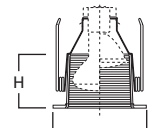

HOUSING / LAMP:

ET500: 75W R30, 75W PAR30
ET500R: 75W R30, 75W PAR30

DIMENSIONS: Height: 5" [127mm]; OD: 6-1/2" [165mm]