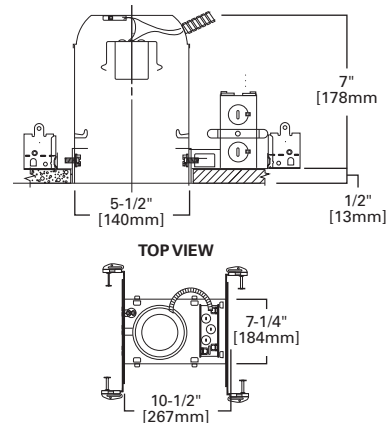

ORDERING INFORMATION: ORDER HOUSING AND TRIMS SEPARATELY^A

SAMPLE NUMBER: H5ICAT - 5016W

Housing	Trims	Accessories
H5ICAT=5" Aperture, New Construction, IC AIR-TITE™, 120V Line Voltage	Adjustables 5060 Adjustable Gimbal - 20° Tilt, 50W PAR30, OD: 6-3/8" [162mm] 5060P=White Trim with White Gimbal 5070 Adjustable Eyeball - 30° Tilt, 75W PAR30, OD: 6-3/8" [162mm] 5070P=White Trim with White Eyeball 5070PB=Polished Brass Trim with Polished Brass Eyeball 5070SN=Satin Nickel Trim with Satin Nickel Eyeball 5070TBZ=Tuscan Bronze Trim with Tuscan Bronze Eyeball 5071 Adjustable Eyeball - 30° Tilt, 50W R20, 50W PAR20, OD: 6-1/2" [165mm] 5071P=White Trim with White Eyeball Baffles 5001 PAR Metal Baffle Splay, 50W R20, 50W PAR20, 65W BR30, 75W PAR30, 75W PAR30L, OD: 6-3/8" [162mm] 5001MB=White Trim with Black Baffle 5001P=White Trim with White Baffle 5001SN=Satin Nickel Trim with Satin Nickel Baffle 5001TBZ=Tuscan Bronze Trim with Tuscan Bronze Baffle 5010 PAR Metal Step Baffle, 60W BR30, 50W PAR30, OD: 6-1/2" [165mm] 5010=White Trim with Black Baffle 5010W=White Trim with White Baffle 5016 Coilex® Baffle with Reflector and Torsion Springs, 50W PAR30, 65W BR30, 75W PAR30L, OD: 6-3/8" [162mm] 5016P=White Trim with Black Baffle 5016W=White Trim with White Baffle Lenses and Diffusers 5054 Dome Lens Showerlight, 40W A19, 50W PAR30, OD: 6-3/8" [162mm] 5054PS=White Trim Rings Frost Glass Dome Lens Showerlight 5054SNS=Satin Nickel Trim Rings Frost Glass Dome Lens Showerlight 5054TBZS=Tuscan Bronze Trim Rings Frost Glass Dome Lens Showerlight Open 5000 PAR Metal Splay, 65W BR30, 75W R30, 75W PAR30, 75W PAR30L, OD: 6-3/8" [162mm] 5000P=White Trim with White Splay 5000SN=Satin Nickel Trim with Satin Nickel Splay 5000TBZ=Tuscan Bronze Trim with Tuscan Bronze Splay Reflectors 5020 PAR Reflector Cone, 60W BR30, 75W PAR30, OD: 6-3/8" [162mm] 5020BL=White Trim with Black Specular Reflector 5020H=White Trim with Haze Reflector 5020P=White Trim with White Reflector 5020RG=White Trim with Residential Gold Reflector 5020SC=White Trim with Clear Specular Reflector 5020SN=Satin Nickel Trim with Satin Nickel Reflector 5020TBZ=Tuscan Bronze Trim with Tuscan Bronze Reflector 5021 Full Reflector, 40W A19, OD: 6-3/8" [162mm] 5021H=White Trim with Haze Reflector 5021RG=White Trim with Residential Gold Reflector 5021SC=White Trim with Specular Clear Reflector 5021SN=Satin Nickel Trim with Satin Nickel Reflector 5021TBZ=Tuscan Bronze Trim with Tuscan Bronze Reflector Showerlight 5051 Frosted Lens Showerlight, 35W PAR30L, OD: 6-7/16" [164mm] 5051PS=White Trim with Frost Glass Lens	OT500P=Oversize Trim Ring for "Straight Precision" Sided Halo H5 50xx Family Trims

NOTES: Δ Not to be used in direct contact with spray foam insulation. Δ UL/cUL Listed for Wet Location with select trims.