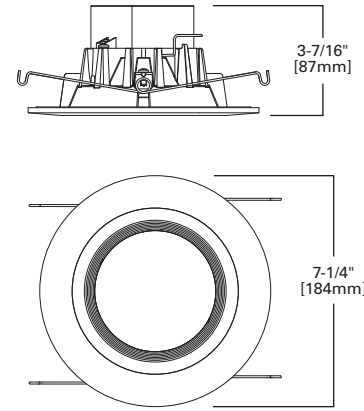

ORDERING INFORMATION: ORDER HOUSING AND MODULE SEPARATELY^Δ

SAMPLE NUMBER: RL706830E26WBS