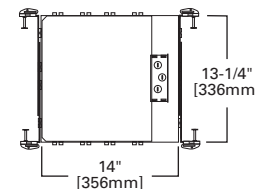

H11C

ORDERING INFORMATION: ORDER HOUSING AND TRIMS SEPARATELY^Δ

SAMPLE NUMBER: H11C - 10P

Housing	Trims
H11C=8" Square Aperture, New Construction, IC AIR-TITE™, 120V Line Voltage	Lenses and Diffusers 10 Albalite Lens, 60W A19, OD: 9-3/8" [238mm] Square 10P=White Trim with Albalite Glass Lens 10PS=White Trim with Albalite Glass Lens, Wet Location listed Showerlight 110 Albalite Glass Diffuser Showerlight, 60W A19, OD: 9-3/8" [238mm] Square 110P=White Trim with Frosted Glass Diffuser 113 Fresnel Splay, 60W A19, OD: 9-3/8" [238mm] Square 113P=White Splay Trim with Fresnel Glass Lens 11GP Drop Diffuser, 60W A19, OD: 9-3/8" [238mm] Square 11GP=White Trim with Glass Drop Diffuser 13 Fresnel Lens, 60W A19, OD: 9-3/8" [238mm] Square 13P=White Trim with Fresnel Glass Lens 13PS=White Trim with Fresnel Glass Glass Lens, Wet Location Listed, Showerlight 15 All Glass Diffuser, 60W A19, OD: 9-3/8" [238mm] Square 15=All Glass Frosted Diffuser

NOTES: Δ Not to be used in direct contact with spray foam insulation. Δ UL/cUL Listed for Wet Location with select trims.