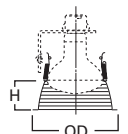

310 Coilex® Baffle

HOUSING / LAMP:
H7UICAT: 65W BR30, 75W R30, 75W PAR30, 75W PAR30L, 90W PAR38, 90W BR40, 100W R40
H7UIC: 65W BR30, 75W R30, 75W PAR30, 75W PAR30L, 90W PAR38, 90W BR40, 100W R40

DIMENSIONS: 310W, P, SN, TBZ
H: 3-1/16" [78mm]
OD: 7-1/4" [184mm]
310WG, PG
H: 3-1/16" [78mm]
OD: 8" [203mm]