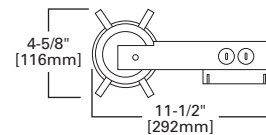

ORDERING INFORMATION: ORDER HOUSING AND TRIMS SEPARATELY^Δ

SAMPLE NUMBER: ET400RATSB - ERT401WHT

Housing	Trims	Lenses and Diffusers	Reflectors
ET400RATSB=4" Aperture, Remodel, Non-IC, AIR-TITE™, 120V Line Voltage, Adjustable Socket Bracket	Adjustables ERT402 Eyeball - 30° Tilt, 40W R16, 60W PAR16, OD: 5" [127mm] ERT402=High Gloss Appliance White Trim Ring with White Eyeball Baffles ERT401 Plastic Step Baffle, 40W R16, 50W PAR20, 50W R20, OD: 5" [127mm] ERT401=High Gloss Appliance White Trim Ring with Black Baffle ERT401WHT=High Gloss Appliance White Trim Ring with White Baffle ERT410 Metal Baffle, 40W R16, 50W PAR20, 50W R20, OD: 5-1/16" [129mm] ERT410=Black Metal Baffle, Gloss White Trim Ring ERT410WHT=High Gloss Appliance White Metal Baffle, Gloss White Trim Ring	ERT455 Prismatic Glass Lens Showerlight, 40W A19, 50W PAR20, 50W R20, OD: 5-1/16" [129mm] ERT455=Showerlight, High Gloss Appliance White Trim Ring	ERT403 Clear Specular Reflector, 50W R20, 40W R16, 40W A19, 50W PAR20, OD: 5" [127mm] ERT403=High Gloss Appliance White Trim with Clear Specular Reflector

NOTES: Δ UL/cUL Listed for Wet Location with select trims.

Specifications and dimensions subject to change without notice. Consult your Cooper Lighting Representative or visit www.cooperlighting.com for available options, accessories and ordering information.