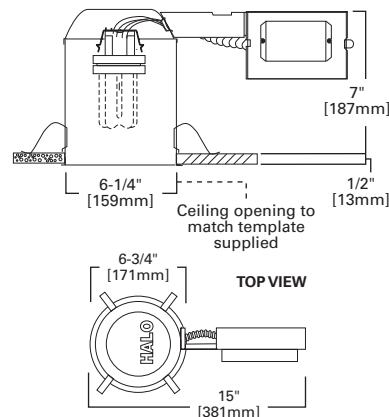

H271RICAT

ORDERING INFORMATION: ORDER HOUSING AND TRIMS SEPARATELY^A

SAMPLE NUMBER: H271RICAT - 406WWB

Housing	Trims	Accessories
H271RICAT=6" Aperture, Remodel, IC AIR-TITE™, Compact Fluorescent, 18W CFL	Baffles 406 Baffle, 18W DTT or 18W TTT, OD: 7-3/4" [197mm] 406BA=Black Baffle with Specular Clear Reflector and Torsion Springs 406WB=White Baffle with Specular Clear Reflector and Torsion Springs 406WWB=White Baffle with White Reflector and Torsion Springs ERT772 Baffle with Reflector, 18W DTT or 18W TTT, OD: 7-3/4" [197mm] ERT772TS=Gloss White Trim Ring with Black Baffle and Torsion Springs ERT772WHHTS=Gloss White Trim Ring with Gloss White Baffle and Reflector and Torsion Springs Lenses and Diffusers 270 Albalite Lens with Reflector, 18W DTT or 18W TTT, OD: 8" [203mm] 270PS=White Trim with Frosted Albalite Glass Lens, Wet Location Listed 271 Drop Opal Lens, 18W DTT or 18W TTT, OD: 7-1/8" [181mm] 271PS=White Trim with Drop Opal Glass Lens, Wet Location Listed 272 Dome Lens with Reflector, 18W DTT or 18W TTT, OD: 7-3/4" [197mm] 272PS=White Trim with Frosted Glass Dome, Wet Location Listed 370W Regressed Albalite Lens with Baffle, 18W DTT or 18W TTT, OD: 7-3/4" [197mm] 370W=Regressed Albalite Glass Lens with White Baffle 70 Albalite Lens, 18W DTT or 18W TTT, OD: 8" [203mm] 70P=White Trim with Frosted Albalite Glass Lens 70PS=White Trim with Frosted Albalite Glass Lens, Wet Location Listed 73 Fresnel Lens, 18W DTT or 18W TTT, OD: 8" [203mm] 73P=White Trim with Fresnel Glass Lens 73PS=White Trim with Fresnel Glass Glass Lens, Wet Location Listed 75 Diffuser, 18W DTT or 18W TTT, OD: 7-3/4" [197mm] 75=All Glass Diffuser ERT724 Drop Opal Glass Lens Showerlight, 18W DTT or 18W TTT, OD: 8" [203mm] ERT724=Gloss White Trim with Drop Opal Glass Lens, Wet Location Listed Reflectors 470 Specular Reflector, 18W DTT or 18W TTT, OD: 7-1/8" [181mm] 470CG=White Trim with Champagne Gold Reflector 470H=White Trim with Haze Reflector 470RG=White Trim with Residential Gold Reflector 470SC=White Trim with Specular Clear Reflector ERT770 Reflector, 18W DTT or 18W TTT, OD: 7-1/4" [184mm] ERT770MTS=Gloss White Trim Ring, Matte (Haze) Reflector ERT770TS=Gloss White Trim Ring, Specular Clear Reflector ERT771 Reflector, 18W DTT or 18W TTT, OD: 7-1/4" [184mm] ERT771TS=Gloss White Trim Ring and Reflector Wall Wash 424 Wall Wash / Reflector Downlight, 18W DTT or 18W TTT, OD: 7-1/4" [184mm] 424P=White Trim Ring	Oversize Trim Rings For use when ceiling opening is cut too large. See accessories section for compatible trims. OT400P=6" I.D. x 9-1/4" O.D., Oversized White Metal Trim Ring (May be used behind standard Halo trims rings.) OT403P=6" I.D. x 8" O.D. Oversized White Plastic Trim Ring

NOTES: Δ Not to be used in direct contact with spray foam insulation. Δ UL/cUL Listed for Wet Location with select trims. Δ TTT = Triple Twin Tube Compact Fluorescent Lamp. Δ DTT = Double Twin Tube Compact Fluorescent Lamp.