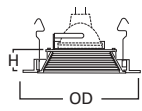

1453 Low Voltage Metal Baffle 35° Tilt

- 1453SN Satin Nickel Trim with Satin Nickel Baffle
- 1453TBZ Tuscan Bronze Trim with Tuscan Bronze Baffle