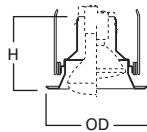

5000TBZ Tuscan Bronze Trim with Tuscan Bronze Splay

HOUSING / LAMP:

H25ICAT: 60W BR30, 50W PAR30, 50W PAR30L
H51CAT: 65W BR30, 75W R30, 75W PAR30, 75W PAR30L
H5RICAT: 50W PAR30, 75W PAR30L, 60W BR30

DIMENSIONS: Height: 4-5/8" [118mm]; OD: 6-3/8" [162mm]