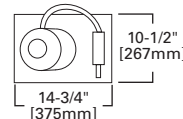

ORDERING INFORMATION: ORDER HOUSING AND TRIMS SEPARATELY^A

SAMPLE NUMBER: H47T - 498W

Housing	Trims
H47T=6" Aperture, New Construction, Slope Ceiling, Non-IC, 120V Line Voltage	Adjustables 1417 Low Voltage Eyeball with Baffle - 30° Tilt, 50W 12V MR16, OD: 7-1/4" [184mm] 1417BA=White Trim with White Eyeball and Black Baffle (Low Voltage Transformer Included) 1417W=White Trim with White Eyeball and White Baffle (Low Voltage Transformer Included) 417 Coilex® Baffle Eyeball - 30° Tilt, 65W BR30, 75W R30, OD: 8" [203mm] 417P=White Trim and Eyeball with Black Coilex® Baffle 417PB=Polished Brass Trim and Eyeball with Black Coilex® Baffle 417W=White Trim and Eyeball with White Coilex® Baffle 78 Eyeball - 30° Tilt, 65W BR30, 75W R30, OD: 8" [203mm] 78B=Satin Brass Trim with Satin Brass Eyeball 78P=White Trim with White Eyeball 78PAT=White Trim with White Eyeball - AIR-TITE™ Trim 78PB=Polished Brass Trim with Polished Brass Eyeball 78SN=Satin Nickel Trim with Satin Nickel Eyeball 78TBZ=Tuscan Bronze Trim with Tuscan Bronze Eyeball Baffles 496 Baffle, 100W A19, 150W A21, OD: 7-7/8" [200mm] 496P=White Trim with Black Baffle and Reflector 496W=White Trim with White Baffle and Reflector 498 Baffle, 90W PAR38, 150W PAR38, 150W R40, OD: 7-7/8" [200mm] 498P=White Trim with Black Baffle 498W=White Trim with White Baffle Lenses and Diffusers 170 Albalite Lens with Reflector, 60W A19, OD: 8" [203mm] 170P=White Trim with Frosted Albalite Glass Lens 170PS=White Trim with Frosted Albalite Glass Lens, Wet Location Listed and AIR-TITE™

NOTES: ^A UL/cUL Listed for Wet Location with select trims.