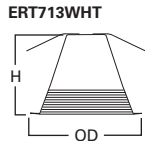

ERT710 Specular Reflector

ERT710 High Gloss Appliance White Trim with Clear Specular Reflector
ERT710G High Gloss Appliance White Trim with Gold Reflector

HOUSING / LAMP:
ET700: 65W BR30, 75W R30, 75W PAR30, 150W R40, 150W PAR38
ET700R: 65W BR30, 75W R30, 75W PAR30, 75W PAR30L, 150W R40

DIMENSIONS: Height: 2-7/8" [73mm]; OD: 7-1/4" [184mm]

ERT712 White Reflector

ERT712TS High Gloss Appliance White Trim with White Reflector, Torsion Spring
ERT712 High Gloss Appliance White Trim with White Reflector

HOUSING / LAMP:
ET700: 85W BR30, 120W BR40, 100W R30, 75W PAR30L, 100W A19
ET700R: 65W BR30, 75W PAR30L

DIMENSIONS: Height: 5-3/8" [136mm]; OD: 7-1/4" [184mm]

ERT707 Metal Baffle

ERT707WHT High Gloss Appliance White Trim with White Baffle, Narrow and Wide Trim Rings
ERT707 High Gloss Appliance White Trim with Black Baffle, Narrow and Wide Trim Rings

HOUSING / LAMP:
ET700: 65W BR30, 75W R30, 75W PAR30
ET700R: 65W BR30, 75W R30, 75W PAR30, 75W PAR30L

DIMENSIONS: Height: 2-7/8" [73mm]; Wide OD: 8" [203mm]; Narrow OD: 7-1/4" [184mm]

ERT709 Large Aperture Metal Baffle

ERT709WHT High Gloss Appliance White Trim with White Baffle, Narrow and Wide Trim Rings
ERT709 High Gloss Appliance White Trim with Black Baffle, Narrow and Wide Trim Rings

HOUSING / LAMP:
ET700: 120W R40, 120W PAR38

DIMENSIONS: Height: 2-5/8" [67mm]; Wide OD: 8" [203mm]; Narrow OD: 7-1/4" [184mm]

ERT713 Black Metal Baffle

ERT713 High Gloss Appliance White Trim with Black Baffle
ERT713TS High Gloss White Trim with Black Baffle Torsion Spring Construction

HOUSING / LAMP:
ET700: 75W PAR30L, 85W BR30, 100W R30, 100W A19, 120W BR40
ET700R: 65W BR30, 75W PAR30L

DIMENSIONS: Height: 5" [127mm]; OD: 7-1/4" [184mm]

ERT713L Black Metal Baffle