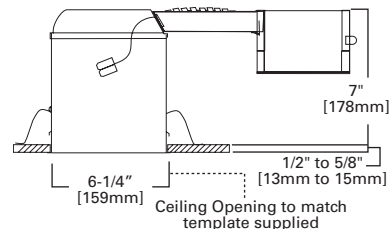

6-INCH LED REMODEL ICAT

FEATURES

- Slide-N-Side™ wire traps
- Quick Connect wiring connectors included in junction box
- AIR-TITE™
- Die-formed housing
- Remodel springs accommodate 1/2" and 5/8" ceiling material
- Compatible with Halo 600 Series and 900 Series LED modules
- Rated for 15W maximum

Compliances may not apply to all product configurations. Please consult the product spec sheet for compliance details.

COMPLIANCES: UL/cUL Listed - Wet Location, UL/cUL Listed - Damp Location, UL/cUL Listed 1598 Luminaire, UL/cUL Listed for Insulation Contact, ENERGY STAR Qualified, CA T24 & IECC (see specifications), AIR-TITE™ Certified ASTM E283

H750RICAT

See Spec Sheet for Compliant Models

ORDERING INFORMATION: ORDER HOUSING, MODULE AND TRIMS SEPARATELY^Δ

SAMPLE NUMBER: H750RICAT - ML706830 - 493WBS06