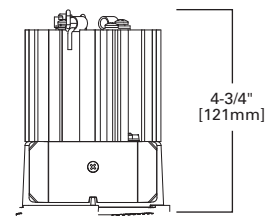

4-INCH LED LIGHT ENGINE

FEATURES

- Available in 2700K, 3000K, 3500K and 4000K color temperatures
- Dimmable
- Compatible with all H4 LED housings
- Compatible with TL4 LED trims
- Heat sink designed for maximum LED cooling
- Friction blade design for easy installation

Compliances may not apply to all product configurations. Please consult the product spec sheet for compliance details.

COMPLIANCES: ENERGY STAR Qualified, CA T24 & IECC (see specifications), RoHS Compliant

See Spec Sheet for Compliant Models

**EL4058 SERIES
H4 LED LIGHT
ENGINES**

ORDERING INFORMATION: ORDER HOUSING, LIGHT ENGINE AND TRIMS SEPARATELY^A

SAMPLE NUMBER: H456ICAT120D - EL405830 - TL403WBS