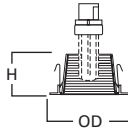

HOUSING / LAMP:
H470ICAT: 13W TTT
H470RICAT: 13W TTT

DIMENSIONS: Height: 2-5/8" [67mm],
Outside Diameter: 5-1/16" [129mm]