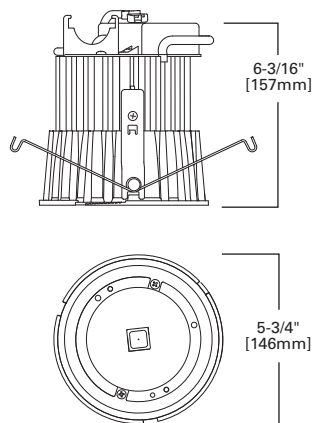

6-INCH LED RETROFIT MODULE NEW CONSTRUCTION OR RETROFIT ICAT

FEATURES

- Available in 2700K, 3000K, 3500K and 4000K color temperatures
- Dimmable, and operates at less than 14W
- Designed for interchangeable trim choices
- Integral, thermally protected electronic LED driver
- Retrofits existing standard 6" housings
- Fits 6" new construction and remodel housings
- LED connector is a UL and CSA Listed Luminaire disconnect
- AIR-TITE™ rating makes housings air tight
- Compatible with H750 series LED housings

Compliances may not apply to all product configurations. Please consult the product spec sheet for compliance details.

COMPLIANCES: UL/cUL Listed 1598 Luminaire, ENERGY STAR Qualified, CA T24 & IECC (see specifications), AIR-TITE™ Certified ASTM E283, RoHS Compliant

ML7068XX
600 SERIES LED
MODULE

ORDERING INFORMATION: ORDER HOUSING, MODULE AND TRIMS SEPARATELY^Δ

SAMPLE NUMBER: ML706827 - 493WBS06

600 Series LED Module	Color Temperature (Nominal CCT)	Trim Options	Accessories (see product details for application information)
ML7068= 6" LED Module 600 Series LED, 80 CRI	27=2700°K 30=3000°K 35=3500°K 40=4000°K	Baffle 492 Frost Regressed Glass Lens Trim 492PS06=White Baffle with Frost Lens and White Trim Ring, Shower Rated 493 Solite® Regressed Glass Lens Baffle Trim 493BBS06=Black Baffle with Solite® Lens, White Trim Ring, Shower Rated 493WBS06=White Baffle with Solite® Lens, White Trim Ring, Shower Rated 494 Open Baffle Trim 494WB06=White Baffle, White Trim Ring Reflector 493 Solite® Regressed Glass Lens Reflector Trim 493HS06=Haze Reflector with Solite® Lens, White Trim Ring, Shower Rated 493PS06=White Reflector with Solite® Lens, White Trim Ring, Shower Rated 493SCS06=Specular Clear Reflector with Solite® Lens, White Trim Ring, Shower Rated 493SNS06=Satin Nickel Reflector with Solite® Lens, Satin Nickel Trim Ring, Shower Rated 493TBZS06=Tuscan Bronze Reflector with Solite® Lens, Tuscan Bronze Trim Ring, Shower Rated 494 Open Reflector Trim 494H06=Haze Reflector, White Trim Ring 494P06=White Reflector, White Trim Ring 494SC06=Specular Clear Reflector, White Trim Ring Wall Wash 495 Wall Wash 495PW06=Wall Wash with White Reflector, Specular Kick Reflector and Lens, White Trim Ring 495WW06=Wall Wash with Semi-specular Clear Reflector, Specular Kick Reflector and Lens, White Trim Ring	494OPTIC=6" Over-Optic Diffuse Polymer Lens for Use with Open LED Trims, Shower Rated (494 family) E26=Screw Base Connector Enlarge Trim Ring OT400P=Enlarge White Metal Trim Ring, 6" I.D. x 9-1/4" O.D. OT403P=Enlarge White Plastic Trim Ring, 6" I.D. x 8" O.D. OT490WH=6" Enlarge White Die-cast Trim Ring, 9-1/4" O.D. (Attaches to LED module. Substitute for standard trim ring shipped with trims.) Retrofit ML7BXRFK=Open Frame Retrofit, BX Hard Wired Connection ML7E26RFK=Open Frame Retrofit, E26 Screw Base Connection ML7RAB=Retrofit Adapter Band (For housings without torsion spring receivers. The ML7RAB kit supplies parts to retrofit four housings.) Thin Profile Trim Rings TRM490BK=Thin Profile Black Die-cast Trim Ring TRM490PC=Thin Profile Polished Chrome Die-cast Trim Ring TRM490SN=Thin Profile Satin Nickel Die-cast Trim Ring TRM490TBZ=Thin Profile Tuscan Bronze Die-cast Trim Ring TRM490WH=Thin Profile Matte White Die-cast Trim Ring

NOTES: Δ Complete unit includes ML7 LED, and compatible 6" housing or Halo H750 series LED housing, and LED trim - ordered separately. Δ Refer to Halo LED Module Specification Sheets for additional information. Solite® is a registered trademark of AGC Flat Glass North America.