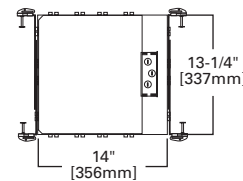

H2EFICAT

ORDERING INFORMATION: ORDER HOUSING AND TRIMS SEPARATELY^Δ

SAMPLE NUMBER: H2EFICAT - 20P

Housing	Trims
H2EFICAT=10" Square Aperture, New Construction, IC, AIR-TITE™, Compact Fluorescent, (2) 18W DTT CFL	Lenses and Diffusers 120 Albalite Glass Diffuser Showerlight, (2) 18W DTT, OD: 11-5/8" [295mm] Square 120P=White Splay Trim with Frosted Glass Diffuser 123 Fresnel Splay Showerlight, (2) 26W DTT, OD: 11-5/8" [295mm] Square 123P=White Splay Trim with Fresnel Glass Lens 20 Albalite Glass Lens, (2) 18W DTT, OD: 11-5/8" [295mm] Square 20P=White Trim with Albalite Glass Lens 21GP Drop Diffuser, (2) 18W DTT, OD: 11-5/8" [295mm] Square 21GP=White Trim with Glass Drop Diffuser 23 Fresnel Glass Lens, (2) 18W DTT, OD: 11-5/8" [295mm] Square 23P=White Trim with Fresnel Glass Lens 25 All Glass Diffuser, (2) 18W DTT, OD: 11-5/8" [295mm] Square 25=All Glass Frosted Diffuser

NOTES: Δ Not to be used in direct contact with spray foam insulation. Δ UL/cUL Listed for Wet Location with select trims.

Housing	Wattage	Voltage	CFL Lamp Type (lamp by others)	Generic Lamp Designation	Socket	Ballast	Lamp
H2EFICAT	(2) 18W	120V-277V	DTT (Double Triple Tube)	CFQ18W/G24q	G24q-2 (4-pin)	Electronic	Not included

Specifications and dimensions subject to change without notice. Consult your Cooper Lighting Representative or visit www.cooperlighting.com for available options, accessories and ordering information.