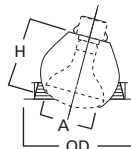

HOUSING / LAMP:
H7ICAT: 50W PAR30L, 50W PAR30, 60W BR30
H7ICT: 50W PAR30L, 50W PAR30, 60W BR30
H7RICAT: 50W PAR30L, 50W PAR30, 60W BR30
H7RICT: 50W PAR30L, 50W PAR30, 60W BR30

DIMENSIONS: Height: 3-15/16" [100mm]; Aperture: 4" [102mm]; OD: 7-1/4" [184mm]