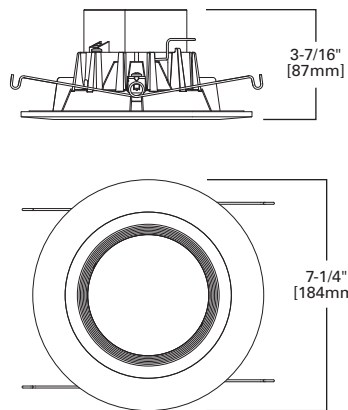

FEATURES

- All-purpose recessed LED retrofit module-trim
- Retrofits most existing 5" or 6" standard and shallow housings
- Fits most 5" or 6" new construction and remodel, and H750 LED housings
- Dimmable and operates at less than 14W
- Torsion Spring or Friction Blade retention options
- Wet location shower listed
- LED connector is CA-T24 compliant, and UL and CSA Listed
- AIR-TITE™ rating makes housings air tight
- Integral, thermally protected 120V electronic LED driver

Compliances may not apply to all product configurations. Please consult the product spec sheet for compliance details.

COMPLIANCES: UL/cUL Listed - Wet Location, UL/cUL Listed - Damp Location, CA T24 & IECC (see specifications), AIR-TITE™ Certified ASTM E283, ENERGY STAR Qualified

5 AND 6-INCH LED NEW CONSTRUCTION OR RETROFIT ICAT

RL706830WBS

ORDERING INFORMATION: ORDER HOUSING AND MODULE SEPARATELY^A

SAMPLE NUMBER: RL706830WBS

RL7 Module	Housing	Accessories
RL706830WBS=5" or 6" LED Retrofit Module-trim, 80 CRI, 3000°K, LED high efficacy luminaire connector, White Baffle, Shower Rated	H2750ICAT=H7 Shallow Ceiling LED Housing with Dedicated LED Luminaire Connector (High efficacy compliant), 6" Dedicated LED Insulated Ceiling, AIR-TITE™ New Construction Housing H750ICAT=H7 LED Housing with Dedicated LED Luminaire Connector (High Efficacy Compliant), 6" Dedicated LED Insulated Ceiling, AIR-TITE™ New Construction Housing H750RICAT=H7 LED Housing with Dedicated LED Luminaire Connector (High Efficacy Compliant), 6" Dedicated LED Insulated Ceiling, AIR-TITE™ Remodel Housing H750T=H7 LED Housing with Dedicated LED Luminaire Connector (High Efficacy Compliant), 6" Dedicated LED Non-IC, New Construction Housing H750TCP=H7 LED Housing with Dedicated LED Luminaire Connector (High Efficacy Compliant), 6" Dedicated LED Non-IC, AIR-TITE™, Chicago Plenum, New Construction/Remodel Housing	HE26LED=Adapter: LED Power Connector to Edison E26 Screw Base Upsize Trim Ring For use when ceiling opening is cut too large. Ring slips behind RL7 LED. OT400P=Upsize White Metal Trim Ring, 6" I.D. x 9-1/4" O.D.

NOTES: ^A Complete unit includes RL7 LED and Halo H750 series housing, ordered separately. ^Δ When retrofitting incandescent IC AIR-TITE™ housings order HE26LED adapter for LED power to Edison E26 screw base connection.