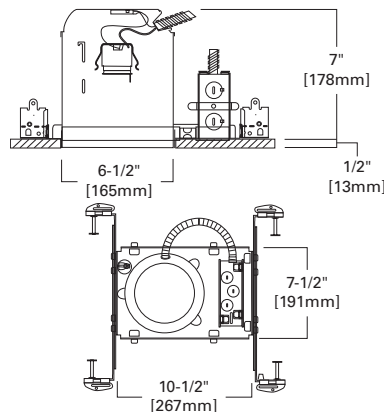

FEATURES

- Got Nail!™ bar hangers
- Pass-N-Thru™ tool-less shortening of bar hangers
- Slide-N-Side™ wire traps
- Quick Connect wiring connectors included in junction box
- AIR-TITE™
- Thermally protected
- Die-formed housing and plaster frame
- Housing may be removed from plaster frame for junction box access
- No socket bracket, for use with socket supporting trims

Compliances may not apply to all product configurations. Please consult the product spec sheet for compliance details.

COMPLIANCES: UL/cUL Listed - Wet Location, UL/cUL Listed - Damp Location, UL/cUL Listed 1598 Luminaire, UL/cUL Listed for Feed Through, UL/cUL Listed for Insulation Contact, AIR-TITE™ Certified ASTM E283

6-INCH INCANDESCENT NEW CONSTRUCTION ICAT

H7ICATNB

ORDERING INFORMATION: ORDER HOUSING AND TRIMS SEPARATELY^A

SAMPLE NUMBER: H7ICATNB - 30WAT

Housing

H7ICATNB=6" Aperture, New Construction, IC AIR-TITE™, 120V Line Voltage, No Socket Bracket

Trims

Adjustables

376 Adjustable Gimbal - 30° Tilt, 50W PAR30, 50W PAR30L, OD: 7-1/4" [184mm]

- 376P=White Trim Ring, Black Baffle
- 376W=White Trim Ring, White Baffle

378 Adjustable with Splay - 25° Tilt, 35W PAR30L, OD: 7-1/4" [184mm]

- 378=White Trim with Clear Specular Splay
- 378P=White Trim with White Splay Trim

420 Regressed Eyeball - 30° Tilt, 50W PAR30L, 50W PAR30, 60W BR30, OD: 7-1/4" [184mm]

- 420P=White Trim with White Eyeball and Black Baffle
- 420PB=Polished Brass Trim with Polished Brass Eyeball and Black Baffle
- 420W=White Trim with White Eyeball and White Baffle

- 478=White Trim with Clear Specular Splay
- 478P=White Trim with White Splay

74 Eyeball - 30° Tilt, 75W PAR30, OD: 8" [203mm]

- 74P=White Trim and Eyeball

- 76P=White Trim with Gimbal Ring

77 Adjustable Eyeball - 30° Tilt, 50W PAR20, 75W R20, OD: 8" [203mm]

- 77P=White Trim with White Eyeball

78 Eyeball - 30° Tilt, 65W BR30, 75W R30, 75W PAR30L, OD: 8" [203mm]

- 78B=Satin Brass Trim with Satin Brass Eyeball
- 78P=White Trim with White Eyeball
- 78PAT=White Trim with White Eyeball - AIR-TITE™ Trim
- 78PB=Polished Brass Trim with Polished Brass Eyeball
- 78SN=Satin Nickel Trim with Satin Nickel Eyeball
- 78TBZ=Tuscan Bronze Trim with Tuscan Bronze Eyeball

Baffles

30 Super Trim™ AIR-TITE™ Baffle, 40W A19, 65W BR30, 75W R30, 75W PAR30, 75W PAR30L, 65W PAR38, 90W BR40, OD: 7-1/4" [184mm]

- 30PAT=White Trim with Black Baffle and Clear Reflector
- 30SNAT=Satin Nickel Trim with Satin Nickel Baffle and Reflector
- 30TBZAT=Tuscan Bronze Trim with Tuscan Bronze Baffle and Reflector
- 30WAT=White Trim with White Baffle and White Reflector
- 30WATW=White Trim with White Baffle and Clear Reflector

Lenses and Diffusers

170 Albalite Lens with Reflector, 40W A19, OD: 8" [203mm]

- 170P=White Trim with Frosted Albalite Glass Lens
- 170PS=White Trim with Frosted Albalite Glass Lens, Wet Location Listed and AIR-TITE™

171 Drop Opal Lens with Reflector, 40W A19, OD: 8" [203mm]

- 171P=White Trim with Drop Opal Glass Lens
- 171PS=White Trim with Drop Opal Glass Lens, Wet Location Listed and AIR-TITE™

172 Dome Lens with Reflector, 50W PAR30, 60W A19, OD: 7-3/4" [197mm]

- 172PS=White Trim with Frosted Glass Dome, Wet Location Listed and AIR-TITE™
- 172SNS=Satin Nickel Trim with Frosted Glass Dome, Wet Location Listed and AIR-TITE™
- 172TBZS=Tuscan Bronze Trim with Frosted Glass Dome, Wet Location Listed and AIR-TITE™

173 Fresnel Lens with Reflector, 40W A19, OD: 8" [203mm]

- 173P=White Trim with Glass Fresnel Lens
- 173PS=White Trim with Glass Fresnel Lens, Wet Location Listed and AIR-TITE™

Open

300 Open Trim with Socket Support, 65W BR30, 75W PAR30, 75W PAR30L, OD: 7-1/4" [184mm]