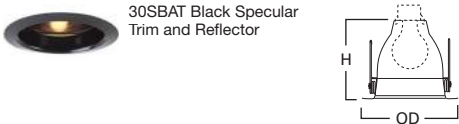

30SBAT Super Trim™ AIR-TITE™ Reflector

HOUSING / LAMP:
H7ICAT: 40W A19, 50W PAR30, 50W PAR38, 65W BR30, 75W PAR30L, 75W R30
H7ICT: 40W A19, 50W PAR30, 50W PAR38, 65W BR30, 75W PAR30L, 75W R30
H7RICAT: 40W A19, 45W BR30, 50W PAR30, 50W PAR38, 50W R30, 65W BR40, 65W R40, 75W PAR30L
H7RICT: 40W A19, 45W BR30, 50W PAR30, 50W PAR38, 50W R30, 65W BR40, 65W R40, 75W PAR30L

DIMENSIONS: Height: 5" [127mm]; OD: 7-1/4" [184mm]