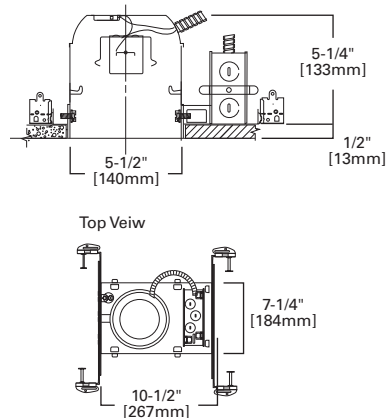

5-INCH INCANDESCENT SHALLOW NEW CONSTRUCTION HOUSING ICAT

FEATURES

- Got Nail!™ bar hangers
- Pass-N-Thru™ tool-less shortening of bar hangers
- Slide-N-Side™ wire traps
- Quick Connect wiring connectors included in junction box
- AIR-TITE™
- Thermally protected
- Die-formed housing and plaster frame
- Designed for use in shallow ceilings
- Housing may be removed from plaster frame for junction box access

Compliances may not apply to all product configurations. Please consult the product spec sheet for compliance details.

COMPLIANCES: UL/cUL Listed - Wet Location, UL/cUL Listed - Damp Location, UL/cUL Listed 1598 Luminaire, UL/cUL Listed for Feed Through, UL/cUL Listed for Insulation Contact, AIR-TITE™ Certified ASTM E283

H25ICAT

ORDERING INFORMATION: ORDER HOUSING AND TRIMS SEPARATELY^A

SAMPLE NUMBER: H25ICAT - 5014P

Housing	Trims	Accessories
H25ICAT=5" Aperture Shallow Ceiling, New Construction, IC AIR-TITE™ 120V Line Voltage	Adjustables 5060 Adjustable Gimbal - 20° Tilt, 50W PAR30, 50W R30, OD: 6-3/8" [162mm] 5060P=White Trim with White Gimbal 5070 Adjustable Eyeball - 30° Tilt, 75W PAR30, OD: 6-3/8" [162mm] 5070P=White Trim with White Eyeball 5070PB=Polished Brass Trim with Polished Brass Eyeball 5070SN=Satin Nickel Trim with Satin Nickel Eyeball 5070TBZ=Tuscan Bronze Trim with Tuscan Bronze Eyeball 5071 Adjustable Eyeball - 30° Tilt, 50W R20, 50W PAR20, OD: 6-1/2" [165mm] 5071P=White Trim with White Eyeball Baffles 5014 Shallow Metal Baffle, 50W PAR30, 65W BR30, 75W PAR30L (75W PAR30 5014P only), OD: 6-3/8" [162mm] 5014MB=White Trim with Black Baffle 5014P=White Trim with White Baffle Lenses and Diffusers 5054 Dome Lens Showerlight, 40W A19, 50W PAR30, OD: 6-3/8" [162mm] 5054PS=White Trim Rings Frost Glass Dome Lens Showerlight 5054SNS=Satin Nickel Trim Rings Frost Glass Dome Lens Showerlight 5054TBZS=Tuscan Bronze Trim Rings Frost Glass Dome Lens Showerlight Open 5000 PAR Metal Splay, 60W BR30, 50W PAR30, 50W PAR30L, OD: 6-3/8" [162mm] 5000P=White Trim with White Splay 5000SN=Satin Nickel Trim with Satin Nickel Splay 5000TBZ=Tuscan Bronze Trim with Tuscan Bronze Splay	Oversize Trim Rings OT500P=Oversize Trim Ring for "Straight Precision" Sided Halo H5 50xx Family Trims

NOTES: Δ Not to be used in direct contact with spray foam insulation. Δ UL/cUL Listed for Wet Location with select trims.