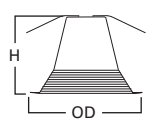

ERT725

HOUSING / LAMP:

EI700U: 40W A19, 75W PAR30L, 85W BR30, 100W R30
EI700UAT: 40W A19, 75W PAR30L, 85W BR30, 100W R30

DIMENSIONS: Height: 5-3/8" [136mm]; OD: 7-1/4" [184mm]