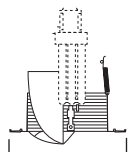

DIMENSIONS: OD: 7-1/4" [184mm]

425 Wall Wash with Coilex® Baffle and Scoop

425W White Trim with White baffle

425P White Trim with Black Baffle

HOUSING / LAMP:

- H280E: 18W TTT/18W DTT
- H280EEM: 18W TTT/18W DTT
- H280EICAT: 18W TTT/18W DTT
- H280EL: 18W TTT/18W DTT
- H280ELICAT: 18W TTT/18W DTT
- H283E: 18W TTT/18W DTT
- H283EL: 18W TTT/18W DTT
- H285E: 26W TTT/26W DTT
- H285EEM: 26W TTT/26W DTT
- H285EEML: 26W TTT/26W DTT
- H285EICAT: 26W TTT/26W DTT
- H285EL: 26W TTT/26W DTT
- H285ELICAT: 26W TTT/26W DTT
- H287E: 26W TTT/26W DTT
- H287EL: 26W TTT/26W DTT