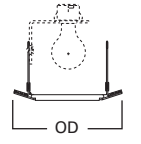

ERT701 Albalite Glass Lens Showerlight

ERT701 High Gloss Appliance White Trim

HOUSING / LAMP:
ET2700: 60W A19

DIMENSIONS: OD: 8" [203mm]