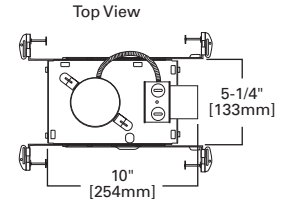

H36LVATATCP

ORDERING INFORMATION: ORDER HOUSING AND TRIMS SEPARATELY^Δ

SAMPLE NUMBER: H36LVATATCP - 3003WHWB