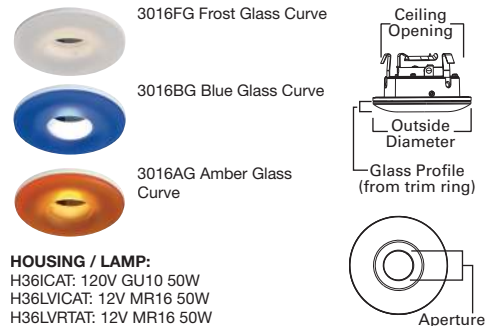

3016 Decorative Low-Profile Glass Curve

HOUSING / LAMP:

H36ICAT: 120V GU10 50W
H36LVICAT: 12V MR16 50W
H36LVRTAT: 12V MR16 50W
H36LVRTAT277: 12V MR16 50W
H36LVTAT: 12V MR16 50W
H36LVTAT277: 12V MR16 50W
H36LVTATCP: 12V MR16 50W
H36RTAT: 120V GU10 50W
H36TAT: 120V GU10 50W
H38ICAT: 120V GU10 50W
H38LVICAT: 12V MR16 37W

DIMENSIONS: Aperture: 1-5/8" [41mm],
Glass Profile-from trim ring: 1/2" [12mm],
Ceiling Opening: 3-3/4" [95mm],
OD: 4-1/4" [108mm]