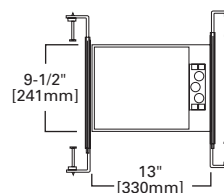

ORDERING INFORMATION: ORDER HOUSING AND TRIMS SEPARATELY^A

SAMPLE NUMBER: EI700UAT - ERT707WHT