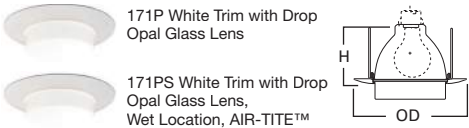

171 Drop Opal Lens with Reflector

HOUSING / LAMP:
H271CAT: 40W A19
H271CT: 40W A19
H27RICAT: 40W A19
H27RICT: 40W A19

DIMENSIONS: Height: 4" [102mm]; OD: 8" [203mm]