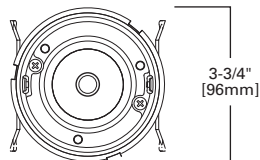

See Spec Sheet for Compliant Models

4-INCH LED LIGHT ENGINE

EL4069XX - H4 LED GEN2 LIGHT ENGINES

ORDERING INFORMATION: ORDER HOUSING, LIGHT ENGINE AND TRIMS SEPERATELY

SAMPLE NUMBER: H457ICAT1E - EL406927 - TL410SC