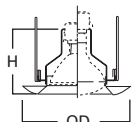

327 White Splay Trim

327P White Splay Trim with socket support and torsion springs

HOUSING / LAMP:
H7ICATNB: 65W BR30, 75W PAR30, 75W PAR30L
H7ICTNB: 65W BR30, 75W PAR30, 75W PAR30L

DIMENSIONS: Height: 4-1/2" [114mm]; OD: 7-3/4" [197mm]