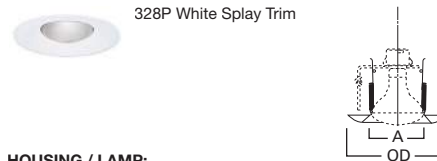

328 White Splay Trim

HOUSING / LAMP:
H7UICAT: 65W BR30, 75W R30, 75W PAR30, 75W PAR30L
H7UICT: 65W BR30, 75W R30, 75W PAR30, 75W PAR30L

DIMENSIONS: Height: 3-7/8" [98mm]; OD: 7-3/4" [197mm]