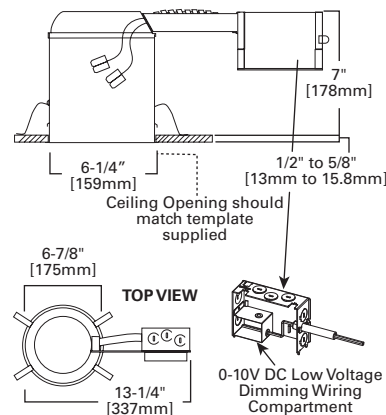

ORDERING INFORMATION: ORDER HOUSING, MODULE AND TRIMS SEPARATELY^A

SAMPLE NUMBER: H750RTD010 - ML712830TUNVD010 - 493WBS06

Housing	LED Module	Color Temperature (Nominal CCT)	Ceiling and Dimming Types
H750RTD010=6" Aperture, Remodel, Non-IC, High Efficacy LED housing	ML7128=6" LED Module, 1200 Series, 80 CRI	27=2700°K 30=3000°K 35=3500°K 40=4000°K	TUNVD010=Non-IC Rated, 120V-277V Universal Voltage Driver with 0-10V DC Dimming
Trim Options	Accessories		
Baffle Open Baffle, OD: 7-1/4" (184mm) 494WB06=White Baffle, White Trim Ring Solite® Regressed Glass Lens Baffle, OD: 7-1/4" (184mm) 493BBS06=Black Baffle with Solite® Lens, White Trim Ring, Shower Rated 493WBS06=White Baffle with Solite® Lens, White Trim Ring, Shower Rated Lensed Frosted Regressed Glass Lens, OD: 7-1/4" (184mm) 492PS06=White Baffle with Frost Lens and White Trim Ring, Shower Rated Reflector Open Reflector, OD: 7-1/4" (184mm) 494H06=Haze Reflector, White Trim Ring 494P06=White Reflector, White Trim Ring 494SC06=Specular Clear Reflector, White Trim Ring Solite® Regressed Glass Lens Reflector, OD: 7-1/4" (184mm) 493HS06=Haze Reflector with Solite® Lens, White Trim Ring, Shower Rated 493PS06=White Reflector with Solite® Lens, White Trim Ring, Shower Rated 493SCS06=Specular Clear Reflector with Solite® Lens, White Trim Ring, Shower Rated 493SNS06=Satin Nickel Reflector with Solite® Lens, Satin Nickel Trim Ring, Shower Rated 493TBZ06=Tuscan Bronze Reflector with Solite® Lens, Tuscan Bronze Trim Ring, Shower Rated Wall Wash Wall Wash with Specular Kick Reflector and Lens, OD: 7-1/4" (184mm) 495PWW06=Wall Wash with White Reflector, Specular Kick Reflector and Lens, White Trim Ring 495WW06=Wall Wash with Semi-specular Clear Reflector, Specular Kick Reflector and Lens, White Trim Ring	Designer Trim Rings TRM490BK=Thin Profile Black Die-cast Trim Ring TRM490PC=Thin Profile Polished Chrome Die-cast Trim Ring TRM490SN=Thin Profile Satin Nickel Die-cast Trim Ring TRM490TBZ=Thin Profile Tuscan Bronze Die-cast Trim Ring TRM490WH=Thin Profile Matte White Die-cast Trim Ring Over-Optic Lenses 494OPTIC=6" Over-Optic Diffuse Polymer Lens for Use with Open LED Trims, Shower Rated (494 family) Oversize Trim Rings OT400P=Oversize White Metal Trim Ring, 6" I.D. x 9-1/4" O.D. OT403P=Oversize White Plastic Trim Ring, 6" I.D. x 8" O.D. OT490WH=Oversize White Die-cast Trim Ring, 6" I.D. x 9-1/4" O.D. (Attaches to LED module. Substitute for standard trim ring shipped with trims.)		

NOTES: ^A UL/cUL Listed for Wet Location with select trims. 1. Refer to Halo LED Module Specification Sheets for additional information. Solite® is a registered trademark of AGC Flat Glass North America. 2. One H347 per circuit of LED. Refer to Halo LED specification sheets for further information.