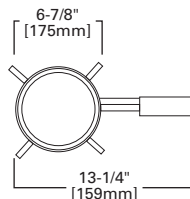

ORDERING INFORMATION: ORDER HOUSING AND TRIMS SEPARATELY^Δ

SAMPLE NUMBER: ET2700R - ERT707WHT

Housing	Trims
ET2700R=6" Aperture, Shallow Housing, Remodel, Non-IC, 120V Line Voltage	Adjustables ERT704 Eyeball, 65W BR30, 75W R30, 75W PAR30, 75W PAR30L, OD: 8" [203mm] ERT704=High Gloss Appliance White Trim with White Eyeball Baffles ERT707 Metal Baffle, 65W BR30, 75W R30, 75W PAR30, 75W PAR30L, OD: 7-1/4" [184mm] ERT707=High Gloss Appliance White Trim with Black Baffle ERT707WHT=High Gloss Appliance White Trim with White Baffle ERT714 Plastic Baffle, 75W PAR30, 75W PAR30L, 85W BR30, OD: 8" [203mm] ERT714=High Gloss Appliance White Trim with Black Baffle ERT714WHT=High Gloss Appliance White Trim with White Baffle ERT716 Shallow Metal Baffle, 40W A19, 65W BR30, 75W PAR30, 75W PAR30L, OD: 8" [203mm] ERT716WHT=High Gloss Appliance White Trim with White Baffle Open ERT706 Open, 65W BR30, 75W R30, 75W PAR30, 75W PAR30L, OD: 8" [203mm] ERT706=High Gloss Appliance White Trim Reflectors ERT710 Specular Reflector, 65W BR30, 75W R30, 75W PAR30, 75W PAR30L, 85W BR30, OD: 7-1/4" [184mm] ERT710=High Gloss Appliance White Trim with Clear Specular Reflector ERT710G=High Gloss Appliance White Trim with Gold Reflector Showerlight ERT721 Showerlight with Fresnel Glass Lens and Reflector, 60W A19, OD: 8" [203mm] ERT721=High Gloss Appliance White Trim with Frosted Glass Lens ERT723 Showerlight with Fresnel Glass Lens and Reflector, 60W A19, OD: 8" [203mm] ERT723=High Gloss Appliance White Trim with Fresnel Glass Lens

NOTES: Δ UL/cUL Listed for Wet Location with select trims.