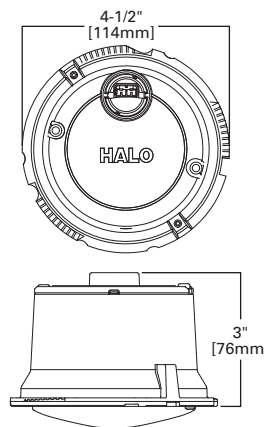

5/6-INCH LED LIGHT MODULE

FEATURES

- 600 Design Lumens, 80 or 90 CRI
- Available in 2700K, 3000K, 3500K and 4000K color temperatures
- Designed for interchangeable trim choices of 5" or 6" LED trims
- Retrofits existing 5" or 6" housings with screw base adapter included
- Use with 5" H550 & 6" H750 LED housings - new construction & remodel
- Integral, thermally protected electronic LED driver, 120V-277V UNV
- Dimmable at 120V and operates at less than 10W
- Wet location shower listed with reflector and baffle trims
- ML56 modules with downlight trims make housings AIR-TITE™ (ASTM E283)

Compliances may not apply to all product configurations. Please consult the product spec sheet for compliance details.

COMPLIANCES: UL/cUL Listed - Wet Location, UL/cUL Listed - Damp Location, UL/cUL Listed 1598 Luminaire, IP66 Rated, RoHS Compliant, ENERGY STAR Qualified, CA T24 & IECC (see specifications), Washington State Energy Code, AIR-TITE™ Certified ASTM E283, NY ECCC Compliant

ML56 - 600 SERIES