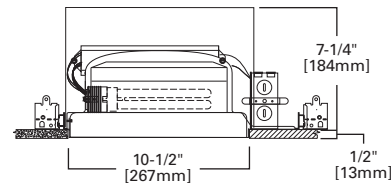

H2EFICAT

ORDERING INFORMATION: ORDER HOUSING AND TRIMS SEPARATELY^Δ

SAMPLE NUMBER: H2EFICAT - 20P

Housing	Trims
H2EFICAT=10" Square Aperture, New Construction, IC, AIR-TITE™, Compact Fluorescent, (2) 18W DTT CFL	Lenses and Diffusers 120 Albalite Glass Diffuser Showerlight, (2) 18W DTT, OD: 11-5/8" [295mm] Square 120P=White Splay Trim with Frosted Glass Diffuser 123 Fresnel Splay Showerlight, (2) 26W DTT, OD: 11-5/8" [295mm] Square 123P=White Splay Trim with Fresnel Glass Lens 20 Albalite Glass Lens, (2) 18W DTT, OD: 11-5/8" [295mm] Square 20P=White Trim with Albalite Glass Lens 21GP Drop Diffuser, (2) 18W DTT, OD: 11-5/8" [295mm] Square 21GP=White Trim with Glass Drop Diffuser 23 Fresnel Glass Lens, (2) 18W DTT, OD: 11-5/8" [295mm] Square 23P=White Trim with Fresnel Glass Lens 25 All Glass Diffuser, (2) 18W DTT, OD: 11-5/8" [295mm] Square 25=All Glass Frosted Diffuser

NOTES: Δ Not to be used in direct contact with spray foam insulation. Δ UL/cUL Listed for Wet Location with select trims.

Housing	Wattage	Voltage	CFL Lamp Type (lamp by others)	Generic Lamp Designation	Socket	Ballast	Lamp
H2EFICAT	(2) 18W	120V-277V	DTT (Double Triple Tube)	CFQ18W/G24q	G24q-2 (4-pin)	Electronic	Not included

Specifications and dimensions subject to change without notice. Consult your Cooper Lighting Representative or visit www.cooperlighting.com for available options, accessories and ordering information.