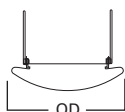

DIMENSIONS: OD: 8" [203mm]

75 Diffuser

75 All Glass Diffuser

HOUSING / LAMP:

H724ICAT / H724ICATL: 13W GU24 CFL Spiral (CF13/GU24), 15W GU24 CFL R30 Reflector (CF15/27/R30/GU24)
H724RICAT / H724RICATL: 13W GU24 CFL Spiral (CF13/GU24), 15W GU24 CFL R30 Reflector (CF15/27/R30/GU24)