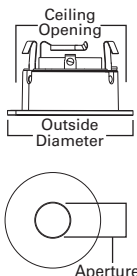

3001 Adjustable Pinhole Baffle

HOUSING / LAMP:

H36ICAT: 120V GU10 50W
H36LVICAT: 12V MR16 50W
H36LVRTAT: 12V MR16 50W
H36LVRTAT277: 12V MR16 50W
H36LVTAT: 12V MR16 50W
H36LVTAT277: 12V MR16 50W
H36LVTATCP: 12V MR16 50W
H36RTAT: 120V GU10 50W
H36TAT: 120V GU10 50W
H38ICAT: 120V GU10 50W
H38LVICAT: 12V MR16 37W

DIMENSIONS: Aperture: 1-5/8" [41mm],
Ceiling Opening: 3-3/4" [95mm],
OD: 4-1/4" [108mm]