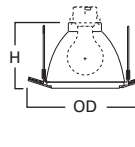

HOUSING / LAMP:

EI700U: 60W A19
EI700UAT: 60W A19

DIMENSIONS: Height: 4-1/4" [108mm]; OD: 8" [203mm]