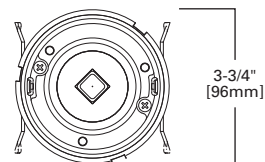

4-INCH LED LIGHT ENGINE

FEATURES

- Available in 2700K, 3000K, 3500K and 4000K color temperatures
- Dimmable
- Compatible with all H4 LED housings
- Compatible with TL4 LED trims
- Heat sink designed for maximum LED cooling
- Friction blade design for easy installation

Compliances may not apply to all product configurations. Please consult the product spec sheet for compliance details.

COMPLIANCES: ENERGY STAR Qualified, CA T24 & IECC (see specifications), RoHS Compliant

See Spec Sheet for Compliant Models

**EL4058 SERIES
H4 LED LIGHT
ENGINES**

ORDERING INFORMATION: ORDER HOUSING, LIGHT ENGINE AND TRIMS SEPARATELY^A

SAMPLE NUMBER: H456ICAT120D - EL405830 - TL403WBS