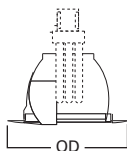

424 Wall Wash / Reflector Downlight

424P White Trim with Specular clear reflector and wall wash reflector