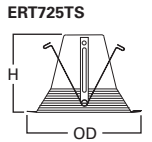

ERT710 Specular Reflector

ERT710 High Gloss Appliance White Trim with Clear Specular Reflector
ERT710G High Gloss Appliance White Trim with Gold Reflector

HOUSING / LAMP:

EI700U: 75W PAR30, 75W PAR30L, 85W BR30, 90W BR40, 100W R30, 100W R40, 100W PAR38
EI700UAT: 75W PAR30, 75W PAR30L, 85W BR30, 90W BR40, 100W R30, 100W R40, 100W PAR38

DIMENSIONS: Height: 2-7/8" [73mm]; OD: 7-1/4" [184mm]

ERT712 White Reflector

ERT712TS High Gloss Appliance White Trim with White Reflector, Torsion Spring
ERT712 High Gloss Appliance White Trim with White Reflector

ERT712

HOUSING / LAMP:

EI700U: 60W A19, 75W PAR30, 75W PAR30L, 85W BR30, 100W R30, 120W BR40
EI700UAT: 60W A19, 75W PAR30, 75W PAR30L, 85W BR30, 100W R30, 120W BR40

DIMENSIONS: Height: 5-3/8" [136mm]; OD: 7-1/4" [184mm]

ERT707 Metal Baffle

ERT707WHT High Gloss Appliance White Trim with White Baffle, Narrow and Wide Trim Rings
ERT707 High Gloss Appliance White Trim with Black Baffle, Narrow and Wide Trim Rings

HOUSING / LAMP:

EI700U: 65W BR30, 75W R30, 75W PAR30, 75W PAR30L, 90W PAR38, 90W BR40, 100W R40
EI700UAT: 65W BR30, 75W R30, 75W PAR30, 75W PAR30L, 90W PAR38, 90W BR40, 100W R40

DIMENSIONS: Height: 2-7/8" [73mm]; Wide OD: 8" [203mm]; Narrow OD: 7-1/4" [184mm], Two Trim Rings, Narrow and Wide, Supplied with Trim

ERT709 Large Aperture Metal Baffle

ERT709WHT High Gloss Appliance White Trim with White Baffle, Narrow and Wide Trim Rings
ERT709 High Gloss Appliance White Trim with Black Baffle, Narrow and Wide Trim Rings

HOUSING / LAMP:

EI700U: 90W BR40
EI700UAT: 90W BR40

DIMENSIONS: Height: 2-5/8" [67mm]; Wide OD: 8" [203mm]; Narrow OD: 7-1/4" [184mm], Two Trim Rings, Narrow and Wide, Supplied with Trim

ERT713 Black Metal Baffle