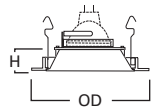

1421 Low Voltage Reflector 35° Tilt

- 1421W White Trim, White Reflector
- 1421MB White Trim, Black Specular Reflector
- 1421H White Trim, Haze Reflector
- 1421C White Trim, Clear Specular Reflector
- 1421RG White Trim, Residential Gold Reflector
- 1421CG White Trim, Champagne Gold Reflector
- 1421SN Satin Nickel Trim, Satin Nickel Reflector
- 1421TBZ Tuscan Bronze Trim, Tuscan Bronze Reflector