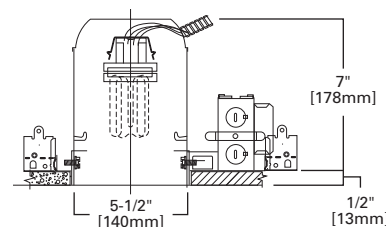

5-INCH COMPACT FLUORESCENT NEW CONSTRUCTION ICAT

FEATURES

- Got Nail™ bar hangers
- Pass-N-Thru™ tool-less shortening of bar hangers
- Slide-N-Side™ wire traps
- AIR-TITE™
- Compact fluorescent with thermally protected electronic ballast
- Electronic ballast 120V, 60 Hz, NPF
- Die-formed housing and plaster frame
- Housing may be removed from plaster frame for junction box access

Compliances may not apply to all product configurations. Please consult the product spec sheet for compliance details.

COMPLIANCES: UL/cUL Listed - Wet Location, UL/cUL Listed - Damp Location, UL/cUL Listed 1598 Luminaire, UL/cUL Listed for Feed Through, UL/cUL Listed for Insulation Contact, IECC Compliant, California Title 24, AIR-TITE™ Certified ASTM E283

H570ICAT

TOP VIEW

ORDERING INFORMATION: ORDER HOUSING AND TRIMS SEPARATELY^A

SAMPLE NUMBER: H570ICAT - 5016W