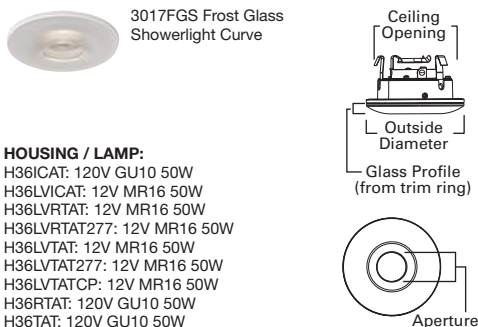

3017 Decorative Low-Profile Glass Curve

HOUSING / LAMP:

H36ICAT: 120V GU10 50W
H36LVICAT: 12V MR16 50W
H36LVRTAT: 12V MR16 50W
H36LVRTAT277: 12V MR16 50W
H36LVTAT: 12V MR16 50W
H36LVTAT277: 12V MR16 50W
H36LVTATCP: 12V MR16 50W
H36RTAT: 120V GU10 50W
H36TAT: 120V GU10 50W
H38ICAT: 120V GU10 50W
H38LVICAT: 12V MR16 37W

DIMENSIONS: Aperture: 1-1/2" [39mm],
Glass Profile-from trim ring: 1/2" [13mm],
Ceiling Opening: 3-3/4" [95mm],
OD: 4-1/4" [108mm]