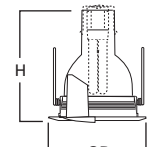

5030 Wall Wash with Baffle

5030W White Trim and Eyelid with White Baffle

5030P White Trim and Eyelid with Black Baffle

HOUSING / LAMP:

H570ICAT: 13W DTT or 13W TTT
H570RICAT: 13W DTT or 13W TTT
H571ICAT: 18W DTT or 18W TTT
H571RICAT: 18W DTT or 18W TTT
H572ICAT: 26W DTT or 26W TTT
H572RICAT: 26W DTT or 26W TTT
H573ICAT1D: 26W DTT or 26W TTT
H573RICAT1D: 26W DTT or 26W TTT

DIMENSIONS: Height: 6-13/16" [173mm]; OD: 6-1/4" [159mm]