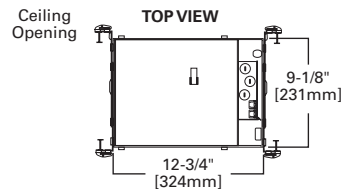

ORDERING INFORMATION: ORDER HOUSING AND TRIMS SEPARATELY^Δ

SAMPLE NUMBER: H38LVICAT - 3003WHWB