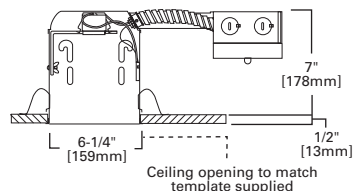

FEATURES

- Quick Connect wiring connectors included in junction box
- Thermally protected
- Die-formed housing
- Remodel springs accommodate 1/2" and 5/8" ceiling material
- NM cable pry-outs and conduit knockouts in junction box

Compliances may not apply to all product configurations. Please consult the product spec sheet for compliance details.

COMPLIANCES: UL/cUL Listed - Wet Location, UL/cUL Listed - Damp Location, UL/cUL Listed 1598 Luminaire, IP Rated

6-INCH INCANDESCENT REMODEL NON - IC

ET700R