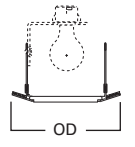

HOUSING / LAMP:

EI700U: 40W A19
EI700UAT: 40W A19

DIMENSIONS: OD: 8" [203mm]