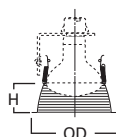

HOUSING / LAMP:
H27ICAT: 50W PAR30, 65W BR30, 75W PAR30L
H27ICT: 50W PAR30, 65W BR30, 75W PAR30L
H27RICAT: 50W PAR30, 65W BR30, 75W PAR30L
H27RICT: 50W PAR30, 65W BR30, 75W PAR30L

DIMENSIONS: Height: 3" [76mm]; OD: 7-1/4" [184mm]

74 Eyeball 30° Tilt

- 74P White Trim and Eyeball