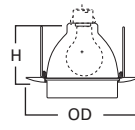

HOUSING / LAMP:
H27RT: 60W A19

DIMENSIONS: Height: 4" [102mm]; OD: 8" [203mm]