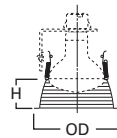

310 Coilex® Baffle

HOUSING / LAMP:
H27RT: 65W BR30, 75W R30, 75W PAR30, 75W PAR30L
H27T: 65W BR30, 75W R30, 75W PAR30, 75W PAR30L

DIMENSIONS: 310W, P, SN, TBZ
H: 3-1/16" [78mm]
OD: 7-1/4" [184mm]
310WG, PG
H: 3-1/16" [78mm]
OD: 8" [203mm]