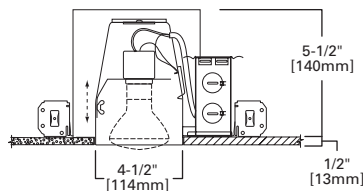

FEATURES

- All-Nail bar hangers
- Quick Connect wiring connectors included in junction box
- AIR-TITE™
- Bar hangers may be shortened for narrow joist spaces
- NM cable pry-outs and conduit knockouts in junction box
- Die-formed housing and plaster frame
- Housing may be removed from plaster frame for junction box access
- Adjustable socket bracket

Compliances may not apply to all product configurations. Please consult the product spec sheet for compliance details.

COMPLIANCES: UL/cUL Listed - Wet Location, UL/cUL Listed - Damp Location, UL/cUL Listed 1598 Luminaire, UL/cUL Listed for Feed Through, UL/cUL Listed for Insulation Contact, AIR-TITE™ Certified ASTM E283

4-INCH INCANDESCENT NEW CONSTRUCTION ICAT

EI400ATSB