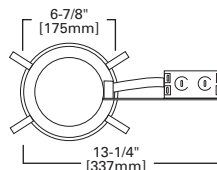

ORDERING INFORMATION: ORDER HOUSING AND TRIMS SEPARATELY^A

SAMPLE NUMBER: ET700R - ERT707WHT