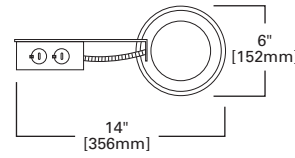

ORDERING INFORMATION: ORDER HOUSING AND TRIMS SEPARATELY^A

SAMPLE NUMBER: EI500RAT - ERT513WHT

Housing	Trims
EI500RAT=5" Aperture, Remodel, IC, AIR-TITE™ 120V Line Voltage	Adjustables ERT560 Gimbal - 25° Tilt, 75W PAR30, OD: 6-1/2" [165mm] ERT560=High Gloss Appliance White Trim with White Gimbal ERT570 Eyeball - 30° Tilt, 50W PAR30, OD: 6-1/2" [165mm] ERT570=High Gloss Appliance White Trim with White Eyeball ERT571 Eyeball - 30° Tilt, 50W R20, 50W PAR20, OD: 6-1/2" [165mm] ERT571=High Gloss Appliance White Trim with White Eyeball Baffles ERT501 Metal Baffle Splay, 30W R20, 35W PAR20, 50W PAR30, 50W, PAR30L, 60W BR30, OD: 6-1/2" [165mm] ERT501=High Gloss Appliance White Trim with Black Baffle ERT501WHT=High Gloss Appliance White Trim with White Baffle ERT510 Metal Baffle, 60W BR30, 50W PAR30, 50W PAR30L, OD: 6-1/2" [165mm] ERT510=High Gloss Appliance White Trim with Black Baffle ERT510WHT=High Gloss Appliance White Trim with White Baffle ERT513 Metal Baffle, 50W PAR30L, 65W BR30, OD: 6-3/4" [171mm] ERT513=High Gloss Appliance White Trim with Black Baffle ERT513 Metal Baffle, 65W BR30, 75W PAR30L, OD: 6-3/4" [171mm] ERT513WHT=High Gloss Appliance White Trim with White Baffle ERT513TS Metal Baffle, 50W PAR30L, 65W BR30, OD: 6-3/4" [171mm] ERT513TS=High Gloss Appliance White Trim with Black Baffle and with Torsion Springs ERT513TS Metal Baffle, 65W BR30, 75W PAR30L, OD: 6-3/4" [171mm] ERT513WHTTS=High Gloss Appliance White Trim with White Baffle and with Torsion Springs Lenses and Diffusers ERT552 Fresnel Glass Lens Showerlight, 35W PAR30L, OD: 6-1/2" [165mm] ERT552=High Gloss Appliance White Trim with Fresnel Glass Lens Reflectors ERT520 Reflector Cone, 50W PAR30L, 50W PAR30, 60W BR30, OD: 6-1/2" [165mm] ERT520=High Gloss Appliance White Trim with Clear Specular Reflector Cone ERT520WHT=High Gloss Appliance White Trim with White Reflector Cone ERT521 Reflector, 40W A19, OD: 6-1/2" [165mm] ERT521=High Gloss Appliance White Trim with Clear Specular Reflector Cone Showerlight ERT550 Frosted Drop Glass Showerlight, 40W A19, 50W PAR30, OD: 6-1/2" [165mm] ERT550=High Gloss Appliance White Trim with Frosted Drop Diffuser - AIR-TITE™ Trim ERT551 Frosted Glass Lens Showerlight, 35W PAR30L, OD: 6-1/2" [165mm] ERT551=High Gloss Appliance White Trim with Frosted Glass Lens Splay ERT500 Splay Trim, 50W PAR30, 75W PAR30L, 60W BR30, OD: 6-1/2" [165mm] ERT500=High Gloss Appliance White Splay Trim

NOTES: Δ Not to be used in direct contact with spray foam insulation. Δ UL/cUL Listed for Wet Location with select trims.

Specifications and dimensions subject to change without notice. Consult your Cooper Lighting Representative or visit www.cooperlighting.com for available options, accessories and ordering information.