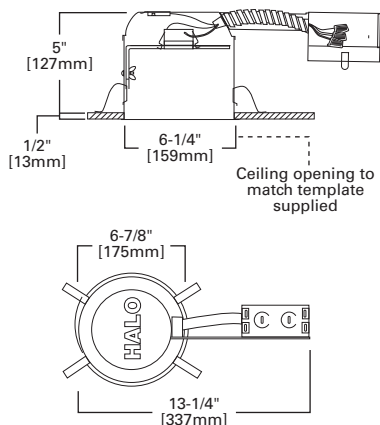

FEATURES

- Quick Connect wiring connectors included in junction box
- NM cable pry-outs and conduit knockouts in junction box
- Remodel springs accommodate 1/2" and 5/8" ceiling material
- Thermally protected
- Die-formed housing
- Shallow ceiling housing

Compliances may not apply to all product configurations. Please consult the product spec sheet for compliance details.

COMPLIANCES: UL/cUL Listed - Wet Location, UL/cUL Listed - Damp Location, UL/cUL Listed 1598 Luminaire, IP Rated

6-INCH INCANDESCENT SHALLOW REMODEL HOUSING NON - IC

H27RT

ORDERING INFORMATION: ORDER HOUSING AND TRIMS SEPARATELY^A

SAMPLE NUMBER: H27RT - 310W

Housing

H27RT=6" Aperture, Remodel, Non-IC, Shallow Ceiling, 120V Line Voltage

Trims

Adjustables

376 Adjustable Gimbal - 30° Tilt, 75W PAR30, OD: 7-1/4" [184mm]
376P=White Trim Ring, Black Baffle
376W=White Trim Ring, White Baffle

378 Adjustable with Splay - 25° Tilt, 75W PAR30, OD: 7-1/4" [184mm]
378=White Trim with Clear Specular Splay
378P=White Trim with White Splay Trim

419 Regressed Eyeball with Splay - 25° Tilt, 75W PAR30, OD: 7-1/4" [184mm]
419P=White Trim and Eyeball with White Splay

420 Regressed Eyeball - 30° Tilt, 75W BR30, 75W PAR30L, 75W PAR30, OD: 7-1/4" [184mm]
420P=White Trim with White Eyeball and Black Baffle
420PB=Polished Brass Trim with Polished Brass Eyeball and Black Baffle
420W=White Trim with White Eyeball and White Baffle

74 Eyeball - 30° Tilt, 75W PAR30, OD: 8" [203mm]
74P=White Trim and Eyeball

77 Adjustable Eyeball - 30° Tilt, 50W R20, 50W PAR20, OD: 8" [203mm]
77P=White Trim with White Eyeball

78 Eyeball - 30° Tilt, 65W BR30, 75W R30, 75W PAR30, 75W PAR30L, OD: 8" [203mm]
78B=Satin Brass Trim with Satin Brass Eyeball
78P=White Trim with White Eyeball
78PAT=White Trim with White Eyeball - AIR-TITE™ Trim
78PB=Polished Brass Trim with Polished Brass Eyeball
78SN=Satin Nickel Trim with Satin Nickel Eyeball
78TBZ=Tuscan Bronze Trim with Tuscan Bronze Eyeball

Baffles

310 Coilex® Baffle, 65W BR30, 75W R30, 75W PAR30, 75W PAR30L, 310W, P, SN, TBZ - OD: 7-1/4" [184mm], 310WG, PG - OD: 8" [203mm]
310P=White Trim with Black Coilex® Baffle
310PG=Wide White Trim Ring with Black Coilex® Baffle
310SN=Satin Nickel Trim with Black Coilex® Baffle
310TBZ=Tuscan Bronze Trim with Black Coilex® Baffle
310W=White Trim with White Coilex® Baffle
310WG=Wide White Trim Ring with White Coilex® Baffle

312 Coilex® Baffle, 75W PAR30, 75W PAR30L, 85W BR30, OD: 7-1/4" [184mm]
312P=White Trim with Black Baffle
312W=White Trim with White Baffle

353 Metal Baffle, 65W BR30, 75W R30, 75W PAR30, 75W PAR30L, OD: 7-1/4" [184mm]
353SN=Satin Nickel Trim with Satin Nickel Baffle
353TBZ=Tuscan Bronze Trim with Tuscan Bronze Baffle

Lenses and Diffusers

170 Albalite Lens with Reflector, 60W A19, OD: 8" [203mm]
170P=White Trim with Frosted Albalite Glass Lens
170PS=White Trim with Frosted Albalite Glass Lens, Wet Location Listed and AIR-TITE™

171 Drop Opal Lens with Reflector, 60W A19, OD: 8" [203mm]
171P=White Trim with Drop Opal Glass Lens
171PS=White Trim with Drop Opal Glass Lens, Wet Location Listed and AIR-TITE™

172 Dome Lens with Reflector, 75W PAR30, 100W A19, OD: 7-3/4" [197mm]
172PS=White Trim with Frosted Glass Dome, Wet Location Listed and AIR-TITE™
172SNS=Satin Nickel Trim with Frosted Glass Dome, Wet Location Listed and AIR-TITE™
172TBZS=Tuscan Bronze Trim with Frosted Glass Dome, Wet Location Listed and AIR-TITE™