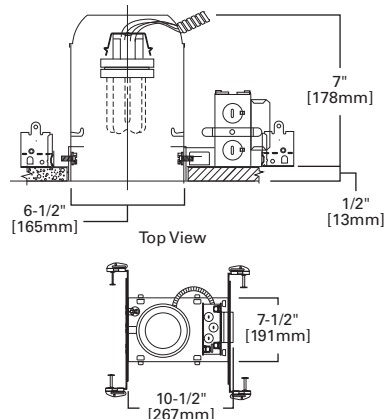

6-INCH COMPACT FLUORESCENT NEW CONSTRUCTION ICAT

FEATURES

- Got Nail!™ bar hangers
- Pass-N-Thru™ tool-less shortening of bar hangers
- Slide-N-Side™ wire traps
- AIR-TITE™
- Compact fluorescent with thermally protected electronic ballast
- Electronic ballast 120V, 60 Hz, NPF
- Die-formed housing and plaster frame
- Housing may be removed from plaster frame for junction box access

Compliances may not apply to all product configurations. Please consult the product spec sheet for compliance details.

COMPLIANCES: UL/cUL Listed - Wet Location, UL/cUL Listed - Damp Location, UL/cUL Listed 1598 Luminaire, UL/cUL Listed for Feed Through, UL/cUL Listed for Insulation Contact, IECC Compliant, California Title 24, AIR-TITE™ Certified ASTM E283

H271ICAT

ORDERING INFORMATION: ORDER HOUSING AND TRIMS SEPARATELY^A

SAMPLE NUMBER: H271ICAT - 406WWB

Housing	Trims	Accessories
H271ICAT=6" Aperture, New Construction, IC AIR-TITE™, Compact Fluorescent, 18W CFL	Baffles 406BA=Black Baffle with Specular Clear Reflector and Torsion Springs 406WB=White Baffle with Specular Clear Reflector and Torsion Springs 406WWB=White Baffle with White Reflector and Torsion Springs ERT772 Baffle with Reflector, 18W DTT or 18W TTT, OD: 7-3/4" [197mm] ERT772TS=Gloss White Trim Ring with Black Baffle and Torsion Springs ERT772WHHTTS=Gloss White Trim Ring with Gloss White Baffle and Reflector and Torsion Springs Lenses and Diffusers 270 Albalite Lens with Reflector, 18W DTT or 18W TTT, OD: 8" [203mm] 270PS=White Trim with Frosted Albalite Glass Lens, Wet Location Listed 271 Drop Opal Lens, 18W DTT or 18W TTT, OD: 7-1/8" [181mm] 271PS=White Trim with Drop Opal Glass Lens, Wet Location Listed 272 Dome Lens with Reflector, 18W DTT or 18W TTT, OD: 7-3/4" [197mm] 272PS=White Trim with Frosted Glass Dome, Wet Location Listed 370W Regressed Albalite Lens with Baffle, 18W DTT or 18W TTT, OD: 7-3/4" [197mm] 370W=Regressed Albalite Glass Lens with White Baffle 70 Albalite Lens, 18W DTT or 18W TTT, OD: 8" [203mm] 70P=White Trim with Frosted Albalite Glass Lens 70PS=White Trim with Frosted Albalite Glass Lens, Wet Location Listed 73 Fresnel Lens, 18W DTT or 18W TTT, OD: 8" [203mm] 73P=White Trim with Fresnel Glass Lens 73PS=White Trim with Fresnel Glass Glass Lens, Wet Location Listed 75 Diffuser, 18W DTT or 18W TTT, OD: 7-3/4" [197mm] 75=All Glass Diffuser ERT724 Drop Opal Glass Lens Showerlight, 18W DTT or 18W TTT, OD: 8" [203mm] ERT724=Gloss White Trim with Drop Opal Glass Lens, Wet Location Listed Reflectors 470 Specular Reflector, 18W DTT or 18W TTT, OD: 7-1/8" [181mm] 470CG=White Trim with Champagne Gold Reflector 470H=White Trim with Haze Reflector 470RG=White Trim with Residential Gold Reflector 470SC=White Trim with Specular Clear Reflector ERT770 Reflector, 18W DTT or 18W TTT, OD: 7-1/4" [184mm] ERT770MTS=Gloss White Trim Ring, Matte (Haze) Reflector ERT770TS=Gloss White Trim Ring, Specular Clear Reflector ERT771 Reflector, 18W DTT or 18W TTT, OD: 7-1/4" [184mm] ERT771TS=Gloss White Trim Ring and Reflector Wall Wash 424 Wall Wash / Reflector Downlight, 18W DTT or 18W TTT, OD: 7-1/4" [184mm] 424P=White Trim Ring	Upsize Trim Rings For use when ceiling opening is cut too large. See accessories section for compatible trims. OT400P=6" I.D. x 9-1/4" O.D., Oversized White Metal Trim Ring (May be used behind standard Halo trims rings.) OT403P=6" I.D. x 8" O.D. Oversized White Plastic Trim Ring

NOTES: ^A Not to be used in direct contact with spray foam insulation. ^Δ UL/cUL Listed for Wet Location with select trims. ^Δ TTT = Triple Twin Tube Compact Fluorescent Lamp. ^Δ DTT = Double Twin Tube Compact Fluorescent Lamp.