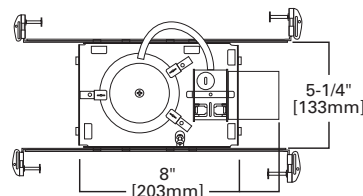

ORDERING INFORMATION: ORDER HOUSING AND TRIMS SEPARATELY^Δ

SAMPLE NUMBER: H1499TCP - 1493W