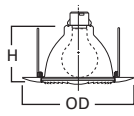

HOUSING / LAMP:
H27RT: 60W A19

DIMENSIONS: Height: 4" [101mm]; OD: 8" [203mm]