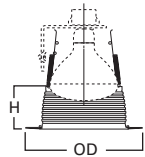

HOUSING / LAMP:
ET700: 120W R40, 120W PAR38

DIMENSIONS: Height: 2-5/8" [67mm]; Wide OD: 8" [203mm]; Narrow OD: 7-1/4" [184mm]