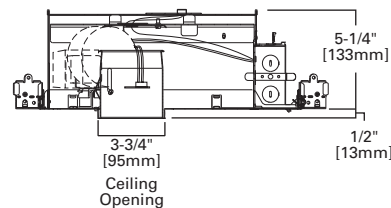

ORDERING INFORMATION: ORDER HOUSING AND TRIMS SEPARATELY⁴

SAMPLE NUMBER: H36LVICAT - 3003WHWB