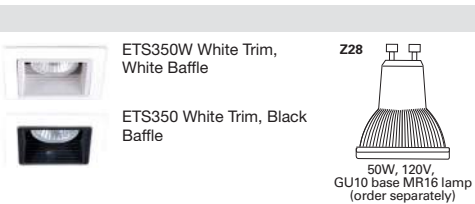

Specifications and dimensions subject to change without notice. Consult your Cooper Lighting Representative or visit www.cooperlighting.com for available options, accessories and ordering information.