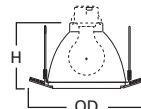

HOUSING / LAMP:
ET2700: 60W A19
ET2700R: 60W A19

DIMENSIONS: Height: 4-1/4" [108mm]; OD: 8" [203mm]