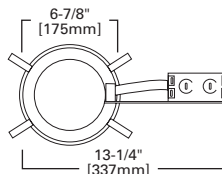

ORDERING INFORMATION: ORDER HOUSING AND TRIMS SEPARATELY^Δ

SAMPLE NUMBER: E1700RAT - ERT707WHT