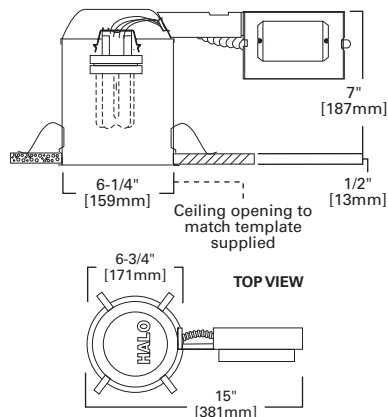

FEATURES

- AIR-TITE™
- Remodel springs accommodate 1/2" and 5/8" ceiling material
- Slide-N-Side™ wire traps
- Die-formed housing
- Compact fluorescent with thermally protected electronic ballast
- Electronic ballast 120V, 60 Hz, NPF

Compliances may not apply to all product configurations. Please consult the product spec sheet for compliance details.

COMPLIANCES: UL/cUL Listed - Wet Location, UL/cUL Listed - Damp Location, UL/cUL Listed 1598 Luminaire, UL/cUL Listed for Insulation Contact, IECC Compliant, California Title 24, AIR-TITE™ Certified ASTM E283

6-INCH COMPACT FLUORESCENT REMODEL ICAT

H270RICAT

ORDERING INFORMATION: ORDER HOUSING AND TRIMS SEPARATELY^A

SAMPLE NUMBER: H270RICAT - 406WWB

Housing	Trims	Accessories
H270RICAT=6" Aperture, Remodel, IC AIR-TITE™, Compact Fluorescent, 13W CFL	Baffles 406 Baffle, 13W DTT or 13W TTT, OD: 7-3/4" [197mm] 406BA=Black Baffle with Specular Clear Reflector and Torsion Springs 406WB=White Baffle with Specular Clear Reflector and Torsion Springs 406WWB=White Baffle with White Reflector and Torsion Springs ERT772 Baffle with Reflector, 13W DTT or 13W TTT, OD: 7-3/4" [197mm] ERT772TS=Gloss White Trim Ring with Black Baffle and Torsion Springs ERT772WHTTS=Gloss White Trim Ring with Gloss White Baffle and Reflector and Torsion Springs Lenses and Diffusers 270 Albalite Lens with Reflector, 13W DTT or 13W TTT, OD: 8" [203mm] 270PS=White Trim with Frosted Albalite Glass Lens, Wet Location Listed 271 Drop Opal Lens, 13W DTT or 13W TTT, OD: 7-1/8" [181mm] 271PS=White Trim with Drop Opal Glass Lens, Wet Location Listed 272 Dome Lens with Reflector, 13W DTT or 13W TTT, OD: 7-3/4" [197mm] 272PS=White Trim with Frosted Glass Dome, Wet Location Listed 370W Regressed Albalite Lens with Baffle, 13W DTT or 13W TTT, OD: 7-3/4" [197mm] 370W=Regressed Albalite Glass Lens with White Baffle 70 Albalite Lens, 13W DTT or 13W TTT, OD: 8" [203mm] 70P=White Trim with Frosted Albalite Glass Lens 70PS=White Trim with Frosted Albalite Glass Lens, Wet Location Listed 73 Fresnel Lens, 13W DTT or 13W TTT, OD: 8" [203mm] 73P=White Trim with Fresnel Glass Lens 73PS=White Trim with Fresnel Glass Lens, Wet Location Listed 75 Diffuser, 13W DTT or 13W TTT, OD: 7-3/4" [197mm] 75=All Glass Diffuser ERT724 Drop Opal Glass Lens Showerlight, 13W DTT or 13W TTT, OD: 8" [203mm] ERT724=Gloss White Trim with Drop Opal Glass Lens, Wet Location Listed Reflectors 470 Specular Reflector, 13W DTT or 13W TTT, OD: 7-1/8" [181mm] 470CG=White Trim with Champagne Gold Reflector 470H=White Trim with Haze Reflector 470RG=White Trim with Residential Gold Reflector 470SC=White Trim with Specular Clear Reflector ERT770 Reflector, 13W DTT or 13W TTT, OD: 7-1/4" [184mm] ERT770MTS=Gloss White Trim Ring, Matte (Haze) Reflector ERT770TS=Gloss White Trim Ring, Specular Clear Reflector ERT771 Reflector, 13W DTT or 13W TTT, OD: 7-1/4" [184mm] ERT771TS=Gloss White Trim Ring and Reflector Wall Wash 424 Wall Wash / Reflector Downlight, 13W DTT or 13W TTT, OD: 7-1/4" [184mm] 424P=White Trim Ring	Enlarge Trim Rings For use when ceiling opening is cut too large. See accessories section for compatible trims. OT400P=6" I.D. x 9-1/4" O.D., Oversized White Metal Trim Ring (May be used behind standard Halo trims rings.) OT403P=6" I.D. x 8" O.D. Oversized White Plastic Trim Ring

NOTES: ^A Not to be used in direct contact with spray foam insulation. ^Δ UL/cUL Listed for Wet Location with select trims. ^Δ TTT = Triple Twin Tube Compact Fluorescent Lamp. ^Δ DTT = Double Twin Tube Compact Fluorescent Lamp.