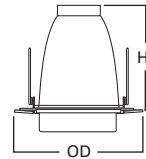

271 Drop Opal Lens

HOUSING / LAMP:
H270ICAT: 13W DTT or 13W TTT
H270RICAT: 13W DTT or 13W TTT
H271ICAT: 18W DTT or 18W TTT
H271RICAT: 18W DTT or 18W TTT
H272ICAT: 26W DTT or 26W TTT
H272RICAT: 26W DTT or 26W TTT
H273ICAT1D: 26W DTT or 26W TTT, 32W TTT
H273RICAT1D: 26W DTT or 26W TTT, 32W TTT

DIMENSIONS: Height: 6-1/2" [165mm]; OD: 8" [203mm]