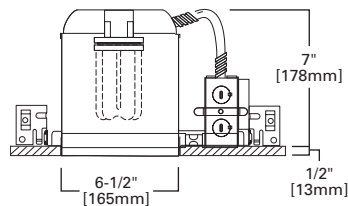

FEATURES

- All-Nail bar hangers
- Bar hangers may be shortened for narrow joist spaces
- NM cable pry-outs and conduit knockouts in junction box
- AIR-TITE™
- Die-formed housing and plaster frame
- Housing may be removed from plaster frame for junction box access
- Compact fluorescent with thermally protected ballast
- Electronic ballast 120V, 60 Hz, NPF

Compliances may not apply to all product configurations. Please consult the product spec sheet for compliance details.

COMPLIANCES: UL/cUL Listed - Wet Location, UL/cUL Listed - Damp Location, UL/cUL Listed 1598 Luminaire, UL/cUL Listed for Feed Through, UL/cUL Listed for Insulation Contact, IECC Compliant, California Title 24, AIR-TITE™ Certified ASTM E283

6-INCH COMPACT FLUORESCENT NEW CONSTRUCTION ICAT

EI2072AT

ORDERING INFORMATION: ORDER HOUSING AND TRIMS SEPARATELY^Δ

SAMPLE NUMBER: EI2072AT - ERT772WHTTS

Housing	Trims	Accessories
EI2072AT=6" Aperture, New Construction, IC AIR-TITE™, Compact Fluorescent, 26W CFL	Baffles ERT772 Baffle with Reflector, 26W DTT or 26W TTT 4-pin Compact Fluorescent lamp, OD: 7-3/4" [197mm] ERT772TS=Gloss White Trim Ring with Black Baffle and Torsion Springs ERT772WHTTS=Gloss White Trim Ring with Gloss White Baffle and Reflector and Torsion Springs Lenses and Diffusers ERT724 Drop Opal Glass Lens Showerlight, 26W DTT or 26W TTT 4-pin Compact Fluorescent lamp, OD: 8" [203mm] ERT724=Gloss White Trim with Drop Opal Glass Lens, Wet Location Listed Reflectors ERT770 Reflector, 26W DTT or 26W TTT 4-pin Compact Fluorescent lamp, OD: 7-1/4" [184mm] ERT770MTS=Gloss White Trim Ring, Matte (Haze) Reflector ERT770TS=Gloss White Trim Ring, Specular Clear Reflector ERT771 Reflector, 26W DTT or 26W TTT 4-pin Compact Fluorescent lamp, OD: 7-1/4" [184mm] ERT771TS=Gloss White Trim Ring and Reflector	Oversize Trim Rings For use when ceiling opening is cut too large. See accessories section for compatible trims. OT400P=6" I.D. x 9-1/4" O.D., Oversized White Metal Trim Ring (May be used behind standard Halo trims rings.)

NOTES: Δ Not to be used in direct contact with spray foam insulation. Δ UL/cUL Listed for Wet Location with select trims.