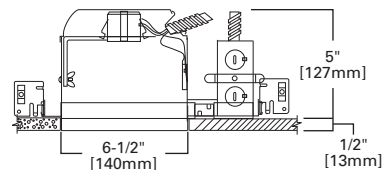

ORDERING INFORMATION: ORDER HOUSING AND TRIMS SEPARATELY^A

SAMPLE NUMBER: ET2700 - ERT707WHT

Housing	Trims
ET2700=6" Aperture, Shallow Ceiling, New Construction, Non-IC, 120V Line Voltage	Adjustables ERT704 Eyeball, 65W BR30, 75W R30, 75W PAR30, 75W PAR30L, OD: 8" [203mm] ERT704=High Gloss Appliance White Trim with White Eyeball Baffles ERT707 Metal Baffle, 65W BR30, 75W R30, 75W PAR30, 75W PAR30L, OD: 7-1/4" [184mm] ERT707=High Gloss Appliance White Trim with Black Baffle ERT707WHT=High Gloss Appliance White Trim with White Baffle ERT714 Plastic Baffle, 75W R30, 75W PAR30, 85W BR30, OD: 8" [203mm] ERT714=High Gloss Appliance White Trim with Black Baffle ERT714WHT=High Gloss Appliance White Trim with White Baffle ERT716 Shallow Metal Baffle, 40W A19, 65W BR30, 75W PAR30, 75W PAR30L, OD: 8" [203mm] ERT716WHT=High Gloss Appliance White Trim with White Baffle Open ERT706 Open, 65W BR30, 75W R30, 75W PAR30, 75W PAR30L, OD: 8" [203mm] ERT706=High Gloss Appliance White Trim ERT708 Large Aperture Open, 120W BR40, 150W R40, OD: 8" [203mm] ERT708=High Gloss Appliance White Trim Reflectors ERT710 Specular Reflector, 75W PAR30, 75W PAR30L, 85W BR30, 100W R30, OD: 7-1/4" [184mm] ERT710=High Gloss Appliance White Trim with Clear Specular Reflector ERT710G=High Gloss Appliance White Trim with Gold Reflector Showerlight ERT701 Albalite Glass Lens Showerlight, 60W A19, OD: 8" [203mm] ERT701=High Gloss Appliance White Trim with Albalite Lens ERT702 Drop Opal Plastic Lens Showerlight, 60W A19, OD: 8" [203mm] ERT702=High Gloss Appliance White Trim with Drop Opal Glass Lens ERT703 Fresnel Glass Lens Showerlight, 60W A19, OD: 8" [203mm] ERT703=High Gloss Appliance White Trim with Fresnel Glass Lens

NOTES: Δ UL/cUL Listed for Wet Location with select trims.