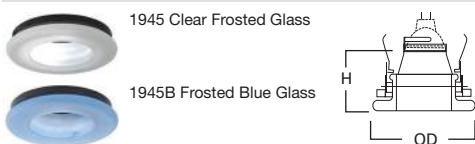

1945 Low Voltage Metropolitan Ice Lite

1945 Clear Frosted Glass

1945B Frosted Blue Glass

HOUSING / LAMP:

H1499ICAT: 42W 12V MR16
H1499RTAT: 50W 12V MR16
H1499TAT: 50W 12V MR16
H1499TCP: 50W 12V MR16

DIMENSIONS: Height: 3-1/8" [79mm]; OD: 5-1/16" [135mm]