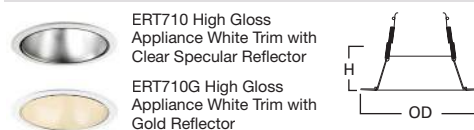

ERT710 Specular Reflector

HOUSING / LAMP:

H724ICAT / H724ICATL: 13W GU24 CFL Spiral (CF13/GU24), 15W
GU24 CFL R30 Reflector (CF15/27/R30/GU24)
H724RICAT / H724RICATL: 13W GU24 CFL Spiral (CF13/GU24),
15W GU24 CFL R30 Reflector (CF15/27/R30/GU24)

DIMENSIONS: Height: 2-7/8" [73mm]; OD: 7-1/4" [184mm]