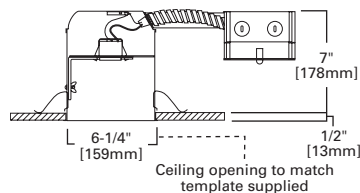

FEATURES

- Quick Connect wiring connectors included in junction box
- AIR-TITE™
- Thermally protected
- Die-formed housing
- Remodel springs accommodate 1/2" and 5/8" ceiling material
- NM cable pry-outs and conduit knockouts in junction box

Compliances may not apply to all product configurations. Please consult the product spec sheet for compliance details.

COMPLIANCES: UL/cUL Listed - Wet Location, UL/cUL Listed - Damp Location, UL/cUL Listed 1598 Luminaire, UL/cUL Listed for Insulation Contact, AIR-TITE™ Certified ASTM E283

6-INCH INCANDESCENT REMODEL ICAT

E1700RAT