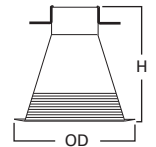

ERT513 Metal Baffle

ERT513WHT Gloss White Trim with White Metal Baffle

ERT513 Gloss White Trim with Black Metal Baffle

ERT513WHTTS Gloss White Trim with White Metal Baffle and Torsion Springs

ERT513TS High Gloss White Trim with Black Metal Baffle and Torsion Springs

HOUSING / LAMP:

H570ICAT: 13W DTT or 13W TTT
H570RICAT: 13W DTT or 13W TTT
H571ICAT: 18W DTT or 18W TTT
H571RICAT: 18W DTT or 18W TTT
H572ICAT: 26W DTT or 26W TTT
H572RICAT: 26W DTT or 26W TTT
H573ICAT1D: 26W DTT or 26W TTT
H573RICAT1D: 26W DTT or 26W TTT

DIMENSIONS: Height: 6-1/4" [159mm]; OD: 6-1/2" [165mm]