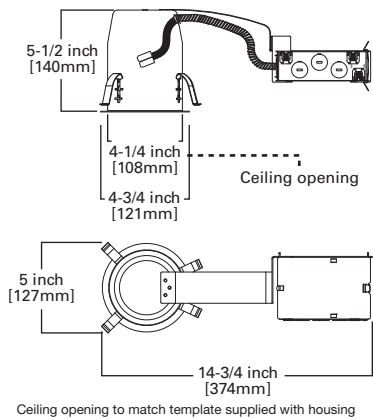

FEATURES

- Slide-N-Side™ wire traps
- Quick Connect wiring connectors included in junction box
- AIR-TITE™ per ASTM E283
- Die-formed housing
- Remodel springs accommodate 1/2" and 5/8" ceiling material
- Compatible with Halo RL460 Series LED modules

Compliances may not apply to all product configurations. Please consult the product spec sheet for compliance details.

COMPLIANCES: UL/cUL Listed - Wet Location, UL/cUL Listed - Damp Location, UL/cUL Listed 1598 Luminaire, UL/cUL Listed for Insulation Contact, ENERGY STAR Qualified, CA T24 & IECC (see specifications), AIR-TITE™ Certified ASTM E283, Washington State Energy Code, NY ECCC Compliant, IC Rated