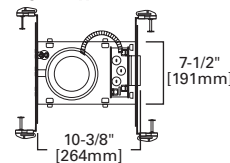

TOP VIEW

ORDERING INFORMATION: ORDER HOUSING AND TRIMS SEPARATELY^A

SAMPLE NUMBER: H570ICAT - 5016W

Housing	Trims	Accessories
H570ICAT=5" Aperture, New Construction, IC AIR-TITE™, 13W Compact Fluorescent	Baffles 5016 Coilex® Baffle with Reflector and Torsion Springs, 13W DTT or 13W TTT, OD: 6-3/8" [162mm] 5016P=White Trim with Black Baffle 5016W=White Trim with White Baffle ERT513 Metal Baffle, 13W DTT or 13W TTT, OD: 6-1/2" [165mm] ERT513=Gloss White Trim with Black Metal Baffle ERT513TS=Gloss White Trim with Black Metal Baffle and Torsion Springs ERT513WHT=Gloss White Trim with White Metal Baffle ERT513WHHTS=Gloss White Trim with White Metal Baffle and Torsion Springs Lenses and Diffusers 5054 Dome Lens Showerlight, 13W DTT or 13W TTT, OD: 6-3/8" [162mm] 5054PS=White Trim Rings Frost Glass Dome Lens Showerlight 5054SNS=Satin Nickel Trim Rings Frost Glass Dome Lens Showerlight 5054TBZS=Tuscan Bronze Trim Rings Frost Glass Dome Lens Showerlight ERT552 Fresnel Lens Showerlight, 13W DTT or 13W TTT, OD: 6-1/2" [165mm] ERT552=White Trim with Fresnel Glass Lens Reflectors 5021 Full Reflector, 13W DTT or 13W TTT, OD: 6-3/8" [162mm] 5021H=White Trim with Haze Reflector 5021RG=White Trim with Residential Gold Reflector 5021SC=White Trim with Specular Clear Reflector 5021SN=Satin Nickel Trim with Satin Nickel Reflector 5021TBZ=Tuscan Bronze Trim with Tuscan Bronze Reflector Showerlight 5051 Frosted Lens Showerlight, 13W DTT or 13W TTT, OD: 6-7/16" [164mm] 5051PS=White Trim with Frost Glass Lens Wall Wash 5030 Wall Wash with Baffle, 13W DTT or 13W TTT, OD: 6-1/4" [159mm] 5030P=White Trim and Eyelid with Black Baffle 5030W=White Trim and Eyelid with White Baffle	Oversized Trim Ring OT500P=Oversize Trim Ring for "Straight Precision" Sided Halo H5 50xx Family Trims

NOTES: ^A Not to be used in direct contact with spray foam insulation. ^Δ UL/cUL Listed for Wet Location with select trims. ^Δ TTT = Triple Twin Tube Compact Fluorescent Lamp. ^Δ DTT = Double Twin Tube Compact Fluorescent Lamp.

Specifications and dimensions subject to change without notice. Consult your Cooper Lighting Representative or visit www.cooperlighting.com for available options, accessories and ordering information.