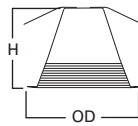

DIMENSIONS: Height: 2-3/4" [70mm]; OD: 8" [203mm]

ERT713 Metal Baffle

ERT713 High Gloss Appliance White Trim with Black Baffle

ERT713WHT High Gloss Appliance White Trim with White Baffle

HOUSING / LAMP:

H724ICAT / H724ICATL: 13W GU24 CFL Spiral (CF13/GU24), 15W GU24 CFL R30 Reflector (CF15/27/R30/GU24)
H724RICAT / H724RICATL: 13W GU24 CFL Spiral (CF13/GU24), 15W GU24 CFL R30 Reflector (CF15/27/R30/GU24)