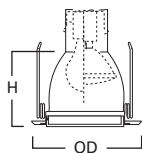

ERT551 Frosted Glass Lens Showerlight

ERT551 High Gloss Appliance White Trim with Frosted Glass Lens

HOUSING / LAMP:

EI500AT: 35W PAR30L
EI500RAT: 35W PAR30L
ET500: 60W A19, 50W PAR30, 50W PAR30L, 65W BR30
ET500R: 60W A19, 50W PAR30, 50W PAR30L, 65W BR30

DIMENSIONS: Height: 5-1/2" [140mm]; OD: 6-1/2" [165mm]