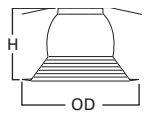

HOUSING / LAMP:

EI700: 40W A19, 65W BR30, 75W PAR30, 75W PAR30L
EI700AT: 40W A19, 65W BR30, 75W PAR30, 75W PAR30L
EI700ATNB: 40W A19, 65W BR30, 75W PAR30, 75W PAR30L
EI700NB: 40W A19, 65W BR30, 75W PAR30, 75W PAR30L
EI700R: 40W A19, 65W BR30, 75W PAR30, 75W PAR30L
EI700RAT: 40W A19, 65W BR30, 75W PAR30, 75W PAR30L

DIMENSIONS: Height: 4-1/4" [108mm]; OD: 8" [203mm]