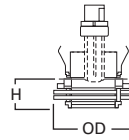

HOUSING / LAMP:
H470ICAT: 13W TTT
H470RICAT: 13W TTT

DIMENSIONS: Height: 1-5/8" (41mm); OD: 5-5/8" (143mm)