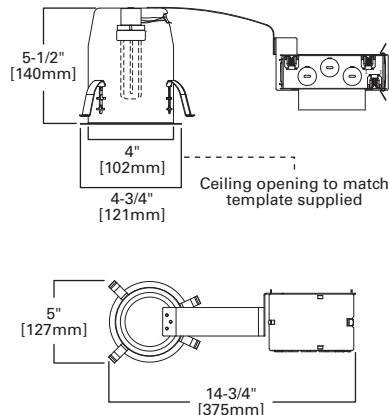

4-INCH COMPACT FLUORESCENT REMODEL ICAT

FEATURES

- Slide-N-Side™ wire traps
- AIR-TITE™
- Remodel springs accommodate 1/2" and 5/8" ceiling material
- Die-formed housing
- Compact fluorescent with thermally protected electronic ballast
- Electronic ballast 120V, 60 Hz, NPF

Compliances may not apply to all product configurations. Please consult the product spec sheet for compliance details.

COMPLIANCES: UL/cUL Listed - Wet Location, UL/cUL Listed - Damp Location, UL/cUL Listed 1598 Luminaire, UL/cUL Listed for Insulation Contact, IECC Compliant, California Title 24, AIR-TITE™ Certified ASTM E283

H471RICAT

ORDERING INFORMATION: ORDER HOUSING AND TRIMS SEPARATELY^A

SAMPLE NUMBER: H471RICAT - 953W

Housing	Trims
H471RICAT=4" Aperture, Remodel, IC AIR-TITE™, Compact Fluorescent, 18W CFL	Baffles 953 Metal Baffle, 18W TTT, OD: 5-1/16" [129mm] 953P=White Trim with Black Baffle 953SN=Satin Nickel Trim with Satin Nickel Baffle 953TBZ=Tuscan Bronze Trim with Tuscan Bronze Baffle 953W=White Trim with White Baffle Decorative 945 Metropolitan Ice Lite, 18W TTT, OD: 5-1/16" [129mm] 945=Frosted Glass 945BLUE=Frosted Blue Glass Reflectors 999 Reflector, 18W TTT, OD: 5-1/16" [129mm] 999=White Trim with Specular Clear Reflector 999H=White Trim with Haze Reflector 999MB=White Trim with Specular Black Reflector 999RG=White Trim with Residential Gold Reflector 999SN=Satin Nickel Trim with Satin Nickel Reflector 999TBZ=Tuscan Bronze Trim with Tuscan Bronze Reflector 999W=White Trim with White Reflector Showerlight 952 Frosted Dome Lens Showerlight, 18W TTT, OD: 5-1/16" [129mm] 952PS=White Trim Ring, Frost Dome Glass Lens Showerlight

NOTES: ^A Not to be used in direct contact with spray foam insulation. ^Δ UL/cUL Listed for Wet Location with select trims. ^Δ TTT = Triple Twin Tube Compact Fluorescent Lamp.