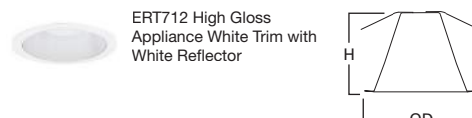

ERT712 White Reflector

HOUSING / LAMP:

H724ICAT / H724ICATL: 13W GU24 CFL Spiral (CF13/GU24),
15W GU24 CFL R30 Reflector (CF15/27/R30/GU24)
H724RICAT / H724RICATL: 13W GU24 CFL Spiral (CF13/GU24),
15W GU24 CFL R30 Reflector (CF15/27/R30/GU24)

DIMENSIONS: Height: 5-3/8" [136mm]; OD: 7-1/4" [184mm]