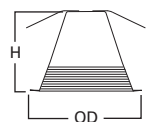

ERT713LTS

HOUSING / LAMP:

EI700U: 40W A19, 75W PAR30, 75W PAR30L, 85W BR30, 120W BR40
EI700UAT: 40W A19, 75W PAR30, 75W PAR30L, 85W BR30, 120W BR40

DIMENSIONS: Height: 5-3/8" [136mm]; OD: 7-1/4" [184mm]