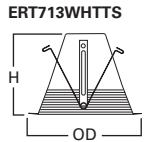

HOUSING / LAMP:
ET700: 75W PAR30L, 85W BR30, 100W R30, 100W A19, 120W BR40
ET700R: 65W BR30, 75W PAR30L

DIMENSIONS: Height: 5-3/8" [136mm]; OD: 7-1/4" [184mm]