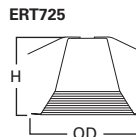

ERT725 Black Metal Baffle/Splay

ERT725 High Gloss
Appliance White Trim with
Black Baffle

ERT725TS High Gloss
White Trim with Black
Baffle Torsion Spring
Construction

HOUSING / LAMP:
ET700: 50W PAR30L, 85W BR30,
90W A19, 100W R30,
ET700R: 50W PAR30L, 85W BR30,
90W A19, 100W R30,

DIMENSIONS: Height: 5-3/8" [136mm];
OD: 7-1/4" [184mm]