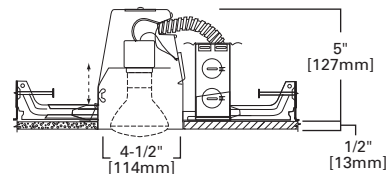

ORDERING INFORMATION: ORDER HOUSING AND TRIMS SEPARATELY^Δ

SAMPLE NUMBER: ET400ATSB - ERT401WHT

Housing	Trims	Lenses and Diffusers	Reflectors
ET400ATSB=4" Aperture, New Construction, Non-IC, AIR-TITE™, 120V Line Voltage, Adjustable Socket Bracket	Adjustables ERT402 Eyeball - 30° Tilt, 40W R16, 60W PAR16, OD: 5" [127mm] ERT402=High Gloss Appliance White Trim Ring with White Eyeball Baffles ERT401 Plastic Step Baffle, 40W R16, 50W PAR20, 50W R20, OD: 5" [127mm] ERT401=High Gloss Appliance White Trim Ring with Black Baffle ERT401WHT=High Gloss Appliance White Trim Ring with White Baffle ERT410 Metal Baffle, 40W R16, 50W PAR20, 50W R20, OD: 5-1/16" [129mm] ERT410=Black Metal Baffle, Gloss White Trim Ring ERT410WHT=High Gloss Appliance White Metal Baffle, Gloss White Trim Ring	ERT455 Prismatic Glass Lens Showerlight, 40W A19, 50W PAR20, 50W R20, OD: 5-1/16" [129mm] ERT455=Showerlight, High Gloss Appliance White Trim Ring	ERT403 Clear Specular Reflector, 50W R20, 40W R16, 40W A19, OD: 5" [127mm] ERT403=High Gloss Appliance White Trim with Clear Specular Reflector

NOTES: Δ UL/cUL Listed for Wet Location with select trims.