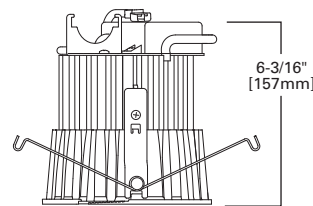

**ML7098XXICAT120D
900 SERIES LED
MODULE**