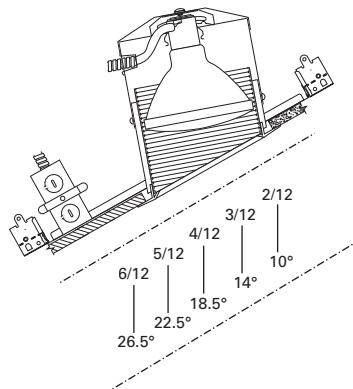

PITCH TO DEGREE CONVERSION

Specifications and dimensions subject to change without notice. Consult your Cooper Lighting Representative or visit www.cooperlighting.com for available options, accessories and ordering information.