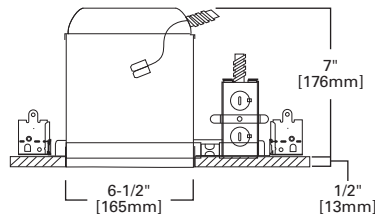

FEATURES

- Got Nail!™ bar hangers
- Pass-N-Thru™ tool-less shortening of bar hangers
- Slide-N-Side™ wire traps
- Quick Connect wiring connectors included in junction box
- AIR-TITE™
- Die-formed housing and plaster frame
- Housing may be removed from plaster frame for junction box access
- Compatible with Halo 600 Series and 900 Series LED modules
- Rated for 15W maximum

Compliances may not apply to all product configurations. Please consult the product spec sheet for compliance details.

COMPLIANCES: UL/cUL Listed - Wet Location, UL/cUL Listed - Damp Location, UL/cUL Listed 1598 Luminaire, UL/cUL Listed for Feed Through, ENERGY STAR Qualified, CA T24 & IECC (see specifications), AIR-TITE™ Certified ASTM E283

See Spec Sheet for Compliant Models

6-INCH LED NEW CONSTRUCTION NON - IC

TOP VIEW