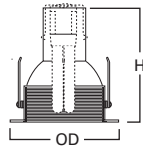

5016 Coilex® Baffle with Reflector

5016W White Trim with White Baffle

5016P White Trim with Black Baffle

HOUSING / LAMP:

H570ICAT: 13W DTT or 13W TTT
H570RICAT: 13W DTT or 13W TTT
H571ICAT: 18W DTT or 18W TTT
H571RICAT: 18W DTT or 18W TTT
H572ICAT: 26W DTT or 26W TTT
H572RICAT: 26W DTT or 26W TTT
H573ICAT1D: 26W DTT or 26W TTT
H573RICAT1D: 26W DTT or 26W TTT

DIMENSIONS: Height: 6-3/4" [171mm]; OD: 6-3/8" [162mm]

5021 Full Reflector