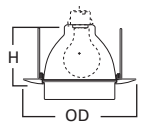

171 Drop Opal Lens with Reflector

171P White Trim with Drop Opal Glass Lens

171PS White Trim with Drop Opal Glass Lens, Wet Location, AIR-TITE™