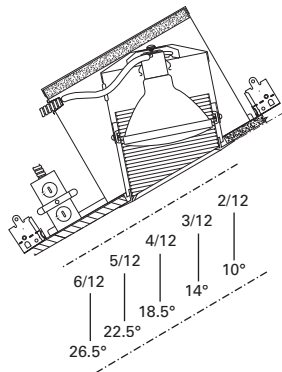

PITCH TO DEGREE CONVERSION

Specifications and dimensions subject to change without notice. Consult your Cooper Lighting Representative or visit www.cooperlighting.com for available options, accessories and ordering information.