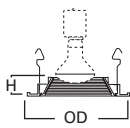

HOUSING / LAMP:

EI400ATSB: 35W PAR20, 30W R20
ET400RATSB: 40W R16, 50W PAR20, 50W R20
ET400ATSB: 40W R16, 50W PAR20, 50W R20

DIMENSIONS: Height: 1-1/8" [28mm]; OD: 5" [127mm]