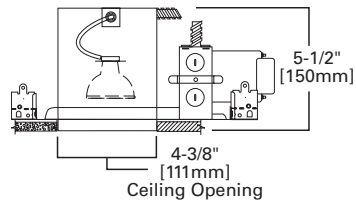

FEATURES

- Got Nail!™ bar hangers
- Pass-N-Thru™ tool-less shortening of bar hangers
- Quick Connect wiring connectors included in junction box
- Slide-N-Side™ wire traps
- Thermally protected
- Die-formed housing and plaster frame
- Housing may be removed from plaster frame for junction box access
- Integral 120V/277V transformer steps line voltage down to lamp voltage

Compliances may not apply to all product configurations. Please consult the product spec sheet for compliance details.

COMPLIANCES: UL/cUL Listed - Damp Location, UL/cUL Listed 1598 Luminaire, UL/cUL Listed for Feed Through, IP Rated

4-INCH INCANDESCENT LOW VOLTAGE NEW CONSTRUCTION NON - IC

H1499T75