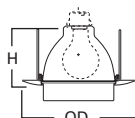

HOUSING / LAMP:
H7ICAT: 40W A19
H7ICT: 40W A19
H7RICAT: 40W A19
H7RICT: 40W A19

DIMENSIONS: Height: 4" [102mm]; OD: 8" [203mm]