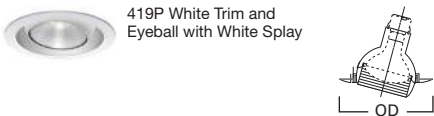

419P Regressed Eyeball with Splay 25° Tilt

419P White Trim and Eyeball with White Splay

HOUSING / LAMP:
H7RT: 75W PAR30
H7T: 75W PAR30
H7TNB: 75W PAR30
H7TCP: 75W PAR30

DIMENSIONS: OD: 7-1/4" [184mm]