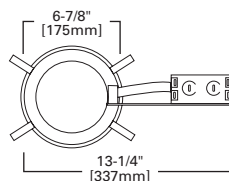

ORDERING INFORMATION: ORDER HOUSING AND TRIMS SEPARATELY^A

SAMPLE NUMBER: E1700R - ERT707WHT