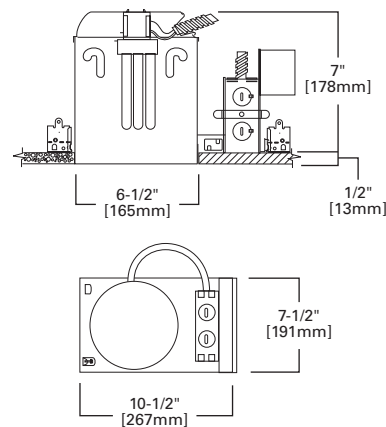

ORDERING INFORMATION: ORDER HOUSING AND TRIMS SEPARATELY⁴

SAMPLE NUMBER: H287E - 406WWB

Housing	Trims	Accessories
H287E=6" Aperture, New Construction, Non-IC, Compact Fluorescent, 26W CFL H287EL=6" Aperture, New Construction, Non-IC, Compact Fluorescent, 26W CFL (lamp included)	Baffles 406 Baffle, 26W TTT/26W DTT, OD: 7-3/4" [197mm] 406BA=Black Baffle with Clear Specular Reflector and Torsion Springs 406WB=White Baffle with Specular Clear Reflector and Torsion Springs 406WWB=White Baffle with White Reflector and Torsion Springs Lenses and Diffusers 270 Albalite Lens with Reflectors, 26W TTT/26W DTT, OD: 8" [203mm] 270PS=White Trim with Frosted Albalite Glass Lens, Wet Location Listed 271 Drop Opal Lens, 26W TTT/26W DTT, OD: 7-1/8" [181mm] 271PS=White Trim with Drop Opal Glass Lens, Wet Location Listed 272 Dome Lens with Reflector, 26W TTT/26W DTT, OD: 7-3/4" [197mm] 272PS=White Trim with Frosted Glass Dome, Wet Location Listed 425 Wall Wash with Coilex® Baffle and Scoop Reflector, 26W TTT/26W DTT, OD: 7-1/4" [184mm] 425P=White Trim with Black Baffle 425W=White Trim with White Baffle 70 Albalite Lens, 26W TTT/26W DTT, OD: 8" [203mm] 70P=White Trim with Frosted Albalite Glass Lens 70PS=White Trim with Frosted Albalite Glass Lens, Wet Location Listed 71 Drop Opal Lens, 26W TTT/26W DTT, OD: 8" [203mm] 71P=White Trim with Drop Opal Glass Lens 71PS=White Trim with Drop Opal Glass Lens, Wet Location Listed 73 Fresnel Lens, 26W TTT/26W DTT, OD: 8" [203mm] 73P=White Trim with Fresnel Glass Lens 73PS=White Trim with Fresnel Glass Glass Lens, Wet Location Listed 75 Diffuser, 26W TTT/26W DTT, OD: 7-3/4" [197mm] 75=All Glass Diffuser Reflectors 406 Specular Reflector, 26W TTT/26W DTT, OD: 7-3/4" [197mm] 406RG=White Trim with Gold Reflector 406SC=White Trim with Specular Clear Reflector Wall Wash 424 Wall Wash / Reflector Downlight, 26W TTT/26W DTT, OD: 7-1/4" [184mm] 424P=White Trim Ring	Designer Trim Rings Compatible with 406 (SC and RG only) 424, 425 TRM6C=Chrome TRM6MB=Black Metal TRM6P=White Metal TRM6SN=Satin Nickel TRM6TBZ=Tuscan Bronze TRM7MB=Black Plastic Oversize Trim Rings For use when ceiling opening is cut too large. See accessories section for compatible trims. OT400P=6" I.D. x 9-1/4" O.D., Oversized White Metal Trim Ring (May be used behind standard Halo trims rings.) OT403P=6" I.D. x 8" O.D. Oversized White Plastic Trim Ring

NOTES: Δ UL/cUL Listed for Wet Location with select trims. Δ TTT = Triple Twin Tube Compact Fluorescent Lamp. Δ DTT = Double Twin Tube Compact Fluorescent Lamp.

Housing	Wattage	Voltage	CFL Lamp Type (lamp by others)	Generic Lamp Designation	Socket	Ballast	Lamp
H287E	26W	347V	TTT (Triple Tube) DTT (Quad Tube)	CFTR26W/GX24q CFQ26W/G24q	G24q-3/GX24q-3 (4-pin)	Electronic	Not included
H287EL	26W	347V	TTT (Triple Tube) DTT (Quad Tube)	CFTR26W/GX24q CFQ26W/G24q	G24q-3/GX24q-3 (4-pin)	Electronic	Included