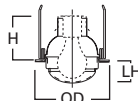

5054PS White Trim Ring, Frost Dome Glass Lens Showerlight

5054SNS Satin Nickel Trim Ring, Frost Dome Glass Lens Showerlight

HOUSING / LAMP:

H25ICAT: 40W A19, 50W PAR30
H5ICAT: 40W A19, 50W PAR30
H5RICAT: 40W A19, 50W PAR30

DIMENSIONS: Height: 4-1/2" [114mm];
Lens Height: 1-3/4" [45mm];
OD: 6-3/8" [162mm]