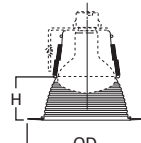

HOUSING / LAMP:
ET2700: 65W BR30, 75W R30, 75W PAR30, 75W PAR30L
ET2700R: 65W BR30, 75W R30, 75W PAR30, 75W PAR30L

DIMENSIONS: Height: 2-7/8" [73mm]; Wide OD: 8" [203mm]; Narrow OD: 7-1/4" [184mm], Two Trim Rings, Narrow and Wide, Supplied with Trim