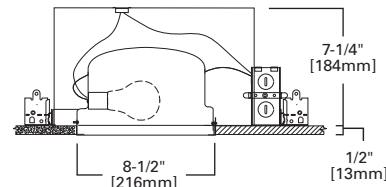

H11C

ORDERING INFORMATION: ORDER HOUSING AND TRIMS SEPARATELY^Δ

SAMPLE NUMBER: H11C - 10P

Housing	Trims
H11C=8" Square Aperture, New Construction, IC AIR-TITE™, 120V Line Voltage	Lenses and Diffusers 10 Albalite Lens, 60W A19, OD: 9-3/8" [238mm] Square 10P=White Trim with Albalite Glass Lens 10PS=White Trim with Albalite Glass Lens, Wet Location listed Showerlight 110 Albalite Glass Diffuser Showerlight, 60W A19, OD: 9-3/8" [238mm] Square 110P=White Trim with Frosted Glass Diffuser 113 Fresnel Splay, 60W A19, OD: 9-3/8" [238mm] Square 113P=White Splay Trim with Fresnel Glass Lens 11GP Drop Diffuser, 60W A19, OD: 9-3/8" [238mm] Square 11GP=White Trim with Glass Drop Diffuser 13 Fresnel Lens, 60W A19, OD: 9-3/8" [238mm] Square 13P=White Trim with Fresnel Glass Lens 13PS=White Trim with Fresnel Glass Glass Lens, Wet Location Listed, Showerlight 15 All Glass Diffuser, 60W A19, OD: 9-3/8" [238mm] Square 15=All Glass Frosted Diffuser

NOTES: Δ Not to be used in direct contact with spray foam insulation. Δ UL/cUL Listed for Wet Location with select trims.