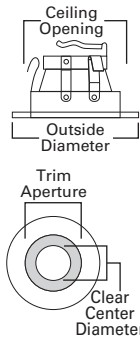

3008 Lensed Showerlight

- 3008FG White with Frosted Glass Perimeter Lens