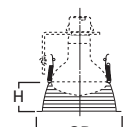

310W White Trim with White Coilex® Baffle

310P White Trim with Black Coilex® Baffle

310SN Satin Nickel Trim with Black Coilex® Baffle

HOUSING / LAMP:

H7RT: 65W BR30, 75W R30, 75W PAR30, 75W PAR30L
H7T: 65W BR30, 75W R30, 75W PAR30
H7TCP: 65W BR30, 75W R30, 75W PAR30

DIMENSIONS: 310W, P, SN, TBZ

H: 3-1/16" [78mm]
OD: 7-1/4" [184mm]
310WG, PG
H: 3-1/16" [78mm]
OD: 8" [203mm]