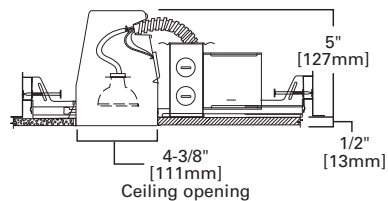

4-INCH INCANDESCENT LOW VOLTAGE NEW CONSTRUCTION NON - IC

FEATURES

- Got Nail!™ bar hangers
- Pass-N-Thru™ tool-less shortening of bar hangers
- Slide-N-Side™ wire traps
- Compliant to Chicago Plenum construction
- Thermally protected
- Die-formed housing and plaster frame
- Housing may be removed from plaster frame for junction box access
- Integral 120V/277V transformer steps line voltage down to lamp voltage

Compliances may not apply to all product configurations. Please consult the product spec sheet for compliance details.

COMPLIANCES: UL/cUL Listed - Damp Location, UL/cUL Listed 1598 Luminaire, UL/cUL Listed for Feed Through, Chicago CCEA

H1499TCP