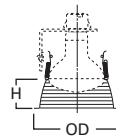

310 Coilex® Baffle

- 310W White Trim with White Coilex® Baffle
- 310P White Trim with Black Coilex® Baffle
- 310SN Satin Nickel Trim with Black Coilex® Baffle
- 310TBZ Tuscan Bronze Trim with Black Coilex® Baffle
- 310WG Wide White Trim Ring with White Coilex® Baffle
- 310PG Wide White Trim Ring with Black Coilex® Baffle