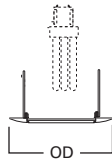

70 Albalite Glass Lens

HOUSING / LAMP:
H270ICAT: 13W DTT or 13W TTT
H270RICAT: 13W DTT or 13W TTT
H271ICAT: 18W DTT or 18W TTT
H271RICAT: 18W DTT or 18W TTT

DIMENSIONS: OD: 8" [203mm]