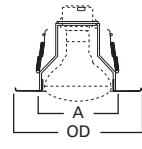

ERT705 Open

ERT705 High Gloss
Appliance White Trim

HOUSING / LAMP:

EI2700: 50W PAR30L, 60W BR30, 75W PAR30
EI2700AT: 50W PAR30L, 60W BR30, 75W PAR30
EI2700R: 60W BR30

DIMENSIONS: Aperture: 3-7/8" [98mm]; OD: 8" [203mm]