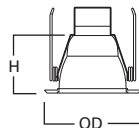

ERT552 Fresnel Glass Lens Showerlight

ERT552 White Trim with
Fresnel Glass Lens

HOUSING / LAMP:

H524ICAT / H524ICATL: 13W GU24 CFL Spiral (CF13/GU24),
15W 2700K GU24 CFL R30 Reflector (CF15/27/R30/GU24)
H524RICAT / H524RICATL: 13W GU24 CFL Spiral (CF13/GU24),
15W 2700K GU24 CFL R30 Reflector (CF15/27/R30/GU24)

DIMENSIONS: Height: 3" [76mm]; OD: 6-1/2" [165mm]

5021 Full Reflector

5021H White Trim with
Haze Reflector

5021SC White Trim with
Clear Specular Reflector

5021RG White Trim with
Residential Gold Reflector

5021SN Satin Nickel Trim
with Satin Nickel Reflector

5021TBZ Tuscan Bronze
Trim with Tuscan Bronze
Reflector

HOUSING / LAMP:

H524ICAT / H524ICATL: 13W GU24 CFL Spiral (CF13/GU24)
H524RICAT / H524RICATL: 13W GU24 CFL Spiral (CF13/GU24)

DIMENSIONS: Height: 5" [127mm]; OD: 6-3/8" [162mm]

ERT521 Reflector

ERT521 High Gloss
Appliance White Trim with
Clear Specular Reflector
Cone

HOUSING / LAMP:

H524ICAT / H524ICATL: 13W GU24 CFL Spiral (CF13/GU24)
H524RICAT / H524RICATL: 13W GU24 CFL Spiral (CF13/GU24)

DIMENSIONS: Height: 5" [127mm]; OD: 6-1/2" [165mm]

5054 Dome Lens Showerlight

5054PS White Trim Ring,
Frost Dome Glass Lens
Showerlight

5054SNS Satin Nickel Trim
Ring, Frost Dome Glass
Lens Showerlight

5054ACS Antique Copper
Trim with Frosted Diffuser

5054TBZ Tuscan Bronze
Trim Ring, Frost Dome
Glass Lens Showerlight

HOUSING / LAMP:

H524ICAT / H524ICATL: 13W GU24 CFL Spiral (CF13/GU24)
H524RICAT / H524RICATL: 13W GU24 CFL Spiral (CF13/GU24)

DIMENSIONS: Height: 4-1/2" [114mm]; Lens Height: 1-3/4"
[45mm]; OD: 6-3/8" [162mm]

ERT550 Frosted Drop Glass Showerlight

ERT550 High Gloss
Appliance White Trim,
Frost Drop Glass Diffuser,
AIR-TITE

HOUSING / LAMP: