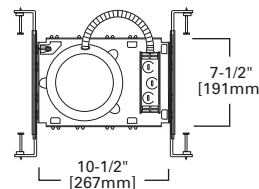

ORDERING INFORMATION: ORDER HOUSING AND TRIMS SEPARATELY^A

SAMPLE NUMBER: E1700 - ERT707WHT