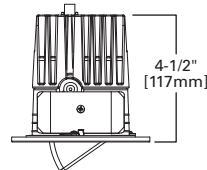

ELG4058, ELSG4058 SERIES H4 LED ADJUSTABLE GIMBALS

ORDERING INFORMATION: ORDER HOUSING AND LIGHT ENGINE SEPARATELY^Δ

SAMPLE NUMBER: H456ICAT120D - ELG405830TBZ

H4 LED Housings	H4 LED Adjustable Gimbal Light Engine - Trim	Color Temperature (Nominal CCT)	Finish (Gimbal and Trim)	Accessories (ordered separately)¹
H455RICAT120D=4" LED Insulated Ceiling AIR-TITE™ Remodel Housing, 120V Driver for Standard Dimming H455RTUNVD010=4" LED Non-IC AIR-TITE™ Remodel Housing, 120V-277V Driver for 0-10V Dimming H455TCPUNVD010=4" Chicago Plenum LED Non-IC AIR-TITE™ Housing, 120V-277V Driver for 0-10V Dimming H455TUNVD010=4" LED Non-IC AIR-TITE™ Housing, 120V-277V Driver for 0-10V Dimming H456ICAT120D=4" LED Insulated Ceiling AIR-TITE™ Housing, 120V Driver for Standard Dimming	ELG4058=4" LED Adjustable Round Gimbal Light Engine, 80 CRI ELSG4058=4" LED Adjustable Square Gimbal Light Engine, 80 CRI	27=2700°K 30=3000°K 35=3500°K 40=4000°K	SN=Satin Nickel TBZ=Tuscan Bronze WH=White	Optional Accessory Reflector Kit For use with ELGxx and ELSGxx Gimbals only. TL412RK=Reflector Kit Includes: 25°, 35°, 50° Reflectors Optional Lens Media Dichroic Color Films L114=Ultraviolet Dichroic L120=Red Dichroic L121=Amber Dichroic L122=Yellow Dichroic L123=Green Dichroic L124=Daylight Blue Dichroic L125=Blue Dichroic L127=Cosmetic (2700°K) Dichroic L130=Yellow Gel Optical Lenses L110=Diffuse Sand Blasted Lens L111=Soft Focus Textured Lens L113=Prismatic Lens L115=Linear Spread Lens

NOTES: Δ Refer to Halo LED Module Specification Sheets for additional information. 1. Trim cover glass may be substituted with optional color or optical lens media.