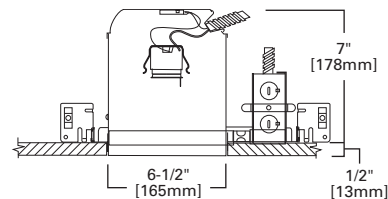

ORDERING INFORMATION: ORDER HOUSING AND TRIMS SEPARATELY^A

SAMPLE NUMBER: EI700ATNB - ERT713WHT

Housing	Trims
EI700ATNB=6" Aperture, New Construction, IC, AIR-TITE™, 120V Line Voltage, No Socket Bracket	Adjustables ERT704 Eyeball, 75W R30, 65W BR30, 75W PAR30L, OD: 8" [203mm] ERT704=High Gloss Appliance White Trim with White Eyeball Baffles ERT705 Open, 65 W BR30, 75W PAR30, 75W PAR30L, OD: 8" [203mm] ERT705=High Gloss Appliance White Trim ERT716 Shallow Metal Baffle, 40W A19, 65W BR30, 75W PAR30, 75W PAR30L, OD: 8" [203mm] ERT716=High Gloss Appliance White Trim with White Baffle Full Cone Metal Baffle ERT713 Black Metal Baffle, 40W A19, 65W BR30, 75W R30, 75W PAR30, 75W PAR30L, 90W BR40, OD: 7-1/4" [184mm] ERT713=High Gloss Appliance White Trim with Black Baffle ERT713TS=High Gloss Appliance White Trim with Black Baffle and Torsion Spring Construction ERT713L Black Metal Baffle, 75W BR40, 65W BR30, 75W PAR30L, OD: 7-1/4" [184mm] ERT713L=High Gloss Appliance White Trim with Black Baffle ERT713LTS=High Gloss Appliance White Trim with Black Baffle and Torsion Spring Construction ERT713WHT White Metal Baffle, 40W A19, 65W BR30, 75W R30, 75W PAR30, 75W PAR30L, 90W BR40, OD: 7-1/4" [184mm] ERT713WHT=High Gloss Appliance White Trim with White Baffle ERT713WHTTS=High Gloss Appliance White Trim with White Baffle and Torsion Spring Construction ERT725 Black Metal Baffle/Splay, 50W PAR30L, 65W BR30, OD: 7-1/4" [184mm] ERT725=High Gloss Appliance White Trim with Black Baffle ERT725TS=High Gloss Appliance White Trim with Black Baffle and Torsion Spring Construction ERT725WHT White Metal Baffle/Splay, 40W A19, 50W PAR30L, 65W BR30, 75W PAR30L, OD: 7-1/4" [184mm] ERT725WHT=High Gloss Appliance White Trim with White Baffle ERT725WHTTS=High Gloss Appliance White Trim with White Baffle and Torsion Spring Construction Regressed Eyeball ERT711 Regressed Eyeball, 65W BR30, 75W R30, OD: 8" [203mm] ERT711=High Gloss Appliance White Trim and Eyeball with Black Baffle Showerlight ERT721 Showerlight with Frosted Glass Lens and Reflector, 40W A19, OD: 8" [203mm] ERT721=High Gloss Appliance White Trim with Frosted Glass Lens ERT723 Showerlight with Fresnel Glass Lens and Reflector, 40W A19, OD: 8" [203mm] ERT723=High Gloss Appliance White Trim with Fresnel Glass Lens White Cone Reflector ERT712 White Reflector, 40W A19, 65W BR30, 75W PAR30, 75W PAR30L, 75W R30, 90W BR40, OD: 7-1/4" [184mm] ERT712=High Gloss Appliance White Trim with White Reflector ERT712TS=High Gloss Appliance White Trim with White Reflector and Torsion Spring Construction

NOTES: ^A Not to be used in direct contact with spray foam insulation. ^Δ UL/cUL Listed for Wet Location with select trims.