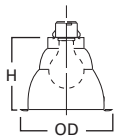

30 Super Trim™ AIR-TITE™ Reflector

- 30HAT White Trim with Haze Reflector
- 30RGAT White Trim with Gold Reflector
- 30CAT White Trim with Clear Specular Reflector

HOUSING / LAMP:
H71CATNB: 60W A19, 65W BR30, 75W R30, 75W PAR30, 75W PAR30L, 65W PAR38, 90W BR40
H71CTNB: 60W A19, 65W BR30, 65W PAR38, 75W PAR30, 75W R30, 75W PAR30L, 90W BR40

DIMENSIONS: Height: 5" [127mm]; OD: 7-1/4" [184mm]

30SBAT Super Trim™ AIR-TITE™ Reflector

- 30SBAT Black Specular Trim and Reflector

HOUSING / LAMP:
H71CATNB: 40W A19, 50W PAR30, 50W PAR38, 65W BR30, 75W PAR30L, 75W R30
H71CTNB: 40W A19, 50W PAR30, 50W PAR38, 65W BR30, 75W PAR30L, 75W R30

DIMENSIONS: Height: 5" [127mm]; OD: 7-1/4" [184mm]

4041 Self Flanged White Reflector

- 4041P White Self Flanged Reflector

HOUSING / LAMP:
H71CATNB: 60W A19
H71CTNB: 60W A19

DIMENSIONS: Height: 5-1/4" [133mm]; OD: 7-1/4" [184mm]

404 Specular Reflector

- 404C White Trim with Clear Specular Reflector
- 404H White Trim with Haze Reflector
- 404SN Satin Nickel Trim with Satin Nickel Reflector
- 404TBZ Tuscan Bronze Trim with Tuscan Bronze Reflector
- 404RG White Trim with Residential Gold Reflector

HOUSING / LAMP:
H71CATNB: 60W A19
H71CTNB: 60W A19

DIMENSIONS: Height: 5" [127mm]; OD: 7-1/4" [184mm]

30 Super Trim™ AIR-TITE™ Baffle

- 30WAT White Trim with White Baffle and White Reflector
- 30WATH White Trim with White Baffle and Clear Reflector
- 30PAT White Trim with Black Baffle and Clear Reflector
- 30SNAT Satin Nickel Trim with Satin Nickel Baffle and Reflector
- 30TBZAT Tuscan Bronze Trim with Tuscan Bronze Baffle and Reflector

HOUSING / LAMP:
H71CATNB: 40W A19, 65W BR30, 75W R30, 75W PAR30, 75W PAR30L, 65W PAR38, 90W BR40
H71CTNB: 40W A19, 65W BR30, 65W PAR38, 75W PAR30, 75W R30, 75W PAR30L, 90W BR40

DIMENSIONS: Height: 5" [127mm]; OD: 7-1/4" [184mm]

78 Eyeball 30° Tilt