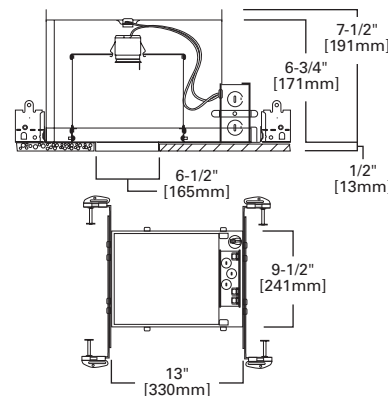

ORDERING INFORMATION: ORDER HOUSING AND TRIMS SEPARATELY^A

SAMPLE NUMBER: H7UICT - 310W

Housing

H7UICT=6" Aperture, New Construction, IC, 120V Line Voltage

Trims

Adjustables

376 Adjustable Gimbal - 30° Tilt, 75W PAR30, OD: 7-1/4" [184mm]
376P=White Trim Ring, Black Baffle
376W=White Trim Ring, White Baffle

378 Adjustable with Splay - 25° Tilt, 75W PAR30, OD: 7-1/4" [184mm]
378=White Trim with Clear Specular Splay
378P=White Trim with White Splay

417 Coilex® Baffle Eyeball - 30° Tilt, 65W BR30, 75W R30, OD: 8" [203mm]
417P=White Trim and Eyeball with Black Coilex® Baffle
417PB=Polished Brass Trim and Eyeball with Black Coilex® Baffle
417W=White Trim and Eyeball with White Coilex® Baffle

419 Regressed Eyeball with Splay - 25° Tilt, 75W PAR30, OD: 7-1/4" [184mm]
419P=White Trim and Eyeball with White Splay

420 Regressed Eyeball - 30° Tilt, 65W BR30, 75W PAR30L, 75W PAR30, OD: 7-1/4" [184mm]
420P=White Trim with White Eyeball and Black Baffle
420PB=Polished Brass Trim with Polished Brass Eyeball and Black Baffle
420W=White Trim with White Eyeball and White Baffle

74 Eyeball - 30° Tilt, 75W PAR30, OD: 8" [203mm]
74P=White Trim and Eyeball

76 Adjustable Gimbal - 30° Tilt screw base lamp, - 50° Tilt side prong lamp, 90W PAR38 (Side Prong lamp recommended), OD: 8" [203mm]
76P=White Trim with Gimbal Ring

77 Adjustable Eyeball - 30° Tilt, 50W PAR20, 75W R20, OD: 8" [203mm]
77P=White Trim with White Eyeball

78 Eyeball - 30° Tilt, 75W PAR30, 75W PAR30L, 85W BR30, 100W R30, OD: 8" [203mm]
78B=Satin Brass Trim with Satin Brass Eyeball
78P=White Trim with White Eyeball
78PAT=White Trim with White Eyeball - AIR-TITE™ Trim
78PB=Polished Brass Trim with Polished Brass Eyeball
78SN=Satin Nickel Trim with Satin Nickel Eyeball
78TBZ=Tuscan Bronze Trim with Tuscan Bronze Eyeball

Baffles

30 Super Trim™ AIR-TITE™ Baffle, 75W PAR30, 75W PAR30L, 75W A19, 85W BR30, 100W R30, 100W PAR38, OD: 7-1/4" [184mm]
30PAT=White Trim with Black Baffle and Clear Reflector
30SNAT=Satin Nickel Trim with Satin Nickel Baffle and Reflector
30TBZAT=Tuscan Bronze Trim with Tuscan Bronze Baffle and Reflector
30WAT=White Trim with White Baffle and White Reflector
30WATH=White Trim with White Baffle and Clear Reflector

310 Coilex® Baffle, 65W BR30, 75W R30, 75W PAR30, 75W PAR30L, 90W PAR38, 90W BR40, 100W R40, 310W, P, SN, TBZ - OD: 7-1/4" [184mm], 310WG, PG - OD: 8" [203mm]
310P=White Trim with Black Coilex® Baffle
310PG=Wide White Trim Ring with Black Coilex® Baffle
310SN=Satin Nickel Trim with Black Coilex® Baffle
310TBZ=Tuscan Bronze Trim with Black Coilex® Baffle
310W=White Trim with White Coilex® Baffle
310WG=Wide White Trim Ring with White Coilex® Baffle

312 Coilex® Baffle, 65W BR30, 75W R30, 75W PAR30L, OD: 7-1/4" [184mm]
312P=White Trim with Black Baffle
312W=White Trim with White Baffle