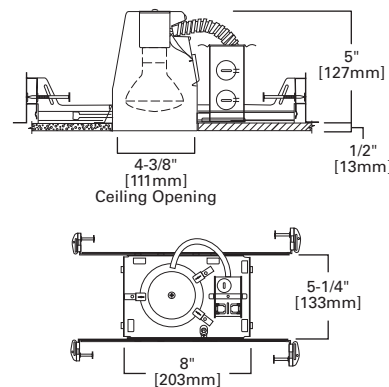

ORDERING INFORMATION: ORDER HOUSING AND TRIMS SEPARATELY^A

SAMPLE NUMBER: H99TAT - 993W