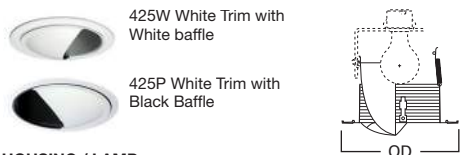

425 Wall Wash with Coilex® Baffle and Scoop

HOUSING / LAMP:
H7UICAT: 50W R30
H7UICT: 50W R30

DIMENSIONS: OD: 7-1/4" [184mm]