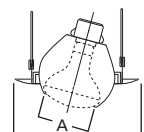

DIMENSIONS: Height: 4-1/4" [108mm]; OD: 8" [203mm]

ERT704 Eyeball

ERT704 High Gloss Appliance White Trim with White Eyeball

HOUSING / LAMP:

EI700: 75W R30, 65W BR30, 75W PAR30L
EI700AT: 75W R30, 65W BR30, 75W PAR30L
EI700ATNB: 75W R30, 65W BR30, 75W PAR30L
EI700NB: 75W R30, 65W BR30, 75W PAR30L
EI700R: 75W R30, 65W BR30, 75W PAR30L
EI700RAT: 75W R30, 65W BR30, 75W PAR30L