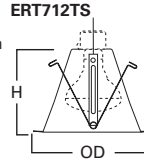

HOUSING / LAMP:
ET700: 85W BR30, 120W BR40, 100W R30, 75W PAR30L, 100W A19
ET700R: 65W BR30, 75W PAR30L

DIMENSIONS: Height: 5-3/8" [136mm]; OD: 7-1/4" [184mm]