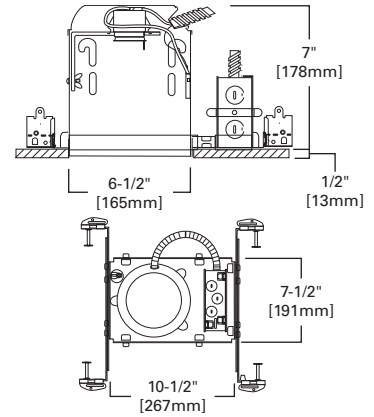

ORDERING INFORMATION: ORDER HOUSING AND TRIMS SEPARATELY^Δ

SAMPLE NUMBER: H7T - 310W

Housing

H7T=6" Aperture, New Construction, Non-IC, 120V Line Voltage

Trims

Adjustables

376 Adjustable Gimbal - 30° Tilt, 75W PAR30, OD: 7-1/4" [184mm]
376P=White Trim Ring, Black Baffle
376W=White Trim Ring, White Baffle

378 Adjustable with Splay - 25° Tilt, 75W PAR30, OD: 7-1/4" [184mm]
378=White Trim with Clear Specular Splay
378P=White Trim with White Splay Trim

417 Coilex® Baffle Eyeball - 30° Tilt, 65W BR30, 75W R30, OD: 8" [203mm]
417P=White Trim and Eyeball with Black Coilex® Baffle
417PB=Polished Brass Trim and Eyeball with Black Coilex® Baffle
417W=White Trim and Eyeball with White Coilex® Baffle

419 Regressed Eyeball with Splay - 25° Tilt, 75W PAR30, OD: 7-1/4" [184mm]
419P=White Trim and Eyeball with White Splay

420 Regressed Eyeball - 30° Tilt, 65W BR30, 75W PAR30L, 75W PAR30, OD: 7-1/4" [184mm]
420P=White Trim with White Eyeball and Black Baffle
420PB=Polished Brass Trim with Polished Brass Eyeball and Black Baffle
420W=White Trim with White Eyeball and White Baffle

478 Adjustable with Splay - 25° Tilt, 90W PAR38, OD: 7-1/4" [184mm]
478=White Trim with Clear Specular Splay
478P=White Trim with White Splay

74 Eyeball - 30° Tilt, 75W PAR30, OD: 8" [203mm]
74P=White Trim and Eyeball

76 Adjustable Gimbal - 30° Tilt screw base lamp, - 50° Tilt side prong lamp, 150W PAR38 Side Prong Lamp recommended, OD: 8" [203mm]
76P=White Trim with Gimbal Ring

77 Adjustable Eyeball - 30° Tilt, 50W R20, 50W PAR20, OD: 8" [203mm]
77P=White Trim with White Eyeball

78 Eyeball - 30° Tilt, 65W BR30, 75W R30, 75W PAR30, 75W PAR30L, OD: 8" [203mm]
78B=Satin Brass Trim with Satin Brass Eyeball
78P=White Trim with White Eyeball
78PAT=White Trim with White Eyeball - AIR-TITE™ Trim
78PB=Polished Brass Trim with Polished Brass Eyeball
78SN=Satin Nickel Trim with Satin Nickel Eyeball
78TBZ=Tuscan Bronze Trim with Tuscan Bronze Eyeball

90 Double Bubble Adjustable - 60° Tilt, 250W PAR38, OD: 8" [203mm]
90P=White Trim and Eyeball

NOTES: Δ UL/cUL Listed for Wet Location with select trims.

Baffles

30 Super Trim™ AIR-TITE™ Baffle, 100W R30, 150W PAR38, 75W PAR30, 75W PAR30L, 85W BR30, 100W A19, OD: 7-1/4" [184mm]
30PAT=White Trim with Black Baffle and Clear Reflector
30SNAT=Satin Nickel Trim with Satin Nickel Baffle and Reflector
30TBZAT=Tuscan Bronze Trim with Tuscan Bronze Baffle and Reflector
30WAT=White Trim with White Baffle and White Reflector
30WATH=White Trim with White Baffle and Clear Reflector

310 Coilex® Baffle, 65W BR30, 75W R30, 75W PAR30, 310W, P, SN, TBZ - OD: 7-1/4" [184mm], 310WG, PG - OD: 8" [203mm]
310P=White Trim with Black Coilex® Baffle
310PG=Wide White Trim Ring with Black Coilex® Baffle
310SN=Satin Nickel Trim with Black Coilex® Baffle
310TBZ=Tuscan Bronze Trim with Black Coilex® Baffle
310W=White Trim with White Coilex® Baffle
310WG=Wide White Trim Ring with White Coilex® Baffle