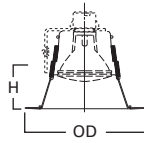

HOUSING / LAMP:
ET2700: 75W PAR30, 75W PAR30L, 85W BR30, 100W R30
ET2700R: 65W BR30, 75W R30, 75W PAR30, 75W PAR30L, 85W BR30

DIMENSIONS: Height: 2-7/8" [73mm]; OD: 7-1/4" [184mm]