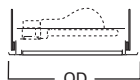

10PS White Trim with Albalite Glass Lens, Wet Location listed Showerlight

HOUSING / LAMP:
H1EF: (2) 18W DTT
H1EFICAT: (2) 13W DTT
H1IC: 60W A19
H1T: 100W A19
H242E: (2) 13W DTT

DIMENSIONS: OD: 9-3/8" [238mm] Square