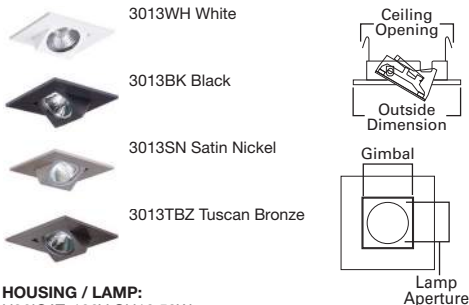

3013 Square Adjustable Gimbal

HOUSING / LAMP:

H36ICAT: 120V GU10 50W
H36LVICAT: 12V MR16 50W
H36LVRTAT: 12V MR16 50W
H36LVRTAT277: 12V MR16 50W
H36LVTAT: 12V MR16 50W
H36LVTAT277: 12V MR16 50W
H36LVTATCP: 12V MR16 50W
H36RTAT: 120V GU10 50W
H36TAT: 120V GU10 50W
H38ICAT: 120V GU10 50W
H38LVICAT: 12V MR16 37W

DIMENSIONS: Aperture: 1-3/4" [45mm], Gimbal: 2-1/4" [57mm],
Ceiling Opening-round: 3-3/4" [95mm],
OD-square: 4-1/4" [108mm]