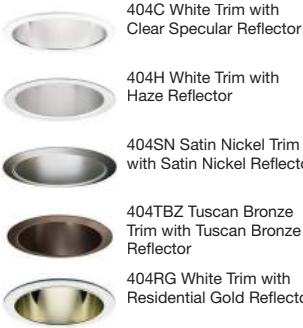

404 Specular Reflector

HOUSING / LAMP:
H7UICAT: 100W A19
H7UIC: 100W A19

DIMENSIONS: Height: 5" [127mm]; OD: 7-1/4" [184mm]