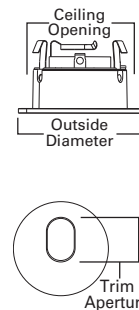

3006 Adjustable Slot Aperture

HOUSING / LAMP:

H36ICAT: 120V GU10 50W
H36LVICAT: 12V MR16 50W
H36LVRTAT: 12V MR16 50W
H36LVRTAT277: 12V MR16 50W
H36LVTAT: 12V MR16 50W
H36LVTAT277: 12V MR16 50W
H36LVTATCP: 12V MR16 50W
H36RTAT: 120V GU10 50W
H36TAT: 120V GU10 50W
H38ICAT: 120V GU10 50W
H38LVICAT: 12V MR16 37W

DIMENSIONS: Aperture: 1-1/4" x 2" [32mm x 51mm],
Ceiling Opening: 3-3/4" [95mm],
OD: 4-1/4" [108mm]