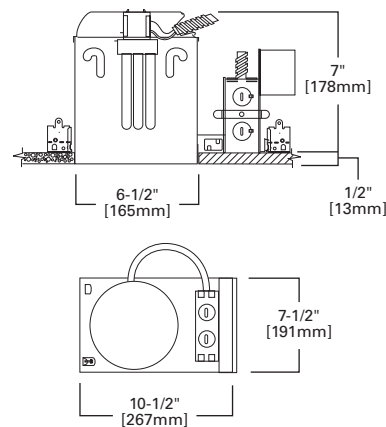

ORDERING INFORMATION: ORDER HOUSING AND TRIMS SEPARATELY^A

SAMPLE NUMBER: H283E - 406WWB

Housing	Trims	Accessories
H283E=6" Aperture, New Construction, Non-IC, Compact Fluorescent, 18W CFL H283EL=6" Aperture, New Construction, Non-IC, Compact Fluorescent, 18W CFL (lamp included)	Baffles 406 Baffle, 18W TTT/18W DTT, OD: 7-3/4" [197mm] 406BA=Black Baffle with Specular Clear Reflector and Torsion Springs 406WB=White Baffle with Specular Clear Reflector and Torsion Springs 406WWB=White Baffle with White Reflector and Torsion Springs Lenses and Diffusers 270 Albalite Lens with Reflectors, 18W TTT/18W DTT, OD: 8" [203mm] 270PS=White Trim with Frosted Albalite Glass Lens, Wet Location Listed 271 Drop Opal Lens, 18W TTT/18W DTT, OD: 7-1/8" [181mm] 271PS=White Trim with Drop Opal Glass Lens, Wet Location Listed 272 Dome Lens with Reflector, 18W TTT/18W DTT, OD: 7-3/4" [197mm] 272PS=White Trim with Frosted Glass Dome, Wet Location Listed 425 Wall Wash with Coilex® Baffle and Scoop Reflector, 18W TTT/18W DTT, OD: 7-1/4" [184mm] 425P=White Trim with Black Baffle 425W=White Trim with White Baffle 70 Albalite Lens, 18W TTT/18W DTT, OD: 8" [203mm] 70P=White Trim with Frosted Albalite Glass Lens 70PS=White Trim with Frosted Albalite Glass Lens, Wet Location Listed 71 Drop Opal Lens, 18W TTT/18W DTT, OD: 8" [203mm] 71P=White Trim with Drop Opal Glass Lens 71PS=White Trim with Drop Opal Glass Lens, Wet Location Listed 73 Fresnel Lens, 18W TTT/18W DTT, OD: 8" [203mm] 73P=White Trim with Fresnel Glass Lens 73PS=White Trim with Fresnel Glass Glass Lens, Wet Location Listed 75 Diffuser, 18W TTT/18W DTT, OD: 7-3/4" [197mm] 75=All Glass Diffuser Reflectors 406 Specular Reflector, 18W TTT/18W DTT, OD: 7-3/4" [197mm] 406RG=White Trim with Gold Reflector 406SC=White Trim with Specular Clear Reflector Wall Wash 424 Wall Wash / Reflector Downlight, 18W TTT/18W DTT, OD: 7-1/4" [184mm] 424P=White Trim Ring	Designer Trim Rings Compatible with 406 (SC and RG only) 424, 425 TRM6C=Chrome TRM6MB=Black Metal TRM6P=White Metal TRM6SN=Satin Nickel TRM6TBZ=Tuscan Bronze TRM7MB=Black Plastic Upsize Trim Rings For use when ceiling opening is cut too large. See accessories section for compatible trims. OT400P=6" I.D. x 9-1/4" O.D., Oversized White Metal Trim Ring (May be used behind standard Halo trims rings.) OT403P=6" I.D. x 8" O.D. Oversized White Plastic Trim Ring

NOTES: Δ UL/cUL Listed for Wet Location with select trims. Δ TTT = Triple Twin Tube Compact Fluorescent Lamp. Δ DTT = Double Twin Tube Compact Fluorescent Lamp.

Housing	Wattage	Voltage	CFL Lamp Type (lamp by others)	Generic Lamp Designation	Socket	Ballast	Lamp
H283E	18W	347V	TTT (Triple Tube) DTT (Quad Tube)	CFTR18W/GX24q CFQ18W/G24q	G24q-3/GX24q-3 (4-pin)	Electronic	Not included
H283EL	18W	347V	TTT (Triple Tube) DTT (Quad Tube)	CFTR18W/GX24q CFQ18W/G24q	G24q-3/GX24q-3 (4-pin)	Electronic	Included