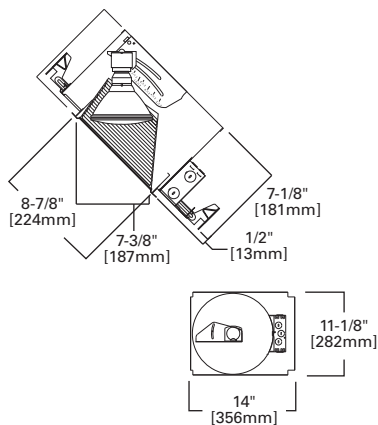

7-INCH INCANDESCENT SLOPE CEILING HOUSING ICAT

FEATURES

- Got Nail!™ bar hangers
- Pass-N-Thru™ tool-less shortening of bar hangers
- AIR-TITE™
- Quick Connect wiring connectors included in junction box
- Thermally protected
- Die-formed housing and plaster frame
- Socket aiming for ceilings from 2/12 to 12/12 pitch
- Slope indicator provides quick and consistent lamp settings

Compliances may not apply to all product configurations. Please consult the product spec sheet for compliance details.

COMPLIANCES: UL/cUL Listed - Damp Location, UL/cUL Listed 1598 Luminaire, UL/cUL Listed for Feed Through, UL/cUL Listed for Insulation Contact, AIR-TITE™ Certified ASTM E283

H745ICAT

ORDERING INFORMATION: ORDER HOUSING AND TRIMS SEPARATELY^Δ

SAMPLE NUMBER: H745ICAT - 457W

Housing	Trims
H745ICAT=7" Aperture, New Construction, Slope Ceiling, IC AIR-TITE™, 120V Line Voltage	Baffles 457 Baffle, 65W BR30, 75W R30, 75W PAR30, 90W PAR38, OD: 9-3/4" [248mm] 457P=White Trim with Black Baffle 457W=White Trim with White Baffle Reflectors 457 Specular Reflector, 75W R30, 65W BR30, OD: 9-3/4" [248mm] 457CG=White Trim with Champagne Gold Reflector 457SC=White Trim with Clear Specular Reflector White Cone Reflector 457 White Reflector, 65W BR30, 75W R30, 75W PAR30, 90W PAR38, OD: 9-3/4" [248mm] 457PW=White Trim with White Reflector

NOTES: Δ Not to be used in direct contact with spray foam insulation.

457 Slope Ceiling Baffle

457W White Trim with White Baffle
457P White Trim with Black Baffle

HOUSING / LAMP:

H745ICAT: 65W BR30, 75W R30, 75W PAR30, 90W PAR38
H745ICAT: 75W R30, 65W BR30

DIMENSIONS: OD: 9-3/4" [248mm]

457 Slope Ceiling Specular Reflector

457SC White Trim with Clear Specular Reflector
457CG White Trim with Champagne Gold Reflector

HOUSING / LAMP:

H745ICAT: 75W R30, 65W BR30

DIMENSIONS: OD: 9-3/4" [248mm]

457 Slope Ceiling White Reflector

457PW White Trim with White Reflector

HOUSING / LAMP:

H745ICAT: 65W BR30, 75W R30, 75W PAR30, 90W PAR38

DIMENSIONS: OD: 9-3/4" [248mm]