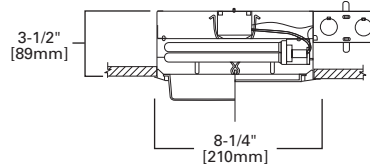

FEATURES

- Compact fluorescent with thermally protected electronic ballast
- Die-formed housing and plaster frame
- Housing may be removed from plaster frame for junction box access
- Shallow ceiling housing
- Electronic ballast 120V - 277V, HPF

Compliances may not apply to all product configurations. Please consult the product spec sheet for compliance details.

COMPLIANCES: UL/cUL Listed - Wet Location, UL/cUL Listed - Damp Location, UL/cUL Listed 1598 Luminaire, UL/cUL Listed for Feed Through

H242E

ORDERING INFORMATION: ORDER HOUSING AND TRIMS SEPARATELY^Δ

SAMPLE NUMBER: H242E - 10P

Housing	Trims
H242E=8" Square Aperture, Shallow Ceiling, New Construction, Non-IC, Compact Fluorescent, (2) 13W DTT CFL	Lenses and Diffusers 10 Albalite Lens, (2) 13W DTT, OD: 9-3/8" [238mm] Square 10P=White Trim with Albalite Glass Lens 10PS=White Trim with Albalite Glass Lens, Wet Location listed Showerlight 11GP Drop Diffuser, (2) 13W DTT, OD: 9-3/8" [238mm] Square 11GP=White Trim with Glass Drop Diffuser 13 Fresnel Lens, (2) 13W DTT, OD: 9-3/8" [238mm] Square 13P=White Trim with Fresnel Glass Lens 13PS=White Trim with Fresnel Glass Lens, Wet Location Listed, Showerlight 15 All Glass Diffuser, (2) 13W DTT, OD: 9-3/8" [238mm] Square 15=All Glass Frosted Diffuser

NOTES: Δ UL/cUL Listed for Wet Location with select trims. Δ DTT = Double Twin Tube Compact Fluorescent Lamp.

Housing	Wattage	Voltage	CFL Lamp Type (lamp by others)	Generic Lamp Designation	Socket	Ballast	Lamp
H242E	(2) 13W	120V-277V	DTT (Quad Tube)	CFQ13W/G24q	G24q-1 (4-pin)	Electronic	Not included

Specifications and dimensions subject to change without notice. Consult your Cooper Lighting Representative or visit www.cooperlighting.com for available options, accessories and ordering information.