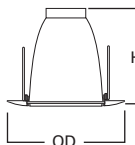

270 Albalite Glass Lens with Reflectors

270PS White Trim with Frosted Albalite Glass Lens, Wet Location Listed