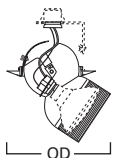

90 Double Bubble Adjustable 60° Tilt

HOUSING / LAMP:
H27T: 250W PAR38

DIMENSIONS: OD: 8" [203mm]