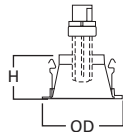

HOUSING / LAMP:
H470ICAT: 13W TTT
H470RICAT: 13W TTT
H471ICAT: 18W TTT
H471RICAT: 18W TTT

DIMENSIONS: Height: 2-5/8" [67mm],
Outside Diameter: 5-1/16" [129mm]

Specifications and dimensions subject to change without notice. Consult your Cooper Lighting Representative or visit www.cooperlighting.com for available options, accessories and ordering information.