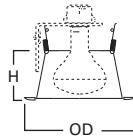

426 Reflector Cone

- 426 White Trim Ring with Clear Specular Reflector Cone
- 426MB White Trim with Specular Black Reflector Cone
- 426H White Trim with Haze Reflector Cone
- 426SN Satin Nickel Trim with Satin Nickel Reflector Cone
- 426TBZ Tuscan Bronze Trim with Tuscan Bronze Reflector Cone
- 426RG White Trim with Residential Gold Reflector Cone
- 426CG White Trim with Champagne Gold Reflector Cone