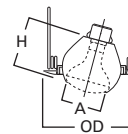

78 Eyeball 30° Tilt

78P White Trim with White Eyeball
78PAT White Trim with White Eyeball - AIR-TITE™ Trim
78SN Satin Nickel Trim with Satin Nickel Eyeball
78TBZ Tuscan Bronze Trim with Tuscan Bronze Eyeball
78B Satin Brass Trim with Satin Brass Eyeball
78PB Polished Brass Trim with Polished Brass Eyeball

HOUSING / LAMP:
H47ICAT: 65W BR30, 75W R30
H47ICT: 65W BR30, 75W R30
H47T: 65W BR30, 75W R30

DIMENSIONS: Height: 4-1/8" [105mm]; Aperture: 3-15/16" [100mm]; OD: 8" [203mm]