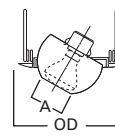

77 Adjustable Eyeball 30° Tilt

- 77P White Trim with White Eyeball

HOUSING / LAMP:
H27ICAT: 50W PAR20, 75W R20
H27ICT: 50W PAR20, 75W R20
H27RICAT: 50W PAR20, 75W R20
H27RICT: 50W PAR20, 75W R20

DIMENSIONS: Aperture: 2-3/4" [70mm]; OD: 8" [203mm]

78 Eyeball 30° Tilt

- 78P White Trim with White Eyeball
- 78PAT White Trim with White Eyeball - AIR-TITE™ Trim
- 78SN Satin Nickel Trim with Satin Nickel Eyeball
- 78TBZ Tuscan Bronze Trim with Tuscan Bronze Eyeball
- 78B Satin Brass Trim with Satin Brass Eyeball
- 78PB Polished Brass Trim with Polished Brass Eyeball