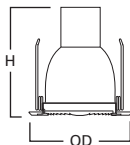

ERT552 Fresnel Glass Lens Showerlight

ERT552 White Trim with
Fresnel Glass Lens

HOUSING / LAMP:

H524ICAT / H524ICATL: 13W GU24 CFL Spiral (CF13/GU24),
15W 2700K GU24 CFL R30 Reflector (CF15/27/R30/GU24)
H524RICAT / H524RICATL: 13W GU24 CFL Spiral (CF13/GU24),
15W 2700K GU24 CFL R30 Reflector (CF15/27/R30/GU24)

DIMENSIONS: Height: 3" [76mm]; OD: 6-1/2" [165mm]

5021 Full Reflector

5021H White Trim with
Haze Reflector

5021SC White Trim with
Clear Specular Reflector

5021RG White Trim with
Residential Gold Reflector

5021SN Satin Nickel Trim
with Satin Nickel Reflector

5021TBZ Tuscan Bronze
Trim with Tuscan Bronze
Reflector