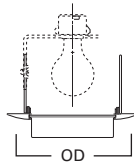

HOUSING / LAMP:
H27T: 60W A19

DIMENSIONS: OD: 8" [203mm]