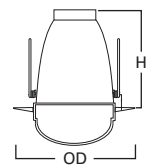

272 Dome Lens with Reflectors

HOUSING / LAMP:
H270ICAT: 13W DTT or 13W TTT
H270RICAT: 13W DTT or 13W TTT
H271ICAT: 18W DTT or 18W TTT
H271RICAT: 18W DTT or 18W TTT
H272ICAT: 26W DTT or 26W TTT
H272RICAT: 26W DTT or 26W TTT
H273ICAT1D: 26W DTT or 26W TTT, 32W TTT
H273RICAT1D: 26W DTT or 26W TTT, 32W TTT

DIMENSIONS: Height: 5-1/2" [140mm]; OD: 7-3/4" [197mm]