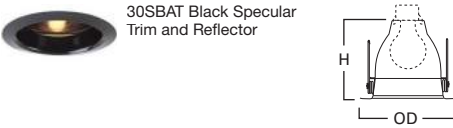

30 Super Trim™ AIR-TITE™ Reflector

- 30HAT White Trim with Haze Reflector
- 30RGAT White Trim with Gold Reflector
- 30CAT White Trim with Clear Specular Reflector

HOUSING / LAMP:
H71CATNB: 60W A19, 65W BR30, 75W R30, 75W PAR30, 75W PAR30L, 65W PAR38, 90W BR40
H71CTNB: 60W A19, 65W BR30, 65W PAR38, 75W PAR30, 75W R30, 75W PAR30L, 90W BR40

DIMENSIONS: Height: 5" [127mm]; OD: 7-1/4" [184mm]

30SBAT Super Trim™ AIR-TITE™ Reflector

- 30SBAT Black Specular Trim and Reflector

HOUSING / LAMP:
H71CATNB: 40W A19, 50W PAR30, 50W PAR38, 65W BR30, 75W PAR30L, 75W R30
H71CTNB: 40W A19, 50W PAR30, 50W PAR38, 65W BR30, 75W PAR30L, 75W R30

DIMENSIONS: Height: 5" [127mm]; OD: 7-1/4" [184mm]