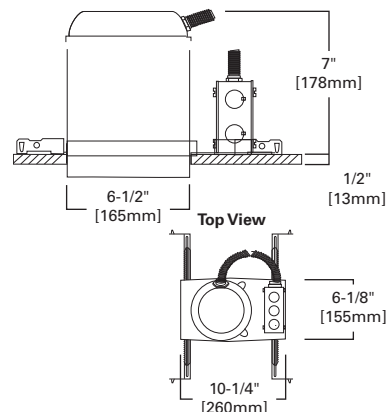

ORDERING INFORMATION: ORDER HOUSING AND TRIMS SEPARATELY^A

SAMPLE NUMBER: H7TCP - 310W

Housing

H7TCP=6" Aperture, New Construction or Remodel, Non-IC, Chicago Plenum Rated, 120V Line Voltage

Trims

Adjustables

376 Adjustable Gimbal - 30°, 75W PAR30, OD: 7-1/4" [184mm]
376P=White Trim Ring, Black Baffle
376W=White Trim Ring, White Baffle

378 Adjustable with Splay - 25°, 75W PAR30, OD: 7-1/4" [184mm]
378=White Trim with Clear Specular Splay
378P=White Trim with White Splay Trim

417 Coilex® Baffle Eyeball - 30° Tilt, 65W BR30, 75W R30, OD: 8" [203mm]
417P=White Trim and Eyeball with Black Coilex® Baffle
417PB=Polished Brass Trim and Eyeball with Black Coilex® Baffle
417W=White Trim and Eyeball with White Coilex® Baffle

419 Regressed Eyeball with Splay - 25° Tilt, 75W PAR30, OD: 7-1/4" [184mm]
419P=White Trim and Eyeball with White Splay

420 Regressed Eyeball - 30° Tilt, 65W BR30, 75W PAR30L, 75W PAR30, OD: 7-1/4" [184mm]
420P=White Trim with White Eyeball and Black Baffle
420PB=Polished Brass Trim with Polished Brass Eyeball and Black Baffle
420W=White Trim with White Eyeball and White Baffle

478 Adjustable with Splay - 25° Tilt, 90W PAR38, OD: 7-1/4" [184mm]
478=White Trim with Clear Specular Splay
478P=White Trim with White Splay

74 Eyeball - 30° Tilt, 75W PAR30, OD: 8" [203mm]
74P=White Trim and Eyeball

76 Adjustable Gimbal- 30° Tilt screw base lamp, - 50° Tilt side prong lamp, 150W PAR38 [side prong lamp recommended], OD: 8" [203mm]
76P=White Trim with Gimbal Ring

77 Adjustable Eyeball - 30° Tilt, 50W R20, 50W PAR20, OD: 8" [203mm]
77P=White Trim with White Eyeball

78 Eyeball - 30° Tilt, 65W BR30, 75W R30, 75W PAR30, 75W PAR30L, OD: 8" [203mm]
78B=Satin Brass Trim with Satin Brass Eyeball
78P=White Trim with White Eyeball
78PAT=White Trim with White Eyeball - AIR-TITE™ Trim
78PB=Polished Brass Trim with Polished Brass Eyeball
78SN=Satin Nickel Trim with Satin Nickel Eyeball
78TBZ=Tuscan Bronze Trim with Tuscan Bronze Eyeball

90 Double Bubble Adjustable - 60°Tilt, 250W PAR38, OD: 8" [203mm]
90P=White Trim and Eyeball

NOTES: Δ UL/cUL Listed for Wet Location with select trims.

Baffles

30 Super Trim™ AIR-TITE™ Baffle, 100W R30, 150W PAR38, 75W PAR30, 75W PAR30L, 85W BR30, 100W A19, OD: 7-1/4" [184mm]
30PAT=White Trim with Black Baffle and Clear Reflector
30SNAT=Satin Nickel Trim with Satin Nickel Baffle and Reflector
30TBZAT=Tuscan Bronze Trim with Tuscan Bronze Baffle and Reflector
30WAT=White Trim with White Baffle and White Reflector
30WATH=White Trim with White Baffle and Clear Reflector

310 Coilex® Baffle, 65W BR30, 75W R30, 75W PAR30, 310W, P, SN, TBZ - OD: 7-1/4" [184mm], 310WG, PG - OD: 8" [203mm]
310P=White Trim with Black Coilex® Baffle
310PG=Wide White Trim Ring with Black Coilex® Baffle
310SN=Satin Nickel Trim with Black Coilex® Baffle
310TBZ=Tuscan Bronze Trim with Black Coilex® Baffle
310W=White Trim with White Coilex® Baffle
310WG=Wide White Trim Ring with White Coilex® Baffle