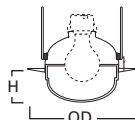

172TBZS Tuscan Bronze Trim with Frosted Glass Dome, Wet Location, AIR-TITE™

HOUSING / LAMP:
H7ICATNB: 50W PAR30, 60W A19
H7ICTNB: 50W PAR30, 60W A19

DIMENSIONS: Height: 2-1/8" [54mm]; OD: 7-3/4" [197mm]