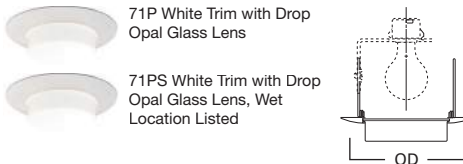

71 Drop Opal Lens

71P White Trim with Drop Opal Glass Lens
71PS White Trim with Drop Opal Glass Lens, Wet Location Listed

HOUSING / LAMP:
H7RT: 60W A19
H7T: 60W A19
H7TCP: 60W A19

DIMENSIONS: OD: 8" [203mm]