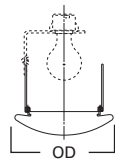

75 Diffuser

75 All Glass Diffuser

HOUSING / LAMP:
 H27T: 60W A19

DIMENSIONS: OD: 7-3/4" [197mm]

328 White Splay Trim

328P White Splay Trim

HOUSING / LAMP:
 H27RT: 75W PAR30, 75W PAR30L, 85W BR30, 100W R30
 H27T: 75W PAR30, 75W PAR30L, 85W BR30, 100W R30