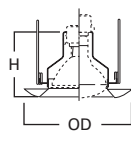

HOUSING / LAMP:
H7ICAT: 65W BR30, 75W PAR30, 75W PAR30L
H7ICT: 65W BR30, 75W PAR30, 75W PAR30L
H7RICAT: 65W BR30, 75W PAR30, 75W PAR30L
H7RICT: 65W BR30, 75W PAR30, 75W PAR30L

DIMENSIONS: Height: 4-1/2" [101mm]; OD: 7-3/4" [197mm]

328 White Splay Trim

328P White Splay Trim