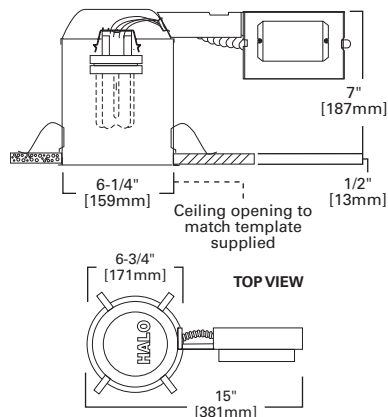

6-INCH COMPACT FLUORESCENT REMODEL ICAT

H272RICAT

ORDERING INFORMATION: ORDER HOUSING AND TRIMS SEPARATELY^A

SAMPLE NUMBER: H272RICAT - 406WWB

Housing	Trims	Accessories
<p>H272RICAT=6" Aperture, Remodel, IC AIR-TITE™, Compact Fluorescent, 26W CFL</p>	<p>Baffles 406 Baffle, 26W DTT or 26W TTT, OD: 7-3/4" [197mm] 406BA=Black Baffle with Specular Clear Reflector and Torsion Springs 406WB=White Baffle with Specular Clear Reflector and Torsion Springs 406WWB=White Baffle with White Reflector and Torsion Springs</p> <p>ERT772 Baffle with Reflector, 26W DTT or 26W TTT, OD: 7-3/4" [197mm] ERT772TS=Gloss White Trim Ring with Black Baffle and Torsion Springs ERT772WHHTS=Gloss White Trim Ring with Gloss White Baffle and Reflector and Torsion Springs</p> <p>Lenses and Diffusers 270 Albalite Lens with Reflector, 26W TTT, OD: 8" [203mm] 270PS=White Trim with Frosted Albalite Glass Lens, Wet Location Listed</p> <p>271 Drop Opal Lens, 26W DTT or 26W TTT, OD: 7-1/8" [181mm] 271PS=White Trim with Drop Opal Glass Lens, Wet Location Listed</p> <p>272 Dome Lens with Reflector, 26W DTT or 26W TTT, OD: 7-3/4" [197mm] 272PS=White Trim with Frosted Glass Dome, Wet Location Listed</p> <p>370W Regressed Albalite Lens with Baffle, 26W TTT, OD: 7-3/4" [197mm] 370W=Regressed Albalite Glass Lens with White Baffle</p> <p>ERT724 Drop Opal Glass Lens Showerlight, 26W DTT or 26W TTT, OD: 8" [203mm] ERT724=Gloss White Trim with Drop Opal Glass Lens, Wet Location Listed</p> <p>Reflectors 470 Specular Reflector, 26W DTT or 26W TTT, OD: 7-1/8" [181mm] 470CG=White Trim with Champagne Gold Reflector 470H=White Trim with Haze Reflector 470RG=White Trim with Residential Gold Reflector 470SC=White Trim with Specular Clear Reflector</p> <p>ERT770 Reflector, 26W DTT or 26W TTT, OD: 7-1/4" [184mm] ERT770MTS=Gloss White Trim Ring, Matte (Haze) Reflector ERT770TS=Gloss White Trim Ring, Specular Clear Reflector</p> <p>ERT771 Reflector, 26W DTT or 26W TTT, OD: 7-1/4" [184mm] ERT771TS=Gloss White Trim Ring and Reflector</p> <p>Wall Wash 424 Wall Wash / Reflector Downlight, 26W TTT, OD: 7-1/4" [184mm] 424P=White Trim Ring</p>	<p>Enlarge Trim Rings For use when ceiling opening is cut too large. See accessories section for compatible trims. OT400P=6" I.D. x 9-1/4" O.D., Oversized White Metal Trim Ring (May be used behind standard Halo trims rings.) OT403P=6" I.D. x 8" O.D. Oversized White Plastic Trim Ring</p>