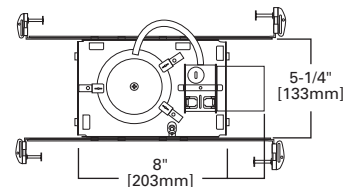

ORDERING INFORMATION: ORDER HOUSING AND TRIMS SEPARATELY^Δ

SAMPLE NUMBER: H1499TAT - 1493W