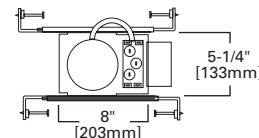

ORDERING INFORMATION: ORDER HOUSING AND TRIMS SEPARATELY^A

SAMPLE NUMBER: ET400LVAT - ERT401LVW

Housing	Trims
ET400LVAT=4" Aperture, New Construction, Non-IC, AIR-TITE™, 12V Low Voltage, MR16	Adjustables ERT402LV Eyeball - 30° Tilt, 12V 50W MR16, OD: 5" [127mm] ERT402LV=High Gloss Appliance White Trim Ring with White Eyeball Baffles ERT401LV Baffle, 12V 50W MR16, OD: 5" [127mm] ERT401LV=High Gloss Appliance White Trim Ring with Black Baffle ERT401LVW=High Gloss Appliance White Trim Ring with White Baffle
	Reflectors ERT403LV Reflector, 12V 50W MR16, OD: 5" [127mm] ERT403LV=High Gloss Appliance White Trim with Clear Specular Reflector ERT403LVG=High Gloss Appliance White Trim with Gold Reflector Slot Aperture ERT404LV Slot Aperture, 12V 50W MR16, OD: 5" [127mm] ERT404LV=High Gloss Appliance White Trim and Slot

NOTES: Δ UL/cUL Listed for Wet Location with select trims. Δ Trim cover glass may be substituted with optional color or optical lens media. See accessories.