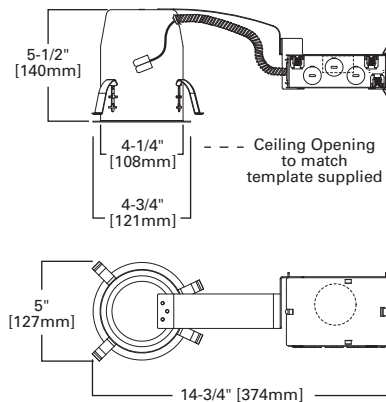

FEATURES

- AIR-TITE™
- Slide-N-Side™ wire traps
- Dimmable 120V electronic driver
- Designed for use with Halo 4" LED Gen2 Light Engines
- Remodel springs accommodate 1/2" and 5/8" ceiling material
- Integral thermal protection
- Consumes less than 14W

Compliances may not apply to all product configurations. Please consult the product spec sheet for compliance details.

COMPLIANCES: UL/cUL Listed - Wet Location, UL/cUL Listed - Damp Location, UL/cUL Listed 1598 Luminaire, UL/cUL Listed for Insulation Contact, ENERGY STAR Qualified, CA T24 & IECC (see specifications), AIR-TITE™ Certified ASTM E283, RoHS Compliant, Washington State Energy Code