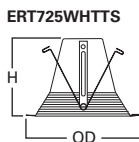

HOUSING / LAMP:

EI700U: 60W A19, 75W PAR30L, 85W BR30, 100W R30
EI700UAT: 60W A19, 75W PAR30L, 85W BR30, 100W R30

DIMENSIONS: Height: 5-3/8" [136mm]; OD: 7-1/4" [184mm]