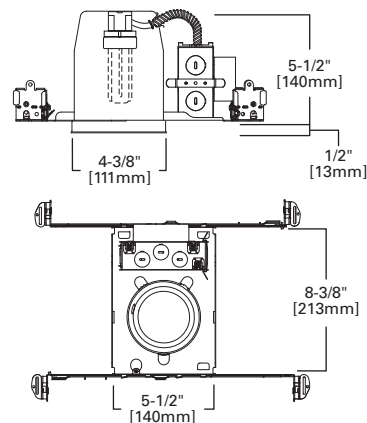

ORDERING INFORMATION: ORDER HOUSING AND TRIMS SEPARATELY^A

SAMPLE NUMBER: H471ICAT - 953W

Housing	Trims
H471ICAT=4" Aperture, New Construction, IC AIR-TITE™, Compact Fluorescent, 18W CFL	Baffles 953 Metal Baffle, 18W TTT, OD: 5-1/16" [129mm] 953P=White Trim with Black Baffle 953SN=Satin Nickel Trim with Satin Nickel Baffle 953TBZ=Tuscan Bronze Trim with Tuscan Bronze Baffle 953W=White Trim with White Baffle Decorative 945 Metropolitan Ice Lite, 18W TTT, OD: 5-1/16" [129mm] 945=Frosted Glass 945BLUE=Frosted Blue Glass Reflectors 999 Reflector, 18W TTT, OD: 5-1/16" [129mm] 999=White Trim with Specular Clear Reflector 999H=White Trim with Haze Reflector 999MB=White Trim with Specular Black Reflector 999RG=White Trim with Residential Gold Reflector 999SN=Satin Nickel Trim with Satin Nickel Reflector 999TBZ=Tuscan Bronze Trim with Tuscan Bronze Reflector 999W=White Trim with White Reflector Showerlight 952 Frosted Dome Lens Showerlight, 18W TTT, OD: 5-1/16" [129mm] 952PS=White Trim Ring, Frost Dome Glass Lens Showerlight

NOTES: Δ Not to be used in direct contact with spray foam insulation. Δ UL/cUL Listed for Wet Location with select trims. Δ TTT = Triple Twin Tube Compact Fluorescent Lamp.

Specifications and dimensions subject to change without notice. Consult your Cooper Lighting Representative or visit www.cooperlighting.com for available options, accessories and ordering information.