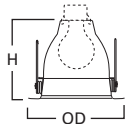

30SBAT Super Trim™ AIR-TITE™ Reflector

30SBAT Black Specular Trim and Reflector

HOUSING / LAMP:

H7RT: 50W PAR30, 65W BR30, 75W R30, 75W PAR30L, 150W A21
H7T: 50W PAR30, 75W PAR30, 100W R30, 85W BR30, 150W R40, 120W BR40, 100W A19, 150W PAR38, 150W A21
H7TNB: 50W PAR30, 75W PAR30, 100W R30, 85W BR30, 150W R40, 120W BR40, 100W A19, 150W PAR38, 150W A21
H7TCP: 50W PAR30, 75W PAR30, 100W R30, 85W BR30, 150W R40, 120W BR40, 100W A19, 150W PAR38, 150W A21

DIMENSIONS: Height: 5" [127mm]; OD: 7-1/4" [184mm]