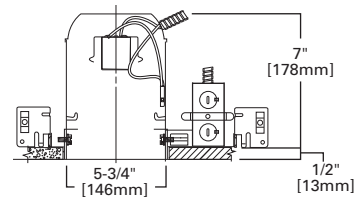

ORDERING INFORMATION: ORDER HOUSING AND TRIMS SEPARATELY^A

SAMPLE NUMBER: ET500 - ERT513WHT