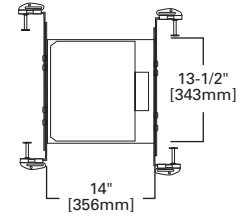

ORDERING INFORMATION: ORDER HOUSING AND TRIMS SEPARATELY^A

SAMPLE NUMBER: H7LVIC - 2416W

Housing	Trims	Accessories
H7LVIC=6" Aperture, New Construction, IC AIR-TITE™, 12V Low Voltage, MR16 and PAR36	Adjustables 2417 Low Voltage Eyeball with Baffle - 30° Tilt, 50W 12V MR16, OD: 8" [203mm] 2417BA=White Trim with White Eyeball and Black Baffle 2417W=White Trim with White Eyeball and White Baffle Low Voltage 2412 Low Voltage Adjustable Spot - 30° Tilt, 50W 12V MR16, OD: 7-1/4" [184mm] 2412P=White Trim with Black Baffle and Lampholder 2412W=White Trim with White Baffle and Lampholder 2416 Low Voltage Specular Reflector and Baffles - 30° Tilt, 50W 12V MR16, OD: 7-1/4" [184mm] 2416BA=White Trim with Black Baffle 2416C=White Trim with Clear Specular Reflector 2416W=White Trim with White Baffle 2450 Low Voltage Slot Aperture - 30° Tilt, 50W 12V MR16, OD: 8" [203mm] 2450P=White Slot Aperture Trim 2475 Low Voltage Adjustable Accent - 30° Tilt, 50W 12V PAR36, OD: 7-1/4" [184mm] 2475P=White Trim with Black Baffle 2475W=White Trim with White Baffle 2479 Low Voltage Pinhole Trim, 50W 12V MR16, OD: 8" [203mm] 2479P=White Trim with Black Baffle 2479W=White Trim with White Baffle	Designer Trim Rings See accessories section for compatible trims. TRM6C=Chrome TRM6MB=Black Metal TRM6P=White Metal TRM6SN=Satin Nickel TRM6TBZ=Tuscan Bronze TRM7MB=Black Plastic Filters and Lenses: The following filters and lenses can be substituted for the cover glass supplied for use with MR16 lamps. L110N=Diffuse Sandblasted Lens, Provides an Even Beam Spread from MR16 lamps (Especially Useful in Wall Washing) L111=Soft Focus Textured Lens L112=Red Gel Filter L113=Prismatic Lens L114=UV Filter L115=Linear Spread Lens L120=Red L121=Amber L122=Yellow L123=Green L124=Daylight L125=Blue L127=Cosmetic Color Filters L130=Yellow L131=Amber Gel Filter Oversize Trim Rings For use when ceiling opening is cut too large. See accessories section for compatible trims. OT400P=6" I.D. x 9-1/4" O.D., Oversized White Metal Trim Ring (May be used behind standard Halo trims rings.) OT403P=6" I.D. x 8" O.D. Oversized White Plastic Trim Ring

NOTES: Δ Not to be used in direct contact with spray foam insulation. Δ Trim cover glass may be substituted with optional color or optical lens media. See accessories.

Specifications and dimensions subject to change without notice. Consult your Cooper Lighting Representative or visit www.cooperlighting.com for available options, accessories and ordering information.