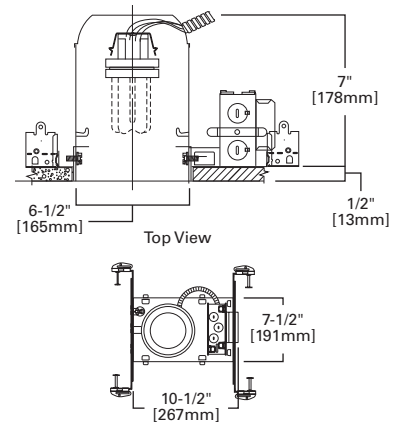

ORDERING INFORMATION: ORDER HOUSING AND TRIMS SEPARATELY^A

SAMPLE NUMBER: H270ICAT - 406WWB

Housing	Trims	Accessories
H270ICAT=6" Aperture, New Construction, IC AIR-TITE™, Compact Fluorescent, 13W CFL	Baffles 406 Baffle, 13W DTT or 13W TTT, OD: 7-3/4" [197mm] 406BA=Black Baffle with Specular Clear Reflector and Torsion Springs 406WB=White Baffle with Specular Clear Reflector and Torsion Springs 406WWB=White Baffle with White Reflector and Torsion Springs ERT772 Baffle with Reflector, 13W DTT or 13W TTT, OD: 7-3/4" [197mm] ERT772TS=Gloss White Trim Ring with Black Baffle and Torsion Springs ERT772WHHTS=Gloss White Trim Ring with Gloss White Baffle and Reflector and Torsion Springs Lenses and Diffusers 270 Albalite Lens with Reflector, 13W DTT or 13W TTT, OD: 8" [203mm] 270PS=White Trim with Frosted Albalite Glass Lens, Wet Location Listed 271 Drop Opal Lens, 13W DTT or 13W TTT, OD: 7-1/8" [181mm] 271PS=White Trim with Drop Opal Glass Lens, Wet Location Listed 272 Dome Lens with Reflector, 13W DTT or 13W TTT, OD: 7-3/4" [197mm] 272PS=White Trim with Frosted Glass Dome, Wet Location Listed 370W Regressed Albalite Lens with Baffle, 13W DTT or 13W TTT, OD: 7-3/4" [197mm] 370W=Regressed Albalite Glass Lens with White Baffle 70 Albalite Lens, 13W DTT or 13W TTT, OD: 8" [203mm] 70P=White Trim with Frosted Albalite Glass Lens 70PS=White Trim with Frosted Albalite Glass Lens, Wet Location Listed 73 Fresnel Lens, 13W DTT or 13W TTT, OD: 8" [203mm] 73P=White Trim with Fresnel Glass Lens 73PS=White Trim with Fresnel Glass Lens, Wet Location Listed 75 Diffuser, 13W DTT or 13W TTT, OD: 7-3/4" [197mm] 75=All Glass Diffuser ERT724 Drop Opal Glass Lens Showerlight, 13W DTT or 13W TTT, OD: 8" [203mm] ERT724=Gloss White Trim with Drop Opal Glass Lens, Wet Location Listed Reflectors 470 Specular Reflector, 13W DTT or 13W TTT, OD: 7-1/8" [181mm] 470CG=White Trim with Champagne Gold Reflector 470H=White Trim with Haze Reflector 470RG=White Trim with Residential Gold Reflector 470SC=White Trim with Specular Clear Reflector ERT770 Reflector, 13W DTT or 13W TTT, OD: 7-1/4" [184mm] ERT770MTS=Gloss White Trim Ring, Matte (Haze) Reflector ERT770TS=Gloss White Trim Ring, Specular Clear Reflector ERT771 Reflector, 13W DTT or 13W TTT, OD: 7-1/4" [184mm] ERT771TS=Gloss White Trim Ring and Reflector Wall Wash 424 Wall Wash / Reflector Downlight, 13W DTT or 13W TTT, OD: 7-1/4" [184mm] 424P=White Trim Ring	Enlarge Trim Rings For use when ceiling opening is cut too large. See accessories section for compatible trims. OT400P=6" I.D. x 9-1/4" O.D., Oversized White Metal Trim Ring (May be used behind standard Halo trims rings.) OT403P=6" I.D. x 8" O.D. Oversized White Plastic Trim Ring

NOTES: ^A Not to be used in direct contact with spray foam insulation. ^Δ UL/cUL Listed for Wet Location with select trims. ^Δ TTT = Triple Twin Tube Compact Fluorescent Lamp. ^Δ DTT = Double Twin Tube Compact Fluorescent Lamp.