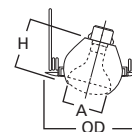

HOUSING / LAMP:
H645IC: 65W BR30, 75W R30, 75W PAR30L
DIMENSIONS: Height: 4-1/8" [105mm]; Aperture: 3-15/16" [100mm]; OD: 8" [203mm]