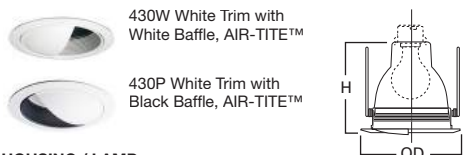

430 Wall Wash with Baffle and Full Reflector

HOUSING / LAMP:
H7UICAT: 50W TB19, 60W BT15, 60W A19, 60W MB19
H7UICT: 50W TB19, 60W BT15, 60W A19, 60W MB19

DIMENSIONS: Height: 5" [127mm]; OD: 7-1/4" [184mm]