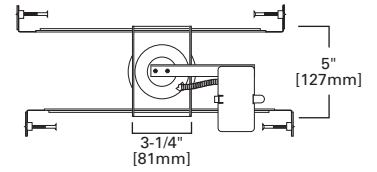

ETR300

ORDERING INFORMATION

SAMPLE NUMBER: ETR300W

Housing and Trim Kit

ETR300=3" Round Aperture Non-IC AIR-TITE™ Housing and Trim Kit, for PAR16 Screwbase Reflector Lamp, White Trim Ring with Black Baffle
ETR300W=3" Round Aperture Non-IC AIR-TITE™ Housing and Trim Kit, for PAR16 Screwbase Reflector Lamp, White Trim Ring with White Baffle