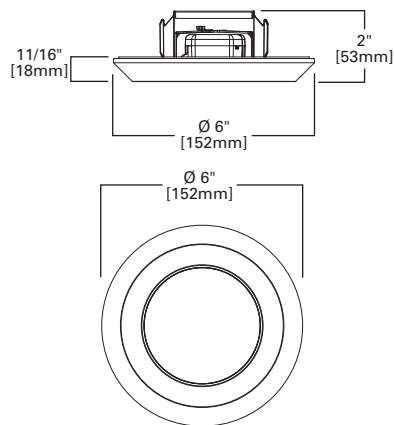

FEATURES

- Downlighting distribution from an ultra-low profile surface luminaire
- Ceiling or wall mounting in ceiling junction boxes
- Retrofit 4" recessed downlights with screwbase adapter included
- 80CRI or 90 CRI
- Dimmable with 120V dimmers
- Wet location listed for showers and protected ceilings
- Damp location listed for indoor ceiling or wall mounting
- Junction box bracket and recessed retrofit mounting kit all included
- Halo white trim finish

Compliances may not apply to all product configurations. Please consult the product spec sheet for compliance details.

COMPLIANCES: UL/cUL Listed - Damp Location, UL/cUL Listed - Wet Location, RoHS Compliant, ENERGY STAR Qualified, California Title 24, IECC Compliant, Washington State Energy Code, AIR-TITE™ Certified ASTM E283