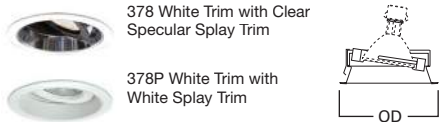

378 Adjustable with Splay 25° Tilt

378 White Trim with Clear Specular Splay Trim
378P White Trim with White Splay Trim

HOUSING / LAMP:
H7RT: 75W PAR30
H7T: 75W PAR30
H7TNB: 75W PAR30
H7TCP: 75W PAR30

DIMENSIONS: OD: 7-1/4" [184mm]