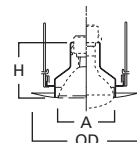

HOUSING / LAMP:

H7T: 65W BR30, 75W PAR30, 75W PAR30L, 75W R30
H7TNB: 65W BR30, 75W PAR30, 75W PAR30L, 75W R30
H7TCP: 65W BR30, 75W PAR30, 75W PAR30L, 75W R30

DIMENSIONS: Height: 4" [102mm]; OD: 7-1/4" [184mm]