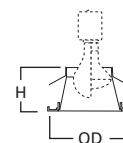

HOUSING / LAMP:

EI400ATSB: 35W PAR20, 30W R20, 40W R16, 40W A19, 50W PAR 20
ET400RATSB: 50W R20, 40W R16, 40W A19, (50W PAR20 ET400RATSB Only)
ET400ATSB: 50W R20, 40W R16, 40W A19

DIMENSIONS: Height: 2-1/2" [63mm]; OD: 5" [127mm]