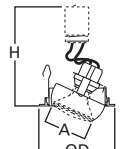

996 4" Adjustable Eyeball 15° Tilt

- 996P White Trim with White Eyeball
- 996SN Satin Nickel Trim with Satin Nickel Eyeball
- 996TBZ Tuscan Bronze Trim with Tuscan Bronze Eyeball