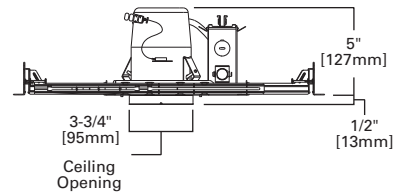

H36TAT

ORDERING INFORMATION: ORDER HOUSING AND TRIMS SEPARATELY^A

SAMPLE NUMBER: H36TAT - 3003WHWB