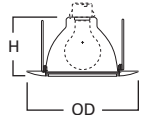

HOUSING / LAMP:
H27RT: 60W A19

DIMENSIONS: Height: 4" [101mm]; OD: 8" [203mm]