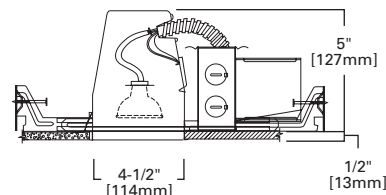

ORDERING INFORMATION: ORDER HOUSING AND TRIMS SEPARATELY^A

SAMPLE NUMBER: ET400LVAT - ERT401LVW

Housing	Trims
ET400LVAT=4" Aperture, New Construction, Non-IC, AIR-TITE™, 12V Low Voltage, MR16	Adjustables ERT402LV Eyeball - 30° Tilt, 12V 50W MR16, OD: 5" [127mm] ERT402LV=High Gloss Appliance White Trim Ring with White Eyeball Baffles ERT401LV Baffle, 12V 50W MR16, OD: 5" [127mm] ERT401LV=High Gloss Appliance White Trim Ring with Black Baffle ERT401LVW=High Gloss Appliance White Trim Ring with White Baffle
	Reflectors ERT403LV Reflector, 12V 50W MR16, OD: 5" [127mm] ERT403LV=High Gloss Appliance White Trim with Clear Specular Reflector ERT403LVG=High Gloss Appliance White Trim with Gold Reflector Slot Aperture ERT404LV Slot Aperture, 12V 50W MR16, OD: 5" [127mm] ERT404LV=High Gloss Appliance White Trim and Slot

NOTES: Δ UL/cUL Listed for Wet Location with select trims. Δ Trim cover glass may be substituted with optional color or optical lens media. See accessories.