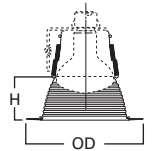

DIMENSIONS: Height: 5-3/8" [136mm]; OD: 7-1/4" [184mm]

ERT707 Metal Baffle

ERT707WHT High Gloss Appliance White Trim with White Baffle, Narrow and Wide Trim Rings
ERT707 High Gloss Appliance White Trim with Black Baffle, Narrow and Wide Trim Rings