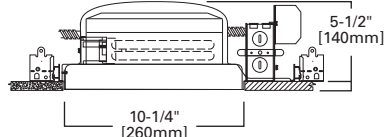

10-INCH SQUARE COMPACT FLUORESCENT NEW CONSTRUCTION NON - IC

FEATURES

- Got Nail!™ bar hangers
- Pass-N-Thru™ tool-less shortening of bar hangers
- Compact fluorescent with thermally protected electronic ballast
- Die-formed housing and plaster frame
- Housing may be removed from plaster frame for junction box access
- Electronic ballast 120V - 277V, HPF

Compliances may not apply to all product configurations. Please consult the product spec sheet for compliance details.

COMPLIANCES: UL/cUL Listed - Wet Location, UL/cUL Listed - Damp Location, UL/cUL Listed 1598 Luminaire, UL/cUL Listed for Feed Through

H2EF