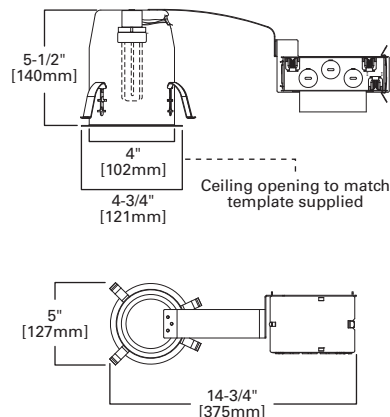

FEATURES

- Slide-N-Side™ wire traps
- AIR-TITE™
- Remodel springs accommodate 1/2" and 5/8" ceiling material
- Die-formed housing
- Compact fluorescent with thermally protected electronic ballast
- Electronic ballast 120V, 60 Hz, NPF

Compliances may not apply to all product configurations. Please consult the product spec sheet for compliance details.

COMPLIANCES: UL/cUL Listed - Wet Location, UL/cUL Listed - Damp Location, UL/cUL Listed 1598 Luminaire, UL/cUL Listed for Insulation Contact, IECC Compliant, California Title 24, AIR-TITE™ Certified ASTM E283

4-INCH COMPACT FLUORESCENT REMODEL ICAT

H470RICAT

ORDERING INFORMATION: ORDER HOUSING AND TRIMS SEPARATELY^Δ

SAMPLE NUMBER: H470RICAT - 993W

Housing	Trims
H470RICAT=4" Aperture, Remodel, IC AIR-TITE™, Compact Fluorescent, 13W CFL	Baffles 953 Metal Baffle, 13W TTT, OD: 5-1/16" [129mm] 953P=White Trim with Black Baffle 953SN=Satin Nickel Trim with Satin Nickel Baffle 953TBZ=Tuscan Bronze Trim with Tuscan Bronze Baffle 953W=White Trim with White Baffle 993 Coilex® Baffle, 13W TTT, OD: 5-1/16" [129mm] 993P=White Trim with Black Baffle 993PB=Polished Brass Trim with Black Baffle 993SN=Satin Nickel Trim with Black Baffle 993TBZ=Tuscan Bronze Trim with Black Baffle 993W=White Trim with White Baffle Decorative 945 Metropolitan Ice Lite, 13W TTT, OD: 5-1/16" [129mm] 945=Frosted Glass 945BLUE=Frosted Blue Glass 946 Metropolitan Deco, 13W TTT, OD: 5-5/8" [143mm] 946BC=Black Chrome Accent with Translucent Rings 946PB=Polished Brass Accent with Translucent Rings Reflectors 999 Reflector, 13W TTT, OD: 5-1/16" [129mm] 999=White Trim with Specular Clear Reflector 999H=White Trim with Haze Reflector 999MB=White Trim with Specular Black Reflector 999RG=White Trim with Residential Gold Reflector 999SN=Satin Nickel Trim with Satin Nickel Reflector 999TBZ=Tuscan Bronze Trim with Tuscan Bronze Reflector 999W=White Trim with White Reflector Showerlight 952 Frosted Dome Lens Showerlight, 13W TTT, OD: 5-1/16" [129mm] 952PS=White Trim Ring, Frost Dome Glass Lens Showerlight 955 Showerlight, 13W TTT, OD: 5-1/16" [129mm] 955PS=White Trim Ring, Prismatic Glass Lens Showerlight

NOTES: Δ Not to be used in direct contact with spray foam insulation. Δ UL/cUL Listed for Wet Location with select trims. Δ TTT = Triple Twin Tube Compact Fluorescent Lamp.