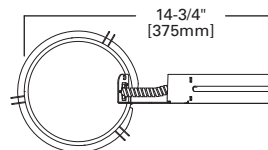

ORDERING INFORMATION: ORDER HOUSING, MODULE AND TRIMS SEPARATELY¹

SAMPLE NUMBER: H750RINTD010 - ML712830TUNVD010 - 493WBS06