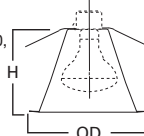

ERT712

HOUSING / LAMP:

EI700: 40W A19, 65W BR30, 75W PAR30, 75W PAR30L, 75W R30, 90W BR40
EI700AT: 40W A19, 65W BR30, 75W PAR30, 75W PAR30L, 75W R30, 90W BR40
EI700ATNB: 40W A19, 65W BR30, 75W PAR30, 75W PAR30L, 75W R30, 90W BR40
EI700NB: 40W A19, 65W BR30, 75W PAR30, 75W PAR30L, 75W R30, 90W BR40
EI700R: 40W A19, 65W BR30, 75W PAR30, 75W PAR30L, 75W R30, 90W BR40
EI700RAT: 40W A19, 65W BR30, 75W PAR30, 75W PAR30L, 75W R30, 90W BR40

DIMENSIONS: Height: 5-3/8" [136mm]; OD: 7-1/4" [184mm]