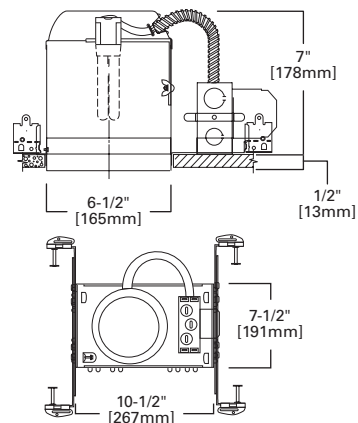

FEATURES

- Got Nail!™ bar hangers
- Pass-N-Thru™ tool-less shortening of bar hangers
- Slide-N-Side™ wire traps
- Die-formed housing and plaster frame
- Housing may be removed from plaster frame for junction box access
- Compact fluorescent with thermally protected electronic ballast
- Electronic ballast 347V, HPF

Compliances may not apply to all product configurations. Please consult the product spec sheet for compliance details.

COMPLIANCES: UL/cUL Listed - Wet Location, UL/cUL Listed - Damp Location, UL/cUL Listed for Feed Through

6-INCH COMPACT FLUORESCENT NEW CONSTRUCTION NON - IC

H276E

ORDERING INFORMATION: ORDER HOUSING AND TRIMS SEPARATELY^A

SAMPLE NUMBER: H276E - 406WWB

Housing	Trims	Accessories
H276E=6" Aperture, New Construction, Non-IC, Compact Fluorescent, 13W CFL	Baffles 406 Baffle, 13W TTT or 13W DTT, OD: 7-3/4" [197mm] 406BA=Black Baffle with Specular Clear Reflector and Torsion Springs 406WB=White Baffle with Specular Clear Reflector and Torsion Springs 406WWB=White Baffle with White Reflector and Torsion Springs Lenses and Diffusers 270 Albalite Lens with Reflectors, 13W TTT or 13W DTT, OD: 8" [203mm] 270PS=White Trim with Frosted Albalite Glass Lens, Wet Location Listed 271 Drop Opal Lens, 13W TTT or 13W DTT, OD: 7-1/8" [181mm] 271PS=White Trim with Drop Opal Glass Lens, Wet Location Listed 272 Dome Lens with Reflector, 13W TTT or 13W DTT, OD: 7-3/4" [197mm] 272PS=White Trim with Frosted Glass Dome, Wet Location Listed 70 Albalite Lens, 13W TTT or 13W DTT, OD: 8" [203mm] 70P=White Trim with Frosted Albalite Glass Lens 70PS=White Trim with Frosted Albalite Glass Lens, Wet Location Listed 71 Drop Opal Lens, 13W TTT or 13W DTT, OD: 8" [203mm] 71P=White Trim with Drop Opal Glass Lens 71PS=White Trim with Drop Opal Glass Lens, Wet Location Listed 73 Fresnel Lens, 13W TTT or 13W DTT, OD: 8" [203mm] 73P=White Trim with Fresnel Glass Lens 73PS=White Trim with Fresnel Glass Glass Lens, Wet Location Listed Reflectors 405 Specular Reflector, 13W TTT or 13W DTT, OD: 7-1/4" [184mm] 405CG=White Trim with Champagne Gold Reflector 405H=White Trim with Haze Reflector 405RG=White Trim with Residential Gold Reflector 405SC=White Trim with Specular Clear Reflector 4051 Self Flanged White Reflector, 13W TTT or 13W DTT, OD: 7-1/4" [184mm] 4051P=White Self Flanged Reflector	Designer Trim Rings Compatible with 405 only TRM6C=Chrome TRM6MB=Black Metal TRM6P=White Metal TRM6SN=Satin Nickel TRM6TBZ=Tuscan Bronze TRM7MB=Black Plastic Oversize Trim Rings For use when ceiling opening is cut too large. See accessories section for compatible trims. OT400P=6" I.D. x 9-1/4" O.D., Oversized White Metal Trim Ring (May be used behind standard Halo trims rings.) OT403P=6" I.D. x 8" O.D. Oversized White Plastic Trim Ring

NOTES: ^A UL/cUL Listed for Wet Location with select trims. Δ TTT = Triple Twin Tube Compact Fluorescent Lamp. Δ DTT = Double Twin Tube Compact Fluorescent Lamp.