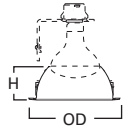

429 Dayform White Cone

HOUSING / LAMP:
H7UICAT: 65W BR30, 75W R30, 75W PAR30, 75W PAR30L, 90W PAR38, 90W BR40, 100W R40
H7UIC: 65W BR30, 75W R30, 75W PAR30, 75W PAR30L, 90W PAR38, 90W BR40, 100W R40

DIMENSIONS: Height: 3" [76mm]; OD: 7-1/4" [184mm]