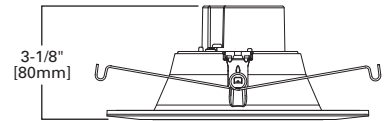

ORDERING INFORMATION: ORDER MODULE AND HOUSING SEPARATELY

SAMPLE NUMBER: RL560WH6827

RL56 Series	Accessories (Order Separately)
80 CRI RL560WH6827=5"/6" Retrofit Baffle - Trim LED Module, 80 CRI, 2700K, Matte White RL560SN6827=5"/6" Retrofit Baffle - Trim LED Module, 80 CRI, 2700K, Satin Nickel RL560WH6830=5"/6" Retrofit Baffle - Trim LED Module, 80 CRI, 3000K, Matte White RL560SN6830=5"/6" Retrofit Baffle - Trim LED Module, 80 CRI, 3000K, Satin Nickel RL560WH6835=5"/6" Retrofit Baffle - Trim LED Module, 80 CRI, 3500K, Matte White 90 CRI RL560WH6930=5"/6" Retrofit Baffle - Trim LED Module, 90 CRI, 3000K, Matte White RL560WH6935=5"/6" Retrofit Baffle - Trim LED Module, 90 CRI, 3500K, Matte White	RL56CLIP=Replacement Kit of 5" and 6" Friction Clips for Retrofitting Into an Existing Housing without Torsion Spring Receiving Brackets (One Set of Clips Included with the Unit) OT400P=Oversize Flat White Metal Trim Ring 6" I.D. x 9-1/4" O.D. (Ring Slips Behind RL560 Ring, in Stepped Configuration) OT403P=Oversize White Plastic Trim Ring 6" I.D. x 8" O.D. (Ring Slips Behind RL560 Ring, in Stepped Configuration) TRM690WH=Oversize Matte White Metal Trim Ring. Designed for RL560 Ring to Inset into Oversize Ring for an Even (Non-Stepped) Trim Surface HE26LED=Replacement Screw Base Adapter (One Included with Unit)