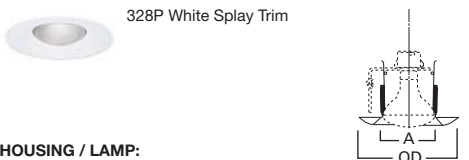

328 White Splay Trim

HOUSING / LAMP:
H271CAT: 65W BR30, 75W PAR30, 75W PAR30L
H271CT: 65W BR30, 75W PAR30, 75W PAR30L
H27RICAT: 50W PAR30, 65W BR30, 75W PAR30L
H27RICT: 50W PAR30, 65W BR30, 75W PAR30L

DIMENSIONS: Height: 3-7/8" [98mm]; OD: 7-3/4" [197mm]