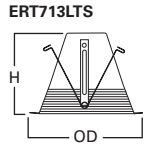

ERT710 Specular Reflector

ERT710 High Gloss Appliance White Trim with Clear Specular Reflector
ERT710G High Gloss Appliance White Trim with Gold Reflector

HOUSING / LAMP:

EI700U: 75W PAR30, 75W PAR30L, 85W BR30, 90W BR40, 100W R30, 100W R40, 100W PAR38
EI700UAT: 75W PAR30, 75W PAR30L, 85W BR30, 90W BR40, 100W R30, 100W R40, 100W PAR38

DIMENSIONS: Height: 2-7/8" [73mm]; OD: 7-1/4" [184mm]

ERT712 White Reflector

ERT712TS High Gloss Appliance White Trim with White Reflector, Torsion Spring
ERT712 High Gloss Appliance White Trim with White Reflector

ERT712

HOUSING / LAMP:

EI700U: 60W A19, 75W PAR30, 75W PAR30L, 85W BR30, 100W R30, 120W BR40
EI700UAT: 60W A19, 75W PAR30, 75W PAR30L, 85W BR30, 100W R30, 120W BR40

DIMENSIONS: Height: 5-3/8" [136mm]; OD: 7-1/4" [184mm]

ERT707 Metal Baffle

ERT707WHT High Gloss Appliance White Trim with White Baffle, Narrow and Wide Trim Rings
ERT707 High Gloss Appliance White Trim with Black Baffle, Narrow and Wide Trim Rings

HOUSING / LAMP:

EI700U: 65W BR30, 75W R30, 75W PAR30, 75W PAR30L, 90W PAR38, 90W BR40, 100W R40
EI700UAT: 65W BR30, 75W R30, 75W PAR30, 75W PAR30L, 90W PAR38, 90W BR40, 100W R40

DIMENSIONS: Height: 2-7/8" [73mm]; Wide OD: 8" [203mm]; Narrow OD: 7-1/4" [184mm], Two Trim Rings, Narrow and Wide, Supplied with Trim

ERT709 Large Aperture Metal Baffle

ERT709WHT High Gloss Appliance White Trim with White Baffle, Narrow and Wide Trim Rings
ERT709 High Gloss Appliance White Trim with Black Baffle, Narrow and Wide Trim Rings

HOUSING / LAMP:

EI700U: 90W BR40
EI700UAT: 90W BR40

DIMENSIONS: Height: 2-5/8" [67mm]; Wide OD: 8" [203mm]; Narrow OD: 7-1/4" [184mm], Two Trim Rings, Narrow and Wide, Supplied with Trim

ERT713 Black Metal Baffle