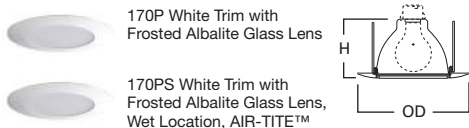

170 Albalite Lens with Reflector

HOUSING / LAMP:
H271CAT: 35W PAR30L
H271CT: 35W PAR30L
H27RICAT: 40W A19
H27RICT: 40W A19

DIMENSIONS: Height: 4" [101mm]; OD: 8" [203mm]