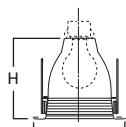

30 Super Trim™ AIR-TITE™ Baffle

30WAT White Trim with White Baffle and White Reflector

30WATH White Trim with White Baffle and Clear Reflector

30PAT White Trim with Black Baffle and Clear Reflector

HOUSING / LAMP:

H7RT: 50W PAR30, 50W PAR30L, 100W R30, 85W BR30, 100W A19, 150W PAR38
H7T: 100W R30, 150W PAR38, 75W PAR30, 75W PAR30L, 85W BR30, 100W A19
H7TNB: 100W R30, 150W PAR38, 75W PAR30, 75W PAR30L, 85W BR30, 100W A19
H7TCP: 100W R30, 150W PAR38, 75W PAR30, 75W PAR30L, 85W BR30, 100W A19

DIMENSIONS: Height: 5" [127mm]; OD: 7-1/4" [184mm]

310 Coilex® Baffle