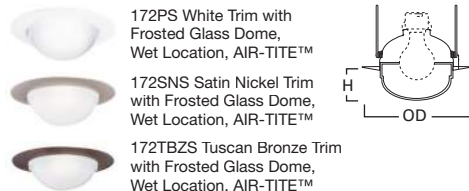

172 Dome Lens with Reflector

HOUSING / LAMP:
H271CAT: 50W PAR30, 60W A19
H271CT: 50W PAR30, 60W A19
H27RICAT: 50W PAR30, 60W A19
H27RICT: 50W PAR30, 60W A19

DIMENSIONS: Height: 2-1/8" [54mm]; OD: 7-3/4" [197mm]