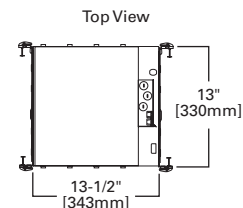

ORDERING INFORMATION: ORDER HOUSING AND TRIMS SEPARATELY⁴

SAMPLE NUMBER: H36LVICAT - 3003WHWB