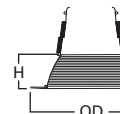

HOUSING / LAMP:

H724ICAT / H724ICATL: 13W GU24 CFL Spiral (CF13/GU24), 15W GU24 CFL R30 Reflector (CF15/27/R30/GU24)
H724RICAT / H724RICATL: 13W GU24 CFL Spiral (CF13/GU24), 15W GU24 CFL R30 Reflector (CF15/27/R30/GU24)

DIMENSIONS: Height: 2-1/4" [57mm]; OD: 8" [203mm]