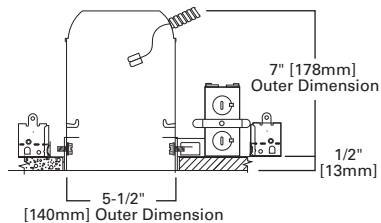

ORDERING INFORMATION: ORDER HOUSING, LIGHT MODULE AND TRIM SEPARATELY

SAMPLE NUMBER: H550ICAT - ML5606830 - 593WB