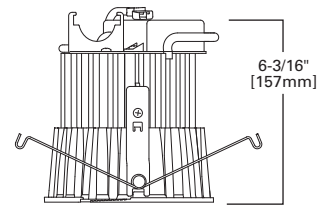

6-INCH LED NEW CONSTRUCTION EMERGENCY NON - IC

FEATURES

- Available in 2700K, 3000K, 3500K and 4000K color temperatures
- Designed for interchangeable trim choices
- Integral, thermally protected electronic LED driver
- Dimmable in normal power; 1200 Series requires 0-10V dimming controls
- Must be used with H750TEM912 emergency LED new construction housing
- Emergency backup driver on H750TEM912 powers LED upon power failure
- LED connector is a UL and CSA Listed Luminaire disconnect
- AIR-TITE™ rating makes housings air tight
- Operates at less than 25W

Compliances may not apply to all product configurations. Please consult the product spec sheet for compliance details.

COMPLIANCES: UL/cUL Listed 1598 Luminaire, ENERGY STAR Qualified, CA T24 & IECC (see specifications), AIR-TITE™ Certified ASTM E283, RoHS Compliant

ML7128XXTUNV-D010EM 1200 SERIES EM LED MODULE

See Spec Sheet for Compliant Models

ORDERING INFORMATION: ORDER HOUSING, MODULE AND TRIMS SEPARATELY^A

SAMPLE NUMBER: H750TEM912 - ML712827TUNVD010EM - 493WBS06