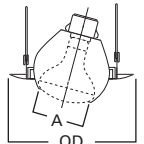

ERT704 Eyeball

ERT704 High Gloss Appliance White Trim with White Eyeball

HOUSING / LAMP:
ET2700: 65W BR30, 75W R30, 75W PAR30, 75W PAR30L
ET2700R: 65W BR30, 75W R30, 75W PAR30, 75W PAR30L

DIMENSIONS: Aperture: 3-15/16" [100mm]; OD: 8" [203mm]

ERT716 Shallow Metal Baffle

ERT716WHT High Gloss Appliance White Trim with White Baffle