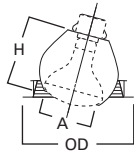

HOUSING / LAMP:
H27RT: 75W BR30, 75W PAR30L, 75W PAR30
H27T: 75W BR30, 75W PAR30L, 75W PAR30

DIMENSIONS: Height: 3-15/16" [100mm]; Aperture: 4" [102mm];
OD: 7-1/4" [184mm]