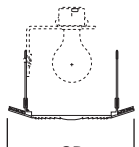

HOUSING / LAMP:

EI700U: 40W A19
EI700UAT: 40W A19

DIMENSIONS: OD: 8" [203mm]