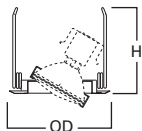

5060 Adjustable Gimbal

5060P White Trim with White Gimbal

HOUSING / LAMP:

H5RT: 50W PAR30
H5T: 50W PAR30

DIMENSIONS: Height: 3-1/4" [82mm]; OD: 6-3/8" [162mm]