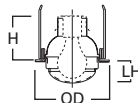

HOUSING / LAMP:

H5RT: 75W A19, 75W PAR30
H5T: 75W A19, 75W PAR30

DIMENSIONS: Height: 4-1/2" [114mm]; Lens Height: 1-3/4" [45mm]; OD: 6-3/8" [162mm]