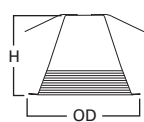

ERT713WHT

HOUSING / LAMP:

EI700U: 60W A19, 75W PAR30, 75W PAR30L, 85W BR30, 100W R30, 120W BR40
EI700UAT: 60W A19, 75W PAR30, 75W PAR30L, 85W BR30, 100W R30, 120W BR40

DIMENSIONS: Height: 5-3/8" [136mm]; OD: 7-1/4" [184mm]