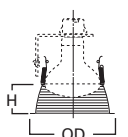

DIMENSIONS: Height: 2-1/4" [57mm]; OD: 7-1/4" [184mm]

353 Metal Baffle

HOUSING / LAMP:
H27RT: 65W BR30, 75W R30, 75W PAR30, 75W PAR30L
H27T: 65W BR30, 75W R30, 75W PAR30, 75W PAR30L

DIMENSIONS: Height: 3" [76mm]; OD: 7-1/4" [184mm]