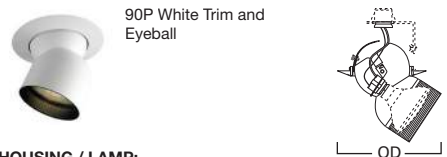

90 Double Bubble Adjustable 60° Tilt

HOUSING / LAMP:
H71CAT: 150W PAR38
H71CT: 150W PAR38

DIMENSIONS: OD: 8" [203mm]