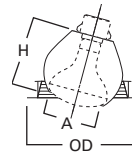

420 Regressed Eyeball 30° Tilt

420W White Trim with White Eyeball and White Baffle

420P White Trim with White Eyeball and Black Baffle

420PB Polished Brass Trim with Polished Brass Eyeball and Black Baffle