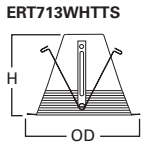

ERT710 Specular Reflector

ERT710 High Gloss Appliance White Trim with Clear Specular Reflector
ERT710G High Gloss Appliance White Trim with Gold Reflector

HOUSING / LAMP:

EI700U: 75W PAR30, 75W PAR30L, 85W BR30, 90W BR40, 100W R30, 100W R40, 100W PAR38
EI700UAT: 75W PAR30, 75W PAR30L, 85W BR30, 90W BR40, 100W R30, 100W R40, 100W PAR38

DIMENSIONS: Height: 2-7/8" [73mm]; OD: 7-1/4" [184mm]

ERT712 White Reflector

ERT712TS High Gloss Appliance White Trim with White Reflector, Torsion Spring
ERT712 High Gloss Appliance White Trim with White Reflector

ERT712

HOUSING / LAMP:

EI700U: 60W A19, 75W PAR30, 75W PAR30L, 85W BR30, 100W R30, 120W BR40
EI700UAT: 60W A19, 75W PAR30, 75W PAR30L, 85W BR30, 100W R30, 120W BR40

DIMENSIONS: Height: 5-3/8" [136mm]; OD: 7-1/4" [184mm]

ERT707 Metal Baffle

ERT707WHT High Gloss Appliance White Trim with White Baffle, Narrow and Wide Trim Rings
ERT707 High Gloss Appliance White Trim with Black Baffle, Narrow and Wide Trim Rings

HOUSING / LAMP:

EI700U: 65W BR30, 75W R30, 75W PAR30, 75W PAR30L, 90W PAR38, 90W BR40, 100W R40
EI700UAT: 65W BR30, 75W R30, 75W PAR30, 75W PAR30L, 90W PAR38, 90W BR40, 100W R40

DIMENSIONS: Height: 2-7/8" [73mm]; Wide OD: 8" [203mm]; Narrow OD: 7-1/4" [184mm], Two Trim Rings, Narrow and Wide, Supplied with Trim

ERT709 Large Aperture Metal Baffle

ERT709WHT High Gloss Appliance White Trim with White Baffle, Narrow and Wide Trim Rings
ERT709 High Gloss Appliance White Trim with Black Baffle, Narrow and Wide Trim Rings

HOUSING / LAMP:

EI700U: 90W BR40
EI700UAT: 90W BR40

DIMENSIONS: Height: 2-5/8" [67mm]; Wide OD: 8" [203mm]; Narrow OD: 7-1/4" [184mm], Two Trim Rings, Narrow and Wide, Supplied with Trim

ERT713 Black Metal Baffle