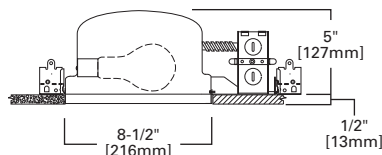

FEATURES

- Got Nail!™ bar hangers
- Pass-N-Thru™ tool-less shortening of bar hangers
- Thermally protected
- Die-formed housing and plaster frame
- Housing may be removed from plaster frame for junction box access
- NM cable pry-outs and conduit knockouts in junction box

Compliances may not apply to all product configurations. Please consult the product spec sheet for compliance details.

COMPLIANCES: UL/cUL Listed - Wet Location, UL/cUL Listed - Damp Location, UL/cUL Listed 1598 Luminaire, UL/cUL Listed for Feed Through, IP Rated

8-INCH SQUARE INCANDESCENT NEW CONSTRUCTION NON - IC

H1T

ORDERING INFORMATION: ORDER HOUSING AND TRIMS SEPARATELY^Δ

SAMPLE NUMBER: H1T - 10P

Housing	Trims	Accessories
H1T=8" Square Aperture, New Construction, Non-IC, 120V Line Voltage	Lenses and Diffusers 10 Albalite Lens, 100W A19, OD: 9-3/8" [238mm] Square 10P=White Trim with Albalite Glass Lens 10PS=White Trim with Albalite Glass Lens, Wet Location listed Showerlight 110 Albalite Glass Diffuser Showerlight, 100W A19, OD: 9-3/8" [238mm] Square 110P=White Trim with Frosted Glass Diffuser 113 Fresnel Splay, 100W A19, OD: 9-3/8" [238mm] Square 113P=White Splay Trim with Fresnel Glass Lens 11GP Drop Diffuser, 100W A19, OD: 9-3/8" [238mm] Square 11GP=White Trim with Glass Drop Diffuser 13 Fresnel Lens, 100W A19, OD: 9-3/8" [238mm] Square 13P=White Trim with Fresnel Glass Lens 13PS=White Trim with Fresnel Glass Glass Lens, Wet Location Listed, Showerlight 15 All Glass Diffuser, 100W A19, OD: 9-3/8" [238mm] Square 15=All Glass Frosted Diffuser	Transformer H277=Steps 277V Line Voltage Down to 120V Fixture Operating Voltage, 300VA max., for Use with Non-IC Housings

NOTES: Δ UL/cUL Listed for Wet Location with select trims.