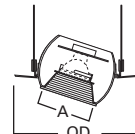

HOUSING / LAMP:
 H7LVT: 75W 12V MR16
 H7LVIC: 50W 12V MR16
 H7LVTCP: 75W 12V MR16

DIMENSIONS: OD: 8" [203mm]

2450 Low Voltage Slot Aperture 30° Tilt

2450P White Slot Aperture Trim

HOUSING / LAMP:
 H7LVT: 75W 12V MR16
 H7LVIC: 50W 12V MR16
 H7LVTCP: 75W 12V MR16