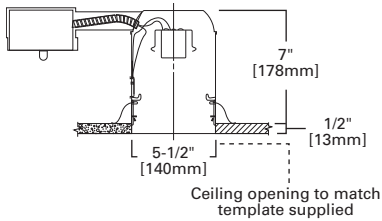

5-INCH INCANDESCENT REMODEL ICAT

FEATURES

- Quick Connect wiring connectors included in junction box
- AIR-TITE™
- Thermally protected
- Die-formed housing
- Remodel springs accommodate 1/2" and 5/8" ceiling material
- NM cable pry-outs and conduit knockouts in junction box

Compliances may not apply to all product configurations. Please consult the product spec sheet for compliance details.

COMPLIANCES: UL/cUL Listed - Wet Location, UL/cUL Listed - Damp Location, UL/cUL Listed 1598 Luminaire, AIR-TITE™ Certified ASTM E283

EI500RAT