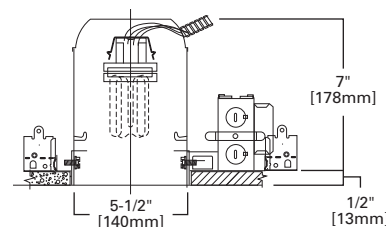

ORDERING INFORMATION: ORDER HOUSING AND TRIMS SEPARATELY^A

SAMPLE NUMBER: H572ICAT - 5016W

Housing	Trims	Accessories
H572ICAT=5" Aperture, New Construction, IC AIR-TITE™, 26W Compact Fluorescent	Baffles 5016 Coilex® Baffle with Reflector and Torsion Springs, 26W DTT or 26W TTT, OD: 6-3/8" [162mm] 5016P=White Trim with Black Baffle 5016W=White Trim with White Baffle ERT513 Metal Baffle, 26W DTT or 26W TTT, OD: 6-1/2" [165mm] ERT513=Gloss White Trim with Black Metal Baffle ERT513TS=Gloss White Trim with Black Metal Baffle and Torsion Springs ERT513WHT=Gloss White Trim with White Metal Baffle ERT513WHHTS=Gloss White Trim with White Metal Baffle and Torsion Springs Lenses and Diffusers 5054 Dome Lens Showerlight, 26W DTT or 26W TTT, OD: 6-3/8" [162mm] 5054PS=White Trim Rings Frost Glass Dome Lens Showerlight 5054SNS=Satin Nickel Trim Rings Frost Glass Dome Lens Showerlight 5054TBZS=Tuscan Bronze Trim Rings Frost Glass Dome Lens Showerlight ERT552 Fresnel Lens Showerlight, 26W DTT or 26W TTT, OD: 6-1/2" [165mm] ERT552=White Trim with Fresnel Glass Lens Reflectors 5021 Full Reflector, 26W DTT or 26W TTT, OD: 6-3/8" [162mm] 5021H=White Trim with Haze Reflector 5021RG=White Trim with Residential Gold Reflector 5021SC=White Trim with Specular Clear Reflector 5021SN=Satin Nickel Trim with Satin Nickel Reflector 5021TBZ=Tuscan Bronze Trim with Tuscan Bronze Reflector Showerlight 5051 Frosted Lens Showerlight, 26W DTT or 26W TTT, OD: 6-7/16" [164mm] 5051PS=White Trim with Frost Glass Lens Wall Wash 5030 Wall Wash with Baffle, 26W DTT or 26W TTT, OD: 6-1/4" [159mm] 5030P=White Trim and Eyelid with Black Baffle 5030W=White Trim and Eyelid with White Baffle	Oversized Trim Ring OT500P=Oversize Trim Ring for "Straight Precision" Sided Halo H5 50xx Family Trims

NOTES: ^A Not to be used in direct contact with spray foam insulation. ^Δ UL/cUL Listed for Wet Location with select trims. ^Δ TTT = Triple Twin Tube Compact Fluorescent Lamp. ^Δ DTT = Double Twin Tube Compact Fluorescent Lamp.

Specifications and dimensions subject to change without notice. Consult your Cooper Lighting Representative or visit www.cooperlighting.com for available options, accessories and ordering information.