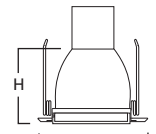

ERT551 Frosted Glass Lens Showerlight

ERT551 High Gloss Appliance White Trim with Frosted Glass Lens

HOUSING / LAMP:

H524ICAT / H524ICATL: 13W GU24 CFL Spiral (CF13/GU24),
15W 2700K GU24 CFL R30 Reflector (CF15/27/R30/GU24)
H524RICAT / H524RICATL: 13W GU24 CFL Spiral (CF13/GU24),
15W 2700K GU24 CFL R30 Reflector (CF15/27/R30/GU24)

DIMENSIONS: Height: 5-1/2" [140mm]; OD: 6-1/2" [165mm]