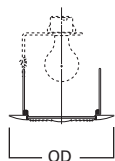

73 Fresnel Lens

73P White Trim with Fresnel Glass Lens

73PS White Trim with Fresnel Glass Lens, Wet Location, AIR-TITE™