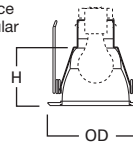

HOUSING / LAMP:

EI500AT: 40W A19
EI500RAT: 40W A19
ET500: 60W A19
ET500R: 60W A19

DIMENSIONS: Height: 5" [127mm]; OD: 6-1/2" [165mm]