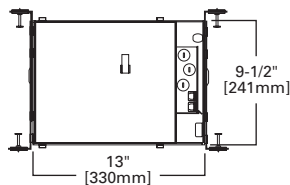

ORDERING INFORMATION: ORDER HOUSING AND TRIMS SEPARATELY^A

SAMPLE NUMBER: EI400LVAT - ERT401LVW

Housing	Trims
EI400LVAT=4" Aperture, New Construction, IC AIR-TITE™, 12V Low Voltage, MR16	Adjustables ERT402LV Eyeball - 30° Tilt, 12V 50W MR16, OD: 5" [127mm] ERT402LV=High Gloss Appliance White Trim Ring with White Eyeball Baffles ERT401LV Baffle, 12V 50W MR16, OD: 5" [127mm] ERT401LV=High Gloss Appliance White Trim Ring with Black Baffle ERT401LVW=High Gloss Appliance White Trim Ring with White Baffle Reflectors ERT403LV Reflector, 12V 50W MR16, OD: 5" [127mm] ERT403LV=High Gloss Appliance White Trim with Clear Specular Reflector ERT403LVG=High Gloss Appliance White Trim with Gold Reflector Slot Aperture ERT404LV Slot Aperture, 12V 50W MR16, OD: 5" [127mm] ERT404LV=High Gloss Appliance White Trim and Slot

NOTES: ^Δ Not to be used in direct contact with spray foam insulation. ^Δ UL/cUL Listed for Wet Location with select trims. ^Δ Trim cover glass may be substituted with optional color or optical lens media. See accessories.

ERT401LV Baffle

ERT401LVW High Gloss Appliance White Trim Ring with White Baffle
ERT401LV High Gloss Appliance White Trim Ring with Black Baffle

HOUSING / LAMP:

EI400LVAT: 12V 50W MR16
ET400LVAT: 12V 50W MR16
ET400LV RAT: 12V 50W MR16

DIMENSIONS: Height: 1-1/4" [31mm]; OD: 5" [127mm]

ERT402LV Eyeball 30° Tilt

ERT402LV High Gloss Appliance White Trim Ring with White Eyeball

HOUSING / LAMP:

EI400LVAT: 12V 50W MR16
ET400LVAT: 12V 50W MR16
ET400LV RAT: 12V 50W MR16

DIMENSIONS: Aperture: 2" [51mm]; OD: 5" [127mm]

ERT403LV Reflector

ERT403LV High Gloss Appliance White Trim with Clear Specular Reflector
ERT403LVG High Gloss Appliance White Trim with Gold Reflector

HOUSING / LAMP:

EI400LVAT: 12V 50W MR16
ET400LVAT: 12V 50W MR16
ET400LV RAT: 12V 50W MR16

DIMENSIONS: Height: 1-1/4" [31mm]; OD: 5" [127mm]

ERT404LV Slot Aperture

ERT404LV High Gloss Appliance White Trim and Slot

HOUSING / LAMP:

EI400LVAT: 12V 50W MR16
ET400LVAT: 12V 50W MR16
ET400LV RAT: 12V 50W MR16

DIMENSIONS: Slot: 1-3/8" x 2-1/8" [35mm x 54mm]; OD: 5" [127mm]

Specifications and dimensions subject to change without notice. Consult your Cooper Lighting Representative or visit www.cooperlighting.com for available options, accessories and ordering information.