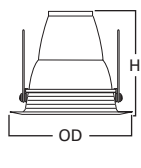

370W Regressed Albalite Glass Lens with Baffle

HOUSING / LAMP:
H270ICAT: 13W DTT or 13W TTT
H270RICAT: 13W DTT or 13W TTT
H271ICAT: 18W DTT or 18W TTT
H271RICAT: 18W DTT or 18W TTT
H272ICAT: 26W TTT
H272RICAT: 26W TTT
H273ICAT1D: 26W TTT
H273RICAT1D: 26W TTT

DIMENSIONS: Height: 6" [152mm]; OD: 7-3/4" [197mm]