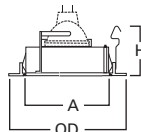

1420 Low Voltage Adj Slot Aperture 35° Tilt

- 1420P White Trim
- 1420SN Satin Nickel Trim
- 1420TBZ Tuscan Bronze Trim