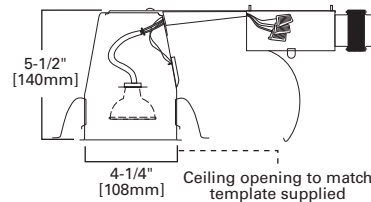

ORDERING INFORMATION: ORDER HOUSING AND TRIMS SEPARATELY^Δ

SAMPLE NUMBER: H1499RTAT - 1493W