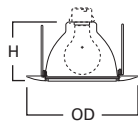

HOUSING / LAMP:
H645IC: 60W A19
DIMENSIONS: Height: 4" [101mm]; OD: 8" [203mm]