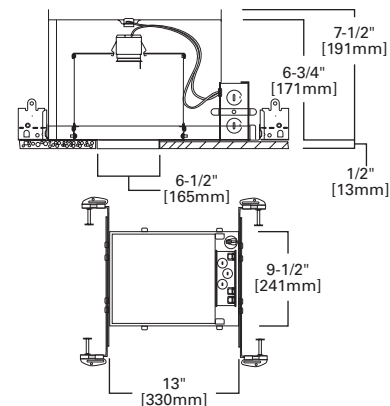

ORDERING INFORMATION: ORDER HOUSING AND TRIMS SEPARATELY^Δ

SAMPLE NUMBER: H7UICAT - 310W

Housing

H7UICAT=6" Aperture, New Construction, IC AIR-TITE™, 120V Line Voltage

Trims

Adjustables

376 Adjustable Gimbal - 30° Tilt, 75W PAR30, OD: 7-1/4" [184mm]
376P=White Trim Ring, Black Baffle
376W=White Trim Ring, White Baffle

378 Adjustable with Splay - 25° Tilt, 75W PAR30, OD: 7-1/4" [184mm]
378=White Trim with Clear Specular Splay
378P=White Trim with White Splay

417 Coilex® Baffle Eyeball - 30° Tilt, 65W BR30, 75W R30, OD: 8" [203mm]
417P=White Trim and Eyeball with Black Coilex® Baffle
417PB=Polished Brass Trim and Eyeball with Black Coilex® Baffle
417W=White Trim and Eyeball with White Coilex® Baffle

419 Regressed Eyeball with Splay - 25° Tilt, 75W PAR30, OD: 7-1/4" [184mm]
419P=White Trim and Eyeball with White Splay

420 Regressed Eyeball - 30° Tilt, 65W BR30, 75W PAR30L, 75W PAR30, OD: 7-1/4" [184mm]
420P=White Trim with White Eyeball and Black Baffle
420PB=Polished Brass Trim with Polished Brass Eyeball and Black Baffle
420W=White Trim with White Eyeball and White Baffle

74 Eyeball - 30° Tilt, 75W PAR30, OD: 8" [203mm]
74P=White Trim and Eyeball

76 Adjustable Gimbal - 30° Tilt screw base lamp, - 50° Tilt side prong lamp, 90W PAR38 (Side Prong lamp recommended), OD: 8" [203mm]
76P=White Trim with Gimbal Ring

77 Adjustable Eyeball - 30° Tilt, 50W PAR20, 75W R20, OD: 8" [203mm]
77P=White Trim with White Eyeball

78 Eyeball - 30° Tilt, 75W PAR30, 75W PAR30L, 85W BR30, 100W R30, OD: 8" [203mm]
78B=Satin Brass Trim with Satin Brass Eyeball
78P=White Trim with White Eyeball
78PAT=White Trim with White Eyeball - AIR-TITE™ Trim
78PB=Polished Brass Trim with Polished Brass Eyeball
78SN=Satin Nickel Trim with Satin Nickel Eyeball
78TBZ=Tuscan Bronze Trim with Tuscan Bronze Eyeball

Baffles

30 Super Trim™ AIR-TITE™ Baffle, 75W PAR30, 75W PAR30L, 75W A19, 85W BR30, 100W R30, 100W PAR38, OD: 7-1/4" [184mm]

30PAT=White Trim with Black Baffle and Clear Reflector
30SNAT=Tuscan Bronze Trim with Satin Nickel Baffle and Reflector

30TBZAT=Tuscan Bronze Trim with Tuscan Bronze Baffle and Reflector
30WAT=White Trim with White Baffle and White Reflector
30WATH=White Trim with White Baffle and Clear Reflector

310 Coilex® Baffle, 65W BR30, 75W R30, 75W PAR30, 75W PAR30L, 90W PAR38, 90W BR40, 100W R40, 310W, P, SN, TBZ - OD: 7-1/4" [184mm], 310WG, PG - OD: 8" [203mm]

310P=White Trim with Black Coilex® Baffle
310PG=Wide White Trim Ring with Black Coilex® Baffle
310SN=Satin Nickel Trim with Black Coilex® Baffle
310TBZ=Tuscan Bronze Trim with Black Coilex® Baffle
310W=White Trim with White Coilex® Baffle
310WG=Wide White Trim Ring with White Coilex® Baffle

312 Coilex® Baffle, 65W BR30, 75W R30, 75W PAR30L, OD: 7-1/4" [184mm]
312P=White Trim with Black Baffle
312W=White Trim with White Baffle