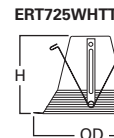

ERT725WHT High Gloss
Appliance White Trim with
White Baffle

ERT725WHTTS High
Gloss Appliance White
Trim with White Baffle,
Torsion Spring

HOUSING / LAMP:
ET700: 50W PAR30L, 75W PAR30L,
85W BR30, 90W A19, 100W R30
ET700R: 50W PAR30L, 75W PAR30L,
85W BR30, 90W A19, 100W R30

DIMENSIONS: Height: 5-3/8" [136mm];
OD: 7-1/4" [184mm]