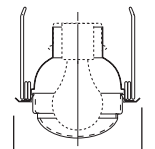

HOUSING / LAMP:

EI500AT: 40W A19, 50W PAR30
EI500RAT: 40W A19, 50W PAR30
ET500: 75W A19, 75W PAR30
ET500R: 75W A19, 75W PAR30

DIMENSIONS: OD: 6-1/2" [165mm]