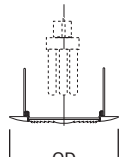

73 Fresnel Glass Lens

- 73P White Trim with Fresnel Glass Lens
- 73PS White Trim with Fresnel Glass Lens, Wet Location

HOUSING / LAMP:
H274E: 13W TTT or 13W DTT
H276E: 13W TTT or 13W DTT

DIMENSIONS: OD: 8" [203mm]