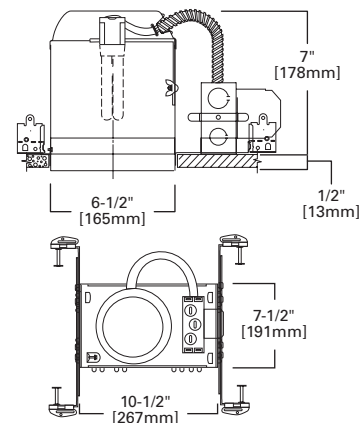

ORDERING INFORMATION: ORDER HOUSING AND TRIMS SEPARATELY⁴

SAMPLE NUMBER: H274E - 406WWB

Housing	Trims	Accessories
H274E=6" Aperture, New Construction, Non-IC, Compact Fluorescent, 13W CFL	Baffles 406 Baffle, 13W TTT or 13W DTT, OD: 7-3/4" [197mm] 406BA=Black Baffle with Specular Clear Reflector and Torsion Springs 406WB=White Baffle with Specular Clear Reflector and Torsion Springs 406WWB=White Baffle with White Reflector and Torsion Springs Lenses and Diffusers 270 Albalite Lens with Reflectors, 13W TTT or 13W DTT, OD: 8" [203mm] 270PS=White Trim with Frosted Albalite Glass Lens, Wet Location Listed 271 Drop Opal Lens, 13W TTT or 13W DTT, OD: 7-1/8" [181mm] 271PS=White Trim with Drop Opal Glass Lens, Wet Location Listed 272 Dome Lens with Reflector, 13W TTT or 13W DTT, OD: 7-3/4" [197mm] 272PS=White Trim with Frosted Glass Dome, Wet Location Listed 70 Albalite Lens, 13W TTT or 13W DTT, OD: 8" [203mm] 70P=White Trim with Frosted Albalite Glass Lens 70PS=White Trim with Frosted Albalite Glass Lens, Wet Location Listed 71 Drop Opal Lens, 13W TTT or 13W DTT, OD: 8" [203mm] 71P=White Trim with Drop Opal Glass Lens 71PS=White Trim with Drop Opal Glass Lens, Wet Location Listed 73 Fresnel Lens, 13W TTT or 13W DTT, OD: 8" [203mm] 73P=White Trim with Fresnel Glass Lens 73PS=White Trim with Fresnel Glass Glass Lens, Wet Location Listed Reflectors 405 Specular Reflector, 13W TTT or 13W DTT, OD: 7-1/4" [184mm] 405CG=White Trim with Champagne Gold Reflector 405H=White Trim with Haze Reflector 405RG=White Trim with Residential Gold Reflector 405SC=White Trim with Specular Clear Reflector 4051 Self Flanged White Reflector, 13W TTT or 13W DTT, OD: 7-1/4" [184mm] 4051P=White Self Flanged Reflector	Designer Trim Rings Compatible with 405 only TRM6C=Chrome TRM6MB=Black Metal TRM6P=White Metal TRM6SN=Satin Nickel TRM6TBZ=Tuscan Bronze TRM7MB=Black Plastic Oversize Trim Rings For use when ceiling opening is cut too large. See accessories section for compatible trims. OT400P=6" I.D. x 9-1/4" O.D., Oversized White Metal Trim Ring (May be used behind standard Halo trims rings.) OT403P=6" I.D. x 8" O.D. Oversized White Plastic Trim Ring

NOTES: Δ UL/cUL Listed for Wet Location with select trims. Δ TTT = Triple Twin Tube Compact Fluorescent Lamp. Δ DTT = Double Twin Tube Compact Fluorescent Lamp.

Specifications and dimensions subject to change without notice. Consult your Cooper Lighting Representative or visit www.cooperlighting.com for available options, accessories and ordering information.