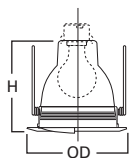

430 Wall Wash with Baffle and Full Reflector

430W White Trim with White Baffle, AIR-TITE™

430P White Trim with Black Baffle, AIR-TITE™

HOUSING / LAMP:
H7T: 90W TB19, 100W A19, 100W BT15, 100W MB19
H7TNB: 90W TB19, 100W A19, 100W BT15, 100W MB19
H7TCP: 90W TB19, 100W A19, 100W BT15, 100W MB19

DIMENSIONS: Height: 5" [127mm]; OD: 7-1/4" [184mm]

1412 Low Voltage Adj Spot 30° Tilt

1412W White Trim with White Baffle and Lampholder

1412P White Trim with Black Baffle and Lampholder