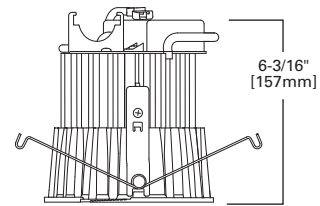

6-INCH LED NEW CONSTRUCTION EMERGENCY NON - IC

FEATURES

- Available in 2700K, 3000K, 3500K and 4000K color temperatures
- Designed for interchangeable trim choices
- Integral, thermally protected electronic LED driver
- Dimmable under normal power
- Must be used with H750TEM6 emergency LED new construction housing
- Emergency backup driver on H750TEM6 powers LED upon power failure
- LED connector is a UL and CSA Listed Luminaire disconnect
- AIR-TITE™ rating makes housings air tight
- Operates at less than 14W

Compliances may not apply to all product configurations. Please consult the product spec sheet for compliance details.

COMPLIANCES: UL/cUL Listed 1598 Luminaire, ENERGY STAR Qualified, CA T24 & IECC (see specifications), AIR-TITE™ Certified ASTM E283, RoHS Compliant

ML7068XXT120DEM
600 SERIES
EMERGENCY LED
MODULE

ORDERING INFORMATION: ORDER HOUSING, MODULE AND TRIMS SEPARATELY^A

SAMPLE NUMBER: H750TEM6 - ML706827T120DEM - 493WBS06