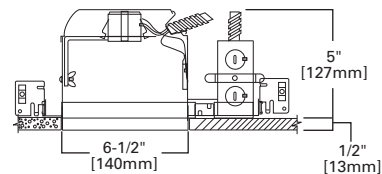

ORDERING INFORMATION: ORDER HOUSING AND TRIMS SEPARATELY^A

SAMPLE NUMBER: E12700 - ERT707WHT

Housing	Trims
E12700=6" Aperture, Shallow Ceiling, New Construction, IC, 120V Line Voltage	Adjustables ERT704 Eyeball, 65W BR30, 75W R30, 75W PAR30L, OD: 8" [203mm] ERT704=High Gloss Appliance White Trim with White Eyeball Baffles ERT707 Metal Baffle, 50W PAR30, 65W BR30, 75W PAR30L, OD: 7-1/4" [184mm] ERT707=High Gloss Appliance White Trim with Black Baffle ERT707WHT=High Gloss Appliance White Trim with White Baffle ERT714 Plastic Baffle, 65W BR30, 50W PAR30, 75W PAR30L, OD: 8" [203mm] ERT714=High Gloss Appliance White Trim with Black Baffle ERT714WHT=High Gloss Appliance White Trim with White Baffle ERT716 Shallow Metal Baffle, 65W BR30, 75W PAR30, 75W PAR30L, OD: 8" [203mm] ERT716WHT=High Gloss Appliance White Trim with White Baffle Open ERT705 Open, 50W PAR30L, 60W BR30, 75W PAR30, OD: 8" [203mm] ERT705=High Gloss Appliance White Trim Reflectors ERT710 Specular Reflector, 50W PAR30, 65W BR30, 75W R30, 75W PAR30L, OD: 7-1/4" [184mm] ERT710=High Gloss Appliance White Trim with Clear Specular Reflector ERT710G=High Gloss Appliance White Trim with Gold Reflector Showerlight ERT721 Showerlight with Frosted Glass Lens and Reflector, 35W PAR30L, OD: 8" [203mm] ERT721=High Gloss Appliance White Trim with Frosted Glass Lens ERT723 Showerlight with Fresnel Glass Lens and Reflector, 35W PAR30L, OD: 8" [203mm] ERT723=High Gloss Appliance White Trim with Fresnel Glass Lens

NOTES: Δ Not to be used in direct contact with spray foam insulation. Δ UL/cUL Listed for Wet Location with select trims.

Specifications and dimensions subject to change without notice. Consult your Cooper Lighting Representative or visit www.cooperlighting.com for available options, accessories and ordering information.