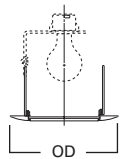

70 Albalite Lens

70P White Trim with Frosted Albalite Glass Lens

70PS White Trim with Frosted Albalite Glass Lens, Wet Location Listed