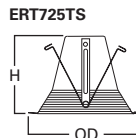

ERT725 Black Metal Baffle/Splay

ERT725 High Gloss
Appliance White Trim with
Black Baffle

ERT725TS High Gloss
White Trim with Black
Baffle Torsion Spring
Construction

HOUSING / LAMP:
ET700: 50W PAR30L, 85W BR30,
90W A19, 100W R30,
ET700R: 50W PAR30L, 85W BR30,
90W A19, 100W R30,

DIMENSIONS: Height: 5-3/8" [136mm];
OD: 7-1/4" [184mm]