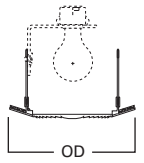

ERT703 Fresnel Glass Lens Showerlight

ERT703 High Gloss Appliance White Trim with Fresnel Glass Lens

HOUSING / LAMP:
ET2700: 60W A19

DIMENSIONS: OD: 8" [203mm]