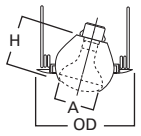

78 Eyeball 30° Tilt

- 78P White Trim with White Eyeball
- 78PAT White Trim with White Eyeball - AIR-TITE™ Trim
- 78SN Satin Nickel Trim with Satin Nickel Eyeball
- 78TBZ Tuscan Bronze Trim with Tuscan Bronze Eyeball
- 78B Satin Brass Trim with Satin Brass Eyeball
- 78PB Polished Brass Trim with Polished Brass Eyeball

HOUSING / LAMP:
H71CATNB: 65W BR30, 75W R30, 75W PAR30L
H71CTNB: 65W BR30, 75W R30, 75W PAR30L

DIMENSIONS: Height: 4-1/8" [105mm]; Aperture: 3-15/16" [100mm]; OD: 8" [203mm]