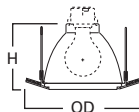

ERT721 Showerlight with Frosted Lens and Reflector

ERT721 High Gloss
Appliance White Trim with
Frosted Glass Lens

HOUSING / LAMP:

EI2700: 35W PAR30L
EI2700AT: 35W PAR30L
EI2700R: 40W A19

DIMENSIONS: Height: 4-1/4" [108mm]; OD: 8" [203mm]