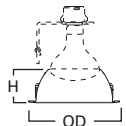

429 Dayform White Cone

429P White Trim and Splay Reflector

HOUSING / LAMP:

H7RT: 65W BR30, 75W R30, 75W PAR30, 75W PAR30L
H7T: 65W BR30, 75W R30
H7TCP: 65W BR30, 75W R30

DIMENSIONS: Height: 3" [76mm]; OD: 7-1/4" [184mm]