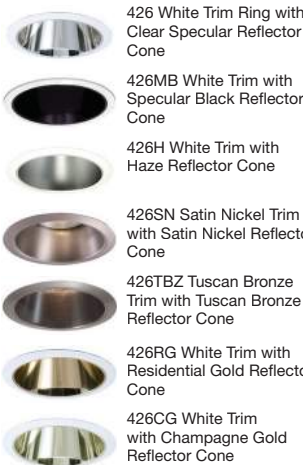

426 Reflector Cone

HOUSING / LAMP:
H7UICAT: 75W PAR30, 75W PAR30L, 85W BR30, 100W R30, 100W PAR38, 100W R40
H7UIC: 75W PAR30, 75W PAR30L, 85W BR30, 100W R30, 100W PAR38, 100W R40

DIMENSIONS: Height: 2-11/16" [68mm]; OD: 7-1/4" [184mm]