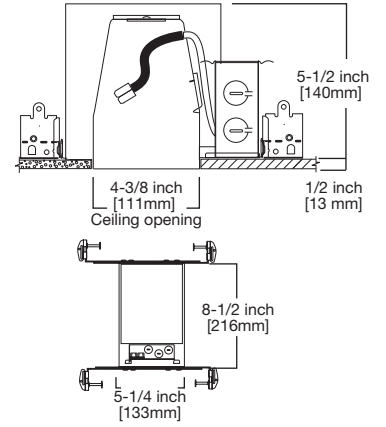

ORDERING INFORMATION: ORDER HOUSING AND MODULE SEPARATELY

SAMPLE NUMBER: H995ICAT - RL460WH827PK

Housing	RL460 Modules
H995ICAT=4" Aperture, New Construction, IC AIR-TITE™, High Efficacy LED Housing	80 CRI RL460WH827PK=4" LED Retrofit Module with Regressed Baffle and Lens, White Baffle and Ring, 80 CRI, 2700K RL460SN827PK=4" LED Retrofit Module with Regressed Baffle and Lens, Satin Nickel Baffle and Ring, 80 CRI, 2700K RL460WH830PK=4" LED Retrofit Module with Regressed Baffle and Lens, White Baffle and Ring, 80 CRI, 3000K RL460SN830PK=4" LED Retrofit Module with Regressed Baffle and Lens, Satin Nickel Baffle and Ring, 80 CRI, 3000K RL460WH835PK=4" LED Retrofit Module with Regressed Baffle and Lens, White Baffle and Ring, 80 CRI, 3500K 90 CRI RL460WH930PK=4" LED Retrofit Module with Regressed Baffle and Lens, White Baffle and Ring, 90 CRI, 3000K RL460WH935PK=4" LED Retrofit Module with Regressed Baffle and Lens, White Baffle and Ring, 90 CRI, 3500K