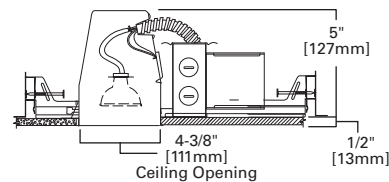

ORDERING INFORMATION: ORDER HOUSING AND TRIMS SEPARATELY^Δ

SAMPLE NUMBER: H1499TAT - 1493W