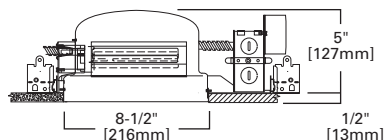

8-INCH SQUARE COMPACT FLUORESCENT NEW CONSTRUCTION NON - IC

FEATURES

- Got Nail!™ bar hangers
- Pass-N-Thru™ tool-less shortening of bar hangers
- Compact fluorescent with thermally protected electronic ballast
- Die-formed housing and plaster frame
- Housing may be removed from plaster frame for junction box access
- Electronic ballast 120V - 277V, HPF

Compliances may not apply to all product configurations. Please consult the product spec sheet for compliance details.

COMPLIANCES: UL/cUL Listed - Wet Location, UL/cUL Listed - Damp Location, UL/cUL Listed 1598 Luminaire, UL/cUL Listed for Feed Through

H1EF