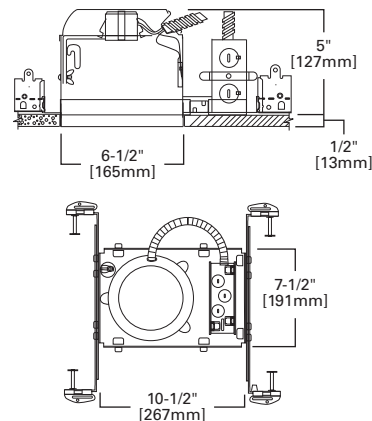

ORDERING INFORMATION: ORDER HOUSING AND TRIMS SEPARATELY¹

SAMPLE NUMBER: H27T - 310W

Housing

H27T=6" Aperture, New Construction, Non-IC, Shallow Ceiling, 120V Line Voltage

Trims

Adjustables

376 Adjustable Gimbal - 30° Tilt, 75W PAR30, OD: 7-1/4" [184mm]
376P=White Trim Ring, Black Baffle
376W=White Trim Ring, White Baffle

378 Adjustable with Splay - 25° Tilt, 75W PAR30, OD: 7-1/4" [184mm]
378=White Trim with Clear Specular Splay
378P=White Trim with White Splay Trim

419 Regressed Eyeball with Splay - 25° Tilt, 75W PAR30, OD: 7-1/4" [184mm]
419P=White Trim and Eyeball with White Splay

420 Regressed Eyeball - 30° Tilt, 75W BR30, 75W PAR30L, 75W PAR30, OD: 7-1/4" [184mm]
420P=White Trim with White Eyeball and Black Baffle
420PB=Polished Brass Trim with Polished Brass Eyeball and Black Baffle
420W=White Trim with White Eyeball and White Baffle

74 Eyeball - 30° Tilt, 75W PAR30, OD: 8" [203mm]
74P=White Trim and Eyeball

77 Adjustable Eyeball - 30° Tilt, 50W R20, 50W PAR20, OD: 8" [203mm]
77P=White Trim with White Eyeball

78 Eyeball - 30° Tilt, 65W BR30, 75W R30, 75W PAR30, 75W PAR30L, OD: 8" [203mm]
78B=Satin Brass Trim with Satin Brass Eyeball
78P=White Trim with White Eyeball
78PAT=White Trim with White Eyeball - AIR-TITE™ Trim
78PB=Polished Brass Trim with Polished Brass Eyeball
78SN=Satin Nickel Trim with Satin Nickel Eyeball
78TBZ=Tuscan Bronze Trim with Tuscan Bronze Eyeball

90 Double Bubble Adjustable - 60° Tilt, 250W PAR38, OD: 8" [203mm]
90P=White Trim and Eyeball

Baffles

310 Coilex® Baffle, 65W BR30, 75W R30, 75W PAR30, 75W PAR30L, 310W, P, SN, TBZ - OD: 7-1/4" [184mm], 310WG, PG - OD: 8" [203mm]
310P=White Trim with Black Coilex® Baffle
310PG=Wide White Trim Ring with Black Coilex® Baffle
310SN=Satin Nickel Trim with Black Coilex® Baffle
310TBZ=Tuscan Bronze Trim with Black Coilex® Baffle
310W=White Trim with White Coilex® Baffle
310WG=Wide White Trim Ring with White Coilex® Baffle

312 Coilex® Baffle, 85W BR30, 75W PAR30, OD: 7-1/4" [184mm]
312P=White Trim with Black Baffle
312W=White Trim with White Baffle

353 Metal Baffle, 65W BR30, 75W R30, 75W PAR30, 75W PAR30L, OD: 7-1/4" [184mm]
353SN=Satin Nickel Trim with Satin Nickel Baffle
353TBZ=Tuscan Bronze Trim with Tuscan Bronze Baffle

Lenses and Diffusers

170 Albalite Lens with Reflector, 40W A19, OD: 8" [203mm]
170P=White Trim with Frosted Albalite Glass Lens
170PS=White Trim with Frosted Albalite Glass Lens, Wet Location Listed and AIR-TITE™

171 Drop Opal Lens with Reflector, 60W A19, OD: 8" [203mm]
171P=White Trim with Drop Opal Glass Lens
171PS=White Trim with Drop Opal Glass Lens, Wet Location Listed and AIR-TITE™

172 Dome Lens with Reflector, 75W PAR30, 100W A19, OD: 7-3/4" [197mm]
172PS=White Trim with Frosted Glass Dome, Wet Location Listed and AIR-TITE™
172SNS=Satin Nickel Trim with Frosted Glass Dome, Wet Location Listed and AIR-TITE™
172TBZS=Tuscan Bronze Trim with Frosted Glass Dome, Wet Location Listed and AIR-TITE™