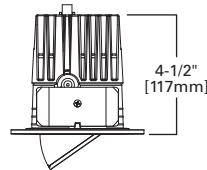

ELSG4058

4-INCH LED LIGHT ENGINE / TRIM ADJUSTABLE

FEATURES

- 4" Round and Square gimbal style trims combined with LED light engine
- 35 degree tilt
- Optics are MR16-like with interchangeable reflectors (25° included)
- 25°, 35°, 50° reflectors available in TL412RK optional reflector kit
- Available in 2700K, 3000K, 3500K and 4000K color temperatures
- Dimmable
- Finishes include White, Satin Nickel and Tuscan Bronze
- Compatible with all H4 LED Housings
- Front-loading, snap-in media and reflector cover

Compliances may not apply to all product configurations. Please consult the product spec sheet for compliance details.

COMPLIANCES: ENERGY STAR Qualified, CA T24 & IECC (see specifications), RoHS Compliant

See Spec Sheet for Compliant Models

ELG4058