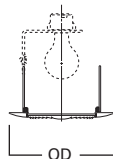

HOUSING / LAMP:

H7RT: 60W A19
H7T: 60W A19
H7TCP: 60W A19

DIMENSIONS: OD: 8" [203mm]