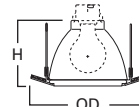

ERT721 Showerlight with Frosted Lens and Reflector

ERT721 High Gloss
Appliance White Trim with
Frosted Glass Lens

HOUSING / LAMP:

EI700: 40W A19
EI700AT: 40W A19
EI700ATNB: 40W A19
EI700NB: 40W A19
EI700R: 40W A19
EI700RAT: 40W A19

DIMENSIONS: Height: 4-1/4" [108mm]; OD: 8" [203mm]

ERT725 Black Metal Baffle/Splay

ERT725 High Gloss
Appliance White Trim with
Black Baffle

ERT725TS High Gloss
White Trim with Black
Baffle Torsion Spring
Construction