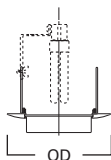

HOUSING / LAMP:

- H280E: 18W TTT/18W DTT
- H280EEM: 18W TTT/18W DTT
- H280EICAT: 18W TTT/18W DTT
- H280EL: 18W TTT/18W DTT
- H280ELICAT: 18W TTT/18W DTT
- H283E: 18W TTT/18W DTT
- H283EL: 18W TTT/18W DTT
- H285E: 26W TTT/26W DTT
- H285EEM: 26W TTT/26W DTT
- H285EEML: 26W TTT/26W DTT
- H285EICAT: 26W TTT/26W DTT
- H285EL: 26W TTT/26W DTT
- H285ELICAT: 26W TTT/26W DTT
- H287E: 26W TTT/26W DTT
- H287EL: 26W TTT/26W DTT

DIMENSIONS: OD: 8" [203mm]