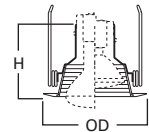

5010 PAR Metal Step Baffle

5010 White Trim with Black Baffle

5010W White Trim with White Baffle

HOUSING / LAMP:

H51CAT: 60W BR30, 50W PAR30
H5RICAT: 60W BR30, 50W PAR30, 50W PAR30L

DIMENSIONS: Height: 2-1/16" [52mm]; OD: 6-3/8" [162mm]