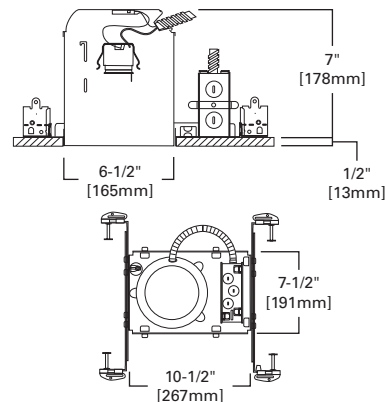

ORDERING INFORMATION: ORDER HOUSING AND TRIMS SEPARATELY⁴

SAMPLE NUMBER: H7TNB - 30WAT

Housing

H7TNB=6" Aperture, New Construction, Non-IC, 120V Line Voltage, No Socket Bracket

Trims

Adjustables

376 Adjustable Gimbal - 30° Tilt, 75W PAR30, OD: 7-1/4" [184mm]
376P=White Trim Ring, Black Baffle
376W=White Trim Ring, White Baffle

378 Adjustable with Splay - 25° Tilt, 75W PAR30, OD: 7-1/4" [184mm]
378=White Trim with Clear Specular Splay
378P=White Trim with White Splay Trim

419 Regressed Eyeball with Splay - 25° Tilt, 75W PAR30, OD: 7-1/4" [184mm]
419P=White Trim and Eyeball with White Splay

420 Regressed Eyeball - 30° Tilt, 65W BR30, 75W PAR30L, 75W PAR30, OD: 7-1/4" [184mm]
420P=White Trim with White Eyeball and Black Baffle
420PB=Polished Brass Trim with Polished Brass Eyeball and Black Baffle
420W=White Trim with White Eyeball and White Baffle

478 Adjustable with Splay - 25° Tilt, 90W PAR38, OD: 7-1/4" [184mm]
478=White Trim with Clear Specular Splay
478P=White Trim with White Splay

74 Eyeball - 30° Tilt, 75W PAR30, OD: 8" [203mm]
74P=White Trim and Eyeball

76 Adjustable Gimbal - 30° Tilt screw base lamp, - 50° Tilt side prong lamp, 150W PAR38 Side Prong Lamp recommended, OD: 8" [203mm]
76P=White Trim with Gimbal Ring

77 Adjustable Eyeball - 30° Tilt, 50W R20, 50W PAR20, OD: 8" [203mm]
77P=White Trim with White Eyeball

78 Eyeball - 30° Tilt, 65W BR30, 75W R30, 75W PAR30, 75W PAR30L, OD: 8" [203mm]
78B=Satin Brass Trim with Satin Brass Eyeball
78P=White Trim with White Eyeball
78PAT=White Trim with White Eyeball - AIR-TITE™ Trim
78PB=Polished Brass Trim with Polished Brass Eyeball
78SN=Satin Nickel Trim with Satin Nickel Eyeball
78TBZ=Tuscan Bronze Trim with Tuscan Bronze Eyeball

Baffles

30 Super Trim™ AIR-TITE™ Baffle, 100W R30, 150W PAR38, 75W PAR30, 75W PAR30L, 85W BR30, 100W A19, OD: 7-1/4" [184mm]

30PAT=White Trim with Black Baffle and Clear Reflector
30SNAT=Satin Nickel Trim with Satin Nickel Baffle and Reflector
30TBZAT=Tuscan Bronze Trim with Tuscan Bronze Baffle and Reflector
30WAT=White Trim with White Baffle and White Reflector
30WATH=White Trim with White Baffle and Clear Reflector

Lenses and Diffusers

170 Albalite Lens with Reflector, 60W A19, OD: 8" [203mm]
170P=White Trim with Frosted Albalite Glass Lens
170PS=White Trim with Frosted Albalite Glass Lens, Wet Location Listed and AIR-TITE™

171 Drop Opal Lens with Reflector, 60W A19, OD: 8" [203mm]
171P=White Trim with Drop Opal Glass Lens
171PS=White Trim with Drop Opal Glass Lens, Wet Location Listed and AIR-TITE™

172 Dome Lens with Reflector, 75W PAR30, 100W A19, OD: 7-3/4" [197mm]
172PS=White Trim with Frosted Glass Dome, Wet Location Listed and AIR-TITE™
172SNS=Satin Nickel Trim with Frosted Glass Dome, Wet Location Listed and AIR-TITE™
172TBZS=Tuscan Bronze Trim with Frosted Glass Dome, Wet Location Listed and AIR-TITE™