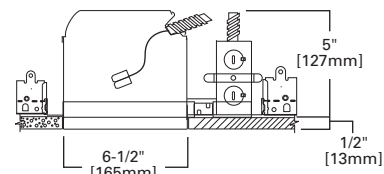

6-INCH LED SHALLOW NEW CONSTRUCTION ICAT

FEATURES

- Got Nail™ bar hangers
- Pass-N-Thru™ tool-less shortening of bar hangers
- Slide-N-Side™ wire traps
- Quick Connect wiring connectors included in junction box
- AIR-TITE™ per ASTM E283
- Die-formed housing and plaster frame
- Housing may be removed from plaster frame for junction box access
- Compatible with Halo RL560, LED modules and ML56 Shallow LED trims

Compliances may not apply to all product configurations. Please consult the product spec sheet for compliance details.
COMPLIANCES: UL/cUL Listed - Wet Location, UL/cUL Listed - Damp Location, UL/cUL Listed 1598 Luminaire, UL/cUL Listed for Feed Through, UL/cUL Listed for Insulation Contact, ENERGY STAR Qualified, CA T24 & IECC (see specifications), AIR-TITE™ Certified ASTM E283

H2750ICAT

See
Spec Sheet
for Compliant
Models

ORDERING INFORMATION: ORDER HOUSING AND MODULE SEPARATELY

SAMPLE NUMBER: H2750ICAT - RL560WH6827