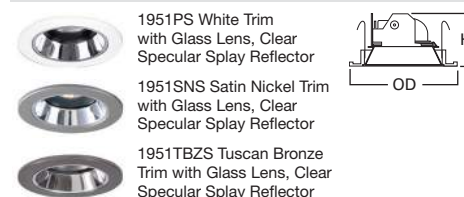

1951 Low Voltage Regressed Lensed Showerlight

1951PS White Trim with Glass Lens, Clear Specular Splay Reflector

1951SNS Satin Nickel Trim with Glass Lens, Clear Specular Splay Reflector

1951TBZS Tuscan Bronze Trim with Glass Lens, Clear Specular Splay Reflector

HOUSING / LAMP:

H1499ICAT: 50W 12V MR16
H1499RTAT: 35W 12V MR16
H1499TAT: 50W 12V MR16
H1499TCP: 50W 12V MR16

DIMENSIONS: Height: 2-1/2" [63mm]; OD: 5-5/16" [129mm]