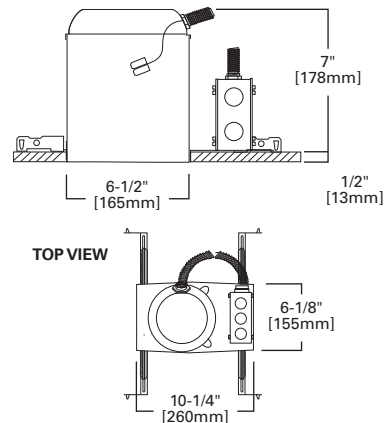

6-INCH LED NEW CONSTRUCTION OR REMODEL NON - IC

FEATURES

- "Boat shaped" plaster frame design for new construction or remodel
- Compliant to Chicago Plenum construction
- Quick Connect wiring connectors included in junction box
- Die-formed housing and plaster frame
- Housing may be removed from plaster frame for junction box access
- Compatible with Halo 600 Series and 900 Series LED modules
- Rated for 15W maximum

Compliances may not apply to all product configurations. Please consult the product spec sheet for compliance details.

COMPLIANCES: UL/cUL Listed - Wet Location, UL/cUL Listed - Damp Location, UL/cUL Listed 1598 Luminaire, UL/cUL Listed for Feed Through, ENERGY STAR Qualified, IECC Compliant, Chicago CCEA

H750TCP

ORDERING INFORMATION: ORDER HOUSING, MODULE AND TRIMS SEPARATELY^A

SAMPLE NUMBER: H750TCP - ML706830 - 493WBS06