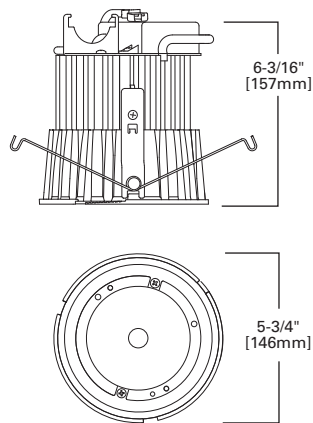

FEATURES

- Available in 2700K, 3000K, 3500K and 4000K color temperatures
- Designed for interchangeable trim choices
- Integral, thermally protected electronic LED driver
- Dimmable under normal power
- Must be used with H750TEM912 emergency LED new construction housing
- Emergency backup driver on H750TEM912 powers LED upon power failure
- LED connector is a UL and CSA Listed Luminaire disconnect
- AIR-TITE™ rating makes housings air tight
- Operates at less than 15W

Compliances may not apply to all product configurations. Please consult the product spec sheet for compliance details.

COMPLIANCES: UL/cUL Listed 1598 Luminaire, ENERGY STAR Qualified, CA T24 & IECC (see specifications), AIR-TITE™ Certified ASTM E283, RoHS Compliant

6-INCH LED NEW CONSTRUCTION EMERGENCY NON - IC

**ML7098XXT120DEM
900 SERIES
EMERGENCY LED
MODULE**

ORDERING INFORMATION: ORDER HOUSING, MODULE AND TRIMS SEPARATELY¹

SAMPLE NUMBER: H750TEM912 - ML709827T120DEM - 493WBS06

LED Emergency Backup Housing	900 Series LED Emergency Module	Color Temperature (Nominal CCT)	Ceiling and Dimming Type
H750TEM912=6" Non-IC, AIR-TITE™, New Construction LED Housing for Halo 900 Series 120V, and 1200 Series 120V/277V Emergency LED Modules	ML7 LED 900 Series Modules ML7098=LED Module, 900 Series, 80 CRI	27=2700°K 30=3000°K 35=3500°K 40=4000°K	T120DEM=Non-IC Listed, 120V for Standard 120V Dimming; with Emergency Connection for Mating Connection with the H750TEM912 Emergency Housing
Trim Options¹		H7 LED Trims Accessories	
Baffle 492 Frost Regressed Glass Lens Trim 492PS06=White Baffle with Frost Lens and White Trim Ring, Shower Rated 493 Solite® Regressed Glass Lens Baffle Trim 493BBS06=Black Baffle with Solite® Lens, White Trim Ring, Shower Rated 493WS06=White Baffle with Solite® Lens, White Trim Ring, Shower Rated 494 Open Baffle Trim 494WB06=White Baffle, White Trim Ring Reflector 493 Solite® Regressed Glass Lens Reflector Trim 493HS06=Haze Reflector with Solite® Lens, White Trim Ring, Shower Rated 493PS06=White Reflector with Solite® Lens, White Trim Ring, Shower Rated 493SC06=Specular Clear Reflector with Solite® Lens, White Trim Ring, Shower Rated 493SNS06=Satin Nickel Reflector with Solite® Lens, Satin Nickel Trim Ring, Shower Rated 493TBS06=Tuscan Bronze Reflector with Solite® Lens, Tuscan Bronze Trim Ring, Shower Rated 494 Open Reflector Trim 494H06=Haze Reflector, White Trim Ring 494P06=White Reflector, White Trim Ring 494SC06=Specular Clear Reflector, White Trim Ring Wall Wash 495 Wall Wash 495PWW06=Wall Wash with White Reflector, Specular Kick Reflector and Lens, White Trim Ring 495WW06=Wall Wash with Semi-specular Clear Reflector, Specular Kick Reflector and Lens, White Trim Ring		494OPTIC=6" Over-Optic Diffuse Polymer Lens for Use with Open LED Trims, Shower Rated (494 family) Enlarge Trim Ring OT400P=Enlarge White Metal Ring, 6" I.D. x 9-1/4" O.D. (Ring slips behind standard trim ring.) OT403P=Enlarge White Plastic Ring, 6" I.D. x 8" O.D. (Ring slips behind standard trim ring.) OT490WH=6" Enlarge White Die-cast Trim Ring 9-1/4" O.D. (Attaches to LED module. Substitute for standard trim ring shipped with trims.) Thin Profile Trim Rings TRM490BK=Thin Profile Black Die-cast Trim Ring TRM490PC=Thin Profile Polished Chrome Die-cast Trim Ring TRM490SN=Thin Profile Satin Nickel Die-cast Trim Ring TRM490TBZ=Thin Profile Tuscan Bronze Die-cast Trim Ring TRM490WH=Thin Profile Matte White Die-cast Trim Ring