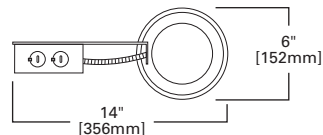

ORDERING INFORMATION: ORDER HOUSING AND TRIMS SEPARATELY^A

SAMPLE NUMBER: ET500R - ERT513WHT