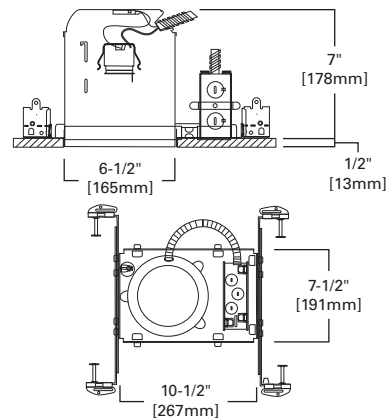

ORDERING INFORMATION: ORDER HOUSING AND TRIMS SEPARATELY^Δ

SAMPLE NUMBER: H7ICTNB - 30WAT

Housing

H7ICTNB=6" Aperture, New Construction, IC, 120V Line Voltage, No Socket Bracket

Trims

Adjustables

376 Adjustable Gimbal - 30° Tilt, 50W PAR30, 50W PAR30L, OD: 7-1/4" [184mm]
376P=White Trim Ring, Black Baffle
376W=White Trim Ring, White Baffle

378 Adjustable with Splay - 25° Tilt, 35W PAR30L, OD: 7-1/4" [184mm]
378P=White Trim with Clear Specular Splay
378S=White Trim with White Splay Trim

420 Regressed Eyeball - 30° Tilt, 50W PAR30L, 50W PAR30, 60W BR30, OD: 7-1/4" [184mm]
420P=White Trim with White Eyeball and Black Baffle
420PB=Polished Brass Trim with Polished Brass Eyeball and Black Baffle
420W=White Trim with White Eyeball and White Baffle

478 Adjustable with Splay - 25° Tilt, 45W PAR38, OD: 7-1/4" [184mm]
478P=White Trim with Clear Specular Splay
478S=White Trim with White Splay

74 Eyeball - 30° Tilt, 75W PAR30, OD: 8" [203mm]
74P=White Trim and Eyeball

76 Adjustable Gimbal - 30° Tilt with screw base lamp, 45W PAR38, OD: 8" [203mm]
76P=White Trim with Gimbal Ring

77 Adjustable Eyeball - 30° Tilt, 50W PAR20, 75W R20, OD: 8" [203mm]
77P=White Trim with White Eyeball

78 Eyeball - 30° Tilt, 65W BR30, 75W R30, 75W PAR30L, OD: 8" [203mm]
78B=Satin Brass Trim with Satin Brass Eyeball
78P=White Trim with White Eyeball
78PAT=White Trim with White Eyeball - AIR-TITE™ Trim
78PB=Polished Brass Trim with Polished Brass Eyeball
78SN=Satin Nickel Trim with Satin Nickel Eyeball
78TBZ=Tuscan Bronze Trim with Tuscan Bronze Eyeball

Baffles

30 Super Trim™ AIR-TITE™ Baffle, 40W A19, 65W BR30, 75W R30, 75W PAR30, 75W PAR30L, 65W PAR38, 90W BR40, OD: 7-1/4" [184mm]

30PAT=White Trim with Black Baffle and Clear Reflector
30SNAT=Satin Nickel Trim with Satin Nickel Baffle and Reflector
30TBZAT=Tuscan Bronze Trim with Tuscan Bronze Baffle and Reflector
30WAT=White Trim with White Baffle and White Reflector
30WATH=White Trim with White Baffle and Clear Reflector

Lenses and Diffusers

170 Albalite Lens with Reflector, 40W A19, OD: 8" [203mm]
170P=White Trim with Frosted Albalite Glass Lens
170PS=White Trim with Frosted Albalite Glass Lens, Wet Location Listed and AIR-TITE™

171 Drop Opal Lens with Reflector, 40W A19, OD: 8" [203mm]
171P=White Trim with Drop Opal Glass Lens
171PS=White Trim with Drop Opal Glass Lens, Wet Location Listed and AIR-TITE™

172 Dome Lens with Reflector, 50W PAR30, 60W A19, OD: 7-3/4" [197mm]
172PS=White Trim with Frosted Glass Dome, Wet Location Listed and AIR-TITE™
172SNS=Satin Nickel Trim with Frosted Glass Dome, Wet Location Listed and AIR-TITE™
172TBZS=Tuscan Bronze Trim with Frosted Glass Dome, Wet Location Listed and AIR-TITE™