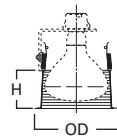

410 Coilex® Baffle

410W White Trim with White Baffle (410WG)

410P White Trim with Black Baffle