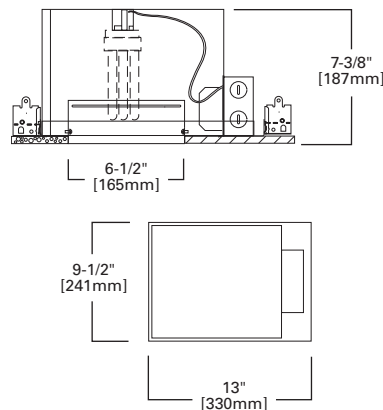

FEATURES

- Got Nail!™ bar hangers
- Pass-N-Thru™ tool-less shortening of bar hangers
- Slide-N-Side™ wire traps
- AIR-TITE™
- Compact fluorescent with thermally protected electronic ballast
- Electronic ballast 120V - 277V, HPF
- Die-formed housing and plaster frame
- Housing may be removed from plaster frame for junction box access

Compliances may not apply to all product configurations. Please consult the product spec sheet for compliance details.

COMPLIANCES: UL/cUL Listed - Wet Location, UL/cUL Listed - Damp Location, UL/cUL Listed 1598 Luminaire, UL/cUL Listed for Feed Through, UL/cUL Listed for Insulation Contact, AIR-TITE™ Certified ASTM E283

6-INCH COMPACT FLUORESCENT NEW CONSTRUCTION ICAT

H280EICAT,
H280ELICAT

ORDERING INFORMATION: ORDER HOUSING AND TRIMS SEPARATELY^A

SAMPLE NUMBER: H280EICAT - 406WWB

Housing	Trims	Accessories
H280EICAT=6" Aperture, New Construction, IC AIR-TITE™, Compact Fluorescent, 18W CFL H280ELICAT=6" Aperture, New Construction, IC AIR-TITE™, Compact Fluorescent, 18W CFL (Lamp Included)	Baffles 406 Baffle, 18W TTT or 18W DTT, OD: 7-3/4" [197mm] 406BA=Black Baffle with Specular Clear Reflector and Torsion Springs 406WB=White Baffle with Specular Clear Reflector and Torsion Springs 406WWB=White Baffle with White Reflector and Torsion Springs Lenses and Diffusers 270 Albalite Lens with Reflectors, 18W TTT or 18W DTT, OD: 8" [203mm] 270PS=White Trim with Frosted Albalite Glass Lens, Wet Location Listed 271 Drop Opal Lens, 18W TTT or 18W DTT, OD: 7-1/8" [181mm] 271PS=White Trim with Drop Opal Glass Lens, Wet Location Listed 272 Dome Lens with Reflector, 18W TTT or 18W DTT, OD: 7-3/4" [197mm] 272PS=White Trim with Frosted Glass Dome, Wet Location Listed 425 Wall Wash with Coilex® Baffle and Scoop Reflector, 18W TTT or 18W DTT, OD: 7-1/4" [184mm] 425P=White Trim with Black Baffle 425W=White Trim with White Baffle 70 Albalite Lens, 18W TTT or 18W DTT, OD: 8" [203mm] 70P=White Trim with Frosted Albalite Glass Lens 70PS=White Trim with Frosted Albalite Glass Lens, Wet Location Listed 71 Drop Opal Lens, 18W TTT or 18W DTT, OD: 8" [203mm] 71P=White Trim with Drop Opal Glass Lens 71PS=White Trim with Drop Opal Glass Lens, Wet Location Listed 73 Fresnel Lens, 18W TTT or 18W DTT, OD: 8" [203mm] 73P=White Trim with Fresnel Glass Lens 73PS=White Trim with Fresnel Glass Glass Lens, Wet Location Listed 75 Diffuser, 18W TTT or 18W DTT, OD: 7-3/4" [197mm] 75=All Glass Diffuser Reflectors 406 Specular Reflector, 18W TTT or 18W DTT, OD: 7-3/4" [197mm] 406RG=White Trim with Gold Reflector 406SC=White Trim with Specular Clear Reflector Wall Wash 424 Wall Wash / Reflector Downlight, 18W TTT or 18W DTT, OD: 7-1/4" [184mm] 424P=White Trim Ring	Designer Trim Rings Compatible with 406 (SC and RG only) 424, 425 TRM6C=Chrome TRM6MB=Black Metal TRM6P=White Metal TRM6SN=Satin Nickel TRM6TBZ=Tuscan Bronze TRM7MB=Black Plastic Oversize Trim Rings For use when ceiling opening is cut too large. See accessories section for compatible trims. OT400P=6" I.D. x 9-1/4" O.D., Oversized White Metal Trim Ring (May be used behind standard Halo trims rings.) OT403P=6" I.D. x 8" O.D. Oversized White Plastic Trim Ring

NOTES: Δ Not to be used in direct contact with spray foam insulation. Δ UL/cUL Listed for Wet Location with select trims. Δ TTT = Triple Twin Tube Compact Fluorescent Lamp. Δ DTT = Double Twin Tube Compact Fluorescent Lamp.