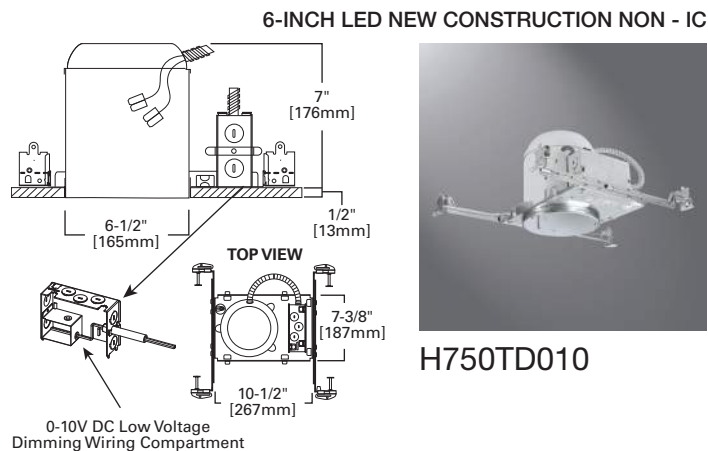

FEATURES

- Got Nail!™ bar hangers
- Pass-N-Thru™ tool-less shortening of bar hangers
- Slide-N-Side™ wire traps
- Quick Connect wiring connectors included in junction box
- Die-formed housing and plaster frame
- Housing may be removed from plaster frame for junction box access
- Compatible with Halo 1200 Series LED modules
- Rated for 25W maximum
- Pre-wired for connection to 0-10V DC low voltage dimming controls

Compliances may not apply to all product configurations. Please consult the product spec sheet for compliance details.

COMPLIANCES: UL/cUL Listed - Wet Location, UL/cUL Listed - Damp Location, UL/cUL Listed 1598 Luminaire, UL/cUL Listed for Feed Through, ENERGY STAR Qualified, CA T24 & IECC (see specifications)

H750TD010

ORDERING INFORMATION: ORDER HOUSING, MODULE AND TRIMS SEPARATELY¹

SAMPLE NUMBER: H750TD010 - ML712830TUNVD010 - 493WBS06

Housing	LED Module	Color Temperature (Nominal CCT)	Ceiling and Dimming Types
H750TD010=6" Aperture, New Construction, Non-IC, High Efficacy LED Housing	ML7128=6" LED Module, 1200 Series, 80 CRI	27=2700°K 30=3000°K 35=3500°K 40=4000°K	TUNVD010=Non-IC Rated, 120V-277V Universal Voltage Driver with 0-10V DC Dimming
Trim Options¹		Accessories²	
Baffle Open Baffle, OD: 7-1/4" (184mm) 494WB06=White Baffle, White Trim Ring Solite® Regressed Glass Lens Baffle, OD: 7-1/4" (184mm) 493BBS06=Black Baffle with Solite® Lens, White Trim Ring, Shower Rated 493WBS06=White Baffle with Solite® Lens, White Trim Ring, Shower Rated Lens Frosted Regressed Glass Lens, OD: 7-1/4" (184mm) 492PS06=White Baffle with Frost Lens and White Trim Ring, Shower Rated Reflector Open Reflector, OD: 7-1/4" (184mm) 494H06=Haze Reflector, White Trim Ring 494P06=White Reflector, White Trim Ring 494SC06=Specular Clear Reflector, White Trim Ring Solite® Regressed Glass Lens Reflector, OD: 7-1/4" (184mm) 493HS06=Haze Reflector with Solite® Lens, White Trim Ring, Shower Rated 493PS06=White Reflector with Solite® Lens, White Trim Ring, Shower Rated 493SCS06=Specular Clear Reflector with Solite® Lens, White Trim Ring, Shower Rated 493SNS06=Satin Nickel Reflector with Solite® Lens, Satin Nickel Trim Ring, Shower Rated 493TBZS06=Tuscan Bronze Reflector with Solite® Lens, Tuscan Bronze Trim Ring, Shower Rated Wall Wash Wall Wash with Specular Kick Reflector and Lens, OD: 7-1/4" (184mm) 495PWW06=Wall Wash with White Reflector, Specular Kick Reflector and Lens, White Trim Ring 495WW06=Wall Wash with Semi-specular Clear Reflector, Specular Kick Reflector and Lens, White Trim Ring		Designer Trim Rings TRM490BK=Thin Profile Black Die-cast Trim Ring TRM490PC=Thin Profile Polished Chrome Die-cast Trim Ring TRM490SN=Thin Profile Satin Nickel Die-cast Trim Ring TRM490TBZ=Thin Profile Tuscan Bronze Die-cast Trim Ring TRM490WH=Thin Profile Matte White Die-cast Trim Ring Over-Optic Lenses 494OPTIC=6" Over-Optic Diffuse Polymer Lens for Use with Open LED Trims, Shower Rated (494 family) Oversize Trim Rings OT400P=Oversize White Metal Ring, 6" I.D. x 9-1/4" O.D. (Ring slips behind standard trim ring.) OT403P=Oversize White Plastic Ring, 6" I.D. x 8" O.D. OT490WH=Oversize White Die-cast Trim Ring, 6" I.D. x 9-1/4" O.D. (Attaches to LED module. Substitute for standard trim ring shipped with trims.) Transformers H347=Steps 347V Line Voltage Down to 120V Fixture Operating Voltage, 75VA max.²