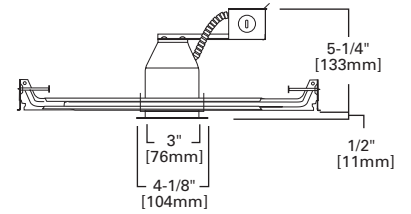

ETR300

ORDERING INFORMATION

SAMPLE NUMBER: ETR300W

Housing and Trim Kit

ETR300=3" Round Aperture Non-IC AIR-TITE™ Housing and Trim Kit, for PAR16 Screwbase Reflector Lamp, White Trim Ring with Black Baffle
ETR300W=3" Round Aperture Non-IC AIR-TITE™ Housing and Trim Kit, for PAR16 Screwbase Reflector Lamp, White Trim Ring with White Baffle