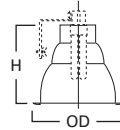

4051 Self Flanged White Reflector

- 4051P White Self Flanged Reflector