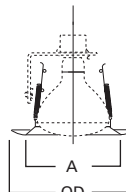

428 White Splay Trim

428P White Splay Trim

HOUSING / LAMP:

H7RT: 120W BR40, 150W R40
H7T: 120W BR40, 150W R40
H7TCP: 120W BR40, 150W R40

DIMENSIONS: Aperture: 3-7/8" [98mm];
OD: 7-3/4" [197mm]

79 Pinhole Trim

79P White Trim