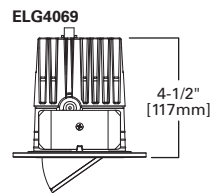

4-INCH LED LIGHT ENGINE / TRIM ADJUSTABLE

FEATURES

- ENERGY STAR® qualified. Learn more at energystar.gov
- 4" Round and Square gimbal style trims combined with LED light engine
- 35 degree tilt
- Optics are MR16-like with interchangeable reflectors (25° included)
- 25°, 35°, 50° reflectors available in TL412RK optional reflector kit
- 90 CRI and 2700K, 3000K, 3500K and 4000K color temperatures
- Dimmable
- Finishes include White, Satin Nickel and Tuscan Bronze
- Compatible with all H457 LED 2nd Generation Housings

Compliances may not apply to all product configurations. Please consult the product spec sheet for compliance details.

COMPLIANCES: ENERGY STAR Qualified, CA T24 & IECC (see specifications), RoHS Compliant

ELG4069/
ELSG4069 -
H4 LED GEN2
ADJUSTABLE
GIMBALS

See Spec Sheet for Compliant Models

ORDERING INFORMATION

SAMPLE NUMBER: ELSG406940TBZ