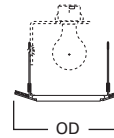

ERT701 Albalite Glass Lens Showerlight

ERT701 High Gloss
Appliance White Trim

HOUSING / LAMP:
ET700: 60W A19
ET700R: 60W A19

DIMENSIONS: OD: 8" [203mm]