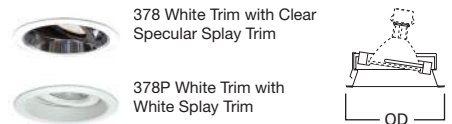

378 Adjustable with Splay 25° Tilt

HOUSING / LAMP:
H71CAT: 35W PAR30L
H71CT: 35W PAR30L
H7RICAT: 35W PAR30L
H7RICT: 35W PAR30L

DIMENSIONS: OD: 7-1/4" [184mm]