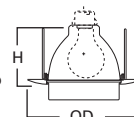

171 Drop Opal Lens with Reflector

171P White Trim with Drop Opal Glass Lens

171PS White Trim with Drop Opal Glass Lens, Wet Location, AIR-TITE™

HOUSING / LAMP:
H7ICATNB: 40W A19
H7ICTNB: 40W A19

DIMENSIONS: Height: 4" [102mm]; OD: 8" [203mm]