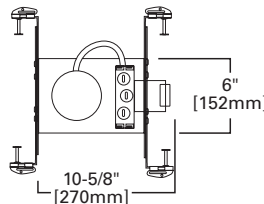

ORDERING INFORMATION: ORDER HOUSING AND TRIMS SEPARATELY^A

SAMPLE NUMBER: H1499T75 - 1493W

Housing	Trims
H1499T75=4" Aperture, Shallow Ceiling, New Construction, Non-IC, 120V/277V, Dual-tap Input, Low Voltage, 12V MR16	Adjustables 1420 Adjustable Slot Aperture - 35° Tilt, 75W 12V MR16, OD: 5-1/16" [129mm] 1420P=White Trim Ring 1420SN=Satin Nickel Trim Ring 1420TBZ=Tuscan Bronze Trim Ring 1495 Adjustable Gimbal - 30° Tilt, 75W 12V MR16, OD: 5-1/16" [129mm] 1495P=White Trim and White Gimbal 1495SN=Satin Nickel Trim with Satin Nickel Gimbal 1495TBZ=Tuscan Bronze Trim with Tuscan Bronze Gimbal 1496 Retractable Elbow - 60° Tilt, 75W 12V MR16, OD: 5-1/16" [129mm] 1496P=White Trim with White Elbow 1496SN=Satin Nickel Trim with Satin Nickel Elbow 1496TBZ=Tuscan Bronze Trim with Tuscan Bronze Elbow 1497 Adjustable Mirror Trim - 90° Tilt, 75W 12V MR16, OD: 5-1/16" [129mm] 1497P=White Trim with White Scoop 1498 Adjustable Eyeball with Baffle - 30° Tilt, 75W 12V MR16, OD: 5-1/16" [129mm] 1498BC=Black Chrome Trim and Eyeball with Black Baffle 1498P=White Trim and Eyeball with Black Baffle 1498PB=Polished Brass Trim and Eyeball with Black Baffle 1498SN=Satin Nickel Trim and Eyeball with Black Baffle 1498TBZ=Tuscan Bronze Trim and Eyeball with Black Baffle 1498W=White Trim and Eyeball with White Baffle Baffles 1419 Pinhole Baffle, 75W 12V MR16, OD: 5-1/16" [129mm] 1419P=White Trim with Black Baffle 1419SN=Satin Nickel Trim with Black Baffle 1419TBZ=Tuscan Bronze Trim with Black Baffle 1419W=White Trim with White Baffle 1453 Metal Baffle - 35° Tilt, 75W 12V MR16, OD: 5-1/16" [129mm] 1453SN=Satin Nickel Trim with Satin Nickel Baffle 1453TBZ=Tuscan Bronze Trim with Tuscan Bronze Baffle 1493 Coilex® Baffle - 35° Tilt, 75W 12V MR16, OD: 5-1/16" [129mm] 1493BC=Black Chrome Trim with Black Baffle 1493P=White with Black Baffle 1493PB=Polished Brass Trim with Black Baffle 1493SN=Satin Nickel Trim with Black Baffle 1493TBZ=Tuscan Bronze Trim with Black Baffle 1493W=White with White Baffle Reflectors 1421 Reflector - 35° Tilt, 75W 12V MR16, OD: 5-1/16" [129mm] 1421C=White Trim, Clear Specular Reflector 1421CG=White Trim, Champagne Gold Reflector 1421H=White Trim, Haze Reflector 1421MB=White Trim, Black Specular Reflector 1421RG=White Trim, Residential Gold Reflector 1421SN=Satin Nickel Trim, Satin Nickel Reflector 1421TBZ=Tuscan Bronze Trim, Tuscan Bronze Reflector 1421W=White Trim, White Reflector

NOTES: ^A Trim cover glass may be substituted with optional color or optical lens media. See accessories.