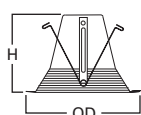

ERT711 Regressed Eyeball

ERT711 High Gloss
Appliance White Trim and
Eyeball with Black Baffle

HOUSING / LAMP:

EI700: 50W PAR30
EI700AT: 50W PAR30
EI700ATNB: 65W BR30, 75W R30
EI700NB: 65W BR30, 75W R30

DIMENSIONS: Height: 3" [76mm]; OD: 8" [203mm]

ERT705 Open

ERT705 High Gloss
Appliance White Trim

HOUSING / LAMP:

EI700: 65W BR30, 75W PAR30, 75W PAR30L
EI700AT: 65 W BR30, 75W PAR30, 75W PAR30L
EI700ATNB: 65 W BR30, 75W PAR30, 75W PAR30L
EI700NB: 65 W BR30, 75W PAR30, 75W PAR30L
EI700R: 65 W BR30, 75W PAR30, 75W PAR30L
EI700RAT: 65 W BR30, 75W PAR30, 75W PAR30L

DIMENSIONS: Aperture: 3-7/8" [98mm]; OD: 8" [203mm]

ERT721 Showerlight with Frosted Lens and Reflector

ERT721 High Gloss
Appliance White Trim with
Frosted Glass Lens

HOUSING / LAMP:

EI700: 40W A19
EI700AT: 40W A19
EI700ATNB: 40W A19
EI700NB: 40W A19
EI700R: 40W A19
EI700RAT: 40W A19

DIMENSIONS: Height: 4-1/4" [108mm]; OD: 8" [203mm]

ERT725 Black Metal Baffle/Splay

ERT725 High Gloss
Appliance White Trim with
Black Baffle

ERT725TS High Gloss
White Trim with Black
Baffle Torsion Spring
Construction

ERT725TS

ERT725

HOUSING / LAMP:

EI700: 50W PAR30L, 65W BR30
EI700AT: 50W PAR30L, 65W BR30
EI700ATNB: 50W PAR30L, 65W BR30
EI700NB: 50W PAR30L, 65W BR30
EI700R: 50W PAR30L, 65W BR30
EI700RAT: 50W PAR30L, 65W BR30

DIMENSIONS: Height: 5-3/8" [136mm];
OD: 7-1/4" [184mm]

ERT725WHT White Metal Baffle/Splay

ERT725WHT High Gloss
Appliance White Trim with
White Baffle

ERT725WHTTS High
Gloss Appliance White
Trim with White Baffle,
Torsion Spring

ERT725WHTTS

ERT725WHT

HOUSING / LAMP: