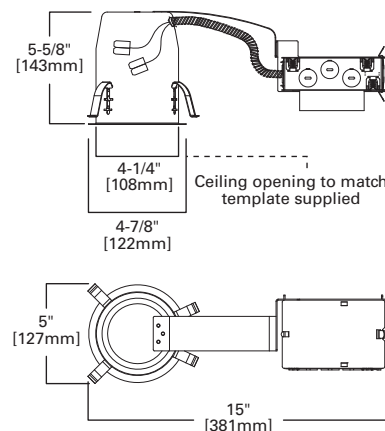

ORDERING INFORMATION: ORDER HOUSING, LIGHT ENGINE AND TRIMS SEPARATELY^A

SAMPLE NUMBER: H455RTUNVD010 - EL405830 - TL403WBS

H4 LED Housing	H4 LED Light Engine	Color Temperature (Nominal CCT)	H4 LED Trim	Reflector
H455RTUNVD010= 4" Housing H4 LED Series Downlight, Remodel, Non-Insulated Ceiling, AIR-TITE™, LED driver, 120V-277V, 50/60Hz, Dimmable with 0-10V DC	EL4058= 4" LED Downlight Light Engine, 80 CRI	27=2700°K 30=3000°K 35=3500°K 40=4000°K	Baffle Open Baffle TL401BB=Black Baffle, White Trim Ring TL401WB=White Baffle, White Trim Ring Polymer Baffle and Lens - Showerlight TL422PS=White Polymer Baffle and Ring, Regressed Prismatic Polymer Lens, Shower Trim Front is Non-electrically Conductive with "Dead-front" Polymer Material Solite® Regressed Lens Baffle TL403BBS=Black Baffle with Solite® Lens, White Trim Ring, Shower Rated TL403WBS=White Baffle with Solite® Lens, White Trim Ring, Shower Rated Square Trim with Solite® Regressed Lens Baffle TLS408SNBB=Square Baffle Trim with Solite® Regressed Lens, Black Baffle, Satin Nickel Ring, Shower Rated TLS408TBZBB=Square Baffle Trim with Solite® Regressed Lens, Black Baffle, Tuscan Bronze Ring, Shower Rated TLS408WHBB=Square Baffle Trim with Solite® Regressed Lens, Black Baffle, White Ring, Shower Rated TLS408WHWB=Square Baffle Trim with Solite® Regressed Lens, White Baffle, White Ring, Shower Rated	Open Reflector TL400H=Haze Reflector, White Trim Ring TL400SBK=Specular Black Reflector, White Trim Ring TL400SC=Specular Clear Reflector, White Trim Ring TL400SN=Satin Nickel Reflector, Satin Nickel Trim Ring TL400TBZ=Tuscan Bronze Reflector, Tuscan Bronze Trim Ring TL400WH=White Reflector, White Trim Ring Solite® Regressed Lens Reflector TL402HS=Haze Reflector with Solite® Lens, White Trim Ring, Shower Rated TL402SBKS=Specular Black Reflector with Solite® Lens, White Trim Ring, Shower Rated TL402SCS=Specular Clear Reflector with Solite® Lens, White Trim Ring, Shower Rated TL402SNS=Satin Nickel Reflector with Solite® Lens, Satin Nickel Trim Ring, Shower Rated TL402TBZS=Tuscan Bronze Reflector with Solite® Lens, Tuscan Bronze Trim Ring, Shower Rated TL402WHS=White Reflector with Solite® Lens, White Trim Ring, Shower Rated Wall Wash Wall Wash with Reflector and Diffusing Lens TL409WHWW=Wall Wash Downlight - White Reflector with Specular Wall Wash Optic, Diffusing lens and White Ring, Shower Rated TL409WW=Wall Wash Downlight - Semi-Specular Clear Reflector with Specular Wall Wash Optic, Diffusing lens and White Ring, Shower Rated

Accessories

Designer Trim Ring Designer Trim Rings, Thin Profile - For use with Round TL400, TL401, TL402, TL403, TL409 trims	TRM400BK=Black, Die-cast Trim Ring TRM400PC=Polished Chrome, Die-cast Trim Ring TRM400SN=Satin Nickel, Die-cast Trim Ring	TRM400TBZ=Tuscan Bronze, Die-cast Trim Ring TRM400WH=White, Die-cast Trim Ring