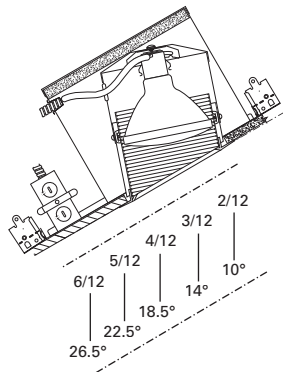

PITCH TO DEGREE CONVERSION