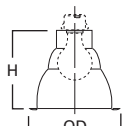

4051 Self Flanged White Reflector

4051P White Self Flanged Reflector