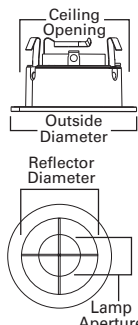

DIMENSIONS: Aperture: 2" [51mm], Reflector Diameter: 3" [75mm],
 Ceiling Opening: 3-3/4" [95mm], OD: 4-1/4" [108mm]

3005 Crossblade Reflector

HOUSING / LAMP:

H36ICAT: 120V GU10 50W
 H36LVICAT: 12V MR16 50W
 H36LVRTAT: 12V MR16 50W
 H36LVRTAT277: 12V MR16 50W
 H36LVTAT: 12V MR16 50W
 H36LVTAT277: 12V MR16 50W
 H36LVTATCP: 12V MR16 50W
 H36RTAT: 120V GU10 50W
 H36TAT: 120V GU10 50W
 H38ICAT: 120V GU10 50W
 H38LVICAT: 12V MR16 50W