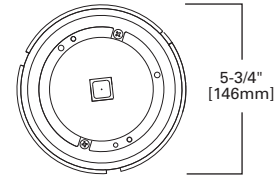

6-INCH LED NEW CONSTRUCTION EMERGENCY NON - IC

FEATURES

- Available in 2700K, 3000K, 3500K and 4000K color temperatures
- Designed for interchangeable trim choices
- Integral, thermally protected electronic LED driver
- Dimmable under normal power
- Must be used with H750TEM6 emergency LED new construction housing
- Emergency backup driver on H750TEM6 powers LED upon power failure
- LED connector is a UL and CSA Listed Luminaire disconnect
- AIR-TITE™ rating makes housings air tight
- Operates at less than 14W

Compliances may not apply to all product configurations. Please consult the product spec sheet for compliance details.

COMPLIANCES: UL/cUL Listed 1598 Luminaire, ENERGY STAR Qualified, CA T24 & IECC (see specifications), AIR-TITE™ Certified ASTM E283, RoHS Compliant

ML7068XXT120DEM
600 SERIES
EMERGENCY LED
MODULE

ORDERING INFORMATION: ORDER HOUSING, MODULE AND TRIMS SEPARATELY^A

SAMPLE NUMBER: H750TEM6 - ML706827T120DEM - 493WBS06