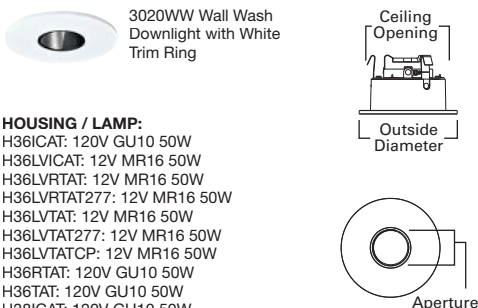

3020 Wall Wash Downlight

HOUSING / LAMP:

H36ICAT: 120V GU10 50W
H36LVICAT: 12V MR16 50W
H36LVRTAT: 12V MR16 50W
H36LVRTAT277: 12V MR16 50W
H36LVTAT: 12V MR16 50W
H36LVTAT277: 12V MR16 50W
H36LVTATCP: 12V MR16 50W
H36RTAT: 120V GU10 50W
H36TAT: 120V GU10 50W
H38ICAT: 120V GU10 50W
H38LVICAT: 12V MR16 37W

DIMENSIONS: Aperture: 1-9/16" [40mm],
Ceiling Opening: 3-3/4" [95mm], OD: 4-1/4" [108mm]

Specifications and dimensions subject to change without notice. Consult your Cooper Lighting Representative or visit www.cooperlighting.com for available options, accessories and ordering information.