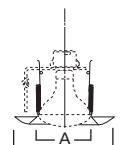

HOUSING / LAMP:
H7ICAT: 50W PAR30, 65W BR30, 75W R30, 75W PAR30L
H7ICT: 50W PAR30, 65W BR30, 75W R30, 75W PAR30L
H7RICAT: 50W PAR30, 65W BR30, 75W R30, 75W PAR30L
H7RICT: 50W PAR30, 65W BR30, 75W R30, 75W PAR30L

DIMENSIONS: Height: 3-7/8" [98mm]; OD: 7-1/4" [197mm]