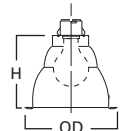

DIMENSIONS: Height: 3" [76mm]; OD: 7-1/4" [184mm]

404 Specular Reflector

HOUSING / LAMP:
 H7UICAT: 100W A19
 H7UIC: 100W A19

DIMENSIONS: Height: 5" [127mm]; OD: 7-1/4" [184mm]

30 Super Trim™ AIR-TITE™ Baffle