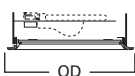

HOUSING / LAMP:
H2EF: (2) 26W DTT
H2EFICAT: (2) 18W DTT
H2IC: 75W A19
H2T: 150W A19 or A21

DIMENSIONS: OD: 11-5/8" [295mm] Square