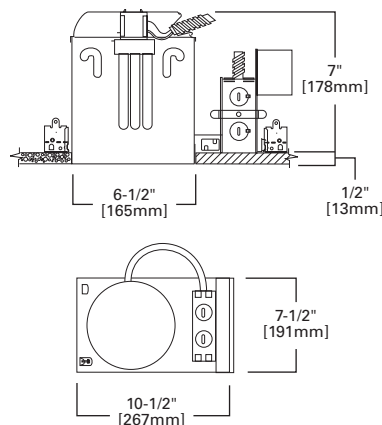

FEATURES

- Got Nail!™ bar hangers
- Pass-N-Thru™ tool-less shortening of bar hangers
- Slide-N-Side™ wire traps
- Compact fluorescent with thermally protected electronic ballast
- Electronic ballast 120V - 277V, HPF
- Die-formed housing and plaster frame
- Housing may be removed from plaster frame for junction box access

Compliances may not apply to all product configurations. Please consult the product spec sheet for compliance details.

COMPLIANCES: UL/cUL Listed - Wet Location, UL/cUL Listed - Damp Location, UL/cUL Listed 1598 Luminaire, UL/cUL Listed for Feed Through

6-INCH COMPACT FLUORESCENT NEW CONSTRUCTION NON - IC

H280E, H280EL, H280EEM

ORDERING INFORMATION: ORDER HOUSING AND TRIMS SEPARATELY^A

SAMPLE NUMBER: H280E - 406WWB

Housing	Trims	Accessories
H280E=6" Aperture, New Construction, Non-IC, Compact Fluorescent, 18W CFL H280EEM=6" Aperture, New Construction, Non-IC, Compact Fluorescent, 18W CFL, Dual Voltage Emergency H280EL=6" Aperture, New Construction, Non-IC, Compact Fluorescent, 18W CFL (lamp included)	Baffles 406 Baffle, 18W TTT/18W DTT, OD: 7-3/4" [197mm] 406BA=Black Baffle with Specular Clear Reflector and Torsion Springs 406WB=White Baffle with Specular Clear Reflector and Torsion Springs 406WWB=White Baffle with White Reflector and Torsion Springs Lenses and Diffusers 270 Albalite Lens with Reflectors, 18W TTT/18W DTT, OD: 8" [203mm] 270PS=White Trim with Frosted Albalite Glass Lens, Wet Location Listed 271 Drop Opal Lens, 18W TTT/18W DTT, OD: 7-1/8" [181mm] 271PS=White Trim with Drop Opal Glass Lens, Wet Location Listed 272 Dome Lens with Reflector, 18W TTT/18W DTT, OD: 7-3/4" [197mm] 272PS=White Trim with Frosted Glass Dome, Wet Location Listed 425 Wall Wash with Coilex® Baffle and Scoop Reflector, 18W TTT/18W DTT, OD: 7-1/4" [184mm] 425P=White Trim with Black Baffle 425W=White Trim with White Baffle 70 Albalite Lens, 18W TTT/18W DTT, OD: 8" [203mm] 70P=White Trim with Frosted Albalite Glass Lens 70PS=White Trim with Frosted Albalite Glass Lens, Wet Location Listed 71 Drop Opal Lens, 18W TTT/18W DTT, OD: 8" [203mm] 71P=White Trim with Drop Opal Glass Lens 71PS=White Trim with Drop Opal Glass Lens, Wet Location Listed 73 Fresnel Lens, 18W TTT/18W DTT, OD: 8" [203mm] 73P=White Trim with Fresnel Glass Lens 73PS=White Trim with Fresnel Glass Glass Lens, Wet Location Listed 75 Diffuser, 18W TTT/18W DTT, OD: 7-3/4" [197mm] 75=All Glass Diffuser Reflectors 406 Specular Reflector, 18W TTT/18W DTT, OD: 7-3/4" [197mm] 406RG=White Trim with Gold Reflector 406SC=White Trim with Specular Clear Reflector Wall Wash 424 Wall Wash / Reflector Downlight, 18W TTT/18W DTT, OD: 7-1/4" [184mm] 424P=White Trim Ring	Designer Trim Rings Compatible with 406 (SC and RG only) 424, 425 TRM6C=Chrome TRM6MB=Black Metal TRM6P=White Metal TRM6SN=Satin Nickel TRM6TBZ=Tuscan Bronze TRM7MB=Black Plastic Oversize Trim Rings For use when ceiling opening is cut too large. See accessories section for compatible trims. OT400P=6" I.D. x 9-1/4" O.D., Oversized White Metal Trim Ring (May be used behind standard Halo trims rings.) OT403P=6" I.D. x 8" O.D. Oversized White Plastic Trim Ring

NOTES: Δ UL/cUL Listed for Wet Location with select trims. Δ TTT = Triple Twin Tube Compact Fluorescent Lamp. Δ DTT = Double Twin Tube Compact Fluorescent Lamp.