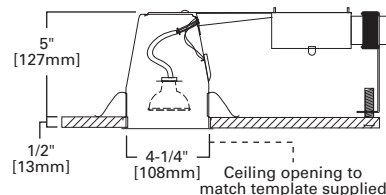

ORDERING INFORMATION: ORDER HOUSING AND TRIMS SEPARATELY^A

SAMPLE NUMBER: ET400LVRAT - ERT401LVW

Housing	Trims
ET400LVRAT=4" Aperture, Remodel, Non-IC, AIR-TITE™, 12V Low Voltage, MR16	Adjustables ERT402LV Eyeball - 30° Tilt, 12V 50W MR16, OD: 5" [127mm] ERT402LV=High Gloss Appliance White Trim Ring with White Eyeball Baffles ERT401LV Baffle, 12V 50W MR16, OD: 5" [127mm] ERT401LV=High Gloss Appliance White Trim Ring with Black Baffle ERT401LVW=High Gloss Appliance White Trim Ring with White Baffle
	Reflectors ERT403LV Reflector, 12V 50W MR16, OD: 5" [127mm] ERT403LV=High Gloss Appliance White Trim with Clear Specular Reflector ERT403LVG=High Gloss Appliance White Trim with Gold Reflector Slot Aperture ERT404LV Slot Aperture, 12V 50W MR16, OD: 5" [127mm] ERT404LV=High Gloss Appliance White Trim and Slot

NOTES: Δ UL/cUL Listed for Wet Location with select trims. Δ Trim cover glass may be substituted with optional color or optical lens media.

Specifications and dimensions subject to change without notice. Consult your Cooper Lighting Representative or visit www.cooperlighting.com for available options, accessories and ordering information.