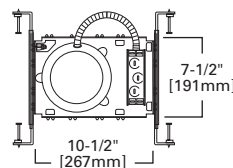

ORDERING INFORMATION: ORDER HOUSING AND TRIMS SEPARATELY^A

SAMPLE NUMBER: E1700NB - ERT713WHT

Housing	Trims
E1700NB=6" Aperture, New Construction, IC, 120V Line Voltage, No-Socket Bracket	Adjustables ERT704 Eyeball, 75W R30, 65W BR30, 75W PAR30L, OD: 8" [203mm] ERT704=High Gloss Appliance White Trim with White Eyeball Baffles ERT705 Open, 65 W BR30, 75W PAR30, 75W PAR30L, OD: 8" [203mm] ERT705=High Gloss Appliance White Trim ERT716 Shallow Metal Baffle, 40W A19, 65W BR30, 75W PAR30, 75W PAR30L, OD: 8" [203mm] ERT716=High Gloss Appliance White Trim with White Baffle Full Cone Metal Baffle ERT713 Black Metal Baffle, 40W A19, 65W BR30, 75W R30, 75W PAR30, 75W PAR30L, 90W BR40, OD: 7-1/4" [184mm] ERT713=High Gloss Appliance White Trim with Black Baffle ERT713TS=High Gloss Appliance White Trim with Black Baffle and Torsion Spring Construction ERT713L Black Metal Baffle, 75W BR40, 65W BR30, 75W PAR30L, OD: 7-1/4" [184mm] ERT713L=High Gloss Appliance White Trim with Black Baffle ERT713LTS=High Gloss Appliance White Trim with Black Baffle and Torsion Spring Construction ERT713WHT White Metal Baffle, 40W A19, 65W BR30, 75W R30, 75W PAR30, 75W PAR30L, 90W BR40, OD: 7-1/4" [184mm] ERT713WHT=High Gloss Appliance White Trim with White Baffle ERT713WHTTS=High Gloss Appliance White Trim with White Baffle and Torsion Spring Construction ERT725 Black Metal Baffle/Splay, 50W PAR30L, 65W BR30, OD: 7-1/4" [184mm] ERT725=High Gloss Appliance White Trim with Black Baffle ERT725TS=High Gloss Appliance White Trim with Black Baffle and Torsion Spring Construction ERT725WHT White Metal Baffle/Splay, 40W A19, 50W PAR30L, 65W BR30, 75W PAR30L, OD: 7-1/4" [184mm] ERT725WHT=High Gloss Appliance White Trim with White Baffle ERT725WHTTS=High Gloss Appliance White Trim with White Baffle and Torsion Spring Construction Regressed Eyeball ERT711 Regressed Eyeball, 65W BR30, 75W R30, OD: 8" [203mm] ERT711=High Gloss Appliance White Trim and Eyeball with Black Baffle Showerlight ERT721 Showerlight with Frosted Glass Lens and Reflector, 40W A19, OD: 8" [203mm] ERT721=High Gloss Appliance White Trim with Frosted Glass Lens ERT723 Showerlight with Fresnel Glass Lens and Reflector, 40W A19, OD: 8" [203mm] ERT723=High Gloss Appliance White Trim with Fresnel Glass Lens White Cone Reflector ERT712 White Reflector, 40W A19, 65W BR30, 75W PAR30, 75W PAR30L, 75W R30, 90W BR40, OD: 7-1/4" [184mm] ERT712=High Gloss Appliance White Trim with White Reflector ERT712TS=High Gloss Appliance White Trim with White Reflector and Torsion Spring Construction

NOTES: ^A Not to be used in direct contact with spray foam insulation. ^Δ UL/cUL Listed for Wet Location with select trims.