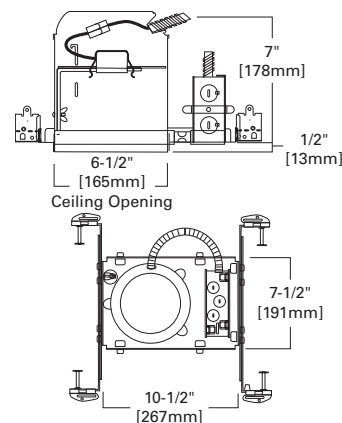

6-INCH GU24 REMODEL ICAT

H724RICAT
H724RICATL

FEATURES

- Quick Connect wiring connectors included in junction box
- AIR-TITE™ per ASTM-E283
- Die-formed housing
- Remodel springs accommodate 1/2" and 5/8" ceiling material
- NM cable pry-outs and conduit knockouts in junction box
- GU24 socket for energy-efficient lamps
- LED connector for upgrade to Halo RL and ML LED modules

Compliances may not apply to all product configurations. Please consult the product spec sheet for compliance details.

COMPLIANCES: UL/cUL Listed for Insulation Contact, UL/cUL Listed - Damp Location, UL/cUL Listed - Wet Location, AIR-TITE™ Certified ASTM E283, IECC Compliant, Washington State Energy Code, ENERGY STAR Qualified

ORDERING INFORMATION: ORDER HOUSING, TRIM AND LAMP (BY OTHERS) SEPERATELY. MODEL WITH "L" SUFFIX INCLUDES LAMP.

SAMPLE NUMBER: H724RICAT 30WAT

Housing

H724RICAT=6" Insulated Ceiling, AIR-TITE™ Remodel Recessed Housing, GU24 Base, 120V

H724RICATL=6" Insulated Ceiling, AIR-TITE™ Remodel Recessed Housing, GU24 Base, 120V; with 15W R30 CFL Lamp Included

Trims¹

Adjustable

78 Eyeball - 30° Tilt

- 78P=White Trim with White Eyeball
- 78PAT=White Trim with White Eyeball - AIR-TITE™ trim
- 78TBZ=Tuscan Bronze Trim with Tuscan Bronze Eyeball

Baffles

30 Super Trim™ AIR-TITE™ Baffle

- 30PAT=White Trim with Black Baffle and Clear Reflector
- 30SNAT=Satin Nickel Trim with Satin Nickel Baffle and Reflector
- 30TBZAT=Tuscan Bronze Trim with Tuscan Bronze Baffle and Reflector
- 30WAT=White Trim with White Baffle and White Reflector
- 30WATH=White Trim with White Baffle and Clear Reflector

310 Coilex® Baffle

- 310P=White Trim with Black Coilex® Baffle
- 310PG=Wide White Trim Ring with Black Coilex® Baffle
- 310SN=Satin Nickel Trim with Black Coilex® Baffle
- 310TBZ=Tuscan Bronze Trim with Black Coilex® Baffle
- 310W=White Trim with White Coilex® Baffle
- 310WG=Wide White Trim Ring with White Coilex® Baffle

312 Coilex® Baffle

- 312P=White Trim with Black Baffle
- 312W=White Trim with White Baffle

353 Metal Baffle

- 353SN=Satin Nickel Trim with Satin Nickel Baffle
- 353TBZ=Tuscan Bronze Trim with Tuscan Bronze Baffle

410 Coilex® Baffle

- 410P=White Trim with Black Baffle
- 410W=White Trim with White Baffle (410WG - White Trim with White Baffle and 8" O.D. Trim Ring)

ERT707 Metal Baffle

- ERT707=High Gloss Appliance White Trim with Black Baffle
- ERT707WHT=High Gloss Appliance White Trim with White Baffle

ERT709 Large Aperture Metal Baffle

- ERT709=High Gloss Appliance White Trim with Black Baffle
- ERT709WHT=High Gloss Appliance White Trim with White Baffle

ERT714 Plastic Baffle

- ERT714=High Gloss Appliance White Trim with Black Baffle
- ERT714WHT=High Gloss Appliance White Trim with White Baffle

ERT717 Large Aperture Plastic Baffle

- ERT717WHT=High Gloss Appliance White Trim and White Baffle

ERT713 Metal Baffle (Socket Supporting)

- ERT713=High Gloss Appliance White Trim with Black Baffle
- ERT713WHT=High Gloss Appliance White Trim with White Baffle