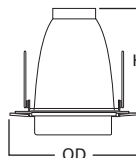

271 Drop Opal Lens

271PS White Trim with Drop Opal Glass Lens, Wet Location Listed

HOUSING / LAMP:

- H280E: 18W TTT/18W DTT
- H280EEM: 18W TTT/18W DTT
- H280EICAT: 18W TTT/18W DTT
- H280EL: 18W TTT/18W DTT
- H280ELICAT: 18W TTT/18W DTT
- H283E: 18W TTT/18W DTT
- H283EL: 18W TTT/18W DTT
- H285E: 26W TTT/26W DTT
- H285EEM: 26W TTT/26W DTT
- H285EEML: 26W TTT/26W DTT
- H285EICAT: 26W TTT/26W DTT
- H285EL: 26W TTT/26W DTT
- H285ELICAT: 26W TTT/26W DTT
- H287E: 26W TTT/26W DTT
- H287EL: 26W TTT/26W DTT

DIMENSIONS: Height: 6-1/2" [165mm]; OD: 8" [203mm]