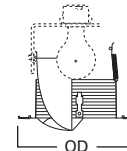

425 Wall Wash with Coilex® Baffle and Scoop

425W White Trim with White Baffle

425P White Trim with Black Baffle

HOUSING / LAMP:
H7RT: 60W A19
H7T: 60W A19
H7TCP: 60W A19

DIMENSIONS: OD: 7-1/4" [184mm]