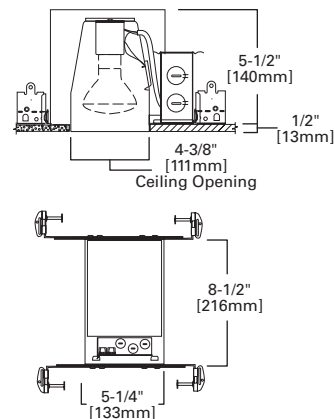

ORDERING INFORMATION: ORDER HOUSING AND TRIMS SEPARATELY^A

SAMPLE NUMBER: H99ICAT - 993W

Housing	Trims	Accessories
H99ICAT=4" Aperture, Shallow Ceiling, IC AIR-TITE™, 120V Line Voltage	Adjustables 996 Adjustable Eyeball - 15° Tilt, 50W PAR20, OD: 5-1/16" [129mm] 996P=White Trim with White Eyeball 996SN=Satin Nickel Trim with Satin Nickel Eyeball 996TBZ=Tuscan Bronze Trim with Tuscan Bronze Eyeball 998 Adjustable Eyeball - 30° Tilt, 40W R16, OD: 5-1/16" [129mm] 998P=White Trim with White Eyeball 998PB=Polished Brass Trim with Polished Brass Eyeball 998SN=Satin Nickel Trim with Satin Nickel Eyeball 998TBZ=Tuscan Bronze Trim with Tuscan Bronze Eyeball Baffles 953 Metal Baffle, 30W R20, 35W PAR20, With H1999 Socket Extender 50W PAR20, OD: 5-1/16" [129mm] 953P=White Trim with Black Baffle 953SN=Satin Nickel Trim with Satin Nickel Baffle 953TBZ=Tuscan Bronze Trim with Tuscan Bronze Baffle 953W=White Trim with White Baffle 993 Coilex® Baffle, 30W R20, 35W PAR20, With H1999 Socket Extender 50W PAR20, 50W R20, OD: 5-1/16" [129mm] 993P=White Trim with Black Baffle 993PB=Polished Brass Trim with Black Baffle 993SN=Satin Nickel Trim with Black Baffle 993TBZ=Tuscan Bronze Trim with Black Baffle 993W=White Trim with White Baffle ERT413 Metal Baffle, 40W A19, 50W R20 (ERT413WHT only), 45W R20, 50W PAR 20, OD: 5-1/16" [129mm] ERT413=High Gloss Appliance White Trim Ring with Black Baffle ERT413WHT=High Gloss Appliance White Trim Ring with White Baffle Decorative 945 Metropolitan Ice Lite, 30W R20, OD: 5-1/16" [129mm] 945=Frosted Glass 945BLUE=Frosted Blue Glass 946 Metropolitan Deco, 30W R20, OD: 5-5/8" [143mm] 946BC=Black Chrome Accent with Translucent Rings 946PB=Polished Brass Accent with Translucent Rings Reflectors 999 Reflector, 40W R16, 50W R20, 50W PAR20, OD: 5-1/16" [129mm] 999H=White Trim with Haze Reflector 999MB=White Trim with Specular Black Reflector 999P=White Trim with Specular Clear Reflector 999RG=White Trim with Residential Gold Reflector 999SN=Satin Nickel Trim with Satin Nickel Reflector 999TBZ=Tuscan Bronze Trim with Tuscan Bronze Reflector 999W=White Trim with White Reflector Showerlight 952 Frosted Dome Lens Showerlight, 30W R20, 35W PAR20, With H1999 Socket Extender 50W PAR20, OD: 5-1/16" [129mm] 952PS=White Trim Ring, Frost Dome Glass Lens Showerlight 955 Showerlight, 30W R20, 35W PAR20, OD: 5-1/16" [129mm] 955PS=White Trim Ring, Prismatic Glass Lens Showerlight	Socket Extender H1999=Socket Extender, for Use with Select Trims and Housings, Extends Lamp 1" (25mm)

NOTES: ^A Not to be used in direct contact with spray foam insulation. ^Δ UL/cUL Listed for Wet Location with select trims.

Specifications and dimensions subject to change without notice. Consult your Cooper Lighting Representative or visit www.cooperlighting.com for available options, accessories and ordering information.