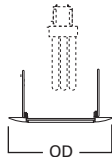

70 Albalite Glass Lens

- 70P White Trim with Frosted Albalite Glass Lens
- 70PS White Trim with Frosted Albalite Glass Lens, Wet Location Listed