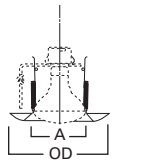

75 Diffuser

75 All Glass Diffuser

HOUSING / LAMP:
 H27T: 60W A19

DIMENSIONS: OD: 7-3/4" [197mm]

328 White Splay Trim

328P White Splay Trim

HOUSING / LAMP:
 H27RT: 75W PAR30, 75W PAR30L, 85W BR30, 100W R30
 H27T: 75W PAR30, 75W PAR30L, 85W BR30, 100W R30