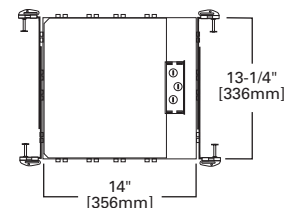

H1EFICAT

ORDERING INFORMATION: ORDER HOUSING AND TRIMS SEPARATELY^A

SAMPLE NUMBER: H1EFICAT - 10P

Housing	Trims
H1EFICAT=8" Square Aperture, New Construction, IC AIR-TITE™, Compact Fluorescent, (2) 13W DTT CFL	Lenses and Diffusers 10 Albalite Lens, (2) 13W DTT, OD: 9-3/8" [238mm] Square 10P=White Trim with Albalite Glass Lens 10PS=White Trim with Albalite Glass Lens, Wet Location listed Showerlight 110 Albalite Glass Diffuser Showerlight, (2) 13W DTT, OD: 9-3/8" [238mm] Square 110P=White Trim with Frosted Glass Diffuser 113 Fresnel Splay, (2) 13W DTT, OD: 9-3/8" [238mm] Square 113P=White Splay Trim with Fresnel Glass Lens 11GP Drop Diffuser, (2) 13W DTT, OD: 9-3/8" [238mm] Square 11GP=White Trim with Glass Drop Diffuser 13 Fresnel Lens, (2) 13W DTT, OD: 9-3/8" [238mm] Square 13P=White Trim with Fresnel Glass Lens 13PS=White Trim with Fresnel Glass Glass Lens, Wet Location Listed, Showerlight 15 All Glass Diffuser, (2) 13W DTT, OD: 9-3/8" [238mm] Square 15=All Glass Frosted Diffuser

NOTES: ^A Not to be used in direct contact with spray foam insulation. ^Δ UL/cUL Listed for Wet Location with select trims. ^Δ DTT = Double Twin Tube Compact Fluorescent Lamp.

Housing	Wattage	Voltage	CFL Lamp Type (lamp by others)	Generic Lamp Designation	Socket	Ballast	Lamp
H1EFICAT	(2) 13W	120V-277V	DTT (Double Triple Tube)	CFQ13W/G24q	G24q-1 (4-pin)	Electronic	Not included

Specifications and dimensions subject to change without notice. Consult your Cooper Lighting Representative or visit www.cooperlighting.com for available options, accessories and ordering information.