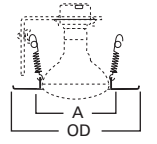

DIMENSIONS: Height: 4-1/4" [108mm]; OD: 8" [203mm]

ERT706 Open

ERT706 High Gloss Appliance White Trim

HOUSING / LAMP:
ET2700: 65W BR30, 75W R30, 75W PAR30, 75W PAR30L
ET2700R: 65W BR30, 75W R30, 75W PAR30, 75W PAR30L