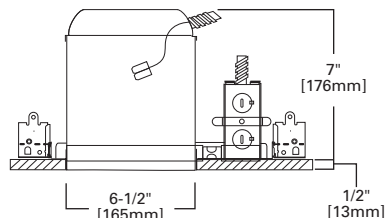

FEATURES

- Got Nail!™ bar hangers
- Pass-N-Thru™ tool-less shortening of bar hangers
- Slide-N-Side™ wire traps
- Quick Connect wiring connectors included in junction box
- AIR-TITE™
- Die-formed housing and plaster frame
- Housing may be removed from plaster frame for junction box access
- Compatible with Halo 600 Series and 900 Series LED modules
- Rated for 15W maximum

Compliances may not apply to all product configurations. Please consult the product spec sheet for compliance details.

COMPLIANCES: UL/cUL Listed - Wet Location, UL/cUL Listed - Damp Location, UL/cUL Listed 1598 Luminaire, UL/cUL Listed for Feed Through, UL/cUL Listed for Insulation Contact, ENERGY STAR Qualified, CA T24 & IECC (see specifications), AIR-TITE™ Certified ASTM E283

6-INCH LED NEW CONSTRUCTION ICAT

H750ICAT

ORDERING INFORMATION: ORDER HOUSING, MODULE AND TRIMS SEPARATELY¹

SAMPLE NUMBER: H750ICAT - ML706830 - 493WBS06

Housing	LED Module	Color Temperature (Nominal CCT)	Ceiling and Dimming Type
H750ICAT=6" Aperture, New Construction, IC AIR-TITE™, High Efficacy LED Housing	ML7068=6" LED Module, 600 Series, 80 CRI ML7098=6" LED Module, 900 Series, 80 CRI	27=2700°K 30=3000°K 35=3500°K 40=4000°K	ML7 LED 600 Series Modules [Blank]=ICAT Listed, 120V Module with Standard 120V Dimming Capability ML7 LED 900 Series Modules ICAT120D=ICAT Listed, 120V Module with Standard 120V Dimming Capability
Trim Options¹	Accessories		
Baffle Open Baffle, OD: 7-1/4" (184mm) 494WB06=White Baffle, White Trim Ring Solite® Regressed Glass Lens Baffle, OD: 7-1/4" (184mm) 493BBS06=Black Baffle with Solite® Lens, White Trim Ring, Shower Rated 493WBS06=White Baffle with Solite® Lens, White Trim Ring, Shower Rated Lensed Frosted Regressed Glass Lens, OD: 7-1/4" (184mm) 492PS06=White Baffle with Frost Lens and White Trim Ring, Shower Rated Reflector Open Reflector, OD: 7-1/4" (184mm) 494H06=Haze Reflector, White Trim Ring 494P06=White Reflector, White Trim Ring 494SC06=Specular Clear Reflector, White Trim Ring Solite® Regressed Glass Lens Reflector, OD: 7-1/4" (184mm) 493HS06=Haze Reflector with Solite® Lens, White Trim Ring, Shower Rated 493PS06=White Reflector with Solite® Lens, White Trim Ring, Shower Rated 493SCS06=Specular Clear Reflector with Solite® Lens, White Trim Ring, Shower Rated 493SNS06=Satin Nickel Reflector with Solite® Lens, Satin Nickel Trim Ring, Shower Rated 493TBZS06=Tuscan Bronze Reflector with Solite® Lens, Tuscan Bronze Trim Ring, Shower Rated Wall Wash Wall Wash with Specular Kick Reflector and Lens, OD: 7-1/4" (184mm) 495PWW06=Wall Wash with White Reflector, Specular Kick Reflector and Lens, White Trim Ring 495WW06=Wall Wash with Semi-specular Clear Reflector, Specular Kick Reflector and Lens, White Trim Ring	Designer Trim Rings TRM490BK=Thin Profile Black Die-cast Trim Ring TRM490PC=Thin Profile Polished Chrome Die-cast Trim Ring TRM490SN=Thin Profile Satin Nickel Die-cast Trim Ring TRM490TBZ=Thin Profile Tuscan Bronze Die-cast Trim Ring TRM490WH=Thin Profile Matte White Die-cast Trim Ring Over-Optic Lenses 494OPTIC=6" Over-Optic Diffuse Polymer Lens for Use with Open LED Trims, Shower Rated (494 family) Over-size Trim Rings OT400P=Over-size White Metal Trim Ring, 6" I.D. x 9-1/4" O.D. OT403P=Over-size White Plastic Trim Ring, 6" I.D. x 8" O.D. OT490WH=Over-size White Die-cast Trim Ring, 6" I.D. x 9-1/4" O.D. (Attaches to LED module. Substitute for standard trim ring shipped with trims.)		

NOTES: Δ Not to be used in direct contact with spray foam insulation. Δ UL/cUL Listed for Wet Location with select trims. 1. Refer to Halo LED Module Specification Sheets for additional information. Solite® is a registered trademark of AGC Flat Glass North America.