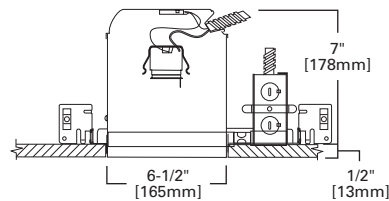

FEATURES

- All-Nail bar hangers
- Bar hangers may be shortened for narrow joist spaces
- NM cable pry-outs and conduit knockouts in junction box
- Quick Connect wiring connectors included in junction box
- Housing may be removed from plaster frame for junction box access
- Designed without a socket bracket, for socket supporting trims only
- Die-formed housing and plaster frame
- Thermally protected

Compliances may not apply to all product configurations. Please consult the product spec sheet for compliance details.

COMPLIANCES: UL/cUL Listed - Wet Location, UL/cUL Listed - Damp Location, UL/cUL Listed 1598 Luminaire, UL/cUL Listed for Feed Through, UL/cUL Listed for Insulation Contact

6-INCH INCANDESCENT NEW CONSTRUCTION IC

E1700NB