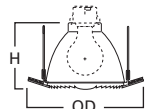

HOUSING / LAMP:
ET2700: 60W A19
ET2700R: 60W A19

DIMENSIONS: Height: 4-1/4" [108mm]; OD: 8" [203mm]

Specifications and dimensions subject to change without notice. Consult your Cooper Lighting Representative or visit www.cooperlighting.com for available options, accessories and ordering information.