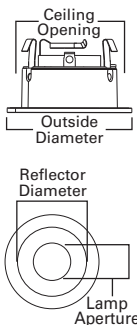

3004 Adjustable Reflector

HOUSING / LAMP:

H36ICAT: 120V GU10 50W
H36LVICAT: 12V MR16 50W
H36LVRTAT: 12V MR16 50W
H36LVRTAT277: 12V MR16 50W
H36LVTAT: 12V MR16 50W
H36LVTAT277: 12V MR16 50W
H36LVTATCP: 12V MR16 50W
H36RTAT: 120V GU10 50W
H36TAT: 120V GU10 50W
H38ICAT: 120V GU10 50W
H38LVICAT: 12V MR16 50W

DIMENSIONS: Aperture: 2" [51mm], Reflector Diameter: 3" [75mm],
Ceiling Opening: 3-3/4" [95mm], OD: 4-1/4" [108mm]