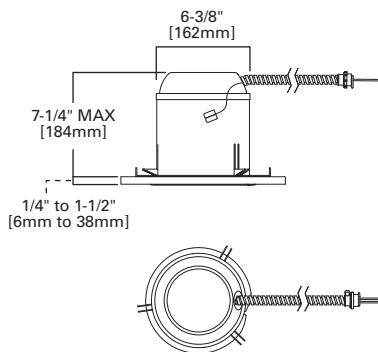

6-INCH LED RETROFIT NON - IC

FEATURES

- Accessory for use in retrofitting using Halo LED Modules
- Enclosure designed for retrofit of open frame incandescent fixtures
- Hardwire installation for direct wiring into fixture junction box
- Slide & Lock adjustment system accommodates 1/4" to 1-1/2" ceilings
- UL Classified for retrofit of listed open frame fixtures
- Labeled for 15W maximum with Halo 600 Series and 900 Series LED Module
- Labeled for 25W maximum with Halo 1200 Series LED Modules

Compliances may not apply to all product configurations. Please consult the product spec sheet for compliance details.

COMPLIANCES: UL/cUL Listed 1598 Luminaire, UL Classified, ENERGY STAR Qualified

ML7BXRFK OPEN FRAME RETROFIT

ORDERING INFORMATION: ORDER HOUSING, MODULE AND TRIMS SEPARATELY^Δ

SAMPLE NUMBER: ML7BXRFK - ML706830 - 493WBS06

Housing	ML7 LED Modules	Color Temperature (Nominal CCT)	Ceiling and Dimming Type
ML7BXRFK=LED Retrofit Enclosure with Hard-wired BX Connection for Retrofit of Open Frame Fixture	ML7068=6" LED Module, 600 Series, 80 CRI ML7098=6" LED Module, 900 Series, 80 CRI ML7128=6" LED Module, 1200 Series, 80 CRI	27=2700°K 30=3000°K 35=3500°K 40=4000°K	ML7 LED 1200 Series Modules TUNVD010=Non-IC Listed 120V-277V Module with 0-10V DC Dimming ML7 LED 600 Series Modules [Blank]=ICAT Listed, 120V Module with Standard 120V Dimming Capability ML7 LED 900 Series Modules ICAT120D=ICAT Listed, 120V Module with Standard 120V Dimming Capability
Trim Options	H7 LED Accessories		
Baffle 492 Frost Regressed Glass Lens Trim 492PS06=White Baffle with Frost Lens and White Trim Ring, Shower Rated 493 Solite® Regressed Glass Lens Baffle Trim 493BBS06=Black Baffle with Solite® Lens, White Trim Ring, Shower Rated 493WBS06=White Baffle with Solite® Lens, White Trim Ring, Shower Rated 494 Open Baffle Trim 494WB06=White Baffle, White Trim Ring Reflector 493 Solite® Regressed Glass Lens Reflector Trim 493HS06=Haze Reflector with Solite® Lens, White Trim Ring, Shower Rated 493PS06=White Reflector with Solite® Lens, White Trim Ring, Shower Rated 493SCS06=Specular Clear Reflector with Solite® Lens, White Trim Ring, Shower Rated 493SNS06=Satin Nickel Reflector with Solite® Lens, Satin Nickel Trim Ring, Shower Rated 493TBZS06=Tuscan Bronze Reflector with Solite® Lens, Tuscan Bronze Trim Ring, Shower Rated 494 Open Reflector Trim 494H06=Haze Reflector, White Trim Ring 494P06=White Reflector, White Trim Ring 494SC06=Specular Clear Reflector, White Trim Ring Wall Wash 495 Wall Wash 495PWW06=Wall Wash with White Reflector, Specular Kick Reflector and Lens, White Trim Ring 495WW06=Wall Wash with Semi-specular Clear Reflector, Specular Kick Reflector and Lens, White Trim Ring	494OPTIC=6" Over-Optic Diffuse Polymer Lens for Use with Open LED Trims, Shower rated (494 Family) OH470WH=6" Oversize Housing Adapter Ring, 9-1/4" O.D. (For use with open frame retrofit enclosures ML7E26RFK and ML7BXRFK.) Oversize Trim Ring OT490WH=6" Oversize White Die-cast Trim Ring, 9-1/4" O.D. (Attaches to LED module. Substitute for standard trim ring shipped with trims.) Thin Profile Trim Rings TRM490BK=Thin Profile Black Die-cast Trim Ring TRM490PC=Thin Profile Polished Chrome Die-cast Trim Ring TRM490SN=Thin Profile Satin Nickel Die-cast Trim Ring TRM490TBZ=Thin Profile Tuscan Bronze Die-cast Trim Ring TRM490WH=Thin Profile Matte White Die-cast Trim Ring		

NOTES: Δ Solite® is a registered trademark of AGC Flat Glass North America.