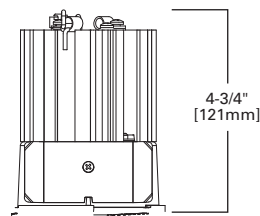

See Spec Sheet for Compliant Models

4-INCH LED LIGHT ENGINE

EL4069XX - H4 LED GEN2 LIGHT ENGINES

ORDERING INFORMATION: ORDER HOUSING, LIGHT ENGINE AND TRIMS SEPERATELY

SAMPLE NUMBER: H457ICAT1E - EL406927 - TL410SC