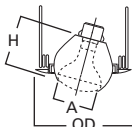

74 Eyeball 30° Tilt

- 74P White Trim and Eyeball

HOUSING / LAMP:
 H7UICAT: 75W PAR30
 H7UICT: 75W PAR30

DIMENSIONS: Height: 3-7/8" [98mm]; OD: 8" [203mm]

78 Eyeball 30° Tilt

- 78P White Trim with White Eyeball
- 78PAT White Trim with White Eyeball - AIR-TITE™ Trim
- 78SN Satin Nickel Trim with Satin Nickel Eyeball
- 78TBZ Tuscan Bronze Trim with Tuscan Bronze Eyeball
- 78B Satin Brass Trim with Satin Brass Eyeball
- 78PB Polished Brass Trim with Polished Brass Eyeball