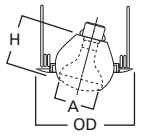

78 Eyeball 30° Tilt

HOUSING / LAMP:
H27RT: 65W BR30, 75W R30, 75W PAR30, 75W PAR30L
H27T: 65W BR30, 75W R30, 75W PAR30, 75W PAR30L

DIMENSIONS: Height: 4-1/8" [105mm];
Aperture: 3-15/16" [100mm]; OD: 8" [203mm]