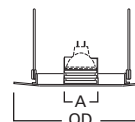

HOUSING / LAMP:
H7LVT: 75W 12V MR16
H7LVIC: 50W 12V MR16
H7LVTCP: 75W 12V MR16

DIMENSIONS: Aperture: 1-7/8" [48mm]; OD: 8" [203mm]