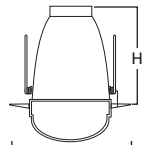

272 Dome Lens with Reflectors

- 272PS White Trim with Frosted Glass Dome, Wet Location Listed

HOUSING / LAMP:
H274E: 13W TTT or 13W DTT
H276E: 13W TTT or 13W DTT

DIMENSIONS: Height: 5-1/2" [140mm]; OD: 7-3/4" [197mm]

Specifications and dimensions subject to change without notice. Consult your Cooper Lighting Representative or visit www.cooperlighting.com for available options, accessories and ordering information.