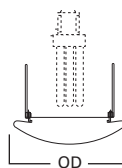

75 Diffuser

HOUSING / LAMP:
H270ICAT: 13W DTT or 13W TTT
H270RICAT: 13W DTT or 13W TTT
H271ICAT: 18W DTT or 18W TTT
H271RICAT: 18W DTT or 18W TTT

DIMENSIONS: OD: 7-3/4" [197mm]