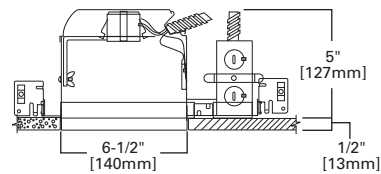

ORDERING INFORMATION: ORDER HOUSING AND TRIMS SEPARATELY^A

SAMPLE NUMBER: EI2700AT - ERT707WHT

Housing	Trims
EI2700AT=6" Aperture, Shallow Ceiling, New Construction, IC AIR-TITE™, 120V Line Voltage	Adjustables ERT704 Eyeball, 65W BR30, 75W R30, 75W PAR30L, OD: 8" [203mm] ERT704=High Gloss Appliance White Trim with White Eyeball Baffles ERT707 Metal Baffle, 50W PAR30, 65W BR30, 75W PAR30L, OD: 7-1/4" [184mm] ERT707=High Gloss Appliance White Trim with Black Baffle ERT707WHT=High Gloss Appliance White Trim with White Baffle ERT714 Plastic Baffle, 65W BR30, 50W PAR30, 75W PAR30L, OD: 8" [203mm] ERT714=High Gloss Appliance White Trim with Black Baffle ERT714WHT=High Gloss Appliance White Trim with White Baffle ERT716 Shallow Metal Baffle, 65W BR30, 75W PAR30, 75W PAR30L, OD: 8" [203mm] ERT716WHT=High Gloss Appliance White Trim with White Baffle Open ERT705 Open, 50W PAR30L, 60W BR30, 75W PAR30, OD: 8" [203mm] ERT705=High Gloss Appliance White Trim Reflectors ERT710 Specular Reflector, 50W PAR30, 65W BR30, 75W R30, 75W PAR30L, OD: 7-1/4" [184mm] ERT710=High Gloss Appliance White Trim with Clear Specular Reflector ERT710G=High Gloss Appliance White Trim with Gold Reflector Showerlight ERT721 Showerlight with Frosted Glass Lens and Reflector, 35W PAR30L, OD: 8" [203mm] ERT721=High Gloss Appliance White Trim with Frosted Glass Lens ERT723 Showerlight with Fresnel Glass Lens and Reflector, 35W PAR30L, OD: 8" [203mm] ERT723=High Gloss Appliance White Trim with Fresnel Glass Lens

NOTES: Δ Not to be used in direct contact with spray foam insulation. Δ UL/cUL Listed for Wet Location with select trims.

Specifications and dimensions subject to change without notice. Consult your Cooper Lighting Representative or visit www.cooperlighting.com for available options, accessories and ordering information.