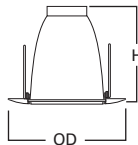

270 Albalite Glass Lens with Reflector

- 270PS White Trim with Frosted Albalite Glass Lens, Wet Location Listed