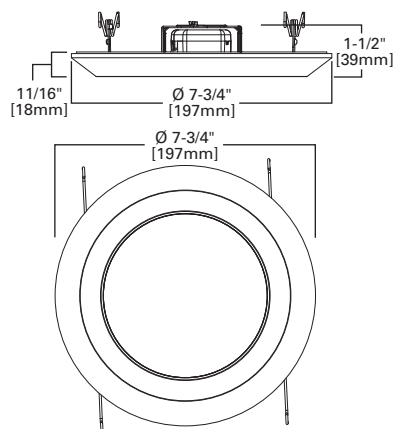

FEATURES

- Downlighting distribution from an ultra-low profile surface luminaire
- Ceiling or wall mounting in ceiling junction boxes
- Retrofit 4" recessed downlights with screwbase adapter included
- 80CRI or 90 CRI
- Dimmable with 120V dimmers
- Wet location listed for showers and protected ceilings
- Damp location listed for indoor ceiling or wall mounting
- Junction box bracket and recessed retrofit mounting kit all included
- Halo white trim finish

Compliances may not apply to all product configurations. Please consult the product spec sheet for compliance details.

COMPLIANCES: UL/cUL Listed - Damp Location, UL/cUL Listed - Wet Location, RoHS Compliant, ENERGY STAR Qualified, California Title 24, IECC Compliant, Washington State Energy Code, AIR-TITE™ Certified ASTM E283

ORDERING INFORMATION: ORDER JUNCTION BOX AND HOUSING SEPERATELY

SAMPLE NUMBER: SLD405830WH

Models	CRI	CCT	Finish
SLD405=4" Surface LED Downlight, 120V	8=80 CRI 9=90 CRI	30=3000K	WH=White

Housing

H995ICAT=4" Aperture, New Construction, IC AIR-TITE™, High Efficacy LED Housing
H995RICAT=4" Aperture, Remodel, IC AIR-TITE™, High Efficacy LED Housing

FEATURES

- Downlighting distribution from an ultra-low profile surface luminaire
- Ceiling or wall mounting in ceiling junction boxes
- Retrofit 5" and 6" recessed downlights with screwbase adapter included
- 80CRI or 90 CRI
- Dimmable with 120V dimmers
- Wet location listed for showers and protected ceilings
- Damp location listed for indoor ceiling or wall mounting
- Junction box bracket and recessed retrofit mounting kit all included
- Halo white trim finish

Compliances may not apply to all product configurations. Please consult the product spec sheet for compliance details.