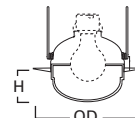

HOUSING / LAMP:
H7ICAT: 50W PAR30, 60W A19
H7ICT: 50W PAR30, 60W A19
H7RICAT: 50W PAR30, 60W A19
H7RICT: 50W PAR30, 60W A19

DIMENSIONS: Height: 2-1/8" [54mm]; OD: 7-3/4" [197mm]