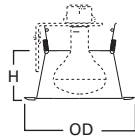

426 Reflector Cone

HOUSING / LAMP:
H27RT: 65W BR30, 75W R30, 75W PAR30, 75W PAR30L
H27T: 75W PAR30, 75W PAR30L, 85W BR30, 100W R30

DIMENSIONS: Height: 2-11/16" [68mm]; OD: 7-1/4" [184mm]