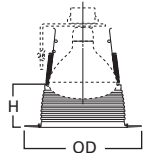

HOUSING / LAMP:

EI700U: 90W BR40
EI700UAT: 90W BR40

DIMENSIONS: Height: 2-5/8" [67mm]; Wide OD: 8" [203mm]; Narrow OD: 7-1/4" [184mm], Two Trim Rings, Narrow and Wide, Supplied with Trim