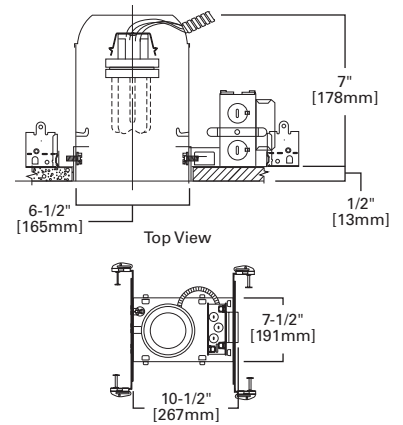

ORDERING INFORMATION: ORDER HOUSING AND TRIMS SEPARATELY^A

SAMPLE NUMBER: H272ICAT - 406WWB

Housing	Trims	Accessories
H272ICAT=6" Aperture, New Construction, IC AIR-TITE™, Compact Fluorescent, 26W CFL	Baffles 406 Baffle, 26W DTT or 26W TTT, OD: 7-3/4" [197mm] 406BA=Black Baffle with Specular Clear Reflector and Torsion Springs 406WB=White Baffle with Specular Clear Reflector and Torsion Springs 406WWB=White Baffle with White Reflector and Torsion Springs ERT772 Baffle with Reflector, 26W DTT or 26W TTT, OD: 7-3/4" [197mm] ERT772TS=Gloss White Trim Ring with Black Baffle and Torsion Springs ERT772WHITS=Gloss White Trim Ring with Gloss White Baffle and Reflector and Torsion Springs Lenses and Diffusers 270 Albalite Lens with Reflector, 26W TTT, OD: 8" [203mm] 270PS=White Trim with Frosted Albalite Glass Lens, Wet Location Listed 271 Drop Opal Lens, 26W DTT or 26W TTT, OD: 7-1/8" [181mm] 271PS=White Trim with Drop Opal Glass Lens, Wet Location Listed 272 Dome Lens with Reflector, 26W DTT or 26W TTT, OD: 7-3/4" [197mm] 272PS=White Trim with Frosted Glass Dome, Wet Location Listed 370W Regressed Albalite Lens with Baffle, 26W TTT, OD: 7-3/4" [197mm] 370W=Regressed Albalite Glass Lens with White Baffle ERT724 Drop Opal Glass Lens Showerlight, 26W DTT or 26W TTT, OD: 8" [203mm] ERT724=Gloss White Trim with Drop Opal Glass Lens, Wet Location Listed Reflectors 470 Specular Reflector, 26W DTT or 26W TTT, OD: 7-1/8" [181mm] 470CG=White Trim with Champagne Gold Reflector 470H=White Trim with Haze Reflector 470RG=White Trim with Residential Gold Reflector 470SC=White Trim with Specular Clear Reflector ERT770 Reflector, 26W DTT or 26W TTT, OD: 7-1/4" [184mm] ERT770MTS=Gloss White Trim Ring, Matte (Haze) Reflector ERT770TS=Gloss White Trim Ring, Specular Clear Reflector ERT771 Reflector, 26W DTT or 26W TTT, OD: 7-1/4" [184mm] ERT771TS=Gloss White Trim Ring and Reflector Wall Wash 424 Wall Wash / Reflector Downlight, 26W TTT, OD: 7-1/4" [184mm] 424P=White Trim Ring	Oversize Trim Rings For use when ceiling opening is cut too large. See accessories section for compatible trims. OT400P=6" I.D. x 9-1/4" O.D., Oversized White Metal Trim Ring (May be used behind standard Halo trims rings.) OT403P=6" I.D. x 8" O.D. Oversized White Plastic Trim Ring

NOTES: ^A Not to be used in direct contact with spray foam insulation. ^Δ UL/cUL Listed for Wet Location with select trims. ^Δ TTT = Triple Twin Tube Compact Fluorescent Lamp. ^Δ DTT = Double Twin Tube Compact Fluorescent Lamp.

Specifications and dimensions subject to change without notice. Consult your Cooper Lighting Representative or visit www.cooperlighting.com for available options, accessories and ordering information.