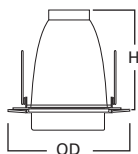

ERT724 Drop Opal Lens Showerlight

ERT724 Gloss White Trim with Drop Opal Glass Lens, Wet Location Listed

HOUSING / LAMP:

H270ICAT: 13W DTT or 13W TTT
H271ICAT: 18W DTT or 18W TTT
H271RICAT: 18W DTT or 18W TTT
H272ICAT: 26W DTT or 26W TTT
H272RICAT: 26W DTT or 26W TTT
H273ICAT1D: 26W DTT or 26W TTT, 32W TTT
H273RICAT1D: 26W DTT or 26W TTT, 32W TTT
H270RICAT: 13W DTT or 13W TTT

DIMENSIONS: Height: 1-11/16 [43mm]; OD: 5-1/64" [129mm]