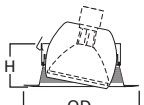

HOUSING / LAMP:
ET700: 65W BR30, 75W R30, 75W PAR30

DIMENSIONS: Height: 3" [76mm]; OD: 8" [203mm]

Specifications and dimensions subject to change without notice. Consult your Cooper Lighting Representative or visit www.cooperlighting.com for available options, accessories and ordering information.