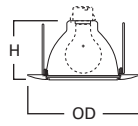

170 Albalite Lens with Reflector

170P White Trim with Frosted Albalite Glass Lens

170PS White Trim with Frosted Albalite Glass Lens, Wet Location, AIR-TITE™