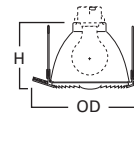

HOUSING / LAMP:

EI700U: 60W A19
EI700UAT: 60W A19

DIMENSIONS: Height: 4-1/4" [108mm]; OD: 8" [203mm]