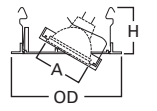

1495 Low Voltage Adjustable Gimbal 30° Tilt

- 1495P White Trim with White Gimbal
- 1495SN Satin Nickel Trim with Satin Nickel Gimbal
- 1495TBZ Tuscan Bronze Trim with Tuscan Bronze Gimbal