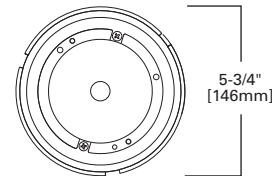

**ML7098XXICAT120D
900 SERIES LED
MODULE**