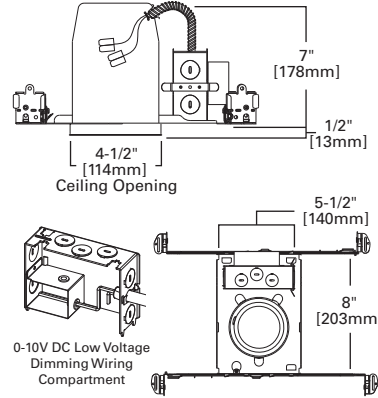

FEATURES

- Got Nail!™ bar hangers
- Pass-N-Thru™ tool-less shortening of bar hangers
- AIR-TITE™
- Compliant to Chicago Plenum construction
- Designed for use with Halo 4" LED Light Engines
- Integral thermal protection
- 120V-277V electronic driver
- Dimmable with 0-10V DC controls
- Consumes less than 14W

Compliances may not apply to all product configurations. Please consult the product spec sheet for compliance details.

COMPLIANCES: UL/cUL Listed - Wet Location, UL/cUL Listed - Damp Location, UL/cUL Listed 1598 Luminaire, ENERGY STAR Qualified, IECC Compliant, Chicago CCEA, AIR-TITE™ Certified ASTM E283

H455TCPUNVD010

ORDERING INFORMATION: ORDER HOUSING, LIGHT ENGINE AND TRIMS SEPARATELY^A

SAMPLE NUMBER: H455TCPUNVD010 - EL405830 - TL403WBS

H4 LED Housing	H4 LED Light Engine	Color Temperature (Nominal CCT)	H4 LED Trim	Reflector
H455TCPUNVD010= 4" Housing H4 LED Series Downlight, New Construction, Non-Insulated Ceiling, AIR-TITE™, Chicago Plenum, LED Driver, 120V-277V, 50/60Hz, Dimmable with 0-10V DC Dimming Controls	EL4058= 4" LED Downlight Light Engine, 80 CRI	27=2700°K 30=3000°K 35=3500°K 40=4000°K	Baffle Open Baffle TL401BB=Black Baffle, White Trim Ring TL401WB=White Baffle, White Trim Ring Polymer Baffle and Lens - Showerlight TL422PS=White Polymer Baffle and Ring, Regressed Prismatic Polymer Lens, Shower Trim Front is Non-electrically Conductive with "Dead-front" Polymer Material Solite® Regressed Lens Baffle TL403BBS=Black Baffle with Solite® Lens, White Trim Ring, Shower Rated TL403WBS=White Baffle with Solite® Lens, White Trim Ring, Shower Rated Square Trim with Solite® Regressed Lens Baffle TLS408SNBB=Square Baffle Trim with Solite® Regressed Lens, Black Baffle, Satin Nickel Ring, Shower Rated TLS408TBZBB=Square Baffle Trim with Solite® Regressed Lens, Black Baffle, Tuscan Bronze Ring, Shower Rated TLS408WHBB=Square Baffle Trim with Solite® Regressed Lens, Black Baffle, White Ring, Shower Rated TLS408WHWB=Square Baffle Trim with Solite® Regressed Lens, White Baffle, White Trim Ring, Shower Rated	Reflector Open Reflector TL400H=Haze Reflector, White Trim Ring TL400SBK=Specular Black Reflector, White Trim Ring TL400SC=Specular Clear Reflector, White Trim Ring TL400SN=Specular Clear Reflector, White Trim Ring TL400TBZ=Tuscan Bronze Reflector, White Trim Ring TL400WH=White Reflector, White Trim Ring Solite® Regressed Lens Reflector TL402HS=Haze Reflector with Solite® Lens, White Trim Ring, Shower Rated TL402SBKS=Specular Black Reflector with Solite® Lens, White Trim Ring, Shower Rated TL402SCS=Specular Clear Reflector with Solite® Lens, White Trim Ring, Shower Rated TL402SNS=Satin Nickel Reflector with Solite® Lens, Satin Nickel Trim Ring, Shower Rated TL402TBZS=Tuscan Bronze Reflector with Solite® Lens, Tuscan Bronze Trim Ring, Shower Rated TL402WHS=White Reflector with Solite® Lens, White Trim Ring, Shower Rated Wall Wash Wall Wash with Reflector and Diffusing Lens TL409WHWW=Wall Wash Downlight - White Reflector with Specular Wall Wash Optic, Diffusing Lens and White Ring, Shower Rated TL409WW=Wall Wash Downlight - Semi-Specular Clear Reflector with Specular Wall Wash Optic, Diffusing lens and White Ring, Shower Rated

Accessories