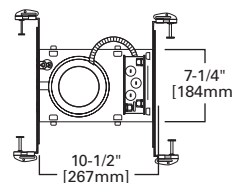

ORDERING INFORMATION: ORDER HOUSING, LIGHT MODULE AND TRIM SEPARATELY

SAMPLE NUMBER: H550ICAT - ML5606830 - 593WB