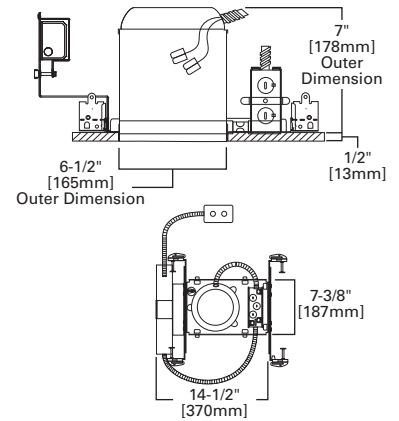

ORDERING INFORMATION: ORDER HOUSING, MODULE AND TRIMS SEPARATELY^A

SAMPLE NUMBER: H750TEM6 - ML706830T120DEM - 493WBS06

Housing	LED Emergency Module	Color Temperature (Nominal CCT)	Ceiling and Dimming Types
LED Emergency Backup Housing H750TEM6=6" Non-IC, AIR-TITE™, New Construction LED Housing for Halo 600 Series 120V Emergency LED Modules	ML7068=6" LED Module, 600 Series, 80 CRI	27=2700°K 30=3000°K 35=3500°K 40=4000°K	T120DEM=Non-IC Listed, 120V for Standard 120V Dimming; with Emergency Connection for Mating Connection with the H750TEM6 Emergency Housing
Trim Options¹		H7 LED Trims Accessories	
Baffle 492 Frost Regressed Glass Lens Trim 492PS06=White Baffle with Frost Lens and White Trim Ring, Shower Rated 493 Solite® Regressed Glass Lens Baffle Trim 493BBS06=Black Baffle with Solite® Lens, White Trim Ring, Shower Rated 493WBS06=White Baffle with Solite® Lens, White Trim Ring, Shower Rated 494 Open Baffle Trim 494WB06=White Baffle, White Trim Ring Reflector 493 Solite® Regressed Glass Lens Reflector Trim 493HS06=Haze Reflector with Solite® Lens, White Trim Ring, Shower Rated 493PS06=White Reflector with Solite® Lens, White Trim Ring, Shower Rated 493SCS06=Specular Clear Reflector with Solite® Lens, White Trim Ring, Shower Rated 493SNS06=Satin Nickel Reflector with Solite® Lens, Satin Nickel Trim Ring, Shower Rated 493TBZS06=Tuscan Bronze Reflector with Solite® Lens, Tuscan Bronze Trim Ring, Shower Rated 494 Open Reflector Trim 494H06=Haze Reflector, White Trim Ring 494P06=White Reflector, White Trim Ring 494SC06=Specular Clear Reflector, White Trim Ring Wall Wash 495 Wall Wash 495PWW06=Wall Wash with White Reflector, Specular Kick Reflector and Lens, White Trim Ring 495WW06=Wall Wash with Semi-specular Clear Reflector, Specular Kick Reflector and Lens, White Trim Ring		494OPTIC=6" Over-Optic Diffuse Polymer Lens for Use with Open LED Trims, Shower Rated (494 family) Upsize Trim Ring OT400P=Upsize White Metal Ring, 6" I.D. x 9-1/4" O.D. (Ring slips behind standard trim ring.) OT403P=Upsize White Plastic Ring, 6" I.D. x 8" O.D. (Ring slips behind standard trim ring.) OT490WH=6" Upsize White Die-cast Trim Ring 9-1/4" O.D. (Attaches to LED module. Substitute for standard trim ring shipped with trims.) Thin Profile Trim Rings TRM490BK=Thin Profile Black Die-cast Trim Ring TRM490PC=Thin Profile Polished Chrome Die-cast Trim Ring TRM490SN=Thin Profile Satin Nickel Die-cast Trim Ring TRM490TBZ=Thin Profile Tuscan Bronze Die-cast Trim Ring TRM490WH=Thin Profile Matte White Die-cast Trim Ring	

NOTES: ^A Complete unit includes H750TEM6 emergency LED housing, ML706 600 Series emergency LED module, and LED trim - ordered separately. ¹ Refer to Halo LED Module Specification Sheets for additional information. Solite® is a registered trademark of AGC Flat Glass North America.