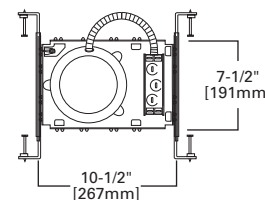

ORDERING INFORMATION: ORDER HOUSING AND TRIMS SEPARATELY^A

SAMPLE NUMBER: EI2700AT - ERT707WHT

Housing	Trims
EI2700AT=6" Aperture, Shallow Ceiling, New Construction, IC AIR-TITE™, 120V Line Voltage	Adjustables ERT704 Eyeball, 65W BR30, 75W R30, 75W PAR30L, OD: 8" [203mm] ERT704=High Gloss Appliance White Trim with White Eyeball Baffles ERT707 Metal Baffle, 50W PAR30, 65W BR30, 75W PAR30L, OD: 7-1/4" [184mm] ERT707=High Gloss Appliance White Trim with Black Baffle ERT707WHT=High Gloss Appliance White Trim with White Baffle ERT714 Plastic Baffle, 65W BR30, 50W PAR30, 75W PAR30L, OD: 8" [203mm] ERT714=High Gloss Appliance White Trim with Black Baffle ERT714WHT=High Gloss Appliance White Trim with White Baffle ERT716 Shallow Metal Baffle, 65W BR30, 75W PAR30, 75W PAR30L, OD: 8" [203mm] ERT716WHT=High Gloss Appliance White Trim with White Baffle Open ERT705 Open, 50W PAR30L, 60W BR30, 75W PAR30, OD: 8" [203mm] ERT705=High Gloss Appliance White Trim Reflectors ERT710 Specular Reflector, 50W PAR30, 65W BR30, 75W R30, 75W PAR30L, OD: 7-1/4" [184mm] ERT710=High Gloss Appliance White Trim with Clear Specular Reflector ERT710G=High Gloss Appliance White Trim with Gold Reflector Showerlight ERT721 Showerlight with Frosted Glass Lens and Reflector, 35W PAR30L, OD: 8" [203mm] ERT721=High Gloss Appliance White Trim with Frosted Glass Lens ERT723 Showerlight with Fresnel Glass Lens and Reflector, 35W PAR30L, OD: 8" [203mm] ERT723=High Gloss Appliance White Trim with Fresnel Glass Lens

NOTES: Δ Not to be used in direct contact with spray foam insulation. Δ UL/cUL Listed for Wet Location with select trims.

Specifications and dimensions subject to change without notice. Consult your Cooper Lighting Representative or visit www.cooperlighting.com for available options, accessories and ordering information.