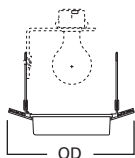

ERT702 Drop Opal Plastic Lens Showerlight

ERT702 High Gloss
Appliance White Trim with
Drop Opal Lens

HOUSING / LAMP:
ET700: 60W A20
ET700R: 60W A20

DIMENSIONS: OD: 8" [203mm]