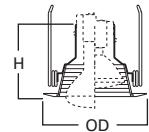

DIMENSIONS: Height: 6-1/8" [152mm]; OD: 6-3/8" [156mm]

5010 PAR Metal Step Baffle

5010 White Trim with Black Baffle

5010W White Trim with White Baffle

HOUSING / LAMP:

H5RT: 65W BR30, 75W R30, 75W PAR30
H5T: 65W BR30, 75W R30, 75W PAR30