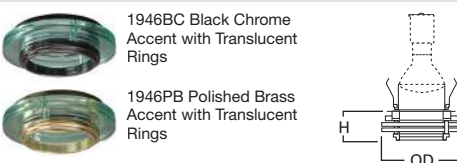

DIMENSIONS: Height: 3-1/8" [79mm]; OD: 5-1/16" [135mm]

1946 Low Voltage Metropolitan Deco

1946BC Black Chrome Accent with Translucent Rings

1946PB Polished Brass Accent with Translucent Rings

HOUSING / LAMP: