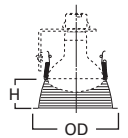

353SN Satin Nickel Trim with Satin Nickel Baffle

353TBZ Tuscan Bronze Trim with Tuscan Bronze Baffle

HOUSING / LAMP:

H7RT: 65W BR30, 75W PAR30, 75W R30
H7T: 65W BR30, 75W PAR30, 75W R30
H7TCP: 65W BR30, 75W PAR30, 75W R30

DIMENSIONS: Height: 3" [76mm]; OD: 7-1/4" [184mm]