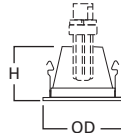

HOUSING / LAMP:
H470ICAT: 13W TTT
H470RICAT: 13W TTT

DIMENSIONS: Height: 2-5/8" [67mm],
Outside Diameter: 5-1/16" [129mm]