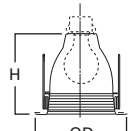

DIMENSIONS: Height: 3" [76mm]; OD: 7-1/4" [184mm]

404 Specular Reflector

HOUSING / LAMP:
 H7UICAT: 100W A19
 H7UIC: 100W A19

DIMENSIONS: Height: 5" [127mm]; OD: 7-1/4" [184mm]

30 Super Trim™ AIR-TITE™ Baffle