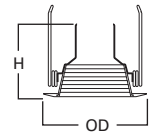

5010 PAR Metal Step Baffle

5010 White Trim with Black Baffle

5010W White Trim with White Baffle

HOUSING / LAMP:

H524ICAT / H524ICATL: 13W GU24 CFL Spiral (CF13/GU24),
15W 2700K GU24 CFL R30 Reflector (CF15/27/R30/GU24)
H524RICAT / H524RICATL: 13W GU24 CFL Spiral (CF13/GU24),
15W 2700K GU24 CFL R30 Reflector (CF15/27/R30/GU24)

DIMENSIONS: Height: 2-1/16" [52mm]; OD: 6-3/8" [162mm]