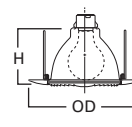

HOUSING / LAMP:
H7UICAT: 60W A19
H7UIC: 60W A19

DIMENSIONS: Height: 4" [101mm]; OD: 8" [203mm]