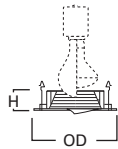

992 4" Wall Wash with Baffle

- 992W White Trim and Eyelid, White Baffle
- 992P White Trim and Eyelid, Black Baffle
- 992SN Satin Nickel Trim and Eyelid, Satin Nickel Baffle
- 992TBZ Tuscan Bronze Trim and Eyelid, Tuscan Bronze Baffle