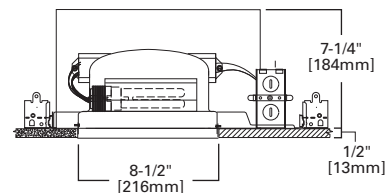

H1EFICAT

ORDERING INFORMATION: ORDER HOUSING AND TRIMS SEPARATELY^A

SAMPLE NUMBER: H1EFICAT - 10P

Housing	Trims
H1EFICAT=8" Square Aperture, New Construction, IC AIR-TITE™, Compact Fluorescent, (2) 13W DTT CFL	Lenses and Diffusers 10 Albalite Lens, (2) 13W DTT, OD: 9-3/8" [238mm] Square 10P=White Trim with Albalite Glass Lens 10PS=White Trim with Albalite Glass Lens, Wet Location listed Showerlight 110 Albalite Glass Diffuser Showerlight, (2) 13W DTT, OD: 9-3/8" [238mm] Square 110P=White Trim with Frosted Glass Diffuser 113 Fresnel Splay, (2) 13W DTT, OD: 9-3/8" [238mm] Square 113P=White Splay Trim with Fresnel Glass Lens 11GP Drop Diffuser, (2) 13W DTT, OD: 9-3/8" [238mm] Square 11GP=White Trim with Glass Drop Diffuser 13 Fresnel Lens, (2) 13W DTT, OD: 9-3/8" [238mm] Square 13P=White Trim with Fresnel Glass Lens 13PS=White Trim with Fresnel Glass Glass Lens, Wet Location Listed, Showerlight 15 All Glass Diffuser, (2) 13W DTT, OD: 9-3/8" [238mm] Square 15=All Glass Frosted Diffuser

NOTES: ^A Not to be used in direct contact with spray foam insulation. ^Δ UL/cUL Listed for Wet Location with select trims. ^Δ DTT = Double Twin Tube Compact Fluorescent Lamp.

Housing	Wattage	Voltage	CFL Lamp Type (lamp by others)	Generic Lamp Designation	Socket	Ballast	Lamp
H1EFICAT	(2) 13W	120V-277V	DTT (Double Triple Tube)	CFQ13W/G24q	G24q-1 (4-pin)	Electronic	Not included

Specifications and dimensions subject to change without notice. Consult your Cooper Lighting Representative or visit www.cooperlighting.com for available options, accessories and ordering information.