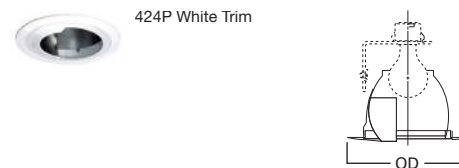

424 Wall Wash / Reflector Downlight

HOUSING / LAMP:
H7UICAT: 60W A19
H7UICT: 60W A19

DIMENSIONS: OD: 7-1/4" [184mm]