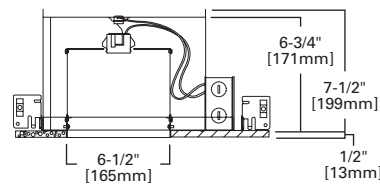

FEATURES

- All-Nail bar hangers
- Quick Connect wiring connectors included in junction box
- AIR-TITE™
- Bar hangers may be shortened for narrow joist spaces
- NM cable pry-outs and conduit knockouts in junction box
- Die-formed housing and plaster frame
- Housing may be removed from plaster frame for junction box access
- Thermally protected

Compliances may not apply to all product configurations. Please consult the product spec sheet for compliance details.

COMPLIANCES: UL/cUL Listed - Wet Location, UL/cUL Listed - Damp Location, UL/cUL Listed 1598 Luminaire, UL/cUL Listed for Feed Through, UL/cUL Listed for Insulation Contact, AIR-TITE™ Certified ASTM E283

6-INCH INCANDESCENT NEW CONSTRUCTION ICAT

EI700UAT