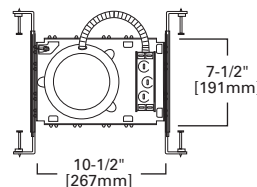

ORDERING INFORMATION: ORDER HOUSING AND TRIMS SEPARATELY^A

SAMPLE NUMBER: ET2700 - ERT707WHT

Housing	Trims
ET2700=6" Aperture, Shallow Ceiling, New Construction, Non-IC, 120V Line Voltage	Adjustables ERT704 Eyeball, 65W BR30, 75W R30, 75W PAR30, 75W PAR30L, OD: 8" [203mm] ERT704=High Gloss Appliance White Trim with White Eyeball Baffles ERT707 Metal Baffle, 65W BR30, 75W R30, 75W PAR30, 75W PAR30L, OD: 7-1/4" [184mm] ERT707=High Gloss Appliance White Trim with Black Baffle ERT707WHT=High Gloss Appliance White Trim with White Baffle ERT714 Plastic Baffle, 75W R30, 75W PAR30, 85W BR30, OD: 8" [203mm] ERT714=High Gloss Appliance White Trim with Black Baffle ERT714WHT=High Gloss Appliance White Trim with White Baffle ERT716 Shallow Metal Baffle, 40W A19, 65W BR30, 75W PAR30, 75W PAR30L, OD: 8" [203mm] ERT716WHT=High Gloss Appliance White Trim with White Baffle Open ERT706 Open, 65W BR30, 75W R30, 75W PAR30, 75W PAR30L, OD: 8" [203mm] ERT706=High Gloss Appliance White Trim ERT708 Large Aperture Open, 120W BR40, 150W R40, OD: 8" [203mm] ERT708=High Gloss Appliance White Trim Reflectors ERT710 Specular Reflector, 75W PAR30, 75W PAR30L, 85W BR30, 100W R30, OD: 7-1/4" [184mm] ERT710=High Gloss Appliance White Trim with Clear Specular Reflector ERT710G=High Gloss Appliance White Trim with Gold Reflector Showerlight ERT701 Albalite Glass Lens Showerlight, 60W A19, OD: 8" [203mm] ERT701=High Gloss Appliance White Trim with Albalite Lens ERT702 Drop Opal Plastic Lens Showerlight, 60W A19, OD: 8" [203mm] ERT702=High Gloss Appliance White Trim with Drop Opal Glass Lens ERT703 Fresnel Glass Lens Showerlight, 60W A19, OD: 8" [203mm] ERT703=High Gloss Appliance White Trim with Fresnel Glass Lens

NOTES: Δ UL/cUL Listed for Wet Location with select trims.