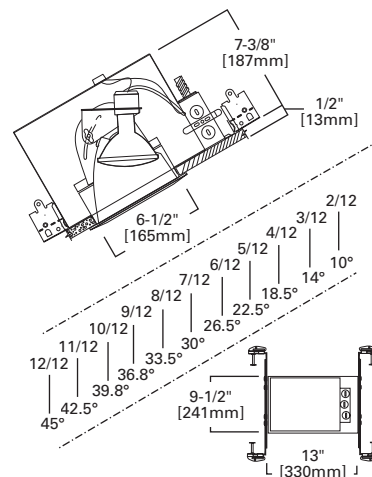

ORDERING INFORMATION: ORDER HOUSING AND TRIMS SEPARATELY^Δ

SAMPLE NUMBER: H645IC - 456W

Housing	Trims	Baffles	Lenses and Diffusers	Reflectors
H645IC=6" Aperture, New Construction, Slope Ceiling, IC AIR-TITE™, 120V Line Voltage	Adjustables 1417 Low Voltage Eyeball with Baffle - 30° Tilt, 50W 12V MR16, OD: 7-1/4" [184mm] 1417BA=White Trim with White Eyeball and Black Baffle (Low Voltage Transformer Included) 1417W=White Trim with White Eyeball and White Baffle (Low Voltage Transformer Included) 417 Coilex® Baffle Eyeball - 30° Tilt, 75W R30, 65W BR30, OD: 8" [203mm] 417P=White Trim and Eyeball with Black Coilex® Baffle 417PB=Polished Brass Trim and Eyeball with Black Coilex® Baffle 417W=White Trim and Eyeball with White Coilex® Baffle 78 Eyeball - 30° Tilt, 65W BR30, 75W R30, 75W PAR30L, OD: 8" [203mm] 78B=Satin Brass Trim with Satin Brass Eyeball 78P=White Trim with White Eyeball 78PAT=White Trim with White Eyeball - AIR-TITE™ Trim 78PB=Polished Brass Trim with Polished Brass Eyeball 78SN=Satin Nickel Trim with Satin Nickel Eyeball 78TBZ=Tuscan Bronze Trim with Tuscan Bronze Eyeball	456 Baffle, 456P: 60W BR30, 50W PAR30L, OD: 7-1/4" [184mm] 456P=White Trim with Black Baffle 456 Baffle, 456W: 50W PAR30L, 65W BR30, and 75W PAR30L with H1999 Socket Extender, OD: 7-1/4" [184mm] 456W=White Trim with White Baffle	170 Albalite Lens with Reflector, 60W A19, OD: 8" [203mm] 170P=White Trim with Frosted Albalite Glass Lens 170PS=White Trim with Frosted Albalite Glass Lens, Wet Location Listed and AIR-TITE™	455 Specular Reflector, 65W BR30, 75W R30, 75W PAR30L, OD: 7-1/4" [184mm] 455H=White Trim with Haze Reflector 455SC=White Trim with Clear Specular Reflector 455SCG=White Trim with Champagne Gold Reflector

NOTES: Δ Not to be used in direct contact with spray foam insulation. Δ UL/cUL Listed for Wet Location with select trims.

455 Slope Ceiling Specular Reflector

- 455SC White Trim with Clear Specular Reflector
- 455H White Trim with Haze Reflector
- 455CG White Trim with Champagne Gold Reflector

HOUSING / LAMP:
H645IC: 65W BR30, 75W R30, 75W PAR30L
DIMENSIONS: OD: 7-1/4" [184mm]

456 Slope Ceiling Baffle

- 456W White Trim with White Baffle
- 456P White Trim with Black Baffle

HOUSING / LAMP:
H645IC: 456P: 60W BR30, 50W PAR30L
H645IC: 456W: 50W PAR30L, 65W BR30, 75W PAR30L with H1999 Socket Extender
DIMENSIONS: OD: 7-1/4" [184mm]

78 Eyeball 30° Tilt

- 78P White Trim with White Eyeball
- 78PAT White Trim with White Eyeball - AIR-TITE™ Trim
- 78SN Satin Nickel Trim with Satin Nickel Eyeball
- 78TBZ Tuscan Bronze Trim with Tuscan Bronze Eyeball
- 78B Satin Brass Trim with Satin Brass Eyeball
- 78PB Polished Brass Trim with Polished Brass Eyeball

HOUSING / LAMP:
H645IC: 65W BR30, 75W R30, 75W PAR30L
DIMENSIONS: Height: 4-1/8" [105mm]; Aperture: 3-15/16" [100mm]; OD: 8" [203mm]

170 Albalite Glass Lens with Reflector

- 170P White Trim with Frosted Albalite Glass Lens
- 170PS White Trim with Frosted Albalite Glass Lens, Wet Location, AIR-TITE™