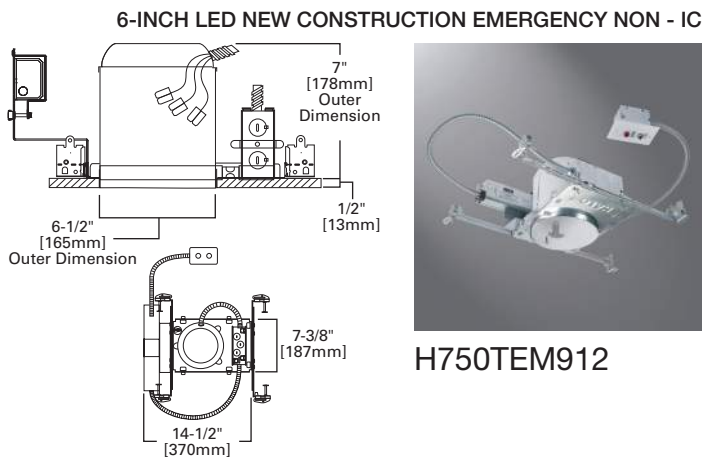

FEATURES

- Got Nail!™ bar hangers
- Pass-N-Thru™ tool-less shortening of bar hangers
- Slide-N-Side™ wire traps
- AIR-TITE™
- Housing may be removed from plaster frame for junction box access
- Housing must be used with 900 or 1200 Series emergency LED modules
- Dimmable in normal power with 900 Series and 1200 Series EM LED modules
- Integral emergency backup driver powers LED in event of power failure
- Rated for 15W with 900 Series and 25W with 1200 Series EM LED modules

Compliances may not apply to all product configurations. Please consult the product spec sheet for compliance details.
COMPLIANCES: UL/cUL Listed 1598 Luminaire, UL/cUL Listed - Damp Location, UL/cUL Listed for Feed Through, ENERGY STAR Qualified, CA T24 & IECC (see specifications), AIR-TITE™ Certified ASTM E283

H750TEM912

ORDERING INFORMATION: ORDER HOUSING, MODULE AND TRIMS SEPARATELY¹

SAMPLE NUMBER: H750TEM912 - ML712830TUNVD010EM - 493WBS06

Housing	LED Emergency Modules	Color Temperature (Nominal CCT)	Ceiling and Dimming Type
LED Emergency Backup Housing H750TEM912=6" Non-IC, AIR-TITE™, New Construction LED Housing for Halo 900 Series 120V and 1200 Series 120V/277V Emergency LED Modules	ML7 LED 1200 Series Modules ML7128=LED Module, 1200 Series, 80 CRI ML7 LED 900 Series Modules ML7098=LED Module, 900 Series, 80 CRI	27=2700°K 30=3000°K 35=3500°K 40=4000°K	ML7 LED 1200 Series Modules TUNVD010EM=Non-IC Listed 120V-277V Module with 0-10V DC Dimming; with Emergency Connection for Mating Connection with the H750TEM912 Emergency Housing ML7 LED 900 Series Modules T120DEM=Non-IC Listed, 120V for Standard 120V Dimming; with Emergency Connection for Mating Connection with the H750TEM912 Emergency Housing
Trim Options¹	H7 LED Trims Accessories		
Baffle 492 Frost Regressed Glass Lens Trim 492PS06=White Baffle with Frost Lens and White Trim Ring, Shower Rated 493 Solite® Regressed Glass Lens Baffle Trim 493BBS06=Black Baffle with Solite® Lens, White Trim Ring, Shower Rated 493WBS06=White Baffle with Solite® Lens, White Trim Ring, Shower Rated 494 Open Baffle Trim 494WB06=White Baffle, White Trim Ring Reflector 493 Solite® Regressed Glass Lens Reflector Trim 493HS06=Haze Reflector with Solite® Lens, White Trim Ring, Shower Rated 493PS06=White Reflector with Solite® Lens, White Trim Ring, Shower Rated 493SCS06=Specular Clear Reflector with Solite® Lens, White Trim Ring, Shower Rated 493SNS06=Satin Nickel Reflector with Solite® Lens, Satin Nickel Trim Ring, Shower Rated 493TBZS06=Tuscan Bronze Reflector with Solite® Lens, Tuscan Bronze Trim Ring, Shower Rated 494 Open Reflector Trim 494H06=Haze Reflector, White Trim Ring 494P06=White Reflector, White Trim Ring 494SC06=Specular Clear Reflector, White Trim Ring Wall Wash 495 Wall Wash 495PWW06=Wall Wash with White Reflector, Specular Kick Reflector and Lens, White Trim Ring 495WW06=Wall Wash with Semi-specular Clear Reflector, Specular Kick Reflector and Lens, White Trim Ring	494OPTIC=6" Over-Optic Diffuse Polymer Lens for Use with Open LED Trims, Shower Rated (494 family) Designer Trim Rings, Thin Profile TRM490BK=Thin Profile Black Die-cast Trim Ring TRM490PC=Thin Profile Polished Chrome Die-cast Trim Ring TRM490SN=Thin Profile Satin Nickel Die-cast Trim Ring TRM490TBZ=Thin Profile Tuscan Bronze Die-cast Trim Ring TRM490WH=Thin Profile Matte White Die-cast Trim Ring Oversize Trim Ring OT400P=Oversize White Metal Ring, 6" I.D. x 9-1/4" O.D. (Ring slips behind standard trim ring.) OT403P=Oversize White Plastic Ring, 6" I.D. x 8" O.D. (Ring slips behind standard trim ring.) OT490WH=6" Oversize White Die-cast Trim Ring 9-1/4" O.D. (Attaches to LED module. Substitute for standard trim ring shipped with trims.)