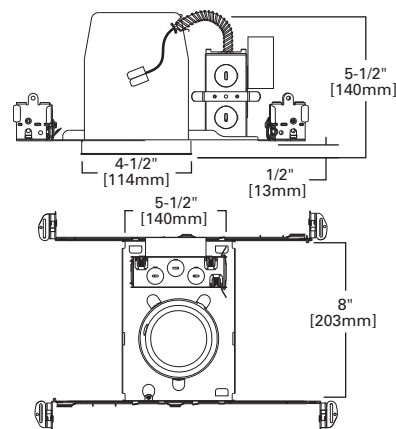

ORDERING INFORMATION: ORDER HOUSING, LIGHT ENGINE AND TRIMS SEPARATELY

SAMPLE NUMBER: H457TATE010 - EL406927 - TL410SC

H4 LED Housing	H4 LED Light Engine	CRI	CCT
H457TATE010=4" Housing H4 Gen2 LED Series Downlight, New Construction, Non-Insulated Ceiling, AIR-TITE™, LED Driver, 120V-277V, 50/60Hz, Dimmable with 120V LE/TE Phase Control Dimmers or 0-10V DC Dimming Controls (Refer to Dimmer Manufacturer)	EL406=4" LED Downlight Engine - 2nd Generation	9=90 CRI	27=2700K 30=3000K 35=3500K 40=4000K
Trim Options	Accessories		
TL410SC=Specular Clear Reflector, Diffuse Polymer Dome Lens, White Ring, Shower Rated TL410H=Haze Reflector, Diffuse Polymer Dome Lens, White Ring, Shower Rated TL410WH=White Reflector, Diffuse Polymer Dome Lens, White Ring, Shower Rated TL410SN=Satin Nickel Reflector, Diffuse Polymer Dome Lens, Satin Nickel Ring, Shower Rated TL410TBZ=Tuscan Bronze Reflector, Diffuse Polymer Dome Lens, Tuscan Bronze Ring, Shower Rated TL410SBK=Specular Black Reflector, Diffuse Polymer Dome Lens, White Ring, Shower Rated TL411WB=White Baffle, Diffuse Polymer Dome Lens, White Ring, Shower Rated TL411BB=Black Baffle, Diffuse Polymer Dome Lens, White Ring, Shower Rated TL402SCS=Solite® Glass Lens, Specular Clear Reflector and White Ring, Shower Rated TL402WHS=Solite® Glass Lens, White Reflector and White Ring, Shower Rated TL402HS=Solite® Glass Lens, Haze Reflector and White Ring, Shower Rated TL402SNS=Solite® Glass Lens, Satin Nickel Reflector and Satin Nickel Ring, Shower Rated TL402TBZS=Solite® Glass Lens, Tuscan Bronze Reflector and Tuscan Bronze Ring, Shower Rated TL402SBKS=Solite® Glass Lens, Black Specular Reflector and White Ring, Shower Rated TL403WBS=Solite® Glass Lens, White Baffle and White Ring, Shower Rated TL403BBS=Solite® Glass Lens, Black Baffle and White Ring, Shower Rated TLS408WHWB=Square Baffle Trim, Solite® Glass Lens, White Ring with White Baffle, Shower Rated TLS408WHBB=Square Baffle Trim, Solite® Glass Lens, White Ring with Black Baffle, Shower Rated TLS408SNBB=Square Baffle Trim, Solite® Glass Lens, Satin Nickel Ring with Black Baffle, Shower Rated TLS408TBZBB=Square Baffle Trim, Solite® Glass Lens, Tuscan Bronze Ring with Black Baffle, Shower Rated TL409WW=Wall Wash, Semi-Specular Clear Reflector with White Ring, Shower Rated TL409HWW=Wall Wash, White Reflector with White Ring, Shower Rated TL422PS=Polymer "Dead Front" White Baffle and Regressed Lens, White Ring, Shower Rated	Thin Profile Designer Trim Rings² TRM400WH=White TRM400BK=Black TRM400SN=Satin Nickel TRM400TBZ=Tuscan Bronze TRM400PC=Polished Chrome		

NOTES: 1. LE = Leading Edge (forward phase control) dimming; TE = Trailing Edge (reverse phase control) dimming. 2. For use with Round TL4 trims (not compatible with Square TLS4 trims, or adjustable gimbals ELG, ELSG trims).

ORDERING INFORMATION: ORDER HOUSING AND LIGHT ENGINE SEPARATELY