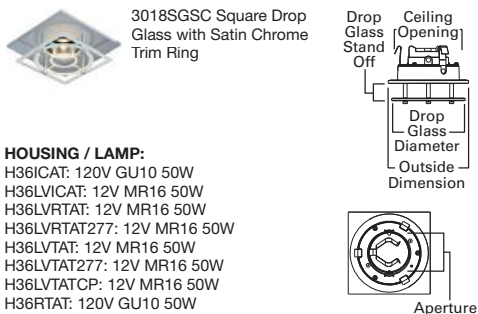

DIMENSIONS: Aperture: 1-5/8" [41mm],
 Glass Profile-from trim ring: 1/2" [12mm],
 Ceiling Opening: 3-3/4" [95mm],
 OD: 4-1/4" [108mm]

3017 Decorative Low-Profile Glass Curve

HOUSING / LAMP:

H36ICAT: 120V GU10 50W
 H36LVICAT: 12V MR16 50W
 H36LVRTAT: 12V MR16 50W
 H36LVRTAT277: 12V MR16 50W
 H36LVTAT: 12V MR16 50W
 H36LVTAT277: 12V MR16 50W
 H36LVTATCP: 12V MR16 50W
 H36RTAT: 120V GU10 50W
 H36TAT: 120V GU10 50W
 H38ICAT: 120V GU10 50W
 H38LVICAT: 12V MR16 37W

DIMENSIONS: Aperture: 1-1/2" [39mm],
 Glass Profile-from trim ring: 1/2" [13mm],
 Ceiling Opening: 3-3/4" [95mm],
 OD: 4-1/4" [108mm]

3018 Decorative Drop Glass - Square

HOUSING / LAMP:

H36ICAT: 120V GU10 50W
 H36LVICAT: 12V MR16 50W
 H36LVRTAT: 12V MR16 50W
 H36LVRTAT277: 12V MR16 50W
 H36LVTAT: 12V MR16 50W
 H36LVTAT277: 12V MR16 50W
 H36LVTATCP: 12V MR16 50W
 H36RTAT: 120V GU10 50W
 H36TAT: 120V GU10 50W
 H38ICAT: 120V GU10 50W
 H38LVICAT: 12V MR16 50W