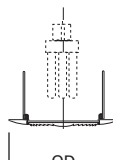

406 Specular Reflector

406SC White Trim with Clear Specular Reflector
406RG White Trim with Residential Gold Reflector

HOUSING / LAMP:

- H280E: 18W TTT/18W DTT
- H280EEM: 18W TTT/18W DTT
- H280EICAT: 18W TTT/18W DTT
- H280EL: 18W TTT/18W DTT
- H280ELICAT: 18W TTT/18W DTT
- H283E: 18W TTT/18W DTT
- H283EL: 18W TTT/18W DTT
- H285E: 26W TTT/26W DTT
- H285EEM: 26W TTT/26W DTT
- H285EEML: 26W TTT/26W DTT
- H285EICAT: 26W TTT/26W DTT
- H285EL: 26W TTT/26W DTT
- H285ELICAT: 26W TTT/26W DTT
- H287E: 26W TTT/26W DTT
- H287EL: 26W TTT/26W DTT

DIMENSIONS: Height: 6-9/16" [167mm]; OD: 7-1/4" [184mm]

406 Baffle

406WWB White Baffle with White Reflector and Torsion Springs
406WB White Baffle with Clear Specular Reflector and Torsion Springs
406BA Black Baffle with Clear Specular Reflector and Torsion Springs

HOUSING / LAMP:

- H280E: 18W TTT/18W DTT
- H280EEM: 18W TTT/18W DTT
- H280EICAT: 18W TTT/18W DTT
- H280EL: 18W TTT/18W DTT
- H280ELICAT: 18W TTT/18W DTT
- H283E: 18W TTT/18W DTT
- H283EL: 18W TTT/18W DTT
- H285E: 26W TTT/26W DTT
- H285EEM: 26W TTT/26W DTT
- H285EEML: 26W TTT/26W DTT
- H285EICAT: 26W TTT/26W DTT
- H285EL: 26W TTT/26W DTT
- H285ELICAT: 26W TTT/26W DTT
- H287E: 26W TTT/26W DTT
- H287EL: 26W TTT/26W DTT

DIMENSIONS: Height: 6" [152mm]; OD: 7-3/4" [184mm]

70 Albalite Glass Lens

70P White Trim with Frosted Albalite Glass Lens
70PS White Trim with Frosted Albalite Glass Lens, Wet Location Listed

HOUSING / LAMP:

- H280E: 18W TTT/18W DTT
- H280EEM: 18W TTT/18W DTT
- H280EICAT: 18W TTT/18W DTT
- H280EL: 18W TTT/18W DTT
- H280ELICAT: 18W TTT/18W DTT
- H283E: 18W TTT/18W DTT
- H283EL: 18W TTT/18W DTT
- H285E: 26W TTT/26W DTT
- H285EEM: 26W TTT/26W DTT
- H285EEML: 26W TTT/26W DTT
- H285EICAT: 26W TTT/26W DTT
- H285EL: 26W TTT/26W DTT
- H285ELICAT: 26W TTT/26W DTT
- H287E: 26W TTT/26W DTT
- H287EL: 26W TTT/26W DTT

DIMENSIONS: OD: 8" [203mm]