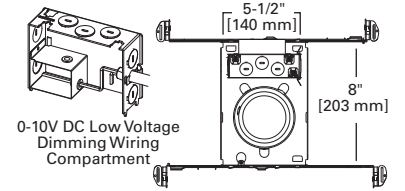

ORDERING INFORMATION: ORDER HOUSING, LIGHT ENGINE AND TRIMS SEPARATELY^A

SAMPLE NUMBER: H455TUNVD010 - EL405830 - TL403WBS

H4 LED Housing	H4 LED Light Engine	Color Temperature (Nominal CCT)	H4 LED Trim	Reflector
H455TUNVD010= 4" Housing H4 LED Series Downlight, New Construction, Non-Insulated Ceiling, AIR-TITE™, LED Driver, 120V-277V, 50/60Hz, Dimmable 0-10V DC	EL4058= 4" LED Downlight Light Engine, 80 CRI	27=2700°K 30=3000°K 35=3500°K 40=4000°K	Baffle Open Baffle TL401BB=Black Baffle, White Trim Ring TL401WB=White Baffle, White Trim Ring Polymer Baffle and Lens - Showerlight TL422PS=White Polymer Baffle and Ring, Regressed Prismatic Polymer Lens, Shower Trim Front is Non-electrically Conductive with "Dead-front" Polymer Material Solite® Regressed Lens Baffle TL403BBS=Black Baffle with Solite® Lens, White Trim Ring, Shower Rated TL403WBS=White Baffle with Solite® Lens, White Trim Ring, Shower Rated Square Trim with Solite® Regressed Lens Baffle TLS408SNBB=Square Baffle Trim with Solite® Regressed Lens, Black Baffle, Satin Nickel Ring, Shower Rated TLS408TBZBB=Square Baffle Trim with Solite® Regressed Lens, Black Baffle, Tuscan Bronze Ring, Shower Rated TLS408WHBB=Square Baffle Trim with Solite® Regressed Lens, Black Baffle, White Ring, Shower Rated TLS408WHWB=Square Baffle Trim with Solite® Regressed Lens, White Baffle, White Ring, Shower Rated	TL400H=Haze Reflector, White Trim Ring TL400SBK=Specular Black Reflector, White Trim Ring TL400SC=Specular Clear Reflector, White Trim Ring TL400SN=Satin Nickel Reflector, Satin Nickel Trim Ring TL400TBZ=Tuscan Bronze Reflector, Tuscan Bronze Trim Ring TL400WH=White Reflector, White Trim Ring Solite® Regressed Lens Reflector TL402HS=Haze Reflector with Solite® Lens, White Trim Ring, Shower Rated TL402SBKS=Specular Black Reflector with Solite® Lens, White Trim Ring, Shower Rated TL402SCS=Specular Clear Reflector with Solite® Lens, White Trim Ring, Shower Rated TL402SNS=Specular Clear Reflector with Solite® Lens, Satin Nickel Trim Ring, Shower Rated TL402TBZS=Tuscan Bronze Reflector with Solite® Lens, Tuscan Bronze Trim Ring, Shower Rated TL402WHS=White Reflector with Solite® Lens, White Trim Ring, Shower Rated Wall Wash Wall Wash with Reflector and Diffusing Lens TL409WHWW=Wall Wash Downlight - White Reflector with Specular Wall Wash Optic, Diffusing Lens and White Ring, Shower Rated TL409WW=Wall Wash Downlight - Semi-Specular Clear Reflector with Specular Wall Wash Optic, Diffusing Lens and White Ring, Shower Rated

Accessories

Designer Trim Ring Designer Trim Rings, Thin Profile - For use with Round TL400, TL401, TL402, TL403, TL409 trims	TRM400BK=Black, Die-cast Trim Ring TRM400PC=Polished Chrome, Die-cast Trim Ring TRM400SN=Satin Nickel, Die-cast Trim Ring	TRM400TBZ=Tuscan Bronze, Die-cast Trim Ring TRM400WH=White, Die-cast Trim Ring