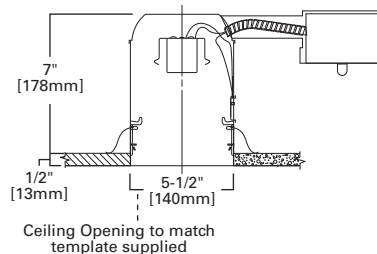

5-INCH INCANDESCENT REMODEL NON - IC

FEATURES

- Quick Connect wiring connectors included in junction box
- Remodel springs accommodate 1/2" and 5/8" ceiling material
- Thermally protected
- NM cable pryouts and conduit knockouts in junction box
- Die-formed housing

Compliances may not apply to all product configurations. Please consult the product spec sheet for compliance details.

COMPLIANCES: UL/cUL Listed - Wet Location, UL/cUL Listed - Damp Location, UL/cUL Listed 1598 Luminaire, IP Rated

H5RT