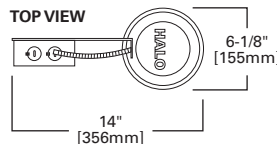

ORDERING INFORMATION: ORDER HOUSING AND TRIMS SEPARATELY^A

SAMPLE NUMBER: H5RT - 5010W

Housing	Trims
H5RT=5" Aperture, Remodel, Non-Insulated Ceiling, 120V Line Voltage	Adjustables 5060 Adjustable Gimbal - 20° Tilt, 50W PAR30, OD: 6-3/8" [162mm] 5060P=White Trim with White Gimbal 5070 Adjustable Eyeball - 30° Tilt, 75W PAR30, OD: 6-3/8" [162mm] 5070P=White Trim with White Eyeball 5070PB=Polished Brass Trim with Polished Brass Eyeball 5070SN=Satin Nickel Trim with Satin Nickel Eyeball 5070TBZ=Tuscan Bronze Trim with Tuscan Bronze Eyeball 5071 Adjustable Eyeball - 30° Tilt, 50W R20, 50W PAR20, OD: 6-1/2" [165mm] 5071P=White Trim with White Eyeball Baffles 5001 PAR Metal Baffle Splay, 50W R20, 50W PAR20, 65W BR30, 75W R30, 75W PAR30, OD: 6-3/8" [162mm] 5001MB=White Trim with Black Baffle 5001P=White Trim with White Baffle 5001SN=Satin Nickel Trim with Satin Nickel Baffle 5001TBZ=Tuscan Bronze Trim with Tuscan Bronze Baffle 5010 PAR Metal Step Baffle, 65W BR30, 75W R30, 75W PAR30, OD: 6-1/2" [165mm] 5010=White Trim with Black Baffle 5010W=White Trim with White Baffle 5012 High Coilex® Baffle, 65W BR30, 75W R30, 75W PAR30, OD: 6-3/8" [162mm] 5012P=White Trim with Black Baffle 5012W=White Trim with White Baffle 5016 Coilex® Baffle with Reflector and Torsion Springs, 60W A19, 65W BR30, 75W PAR30, 75W PAR30L, 75W R30, OD: 6-3/8" [162mm] 5016P=White Trim with Black Baffle 5016W=White Trim with White Baffle Lenses and Diffusers 5054 Dome Lens Showerlight, 75W A19, 75W PAR30, OD: 6-3/8" [162mm] 5054PS=White Trim Rings Frost Glass Dome Lens Showerlight 5054SNS=Satin Nickel Trim Rings Frost Glass Dome Lens Showerlight 5054TBZS=Tuscan Bronze Trim Rings Frost Glass Dome Lens Showerlight Open 5000 PAR Metal Splay, 65W BR30, 75W R30, 75W PAR30, OD: 6-3/8" [162mm] 5000P=White Trim with White Splay 5000SN=Satin Nickel Trim with Satin Nickel Splay 5000TBZ=Tuscan Bronze Trim with Tuscan Bronze Splay Reflectors 5020 PAR Reflector Cone, 65W BR30, 75W R30, 75W PAR30, OD: 6-3/8" [162mm] 5020BL=White Trim with Black Specular Reflector 5020H=White Trim with Haze Reflector 5020P=White Trim with White Reflector 5020RG=White Trim with Residential Gold Reflector 5020SC=White Trim with Clear Specular Reflector 5020SN=Satin Nickel Trim with Satin Nickel Reflector 5020TBZ=Tuscan Bronze Trim with Tuscan Bronze Reflector 5021 Full Reflector, 60W A19, OD: 6-3/8" [162mm] 5021H=White Trim with Haze Reflector 5021RG=White Trim with Residential Gold Reflector 5021SC=White Trim with Specular Clear Reflector 5021SN=Satin Nickel Trim with Satin Nickel Reflector 5021TBZ=Tuscan Bronze Trim with Tuscan Bronze Reflector Showerlight 5051 Frosted Lens Showerlight, 50W PAR30, 50W R30, OD: 6-7/16" [164mm] 5051PS=White Trim with Frost Glass Lens Wall Wash 5030 Wall Wash with Baffle, 50W TB19, 60W A19, 60W BT15, 60W MB19, OD: 6-1/4" [159mm] 5030P=White Trim and Eyelid with Black Baffle 5030W=White Trim and Eyelid with White Baffle