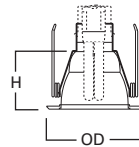

5021H White Trim with Haze Reflector

5021SC White Trim with Clear Specular Reflector

5021RG White Trim with Residential Gold Reflector