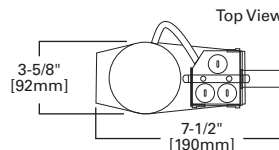

3-INCH INCANDESCENT REMODEL NON - IC

H36RTAT

ORDERING INFORMATION: ORDER HOUSING AND TRIMS SEPARATELY^A

SAMPLE NUMBER: H36RTAT - 3003WHWB

Housing	Trims	Accessories	
<p>H36RTAT=3" Aperture AIR-TITE™ Non-IC Line Voltage GU10 Remodel Housing</p>	<p>Adjustables 3009 Adjustable Gimbal - 35° Tilt, 120V GU10 50W, OD: 4-1/4" [108mm] 3009BKBB=Black with Black Baffle 3009SNBB=Satin Nickel with Black Baffle 3009TBZBB=Tuscan Bronze with Black Baffle 3009WHBB=White with Black Baffle 3009WHWB=White with White Baffle</p> <p>3010 Super Adjustable - 0-75° Adjustment, 120V GU10 50W, OD: 4-1/4" [108mm] 3010SN=Satin Nickel with Satin Nickel Baffle 3010TBZ=Tuscan Bronze with Tuscan Bronze Baffle 3010WH=White with White Baffle</p> <p>3013 Square Adjustable Gimbal -35° Tilt, 120V GU10 50W, OD: 4-1/4" [108mm] 3013BK=Black 3013SN=Satin Nickel 3013TBZ=Tuscan Bronze 3013WH=White</p> <p>Baffles 3001 Adjustable Pinhole Baffle -15° Tilt, 120V GU10 50W, OD: 4-1/4" [108mm] 3001BKBB=Black with Black Baffle 3001SNBB=Satin Nickel with Black Baffle 3001TBZBB=Tuscan Bronze with Black Baffle 3001WHBB=White with Black Baffle</p> <p>3003 Adjustable Coilex® Baffle -35° Tilt, 120V GU10 50W, OD: 4-1/4" [108mm] 3003BKBB=Black with Black Coilex® Baffle 3003SNB=Satin Nickel with Satin Nickel Coilex® Baffle 3003TBZB=Tuscan Bronze with Tuscan Bronze Coilex® Baffle 3003WHBB=White with Black Coilex® Baffle 3003WHWB=White with White Coilex® Baffle</p> <p>3011 Square Adjustable Baffle -15° Tilt, 120V GU10 50W, OD: 4-1/4" [108mm] 3011BKBB=Black with Black Baffle 3011SNBB=Satin Nickel with Black Baffle 3011TBZBB=Tuscan Bronze with Black Baffle 3011WHBB=White with Black Baffle 3011WHWB=White with White Baffle</p> <p>3012 Square Regressed Lens Adjustable Baffle Showerlight -15° Tilt, 120V GU10 50W, OD: 4-1/4" [108mm] 3012BKBB=Black with Black Baffle 3012SNBB=Satin Nickel with Black Baffle 3012TBZBB=Tuscan Bronze with Black Baffle 3012WHBB=White with Black Baffle 3012WHWB=White with White Baffle</p> <p>Decorative 3014 Decorative Tapered Glass Cylinder, 120V GU10 50W, OD: 4-1/4" [108mm] 3014FBSC=Satin Chrome Trim with Blue Glass 3014FBSC=Satin Chrome Trim with Frost Glass 3014FBWH=White Trim with Blue Glass 3014FBWH=White Trim with Frost Glass</p>	<p>3016 Decorative Low-Profile Glass Curve, 120V GU10 50W, OD: 4-1/4" [108mm] 3016AG=Amber Glass Curve 3016BG=Blue Glass Curve 3016FG=Frost Glass Curve</p> <p>3017 Decorative Low-Profile Glass Curve Showerlight, 120V GU10 50W, OD: 4-1/4" [108mm] 3017FGS=Frost All Glass Showerlight Curve</p> <p>3018 Decorative Drop Glass - Square, 120V GU10 50W, OD: 4-1/4" [108mm] 3018SGSC=Square Drop Glass with Satin Chrome Trim Ring</p> <p>3019 Decorative Drop Glass - Round, 120V GU10 50W, OD: 4-1/4" [108mm] 3019RGSC=Round Drop Glass with Satin Chrome Trim Ring</p> <p>Lenses and Diffusers 3008 Lensed Showerlight, 120V GU10 50W, OD: 4-1/4" [108mm] 3008FG=White with Frosted Glass Perimeter Lens</p> <p>Reflectors 3002 Adjustable Pinhole Reflector -15° Tilt, 120V GU10 50W, OD: 4-1/4" [108mm] 3002BK=Black with Clear Reflector 3002SNC=Satin Nickel with Clear Reflector 3002TBZC=Tuscan Bronze with Clear Reflector 3002WHC=White with Clear Reflector</p> <p>3004 Adjustable Reflector -35° Tilt, 120V GU10 50W, OD: 4-1/4" [108mm] 3004BK=Black with Clear Specular Reflector 3004SN=Satin Nickel with Satin Nickel Reflector 3004TBZ=Tuscan Bronze with Tuscan Bronze Reflector 3004WHC=White with Clear Specular Reflector 3004WHH=White with Haze Reflector 3004WHW=White with White Reflector</p> <p>3005 Crossblade Reflector, 120V GU10 50W, OD: 4-1/4" [108mm] 3005BK=Black with Clear Crossblade 3005WHC=White with Clear Crossblade</p> <p>3007 Regressed Lens Adjustable Reflector Showerlight -15° Tilt, 120V GU10 50W, OD: 4-1/4" [108mm] 3007PCC=Polished Chrome with Specular Clear Reflector 3007SN=Satin Nickel with Satin Nickel Reflector 3007TBZ=Tuscan Bronze with Tuscan Bronze Reflector 3007WHC=White with Specular Clear Reflector</p> <p>Slot Aperture 3006 Adjustable Slot Aperture -35° Tilt, 120V GU10 50W, OD: 4-1/4" [108mm] 3006BKBB=Black with Black Baffle 3006SNBB=Satin Nickel with Black Baffle 3006TBZBB=Tuscan Bronze with Black Baffle 3006WHBB=White with Black Baffle</p> <p>Wall Wash 3020 Wall Wash Downlight, 120V GU10 50W, OD: 4-1/4" [108mm] 3020WW=Wall Wash Downlight with White Trim Ring</p>	<p>Lamp Z28=120V GU10 Base, Line Voltage MR16</p>