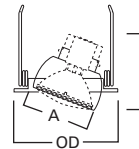

5070 Adjustable Eyeball

5070P White Trim with White Eyeball

5070SN Satin Nickel Trim with Satin Nickel Eyeball

5070TBZ Tuscan Bronze Trim with Tuscan Bronze Eyeball

HOUSING / LAMP:

H25ICAT: 75W PAR30
H5ICAT: 75W PAR30
H5RICAT: 75W PAR30

DIMENSIONS: Height: 3-3/8" [86mm]; Aperture: 3-7/8" [98mm];
OD: 6-3/8" [162mm]