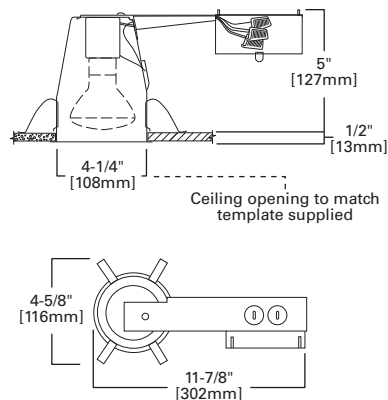

4-INCH INCANDESCENT REMODEL NON - IC

FEATURES

- Quick Connect wiring connectors included in junction box
- AIR-TITE™
- Thermally protected
- Die-formed housing
- Remodel springs accommodate 1/2" and 5/8" ceiling material
- NM cable pryouts and conduit knockouts in junction box

Compliances may not apply to all product configurations. Please consult the product spec sheet for compliance details.

COMPLIANCES: UL/cUL Listed - Wet Location, UL/cUL Listed - Damp Location, UL/cUL Listed 1598 Luminaire, IP Rated, AIR-TITE™ Certified ASTM E283

H99RTAT

ORDERING INFORMATION: ORDER HOUSING AND TRIMS SEPARATELY^Δ

SAMPLE NUMBER: H99RTAT - 993W

Housing	Trims
H99RTAT=4" Aperture, Shallow Ceiling, Remodel, Non-IC AIR-TITE™, 120V Line Voltage	Adjustables 998 Adjustable Eyeball - 30° Tilt, 40W R16, 60W PAR16, OD: 5-1/16" [129mm] 998P=White Trim with White Eyeball 998PB=Polished Brass Trim with Polished Brass Eyeball 998SN=Satin Nickel Trim with Satin Nickel Eyeball 998TBZ=Tuscan Bronze Trim with Tuscan Bronze Eyeball Baffles 953 Metal Baffle, 40W R16, 50W R20, 50W PAR20, OD: 5-1/16" [129mm] 953P=White Trim with Black Baffle 953SN=Satin Nickel Trim with Satin Nickel Baffle 953TBZ=Tuscan Bronze Trim with Tuscan Bronze Baffle 953W=White Trim with White Baffle 990 Pinhole Trim, 40W A19, 40W R16, 50W PAR20, 50W R20, OD: 5-1/16" [129mm] 990P=White Pinhole Trim 990SN=Satin Nickel Pinhole Trim 990TBZ=Tuscan Bronze Pinhole Trim 993 Coilex® Baffle, 40W R16, 50W R20, 50W PAR20, OD: 5-1/16" [129mm] 993P=White Trim with Black Baffle 993PB=Polished Brass Trim with Black Baffle 993SN=Satin Nickel Trim with Black Baffle 993TBZ=Tuscan Bronze Trim with Black Baffle 993W=White Trim with White Baffle ERT413 Metal Baffle, 40W A19, 50W R20 (ERT413WHT only), 50W PAR 20, OD: 5-1/16" [129mm] ERT413=High Gloss Appliance White Trim Ring with Black Baffle ERT413WHT=High Gloss Appliance White Trim Ring with White Baffle Decorative 945 Metropolitan Ice Lite, 50W PAR20, 50W R20, OD: 5-1/16" [129mm] 945=Frosted Glass 945BLUE=Frosted Blue Glass 946 Metropolitan Deco, 50W PAR20, 50W R20, OD: 5-5/8 [143mm] 946BC=Black Chrome Accent with Translucent Rings 946PB=Polished Brass Accent with Translucent Rings Reflectors 999 Reflector, 40W R16, 50W R20, 50W PAR20, OD: 5-1/16" [129mm] 999H=White Trim with Haze Reflector 999MB=White Trim with Specular Black Reflector 999P=White Trim with Specular Clear Reflector 999RG=White Trim with Residential Gold Reflector 999SN=Satin Nickel Trim with Satin Nickel Reflector 999TBZ=Tuscan Bronze Trim with Tuscan Bronze Reflector 999W=White Trim with White Reflector Showerlight 951 Showerlight, 40W A19, 50W PAR20, 50W R20, OD: 5-1/16" [129mm] 951PS=White Trim with Full Reflector and Prismatic Glass Lens 951SNS=Satin Nickel Trim with Full Reflector and Prismatic Glass Lens 951TBZS=Tuscan Bronze Trim with Full Reflector and Prismatic Glass Lens 952 Frosted Dome Lens Showerlight, 40W A19, 50W PAR20, 50W R20, OD: 5-1/16" [129mm] 952PS=White Trim Ring, Frost Dome Glass Lens Showerlight 955 Showerlight, 50W PAR20, OD: 5-1/16" [129mm] 955PS=White Trim Ring, Prismatic Glass Lens Showerlight Wall Wash 992 Wall Wash with Baffle, 40W R16, 40W A19, 50W R20, 50W PAR20, OD: 5-1/16" [129mm] 992P=White Trim and Eyelid, Black Baffle 992SN=Satin Nickel Trim and Eyelid, Satin Nickel Baffle 992TBZ=Tuscan Bronze Trim and Eyelid, Tuscan Bronze Baffle 992W=White Trim and Eyelid, White Baffle

NOTES: Δ UL/cUL Listed for Wet Location with select trims.