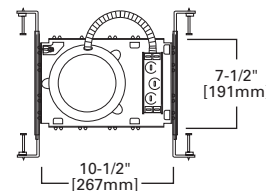

ORDERING INFORMATION: ORDER HOUSING AND TRIMS SEPARATELY^A

SAMPLE NUMBER: E12700 - ERT707WHT

Housing	Trims
E12700=6" Aperture, Shallow Ceiling, New Construction, IC, 120V Line Voltage	Adjustables ERT704 Eyeball, 65W BR30, 75W R30, 75W PAR30L, OD: 8" [203mm] ERT704=High Gloss Appliance White Trim with White Eyeball Baffles ERT707 Metal Baffle, 50W PAR30, 65W BR30, 75W PAR30L, OD: 7-1/4" [184mm] ERT707=High Gloss Appliance White Trim with Black Baffle ERT707WHT=High Gloss Appliance White Trim with White Baffle ERT714 Plastic Baffle, 65W BR30, 50W PAR30, 75W PAR30L, OD: 8" [203mm] ERT714=High Gloss Appliance White Trim with Black Baffle ERT714WHT=High Gloss Appliance White Trim with White Baffle ERT716 Shallow Metal Baffle, 65W BR30, 75W PAR30, 75W PAR30L, OD: 8" [203mm] ERT716WHT=High Gloss Appliance White Trim with White Baffle Open ERT705 Open, 50W PAR30L, 60W BR30, 75W PAR30, OD: 8" [203mm] ERT705=High Gloss Appliance White Trim Reflectors ERT710 Specular Reflector, 50W PAR30, 65W BR30, 75W R30, 75W PAR30L, OD: 7-1/4" [184mm] ERT710=High Gloss Appliance White Trim with Clear Specular Reflector ERT710G=High Gloss Appliance White Trim with Gold Reflector Showerlight ERT721 Showerlight with Frosted Glass Lens and Reflector, 35W PAR30L, OD: 8" [203mm] ERT721=High Gloss Appliance White Trim with Frosted Glass Lens ERT723 Showerlight with Fresnel Glass Lens and Reflector, 35W PAR30L, OD: 8" [203mm] ERT723=High Gloss Appliance White Trim with Fresnel Glass Lens

NOTES: Δ Not to be used in direct contact with spray foam insulation. Δ UL/cUL Listed for Wet Location with select trims.

Specifications and dimensions subject to change without notice. Consult your Cooper Lighting Representative or visit www.cooperlighting.com for available options, accessories and ordering information.