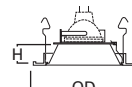

HOUSING / LAMP:

EI400LVAT: 12V 50W MR16
ET400LVAT: 12V 50W MR16
ET400LV RAT: 12V 50W MR16

DIMENSIONS: Height: 1-1/4" [31mm]; OD: 5" [127mm]