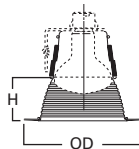

HOUSING / LAMP:

EI2700: 50W PAR30, 65W BR30, 75W PAR30L
EI2700AT: 50W PAR30, 65W BR30, 75W PAR30L
EI2700R: 65W BR30, 75W PAR30L

DIMENSIONS: Height: 2-7/8" [73mm]; Wide OD: 8" [203mm];
Narrow OD: 7-1/4" [184mm], Two Trim Rings,
Narrow and Wide, Supplied with Trim