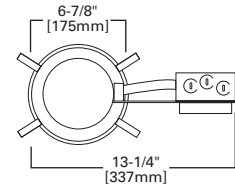

ORDERING INFORMATION: ORDER HOUSING AND TRIMS SEPARATELY^A

SAMPLE NUMBER: EI2072RAT - ERT72WHTTS

Housing	Trims	Accessories
EI2072RAT=6" Aperture, Remodel, IC AIR-TITE™, Compact Fluorescent, 26W CFL	Baffles ERT772 Baffle with Reflector, 26W DTT or 26W TTT 4-pin Compact Fluorescent lamp, OD: 7-3/4" [197mm] ERT772TS=Gloss White Trim Ring with Black Baffle and Torsion Springs ERT772WHTTS=Gloss White Trim Ring with Gloss White Baffle and Reflector and Torsion Springs Lenses and Diffusers ERT724 Drop Opal Glass Lens Showerlight, 26W DTT or 26W TTT 4-pin Compact Fluorescent lamp, OD: 8" [203mm] ERT724=Gloss White Trim with Drop Opal Glass Lens, Wet Location Listed Reflectors ERT770 Reflector, 26W DTT or 26W TTT 4-pin Compact Fluorescent lamp, OD: 7-1/4" [184mm] ERT770MTS=Gloss White Trim Ring, Matte (Haze) Reflector ERT770TS=Gloss White Trim Ring, Specular Clear Reflector ERT771 Reflector, 26W DTT or 26W TTT 4-pin Compact Fluorescent lamp, OD: 7-1/4" [184mm] ERT771TS=Gloss White Trim Ring and Reflector	Oversize Trim Rings For use when ceiling opening is cut too large. See accessories section for compatible trims. OT400P=6" I.D. x 9-1/4" O.D., Oversized White Metal Trim Ring (May be used behind standard Halo trims rings.)

NOTES: Δ Not to be used in direct contact with spray foam insulation. Δ UL/cUL Listed for Wet Location with select trims.