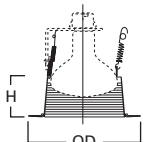

ERT717 Large Aperture Plastic Baffle

ERT717WHT High Gloss Appliance White Trim and White Baffle

HOUSING / LAMP:
ET700: 150W PAR38, 120W BR40, 150W R40
ET700R: 150W R40, 120W BR40

DIMENSIONS: Height: 2-3/4" [70mm]; OD: 8" [203mm]