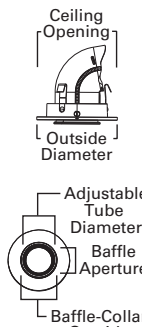

3010 Super Adjustable - 0-75° Adjustment

- 3010WH White Super-Adjustable
- 3010SN Satin Nickel Super-Adjustable
- 3010TBZ Tuscan Bronze Super-Adjustable