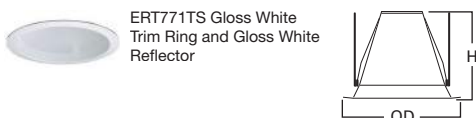

ERT771 Reflector

HOUSING / LAMP:

H724ICAT / H724ICATL: 13W GU24 CFL Spiral (CF13/GU24),
15W GU24 CFL R30 Reflector (CF15/27/R30/GU24)
H724RICAT / H724RICATL: 13W GU24 CFL Spiral (CF13/GU24),
15W GU24 CFL R30 Reflector (CF15/27/R30/GU24)

DIMENSIONS: Height: 5" [127mm]; OD: 7-1/4" [184mm]