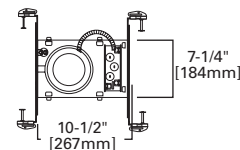

TOP VIEW

ORDERING INFORMATION: ORDER HOUSING AND TRIMS SEPARATELY^Δ

SAMPLE NUMBER: H5T - 5010W