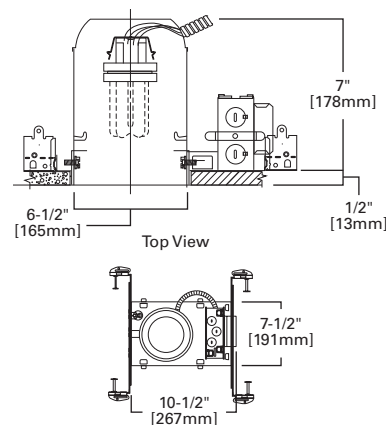

ORDERING INFORMATION: ORDER HOUSING AND TRIMS SEPARATELY^A

SAMPLE NUMBER: H273ICAT1D - 406WWB

Housing	Trims	Accessories
H273ICAT1D=6" Aperture, New Construction, IC AIR-TITE™, Compact Fluorescent, 26W and 32W CFL with Dimming Ballast	Baffles 406 Baffle, 26W DTT or 26W TTT, 32W TTT, OD: 7-3/4" [197mm] 406BA=Black Baffle with Specular Clear Reflector and Torsion Springs 406WB=White Baffle with Specular Clear Reflector and Torsion Springs 406WWB=White Baffle with White Reflector and Torsion Springs ERT772 Baffle with Reflector, 26W DTT or 26W TTT, 32W TTT, OD: 7-3/4" [197mm] ERT772TS=Gloss White Trim Ring with Black Baffle and Torsion Springs ERT772WHTTS=Gloss White Trim Ring with Gloss White Baffle and Reflector and Torsion Springs Lenses and Diffusers 270 Albalite Lens with Reflector, 26W TTT or 32W TTT, OD: 8" [203mm] 270PS=White Trim with Frosted Albalite Glass Lens, Wet Location Listed 271 Drop Opal Lens Showerlight, 26W DTT or 26W TTT, 32W TTT, OD: 8" [203mm] 271PS=White Trim with Drop Opal Glass Lens, Wet Location listed 272 Dome Lens with Reflector, 26W DTT or 26W TTT, 32W TTT, OD: 7-3/4" [197mm] 272PS=White Trim with Frosted Glass Dome, Wet Location Listed 370W Regressed Albalite Lens with Baffle, 26W TTT, OD: 7-3/4" [197mm] 370W=Regressed Albalite Glass Lens with White Baffle ERT724 Drop Opal Glass Lens Showerlight, 26W DTT or 26W TTT, 32W TTT, OD: 8" [203mm] ERT724=Gloss White Trim with Drop Opal Glass Lens, Wet Location Listed Reflectors 470 Specular Reflector, 26W DTT or 26W TTT, 32W TTT, OD: 7-1/8" [181mm] 470CG=White Trim with Champagne Gold Reflector 470H=White Trim with Haze Reflector 470RG=White Trim with Residential Gold Reflector 470SC=White Trim with Specular Clear Reflector ERT770 Reflector, 26W DTT or 26W TTT, 32W TTT, OD: 7-1/4" [184mm] ERT770MTS=Gloss White Trim Ring, Matte (Haze) Reflector ERT770TS=Gloss White Trim Ring, Specular Clear Reflector ERT771 Reflector, 26W DTT or 26W TTT, 32W TTT, OD: 7-1/4" [184mm] ERT771TS=Gloss White Trim Ring and Reflector Wall Wash 424 Wall Wash / Reflector Downlight, 26W TTT, OD: 7-1/4" [184mm] 424P=White Trim Ring	Oversize Trim Rings For use when ceiling opening is cut too large. See accessories section for compatible trims. OT400P=6" I.D. x 9-1/4" O.D., Oversized White Metal Trim Ring (May be used behind standard Halo trims rings.) OT403P=6" I.D. x 8" O.D. Oversized White Plastic Trim Ring

NOTES: ^A Not to be used in direct contact with spray foam insulation. ^B UL/cUL Listed for Wet Location with select trims. ^C TTT = Triple Twin Tube Compact Fluorescent Lamp. ^D DTT = Double Twin Tube Compact Fluorescent Lamp.

Specifications and dimensions subject to change without notice. Consult your Cooper Lighting Representative or visit www.cooperlighting.com for available options, accessories and ordering information.