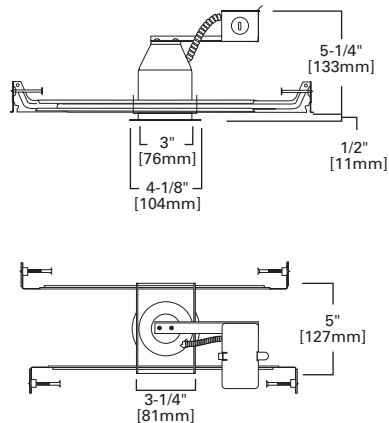

3-INCH ROUND INCANDESCENT NEW CONSTRUCTION OR REMODEL NON - IC

FEATURES

- 3" round aperture housing and trim kit
- All-Nail bar hangers
- Bar hangers may be shortened for narrow joist spaces
- Quick Connect wiring connectors included in junction box
- NM cable pry-outs in junction box
- AIR-TITE™
- Thermally protected
- Uses GU10 base reflector lamp

Compliances may not apply to all product configurations. Please consult the product spec sheet for compliance details.

COMPLIANCES: UL/cUL Listed - Damp Location, UL/cUL Listed 1598 Luminaire, UL/cUL Listed for Feed Through, IP Rated, AIR-TITE™ Certified ASTM E283

ETR350

ORDERING INFORMATION⁴

SAMPLE NUMBER: ETR350W

Housing and Trim Kit	Lamp (Order Separately)
ETR350=3" Round Aperture Non-IC AIR-TITE™ Housing and Trim Kit, for MR16 120V GU10 Tungsten Halogen Reflector Lamp, and White Trim with Black Baffle ETR350W=3" Round Aperture Non-IC AIR-TITE™ Housing and Trim Kit, for MR16 120V GU10 Tungsten Halogen Reflector Lamp, and White Trim with White Baffle	Z28=50W, 120V GU10 Base, Line Voltage MR16

NOTES: Δ Order housing-trim kit and lamp separately.