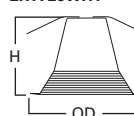

ERT725WHT

HOUSING / LAMP:

EI700: 40W A19, 50W PAR30L,
65W BR30, 75W PAR30L
EI700AT: 40W A19, 50W PAR30L,
65W BR30, 75W PAR30L
EI700ATNB: 40W A19, 50W PAR30L,
65W BR30, 75W PAR30L
EI700NB: 40W A19, 50W PAR30L,
65W BR30, 75W PAR30L
EI700R: 40W A19, 50W PAR30L,
65W BR30, 75W PAR30L
EI700RAT: 40W A19, 50W PAR30L,
65W BR30, 75W PAR30L

DIMENSIONS: Height: 5-3/8" [136mm]; OD: 7-1/4" [184mm]