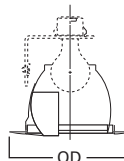

424 Wall Wash / Reflector Downlight

424P White Trim

HOUSING / LAMP:
H7RT: 100W A19
H7T: 100W A19
H7TCP: 100W A19

DIMENSIONS: OD: 7-1/4" [184mm]