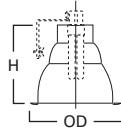

405 Specular Reflector

- 405SC White Trim with Clear Specular Reflector
- 405H White Trim with Haze Reflector
- 405RG White Trim with Residential Gold Reflector
- 405CG White Trim with Champagne Gold Reflector

HOUSING / LAMP:
H274E: 13W TTT or 13W DTT
H276E: 13W TTT or 13W DTT

DIMENSIONS: Height: 6" [152mm]; OD: 7-1/4" [184mm]