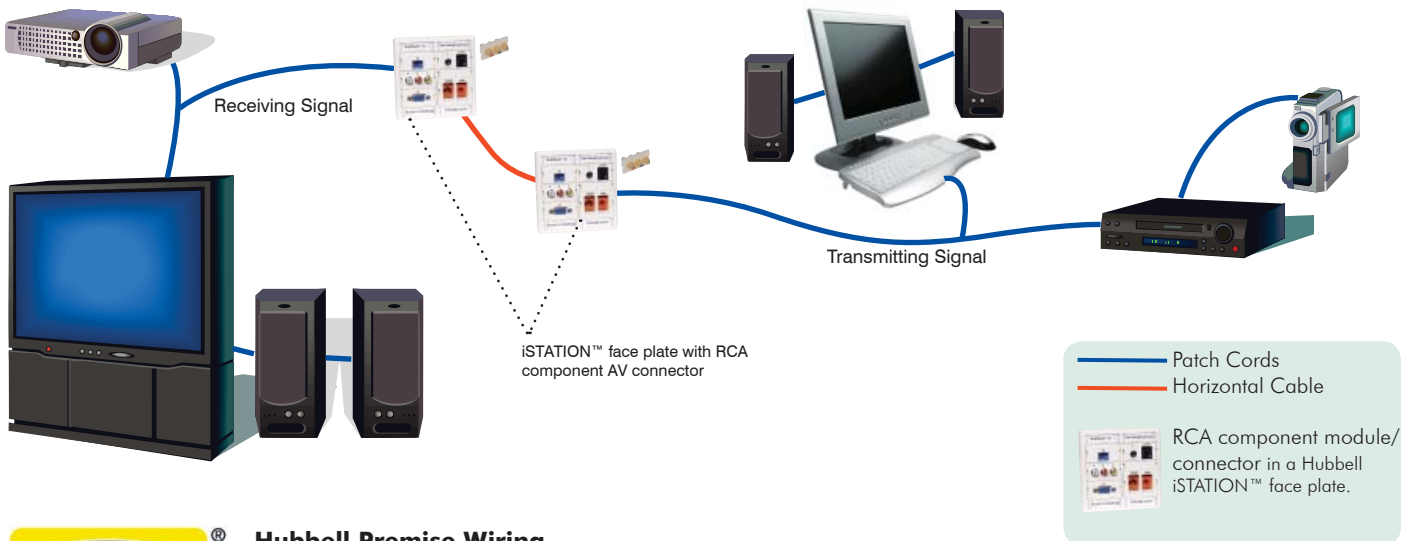

TYPICAL APPLICATION

Hubbell Premise Wiring

HUBBELL INCORPORATED (Delaware)
14 Lord's Hill Road • Stonington, CT 06378-0901 • (860) 535-8326 • 800-626-0005
Fax: (860) 535-8328 • Internet site: <http://www.hubbell-premise.com>

Worldwide Locations

Hubbell Premise Wiring, Asia Pacific	852-2836-7131	Fax: 852-2836-7132	Hubbell Premise Wiring, Latin America	305-408-4501	Fax: 305-408-8201
Hubbell Canada Inc.	905-839-1138	Fax: 905-839-9108	Hubbell de Mexico, S.A. de C.V.	(5255) 9151-9999	Fax: (5255) 9151-9989
Hubbell Premise Wiring, Central America	506-309-4158	Fax: 506-260-1616	Hubbell Premise Wiring, Middle East	971-4-393-4192	Fax: 971-4-393-4194
Hubbell Premise Wiring, China	86-21-6374 2660	Fax: 86-21-6374 2799	Hubbell Premise Wiring, Puerto Rico	787-855-1075	Fax: 787-855-3265
Hubbell Premise Wiring, Europe	44-01283 500500	Fax: 44-01283 500400	Hubbell-Taian Co., Ltd., Taiwan	886-2-2522-1862	Fax: 886-2-2522-1872
Hubbell Premise Wiring, India	91-80-4022-4089	Fax: 91-80-4022-4033	Hubbell Premise Wiring, Venezuela	58-212-5156482	Fax: 58-212-6627258
Hubbell Int'l. Inc., Korea Branch	(82 2) 2607 1363	Fax: (82 2) 2603 7386