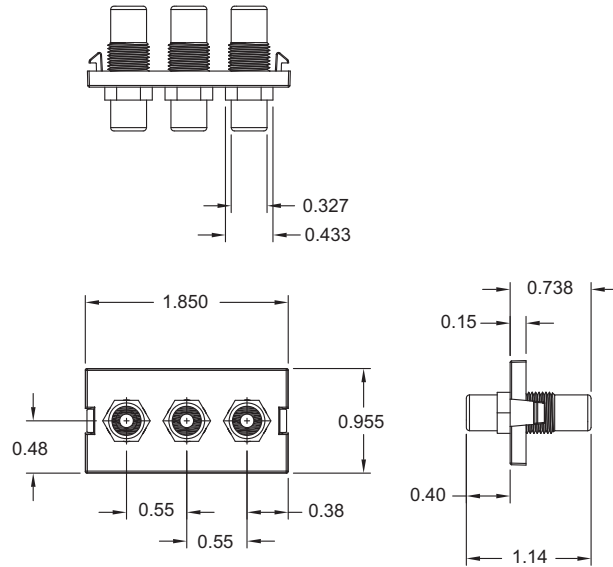

iSTATION™ RCA Component, Feed-thru AV Modules

See RCA Insulator Color Chart below for application.

Description	Catalog No.
RCA (3) Component Coupler, Feed-thru	IMCRF1XX
XX = Color: "AL" = Almond; "BK" = Black; "EI" = Electric Ivory; "GY" = Gray; "LA" = Light Almond; "OW" = Office White; "W" = White.	

DIMENSIONS

RCA INSULATOR COLOR: APPLICATIONS

Color	Audio	Video
Red	Right Signal	Component - Red (Pr/Cr)
White	Left Signal	
Yellow		Composite
Blue		Component - Blue (Pb/Cb)
Green		Component - Green (Y)
Black	Mono/Right	
Orange	Digital (S/PDIF)	Digital (S/PDIF)

iSTATION™ COMPATIBLE

Work Station and Cross-Connect Solutions

- iSTATION™ front-loading plates
- UDX iSTATION™ Multimedia Panels
- iFRAME® Vertical Patch Panel

Hubbell Delivery System

- Hubbell SystemOne Poke-Thrus and Floor Boxes
- Hubbell Surface Raceway, Metal and Non-Metallic
- Multi-Connect™ Wall Boxes/Conference Table Boxes