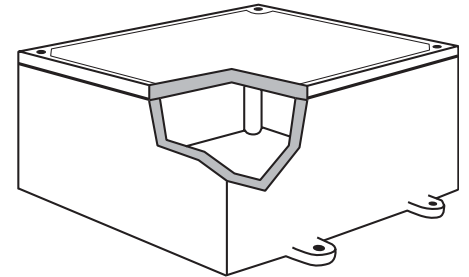

NEMA 3R and 4

W Series: WYS Type Unflanged Junction or Pull Boxes

Cast Iron or Aluminum Box For Surface Mounting. Raintight - Watertight.

Applications

- These boxes are general purpose enclosures suitable for use indoors or outdoors.

Features

- † Mounting Lugs are standard on boxes over 100 cubic inches internal volume, and optional on boxes 100 cubic inches or less. See pages C-6, C-7, and C-10 for additional information and ordering instructions.
- Type WYS boxes have a post in each corner and allowances must be made for them when conduit entrances are to be located close to a corner.
- Neoprene gasket, attached to cover.
- Suitable for a variety of applications.
- Wide selection of sizes and locations for drilled-and-tapped and slip-hole conduit entrances.
- Choice of locations for blind tapped holes in Interior Mounting Buttons (optional).

Standard Materials

- Cast iron box and cover.
- Neoprene gasket.
- Stainless steel cover screws.

Standard Finishes

- Box and cover: Hot Dip Galvanized.

Options

- Available in copper-free aluminum. Add suffix "A" to catalog number.

Other Options

Refer to pages C6- C12.

Compliances

- UL Listed: Type 4 Raintight .
- UL Standard: 514A, 50.
- NEMA 250-1997 Type 3R and 4.

Iron Catalog Number	Aprox. Wall Thick.*	Inside Dim. (inches) L x W x D	Iron Catalog Number	Aprox. Wall Thick.*	Inside Dim. (inches) L x W x D	Iron Catalog Number	Aprox. Wall Thick.*	Inside Dim. (inches) L x W x D
WYS-040402†	5/32	4 x 4 x 2	WYS-100808	5/16	10 x 8 x 8	WYS-150808	5/16	15 x 8 x 8
WYS-040403†	3/16	4 x 4 x 3	WYS-100810	11/32	10 x 8 x 9-1/2	WYS-150904	1/4	15 x 9 x 4
WYS-040404†	3/16	4 x 4 x 4	WYS-101003	3/16	10 x 10 x 3	WYS-150906	9/32	15 x 9 x 6
WYS-050503†	3/16	5 x 5 x 3	WYS-101004	7/32	10 x 10 x 4	WYS-151006	9/32	15 x 10 x 6
WYS-050504†	3/16	5 x 5 x 4	WYS-101005	1/4	10 x 10 x 5	WYS-160404	7/32	16 x 4 x 4
WYS-060403†	3/16	6 x 4 x 3	WYS-101006	1/4	10 x 10 x 6	WYS-161006	9/32	16 x 10 x 6
WYS-060404†	3/16	6 x 4 x 4	WYS-120404	7/32	12 x 4 x 4	WYS-161008	5/16	16 x 10 x 8
WYS-060602†	3/16	6 x 6 x 2	WYS-120406	9/32	12 x 4 x 6	WYS-161204	1/4	16 x 12 x 4
WYS-060603	3/16	6 x 6 x 3	WYS-120603	3/16	12 x 6 x 3	WYS-161206	9/32	16 x 12 x 6
WYS-060604	3/16	6 x 6 x 4	WYS-120604	7/32	12 x 6 x 4	WYS-161208	5/16	16 x 12 x 8
WYS-060605	7/32	6 x 6 x 5	WYS-120606	9/32	12 x 6 x 6	WYS-161606	9/32	16 x 16 x 6
WYS-060606	1/4	6 x 6 x 6	WYS-120804	7/32	12 x 8 x 4	WYS-161612	11/32	16 x 16 x 12
WYS-060610	9/32	6 x 6 x 9-1/2	WYS-120806	9/32	12 x 8 x 6	WYS-161616	11/32	16 x 16 x 16
WYS-070503	3/16	7 x 5 x 3	WYS-120808	5/16	12 x 8 x 8	WYS-180604	1/4	18 x 6 x 4
WYS-080403†	3/16	8 x 4 x 3	WYS-121004	1/4	12 x 10 x 4	WYS-180606	9/32	18 x 6 x 6
WYS-080404	7/32	8 x 4 x 4	WYS-121005	1/4	12 x 10 x 5	WYS-180806	9/32	18 x 8 x 6
WYS-080603	3/16	8 x 6 x 3	WYS-121006	1/32	12 x 10 x 6	WYS-180808	5/16	18 x 8 x 8
WYS-080604	7/32	8 x 6 x 4	WYS-121008	5/16	12 x 10 x 8	WYS-181204	1/4	18 x 12 x 4
WYS-080605	7/32	8 x 6 x 5	WYS-121203	3/16	12 x 12 x 3	WYS-181206	9/32	18 x 12 x 6
WYS-080606	1/4	8 x 6 x 6	WYS-121204	1/4	12 x 12 x 4	WYS-181208	5/16	18 x 12 x 8
WYS-080803	3/16	8 x 8 x 3	WYS-121206	9/32	12 x 12 x 6	WYS-181210	3/8	18 x 12 x 10
WYS-080804	7/32	8 x 8 x 4	WYS-121208	5/16	12 x 12 x 8	WYS-181212	7/16	18 x 12 x 12
WYS-080805	7/32	8 x 8 x 5	WYS-121210	1/32	12 x 12 x 10	WYS-181406	9/32	18 x 14 x 6
WYS-080806	1/4	8 x 8 x 6	WYS-121212	3/8	12 x 12 x 12	WYS-181408	5/16	18 x 14 x 8
WYS-080808	5/16	8 x 8 x 8	WYS-140804	1/4	14 x 8 x 4	WYS-181606	9/32	18 x 16 x 6
WYS-090603	3/16	9 x 6 x 3	WYS-140806	9/32	14 x 8 x 6	WYS-181608	5/16	18 x 16 x 8
WYS-090604	7/32	9 x 6 x 4	WYS-141006	9/32	14 x 10 x 6	WYS-181804	5/16	18 x 18 x 4
WYS-100403	3/16	10 x 4 x 3	WYS-141008	5/16	14 x 10 x 8	WYS-181806	5/16	18 x 18 x 6
WYS-100406	1/4	10 x 4 x 6	WYS-141406	9/32	14 x 14 x 6	WYS-181808	11/32	18 x 18 x 8
WYS-100504	7/32	10 x 5 x 4	WYS-141408	5/16	14 x 14 x 8	WYS-181810	3/8	18 x 18 x 10
WYS-100604	7/32	10 x 6 x 4	WYS-141410	11/32	14 x 14 x 10	WYS-181812	7/16	18 x 18 x 12
WYS-100605	1/4	10 x 6 x 5	WYS-150604	1/4	15 x 6 x 4	WYS-181818	7/16	18 x 18 x 18
WYS-100606	9/32	10 x 6 x 6						
WYS-100804	7/32	10 x 8 x 4						
WYS-100805	1/4	10 x 8 x 5						
WYS-100806	9/32	10 x 8 x 6						

* Measured 2" up from back of box.

† Mounting lugs are optional.