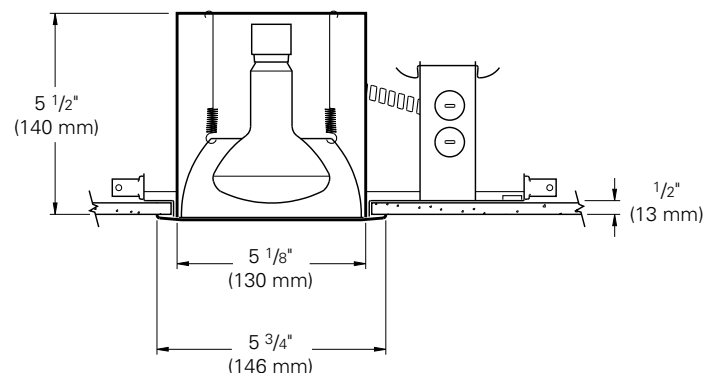

DIMENSIONS