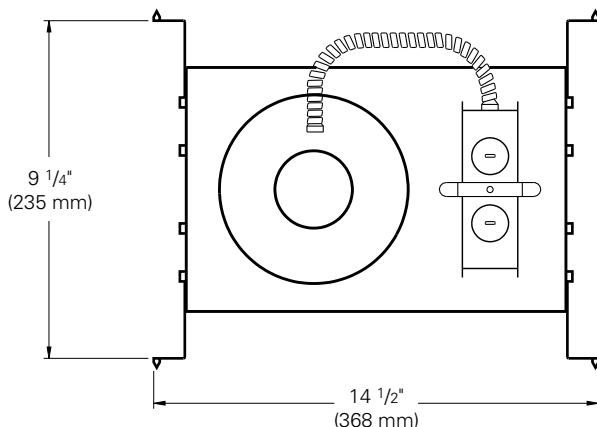

DIMENSIONS