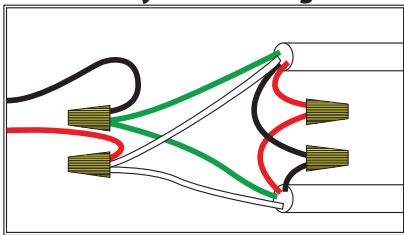

Landscape Wiring Diagram

A2.1 Bi-amp Example

105AT4 System

Features of this Architecture

1. Stereo Left/Right Sats.
2. Bi-Amplified with separate subwoofer channel.
3. Active crossovers to optimize performance.
4. Coverage uniformity and stealth aesthetics drive this design.
5. Far superior to the plastic imitations found on the market today.

**Left Channel
Daisy-chain wiring.**

**Right Channel
Daisy-chain wiring.**

Illustration shows:
4 - 42AT4
1 - 101ST4 Subwoofer

535 Airpark Road, Napa, CA 94558
 Ph: 707.265.6343
www.jamesloudspeaker.com