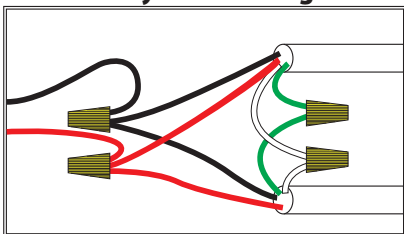

Landscape Wiring Diagram

A2.1 Bi-amp Example

105AT4 System

Features of this Architecture

1. Stereo Left/Right Sats.
2. Bi-Amplified with separate subwoofer channel.
3. Active crossovers to optimize performance.
4. Coverage uniformity and stealth aesthetics drive this design.
5. Far superior to the plastic imitations found on the market today.

**Left Channel
Daisy-chain wiring.**

**Right Channel
Daisy-chain wiring.**

Illustration shows:
4 - 42AT4
1 - 101ST4 Subwoofer

535 Airpark Road, Napa, CA 94558
 Ph: 707.265.6343
www.jamesloudspeaker.com