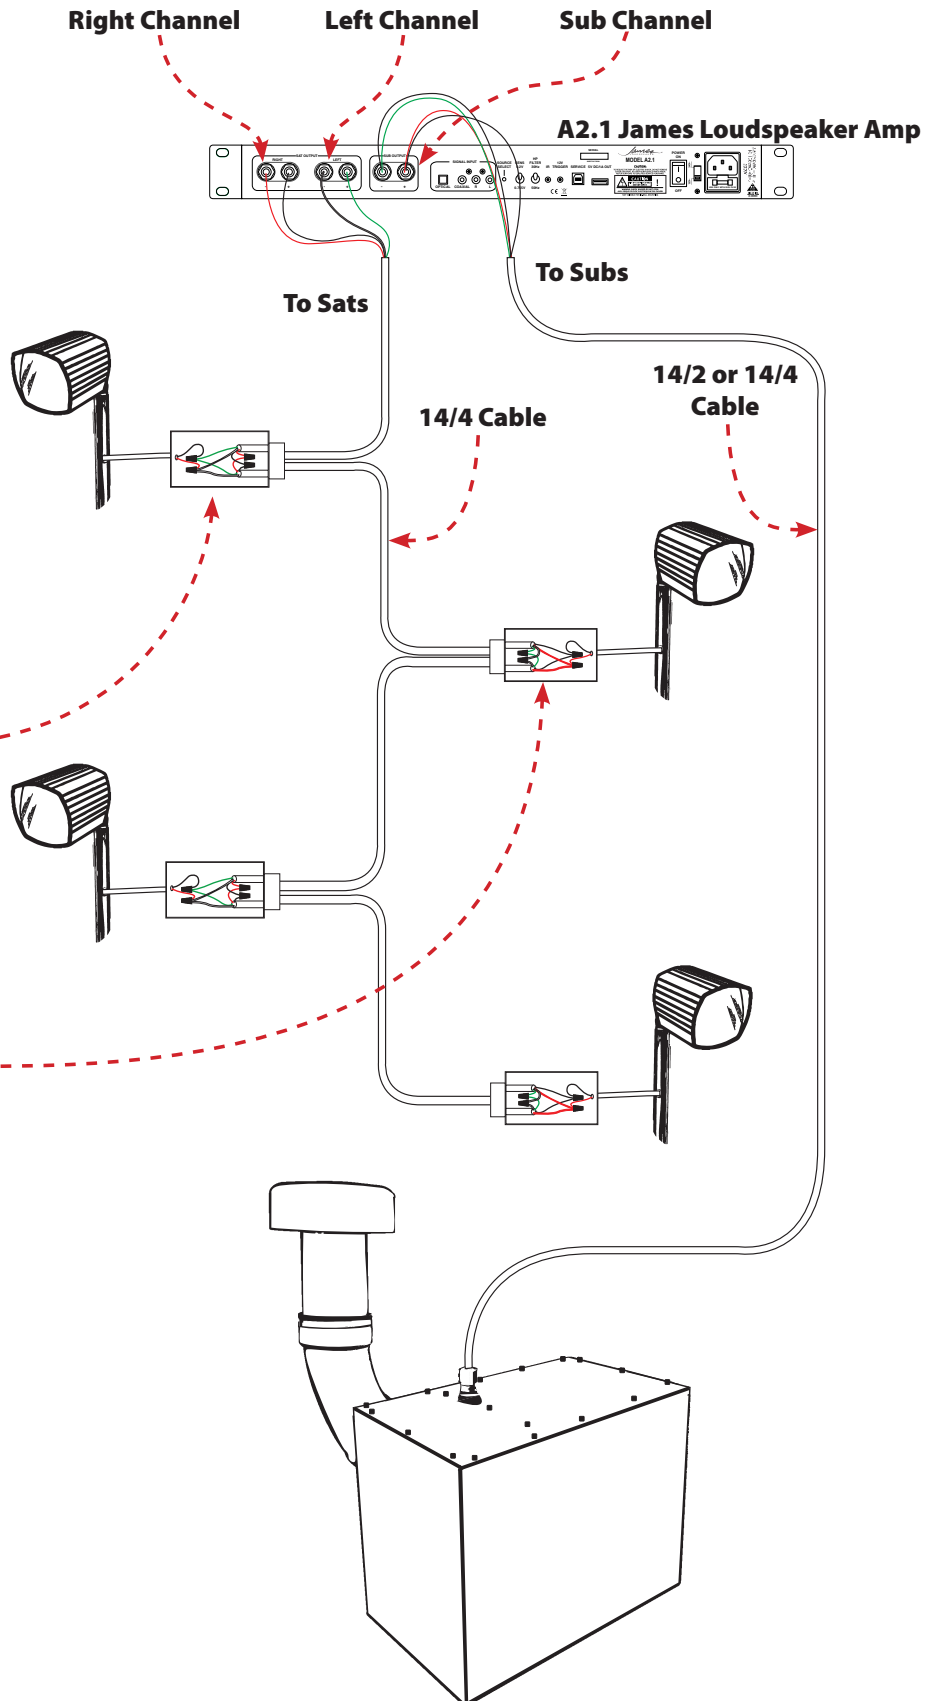

Landscape Wiring Diagram

A2.1 Bi-amp Example

105AT4 System

Features of this Architecture

1. Stereo Left/Right Sats.
2. Bi-Amplified with separate subwoofer channel.
3. Active crossovers to optimize performance.
4. Coverage uniformity and stealth aesthetics drive this design.
5. Far superior to the plastic imitations found on the market today.

**Left Channel
Daisy-chain wiring.**

**Right Channel
Daisy-chain wiring.**

Illustration shows:
4 - 42AT4
1 - 101ST4 Subwoofer

535 Airpark Road, Napa, CA 94558
 Ph: 707.265.6343
www.jamesloudspeaker.com