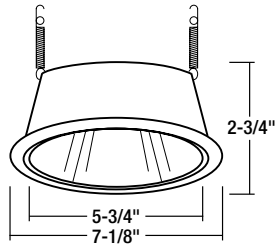

**NTS-30 / NTS-31 / NTS-32
Reflector with Ring**

Type
Project
Catalog No.
Lamp/Wattage

TRIM DIMENSIONS

Trim OD: 7-1/8"
Aperture: 5-3/4"
Height: 2-3/4"

FEATURES

Trim
Precision spun 0.050 aluminum high grade reflector. Separate trim ring available in plastic or metal, may also be used with custom combination of ring finishes.