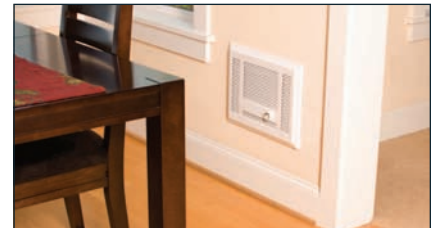

part	model	description	watts	volts	amps	btus	wt/lbs
79233	SL101TW	heater assembly with thermostat and grill	1000	120	8.3	3415	9
79219	SL151TW	"	1500	120	12.5	5120	9
79220	SL152TW	"	1500/1125	240/208	6.3/5.4	5120/3840	9
79221	SL192TW	"	1900/1425	240/208	7.9/6.9	6485/4865	9
79230	SL252TW	"	2500/1875	240/208	10.4/9.0	8530/6400	9
79222	SL302TW	"	3000/2250	240/208	12.5/10.8	10240/7680	9
79239	SLC	wall can for model SL, single pack					4.5
79240	SLC-S	wall can for model SL, surface mount, 17" w x 13" h x 4" d, white					6.4

NLW

Quiet warmth for large rooms and entryways

- Unique fan design reduces air turbulence and noise
- Circulate air during the warmer months with the fan-only mode

grill: 16-3/4" w x 21" h x 1" d
rough-in: 15" w x 19-1/8" h x 4" d

Thermostat temperature range 40°F to 85°F

Order wall can separately