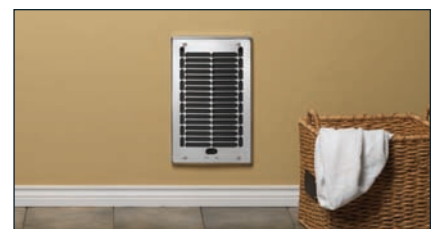

part	model	description	watts	volts	amps	btus	wt/lbs
79241	RBF101	heater assembly with on/off switch and grill	1000	120	8.3	3415	8
79243	RBFC	wall can for model RBF, single pack					4.5