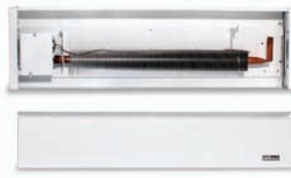

softHEAT

Gentle, fluid heat for the people you love most

- Smart design helps reduce indoor allergen effects
- Hydronic heat installs easily with no plumbing required

dimensions: 9-1/2" h x 3-1/4" d x various lengths

*Add suffix W or WS to model to designate color
All models require a thermostat

white part	white sand part	*model	description	watts	volts	amps	btus	wt/lbs
13162	13151	EBHN500-8	35" hydronic baseboard	500	208	2.4	1710	12
13163	13152	EBHN750-8	47" hydronic baseboard	750	208	3.6	2560	17
13164	13153	EBHN1000-8	59" hydronic baseboard	1000	208	4.8	3415	22
13165	13154	EBHN1250-8	71" hydronic baseboard	1250	208	6.0	4265	27
13166	13156	EBHN1500-8	83" hydronic baseboard	1500	208	7.2	5120	31
13157	13100	EBHN500	35" hydronic baseboard	500/375	240/208	2.1/1.8	1710/1280	12
13158	13101	EBHN750	47" hydronic baseboard	750/563	240/208	3.1/2.7	2560/1925	17
13359	13102	EBHN1000	59" hydronic baseboard	1000/750	240/208	4.2/3.6	3415/2560	22
13160	13103	EBHN1250	71" hydronic baseboard	1250/937	240/208	5.2/4.5	4265/3200	27
13161	13104	EBHN1500	83" hydronic baseboard	1500/1125	240/208	6.3/5.4	5120/3840	31
13170	13132	EBKN	built-in thermostat kit, double pole, 40°F to 85°F		240/208	25		1

Standard models are left hand wire only. All models available special order as right hand wire.

ELECTRIC BASEBOARD

Sensible, quiet heat starts here

- Ideal for new construction and built to last
- Proven construction maximizes surface area and funnels heated air

dimensions: 6-3/4" h x 2-1/2" d x various lengths

*Add suffix W or A to model to designate color
All models require a thermostat
Accessories below