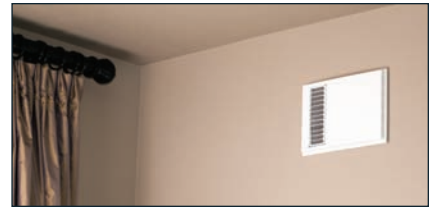

CADET

INVITING WARMTH

APEX72

Gain living space and bring comfort to your entire room

- Mounts above 72" away from children and pets
- Two outlet grill options; hexagonal and louvered

cover: 12" w x 8-1/2" h x 1" d
rough-in: 10-1/4" w x 8" h x 4" d