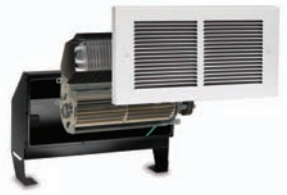

part	model	description	watts	volts	amps	btus	wt/lbs
63315	RMC151W	complete unit with wall can and grill	500/1000/1500	120	4.2/8.3/12.5	1710/3415/5120	9
63316	RMC208W	"	2000	208	9.6	6825	9
63314	RMC162W	"	700/900/1600 525/675/1200	240/208	2.9/3.8/6.7 2.5/3.3/5.8	2390/3075/5460 1795/2305/4095	9
63313	RMC202W	"	2000/1500	240/208	8.3/7.2	6825/5120	9
00308	RM151	heater assembly without thermostat	500/1000/1500	120	4.2/8.3/12.5	1710/3415/5120	4.5
00310	RM108	"	1000	208	4.8	3415	4.5
00323	RM158	"	1500	208	7.2	5120	4.5
00313	RM168	"	700/900/1600	208	3.4/4.3/7.7	2390/3175/5460	4.7
00309	RM208	"	2000	208	9.6	6825	4.5
00311	RM102	"	1000/750	240/208	4.2/3.6	3415/2560	4.5
00307	RM162	"	700/900/1600 525/675/1200	240/208	2.9/3.8/6.7 2.5/3.3/5.8	2390/3075/5460 1795/2305/4095	4.5
00306	RM202	"	2000/1500	240/208	8.3/7.2	6825/5120	4.5
00322	RM222	"	2250/1687	240/208	9.4/8.1	7680/5760	4.5
00275	RMGW						1.5
00276	RMGA	grill kit for model RM, single pack, white or almond					1.5
63113	RMGW5						7.5
63114	RMGA5	grill kit for model RM, 5-pack, white or almond					7.5
63115	RMC						3.3
63116	RMC5	wall can for model RM, single pack or 5-pack					14.3
63123	RMT2W						.5
63124	RMT2A	built-in thermostat kit for model RM, double pole, 40°F to 85°F, white or almond		240/208/120	25		.5
63118	RMS4W	surface mount adapter for model RM, 4" deep, white					6