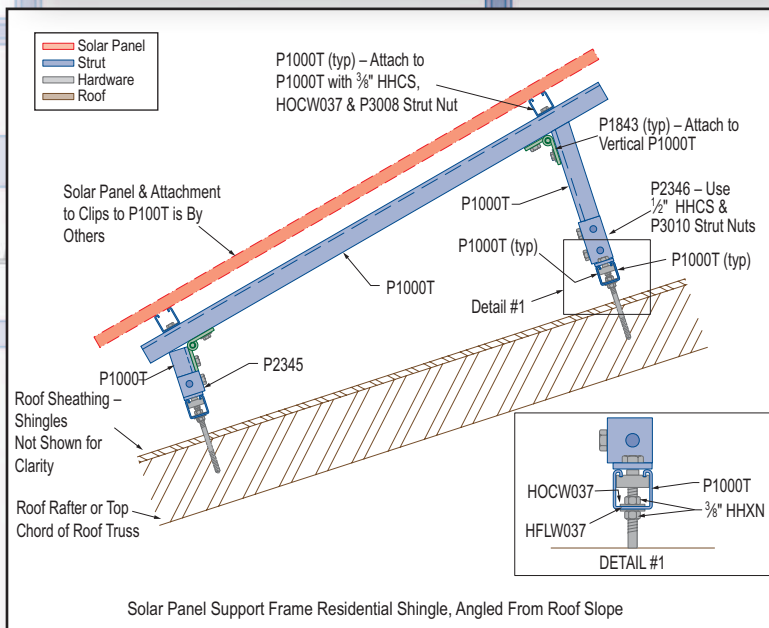

## Unistrut can handle your solar needs:

- Metal Framing •
- RoofTop Supports •
- RoofWalk Rooftop •
- Walkways •
- Telestrut Telescopic Tubing •

## Telestrut Telescopic Tubing

Telestrut is a perfect complement to the Unistrut Metal Framing System. It's the only telescoping system that offers both infinite and incremental adjustability. Five connection methods include boltless universal rivet that can cut assembly time.