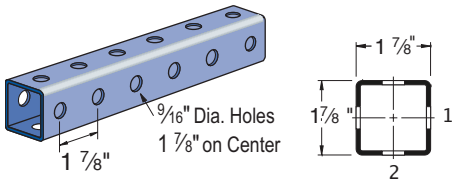

P1000HS Channel

9/16" (14) Dia. Holes
1 7/8" (48) on Center

P1000T Channel

Slots are
1 1/8" (29) x 3/16" (14)
2" (51) on Center

P5000T Channel

Slots are
1 1/8" (29) x 9/16" (14)
2" (51) on Center

P9200 Telestrut®