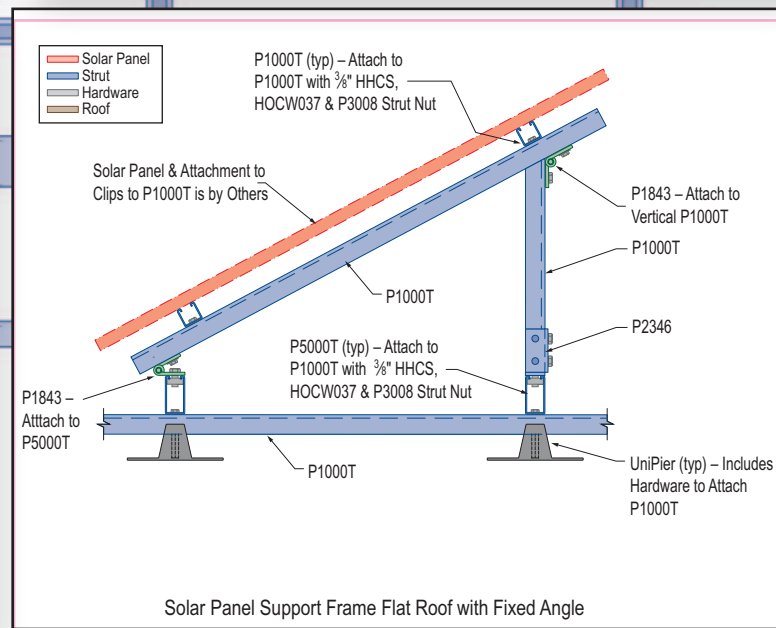

## Telestrut Telescopic Tubing

Telestrut is a perfect complement to the Unistrut Metal Framing System. It's the only telescoping system that offers both infinite and incremental adjustability. Five connection methods include boltless universal rivet that can cut assembly time.