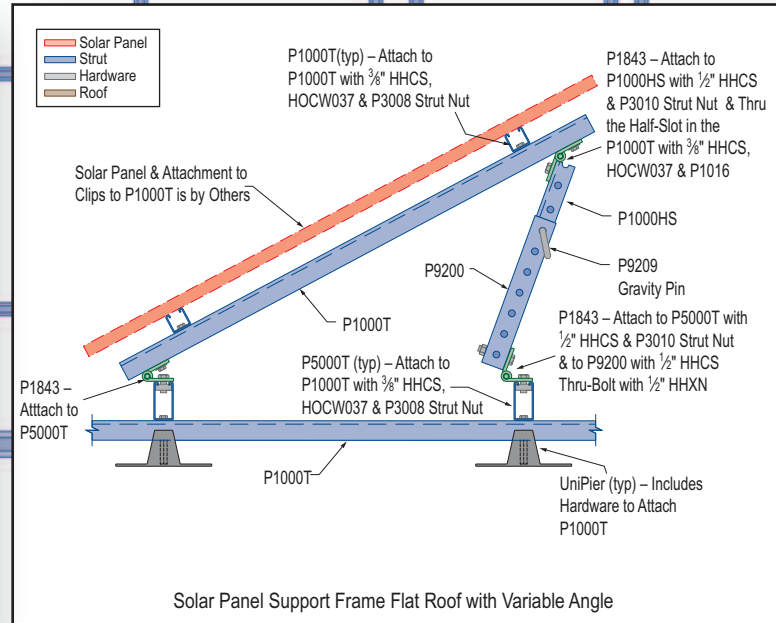

## Telestrut Telescopic Tubing

Telestrut is a perfect complement to the Unistrut Metal Framing System. It's the only telescoping system that offers both infinite and incremental adjustability. Five connection methods include boltless universal rivet that can cut assembly time.