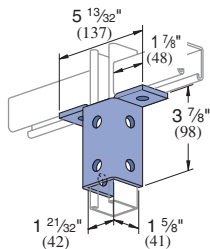

P1000HS Channel

9/16" (14) Dia. Holes
1 7/8" (48) on Center

P1000T Channel

Slots are
1 1/8" (29) x 3/16" (14)
2" (51) on Center

P5000T Channel

Slots are
1 1/8" (29) x 9/16" (14)
2" (51) on Center

P9200 Telestrut®

P2345 Wing Shape Fitting

P2346 Wing Shape Fitting

P9209 Gravity Pin

P1843 Adj. Hinge Connection

HOCW037 Slot Adapter

Part No.	Size
HOCW025	1/4"
HOCW037	3/8"

P1016 Missing Link Fastener

UP-BK thru UP-MPDS UNIPIER™

The UniPier Rooftop support system provides a simple and versatile way to support and manage pipe, tubing, conduit, HVAC systems, and the like. The UniPier system supports without roof surface penetration and allows the parts to remain off the surface

HHXN Hex Nut

Part No.	Size
HHXN025EG	1/4"
HHXN031EG	5/16"
HHXN037EG	3/8"
HHXN050EG	1/2"
HHXN062EG	5/8"
HHXN075EG	3/4"
HHXN087EG	7/8"
HHXN100EG	1"

HHCS Hex Head Screw

Part No.	Size	Part No.	Size
HHCS025044EG	1/4" x 7/16"	HHCS037225EG	3/8" x 2 1/4"
HHCS025075EG	1/4" x 3/4"	HHCS037250EG	3/8" x 2 1/2"
HHCS025150EG	1/4" x 1 1/2"	HHCS050094EG	1/2" x 1 5/16"
HHCS031125EG	5/16" x 1 1/4"	HHCS050119EG	1/2" x 1 3/16"
HHCS037075EG	3/8" x 3/4"	HHCS050150EG	1/2" x 1 1/2"
HHCS037087EG	3/8" x 7/8"	HHCS050175EG	1/2" x 1 3/4"
HHCS037100EG	3/8" x 1"	HHCS050200EG	1/2" x 2"
HHCS037125EG	3/8" x 1 1/4"	HHCS050225EG	1/2" x 2 1/4"
HHCS037150EG	3/8" x 1 1/2"	HHCS050250EG	1/2" x 2 1/2"
HHCS037200EG	3/8" x 2"		

HLW037 Lock Washer

Part No.	Size
HLKW025EG	1/4"
HLKW031EG	5/16"
HLKW037EG	3/8"
HLKW050EG	1/2"
HLKW062EG	5/8"
HLKW075EG	3/4"
HLKW087EG	7/8"
HLKW100EG	1"

P3008 & P3010 Channel Nut

Part No.	Size-Thd.	Use With
P3006-0832	#8 - 32	Any Channel
P3006-1024	#10 - 24	
P3006-1420	1/4" - 20	
P3007	5/16" - 18	
P3008	3/8" - 16	
P3009	7/16" - 14	Any Except P3300, P4000, P4100
P3010	1/2" - 13	
P3013	1/2" - 13