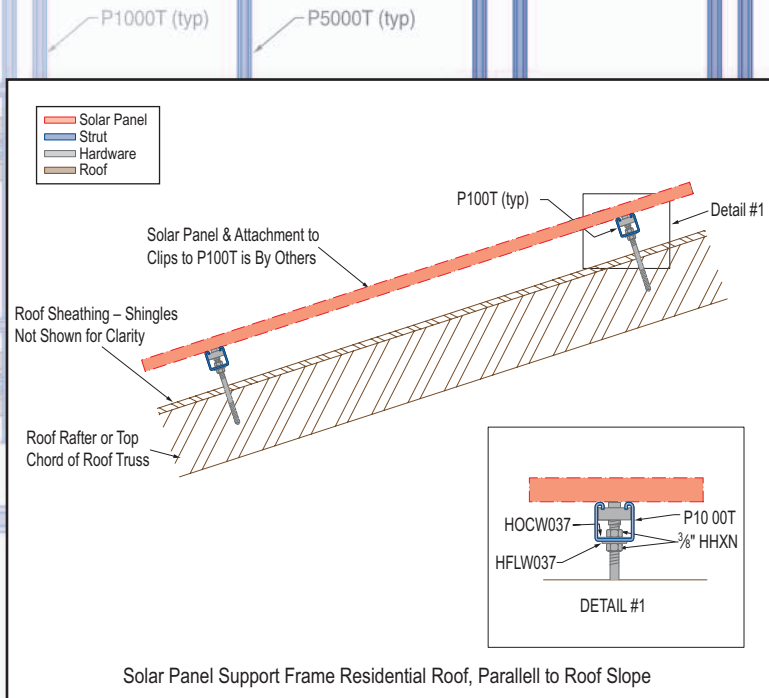

## Unistrut can handle your solar needs:

- Metal Framing •
- RoofTop Supports •
- RoofWalk Rooftop •
- Walkways •
- Telestrut Telescopic Tubing •

## Telestrut Telescopic Tubing

Telestrut is a perfect complement to the Unistrut Metal Framing System. It's the only telescoping system that offers both infinite and incremental adjustability. Five connection methods include boltless universal rivet that can cut assembly time.