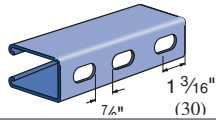

P9200 Telestrut®