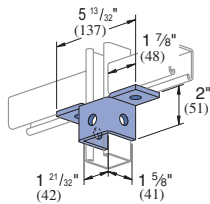

P2345 Wing Shape Fitting

P2346 Wing Shape Fitting