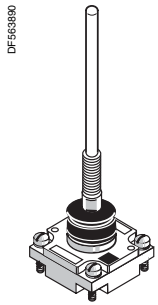

9007R + mushroom button

9007C

9007JKC

9007J

9007L

Heads for linear, rotary and multi-directional movements

Side plunger heads

Type of operator	Catalog number	Weight kg (lb)
Side roller plunger, spring return, vertical roller (1)	9007F	0.16 (0.36)
Side push rod plunger, spring return	9007G	0.15 (0.34)
Side push rod plunger, adjustable spring return	9007GD	0.16 (0.36)
Side push rod plunger, maintained contact	9007H	0.16 (0.36)

Top plunger heads

Type of operator	Catalog number	Weight kg (lb)
Top roller plunger, spring return	9007D	0.12 (0.26)
Top push rod plunger, spring return	9007E	0.11 (0.24)
Top push rod plunger, adjustable spring return	9007ED	0.12 (0.27)
Palm operated turret head without mushroom button	9007R	0.13 (0.28)
Mushroom button see Accessories (below)		

Rotary heads (without lever arm type)

Type of operator	Type of direction	Catalog number	Weight kg (lb)
Standard pre-travel spring return	CW & CCW	9007B	0.19 (0.41)
Low differential spring return	CW & CCW	9007A	0.19 (0.41)
Neutral position	CW & CCW	9007T10	0.16 (0.36)
Standard pre-travel spring return			
Neutral position	CW & CCW	9007T5	0.16 (0.36)
Low differential spring return			
Extra light operating torque spring return	CW (trip) CCW (reset)	9007N	0.18 (0.40)
Maintained contact		9007C	0.19 (0.41)

- Field convertible to horizontal.
- Acceptable wire sizes: 12-22 AWG (2.05 mm²-0.644mm²).
Recommended terminal clamp torque: 7 lb-in (0.80 N•m).

Dimensions:
page 580