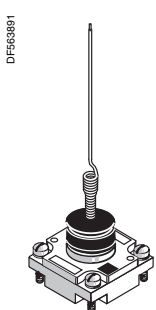

9007R + mushroom button

9007C

9007JKC

9007J

9007L

Heads for linear, rotary and multi-directional movements

Side plunger heads

Type of operator	Catalog number	Weight kg (lb)
Side roller plunger, spring return, vertical roller (1)	9007F	0.16 (0.36)
Side push rod plunger, spring return	9007G	0.15 (0.34)
Side push rod plunger, adjustable spring return	9007GD	0.16 (0.36)
Side push rod plunger, maintained contact	9007H	0.16 (0.36)

Top plunger heads

Type of operator	Catalog number	Weight kg (lb)
Top roller plunger, spring return	9007D	0.12 (0.26)
Top push rod plunger, spring return	9007E	0.11 (0.24)
Top push rod plunger, adjustable spring return	9007ED	0.12 (0.27)
Palm operated turret head without mushroom button	9007R	0.13 (0.28)
Mushroom button see Accessories (below)		

Rotary heads (without lever arm type)

Type of operator	Type of direction	Catalog number	Weight kg (lb)
Standard pre-travel spring return	CW & CCW	9007B	0.19 (0.41)
Low differential spring return	CW & CCW	9007A	0.19 (0.41)
Neutral position	CW & CCW	9007T10	0.16 (0.36)
Standard pre-travel spring return			
Neutral position	CW & CCW	9007T5	0.16 (0.36)
Low differential spring return			
Extra light operating torque spring return	CW (trip) CCW (reset)	9007N	0.18 (0.40)
Maintained contact		9007C	0.19 (0.41)

- Field convertible to horizontal.
- Acceptable wire sizes: 12-22 AWG (2.05 mm²-0.644mm²).
Recommended terminal clamp torque: 7 lb-in (0.80 N•m).

Dimensions:
page 580