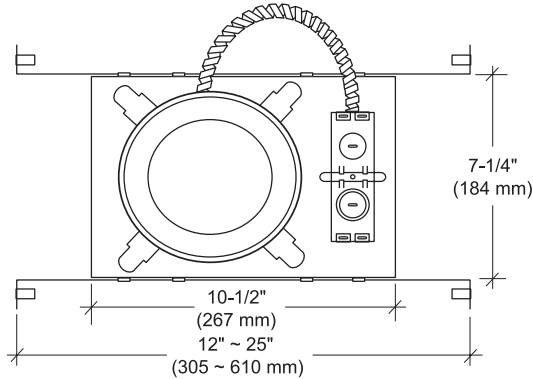

B5**5" UNIVERSAL HOUSING****B
A
F
F
L
E
T
R
I
M**
5"**I
N
C
A
N
D
E
S
C
E
N
T****DESCRIPTION**

New construction, thermally protected, non-IC rated specification grade recessed housing. Accommodates up to 75W PAR 30, R30 and A19 lamps. Furnished with preinstalled adjustable bar hangers. Junction box is provided with four 1/2" KOs, one 3/4" KO and four Romex knockouts with strain relief

LAMP WATTAGE: (1) Maximum 75W PAR30, R30 and A19

**SPECIFICATION**

A. HOUSING - Die-formed all aluminum construction for maximum heat dissipation and rust protection. Adjusts vertically in plaster frame to accommodate 1/2" to 1-3/8" ceiling.

B. SOCKET - Medium base screw shell porcelain socket snaps into trim to allow usage of different lamp types, as well as proper and consistent lamp positioning.

C. BAR HANGERS - Preinstalled bar hangers allow housing to be positioned and locked at any point within a 24" joist span. They can be used on either long or short axis of housing and can be shortened for 12" joists. They are designed to be hammered directly without using nails or screws and could be fit onto T-Bar spline for easy installation and quick alignment.

D. JUNCTION BOX - is UL and ETL listed for through-branch circuit wiring and has four 1/2" KOs, one 3/4" KO and four Romex knockouts with true pry-out slots and strain clamps.

E. THERMAL PROTECTION - Standard thermal protection device guards against improper installation, overlampping and misuse of insulation material.