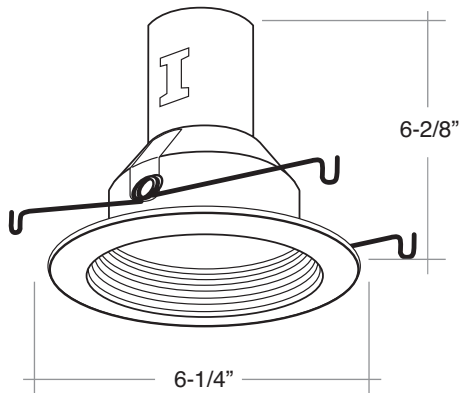

B530

STEPPED BAFFLE

MAX. LAMP WATTAGE:

75W R/PAR30, 50W R/PAR20, 40W A19

AVAILABLE COLOR COMBINATIONS:

CP - CP, SN - SN, W - WH, P - WH, P - BK

DESCRIPTIONS:

- Built w/ deep baffle technology for glare free illumination.
- Relamps from the front.
- Unitized optics guarantee proper alignment of lamp.
- Both trim and trim ring are U.V. coated to prevent rust and discoloration caused by heat and sun light.
- Internal gasket prevents 100% of all light leakage.

RING/TRIM FINISHES: WH=White BK=Black SN=Satin Nickel CP=Copper CH=Chrome PB=Polished Brass

BAFFLE FINISHES: W=White P=Black SN=Satin Nickel CP=Copper

REFLECTOR FINISHES: CL=Chrome RG=Gold W=White MB=Black CP=Copper SN=Satin Nickel