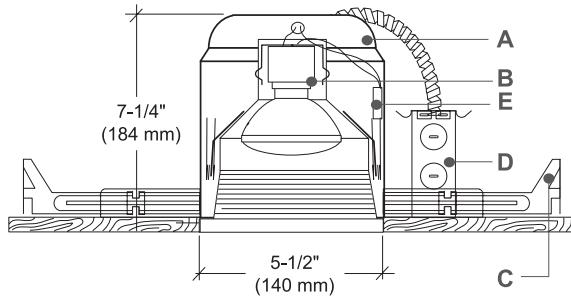

B5**5" UNIVERSAL HOUSING****B
A
F
F
L
E
T
R
I
M**
5"**I
N
C
A
N
D
E
S
C
E
N
T****DESCRIPTION**

New construction, thermally protected, non-IC rated specification grade recessed housing. Accommodates up to 75W PAR 30, R30 and A19 lamps. Furnished with preinstalled adjustable bar hangers. Junction box is provided with four 1/2" KOs, one 3/4" KO and four Romex knockouts with strain relief

LAMP WATTAGE: (1) Maximum 75W PAR30, R30 and A19

**SPECIFICATION**

A. HOUSING - Die-formed all aluminum construction for maximum heat dissipation and rust protection. Adjusts vertically in plaster frame to accommodate 1/2" to 1-3/8" ceiling.

B. SOCKET - Medium base screw shell porcelain socket snaps into trim to allow usage of different lamp types, as well as proper and consistent lamp positioning.

C. BAR HANGERS - Preinstalled bar hangers allow housing to be positioned and locked at any point within a 24" joist span. They can be used on either long or short axis of housing and can be shortened for 12" joists. They are designed to be hammered directly without using nails or screws and could be fit onto T-Bar spline for easy installation and quick alignment.

D. JUNCTION BOX - is UL and ETL listed for through-branch circuit wiring and has four 1/2" KOs, one 3/4" KO and four Romex knockouts with true pry-out slots and strain clamps.

E. THERMAL PROTECTION - Standard thermal protection device guards against improper installation, overlampping and misuse of insulation material.