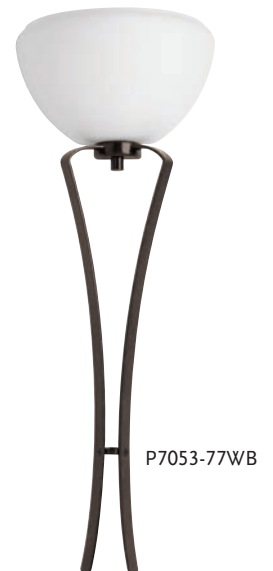

lamps, each 100w max.

Shown with P2643-09 Chandelier

RAVE'S OVAL TUBING FRAME IS ACCENTED BY SWEEPING STRAPS, SOFTLY ARCHING CURVES, OPAL ETCHED GLASS SHADES.

P4641-77

P5128-09WB

P5128-77WB

P4641-09

P7053-09WB