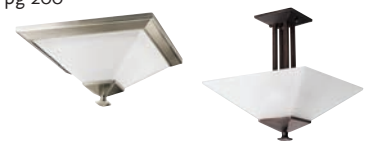

pg 114

Close-to-ceiling

pg 200

**ONE-LIGHT BATH**

P2733-09 Brushed Nickel
P2733-74 Venetian Bronze
 Size: 5-1/2" W., 10-1/8" ht.
 Extends 7-1/8".
 Lamp: One medium base lamp, 100w max.

TWO-LIGHT BATH

P2738-09 Brushed Nickel
P2738-74 Venetian Bronze
 Size: 14-1/4" W., 9" ht.
 Extends 7-1/8".
 Lamps: Two medium base lamps, each 100w max.