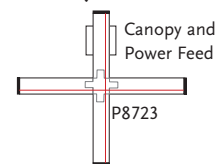

Cross Layout