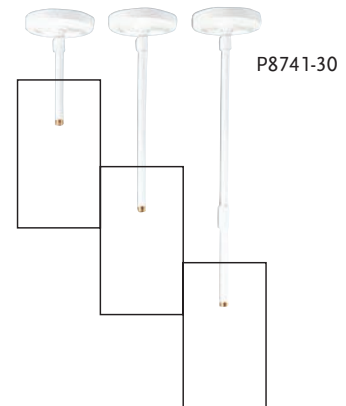

Aluminum Squares

HEAVY-DUTY ALUMINUM CONSTRUCTION, DIE-CAST ALUMINUM WALL BRACKET, UL LISTED FOR WET LOCATIONS. POWDER COAT FOR CHIPPING AND FADING RESISTANCE. DARK SKY COMPLIANT.

Product No.	Finish	Description	Size	Lamp(s)
P5643-20	Bronze	One-light 6" square	6" W., 12" ht.	1 250w PAR-38
P5643-30	White		Extends 8-7/8".	or 150w BR-40
P5643-31	Black		H/CTR 4-1/2".	
P5644-20	Bronze	Two-light 6" up/down square*	6" W., 18" ht.	2 250w PAR-38
P5644-30	White		Extends 8-7/8".	or 150w BR-40
P5644-31	Black		H/CTR 8".	

*For use in wet locations, specify P8797-31 top cover.

Accessories for Squares and Cylinders

Deep Groove Step Baffles

Black anodized aluminum to minimize glare

Product No.	Finish	Description	Size
P8710-31	Black	Deep groove step baffle for P5641, P5642 and P5741 6" cylinders.	6" dia., 4" ht.

Top Cover Lens

Adapts up/down fixtures for wet location use. Heat & shatter-resistant clear tempered lens w/black trim.

Product No.	Finish	Description	Size
P8797-31	Black	Top cover lens for P5644 6" squares	6" sq.
P8798-31	Black	Top cover lens for P5642 6" cylinders	6" dia.
P8799-30	White	Top cover lenses for P5675 & P5713 5" cylinders	5" dia.
P8799-31	Black		

Pendant Kit

Pendant kit adapts P5741 ceiling fixture to 6", 12" or 18" stem mounting. Includes canopy, hang-straight swivel, 6" and 12" sections with coupling.

Product No.	Finish	Description
P8741-20	Bronze	Pendant kit for P5741
P8741-30	White	
P8741-31	Black	

See page 285 for additional chain, and page 589 for posts.