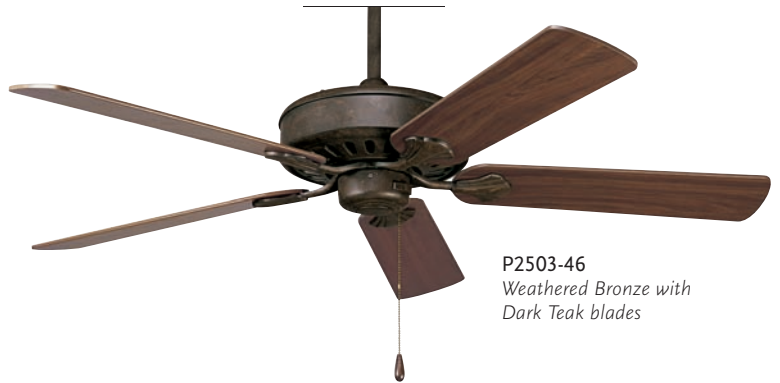

P2503-46
Weathered Bronze with
Dark Teak blades