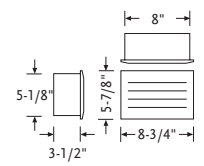

P6802-31 Black P6802-31, P6803-31
Cast aluminum housing with black aluminum louver. For wood, brick, masonry, and poured concrete installations. IC Rated.
Size: Refer to diagram.
Lamp: One 7w 2-pin twin compact fluorescent lamp.

P6803-31 Black P6803-31
P6803-30 White
Cast aluminum housing with metal louver. For wood, brick, masonry, and poured concrete installations. With Therma-Gard protection.
Size: Refer to diagram.
Lamp: One 25w 120V T6-1/2, intermediate base.

P6817-16 Satin Aluminum P6817-16
P6817-31 Black
Cast aluminum, tempered glass with louver faceplate. Two 1/2" I.P. for conduit entry. For poured concrete and masonry installations.
Size: Refer to diagram.
Lamp: One medium base; 25w max.

P6819-16 Satin Aluminum P6819-16
Cast aluminum, tempered glass with louver faceplate. Two 1/2" I.P. for conduit entry. For poured concrete and masonry installations.
Size: Refer to diagram.
Lamp: One medium base; 75w max.