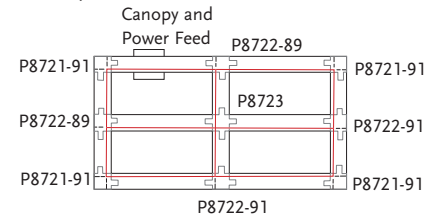

Cross Layout

"L" Layout

"T" Layout

Grid Layout