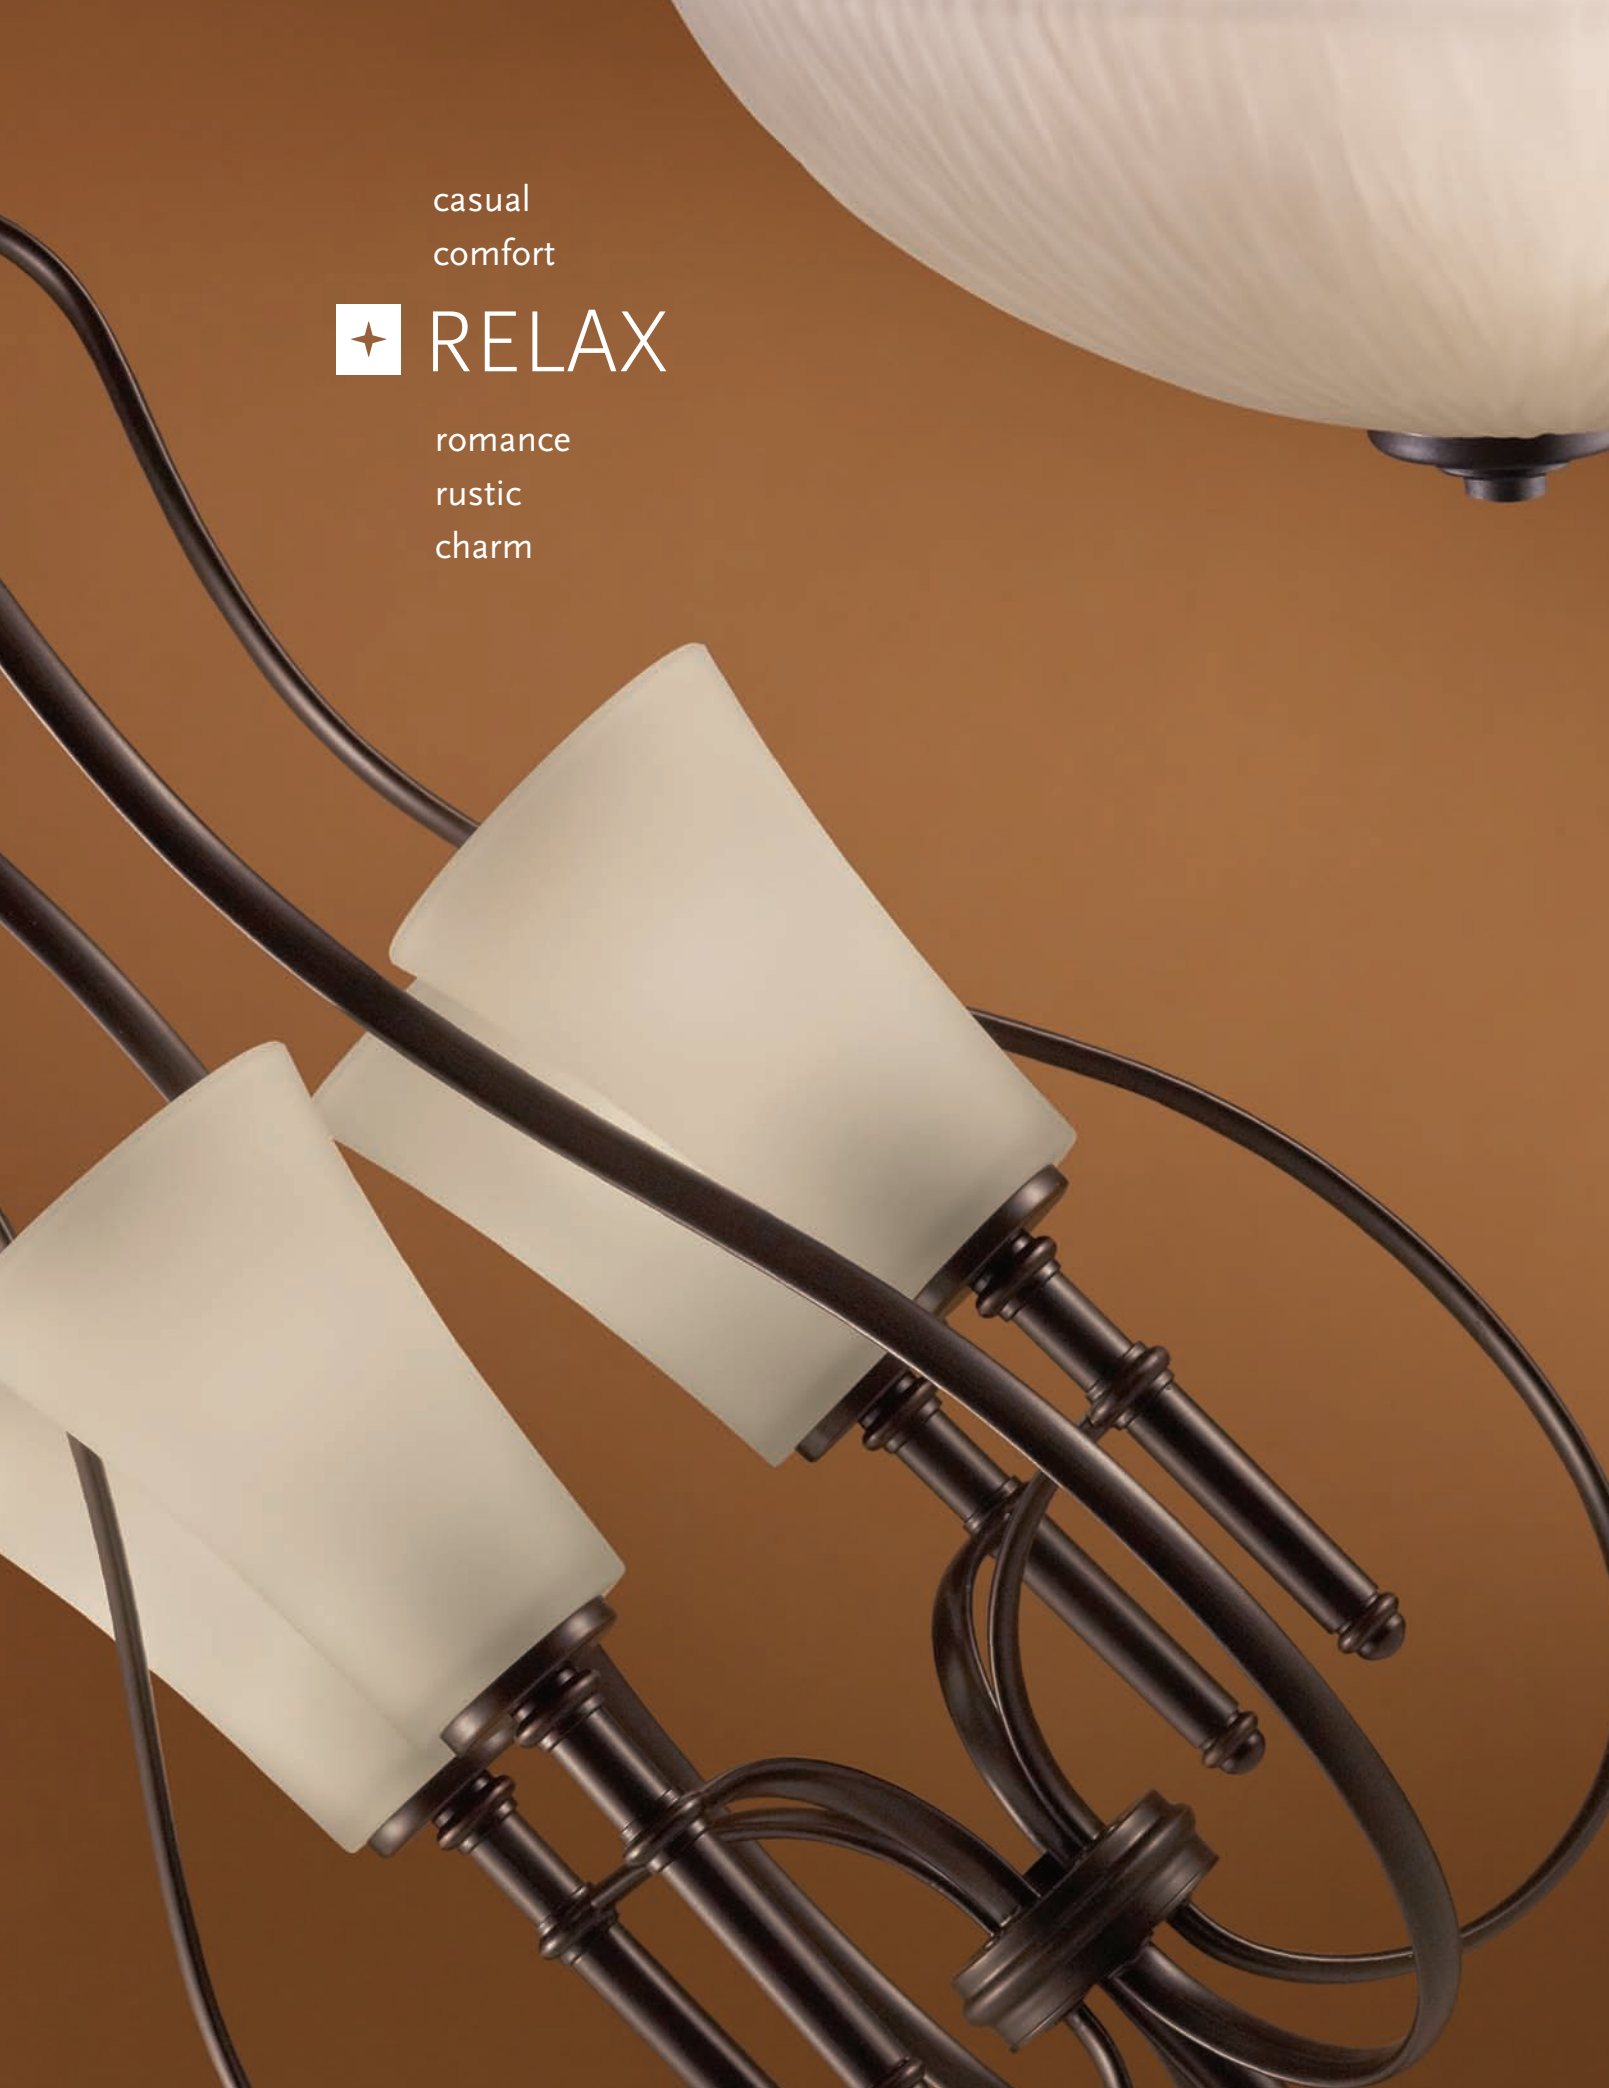

Lamps: Four candelabra base lamps, each 60w max.

See pages 284-287 for accessories, including additional chain and stems, stem kits, shades and more.

casual
comfort

RELAX

romance
rustic
charm

UPDATED TRADITIONAL FEEL WITH GRACIOUS FLOWING OVAL ARMS. BACK TO BASICS DESIGN STYLING. OFF-WHITE LINEN DRUM SHADES.