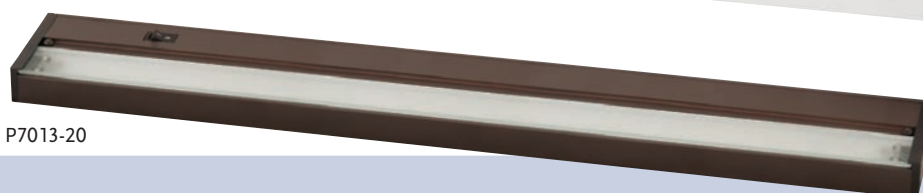

P7013-30

P7013-20

P8740-20 Antique Bronze

P8740-30 HAL3 junction box. White.

Size: 3-1/4" W., 7/8" ht. 3-1/2" L.