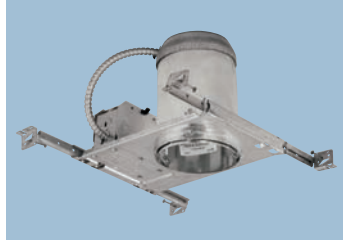

New Construction Non-IC

P85-TG

Ceiling opening: 5-1/4"
Plaster frame: 7-7/8" x 10-3/4"
Recessed depth: 7-1/2"
Pryouts: 1/2" and 3/4"

P85-TG

- Nail grip bar hangers accommodate 24" on center ceiling joists or T-bars, and have locking feature to secure housing in place
- Integral T-bar clamps on bar hangers
- Complete with grounding pigtail
- UL and CUL Listed for damp locations and through wiring
- Integral Romex clamps
- Rated for 8 #12 90° conductors (4 in/4 out)
- Can be installed in ceilings from 1/2" to 2" thickness