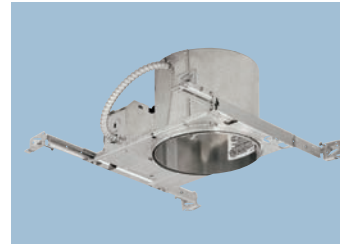

6" Incandescent

Shallow Housings & Trims

Non-IC Trims

Insulation must be 3" from housing. 7-3/4" outside diameter (OD), except where indicated.

Wet location listed

P8020-28 White
Metal flange
Lamp: 60w A19

Wet location listed

P8010-60 White glass
Non-metallic flange
Lamp: 60w A19

Wet location listed

P8028-60 White
Polycarbonate
8-3/4" outside diameter
Lamp: 75w A19

For insulated ceilings. 7-3/4" outside diameter (OD). IC trims may be used as non-IC trims with same wattages.

IC Trims

Step Baffle

P8063-28 White
P8063-31 Black
Lamp: 75w PAR30,
65w BR30

Open Trim

P8073-28 White
Lamp: 75w PAR30 Long
Neck, 65w BR30

Eyeball

P6676-29 White
Lamp: 75w PAR30,
65w BR30

Regressed Mini Eyeball
Rotates 358°, tilts 30° max.

P6678-29 White
Lamp: 50w PAR20, R20

Open Shower Trim
Wet location listed

P8073WL-28 White
Metal flange
Lamp: 50w PAR30*

New Construction IC and Non-IC