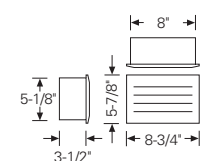

Steps, Corridors and Walls

Brick Lights – Outdoor & Indoor

Lighting for safety in traffic areas, indoors and outdoors.

Cast aluminum housing with black metal louver. Three 1/2" I.P. conduit entries. Measures 7-3/4" x 2-1/2" x 3-1/8". For brick, masonry, and poured concrete installations. UL listed for wet locations.

P6802-31 Black .
Lamp: One 7w compact fluorescent lamp.

P6803-30 White
P6803-31 Black
Therma-Gard protection.
Lamp: One 120V T6-1/2 25w intermediate base.

P6805-31 Black
Lamp: One 120v 13w 2pin twin CFL GX23 base.

Indoor & Protected Outdoor

Spring-held white louver faceplate. Metal housing has 1/2" I.P. conduit entry. For indoor and protected outdoor use. UL listed for damp locations. Sheet rock or dry wall installations.

P6820-30TG* White
Therma-Gard protection. Porcelain socket. Lamp: One 60w A19

P6820-31TG* Black
Therma-Gard protection. Porcelain socket. Lamp: One 60w A19

P6821-30* White
Standard 120V NPF ballast.
Lamp: One 7w or 9w twin CFL lamp.

P6826-30* White
Compact fluorescent.
Same as P6821-30 except with a shatter-resistant white acrylic faceplate.
Lamp: One 7w or 9w twin CFL lamp.

Thru-Wall Double Face

One metal housing with two shatter-resistant white acrylic faceplates for both sides of a stud wall, 3-1/2" to 4-1/2" thick. White trim. Reduces costs by illuminating two areas with one fluorescent light. For indoor and protected outdoor use. UL listed for damp locations. Sheet rock or dry wall installations.

P6824-30* White
Compact fluorescent.
Lamp: One 7w or 9w twin CFL lamp.

P6825-30* White
Same as P6824-30 except with two louver faceplates.
Lamp: One 7w or 9w twin CFL lamp.

Indoor & Outdoor