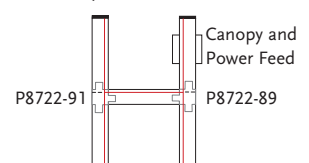

Track Accessories

Alpha Trak® Connectors

For joining two or more track sections in straight runs, “L”, “T”, cross, square and “any angle” patterns. The connectors plug into track sections only one way to ensure positive polarization.

“L” connector. Inside polarity type connector generally used. To identify polarity, orient connector to “L” shape and polarity grooves will intersect where indicated.

“T” connector. Inside-right polarity type connector generally used. To identify polarity, orient connector to “T” shape and polarity grooves will intersect where indicated.

Alpha Trak® Sections

Alpha Trak single-circuit track sections are extruded aluminum with flat copper conductors for positive contact and can be field cut to required lengths. All have easy-guide polarity notch. Designed for 120-volt supply with 20 amp capacity (2,400 watts). Order power feeds and system hardware separately as required.

All track sections include two dead ends and mounting hardware.

Product No.	Finish	Size
P9103-09	Brushed Nickel	2' L.,
P9103-28	Bright White	1-1/8" W.,
P9103-31	Black	7/8" ht.
P9104-09	Brushed Nickel	4' L.,
P9104-28	Bright White	1-1/8" W.,
P9104-31	Black	7/8" ht.
P9105-09	Brushed Nickel	8' L.,
P9105-28	Bright White	1-1/8" W.,
P9105-31	Black	7/8" ht.
P9106-09	Brushed Nickel	12' L.,
P9106-28	Bright White	1-1/8" W.,
P9106-31	Black	7/8" ht.

Typical Layout Plan Combinations

Straight Runs

Flex Connector

Cross Layout

"L" Layout

"T" Layout

Grid Layout

"H" Layout

Modified Grid Layout

Dog Leg Layout