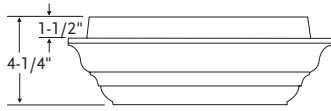

★ Wood Frame

P7273-30