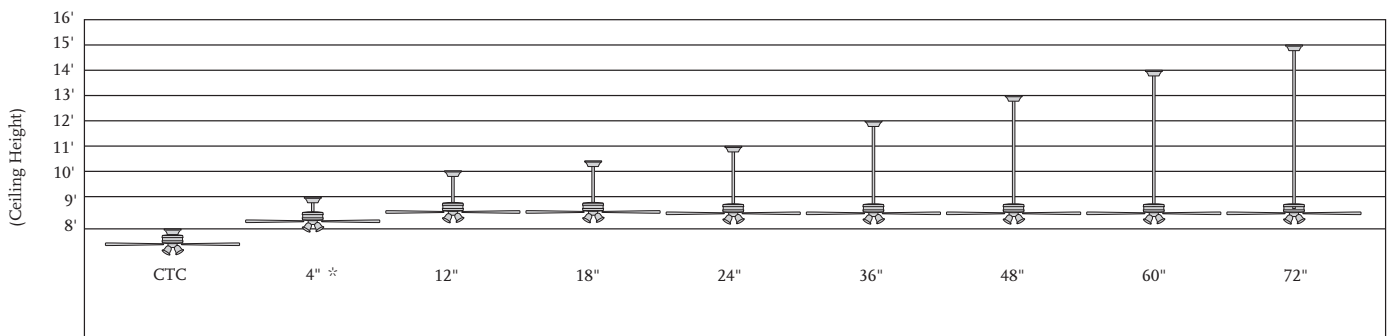

Accessory Downrods

3/4" diameter; approximately 1" outside diameter.

Ceiling Ht.	9'-10'	10'-11'	11'-12'	12'-14'	13'-15'	14'-16'	15'-17'
Length	12"	18"	24"	36"	48"	60"	72"
Brushed Nickel	P2603-09	P2604-09	P2605-09	P2606-09	P2607-09	P2608-09	P2609-09
Antique Bronze	P2603-20	P2604-20	P2605-20	P2606-20	P2607-20	P2608-20	P2609-20
White	P2603-30	P2604-30	P2605-30	P2606-30	P2607-30	P2608-30	P2609-30
Weathered Bronze	P2603-46	P2604-46	P2605-46	P2606-46	P2607-46	P2608-46	P2609-46
Forged Bronze	P2603-77	P2604-77	P2605-77	P2606-77	P2607-77	P2608-77	P2609-77
Forged Black	P2603-80	P2604-80	P2605-80	P2606-80	P2607-80	P2608-80	P2609-80
Antique Nickel	P2603-81	P2604-81	P2605-81	P2606-81	P2607-81	P2608-81	P2609-81
Roasted Java	P2603-102	P2604-102	P2605-102	P2606-102	P2607-102	P2608-102	P2609-102

Downrod Selection Guide

* Average length downrod included with fans

Fan Controls

P2614-01 Fan/Light Remote
Provides fan speed and dimming light control from convenient handheld remote. For single pole applications. Receiver fits in fan canopy.

P2618-01 Fan/Light Remote
Provides fan speed and light control from convenient handheld remote. Compatible with non-dimmable compact fluorescent lamps. For single pole applications. Receiver fits in fan canopy.

P2613-30 White
Four-speed fan wall control. Includes switchplate cover. Not for use with multiple fans.

P2619-30 White
Four-speed fan wall control. Fits standard wall plate. Includes switchplate cover. Not for use with multiple fans.

P2630-30 White
Four-speed fan wall control with full-range light dimmer. Fits single-gang wall box; requires two circuits. Includes switchplate cover. Not for use with multiple fans.

P2631-30 White
Full-function wall control transmitter**. Use with, or in place of, handheld remote included with fans that have a downlight. Includes switchplate cover. For use with the following catalog numbers: P2514, P2527.

**Receiver sold with ceiling fan

Ceiling fans are not available in Canada.