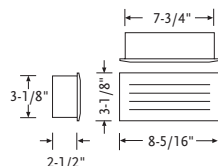

P6802-31 Black P6802-31, P6803-31
Cast aluminum housing with black aluminum louver. For wood, brick, masonry, and poured concrete installations. IC Rated.
Size: Refer to diagram.
Lamp: One 7w 2-pin twin compact fluorescent lamp.

P6803-31 Black P6803-31
P6803-30 White
Cast aluminum housing with metal louver. For wood, brick, masonry, and poured concrete installations. With Therma-Gard protection.
Size: Refer to diagram.
Lamp: One 25w 120V T6-1/2, intermediate base.

P6817-16 Satin Aluminum P6817-16
P6817-31 Black
Cast aluminum, tempered glass with louver faceplate. Two 1/2" I.P. for conduit entry. For poured concrete and masonry installations.
Size: Refer to diagram.
Lamp: One medium base; 25w max.

P6819-16 Satin Aluminum P6819-16
Cast aluminum, tempered glass with louver faceplate. Two 1/2" I.P. for conduit entry. For poured concrete and masonry installations.
Size: Refer to diagram.
Lamp: One medium base; 75w max.