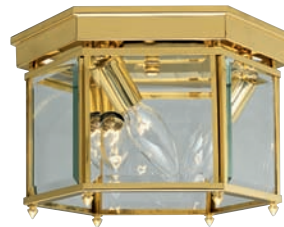

P3730-10

P5834-10

P3731-10

* Fixture includes mounting hardware for both chain hung and ceiling mount.

★ Roman Coach

TWO-LIGHT
P6019-20 Antique Bronze
P6019-31 Black
 Clear seeded glass
 Size: 11" W., 6-3/8" ht.
 Lamp: Two medium base lamps, 60w max.