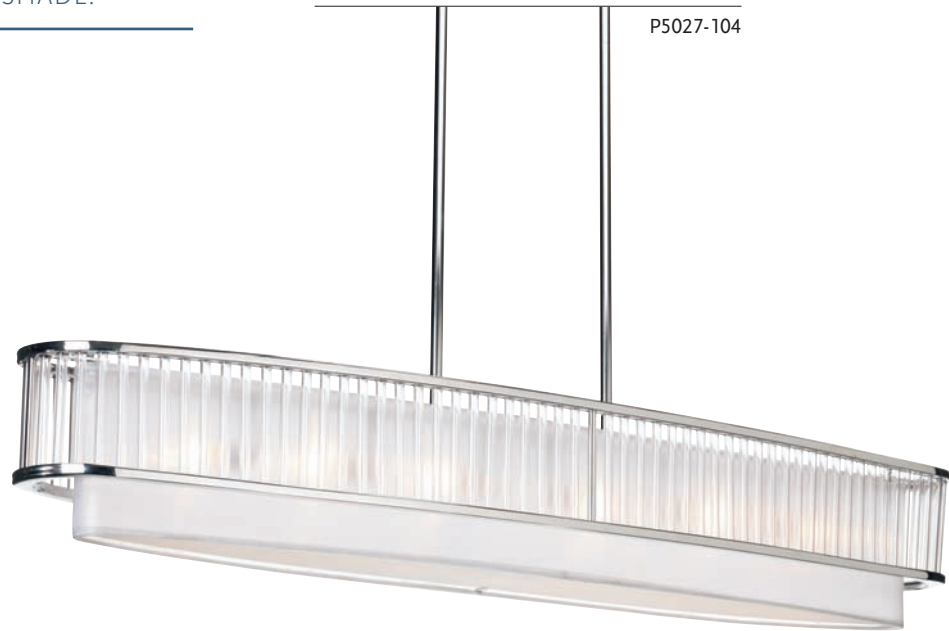

P3881-104

CLEAR ACRYLIC ROD DIFFUSERS SURROUND
A LUSTROUS SILVER CHIFFON SHADE.

P5027-104