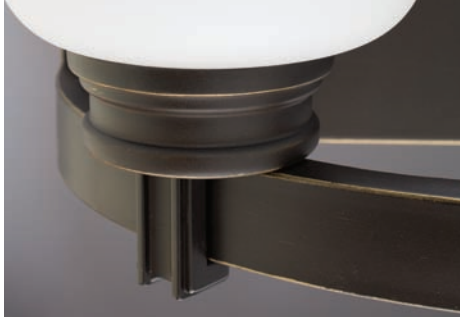

ELEMENTS **Orbitz**

ENJOY THE CLASSIC STYLE WHEN SURROUNDED WITH CIRCULAR DETAILS IN THE ORBITZ FAMILY. WHITE GLASS SHADES APPEAR AS IF ORBITING THE FIXTURE.

Chandelier

pg 96

ONE-LIGHT BATH

P3030-09 Brushed Nickel
P3030-20 Antique Bronze
Size: 5-1/2" W., 7-1/4" ht.
Extends 6". H/CTR 5".
Lamp: One medium base lamp, 100w max.

TWO-LIGHT BATH

P3057-09 Brushed Nickel
P3057-20 Antique Bronze
Size: 13" W., 7-1/4" ht.
Extends 6". H/CTR 5".
Lamps: Two medium base lamps, each 100w max.

THREE-LIGHT BATH

P3058-09 Brushed Nickel
P3058-20 Antique Bronze
Size: 21-3/4" W., 7-1/4" ht.
Extends 8-1/4". H/CTR 5".
Lamps: Three medium base lamps, each 100w max.