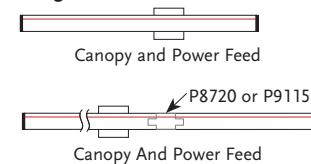

Typical Layout Plan Combinations

Straight Runs