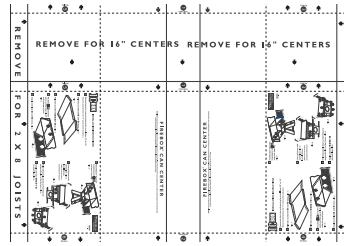

P8555-01 IC Box flat

Recessed Accessories

P8584-01
P8588-01
P8587-01
P8589-01

P8588-01 4" ceiling gasket
P8584-01 5" ceiling gasket
P8587-01 6" ceiling gasket
P8589-01 8" ceiling gasket
Ceiling gasket seals housing to drywall opening for Washington State Energy Code compliance.

P8773-01 Four mounting clips and screws for T-Bar ceilings for any new construction recessed product using bar hangers.

P8585-01 Goof Ring
O.D. 8-7/8".
For use with any recessed trim with a 7-3/4" O.D.

P8700-01 Four plaster frame clips and screws for complete squares and rounds.

P8607-01 Remodel Clips
Three plaster frame clips for use in new construction frames in finished ceilings.

P8511-01 Furring channel mounting clip for bar hangers.