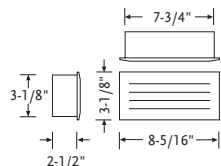

P6802-31 Black P6802-31, P6803-31
Cast aluminum housing with black aluminum louver. For wood, brick, masonry, and poured concrete installations. IC Rated.
Size: Refer to diagram.
Lamp: One 7w 2-pin twin compact fluorescent lamp.

P6803-31 Black P6803-31
P6803-30 White
Cast aluminum housing with metal louver. For wood, brick, masonry, and poured concrete installations. With Therma-Gard protection.
Size: Refer to diagram.
Lamp: One 25w 120V T6-1/2, intermediate base.

P6817-16 Satin Aluminum P6817-16
P6817-31 Black
Cast aluminum, tempered glass with louver faceplate. Two 1/2" I.P. for conduit entry. For poured concrete and masonry installations.
Size: Refer to diagram.
Lamp: One medium base; 25w max.

P6819-16 Satin Aluminum P6819-16
Cast aluminum, tempered glass with louver faceplate. Two 1/2" I.P. for conduit entry. For poured concrete and masonry installations.
Size: Refer to diagram.
Lamp: One medium base; 75w max.