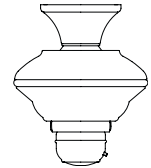

ENERGY INFORMATION AT HIGH SPEED

AIRFLOW:	5,947 cubic feet per minute
ELECTRICITY USE:	68 watts (excludes lights)
AIRFLOW EFFICIENCY:	87 cubic feet per minute per watt