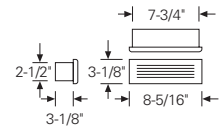

Steps, Corridors and Walls

Brick Lights – Outdoor & Indoor

Lighting for safety in traffic areas, indoors and outdoors.

Cast aluminum housing with black metal louver. Three 1/2" I.P. conduit entries. Measures 7-3/4" x 2-1/2" x 3-1/8". For brick, masonry, and poured concrete installations. UL listed for wet locations.

P6802-31 Black .
Lamp: One 7w compact fluorescent lamp.

P6803-30 White
P6803-31 Black
Therma-Gard protection.
Lamp: One 120V T6-1/2 25w intermediate base.

P6805-31 Black
Lamp: One 120v 13w 2pin twin CFL GX23 base.

Indoor & Protected Outdoor

Spring-held white louver faceplate. Metal housing has 1/2" I.P. conduit entry. For indoor and protected outdoor use. UL listed for damp locations. Sheet rock or dry wall installations.

P6820-30TG* White
Therma-Gard protection. Porcelain socket. Lamp: One 60w A19

P6820-31TG* Black
Therma-Gard protection. Porcelain socket. Lamp: One 60w A19

P6821-30* White
Standard 120V NPF ballast.
Lamp: One 7w or 9w twin CFL lamp.

P6826-30* White
Compact fluorescent.
Same as P6821-30 except with a shatter-resistant white acrylic faceplate.
Lamp: One 7w or 9w twin CFL lamp.

Thru-Wall Double Face

One metal housing with two shatter-resistant white acrylic faceplates for both sides of a stud wall, 3-1/2" to 4-1/2" thick. White trim. Reduces costs by illuminating two areas with one fluorescent light. For indoor and protected outdoor use. UL listed for damp locations. Sheet rock or dry wall installations.

P6824-30* White
Compact fluorescent.
Lamp: One 7w or 9w twin CFL lamp.

P6825-30* White
Same as P6824-30 except with two louver faceplates.
Lamp: One 7w or 9w twin CFL lamp.

Indoor & Outdoor