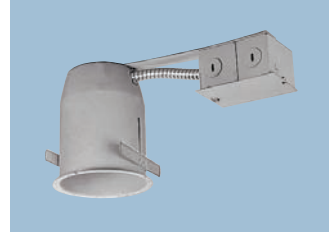

P832-LED

Ceiling opening: 4-1/4"
Recessed depth: 5-1/2"
Pryouts: 1/2"

P832-LED

- Retrofit version of P830-TG for use in existing ceilings
- Integral quick link connector mates with P8080 series LED trims
- Integral flange on housing and exclusive locking bars permits quick mounting in ceilings from 1/2" to 1" thick
- Attached junction box with removable sides
- cCSAus listed for damp locations and through wiring

P8080 New Construction or Remodel

Features

- LED (Light Emitting Diode) lamp included
- 9-watt input power
- Lumen output 550 lumens
- Lumen output and distribution comparable to 50w R20 incandescent lamp
- CRI is 80+ rivaling CFL
- 50,000 hours life based on 70% lumen maintenance (TM-21)
- Suitable for use in IC or NON-IC applications
- cULus listed for wet locations