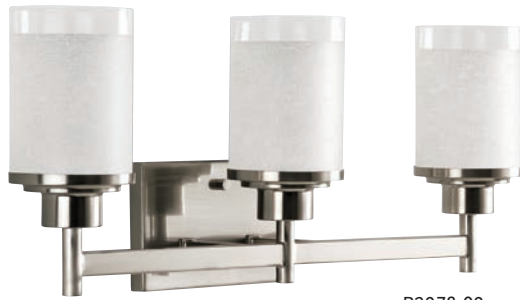

TRANSCEND **Alexa**

FEATURING A TRANSITIONAL DESIGN STYLE, THIS COLLECTION OFFERS THE BEST OF TRADITIONAL AND MODERN DETAILS. ETCHED LINEN AND CLEAR GLASS.

P2978-09

ONE-LIGHT BATH
P2959-09 Brushed Nickel
Size: 4-1/2" W., 9-1/4" ht.
Extends 6-1/8".
Lamp: One medium base lamp, 100w max.

TWO-LIGHT BATH
P2977-09 Brushed Nickel
Size: 13" W., 9-3/8" ht.
Extends 6-1/8".
Lamps: Two medium base lamps, each 100w max.

THREE-LIGHT BATH
P2978-09 Brushed Nickel
Size: 22" W., 9-3/8" ht.
Extends 6-1/8".
Lamps: Three medium base lamps, each 100w max.

FOUR-LIGHT BATH
P2998-09 Brushed Nickel
Size: 31" W., 9-1/2" ht.
Extends 6-1/8".
Lamps: Four medium base lamps, each 100w max.

All fixtures on these pages mount up or down.