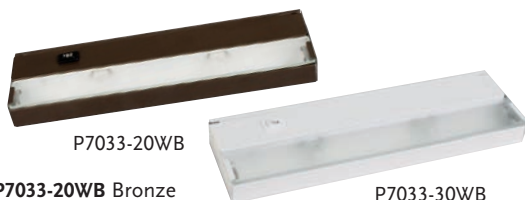

P7033-20WB

P7033-30WB

P7033-20WB Bronze
P7033-30WB White
Two-light 120V Xenon undercabinet.
Size: 3-1/2" W., 12" L., Extends 1-1/4".
Lamps: Two G8 bi-pin 120V Xenon lamps, each 20w max (included).