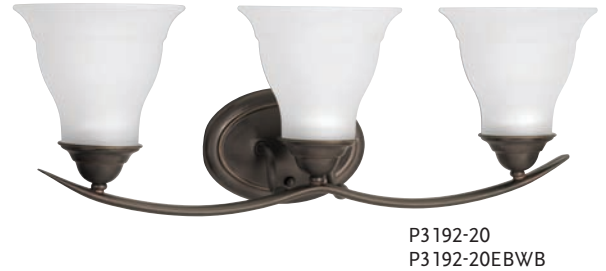

Lamps: Two 13w GU24 CFL
lamps, included.

All fixtures on these pages mount up or down.

progresslighting.com

P3191-15

P3192-20
P3192-20EBWB

P3192-15

P3193-20
P3193-20EBWB

P3190-09
P3190-09EBWB