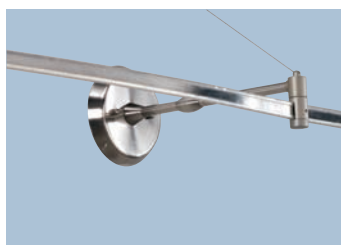

+ Wall Mount Accessories

P8707-09 Brushed Nickel
Wall mount remote power feed. Includes stem, cable and canopy. Adjustable from 8" - 12" from wall.
Size: 1" dia., 3" ht.