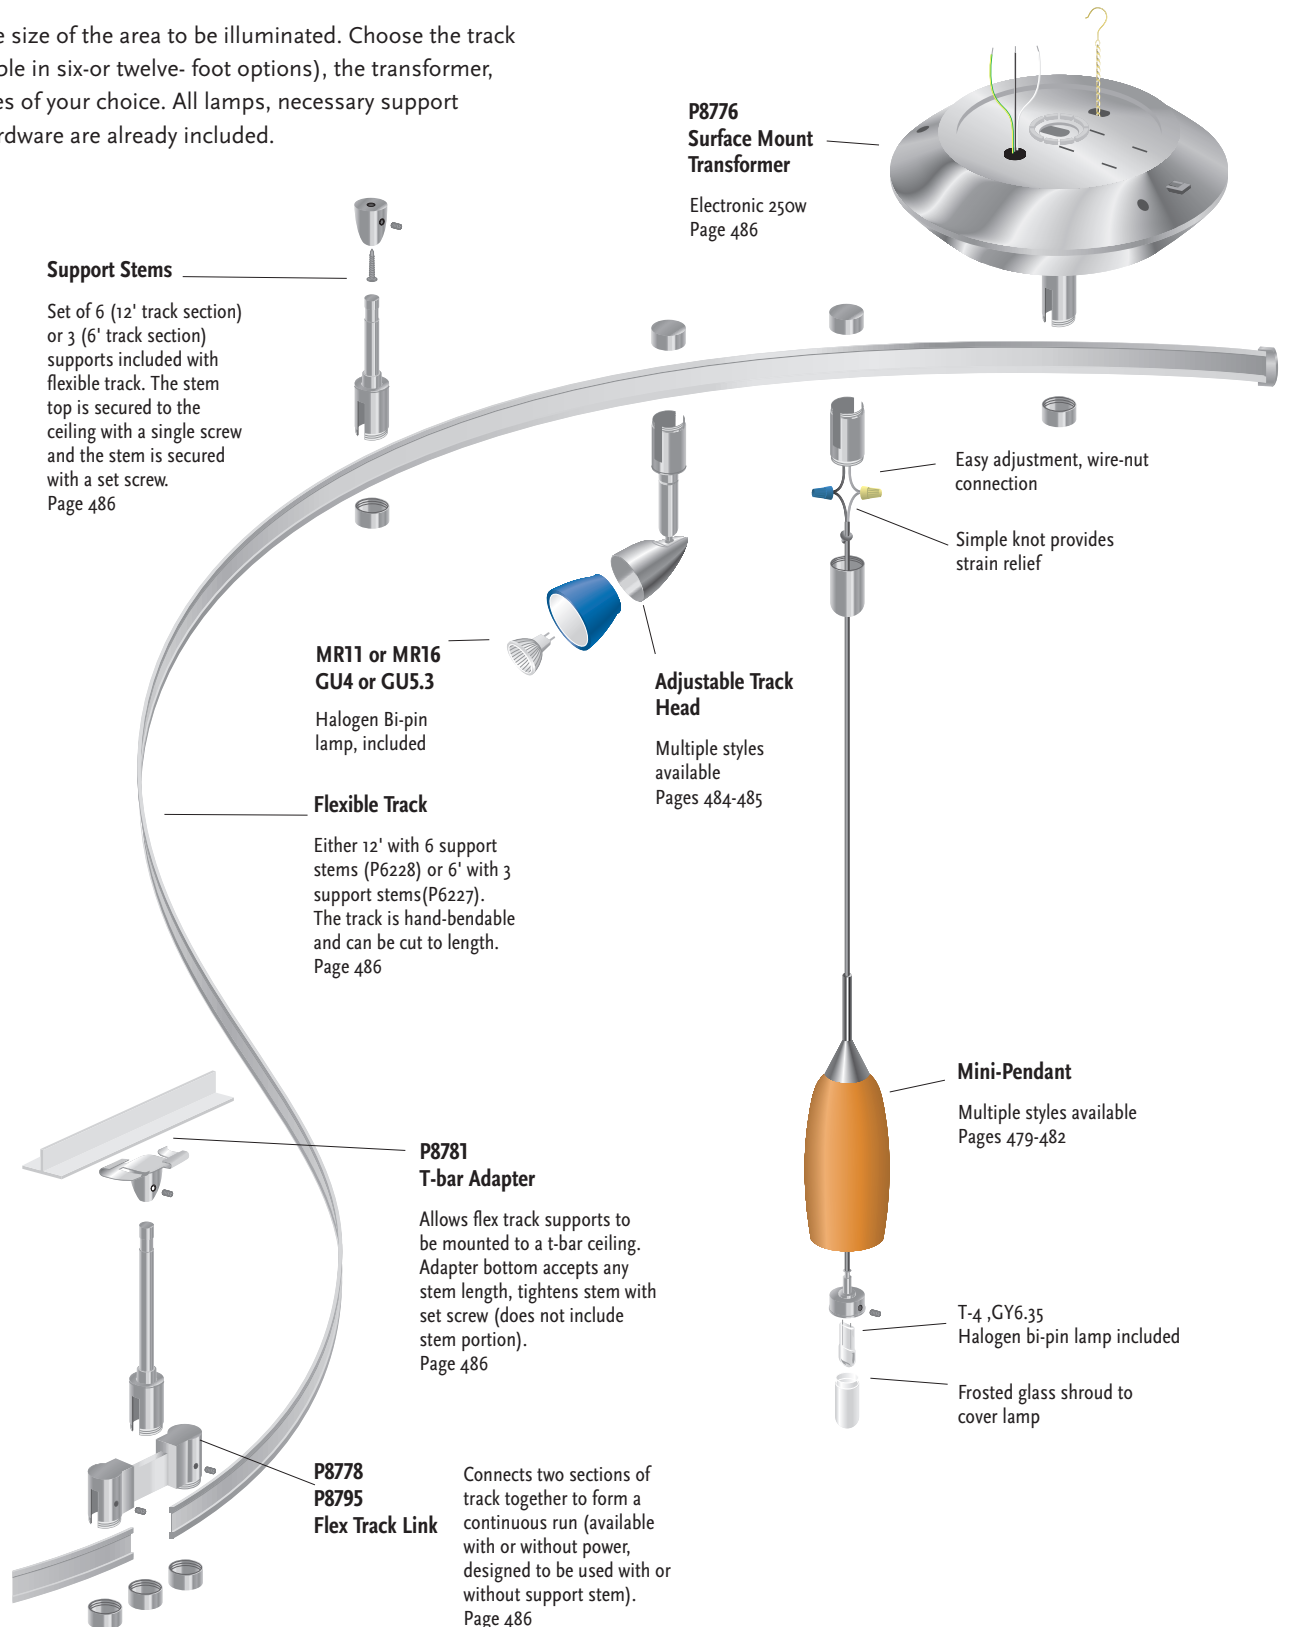

ILLUMA FLEX™

Flexible Track Lighting System

Simple to Use

Determine the size of the area to be illuminated. Choose the track length (available in six- or twelve- foot options), the transformer, and the fixtures of your choice. All lamps, necessary support stems and hardware are already included.