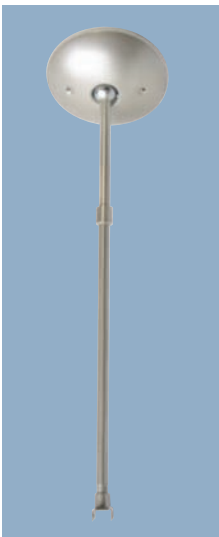

Pendant Kit with Power Feed and 24" Wire

P8718-09 Brushed Nickel
P8718-28 Bright White
P8718-31 Black
 Pendant kit (with power feed) and 24" wire includes outlet box cover, 6" and 12" stem lengths and all necessary mounting hardware.