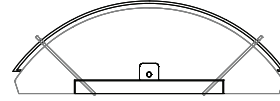

Le Papier Sconces

How to Order Le Papier Sconces

Specify a chassis and a fabric diffuser with either nickel or bronze accent.

Step 1: Chassis

Start with the chassis P7217-30, featuring a GU24 lamp base. GU24 base lamps provide for options in color temperature, wattage and dimming. Maximum wattage is 26w. The GU24 base provides for options in color temperature, wattage and dimming. (Lamp purchased separately)

P7217-30 White Chassis for P7003-09 and -20
Size: 6" W., 10-1/8" ht. Extends 2-7/8".
Lamps: One GU24 CFL lamp, 26w max.

P7217-30 Chassis shown with CFL lamp (purchased separately)