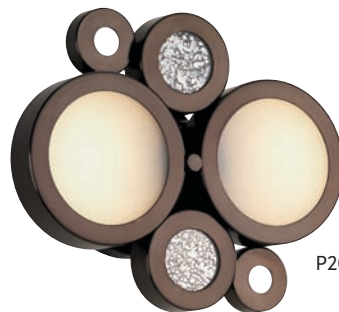

P4647-09

P4647-74

P2026-09WB

P2026-74WB

P3681-09
shown wall-mounted

P3681-74
shown ceiling-mounted

WALL SCONCE

P2026-09WB Brushed Nickel
P2026-74WB Venetian Bronze
 Two-light wall sconce with etched acrylic diffuser and distressed mirror glass accents.
 Size: 10-1/2" dia., 3-7/8" ht.
 Extends: 9". H/CTR 4-1/2"
 Lamps: Two halogen G9 lamps, 60w max., included.