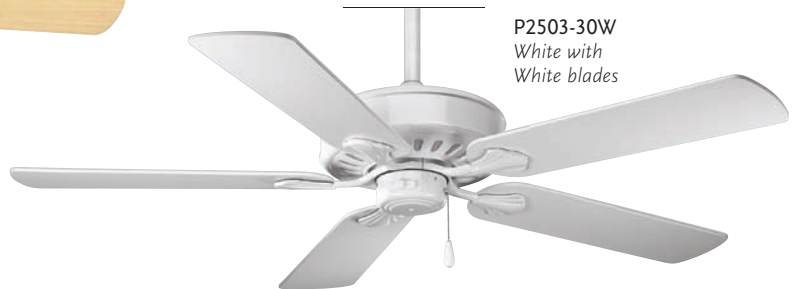

P2503-30W
White with
White blades