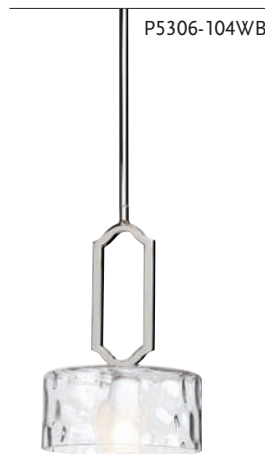

CARESS FEATURES A CHIC, SOPHISTICATED FRAME WITH CYLINDRICAL GLASS SHADES. ETCHED GLASS DIFFUSER INSIDE CLEAR WATER GLASS.

THREE-LIGHT PENDANT
P3682-104 Polished Nickel
Size: 22" dia., 25-3/4" ht. Overall ht. w/chain 91"; wire 180".
Lamps: Three medium base lamps, each 100w max.

ONE-LIGHT FOYER
P3946-104 Polished Nickel
Size: 14" dia., 30" ht. Overall ht. w/chain 96"; wire 180".
Lamp: One medium base lamp, 100w max.

ONE-LIGHT FOYER
P3947-104 Polished Nickel
Size: 18" dia., 44-3/4" ht. Overall ht. w/chain 111"; wire 180".
Lamp: One medium base lamp, 100w max.

MINI-PENDANT
P5306-104WB Polished Nickel
Size: 8" dia., 12-1/2" ht., Overall ht. w/stem 78"; wire 15".
Lamp: One E12 base krypton lamp, 60w max., included.