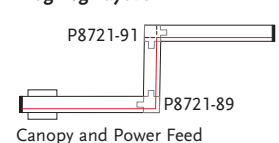

Dog Leg Layout