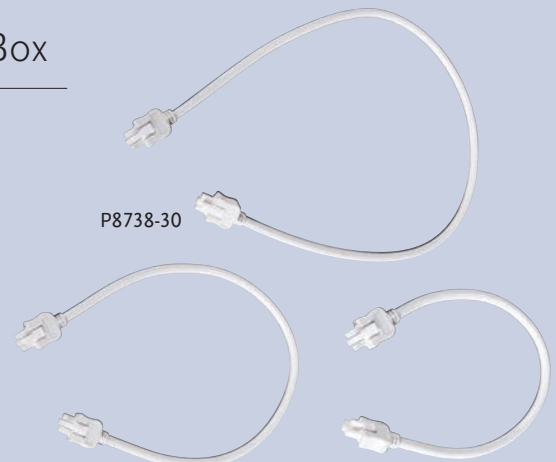

P8738-30

P8737-30

P8733-30