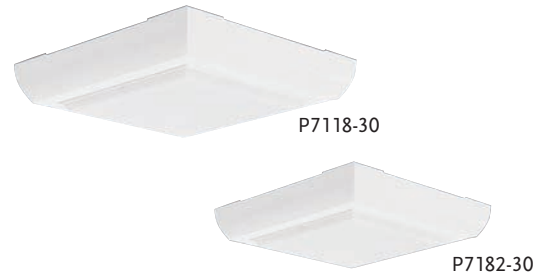

Squares

WHITE POLYCARBONATE DIFFUSER. LOW PROFILE, IMPACT
RESISTANT POLYCARBONATE FRAME. MOUNTS FLUSH UNDER
SHELVES. DAMP LOCATION LISTED.

Product No.	Finish	Description	Size	Ballast	Lamp(s)	ADA	
P7118-30	White	Two-light	12" sq., 2-1/4" ht.	120V NPF	2 13w 2-pin twin CFL GX23 base	ADA	
P7182-30	White	Two-light	9-1/2" sq., 2" ht.	120V NPF	2 7w or 2 9w 2-pin twin CFL G23 base	ADA