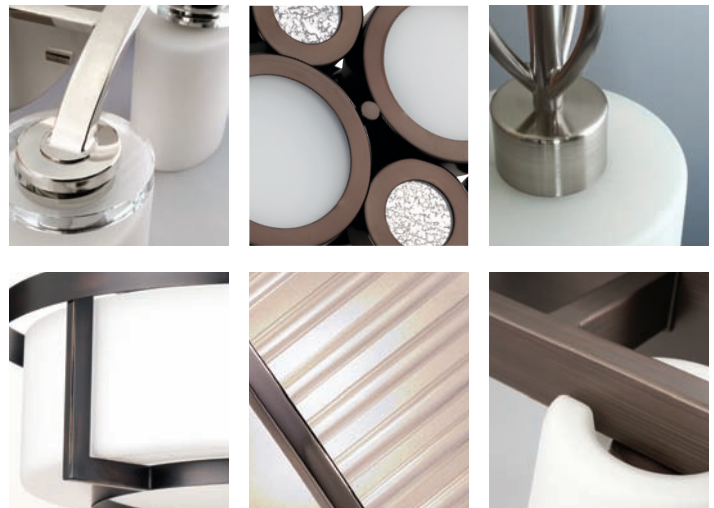

Lifestyles by Progress Lighting

Imagine the possibilities. Imagine your life in Progress.

Progress Lighting's range of Lifestyle classifications offer fixtures that represent quality, beauty and superior performance for your home. Our exclusive, color-coded style palettes allow you to easily create your very own lighting assortment by choosing from a complete range of stylish collections from Progress Lighting.

Select your lifestyle, then mix and match the products by coordinating with their color-coded names. Customize and accentuate your favorite rooms by simply selecting the perfect medley of lighting, infused with your style, for your home.

★ LOFT

Loft styling defines cosmopolitan spaces with chic and sleek accents to offer the ultimate metro vibe. Whether your style is sophisticated and glamorous, or dramatic and charismatic, energize your unique lifestyle with the Loft palette.