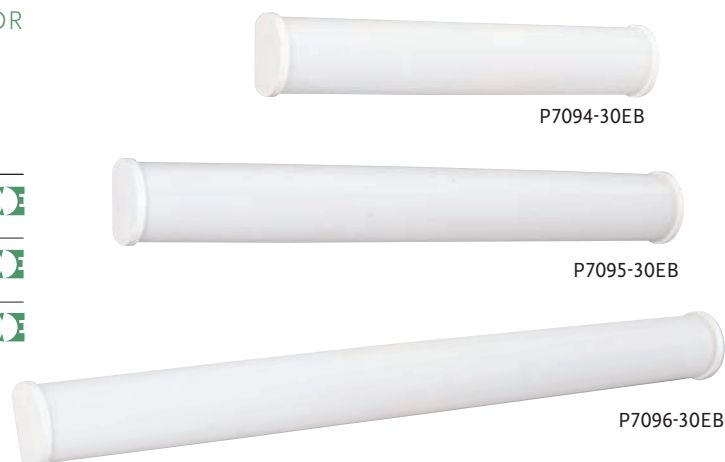

★ Slim Profile

WHITE ACRYLIC DIFFUSER MOUNTS HORIZONTALLY OR VERTICALLY AND SNAPS IN PLACE. WHITE END CAPS. WALL MOUNT ONLY.

Product No.	Finish	Size	Ballast	Lamp(s)	
P7094-30EB	White	25-5/8" L., 4-3/4" ht. Extends 4".	120V NPF electronic	2-F17T8 ADA	
P7095-30EB	White	37-5/8" L., 4-3/4" ht. Extends 4".	120V NPF electronic	2-F25T8 ADA	
P7096-30EB	White	49-5/8" L., 4-3/4" ht. Extends 4".	120V NPF electronic	2-F32T8 ADA