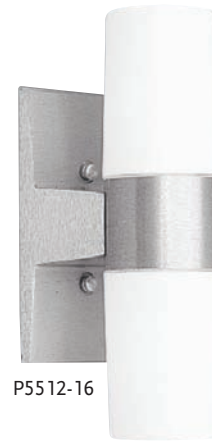

P5511-31

P5512-16