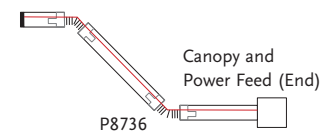

Flex Connector