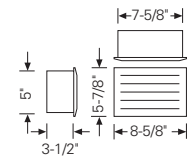

Steps, Corridors and Walls

Brick Lights – Outdoor & Indoor

Lighting for safety in traffic areas, indoors and outdoors.

Cast aluminum housing with black metal louver. Three 1/2" I.P. conduit entries. Measures 7-3/4" x 2-1/2" x 3-1/8". For brick, masonry, and poured concrete installations. UL listed for wet locations.

P6802-31 Black .
Lamp: One 7w compact fluorescent lamp.

P6803-30 White
P6803-31 Black
Therma-Gard protection.
Lamp: One 120V T6-1/2 25w intermediate base.

P6805-31 Black
Lamp: One 120v 13w 2pin twin CFL GX23 base.

Indoor & Protected Outdoor

Spring-held white louver faceplate. Metal housing has 1/2" I.P. conduit entry. For indoor and protected outdoor use. UL listed for damp locations. Sheet rock or dry wall installations.

P6820-30TG* White
Therma-Gard protection. Porcelain socket. Lamp: One 60w A19

P6820-31TG* Black
Therma-Gard protection. Porcelain socket. Lamp: One 60w A19

P6821-30* White
Standard 120V NPF ballast.
Lamp: One 7w or 9w twin CFL lamp.

P6826-30* White
Compact fluorescent.
Same as P6821-30 except with a shatter-resistant white acrylic faceplate.
Lamp: One 7w or 9w twin CFL lamp.

Thru-Wall Double Face

One metal housing with two shatter-resistant white acrylic faceplates for both sides of a stud wall, 3-1/2" to 4-1/2" thick. White trim. Reduces costs by illuminating two areas with one fluorescent light. For indoor and protected outdoor use. UL listed for damp locations. Sheet rock or dry wall installations.

P6824-30* White
Compact fluorescent.
Lamp: One 7w or 9w twin CFL lamp.

P6825-30* White
Same as P6824-30 except with two louver faceplates.
Lamp: One 7w or 9w twin CFL lamp.

Indoor & Outdoor