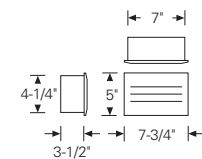

P6818-16 & P6819-16