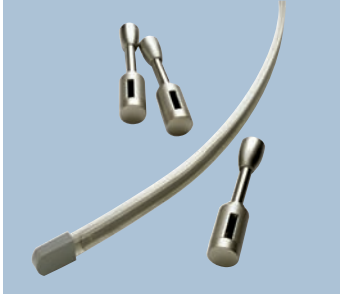

+ Track and Support Stems

P6227-09 Brushed Nickel
6' of Flexible Track with 3 support stems, end caps, and mounting hardware. Track can be field-cut to desired length.
Size (track): 7/8" H, 6' L.
Size (sppt. stems): 7/8" W, 4-3/4" H.