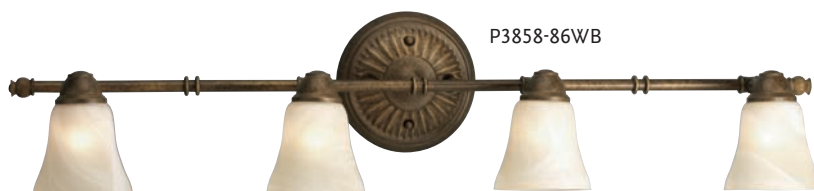

Close-to-ceiling

pg 316

Chandelier

pg 244

All fixtures on these pages mount up or down.

GRACE  Savannah®

THESE VERSATILE, DIRECTIONAL FIXTURES CAN BE WALL OR CEILING-MOUNTED, AND CAN MOUNT UP OR DOWN AS WELL.