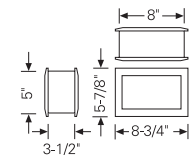

One metal housing with two shatter-resistant white acrylic faceplates for both sides of a stud wall, 3-1/2" to 4-1/2" thick. White trim. Reduces costs by illuminating two areas with one fluorescent light. For indoor and protected outdoor use. UL listed for damp locations. Sheet rock or dry wall installations.

P6824-30* White
Compact fluorescent.
Lamp: One 7w or 9w twin CFL lamp.

P6825-30* White
Same as P6824-30 except with two louver faceplates.
Lamp: One 7w or 9w twin CFL lamp.