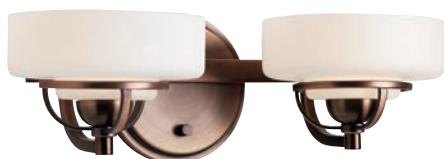

P2720-124WB