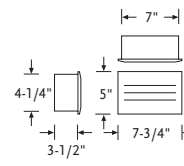

P6802-31 Black P6802-31, P6803-31
Cast aluminum housing with black aluminum louver. For wood, brick, masonry, and poured concrete installations. IC Rated.
Size: Refer to diagram.
Lamp: One 7w 2-pin twin compact fluorescent lamp.

P6803-31 Black P6803-31
P6803-30 White
Cast aluminum housing with metal louver. For wood, brick, masonry, and poured concrete installations. With Therma-Gard protection.
Size: Refer to diagram.
Lamp: One 25w 120V T6-1/2, intermediate base.

P6817-16 Satin Aluminum P6817-16
P6817-31 Black
Cast aluminum, tempered glass with louver faceplate. Two 1/2" I.P. for conduit entry. For poured concrete and masonry installations.
Size: Refer to diagram.
Lamp: One medium base; 25w max.

P6819-16 Satin Aluminum P6819-16
Cast aluminum, tempered glass with louver faceplate. Two 1/2" I.P. for conduit entry. For poured concrete and masonry installations.
Size: Refer to diagram.
Lamp: One medium base; 75w max.