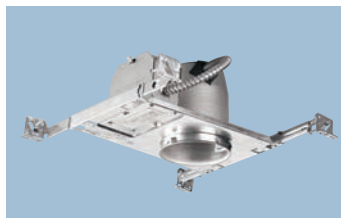

Open Splay

Step Baffle

7-3/4" outside diameter, except where indicated. IC trims may be used as non-IC trims with same wattages. Trims are for use with compact fluorescent recessed fixtures listed in chart at left.

*For accessories see page 638 for details.
US Patent # 9758959, 9857766, 6004011*

Cone

Cone

IC Trims: Wet Location Listed

Albalite

Albalite

Dome Shower

Fresnel

7-3/4" outside diameter, except as noted. IC trims may be used as non-IC trims with same wattages. Trims are for use with compact fluorescent recessed fixtures listed in chart at left.

*For accessories see page 638 for details.
US Patent # 9758959, 9857766, 6004011*

Drop Opal Shower

Drop Opal Shower

Drop Opal Shower

4" Compact Fluorescent

Housings & Trims For complete fixture, order housing with trim.

AT/IC 18w & 13w New Construction

P830-18ICAT
P830-13ICAT
Ceiling opening: 4-1/2"
Plaster frame: 17-7/8" x 10-3/4"
Recessed depth: 5-1/2"

P830-18ICAT P830-13ICAT

- 120V NPF electronic ballast
- One 13w or 18w GX24q triple CFL vertically mounted
- Exclusive slide mounting bars permit quick and solid mounting in ceilings
- Nail hanger spans 24" T-bar spacing
- UL and CUL listed for damp locations
- Meets WSEC for air-tight requirements

Trims 5" outside diameter

Open

Baffle