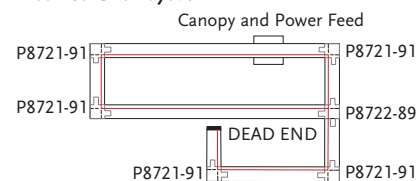

FLEX CONNECTOR
P8736-09 Brushed Nickel,
P8736-31 Black
P9117-28 Bright White
Flex connector permits a variety of track layouts at almost any angle and variation of planes including wall-to-ceiling or on cathedral ceilings. Can flex to 90°.

Modified Grid Layout