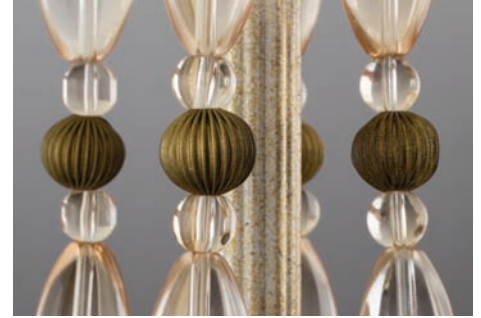

P3292-34
shown with optional
shades P8769-01