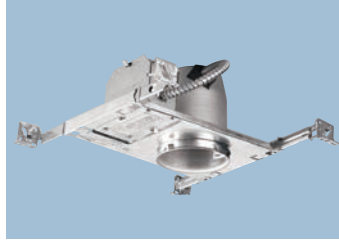

P830-LED

Ceiling opening: 4-1/2"
Plaster frame: 7-7/8" x 10-3/4"
Recessed depth: 5-1/2"
Pryouts: 1/2" and 3/4"

P830-LED

- Integral quick link connector mates with P8080 series LED trims
- Integral Romex clamp
- Notched plaster frame for easy alignment
- Trim mounted socket snaps into trim for consistent lamp positioning
- cCSAus listed for damp locations and through wiring
- Rated for 8 #12 90° conductors (4 in/4 out)
- Nail grip bar hangers accommodate up to 24" on center ceiling joists
- Integral T-bar clamps
- Locking feature to secure housing
- Adjustable from 1/2" to 2-1/2" ceiling thickness