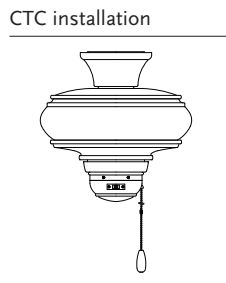

★ 52" Patio Fan

Product No.	Finish	Blades
P2526-20	Antique Bronze	Washed Walnut

Description

Size: 52" dia., 17-3/8" ht.
12-3/16" CTC ht., 80" lead wires
SureConnect® System
15-year limited warranty
45" Canopy
ABS all-weather blades
Compatible with universal light kits
Damp location listed