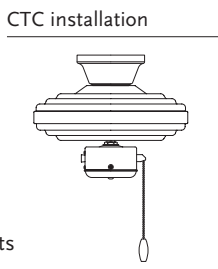

Description

Size: 52" dia., 17-3/8" ht.
 12-3/16" CTC ht.
 72" lead wires
 SureConnect® System
 15-year limited warranty
 Quick-Install canopy
 ABS all-weather blades
 Compatible with universal light kits
 Wet location listed