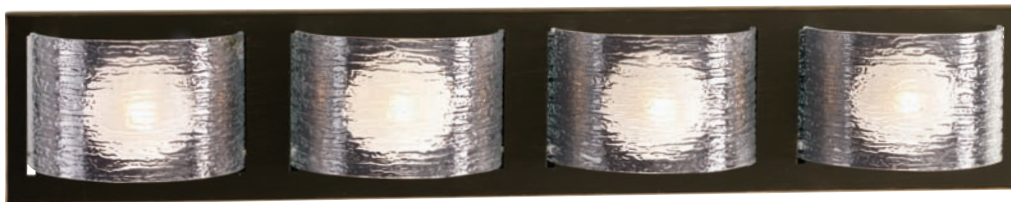

All fixtures on these pages mount up or down.

TRANSCEND  **Reign**

CLEAR, TEXTURED, CURVED GLASS
PANELS FLOAT IN FRONT OF
CUSTOM ETCHED GLASS DIFFUSER.

P2842-20WB

P2844-20WB

P2845-20WB

P2852-20WB

ONE-LIGHT BATH
P2842-20WB Antique Bronze
Size: 7-1/2" W., 5-1/2" ht.
Extends 4-3/4". H/CTR 2-3/4".
Lamp: One G9 base halogen
lamp, 35w max. (included).