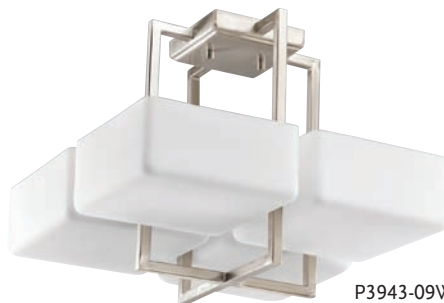

P3798-09

Chandelier

pg 32

★ Dibs

SQUARE ETCHED OPAL GLASS SHADES, SUSPENDED BY A RECTILINEAR FRAMEWORK.

FOUR-LIGHT SEMI-FLUSH *

P3943-09WB Brushed Nickel
Size: 12-1/8" sq., 10-3/8" ht.
Lamps: Four G9 base halogen lamps, each 60w max., included.