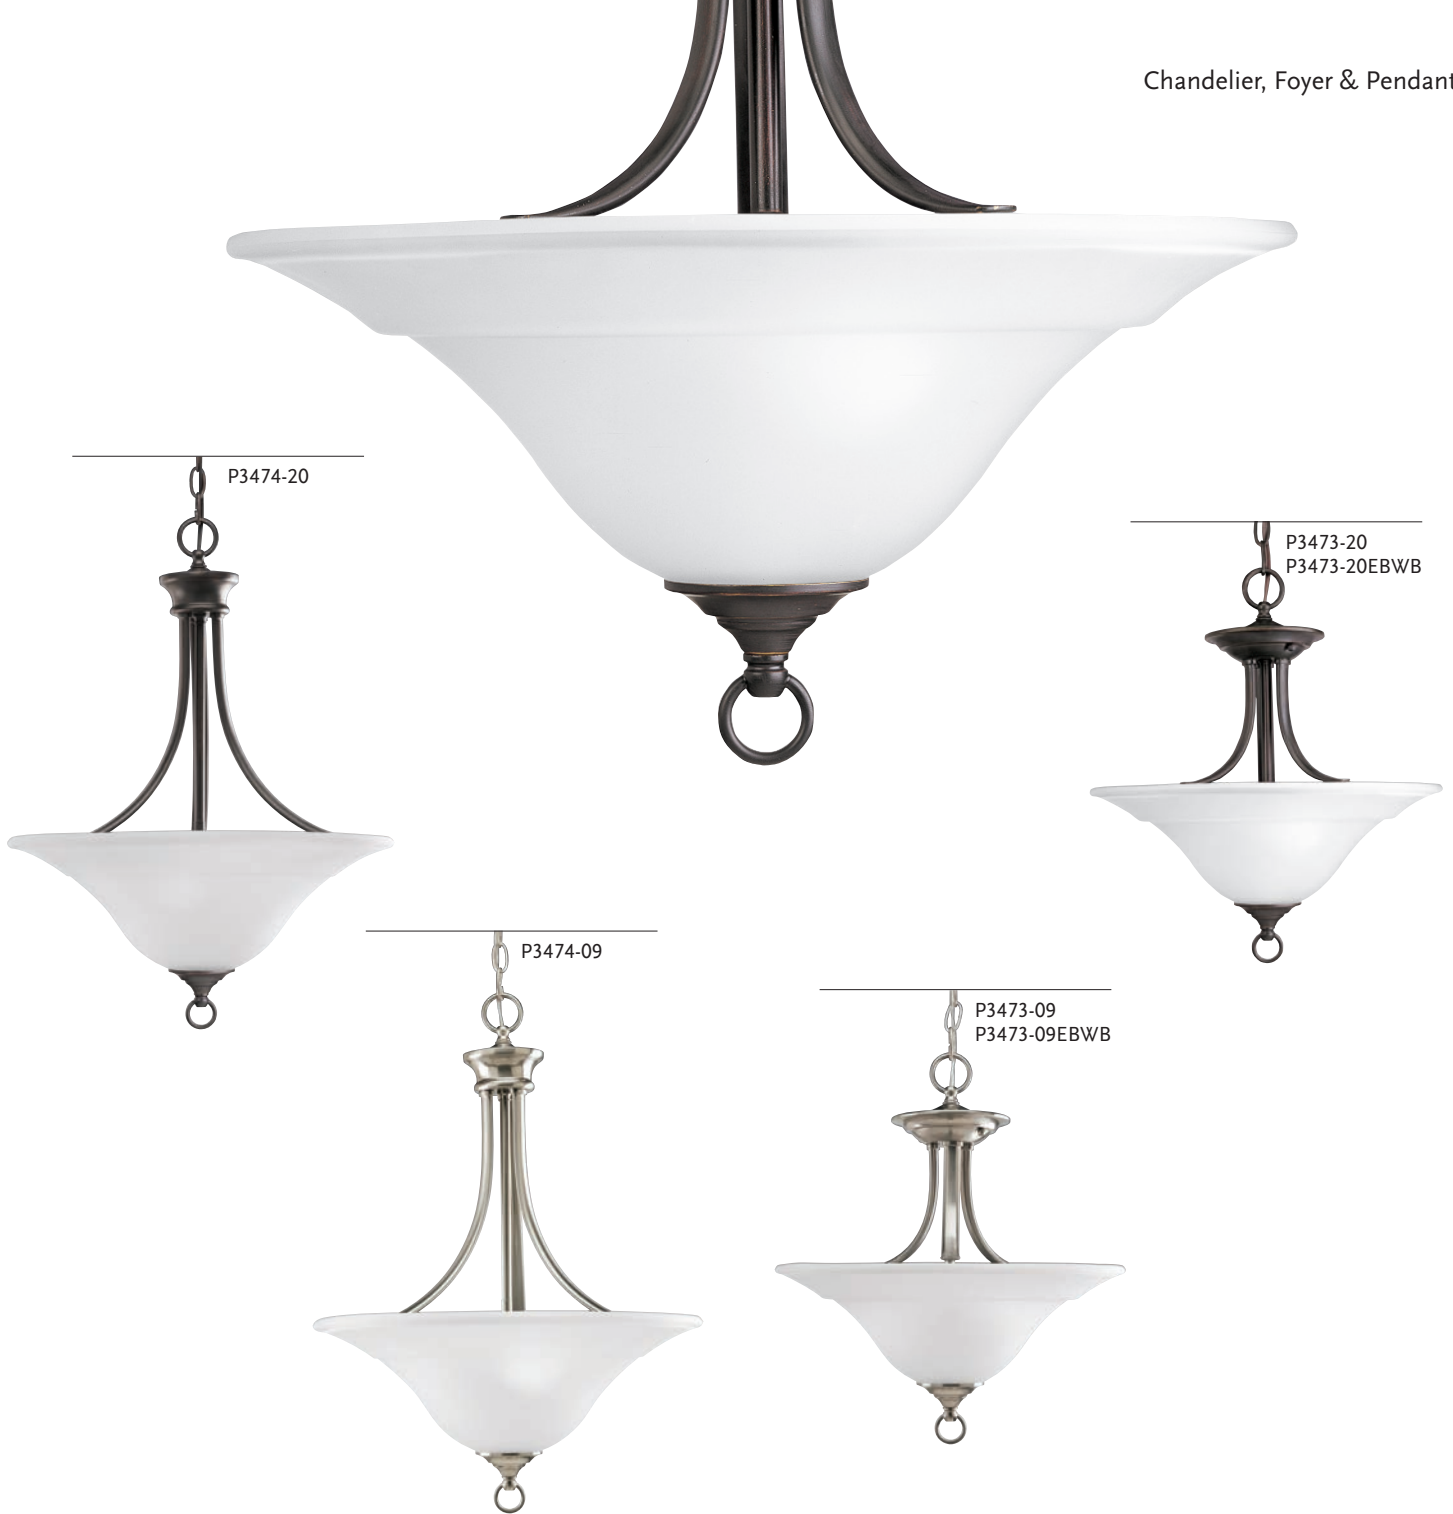

ht. w/chain 167"; wire 15'.

Lamps: Fifteen 13w GU24 CFL lamps,
included.

TWO-LIGHT FOYER
P3473-09 Brushed Nickel
P3473-20 Antique Bronze
 Chain and ceiling mounts both included.
 Size: 16" dia., 17-1/2" ht.
 Overall ht. w/chain 93"; wire 15'.
 Lamps: Two medium base lamps, each 100w max.