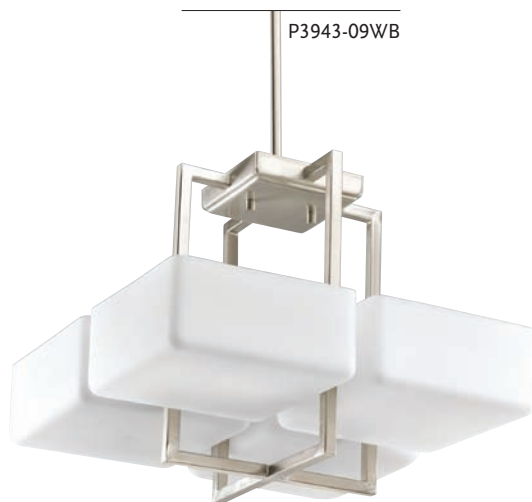

Brushed Nickel finish. All hanging fixtures come with one 6" stem, four 12" stems and 6 links of chain.

See pages 284-287 for accessories, including additional chain and stems, stem kits, shades and more.

P3943-09WB