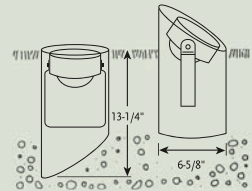

Note: Glass cover and cube cell louver need to be ordered separately

P8613-31 Black
 Cube cell louver for glare control for P5229-31.

P8684-68 Clear
 Tempered glass cover for added lamp protection for P5229-31.