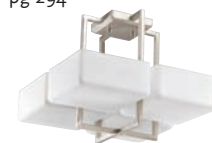

ONE-LIGHT BATH

P2757-09WB Brushed Nickel
Size: 8-1/4" W., 4-1/2" ht.
Extends 5-1/2". H/CTR 2-1/4".
Lamp: One G9 base halogen
lamp, 60w max. (included).

*Fixtures on this page can
mount in up or down position.*

TWO-LIGHT BATH

P2765-09WB Brushed Nickel
Size: 15-1/2" W., 4-1/2" ht.
Extends 5-1/2". H/CTR 2-1/4".
Lamps: Two G9 base halogen
lamps, each 60w max.
(included).

THREE-LIGHT BATH

P2766-09WB Brushed Nickel
Size: 22-7/8" W., 4-1/2" ht.
Extends 5-1/2". H/CTR 2-1/4".
Lamps: Three G9 base
halogen lamps, each 60w max.
(included).

FOUR-LIGHT BATH

P2767-09WB Brushed Nickel
Size: 30-1/8" W., 4-1/2" ht.
Extends 5-1/2". H/CTR 2-1/4".
Lamps: Four G9 base halogen
lamps, each 60w max.
(included).