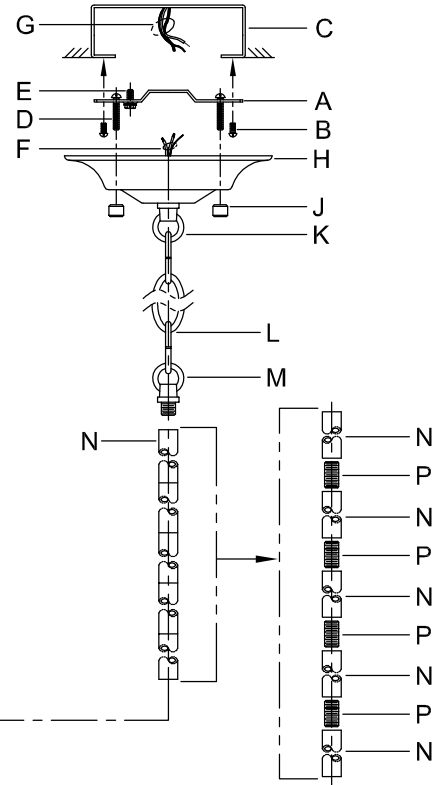

Assembly & Installation Instructions

CAUTION: Read instructions carefully and turn electricity off at main circuit breaker panel before beginning installation.

5034

WARNING - If any Special Control Devices are used with this Fixture, Follow the Instructions Carefully to assure full compliance with N.E.C. requirements. If there are any questions, contact a Qualified Electrical Contractor.

ASSEMBLY STEPS:

PASOS PARA ENSAMBLAR:

MODE D'ASSEMBLAGE:

1. D,E → A
2. B,A → C
3. F → N,P,M
4. N → Q
5. M → N
6. F → L,K,H
7. L → M,K
8. F → G
9. T → S,R
10. W → V
11. X → U
12. Z,AA,BB,CC → Y
13. DD,EE → CC

B, C, G & W
(NOT FURNISHED)
(NO INCLUIDA)
(NON FOURNIE)

Attach (N), (P) to achieve overall desired length.
Una (N), (P) para lograr la longitud deseada.
Joignez (N), (P) pour obtenir la longueur voulue.