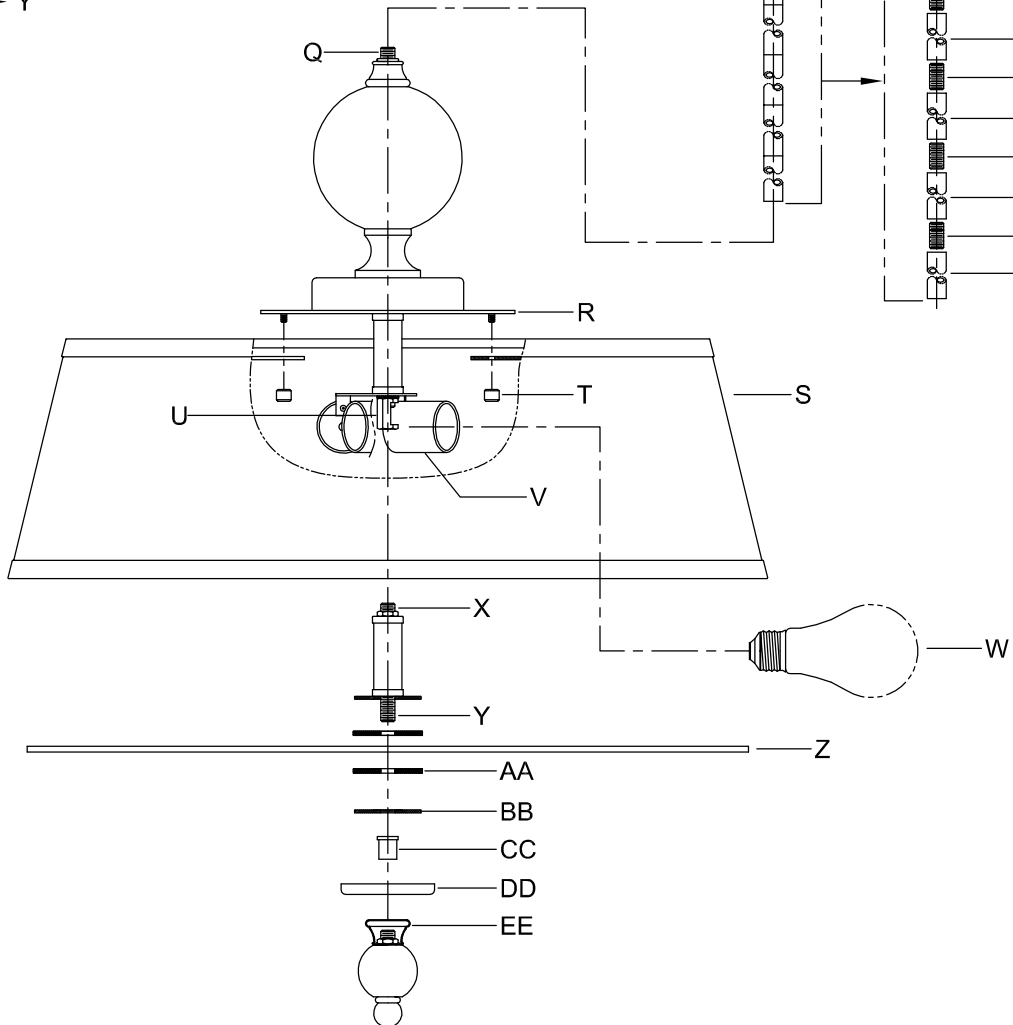

Assembly & Installation Instructions

CAUTION: Read instructions carefully and turn electricity off at main circuit breaker panel before beginning installation.

5034

WARNING - If any Special Control Devices are used with this Fixture, Follow the Instructions Carefully to assure full compliance with N.E.C. requirements. If there are any questions, contact a Qualified Electrical Contractor.

CAUTION - All glass is fragile, use care when handling Glass component(s) and or Lamp(s).

WARNING - This product contains chemicals known to the State of California to cause cancer, birth defects and /or other reproductive harm. Thoroughly wash hands after installing, handling, cleaning, or otherwise touching this product.

ASSEMBLY STEPS:

PASOS PARA ENSAMBLAR:

MODE D'ASSEMBLAGE:

1. D,E → A
2. B,A → C
3. F → N,P,M
4. N → Q
5. M → N
6. F → L,K,H
7. L → M,K
8. F → G
9. T → S,R
10. W → V
11. X → U
12. Z,AA,BB,CC → Y
13. DD,EE → CC

B, C, G & W
(NOT FURNISHED)
(NO INCLUIDA)
(NON FOURNIE)

Attach (N), (P) to achieve overall desired length.
Una (N), (P) para lograr la longitud deseada.
Joignez (N), (P) pour obtenir la longueur voulue.