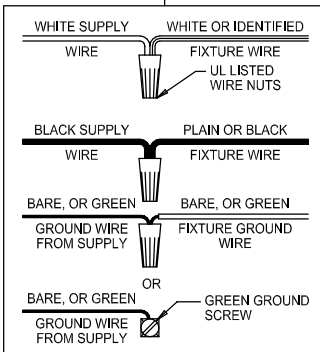

Assembly & Installation Instructions

CAUTION: Read instructions carefully and turn electricity off at main circuit breaker panel before beginning installation.

5034

WARNING - If any Special Control Devices are used with this Fixture, Follow the Instructions Carefully to assure full compliance with N.E.C. requirements. If there are any questions, contact a Qualified Electrical Contractor.

B, C, G & W
(NOT FURNISHED)
(NO INCLUIDA)
(NON FOURNIE)

Attach (N), (P) to achieve overall desired length.
Una (N), (P) para lograr la longitud deseada.
Joignez (N), (P) pour obtenir la longueur voulue.