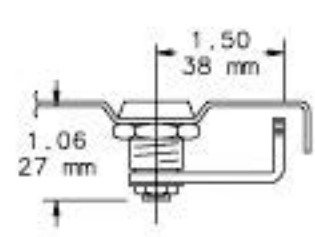

SECTION X-X

Optional Latches

Standard Slotted Flush Latch

"T" Handle Latch Kit AL7A

Cylinder Lock Kit AL12AR