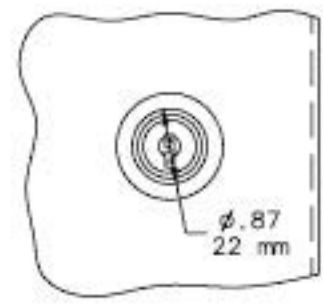

SECTION X-X

Optional Latches

Standard Slotted Flush Latch

"T" Handle Latch Kit AL7A

Cylinder Lock Kit AL12AR