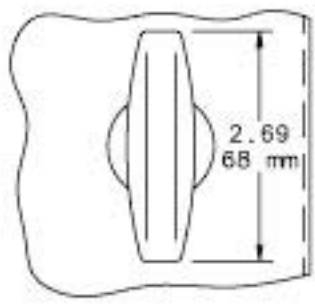

SECTION X-X

Optional Latches

Standard Slotted Flush Latch

"T" Handle Latch Kit AL7A

Cylinder Lock Kit AL12AR