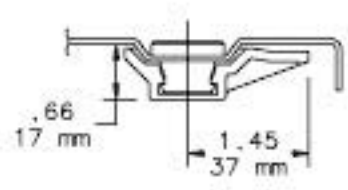

SECTION X-X

Optional Latches

Standard Slotted Flush Latch

"T" Handle Latch Kit AL7A

Cylinder Lock Kit AL12AR