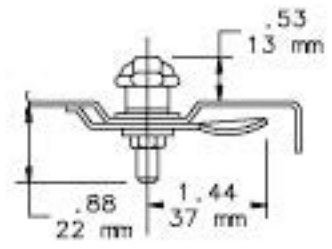

SECTION X-X

Optional Latches

Standard Slotted Flush Latch

"T" Handle Latch Kit AL7A

Cylinder Lock Kit AL12AR