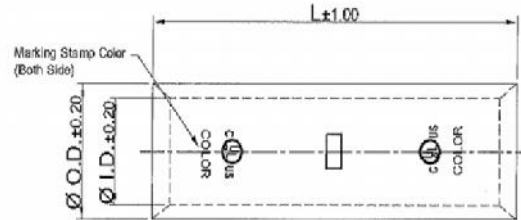

Copper Short Barrel Compression Splice - SC Series

Drawn - SD

Approved - KM

Material - Copper

Title - Copper Short Barrel Compression Splice -
SC Series

NSI **NSI INDUSTRIES, LLC**
TORK USA • 800.321.5847 • www.nsiindustries.com

Part Number	Wire Range	Color Code	I.D. mm	I.D. Inches	O.D. mm	O.D. Inches	Length mm	Length Inches
SC-8	8 AWG	RED	4.40	0.17	6.90	0.27	22.90	0.90
SC-6	6 AWG	BLUE	5.20	0.20	7.50	0.30	25.40	1.00
SC-4	4 AWG	GRAY	6.40	0.25	8.70	0.34	25.40	1.00
SC-2	2 AWG	BROWN	8.00	0.31	10.70	0.42	31.80	1.25
SC-1	1 AWG	GREEN	9.10	0.36	11.90	0.47	45.70	1.80
SC-1/0	1/0 AWG	PINK	9.90	0.39	13.20	0.52	40.60	1.60
SC-2/0	2/0 AWG	BLACK	11.20	0.44	14.30	0.56	44.50	1.75
SC-3/0	3/0 AWG	ORANGE	12.50	0.49	15.80	0.62	44.50	1.75
SC-4/0	4/0 AWG	PURPLE	13.90	0.55	17.50	0.69	48.30	1.90
SC-250	250 MCM	YELLOW	15.10	0.59	19.10	0.75	50.80	2.00
SC-300	300 MCM	WHITE	16.70	0.66	20.70	0.81	53.30	2.10
SC-350	350 MCM	RED	17.80	0.70	22.20	0.87	53.30	2.10
SC-400	400 MCM	BLUE	19.40	0.76	24.10	0.95	58.40	2.30
SC-500	500 MCM	BROWN	21.20	0.83	27.00	1.06	63.50	2.50
SC-600	600 MCM	GREEN	30.20	1.19	30.20	1.19	63.50	2.50
SC-750	750 MCM	BLACK	26.20	1.03	33.30	1.31	81.30	3.20