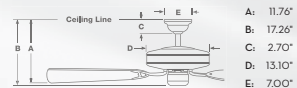

WHITMAN™

FEATURES

CONTROL

DIMENSIONS

ENERGY INFORMATION AT HIGH SPEED