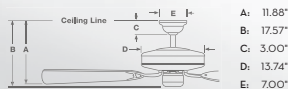

DIMENSIONS

ENERGY INFORMATION AT HIGH SPEED

Airflow: 6,000 cfm	Electricity Use: 75 w	Airflow Efficiency: 80 cfm/w