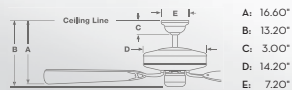

72" FELLINI®

FEATURES

CONTROL

DIMENSIONS

ENERGY INFORMATION AT HIGH SPEED

Air flow:	Electricity Use:	Airflow Efficiency:
8,500 cfm	88 w	95 cfm/w

60" FELLINI®

FEATURES

- 188 x 25 mm motor
- 60" blade span / 15" blade pitch
- Set of 5 hand-carved wood blades included
- Flush / standard / angled mounting
- Remote control features speed, reversing and dimming functions

CONTROL