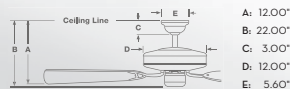

DIMENSIONS

ENERGY INFORMATION AT HIGH SPEED

Airflow: **5,909** cfm   Electricity Use: **69** w   Airflow Efficiency: **86** cfm/w