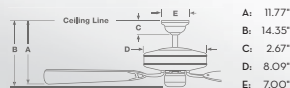

DIMENSIONS

ENERGY INFORMATION AT HIGH SPEED

STARLET™

The Starlet adds an element of sculptural design and efficient performance to smaller-scale contemporary spaces. With its fluid contours, integrated halogen downlight, powerful motor and clean cutaway detailing, this fan is an ideal choice for hallways, dressing areas and other compact quarters.

FEATURES

CONTROL

Versa-Touch 2* (M)
W-72 (included)