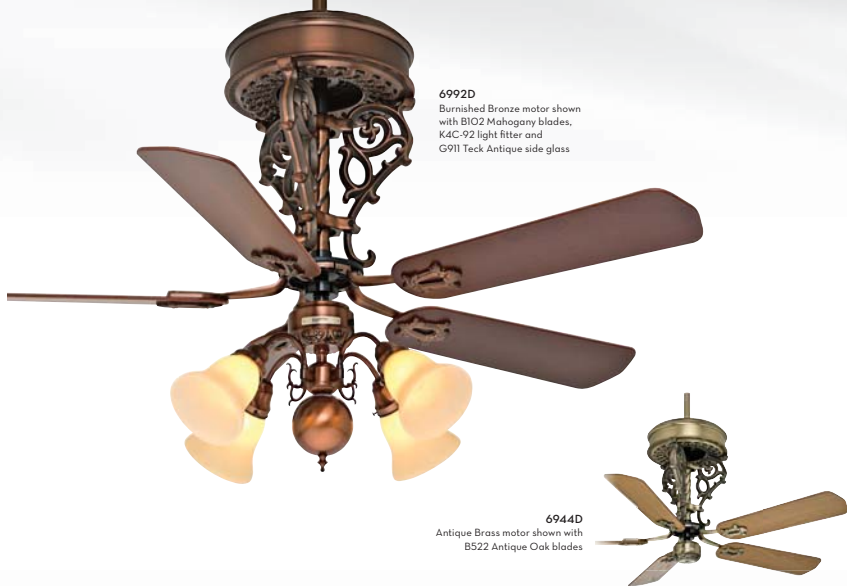

6944D
Antique Brass motor shown with
B522 Antique Oak blades

NEW ORLEANS CENTENNIAL®

FEATURES

- XLP-2000™ motor / lifetime motor warranty
- 54" or 46" blade span / 15° blade pitch
- 4- or 5-blade configuration
- Multiple blade finish choices available (blades sold separately)
- Low Ceiling Adapter (LCA) is not compatible
- Minimum 10' ceiling required
- Requires additional hanging support (included)

COMPATIBLE LIGHT FIXTURES

CONTROLS

DIMENSIONS

ENERGY INFORMATION AT HIGH SPEED

Airflow: 6,005 cfm	Electricity Use: 103 w	Airflow Efficiency: 58.1 cfm/w