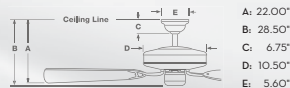

DIMENSIONS

ENERGY INFORMATION AT HIGH SPEED