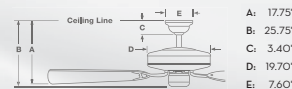

CONTROLS

DIMENSIONS

ENERGY INFORMATION AT HIGH SPEED