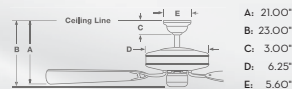

ENERGY INFORMATION AT HIGH SPEED