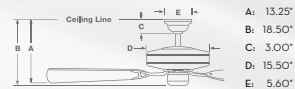

DIMENSIONS

ENERGY INFORMATION AT HIGH SPEED