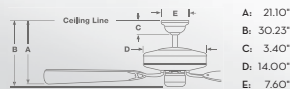

COLORADO NEW

FEATURES

CONTROLS

DIMENSIONS

ENERGY INFORMATION AT HIGH SPEED