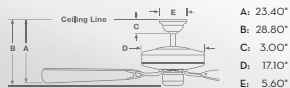

CONTROL

DIMENSIONS

ENERGY INFORMATION AT HIGH SPEED

FOUR SEASONS® III OUTSIDER

FEATURES

COMPATIBLE LIGHT FIXTURES

Group B Light Fixtures (see pages 131-133)

CONTROLS

3-Speed Pullchain (D) (included)