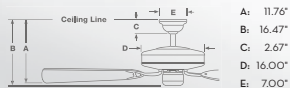

DIMENSIONS

ENERGY INFORMATION AT HIGH SPEED

MODENA® II

FEATURES

CONTROL