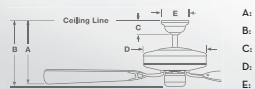

PANAMA® DC NEW

FEATURES

COMPATIBLE LIGHT FIXTURES

CONTROL

DIMENSIONS

ENERGY INFORMATION AT HIGH SPEED

PANAMA® ENERGY STAR NEW

FEATURES

COMPATIBLE LIGHT FIXTURES

CONTROLS

DIMENSIONS