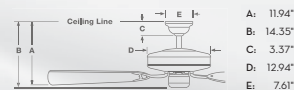

ENERGY INFORMATION AT HIGH SPEED