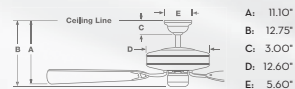

DIMENSIONS

ENERGY INFORMATION AT HIGH SPEED