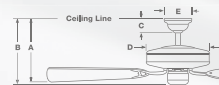

- A: 24.37"
- B: 24.37"
- C: 4.82"
- D: 10.93"
- E: 8.00"

ENERGY INFORMATION AT HIGH SPEED

Air flow: 2,004 cfm	Electricity Use: 22 w	Air flow Efficiency: 90.3 cfm/w