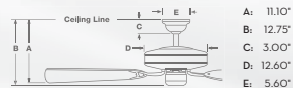

DIMENSIONS

ENERGY INFORMATION AT HIGH SPEED

52" BLADE

44" BLADE