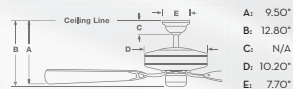

CONTROLS

DIMENSIONS

ENERGY INFORMATION AT HIGH SPEED