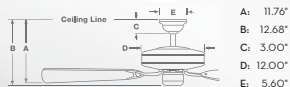

DIMENSIONS

ENERGY INFORMATION AT HIGH SPEED

PANAMA XLP 4-SPEED

PANAMA INTELI-TOUCH3®