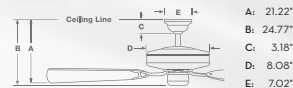

CONTROLS

DIMENSIONS USING 12" DOWNROD

- A: 21.22"
- B: 24.77"
- C: 3.18"
- D: 8.08"
- E: 7.02"

ENERGY INFORMATION AT HIGH SPEED

Air Flow:	Electricity Use:	Air Flow Efficiency:
5,983 cfm	68 w	87 cfm/w