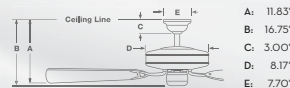

DIMENSIONS

ENERGY INFORMATION AT HIGH SPEED