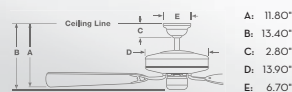

HOLLISTON™

FEATURES

COMPATIBLE LIGHT FIXTURES

CONTROLS

DIMENSIONS

ENERGY INFORMATION AT HIGH SPEED