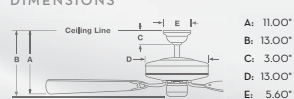

ENERGY INFORMATION AT HIGH SPEED