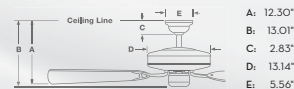

DIMENSIONS

ENERGY INFORMATION AT HIGH SPEED

Airflow: **5,510** cfm   Electricity Use: **80** w   Airflow Efficiency: **69** cfm/w