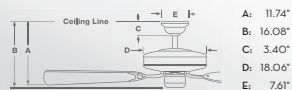

FEATURES

CONTROLS

DIMENSIONS

ENERGY INFORMATION AT HIGH SPEED

TERCERA™

FEATURES

CONTROLS

DIMENSIONS