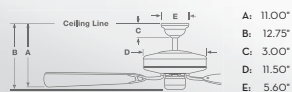

DIMENSIONS

ENERGY INFORMATION AT HIGH SPEED

Airflow: 5,969 cfm	Electricity Use: 83.2 w	Airflow Efficiency: 71.7 cfm/w