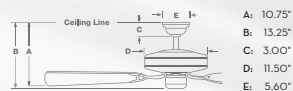

CONTROLS

DIMENSIONS