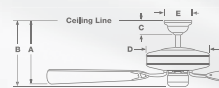

DIMENSIONS

- A: 12.00"
- B: 14.50"
- C: 3.00"
- D: 13.70"
- E: 6.70"

ENERGY INFORMATION AT HIGH SPEED

Air flow:	Electricity Use:	Air flow Efficiency:
5,878 cfm	75 w	79 cfm/w