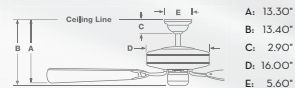

DIMENSIONS

ENERGY INFORMATION AT HIGH SPEED