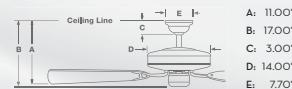

CONTROL

DIENSIONS

ENERGY INFORMATION AT HIGH SPEED