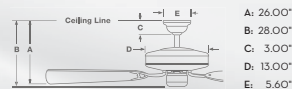

COMPATIBLE LIGHT FIXTURES

CONTROLS

DIMENSIONS

ENERGY INFORMATION AT HIGH SPEED

Airflow: 6,005 cfm	Electricity Use: 103 w	Airflow Efficiency: 58.1 cfm/w