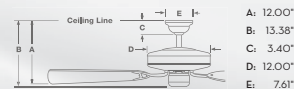

ENERGY INFORMATION AT HIGH SPEED