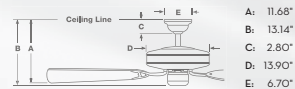

FEATURES

COMPATIBLE LIGHT FIXTURES

CONTROL

DIMENSIONS

ENERGY INFORMATION AT HIGH SPEED