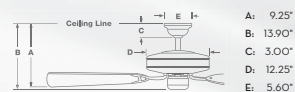

CONTROLS

DIMENSIONS

ENERGY INFORMATION AT HIGH SPEED