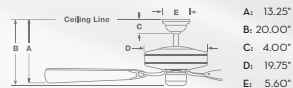

89U546M

KG89

89U97M

Antique Pewter motor with
Mahogany blades

MARRAKESH®

FEATURES

CONTROL

Versa-Touch 2° (M)
W-72 (included)
Three-speed wall control with full-range light dimming and reversing.
Includes wall plate bracket.

DIMENSIONS

ENERGY INFORMATION AT HIGH SPEED