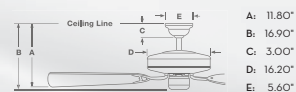

DIMENSIONS

ENERGY INFORMATION AT HIGH SPEED