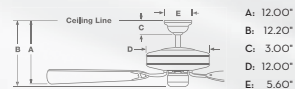

CONTROLS

DIMENSIONS

COMPATIBLE LIGHT FIXTURES

Group A Light Fixtures (see pages 128-131)

Group B Light Fixtures (see pages 131-133)

ENERGY INFORMATION AT HIGH SPEED