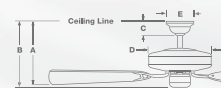

DIMENSIONS

A: 10.75"
B: 12.75"
C: 3.00"
D: 11.50"
E: 5.60"

ENERGY INFORMATION AT HIGH SPEED

52" BLADE

42" BLADE