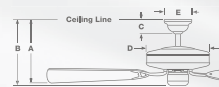

CONTROL

DIMENSIONS

- A: 10.75"
- B: 13.25"
- C: 3.00"
- D: 11.50"
- E: 5.60"

ENERGY INFORMATION AT HIGH SPEED

Air Flow:	Electricity Use:	Air Flow Efficiency:
6,554 cfm	31 w	211 cfm/w