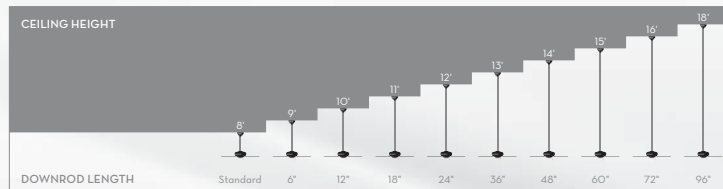

EXTENSION DOWNROD LENGTHS (MODEL PL*XX)

SUGGESTED EXTENSION DOWNRODS