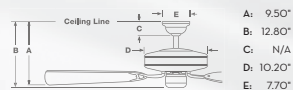

CONTROL

DIMENSIONS

ENERGY INFORMATION AT HIGH SPEED