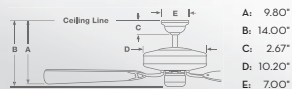

DIMENSIONS

ENERGY INFORMATION AT HIGH SPEED

TRIDENT®

FEATURES

- Direct Drive™ motor / lifetime motor warranty
- 54" blade span / 14° blade pitch
- Set of 3 exclusive reversible blades included
- Integrated 100-watt downlight with one T4 halogen bulb included
- Optional no-light cap included
- Low Ceiling Adapter (LCA) is not compatible