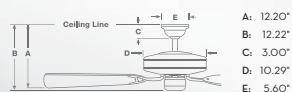

ENERGY INFORMATION AT HIGH SPEED

50" BLADE

42" BLADE