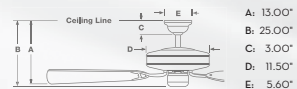

DIMENSIONS

ENERGY INFORMATION AT HIGH SPEED

Airflow:	Electricity Use:	Airflow Efficiency:
5,100 cfm	80 w	63.8 cfm/w