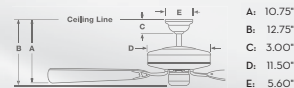

DIMENSIONS

ENERGY INFORMATION AT HIGH SPEED