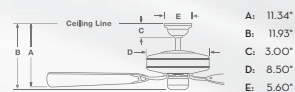

COMPATIBLE LIGHT FIXTURES

CONTROLS

DIMENSIONS

ENERGY INFORMATION AT HIGH SPEED