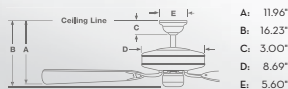

LE GRANDE™

FEATURES

CONTROL

DIMENSIONS

ENERGY INFORMATION AT HIGH SPEED