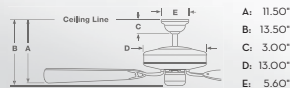

DIMENSIONS

ENERGY INFORMATION AT HIGH SPEED

19TH CENTURY®

FEATURES

CONTROLS

Inteli-Touch3°
W-85 (included)

Inteli-Touch3°
W-65 (optional)