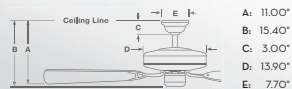

ENERGY INFORMATION AT HIGH SPEED