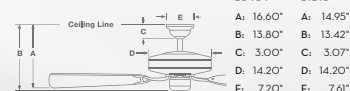

DIMENSIONS

ENERGY INFORMATION AT HIGH SPEED

28484

Air flow:	Electricity Use:	Airflow Efficiency:
6,940 cfm	101 w	68 cfm/w

21215

Air flow:	Electricity Use:	Airflow Efficiency:
5,439 cfm	74 w	73 cfm/w