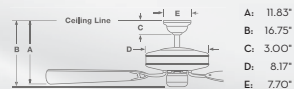

CONTROL

DIMENSIONS

ENERGY INFORMATION AT HIGH SPEED