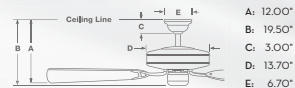

DIMENSIONS

ENERGY INFORMATION AT HIGH SPEED

Air Flow:	Electricity Use:	Air flow Efficiency:
5,878 cfm	75 w	79 cfm/w