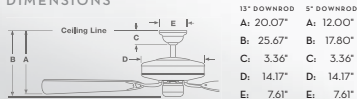

ORNATE

VICENTE

FEATURES

- Direct Drive™ motor / lifetime motor warranty
- 56" blade span / 15" blade pitch
- Set of 5 exclusive blades included
- Integrated 75-watt uplight with five 15w bulbs included
- Integrated 100-watt downlight with two 50w T4 halogen bulbs included
- 13" decorative and 5" standard downrods included
- Decorative downrod accent included
- Sloped Ceiling Adapter (SCA) is not compatible without part 192220XX
- Low Ceiling Adapter (LCA) is not compatible

CONTROLS

DIMENSIONS

ENERGY INFORMATION AT HIGH SPEED

C5563Z

Shown without
light fixture

BAROLO®

FEATURES

- XLP-2000™ motor / lifetime motor warranty
- 52" or 44" blade span / 14° blade pitch
- 5-blade configuration
- Multiple blade finish choices available (blades sold separately)
- Includes matching no-light cap
- Requires additional hanging support (included)
- Low Ceiling Adapter (LCA) is not compatible

CONTROLS

DIMENSIONS

ENERGY INFORMATION AT HIGH SPEED