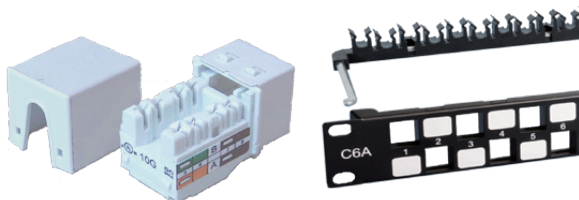

Voice & Data Inserts

CAT6A Solutions

Shielded:
Data Jack for FTP 10606AS
Blank Patch Panel, 24-Port 2022-24AS

Unshielded:
Data Jack for UTP 10606A-WH
Blank Patch Panel, 24-Port 2022-24A

Cat6A
Patch Cords 600AXX-GY
XX = ft.: 03, 05, 07, 10, 14