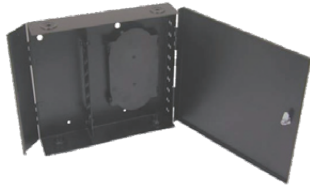

Fiber Optic Cross-Connect Systems

Cabinets & Trays

Wall Mount Cabinet:
2-Panel 900-FWM-2
Includes Lock