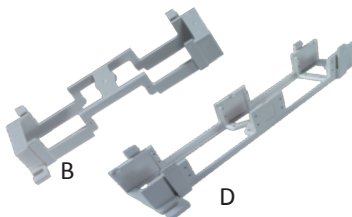

B-Bracket 89B
D-Bracket 89D

Spools:
without screw 20A
with screw 20B
Plastic, Split D-Ring 30A

Tools

Hi-Lo Impact
Tool Handle ... 3140-DYA
Bit Not Included

Bits:
66-Style 3140-14
110-Style 3140-14B

Fiber Optic Cross-Connect Systems