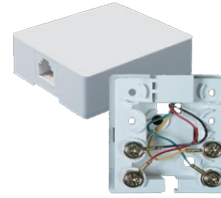

Surface Jacks

Screw Termination:
6P4C 13625-4-XX
6P6C 13625-6-XX
XX = IV, WH

Punchdown Termination:
6P4C 110625-4-XX
6P6C 110625-6-XX
XX = IV, WH