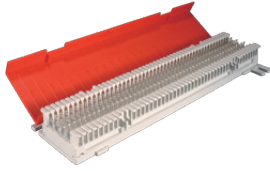

66-Style Cross-Connect Systems

50-Pair Wiring Blocks