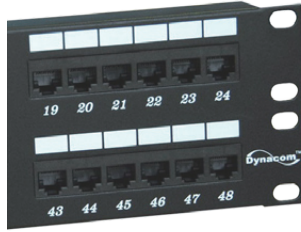

RJ-Style Cross-Connect Systems

Patch Panels

1. **Cat6 Data:**
   24-Port 2013-24C6E
   48-Port 2013-48C6E
   96-Port 2013-96C6E
2. **Cat5E Data:**
   12-Port 2013-12C5E
   24-Port 2013-24C5E
   48-Port 2013-48C5E
   96-Port 2013-96C5E

1. **USOC Voice (6P6C):**
   24-Port 2013-24C3
   48-Port 2013-48C3