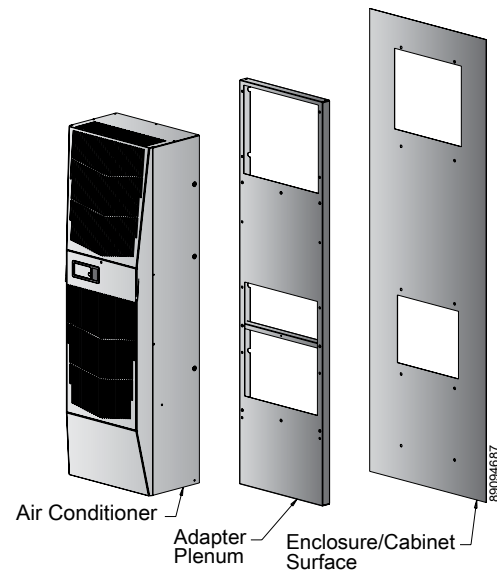

MCLEAN® EASY SWAP ADAPTOR PLENUMS FOR AIR CONDITIONERS

INDUSTRY STANDARDS

Maintains NEMA Type 12 rating when properly installed on a Type 12 enclosure.

NEMA Type 12
IP 54

APPLICATION

When existing air conditioners are damaged or have reached end-of-life, EASY SWAP Adaptor Plenums provide a quick and easy means for attaching newer McLean air conditioners to the cut-out left on the enclosure.

FEATURES

- No modification of the enclosure required - designed to match the enclosure cut-out and mounting holes of the air conditioner being replaced
- Plenum design allows for optimum air flow (vs. a flat plate that can block the air intake and air outtake left by the older air conditioner)
- Gasket included