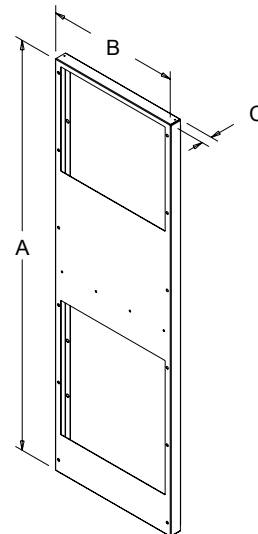

FINISH

- Painted to match the standard McLean® air conditioner color (light gray)
- Other colors available upon request