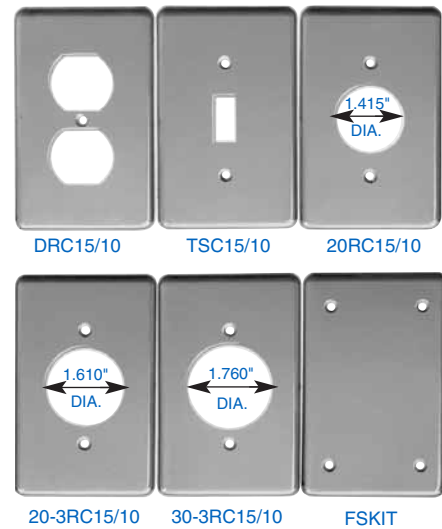

## COVERS & COVER PLATES

### F Series - Single Gang Plates

Description	Part Number	Product Code
Duplex Receptacle	DRC15/10	078889
Toggle Switch	TSC15/10	078898
Single Receptacle	20RC15/10	078882
Single Receptacle	20-3RC15/10	078913
Single Receptacle	30-3RC15/10	078914
Blank c/w Gasket	FSKIT	078241

### F Series - Double Gang Plates

Description	Part Number	Product Code
Blank Cover c/w Gasket	BRC20-2-U	278085
Double Switch	TSC20-2-U	278088
Double Duplex Receptacle	DRC20-2-U	278086
Combo Switch Duplex Rec.	TSDC20-2-U	278089
Foam Gasket with Adhesive	GASKF20-2-U	172650

### F Series - Triple Gang Plates

Description	Part Number	Product Code
Triple Receptacle	DRC20-3	278070
Combo Switch Receptacle	DSDR20-3	278071
Triple Switch	TSC20-3	278072
Combo Switch Receptacle	TSDC20-3	278073
Blank Cover c/w Gasket	BRC20-3	077748
Gasket for 3 Gang 'F' Boxes	GASK20-3	077749