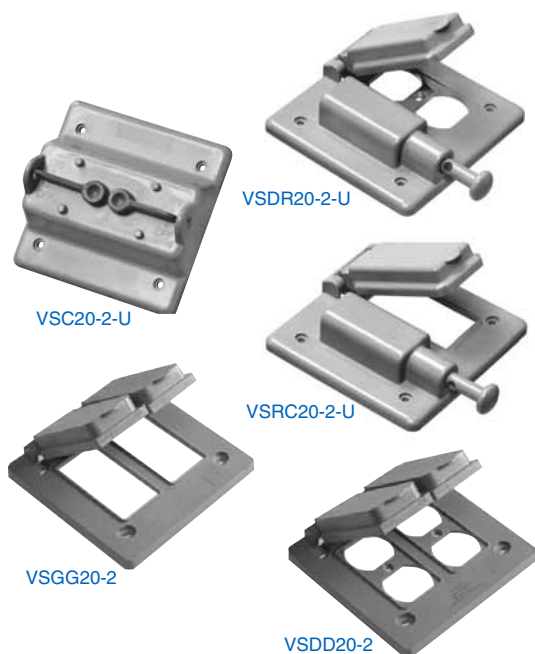

### F Series - Single Gang Plates

Description	Part Number	Product Code
Duplex Receptacle	DRC15/10	078889
Toggle Switch	TSC15/10	078898
Single Receptacle	20RC15/10	078882
Single Receptacle	20-3RC15/10	078913
Single Receptacle	30-3RC15/10	078914
Blank c/w Gasket	FSKIT	078241

### F Series - Double Gang Plates

Description	Part Number	Product Code
Blank Cover c/w Gasket	BRC20-2-U	278085
Double Switch	TSC20-2-U	278088
Double Duplex Receptacle	DRC20-2-U	278086
Combo Switch Duplex Rec.	TSDC20-2-U	278089
Foam Gasket with Adhesive	GASKF20-2-U	172650

### F Series - Triple Gang Plates

Description	Part Number	Product Code
Triple Receptacle	DRC20-3	278070
Combo Switch Receptacle	DSDR20-3	278071
Triple Switch	TSC20-3	278072
Combo Switch Receptacle	TSDC20-3	278073
Blank Cover c/w Gasket	BRC20-3	077748
Gasket for 3 Gang 'F' Boxes	GASK20-3	077749

## Weatherproof Single Gang Covers

Description	(in)	Part Number	Product Code
Plunger-style Switch Cover		VPT15/10	078899
Toggle Switch Cover		VSC15/10	078900
Grey Toggle Switch Cover		WTG15/10	078903
Grey Duplex Receptacle		WDR15/10	078901
White Duplex Receptacle		RWDR15/10	078843
Grey Ground Fault Receptacle		WGF15/10	078902
White Ground Fault Receptacle		RWGF15/10	078844
Single Receptacle Device 15 AMP	1.375	WTL15	078904
Single Receptacle Device 20 AMP	1.625	WTL20	078905
30 AMP Twist-Lock	1.722	WTL30	078906
50 AMP Twist-Lock	2.187	WTL50	078909
Grey Double Door Duplex Receptacle		WDRE15/10	078326
White Double Door Duplex Receptacle		RWDRE15/10	078383
Gasket for W Series Cover (except WDRE & RWDRE)		GASKW	077755
Gasket for WDRE & RWDRE Covers		GASKDD	072225