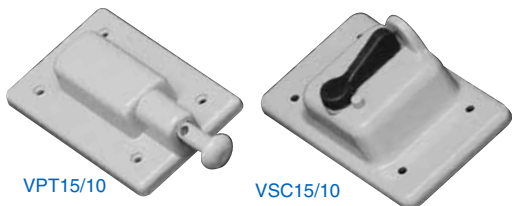

### F Series - Single Gang Plates

Description	Part Number	Product Code
Duplex Receptacle	DRC15/10	078889
Toggle Switch	TSC15/10	078898
Single Receptacle	20RC15/10	078882
Single Receptacle	20-3RC15/10	078913
Single Receptacle	30-3RC15/10	078914
Blank c/w Gasket	FSKIT	078241

### F Series - Double Gang Plates

Description	Part Number	Product Code
Blank Cover c/w Gasket	BRC20-2-U	278085
Double Switch	TSC20-2-U	278088
Double Duplex Receptacle	DRC20-2-U	278086
Combo Switch Duplex Rec.	TSDC20-2-U	278089
Foam Gasket with Adhesive	GASKF20-2-U	172650

### F Series - Triple Gang Plates

Description	Part Number	Product Code
Triple Receptacle	DRC20-3	278070
Combo Switch Receptacle	DSDR20-3	278071
Triple Switch	TSC20-3	278072
Combo Switch Receptacle	TSDC20-3	278073
Blank Cover c/w Gasket	BRC20-3	077748
Gasket for 3 Gang 'F' Boxes	GASK20-3	077749

## Weatherproof Single Gang Covers

Description	(in)	Part Number	Product Code
Plunger-style Switch Cover		VPT15/10	078899
Toggle Switch Cover		VSC15/10	078900
Grey Toggle Switch Cover		WTG15/10	078903
Grey Duplex Receptacle		WDR15/10	078901
White Duplex Receptacle		RWDR15/10	078843
Grey Ground Fault Receptacle		WGF15/10	078902
White Ground Fault Receptacle		RWGF15/10	078844
Single Receptacle Device 15 AMP	1.375	WTL15	078904
Single Receptacle Device 20 AMP	1.625	WTL20	078905
30 AMP Twist-Lock	1.722	WTL30	078906
50 AMP Twist-Lock	2.187	WTL50	078909
Grey Double Door Duplex Receptacle		WDRE15/10	078326
White Double Door Duplex Receptacle		RWDRE15/10	078383
Gasket for W Series Cover (except WDRE & RWDRE)		GASKW	077755
Gasket for WDRE & RWDRE Covers		GASKDD	072225