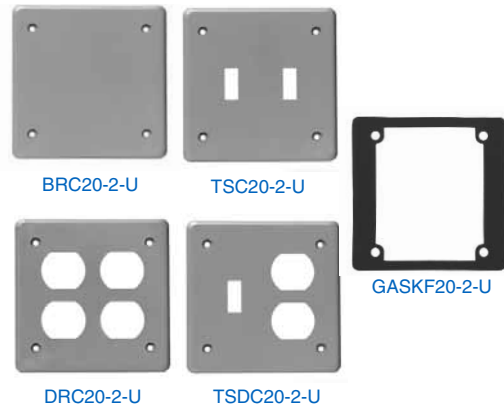

## COVERS & COVER PLATES

### F Series - Single Gang Plates

Description	Part Number	Product Code
Duplex Receptacle	DRC15/10	078889
Toggle Switch	TSC15/10	078898
Single Receptacle	20RC15/10	078882
Single Receptacle	20-3RC15/10	078913
Single Receptacle	30-3RC15/10	078914
Blank c/w Gasket	FSKIT	078241

### F Series - Double Gang Plates

Description	Part Number	Product Code
Blank Cover c/w Gasket	BRC20-2-U	278085
Double Switch	TSC20-2-U	278088
Double Duplex Receptacle	DRC20-2-U	278086
Combo Switch Duplex Rec.	TSDC20-2-U	278089
Foam Gasket with Adhesive	GASKF20-2-U	172650

### F Series - Triple Gang Plates

Description	Part Number	Product Code
Triple Receptacle	DRC20-3	278070
Combo Switch Receptacle	DSDR20-3	278071
Triple Switch	TSC20-3	278072
Combo Switch Receptacle	TSDC20-3	278073
Blank Cover c/w Gasket	BRC20-3	077748
Gasket for 3 Gang 'F' Boxes	GASK20-3	077749