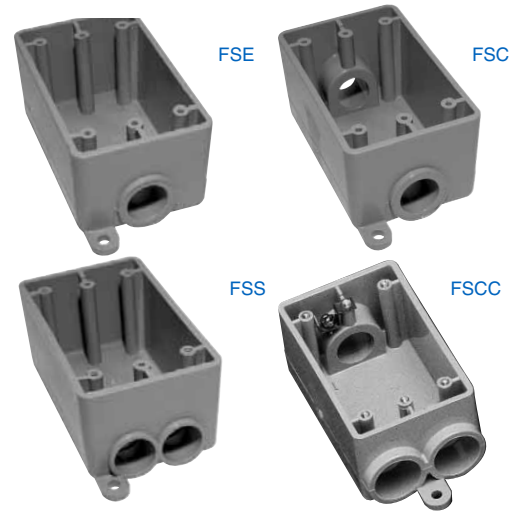

## Weatherproof Single Gang Covers

Description	(in)	Part Number	Product Code
Plunger-style Switch Cover		VPT15/10	078899
Toggle Switch Cover		VSC15/10	078900
Grey Toggle Switch Cover		WTG15/10	078903
Grey Duplex Receptacle		WDR15/10	078901
White Duplex Receptacle		RWDR15/10	078843
Grey Ground Fault Receptacle		WGF15/10	078902
White Ground Fault Receptacle		RWGF15/10	078844
Single Receptacle Device 15 AMP	1.375	WTL15	078904
Single Receptacle Device 20 AMP	1.625	WTL20	078905
30 AMP Twist-Lock	1.722	WTL30	078906
50 AMP Twist-Lock	2.187	WTL50	078909
Grey Double Door Duplex Receptacle		WDRE15/10	078326
White Double Door Duplex Receptacle		RWDRE15/10	078383
Gasket for W Series Cover (except WDRE & RWDRE)		GASKW	077755
Gasket for WDRE & RWDRE Covers		GASKDD	072225

## Weatherproof Double Gang Covers

Description	Part Number	Product Code
Toggle Switch Cover	VSC20-2-U	278090
Combination Switch Cover & GFI Receptacle	VSRC20-2-U	278092
Combination Switch Cover & Duplex Receptacle	VSDR20-2-U	278091
Double Door GFCI Cover	VSGG20-2	078327
Double Door Duplex Cover	VSDD20-2	078335
Gasket for Double Gang 'F' Boxes (except VSGG20-2 & VSDD20-2)	GASK20-2-U	172650
Gasket for VSGG20-2 & VSDD20-2 Double Gangs	GASKV20-2	072227

\*\* All covers are universal and will fit on most PVC and metal boxes.

\* Gaskets are included with all weatherproof covers.

**BOXES**

BOXES

**F-Series Single Gang Boxes**

Size (in.)	Part Number	Cubic Inch Capacity	Product Code	L (in.)	W (in.)	D (in.)
1/2	FSE05	17.5	078229	4.58	2.82	2.0
3/4	FSE07	17.5	078230	4.58	2.82	2.0
1/2	FSC05	17.0	078226	4.58	2.82	2.0
3/4	FSC07	17.0	078227	4.58	2.82	2.0
1/2	FSS05	17.0	078232	4.58	2.82	2.0
3/4	FSS07	17.0	078233	4.58	2.82	2.0
1/2	FSCC05	16.3	078235	4.65	2.85	2.0
3/4	FSCC07	16.3	078236	4.65	2.85	2.0