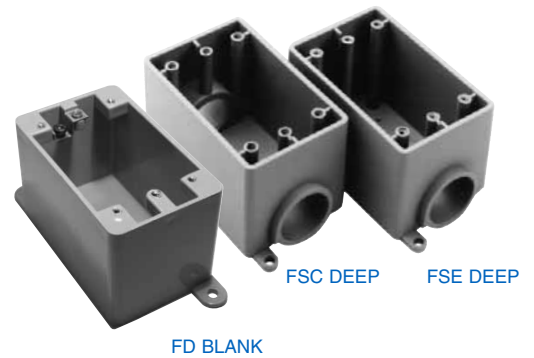

F-Series Single Gang Deep Boxes

Size (in.)	Part Number	Cubic Inch Capacity	Product Code	L (in.)	W (in.)	D (in.)
1/2, 3/4, 1	FSCD050710	26.0	278051	4.58	2.82	2.76
1/2, 3/4, 1	FSED050710	26.8	278050	4.58	2.82	2.76
BLANK	FD	29.0	078215	4.54	2.79	2.91