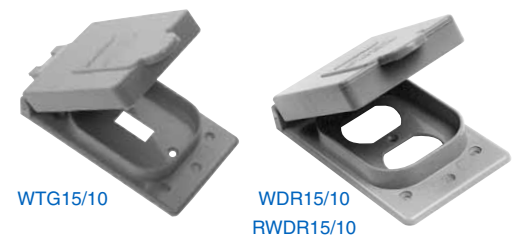

### F Series - Single Gang Plates

Description	Part Number	Product Code
Duplex Receptacle	DRC15/10	078889
Toggle Switch	TSC15/10	078898
Single Receptacle	20RC15/10	078882
Single Receptacle	20-3RC15/10	078913
Single Receptacle	30-3RC15/10	078914
Blank c/w Gasket	FSKIT	078241

### F Series - Double Gang Plates

Description	Part Number	Product Code
Blank Cover c/w Gasket	BRC20-2-U	278085
Double Switch	TSC20-2-U	278088
Double Duplex Receptacle	DRC20-2-U	278086
Combo Switch Duplex Rec.	TSDC20-2-U	278089
Foam Gasket with Adhesive	GASKF20-2-U	172650

### F Series - Triple Gang Plates

Description	Part Number	Product Code
Triple Receptacle	DRC20-3	278070
Combo Switch Receptacle	DSDR20-3	278071
Triple Switch	TSC20-3	278072
Combo Switch Receptacle	TSDC20-3	278073
Blank Cover c/w Gasket	BRC20-3	077748
Gasket for 3 Gang 'F' Boxes	GASK20-3	077749

## Weatherproof Single Gang Covers

Description	(in)	Part Number	Product Code
Plunger-style Switch Cover		VPT15/10	078899
Toggle Switch Cover		VSC15/10	078900
Grey Toggle Switch Cover		WTG15/10	078903
Grey Duplex Receptacle		WDR15/10	078901
White Duplex Receptacle		RWDR15/10	078843
Grey Ground Fault Receptacle		WGF15/10	078902
White Ground Fault Receptacle		RWGF15/10	078844
Single Receptacle Device 15 AMP	1.375	WTL15	078904
Single Receptacle Device 20 AMP	1.625	WTL20	078905
30 AMP Twist-Lock	1.722	WTL30	078906
50 AMP Twist-Lock	2.187	WTL50	078909
Grey Double Door Duplex Receptacle		WDRE15/10	078326
White Double Door Duplex Receptacle		RWDRE15/10	078383
Gasket for W Series Cover (except WDRE & RWDRE)		GASKW	077755
Gasket for WDRE & RWDRE Covers		GASKDD	072225