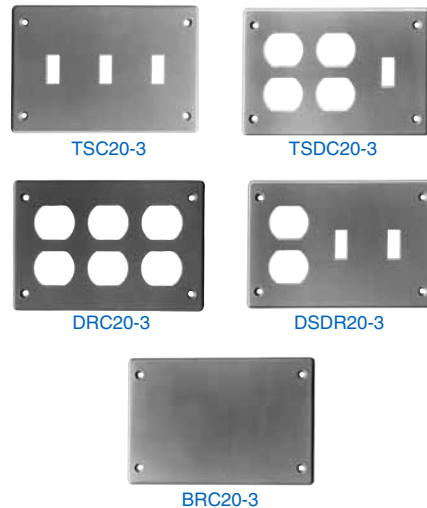

### F Series - Single Gang Plates

Description	Part Number	Product Code
Duplex Receptacle	DRC15/10	078889
Toggle Switch	TSC15/10	078898
Single Receptacle	20RC15/10	078882
Single Receptacle	20-3RC15/10	078913
Single Receptacle	30-3RC15/10	078914
Blank c/w Gasket	FSKIT	078241

### F Series - Double Gang Plates

Description	Part Number	Product Code
Blank Cover c/w Gasket	BRC20-2-U	278085
Double Switch	TSC20-2-U	278088
Double Duplex Receptacle	DRC20-2-U	278086
Combo Switch Duplex Rec.	TSDC20-2-U	278089
Foam Gasket with Adhesive	GASKF20-2-U	172650

### F Series - Triple Gang Plates

Description	Part Number	Product Code
Triple Receptacle	DRC20-3	278070
Combo Switch Receptacle	DSDR20-3	278071
Triple Switch	TSC20-3	278072
Combo Switch Receptacle	TSDC20-3	278073
Blank Cover c/w Gasket	BRC20-3	077748
Gasket for 3 Gang 'F' Boxes	GASK20-3	077749

## Weatherproof Single Gang Covers

Description	(in)	Part Number	Product Code
Plunger-style Switch Cover		VPT15/10	078899
Toggle Switch Cover		VSC15/10	078900
Grey Toggle Switch Cover		WTG15/10	078903
Grey Duplex Receptacle		WDR15/10	078901
White Duplex Receptacle		RWDR15/10	078843
Grey Ground Fault Receptacle		WGF15/10	078902
White Ground Fault Receptacle		RWGF15/10	078844
Single Receptacle Device 15 AMP	1.375	WTL15	078904
Single Receptacle Device 20 AMP	1.625	WTL20	078905
30 AMP Twist-Lock	1.722	WTL30	078906
50 AMP Twist-Lock	2.187	WTL50	078909
Grey Double Door Duplex Receptacle		WDRE15/10	078326
White Double Door Duplex Receptacle		RWDRE15/10	078383
Gasket for W Series Cover (except WDRE & RWDRE)		GASKW	077755
Gasket for WDRE & RWDRE Covers		GASKDD	072225