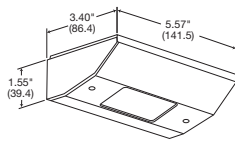

JLOAD[™] Multimedia Box

3.0 inches deep with seven 1/2-inch knockouts, non-metallic sheathed cable clamps on each side. Screw in mounting to stud.

Material	Catalog No.
Steel	RJ600

Under Cabinet/Counter Multimedia Distribution

RU100W

RU200SS

Under Cabinet/Counter Boxes provide a convenient, out-of-sight way to distribute power and voice/data. These boxes comply with the NEC[®] for kitchen receptacles, with placement not more than 20 inches above the counter surface. They can also be placed under counter islands, not lower than 15 inches from the surface.