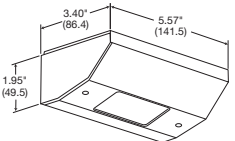

JLOAD[™] Multimedia Box

3.0 inches deep with seven 1/2-inch knockouts, non-metallic sheathed cable clamps on each side. Screw in mounting to stud.

Material	Catalog No.
Steel	RJ600

Under Cabinet/Counter Multimedia Distribution

RU100W

RU200SS

Under Cabinet/Counter Boxes provide a convenient, out-of-sight way to distribute power and voice/data. These boxes comply with the NEC[®] for kitchen receptacles, with placement not more than 20 inches above the counter surface. They can also be placed under counter islands, not lower than 15 inches from the surface.