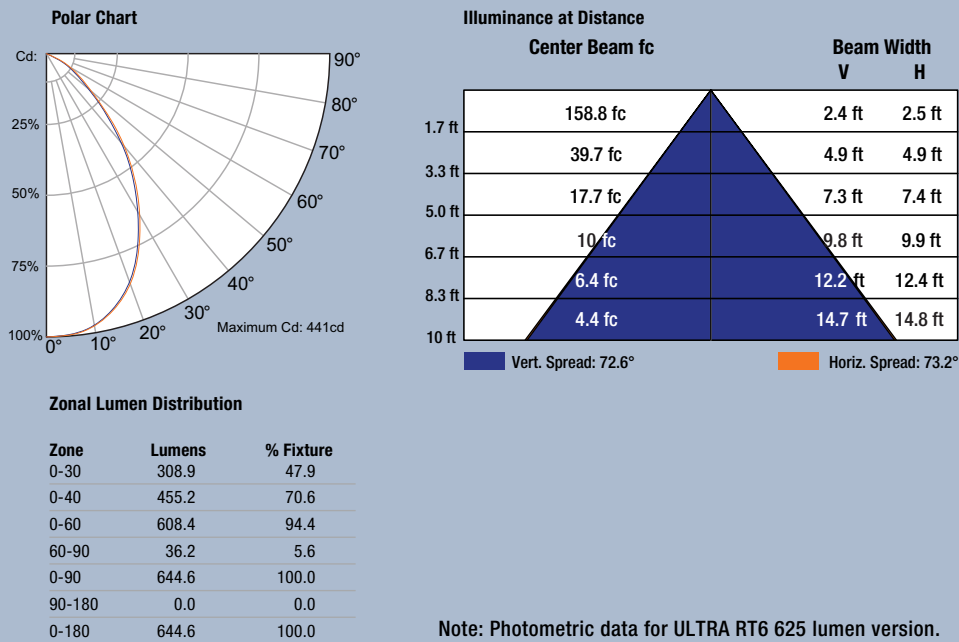

Photometric Information

Application Information

Application Notes

1. For Gimbal, operating temperature range between -32°F and +95°F (0°C and +35°C).
   For non-Gimbal, operating temperature range between -32°F and +104°F (0°C and +40°C).
2. Suitable for use in indoor dry and damp location environments.
3. Suitable for dimmers or in housings controlled by a dimmer – see www.sylvania.com/RT6 for detailed dimmer compatibility list.
4. Not intended for use with emergency light fixtures or exit lights.
5. For use in housings that can structurally support a lamp weighing one pound.
6. Designed to install in standard 6" insulated and non-insulated housings. For a list of compatible housings, please refer to www.sylvania.com/RT6.
7. For detailed warranty information, please see www.sylvania.com/RT6.