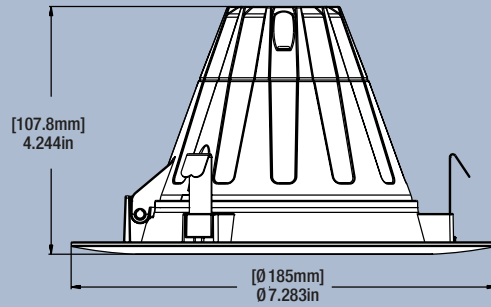

Assembly Diagram

RT6

RT6 Gimbal

Accessories

GU24 Socket Adaptor (For all RT6 models except 71208)

70650 LED/CRT6/GU24/SOCKET/ADAPTOR (sold separately)

Push Wire Adaptor (For all RT6 models except 71208)

70657 LED/CRT6/RETROFIT/ADAPTOR (sold separately)