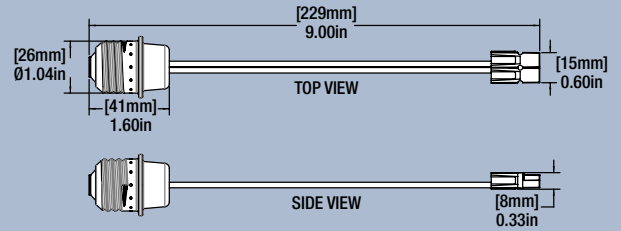

Assembly Diagram

RT6