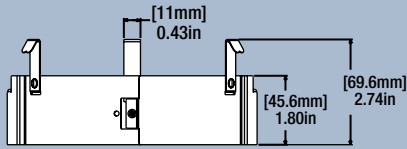

Accessories

Retrofit Band (For 6" housing models Progress Lighting P87-AT and Lightolier 1104IC)

70663 RT6/RETROFITBAND (sold separately)