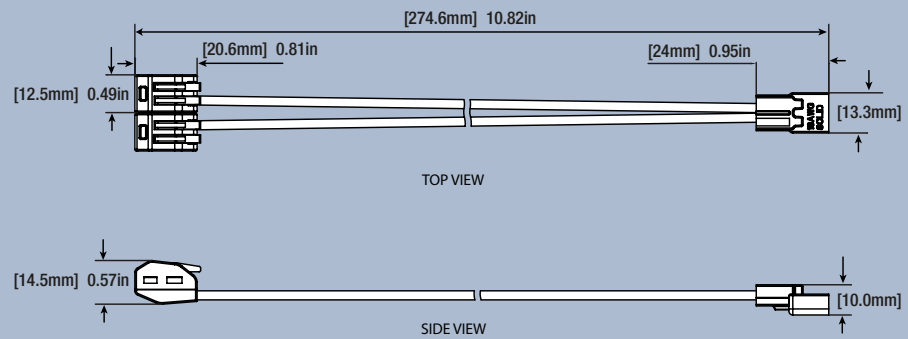

Push Wire Adaptor (For 71208)

70458 LED/RT/RETROFIT/ADAPTOR (sold separately)