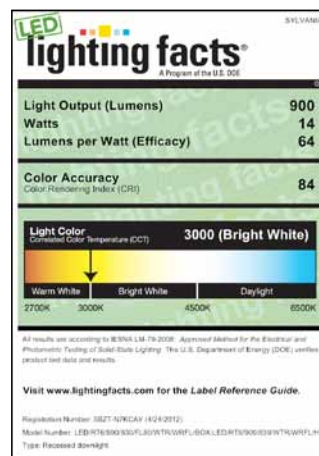

United States

OSRAM SYLVANIA
100 Endicott Street
Danvers, MA 01923
1-800-LIGHTBULB

Trade

Phone: 800-255-5042
Fax: 800-255-5043

National Accounts

Phone: 800-562-4671
Fax: 800-562-4674

OEM/Special Markets

Phone: 800-762-7191
Fax: 800-762-7192

Retail

Phone: 800-842-7010
Fax: 800-842-7011

SYLVANIA Lighting Services

Phone: 800-323-0572
Fax: 800-537-0784

Display/Optic

Phone: 888-677-2627
Fax: 855-543-1043

Canada

OSRAM SYLVANIA LTD.
2001 Drew Road
Mississauga, ON L5S 1S4
1-800-LIGHTBULB

Trade

Phone: 800-263-2852
Fax: 800-667-6772

OEM/Special Markets/Display/Optic

Phone: 800-265-2852
Fax: 800-667-6772

Retail

Phone: 800-720-2852
Fax: 800-667-6772

SYLVANIA Lighting Services

Phone: 800-663-4268
Fax: 866-239-1278

Mexico

OSRAM MEXICO

Tultitlan/Edo de Mexico
Phone: 011-52-55-58-99-18-50

ENCCELUM Technologies

United States
Phone: 201-928-2400
Fax: 201-928-4028

Canada

Phone: 905-731-7678
Fax: 905-731-1401

www.sylvania.com

[/sylvania](https://twitter.com/sylvania)

[/sylvania](https://facebook.com/sylvania)

SYLVANIA is a registered trademark of OSRAM SYLVANIA Inc.
SEE THE WORLD IN A NEW LIGHT is a registered trademark of OSRAM SYLVANIA Inc.
ENERGY STAR is a registered trademark of the US government.
Specifications subject to change without notice.

LED169R4