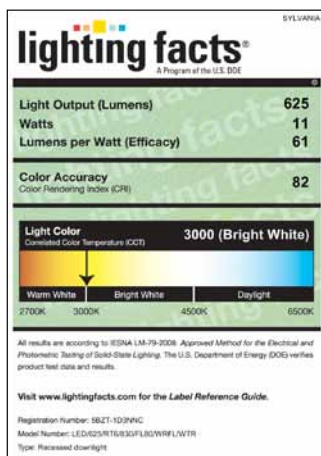

United States

OSRAM SYLVANIA
100 Endicott Street
Danvers, MA 01923
1-800-LIGHTBULB

Trade

Phone: 800-255-5042
Fax: 800-255-5043

National Accounts

Phone: 800-562-4671
Fax: 800-562-4674

OEM/Special Markets

Phone: 800-762-7191
Fax: 800-762-7192

Retail

Phone: 800-842-7010
Fax: 800-842-7011

SYLVANIA Lighting Services

Phone: 800-323-0572
Fax: 800-537-0784

Display/Optic

Phone: 888-677-2627
Fax: 855-543-1043

Canada

OSRAM SYLVANIA LTD.
2001 Drew Road
Mississauga, ON L5S 1S4
1-800-LIGHTBULB

Trade

Phone: 800-263-2852
Fax: 800-667-6772

OEM/Special Markets/Display/Optic

Phone: 800-265-2852
Fax: 800-667-6772

Retail

Phone: 800-720-2852
Fax: 800-667-6772

SYLVANIA Lighting Services

Phone: 800-663-4268
Fax: 866-239-1278

Mexico

OSRAM MEXICO

Tultitlan/Edo de Mexico
Phone: 011-52-55-58-99-18-50

ENCCELUM Technologies

United States
Phone: 201-928-2400
Fax: 201-928-4028

Canada

Phone: 905-731-7678
Fax: 905-731-1401

www.sylvania.com

[/sylvania](https://twitter.com/sylvania)

[/sylvania](https://facebook.com/sylvania)

SYLVANIA is a registered trademark of OSRAM SYLVANIA Inc.
SEE THE WORLD IN A NEW LIGHT is a registered trademark of OSRAM SYLVANIA Inc.
ENERGY STAR is a registered trademark of the US government.
Specifications subject to change without notice.

LED169R4