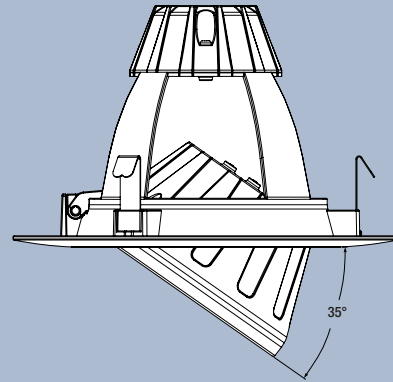

Assembly Diagram

RT6

RT6 Gimbal

Accessories

GU24 Socket Adaptor (For all RT6 models except 71208)

70650 LED/CRT6/GU24/SOCKET/ADAPTOR (sold separately)

Push Wire Adaptor (For all RT6 models except 71208)

70657 LED/CRT6/RETROFIT/ADAPTOR (sold separately)