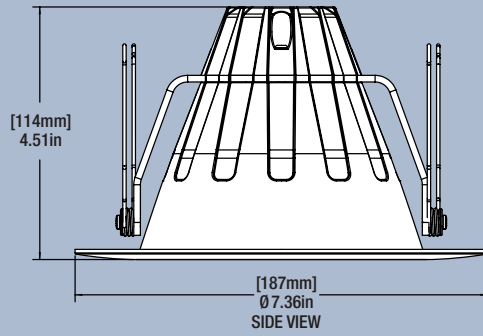

Assembly Diagram

RT6