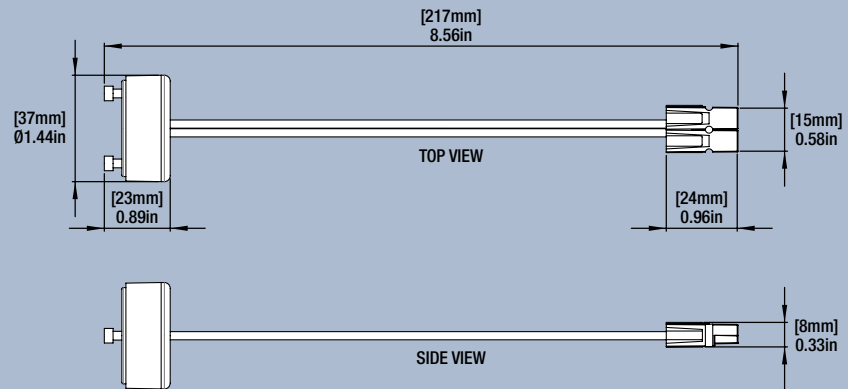

Accessories

GU24 Socket Adaptor (For all RT6 models except 71208)

70650 LED/CRT6/GU24/SOCKET/ADAPTOR (sold separately)