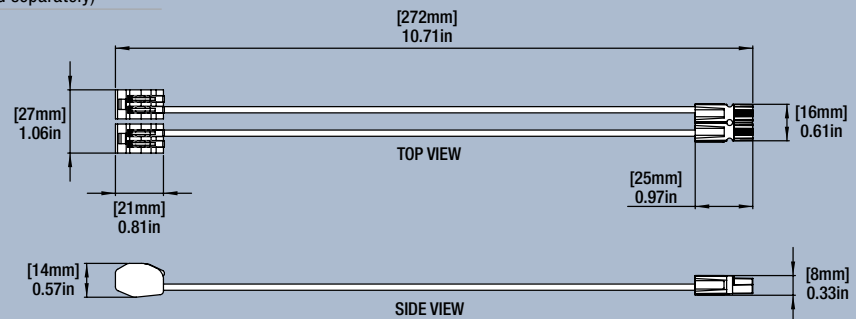

Push Wire Adaptor (For all RT6 models except 71208)

70657 LED/CRT6/RETROFIT/ADAPTOR (sold separately)