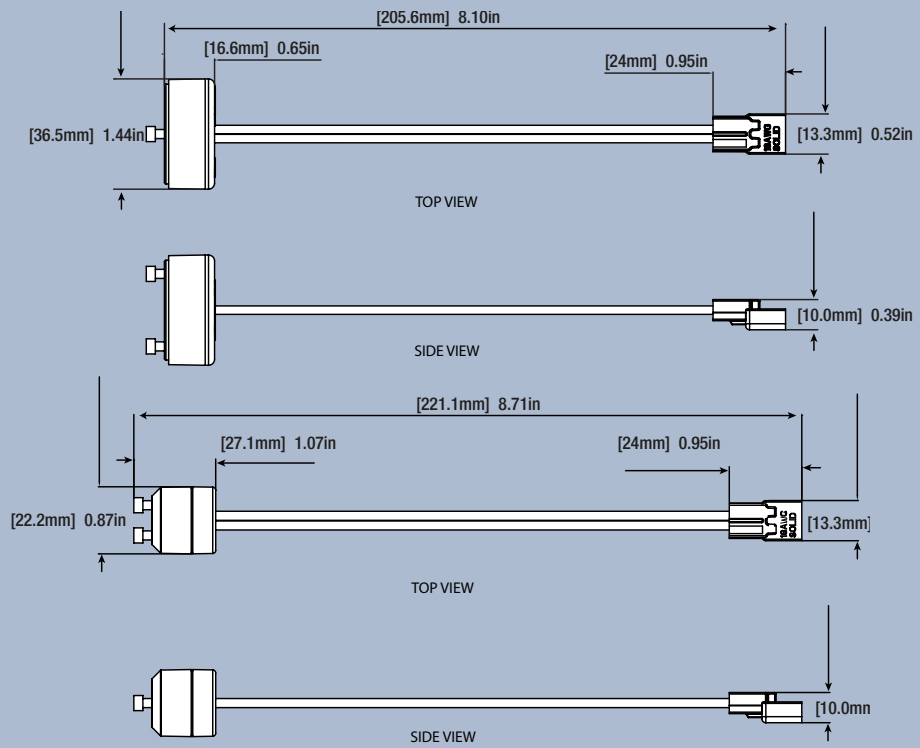

Accessories

GU24 Socket Adaptor (For 71208)

70447 LED/RT/GU24/SOCKET/ADAPTOR (sold separately)