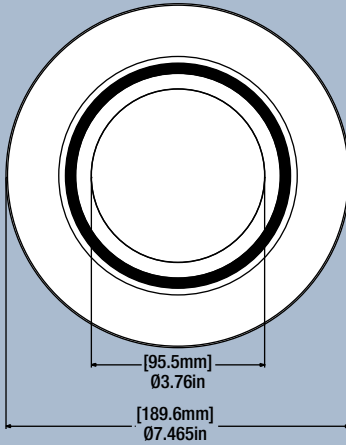

Accessories

Retrofit Band (For 6" housing models Progress Lighting P87-AT and Lightolier 1104IC)

70663 RT6/RETROFITBAND (sold separately)

Retrofit Trim (For non-Gimbal only, can not be used with Gimbal)

70708	RT6/TRIM/BLK	One Tone: Black Trim & Black Reflector
70709	RT6/TRIM/ORBZ	One Tone: Bronze Trim & Bronze Reflector
70710	RT6/TRIM/SN	One Tone: Satin Nickel Trim & Satin Nickel Reflector
70711	RT6/TRIM/BLKBAFFLE	Two Tone: White Trim & Black Baffle Reflector
70712	RT6/TRIM/WHTBAFFLE	Two Tone: White Trim & White Baffle Reflector
70715	RT6/TRIM/ALZAK	Two Tone: White Trim & Alzak Reflector

70708