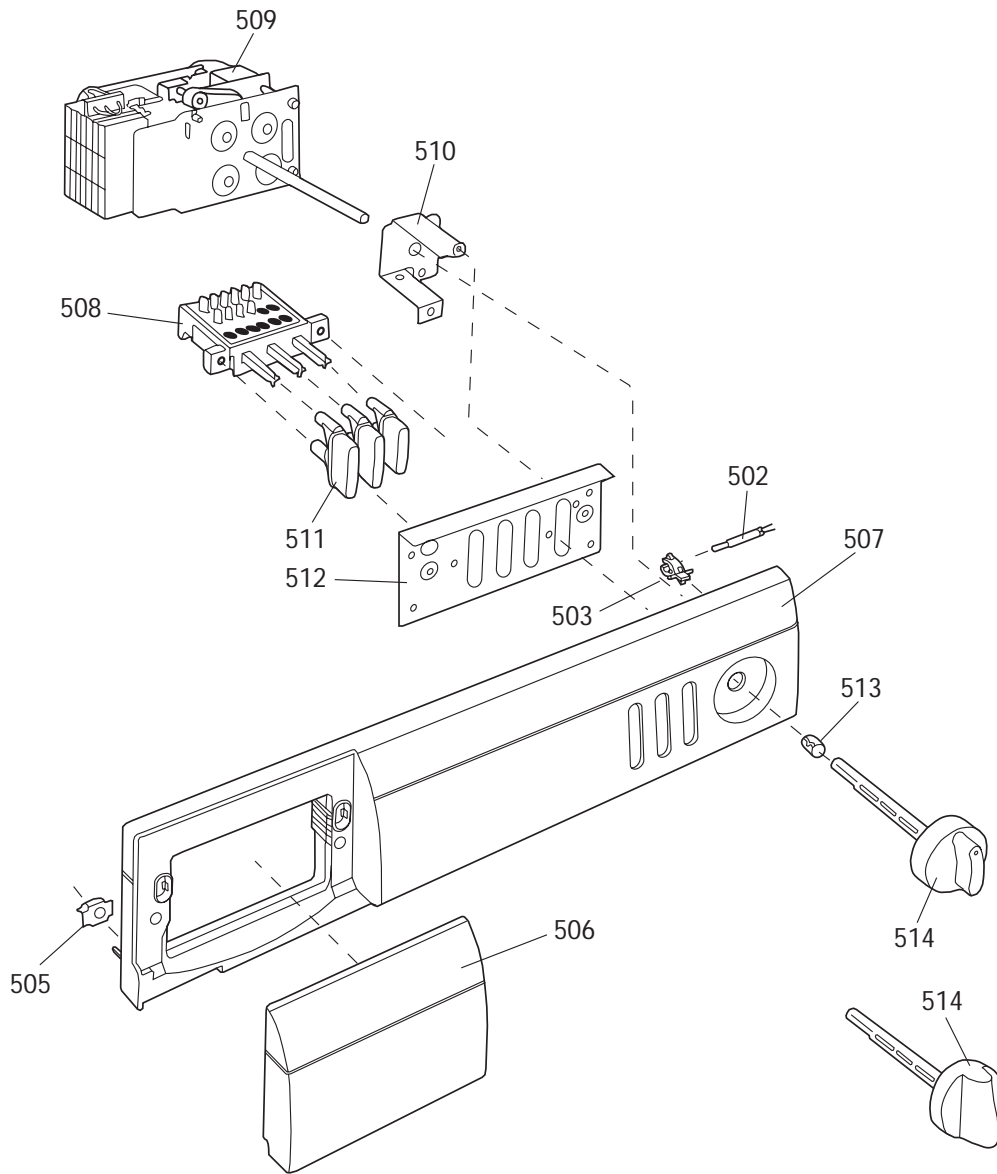

Control panel and related parts

ASKO, 7005 US - White (TD70A)

Pos	Spare part No.	Description	Qty	Comment
502	8060478	Ind. Lamp 600's WM	1 Pcs	
503	8060415	Lens Ind. WM80/90/100/120/70	1 Pcs	
505	8901591	Clip/Panel 600-700's	5 Pcs	
506	8059674-0-UL	HANDLE DRYER GEN.-05 UL WHITE	1 Pc's	
507	8060753-0-UL	Control Panel 7005	1 Pcs	
507-a	8902042	Screw Protective Cover Dryer	4 Pcs	
508	8007969	Switch/Selector 7003/04/05	1 Pcs	
508-a	8900944	Screw Toe Kick 20 Torx	2 Pcs	
509	8053125	Timer	1 Pcs	
509-a	8900944	Screw Toe Kick 20 Torx	2 Pcs	
510	8053126	Timer Bracket	1 Pcs	
510-a	8900338	Screw 20 Torx, Self Tapping	1 Pcs	
510-b	8901413	Lock Washer, laundry tops	1 Pcs	
511	8059702-0	Push Button 02	3 Pcs	
512	8053183	Mounting Plate	1 Pcs	
512-a	8900338	Screw 20 Torx, Self Tapping	4 Pcs	
512-b	8901413	Lock Washer, laundry tops	2 Pcs	
514	8061195-0	Knob Dryer Complete 05	1 Pcs	
590	8062361	INSTRUCTIONS 7005 US	1 Pc's