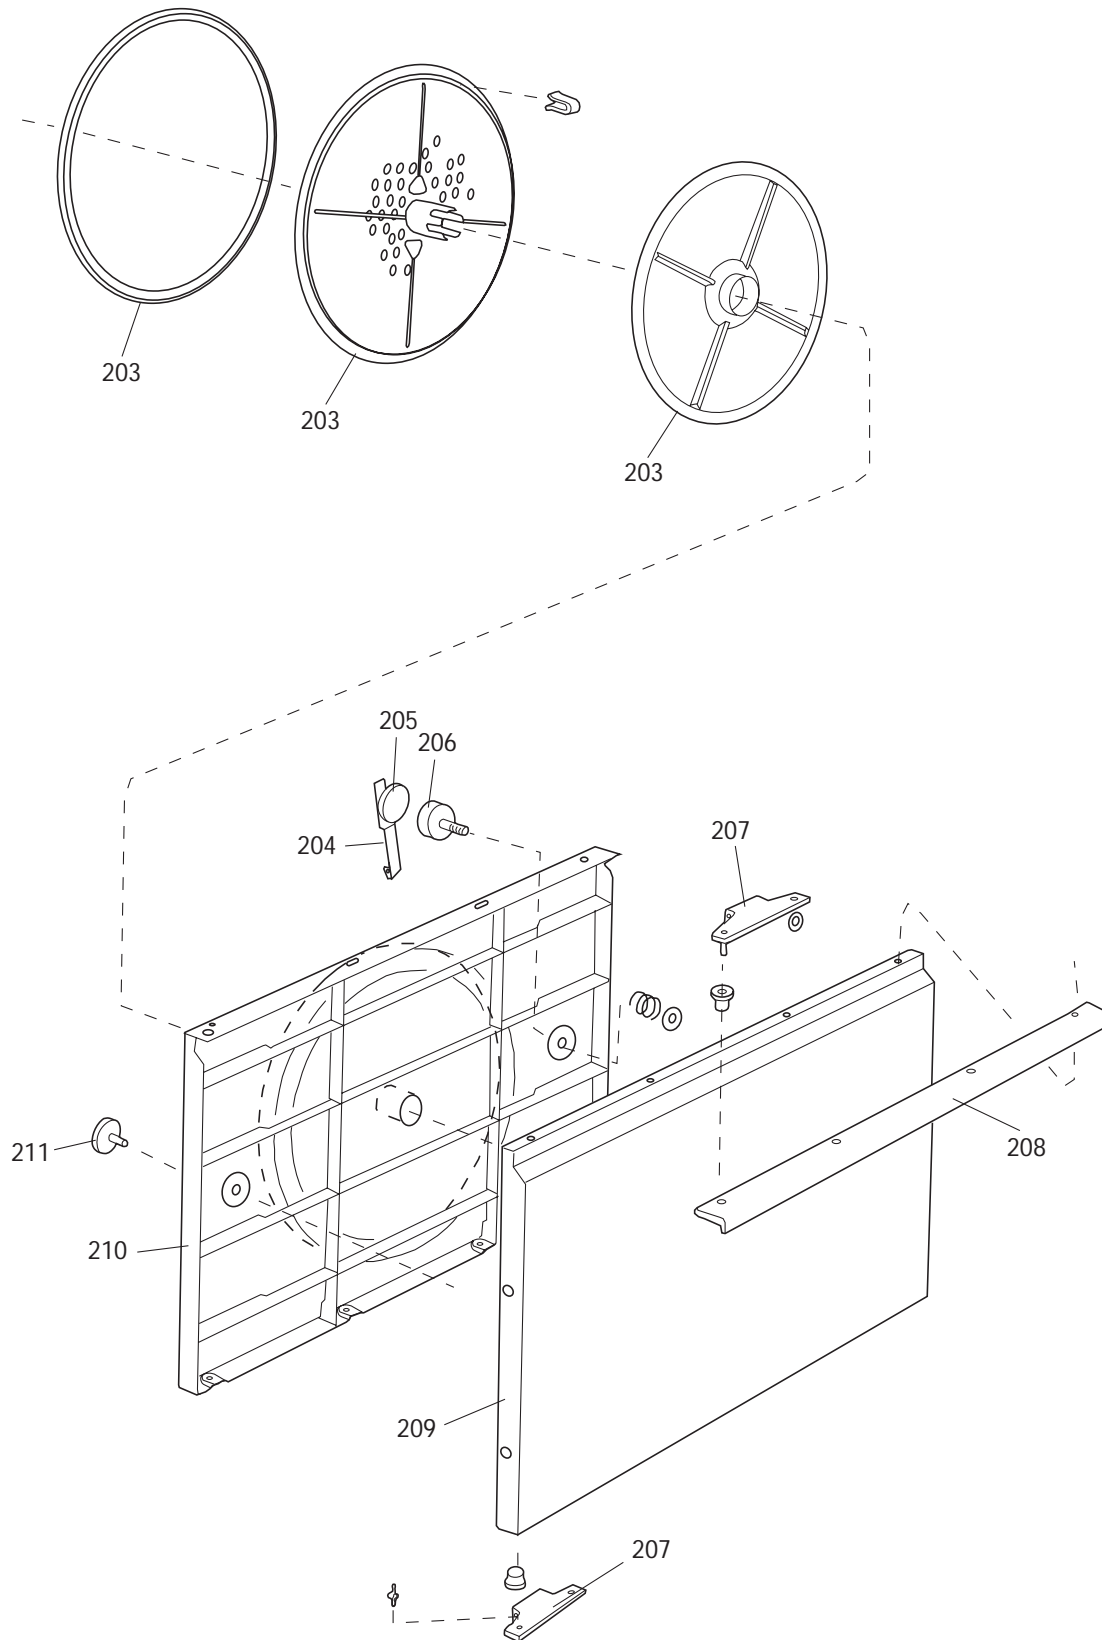

Casing and related parts

ASKO, 7005 US - White (TD70A)

Pos	Spare part No.	Description	Qty	Comment
101	8057035-0	Top Dryer 03/05 WH	1 Pcs	
101-a	8900369	Screw T25	3 Pcs	
101-b	8901415	Lock Washer	3 Pcs	
102	8061488	Rear Panel Dryer	1 Pcs	
102-a	8900369	Screw T25	11 Pcs	
102-b	8901415	Lock Washer	2 Pcs	
103	8052650	Diaphragm - Overheat	1 Pcs	
104	8052640-0	Lid, Exhaust Canal	2 Pcs	
105	8061223-0	Outer Casing	1 Pcs	
105-a	8902066	Screw	4 Pcs	
106	8056041-0	Cover Plate for Hinge Pin	2 Pcs	
107	8053103	Guard Fan Casing	1 Pcs	
107-a	8902042	Screw Protective Cover Dryer	2 Pcs	
108	7382154	Rubber Buffer WM 03/05	4 Pcs	
109	8050651-0	Lower Cover 73/70	1 Pcs	
109-a	8050841	Grommet	2 Pcs	
109-b	8900746	Screw	2 Pcs	
109-c	8901497	SPEEDNUT SNU 0536	2 Pcs	
111	8003338	Rubber Foot	4 Pcs	
112	8052641	STUB EXHAUSTCANAL UL4	1 Pcs	

Datum

2003-05-23

Date

YTTERLUCKA

OUTER DOOR