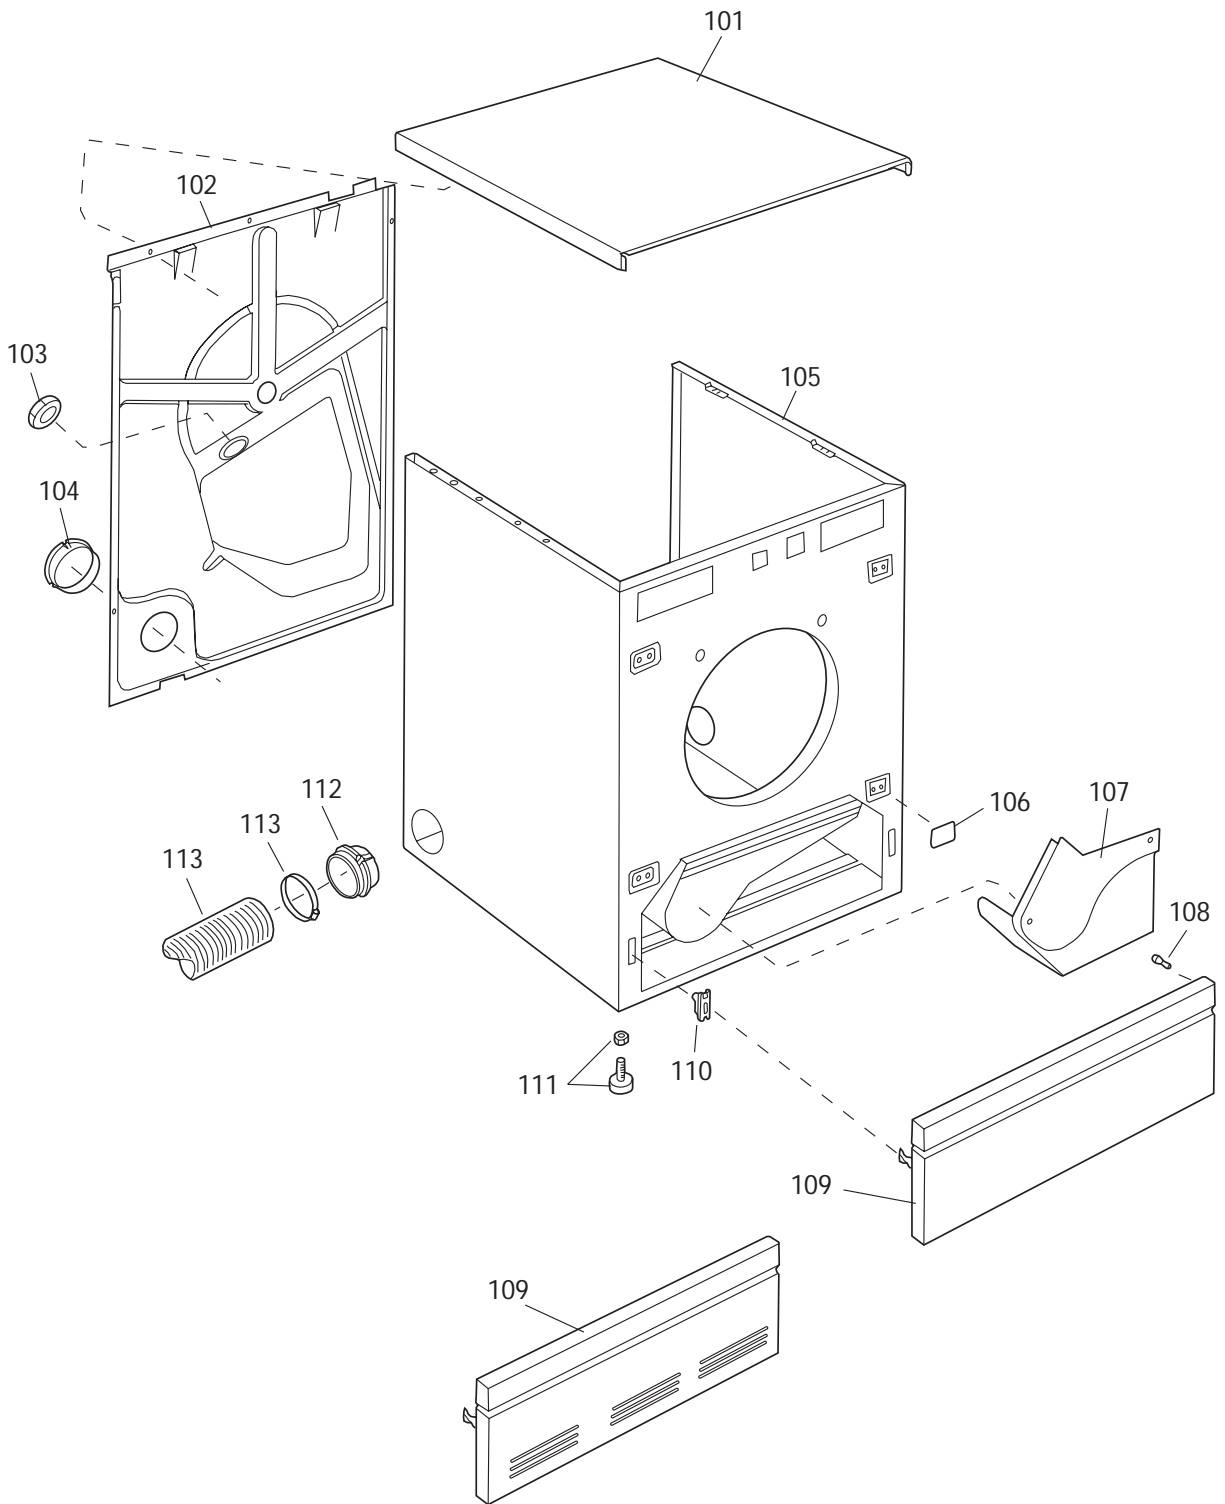

Drum and related parts

ASKO, 7005 US - White (TD70A)

Pos	Spare part No.	Description	Qty	Comment
401	8057040	Front Seal 03/05 TD	1 Pcs	
402	8061444	Front Condenser Housing	1 Pcs	
403	8052622	Drum Roller Frt. TD	1 Pcs	
403-a	8060477	Screw	2 Pcs	
403-b	8901193	Locking Nut	2 Pcs	
403-c	8901337	Washer	2 Pcs	
404	8801041	Felt Strip	1 Pcs	
405	8052589	Paddle	1 Pcs	
405-a	8902099	Screw	10 Pcs	
406	8061433	Drum Dryer 03/05	1 Pcs	
406-a	8052632	Bushing Rear Drum 03/05 TD	1 Pcs	
406-b	8901130	screw	1 Pcs	
406-c	8901155	Nut	1 Pcs	
406-d	8901337	Washer	1 Pcs	
407	8052626	Belt, 03/05 TD	1 Pcs	
408	8055054	Real Seal - Clamp	1 Pcs	
409	8052649	Felt Strip -Rear	1 Pcs	
410	8052587	Rear Panel	1 Pcs	
410-a	8900369	Screw T25	15 Pcs	
410-b	8901155	Nut	1 Pcs	
410-c	8901337	Washer	1 Pcs	
410-d	8901415	Lock Washer	2 Pcs	
411	8004439	Bearing, Dryer Rear Panel Al	1 Pcs	
413	8901807	Plug	1 Pcs	
415	8055200	Blower, Dryer Front All	1 Pcs	
416	8052584	Fan Casing	1 Pcs	
436	8052639	Exhaust Canal Bend	1 Pcs	
437	8052638	Exhaust Canal T-Tube	1 Pcs	

Control panel and related parts

ASKO, 7005 US - White (TD70A)

Pos	Spare part No.	Description	Qty	Comment
502	8060478	Ind. Lamp 600's WM	1 Pcs	
503	8060415	Lens Ind. WM80/90/100/120/70	1 Pcs	
505	8901591	Clip/Panel 600-700's	5 Pcs	
506	8059674-0-UL	HANDLE DRYER GEN.-05 UL WHITE	1 Pc's	
507	8060753-0-UL	Control Panel 7005	1 Pcs	
507-a	8902042	Screw Protective Cover Dryer	4 Pcs	
508	8007969	Switch/Selector 7003/04/05	1 Pcs	
508-a	8900944	Screw Toe Kick 20 Torx	2 Pcs	
509	8053125	Timer	1 Pcs	
509-a	8900944	Screw Toe Kick 20 Torx	2 Pcs	
510	8053126	Timer Bracket	1 Pcs	
510-a	8900338	Screw 20 Torx, Self Tapping	1 Pcs	
510-b	8901413	Lock Washer, laundry tops	1 Pcs	
511	8059702-0	Push Button 02	3 Pcs	
512	8053183	Mounting Plate	1 Pcs	
512-a	8900338	Screw 20 Torx, Self Tapping	4 Pcs	
512-b	8901413	Lock Washer, laundry tops	2 Pcs	
514	8061195-0	Knob Dryer Complete 05	1 Pcs	
590	8062361	INSTRUCTIONS 7005 US	1 Pc's	