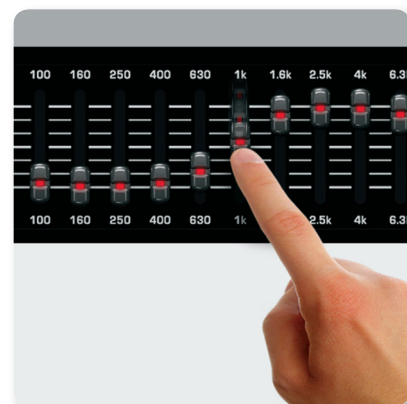

FBQ - Totally Feedback-Free

For more than 20 years, **BEHRINGER** has designed and manufactured some of the most successful FBQ Feedback Elimination processors. Now you can own and enjoy the benefits of this technology, as we have integrated the revolutionary FBQ Feedback Detection System in this product, so your sound system is completely feedback-free, allowing you to focus on your performance. Utilizing an ultra-fast feedback detection system, this ingenious circuitry helps you recognize and tame feedback frequencies immediately. When feedback is sensed in a specific frequency range, the LED on the associated EQ fader illuminates, showing you at a glance which fader to lower to overcome the feedback. That simple!