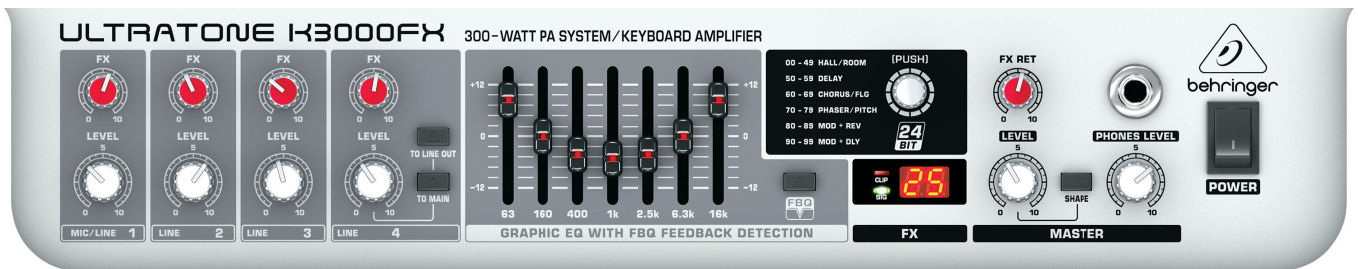

Keyboard Amplifiers

ULTRATONE K3000FX

Ultra-Flexible 300-Watt 4-Channel
PA System / Keyboard Amplifier with
FX and FBQ Feedback Detection

For service, support or more information contact the BEHRINGER location nearest you:

Europe
MUSIC Group Services UK
Tel: +44 156 273 2290
Email: CARE@music-group.com

USA/Canada
MUSIC Group Services NV Inc.
Tel: +1 702 800 8290
Email: CARE@music-group.com

Japan
MUSIC Group Services JP K.K.
Tel: +81 3 6231 0454
Email: CARE@music-group.com

MUSIC Group accepts no liability for any loss which may be suffered by any person who relies either wholly or in part upon any description, photograph, or statement contained herein. Technical specifications, appearances and other information are subject to change without notice. All trademarks are the property of their respective owners. MIDAS, KLARK TEKNIK, LAB GRUPPEN, LAKE, TANNÖY, TURBOSOUND, TC ELECTRONIC, TC HELICON, BEHRINGER, BUGERA and DDA are trademarks or registered trademarks of MUSIC Group IP Ltd.
© MUSIC Group IP Ltd. 2016 All rights reserved.