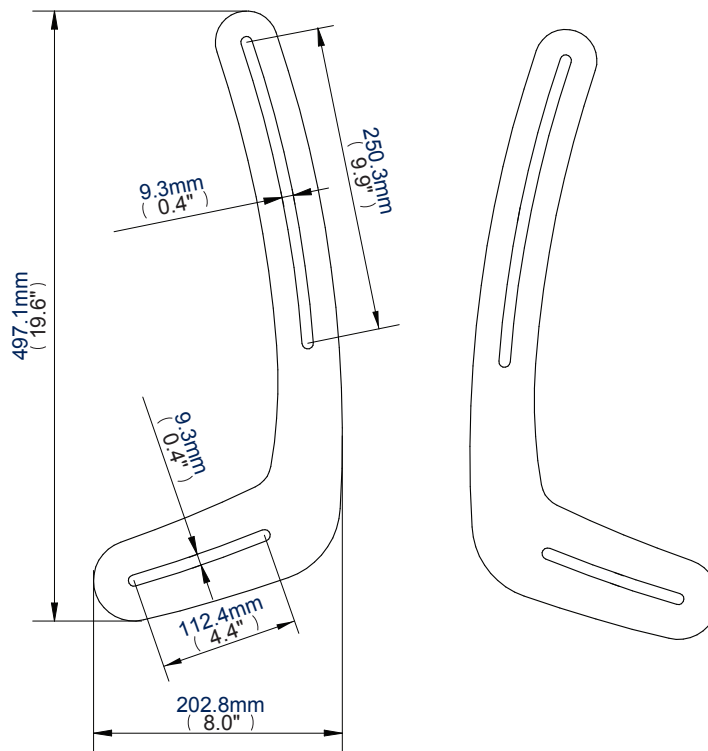

Fits easily to the back of your  
Flat Screen TV

Mount above or below the screen

Ideal for corner installations with  
an articulated mount

Creates a smart and tidy look for  
any installation

# Universal Soundbar Mount

For more information please visit [www.btechavmounts.com/BTV914](http://www.btechavmounts.com/BTV914)

**BTV914**

**Front View**

**Side View**

Colour:	Order Ref:	EAN Code:	Master Carton Qty:	Inner Carton Qty:	Master Carton Weight:	Master Carton Cube:
Black	BTV914/B	5019318440700	8	N/A	13.6kg (29.9lbs)	0.742cbm (0.21cuft)