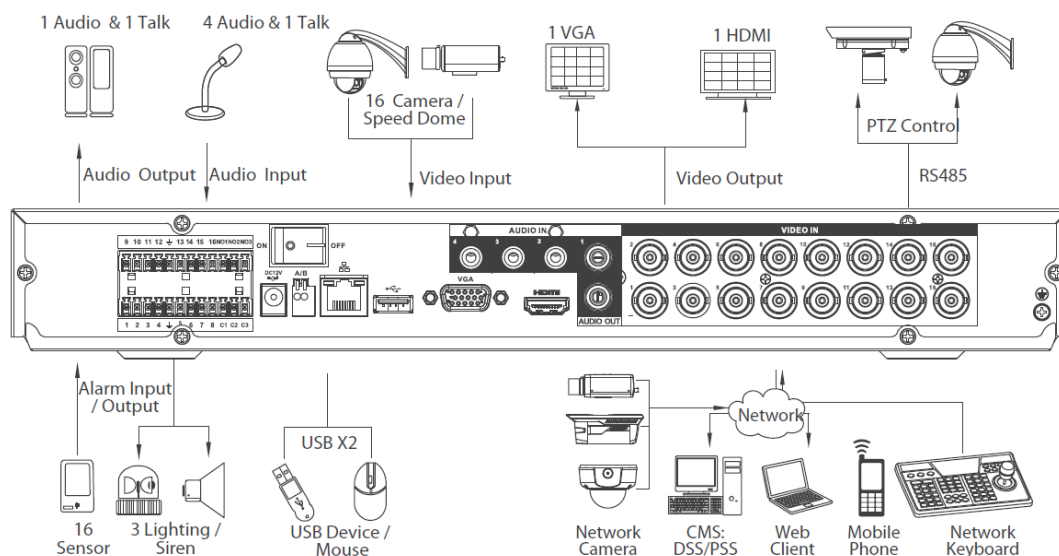

DH-HCVR5204/5208/5216A-S2

Backup Mode	USB Device/Internal SATA burner/Network	
Network		
Ethernet	RJ-45 port (10/100M)	RJ-45 port (10/100M/1000M)
Network Functions	HTTP, IPv4/IPv6, TCP/IP, UPNP, RTSP, UDP, SMTP, NTP, DHCP, DNS, PPPOE, DDNS, FTP, IP Filter, SNMP, P2P	
Max. User Access	128 users	
Smart Phone	iPhone, iPad, Android, Windows Phone	
Storage		
Internal HDD	2 SATA ports, up to 8TB	
Auxiliary Interface		
USB Interface	2 ports(1 Rear), USB2.0	
RS485	1 port, For PTZ control	
General		
Power Supply	DC12V/4A	DC12V/5A
Power Consumption	15W(without HDD)	
Working Environment	-10°C ~ +55°C / 10%~90%RH / 86~106kpa	
Dimension(W×D×H)	1U, 375mm×285mm×55mm	
Weight	2.35KG(without HDD)	

System Connection

*Takes HCVR5216A-S2 as an example

Dahua Technology Co., Ltd.

1199' BinAn Road, Binjiang District, Hangzhou, China

Tel: +86-571-87688883

Fax: +86-571-87688815

Email: overseas@dahuatech.com

www.dahuatech.com

*Design and specifications are subject to change without notice.

© 2015 Dahua Technology Co., Ltd.