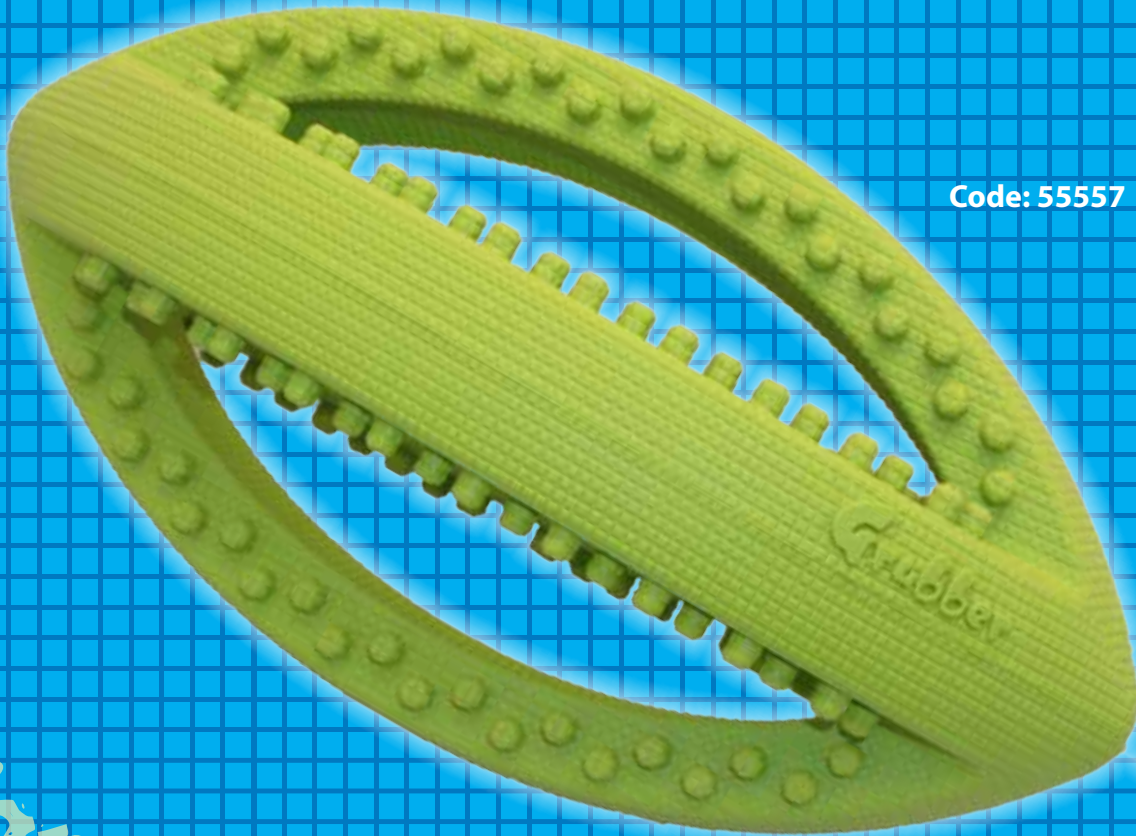

Play

Grubber™

INTERACTIVE BALL

Code: 5557

throw