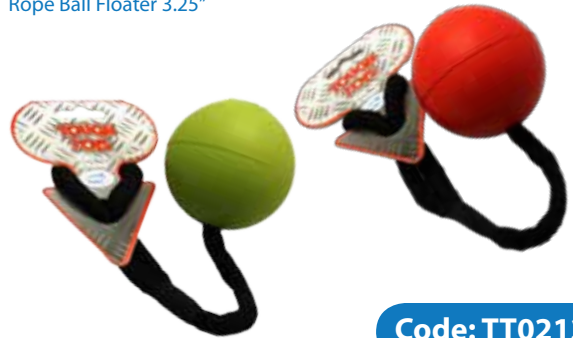

# TOUGH TOYS

Hardy toys for active dogs; Tough toys are super strong and are made with the finest natural rubber. This resilient range includes Bones, Balls, Rope Balls and Boingo balls and offers a safe solution to playtime for dogs of all sizes.

www.happypet.co.uk

Tough Toys  
Rubber Bone 8"

Code: TT0056T

Tough Toys  
Rubber Bone Supersize

Code: TT0059

Tough Toys  
Rubber Ball 3.25"

Code: TT0083T

Tough Toys  
Rope Ball Floater 3.25"