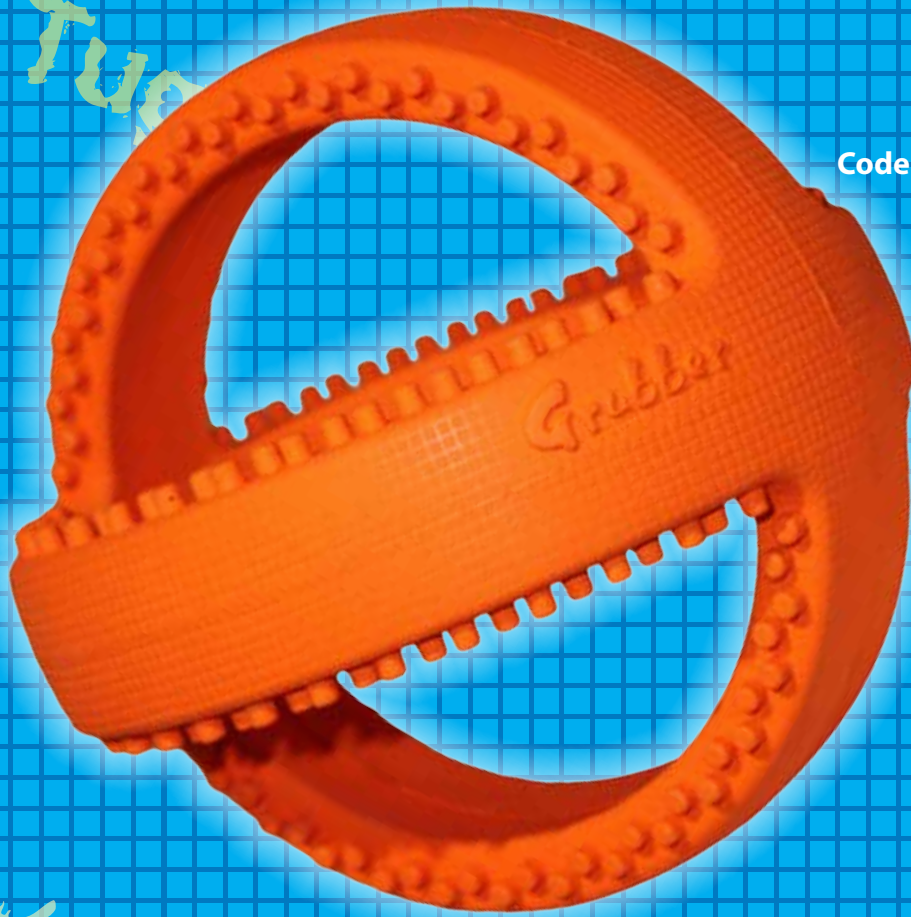

Tug

Code: 55558

Kick