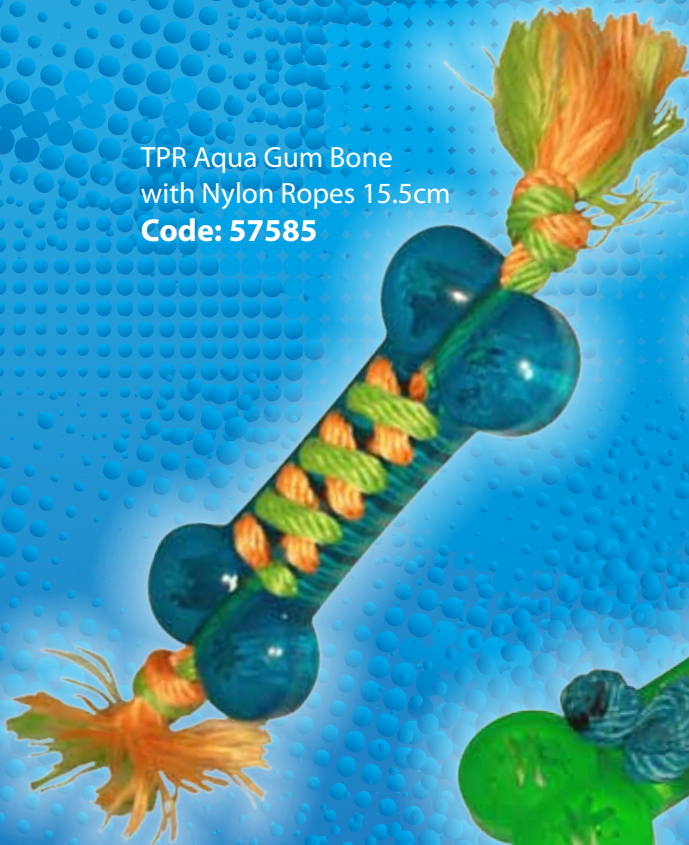

Aqua Gum has been carefully designed with your dog's enjoyment in mind. The range has been created to enhance your pets playing experience, whether its tugging, fetching or floating, these toys do it all! The clever composition of materials also helps to keep your dog's teeth and gums healthy and clean. Each toy is designed to hold treats for reward based playtime and training.

Product Code	Description	Dimensions	Pack
57584	TPR Aqua Gum Tristar with Nylon Rope	Approx. 32cm/ 13"	Each
57585	TPR Aqua Gum Bone with Nylon Rope	Approx. 15.5cm/ 6.25"	Each
57583	TPR Aqua Gum Tristar with Nylon Rope	Approx. 23cm/ 9"	Each