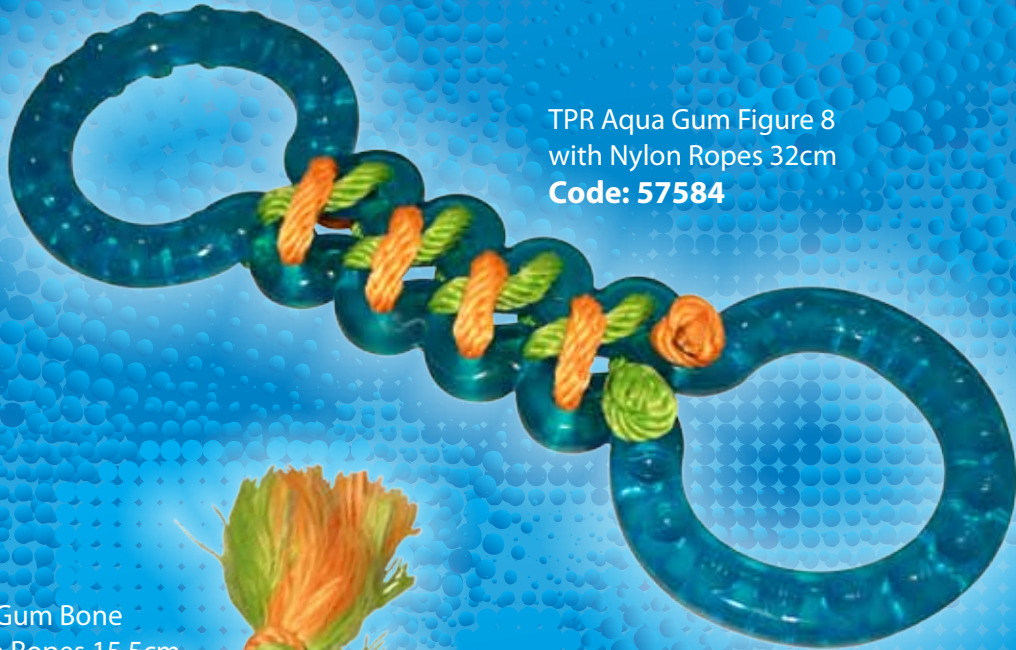

Code: TT0209

Studded Rope Ball  
2" Floater Mixed Colours

Code: TT0210

Rope Ball  
2.5" Floater Mixed Colours

Code: TT0211

Product Code	Description	Dimensions	Pack
TT0206	Studded Rope Ball 2"	Approx. 5cm/ 2"	Pack 4
TT0207	Studded Rope Ball 2.5"	Approx. 6cm/ 2.5"	Pack 4
TT0208	Rope Ball 3.25"	Approx. 8cm/ 3.25"	Pack 4
TT0209	Soccer Rope Ball 2.5"	Approx. 6cm/ 2.5"	Pack 4
TT0210	Studded Rope Ball 2" Floater	Approx. 5cm/ 2"	Pack 4
TT0211	Rope Ball 2.5" Floater	Approx. 6cm/ 2.5"	Pack 4

Aqua Gum has been carefully designed with your dog's enjoyment in mind. The range has been created to enhance your pets playing experience, whether its tugging, fetching or floating, these toys do it all! The clever composition of materials also helps to keep your dog's teeth and gums healthy and clean. Each toy is designed to hold treats for reward based playtime and training.