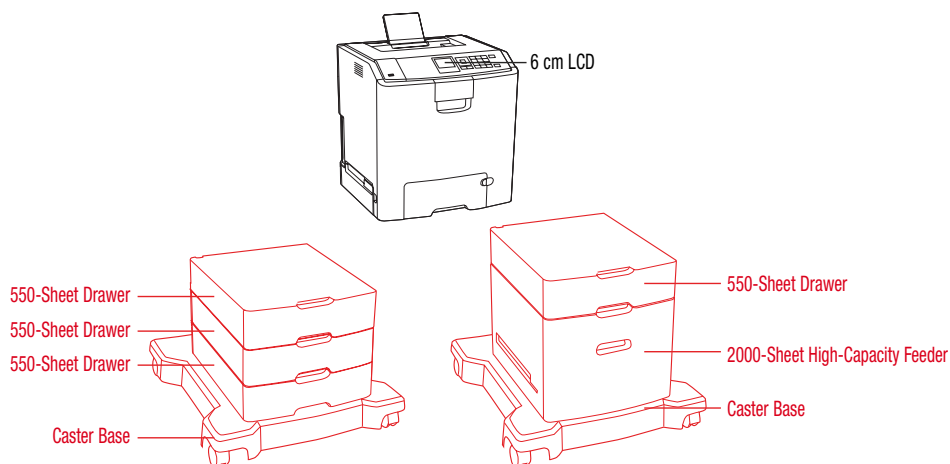

Lexmark C746 Family Product specifications

Standard
 Optional

Product specifications	Lexmark C746n	Lexmark C746dn	Lexmark C746dtn
Printing			
Display	2.4 inch (6 cm) colour LCD display		
Print Speed: Up to	Black: 33 ppm / Colour: 33 ppm		
Time to First Page: As fast as	Black: 9 seconds / Colour: 9 seconds		
Print Resolution, Colour	1200 x 1200 dpi, 4800 Colour Quality (2400 x 600 dpi)		
Processor	800 MHz		
Memory	Standard: 512 MB / Maximum: 1536 MB		
Hard Disk	Option available		
Recommended Monthly Page Volume⁴	1500 - 9200 Pages		
Maximum Monthly Duty Cycle: Up to⁵	85000 pages per month		
Supplies			
Supplies Yield	Average continuous black or continuous composite CMY declared cartridge yield up to this number of standard pages in accordance with ISO/IEC 19798., 12,000*-page Black High Yield Toner Cartridge, 7,000*-page Colour (CMY) Toner Cartridges		
Cartridge(s) Shipping with Product	6,000¹-page Black Starter Return Program Toner Cartridge, 6,000¹-page Colour (CMY) Starter Return Program Toner Cartridges		
Paper Handling			
Paper Handling Standard	300-Sheet Output Bin, 100-Sheet Multipurpose Feeder, 550-Sheet Input Tray	300-Sheet Output Bin, Integrated Duplex, 100-Sheet Multipurpose Feeder, 550-Sheet Input Tray	300-Sheet Output Bin, Integrated Duplex, 100-Sheet Multipurpose Feeder, 550-Sheet Drawer, 550-Sheet Input Tray
Paper Handling Optional	550-Sheet Drawer, 2,000-Sheet High Capacity Feeder, 550-Sheet Specialty Media Drawer		
Paper Input Capacity: Up to	Standard: 650 pages 75 gsm bond / Maximum: 4300 pages 75 gsm bond	Standard: 650 pages 75 gsm bond / Maximum: 4300 pages 75 gsm bond	Standard: 1200 pages 75 gsm bond / Maximum: 4300 pages 75 gsm bond
Paper Output Capacity: Up to	Standard: 300 pages 75 gsm bond / Maximum: 300 pages 75 gsm bond		
Media Types Supported	Card Stock, Envelopes, Paper Labels, Plain Paper, Transparencies, Vinyl Labels, Refer to the Card Stock & Label Guide		
Media Sizes Supported	10 Envelope, 7 3/4 Envelope, 9 Envelope, A4, A5, B5 Envelope, C5 Envelope, DL Envelope, B5, Executive, Folio, JIS-B5, Legal, Letter, Statement, Universal, Oficio, A6		
General			
Standard Ports	USB 2.0 Specification Hi-Speed Certified (Type B), Front USB 2.0 Specification Hi-Speed Certified port (Type A), Ethernet 10/100/1000 BaseTX (RJ-45)		
Optional Network Ports	Internal MarkNet™ N8120 Gigabit Ethernet, Internal MarkNet™ N8250 802.11b/g/n Wireless		
Optional Local Ports	Internal RS-232C serial, Parallel 1284-B Interface Card		
Print Noise Level, Operating	54 dBA		
Product Guarantee	1-Year Onsite Service, Next Business Day		
Energy Star	No	Yes	Yes
Specified Operating Environment	Temperature: 16 to 32°C (60 to 90°F), Humidity: 8 to 80% Relative Humidity, Altitude: 0 - 3048 Meters (10,000 Feet)		
Size (mm. - H x W x D) / Weight (kg)	455 x 435 x 400 mm / 25.2 kg	455 x 435 x 400 mm / 25.2 kg	582 x 435 x 545 mm / 29.7 kg