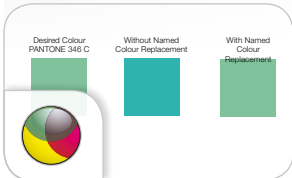

Lexmark C746 Family Colour laser printers

High-quality colour support for mid-size workgroups

The Lexmark C746 Family colour laser printers deliver the easy-to-use features and reliable performance essential to mid-size workgroups. Energy-saving features make responsible printing easy.

Features to optimise your work

Easy brand matching

Consistently match branded colours and print marketing collateral in-house with Lexmark Named Colour Replacement.

Flexible input capacity

With the optional 550-sheet drawers, a specialty media drawer and 2,000-sheet high-capacity feeder, customise input options to meet your printing needs.