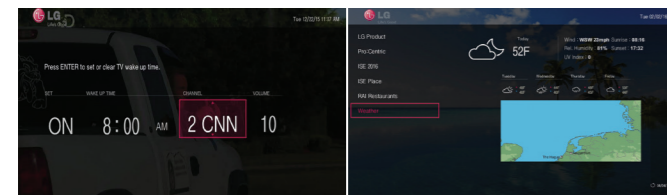

Wake-up Setting

Weather Information

• Personalized Pages

When linked with the Property Management System, it provides a Welcome Page with the guest name, Auto Language Setting and Billing information with the guest's name. (From 2016, Arabic, Hebrew, Persian language are also available)

• Various Additional Features

PCA serves the convenience of the guest through a Wake-up setting, Weather Information, Map Service, and much more functions that you can choose.

Easy Content Creation & Management

You can now differentiate your hotel with our customizable templates and pages which can be specialized for your property. Pro:Centric® provides you a solution that is easily customizable for your business.