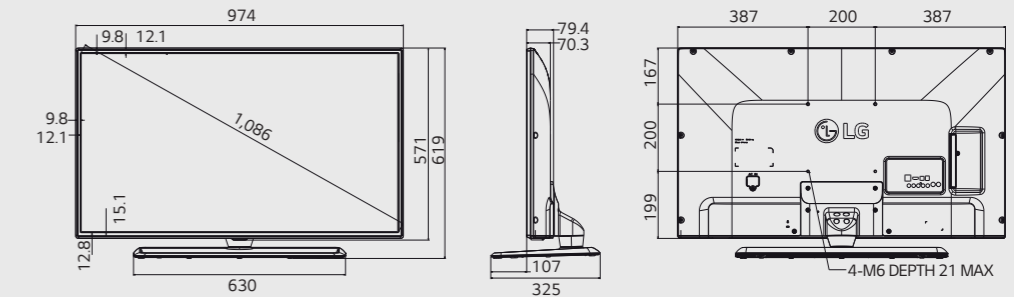

• Multi Channel Spooling

Operation of up to 8 hotel channels (22 sub-channels) can offer various information and added services.

Dimensions (mm, with stand)

32"

733.2 x 490 x 282

8.2kg

*Swivel

43"

974 x 619 x 325

12.6kg

*Swivel

49"

1,107 x 695 x 325

15.4kg

*Swivel

Connectivity