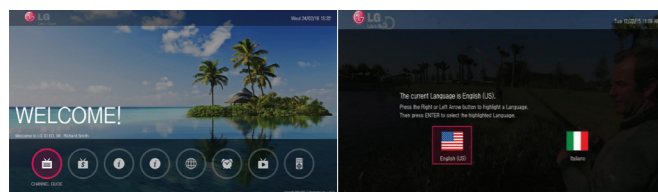

Language selection

Welcome Page