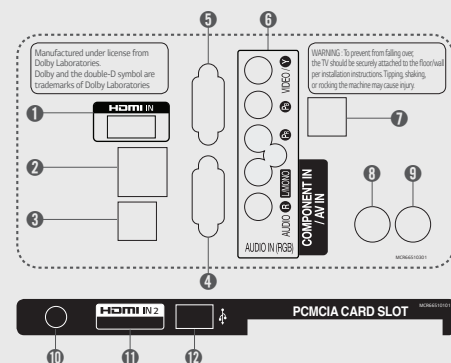

Dimensions (Unit : mm)

Connectivity

- 1 HDMI IN 1
- 2 LAN
- 3 OPTICAL DIGITAL AUDIO OUT
- 4 RS-232C IN
- 5 RGB IN (PC)
- 6 COMPONENT IN / AV IN
- 7 EXTERNAL SPEAKER OUT
- 8 LNB Satellite IN
- 9 ANTENNA / CABLE IN
- 10 H/P OUT
- 11 HDMI IN 2
- 12 USB IN