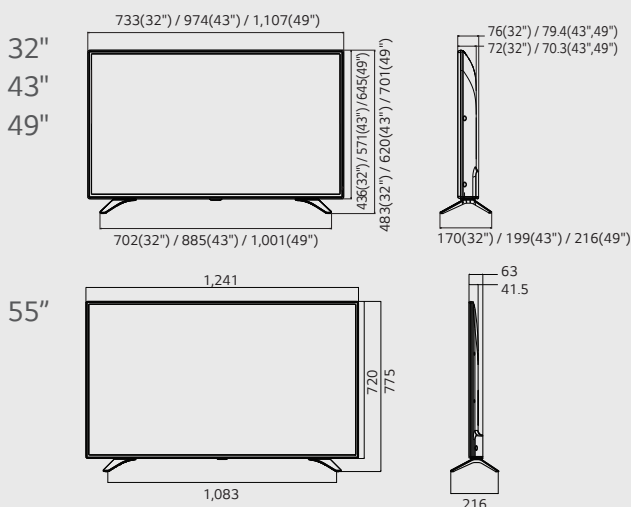

Dimensions (Unit : mm)

Connectivity

- 1 HDMI IN 1
- 2 LAN
- 3 OPTICAL DIGITAL AUDIO OUT
- 4 RS-232C IN
- 5 RGB IN (PC)
- 6 COMPONENT IN / AV IN
- 7 EXTERNAL SPEAKER OUT
- 8 LNB Satellite IN
- 9 ANTENNA / CABLE IN
- 10 H/P OUT
- 11 HDMI IN 2
- 12 USB IN