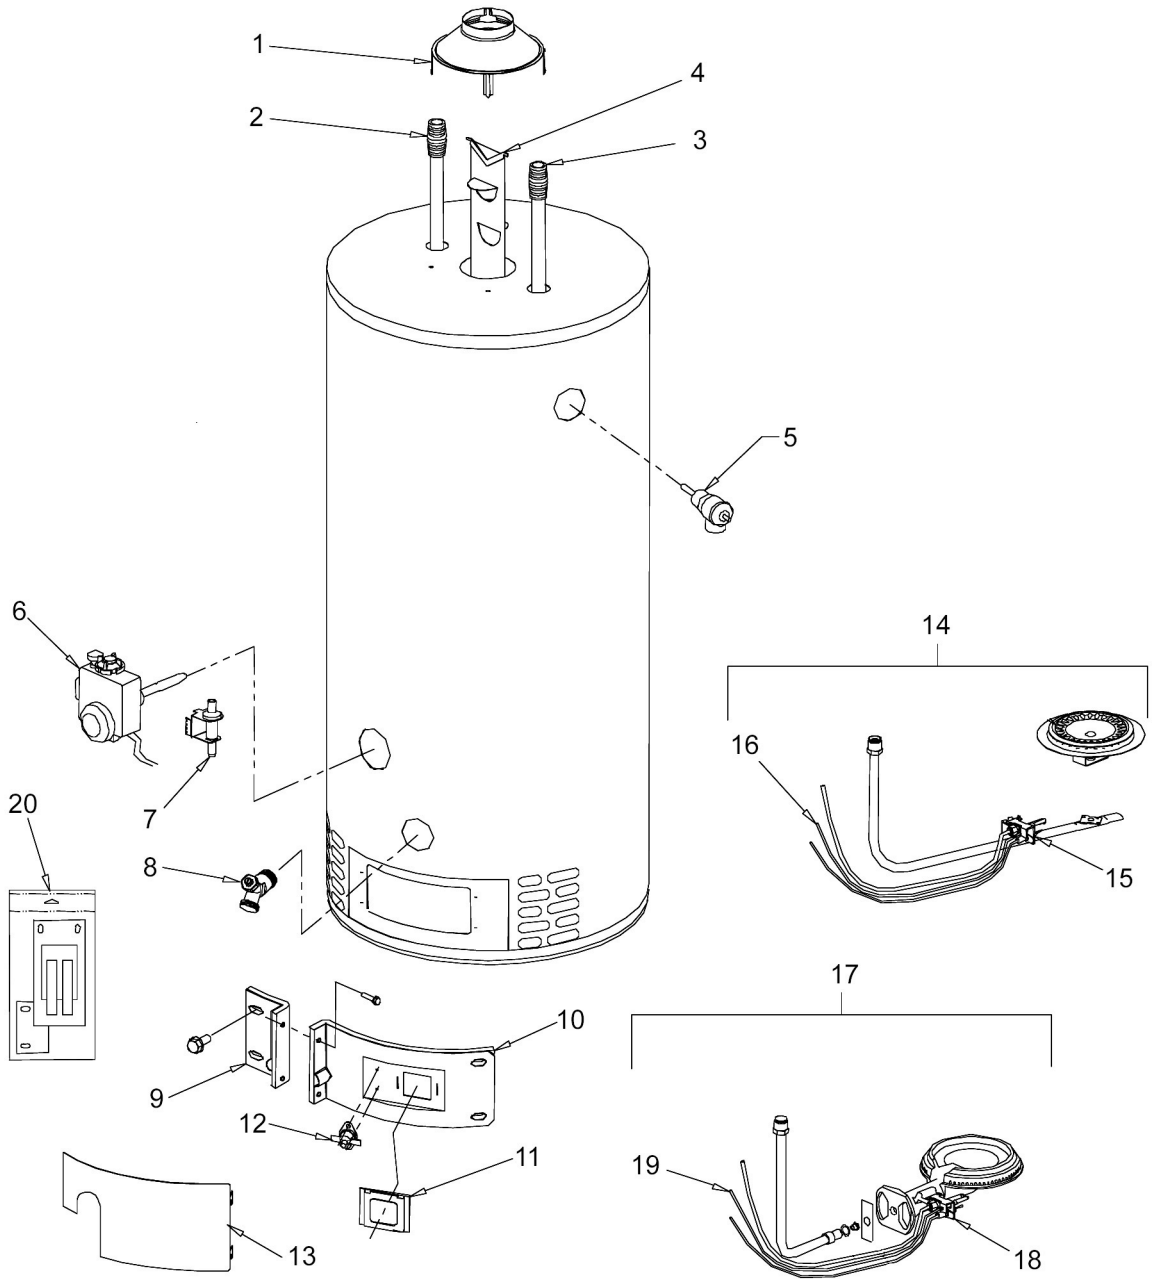

PARTS & SERVICE DEPARTMENT
 Nashville, Tennessee
 615-889-8900 / Fax: 615-547-1000
 www.Lochinvar.com

Replacement Parts List

**Residential Gas
 Flammable Vapor Ignition
 Resistant Water Heaters**

ITEM NO.	PART NO.	DESCRIPTION	MODEL NUMBER
1	DRH1000	Draft Hood	LT(N,L)040-4, LT(N,L)051, XD(N,L)050
1	DRH1020	Draft Hood	L(S,T)(N,L)030, L(S,T)(N,L)040, L(S,T)(N,L)040-3, LT(N,L)050
1	DRH1021	Draft Hood	LT(N,L)050-4
2	WTR1019	Hot Water Outlet/Anode, Magnesium	All Models
2	WTR1040	Hot Water Outlet/Aluminum Anode assembly	All Models
3	WTR1018	Cold Water Inlet Tube	All Models
4	JKT1005	Flue Baffle	LS(N,L)030
4	JKT1008	Flue Baffle	LT(N,L)040, LT(N,L)040-3
4	JKT1009	Flue Baffle	LT(N,L)050
4	JKT1010	Flue Baffle	LS(N,L)040, LS(N,L)040-3
4	JKT1011	Flue Baffle	LT(N,L)040-4, LT(N,L)050-4
4	JKT1013	Flue Baffle	LT(N,L)030
4	JKT1055	Flue Baffle	LT(N,L)051, XD(N,L)050
5	RLV1001	T&P Relief Valve	All Models
6	TST1006	Robertshaw Natural Gas Thermostat Kit	All Models
6	TST1000	Robertshaw Natural Gas Thermostat Kit	LTN051
6	TST1013	Robertshaw Natural Gas Thermostat Kit	XDN050
6	TST1007	Robertshaw LP Gas Thermostat Kit	All Models
6	TST1011	Robertshaw LP Gas Thermostat Kit	LTL051
6	TST1018	Robertshaw LP Gas Thermostat Kit	XDL050
7	PLT1063	Piezo Igniter	All Models
8	DRV1007	Brass Drain Valve	All Models
9	JKT1017	Left Side Inner Door with Gasket	LT(N,L)030
9	JKT1006	Left Side Inner Door with Gasket	LS(N,L)030, LT(N,L)040, LT(N,L)040-3, LT(N,L)040-4
9	JKT1019	Left Side Inner Door with Gasket	LS(N,L)040, LS(N,L)040-3, LT(N,L)050, LT(N,L)050-4, LT(N,L)051, XD(N,L)050
10	JKT1018	Right Side Inner Door with Gasket	LT(N,L)030
10	JKT1007	Right Side Inner Door with Gasket	LS(N,L)030, LT(N,L)040, LT(N,L)040-3, LT(N,L)040-4
10	JKT1021	Right Side Inner Door with Gasket	LS(N,L)040, LS(N,L)040-3, LT(N,L)050, LT(N,L)050-4, LT(N,L)051, XD(N,L)050
11	MSC1005	Sight Glass Assembly	All Models
12	RLY1002	Resettable Thermal Switch	LS(N,L)030, LTL040, LTL040-3, LS(N,L)040, LS(N,L)040-3, LT(N,L)050-4
12	PRS1024	Resettable Thermal Switch	LT(N,L)050, LT(N,L)051, XD(N,L)050
12	RLY1003	Resettable Thermal Switch	LT(N,L)030, LTN040, LTN040-3, LT(N,L)040-4
13	JKT1029	Outer Door	All Models
14	BNR1012	Complete NAT Burner Assembly	LSN030
14	BNR1022	Complete NAT Burner Assembly	LTN040, LTN040-3
14	BNR1025	Complete NAT Burner Assembly	LSN040, LSN040-3, LTN050
14	BNR1034	Complete NAT Burner Assembly	LTN040-4
14	BNR1036	Complete NAT Burner Assembly	LTN050-4
14	BNR1038	Complete NAT Burner Assembly	LTN030
14	BNR1069	Complete NAT Burner Assembly	LTN051, XDN050
15	PLT1067	Pilot Assembly Natural Gas	All Models
16	PLT1010	Thermocouple	All Models
17	BNR1021	Complete LP Cast Iron Burner Assembly	LTL030
17	BNR1023	Complete LP Cast Iron Burner Assembly	LTL040, LTL040-3
17	BNR1033	Complete LP Cast Iron Burner Assembly	LTL040, LTL040-3, LTL050
17	BNR1035	Complete LP Cast Iron Burner Assembly	LTL040-4
17	BNR1037	Complete LP Cast Iron Burner Assembly	LTL050-4
17	BNR1039	Complete LP Cast Iron Burner Assembly	LTL030
17	BNR1083	Complete LP Cast Iron Burner Assembly	LTL051, XDL050
18	PLT1061	Pilot Assembly LP Gas	All Models
19	PLT1010	Thermocouple	All Models
20	GKT1014	Inner Door Gasket kit	All Models