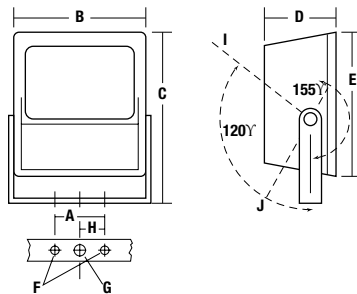

MAGNULITER® MH SERIES

Cat. #		Approvals
Job	Type	

APPLICATIONS

- General purpose floodlighting

SPECIFICATIONS

- Die cast aluminum housing with low 2.3 EPA
- Die cast aluminum door with bottom hinge and two Hubbell Gard® screw closures
  Tempered glass lens seals with silicone gaskets to frame and housing. Door pre-drilled for accessories
- Steel yoke with three-hole mounting pattern (MHP) or 2³/₈" O.D. cast aluminum slipfitter (MHK) . MHK has knuckle wiring chamber for splice or button photocontrol installation
- The parabolic reflector can produce a wide NEMA 5/6 beam or tighter NEMA 3 beam, depending on finish. See ordering information for exact beam spreads offered. Socket is horizontal and mogul base

- An easy service electrical Powr-Panl® ballast tray allows simple maintenance. All ballasts are HPF and are available in Quad-Tap®, Tri-Tap® and 480 volt. For 50 Hz ballast, consult factory
- Available in bronze, black, and gray powder paint finishes

LISTINGS

- Listed to UL1598 for use in wet locations

MHP