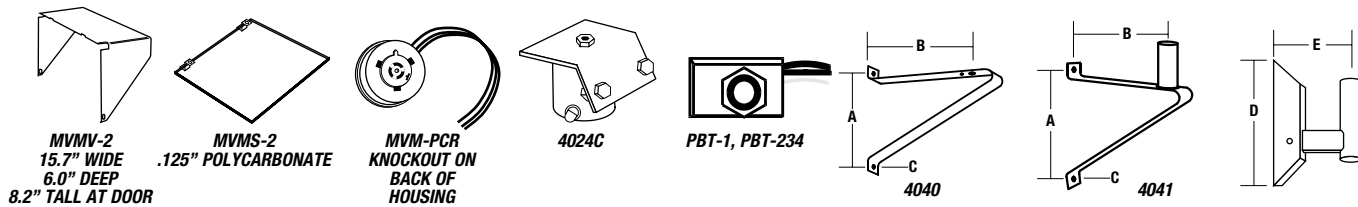

ORDERING INFORMATION

OPTIONS - Add Suffix

Catalog Number	Description
-F(X)	Single fuse for 120/277/347V; Double fuse for 208/240/480V; (specify voltage, e.g. "F(240)")
-PCR(X)	Twist-Lock™ photocontrol receptacle, specify voltage (e.g. "PCR(120)") when ordering with Quad-Tap or Tri-Tap (PTL photocontrol or WIH-OM ordered separately)
-C(X₁)(X₂)	16/3 pre-wired S.O. Cord - replace X₁ with cord length desired: 3 - 3ft.; 6 - 6ft.; 12 - 12ft.; specify voltage by replacing X₂ (e.g. "C6(120)"); not available in knuckle style mounting
-L	Unit with lamp (shipped separately)
-M53	Gray Lektrocote® finish
-M50	Black Lektrocote® finish

ACCESSORIES - Order Separately

Catalog Number	Description
MVM-V2¹	Top visor
MVM-S2^{1,2}	Polycarbonate shield
MVM-PCR	Photocontrol receptacle (120-480V) less photocontrol
4024C	Steel slipfitter for MVM, mounts over 2 3/8" OD tenons
PBT-1	Button photocontrol 120 volt (knockout on back & door)
PBT-234	Button photocontrol 208, 240, 277 volt
4040	Steel angle bracket for MVM, bronze finish
4041	Steel angle bracket with 2 3/8" OD tenon for MVK, bronze finish
TWK-11	Steel wall bracket with 2 3/8" tenon, bronze finish (use with MVK/MHK)

1. 1 Visor and polycarbonate shield may be used together; Visors are finished in bronze Lektrocote®
   2 For use with 400w and below

A	B	C	D	E	F
8 1/4"	9 1/2"	1 1/16" dia	11"	8"	8"
210 mm	241 mm	17.4 mm	279 mm	203 mm	203 mm