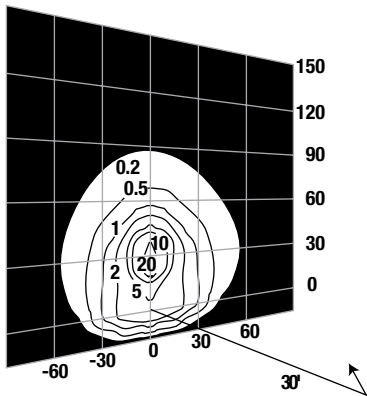

PHOTOMETRICS For additional photometric information and IES downloads, visit our web site at www.hubbelloutdoor.com

PHOTOMETRIC REPORTS

Catalog Number	Report #
MHX-0400H-36X	HP05203S.IES
MHX-0400H-33X	HP05377S.IES
MHX-0400S-26X	HP05223S.IES
MHX-0400S-23X	HP05227S.IES

Due to our continued efforts to improve our products, product specifications are subject to change without notice.

Outdoor Lighting

Hubbell Outdoor Lighting • 701 Millennium Boulevard • Greenville, SC 29607 • PHONE: 864-678-1000

For more information visit our web site: www.hubbelloutdoor.com