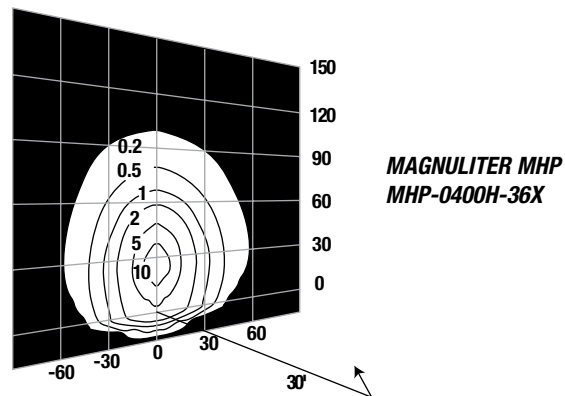

PHOTOMETRICS For additional photometric information and IES downloads, visit our web site at www.hubbelloutdoor.com

PHOTOMETRIC REPORTS

Catalog Number	Report #
MHX-0400H-36X	HP05203S.IES
MHX-0400H-33X	HP05377S.IES
MHX-0400S-26X	HP05223S.IES
MHX-0400S-23X	HP05227S.IES

Due to our continued efforts to improve our products, product specifications are subject to change without notice.

Outdoor Lighting

Hubbell Outdoor Lighting • 701 Millennium Boulevard • Greenville, SC 29607 • PHONE: 864-678-1000

For more information visit our web site: www.hubbelloutdoor.com