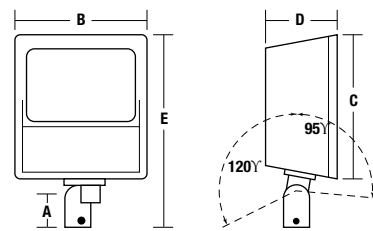

LISTINGS

- Listed to UL1598 for use in wet locations

MHP

MHK

	A	B	C	D	E	F	G	H	I	J
MHP	3 ¹ / ₈ " 79 mm	16 ³ / ₈ " 416 mm	20 ¹ / ₈ " 511 mm	9" 229 mm	17 ⁷ / ₈ " 454 mm	17 ³² / ₃₂ " 13 mm	7 ⁸ / ₈ " 22 mm	19 ¹⁶ / ₁₆ " 40 mm	12" R 305 mm	8 ⁵ / ₈ " R 219 mm
MHK	5 ¹ / ₂ " 140 mm	16 ³ / ₈ " 416 mm	25 ¹ / ₂ " 648 mm	9" 229 mm	17 ⁷ / ₈ " 454 mm					

REPLACEMENT PART

Catalog Number	Description
800-2918-0115	Lens door assembly, bronze

ORDERING INFORMATION

OPTIONS - Add Suffix

Catalog Number	Description
-F(X)	Single fuse for 120/277/347V; Double fuse for 208/240/480V; (specify voltage, e.g. "F(240)")
-PCR(X)	Twist-Lock™ photocontrol receptacle, specify voltage (e.g. "PCR(120)") when ordering with Quad-Tap or Tri-Tap (PTL photocontrol or WIH-OM ordered separately)
-C(X ₁)(X ₂)	16/3 pre-wired S.O. Cord - replace X ₁ with cord length desired: 3 - 3ft.; 6 - 6ft.; 12 - 12ft.; specify voltage by replacing X ₂ (e.g. "C6(120)"); not available in knuckle style mounting
-L	Unit with lamp (shipped separately)
-M53	Gray Lektrocote® finish
-M50	Black Lektrocote® finish