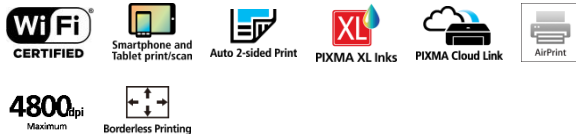

- Connect, print, copy and scan the way you want with this Wi-Fi All-In-One that delivers fast high quality, borderless prints
- Effortlessly print and scan using smart devices and Canon PRINT app - no internet required with built-in access point mode
- Experience the creative freedom of cloud printing and scanning with PIXMA Cloud Link
- Print more pages for your money with optional XL ink cartridges and auto 2-sided document printing
- Have fun creating personalised greeting cards, calendars and more using Easy-PhotoPrint+