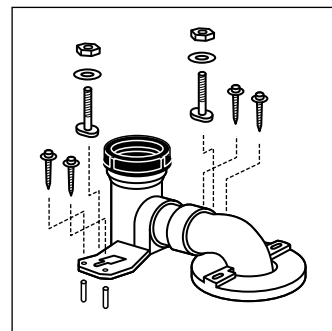

TOILET PARTS

Model: CST874S#XX

① Tank Lid with Velcro Tape*
TCU854CR#XX

② Flapper
THU138S

⑤ Flush Valve Gasket
THU097
(10 pcs)

④ Fill Valve
TSU05A.11

⑥ Top-Mounting Seat Hardware
THU651

⑦ Trip Lever*
THU004#XX

⑨ Side Plate with Velcro Tape*
TCU884CV#XX

⑩ Velcro Tape
THU107
(9 sets)

⑧ Modular Rough-In
TSU01W.12
TSU01W.10
TSU01W.14

*Color/Finish code must be specified when ordering