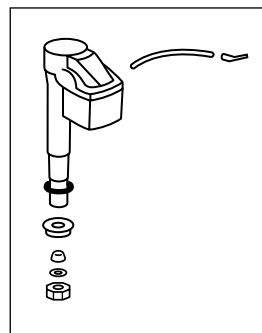

TOILET PARTS

Model: CST874S#XX

① Tank Lid with Velcro Tape*
TCU854CR#XX

② Flapper
THU138S

⑤ Flush Valve Gasket
THU097
(10 pcs)

④ Fill Valve
TSU05A.11

⑥ Top-Mounting Seat Hardware
THU651

⑦ Trip Lever*
THU004#XX

⑨ Side Plate with Velcro Tape*
TCU884CV#XX

⑩ Velcro Tape
THU107
(9 sets)

⑧ Modular Rough-In
TSU01W.12
TSU01W.10
TSU01W.14

*Color/Finish code must be specified when ordering