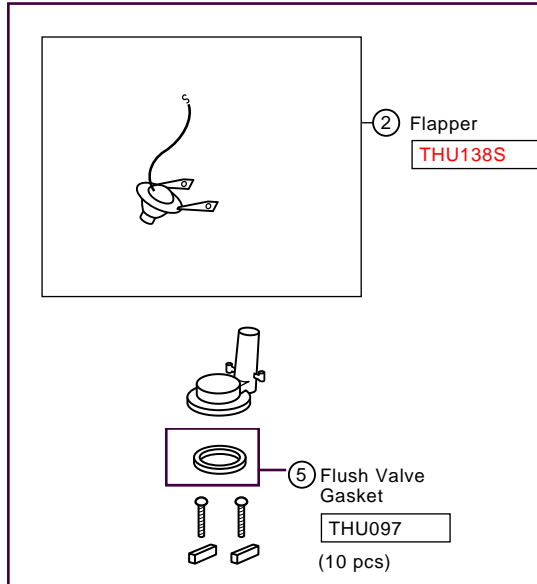

TOILET PARTS

Model: CST874S#XX

① Tank Lid with Velcro Tape*
TCU854CR#XX

② Flapper
THU138S

⑤ Flush Valve Gasket
THU097
(10 pcs)

④ Fill Valve
TSU05A.11

⑥ Top-Mounting Seat Hardware
THU651

⑦ Trip Lever*
THU004#XX

⑨ Side Plate with Velcro Tape*
TCU884CV#XX

⑩ Velcro Tape
THU107
(9 sets)

⑧ Modular Rough-In
TSU01W.12
TSU01W.10
TSU01W.14

*Color/Finish code must be specified when ordering