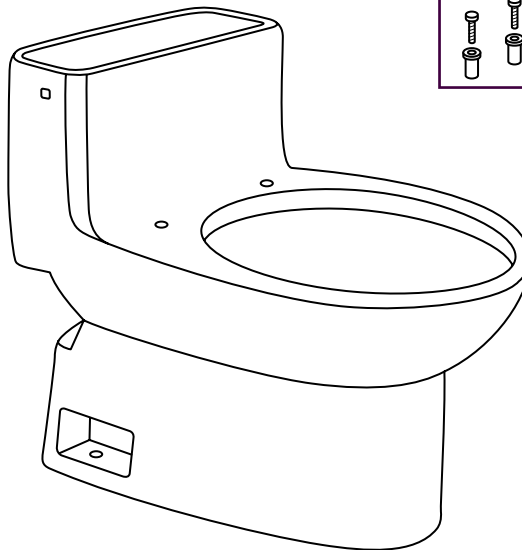

TOILET PARTS

Model: CST874S#XX

① Tank Lid with Velcro Tape*
TCU854CR#XX

② Flapper
THU138S

⑤ Flush Valve Gasket
THU097
(10 pcs)

④ Fill Valve
TSU05A.11

⑥ Top-Mounting Seat Hardware
THU651

⑦ Trip Lever*
THU004#XX

⑨ Side Plate with Velcro Tape*
TCU884CV#XX

⑩ Velcro Tape
THU107
(9 sets)

⑧ Modular Rough-In
TSU01W.12
TSU01W.10
TSU01W.14

*Color/Finish code must be specified when ordering