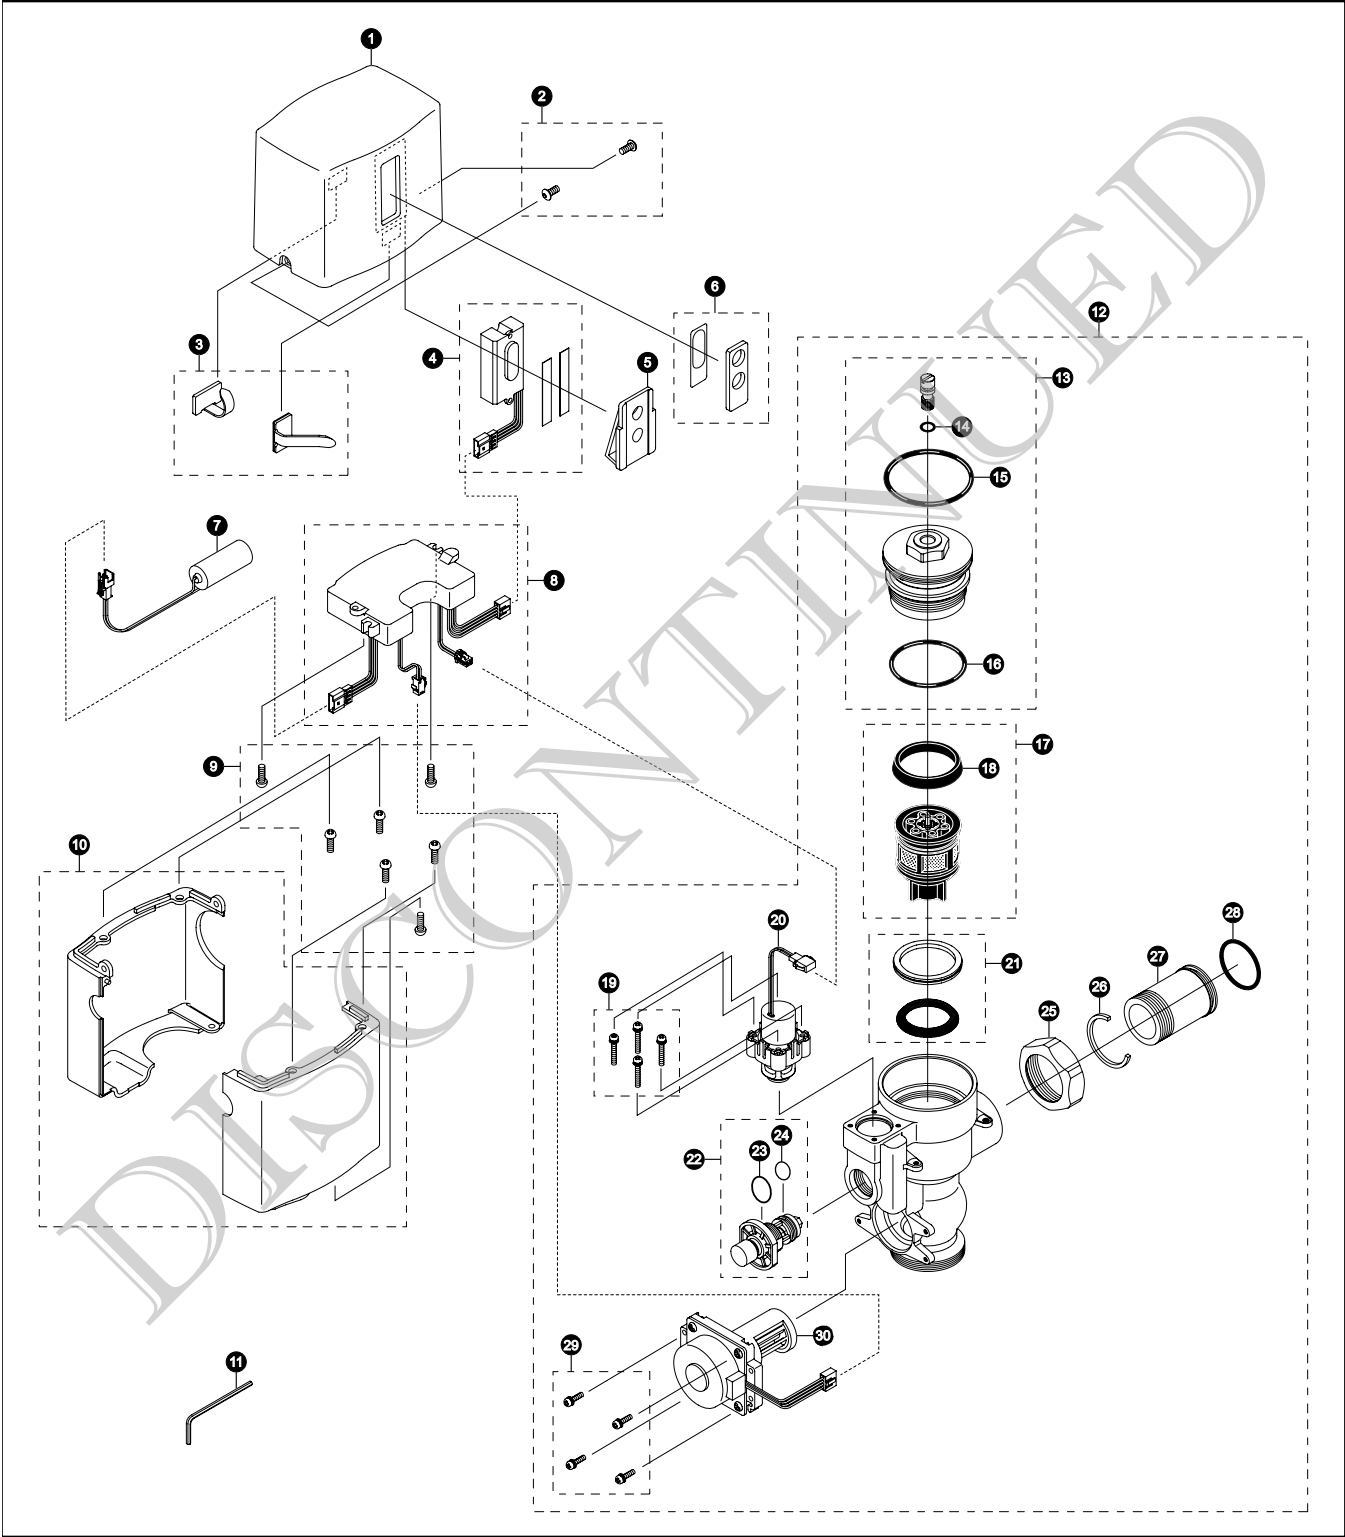

# TEW1GNC Series

TEW1GNC-32  
TEW1GNC

## EcoPower™ Sensor Toilet Flush Valve Exposed - 3.5 GPF Hydro-Power Charge

## EcoPower™ Sensor Toilet Flush Valve Exposed - 3.5 GPF Hydro-Power Charge

Item	Part	Description	Item	Part	Description
1	TH559EDV511	Top Cover	<b>Vacuum Breaker Sets</b>		
2	TH559EDV520	Hex Socket Pan Head Cap Screw M4 Set (2 pieces)	VB9CP-32		Exposed - Top Spud (1-1/2" Outlet)
3	TH559EDV517	Clamp Set	<b>Notes</b>		
4	TH559EDV515	Sensor Controller & Packing Set	For additional information, refer to the individual vacuum breaker parts sheets.		
5	TH559EDV516	Holder			
6	TH559EDV514	Glass & Packing Set			
7	TH559EDV410R	Back-Up Battery			
8	TH559EDV518	Controller (Toilet)			
9	TH559EDV513	M4 Screws (5 pieces)			
10	TH559EDV512	Lower Cover Set			
11	TH559EDV521	Allen Wrench			
12	TH559EDV501	Valve Body For Exposed (Toilet 3.5GPF)			
13	TH559EDV508	Valve Cap Assy (Toilet 3.5 GPF)(Urinal 1.0 GPF)			
14	TH305SV111	O-Rings (Cap Screw)(10 Pieces)			
15	TH305SV120	O-Rings (Valve Cap)(10 Pieces)			
16	TH305SV112	O-Rings (Valve Guide)(10 Pieces)			
17	TH323V104	Piston Assembly (1.0 - 3.5 GPF)			
18	TH305SV103	U-Packing (For Piston)(10 Pieces)			
19	TH559EDV301	Double Sems Screws M3 (4 pieces)			
20	TH559EDV510	Solenoid Unit & Diaphragm Assy			
21	TH321	Seal Washer Kit			
22	TH559EDV506	Manual Flushing Button			
23	.....	O-Rings (Manual Flushing Button)			
24	.....	O-Rings (Manual Flushing Button)			
25	TH305SV113	Nut			
26	TH305SV105	Locking Rings (10 Pieces)			
27	TH305SV114	Tail Piece			
28	TH305SV106	O-Rings (Tail Piece)(10 Pieces)			
29	TH559EDV505	Double Sems Screws M3 (4 pieces)			
30	TH559EDV503	Hydro-Power Generator (Toilet)			

### Product Number Explanations

**Flush Valve**  
 (T) Fitting  
 (E) Electronic  
 (W) Toilet 3.5 Gpf  
 (1) Exposed  
 (G) Dynamo (Hydro Generator)  
 (N) Neutral Rough-In  
 (C) Chrome Finish  
 (3) 1-1/2" Outlet  
 (2) Top Spud