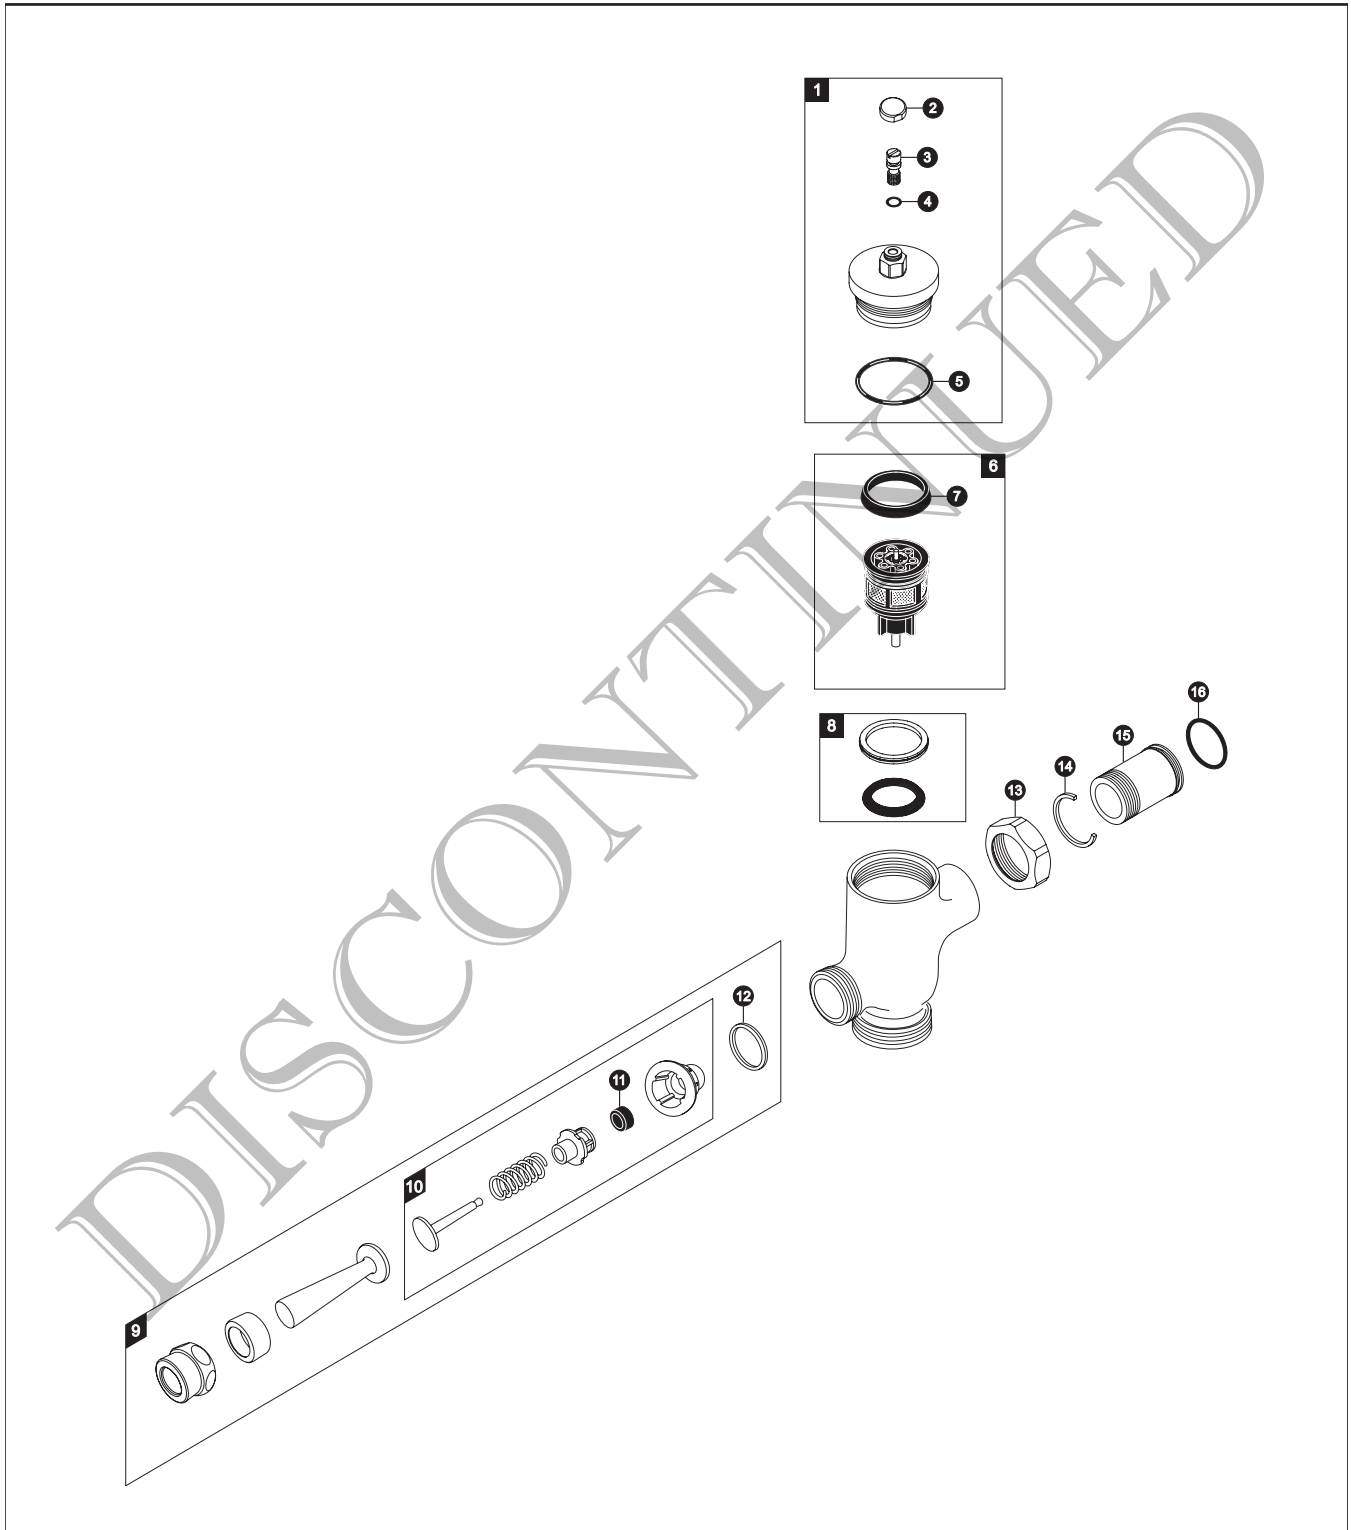

TMW1NNC Series

TMW1NNC-32
TMW1NNC

Manual Toilet Flush Valve, Exposed - 3.5 GPF Non-Hold Open

TMW1NNC Series

TMW1NNC-32
TMW1NNC

Manual Toilet Flush Valve, Exposed - 3.5 GPF Non-Hold Open

Item	Part	Description
1	TH305SV118	Valve Cover Set (1.6 & 3.5 GPF)
2	TH305SV108	Screw Cap (MFV & Angle Stop)
3	TH305SV110	Adjustment Screws (Toilet)(10 Pieces)
4	TH305SV111	O-Rings (Cap Screw)(10 Pieces)
5	TH305SV112	O-Rings (Valve Guide)(10 Pieces)
6	TH323V101	Piston Valve Assembly (3.5 GPF)
7	TH305SV103	U-Packing (For Piston)(10 Pieces)
8	TH321	Seal Washer Kit
9	THYD9	Lever Assembly
10	THY326	Push Button Assembly
11	TH302RV100	Gaskets (U-Packing)(10 Pieces)
12	TH305SV104	Fiber Washers (10 Pieces)
13	TH305SV113	Nut
14	TH305SV105	Locking Rings (10 Pieces)
15	TH305SV114	Tail Piece
16	TH305SV106	O-Rings (Tail Piece)(10 Pieces)

Vacuum Breaker Sets

VB9CP-32 Exposed - Top Spud (1-1/2" Outlet)

Notes

For additional information, refer to the individual vacuum breaker parts sheets.

Product Number Explanations

Flush Valve

(T) Fitting
(M) Manual
(W) Toilet 3.5
(1) Exposed
(N) Non-Hold Open
(N) Neutral Rough-In
(C) Chrome Finish
(3) 1-1/2" Outlet
(2) Top Spud