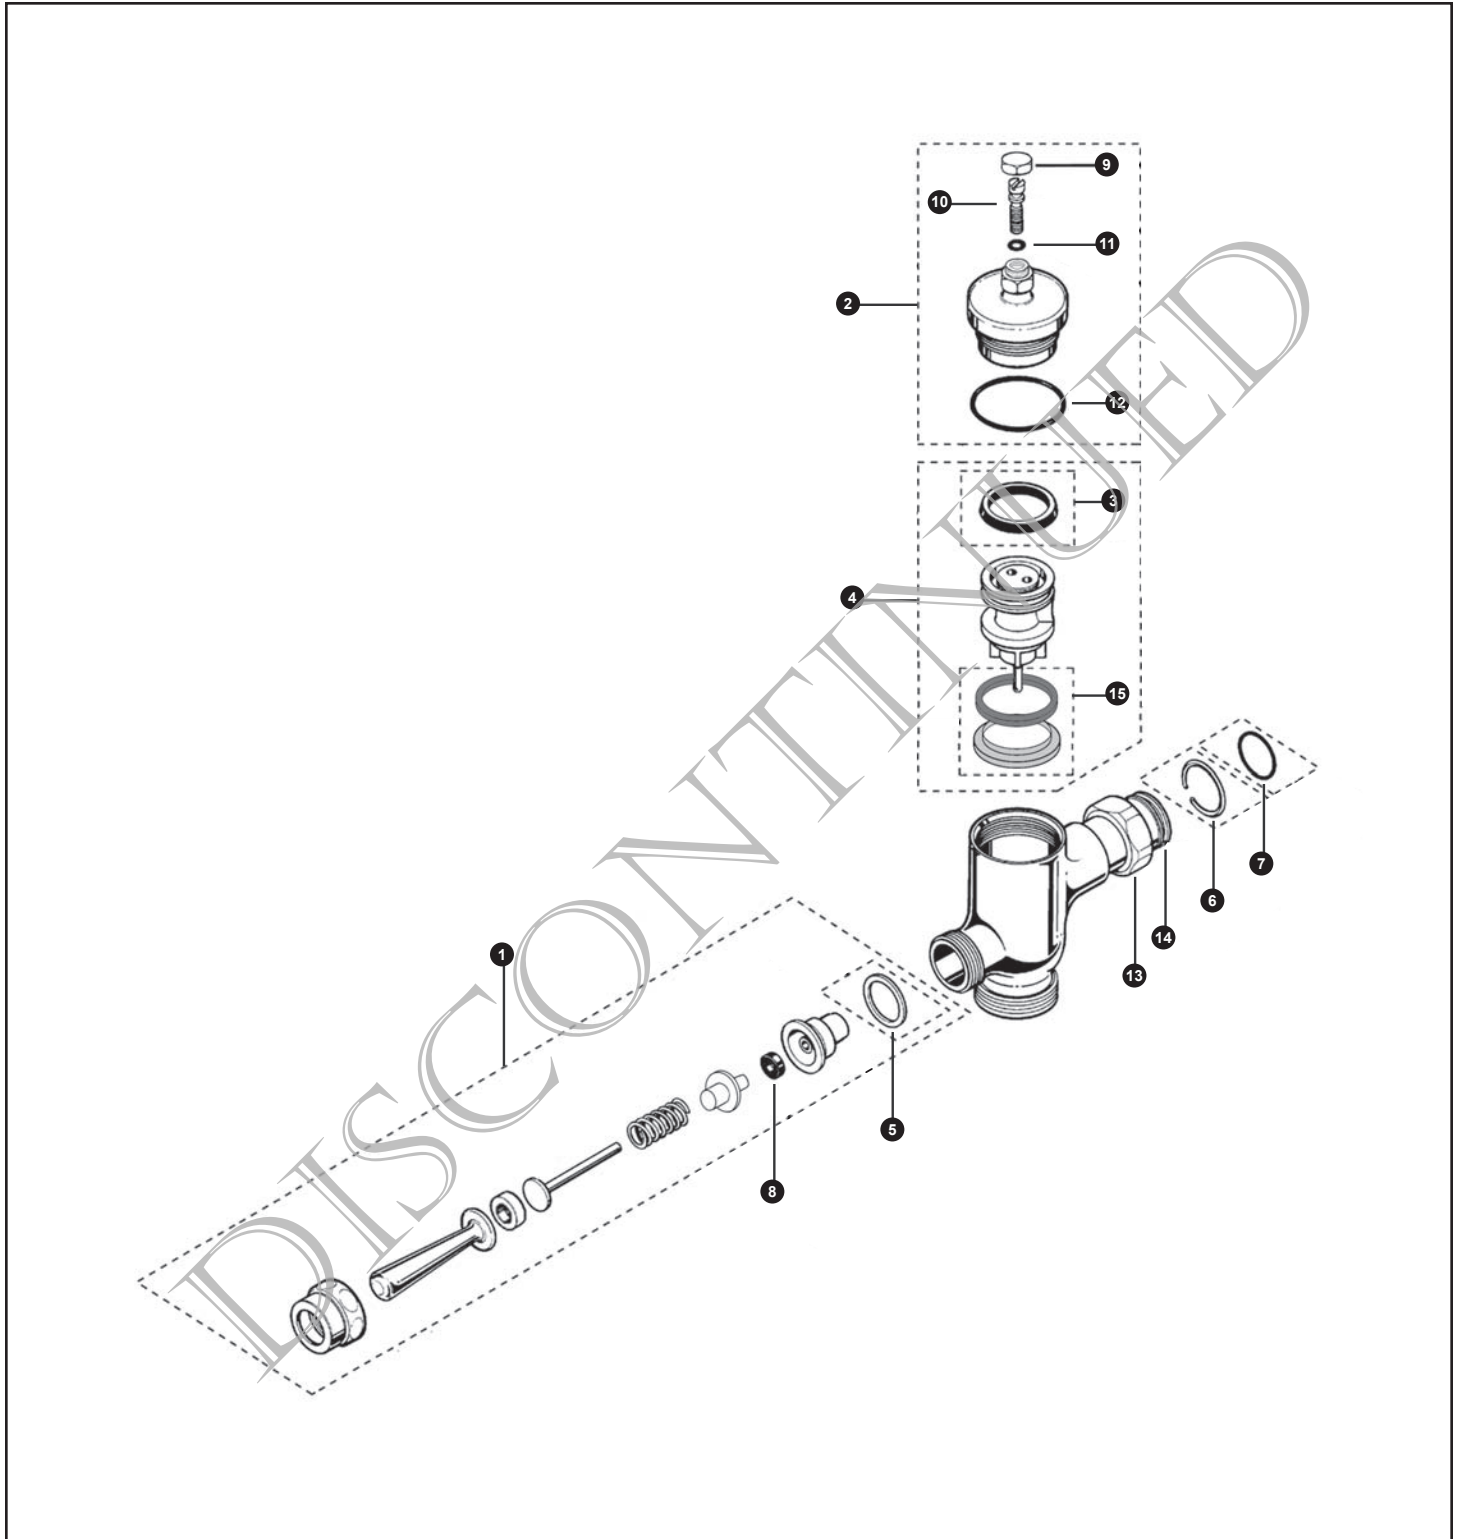

Reliance Commercial Line
Manual Toilet Flush Valve, Exposed 3.5 GPF

**Reliance Commercial Line
Manual Toilet Flush Valve, Exposed 3.5 GPF**

Item	Part	Description
1	THY305S	Lever Assembly - MFV
2	TH305SV102	Valve Cover Set (3.5 GPF)
3	TH305SV103	U-Packing (For Piston)
4	TH559EDV307R	Piston Assembly (1.0GPF & 3.5GPF)
5	TH305SV104	Fiber Washers
6	TH305SV105	Locking Rings
7	TH305SV106	O-Rings (Tail Piece)
8	TH302RV100	Gaskets (U-Packing)
9	TH305SV108	Screw Cap (MFV & Angle Stop)
10	TH305SV110	Adjustment Screws (Toilet)
11	TH305SV111	O-Rings (Cap Screw)
12	TH305SV112	O-Rings (Valve Guide)
13	TH305SV113	Nut
14	TH305SV114	Tail Piece
15	TH321	Seat Packing Set

Vacuum Breaker Sets

VB9CP-32 Exposed - Top Spud (1-1/2" Outlet)

Note: For additional information, refer to the individual vacuum breaker parts sheets.

MODEL LEGEND	
T	- Fitting
M	- Manual
W	- Toilet 3.5
1	- Exposed
H	- Handle
N	- Neutral Rough-In
C	- Chrome Finish
R	- Revision
3	- 1-1/2" Outlet
2	- Top Spud