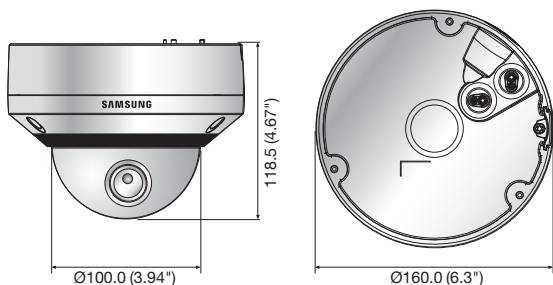

Dimensions

Unit : mm (inch)